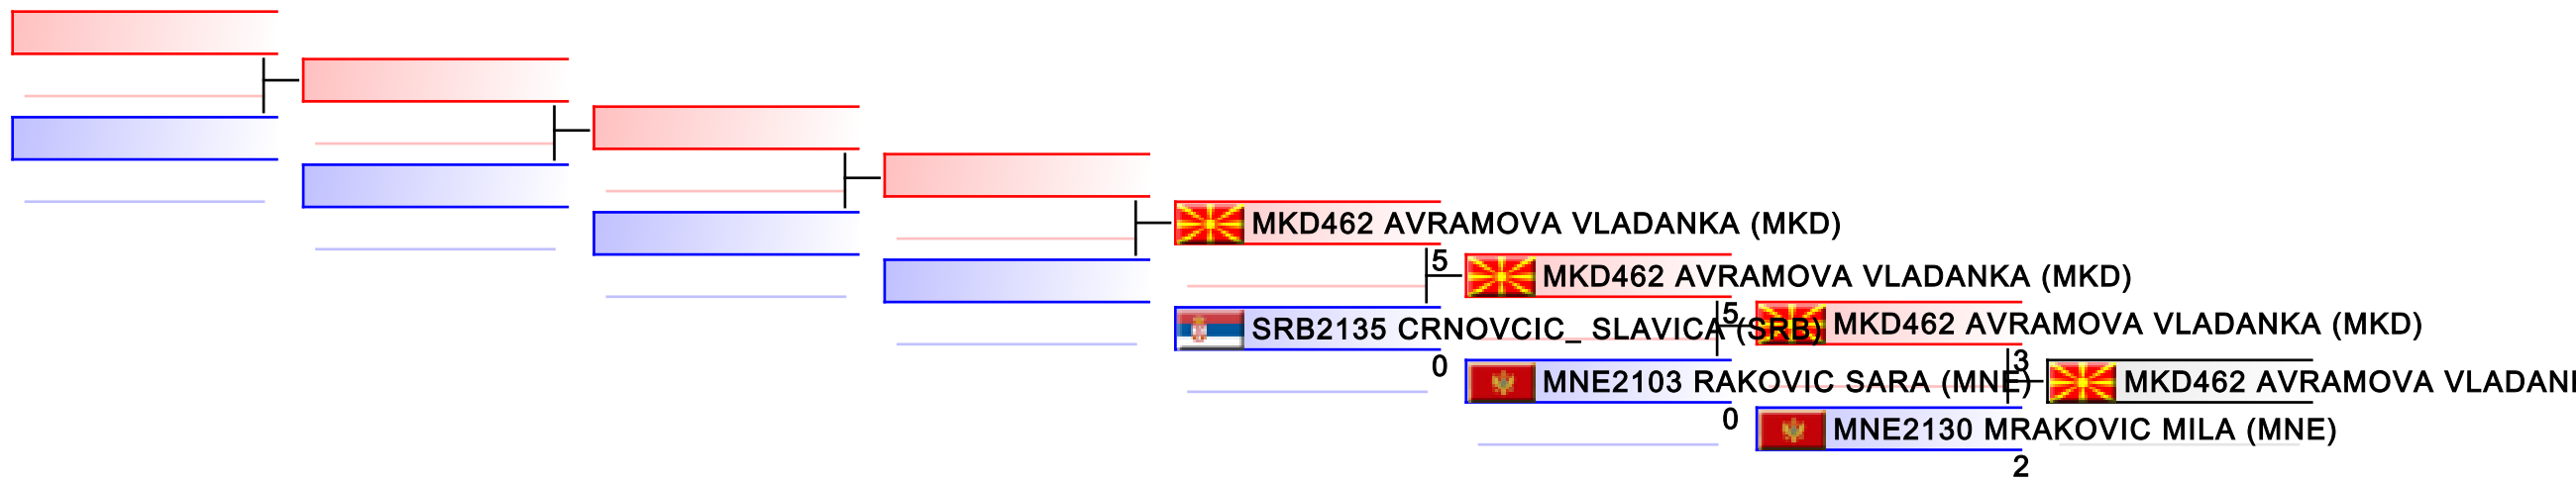

REPECHAGE: 13 Yrs Kata Individual Female(1)