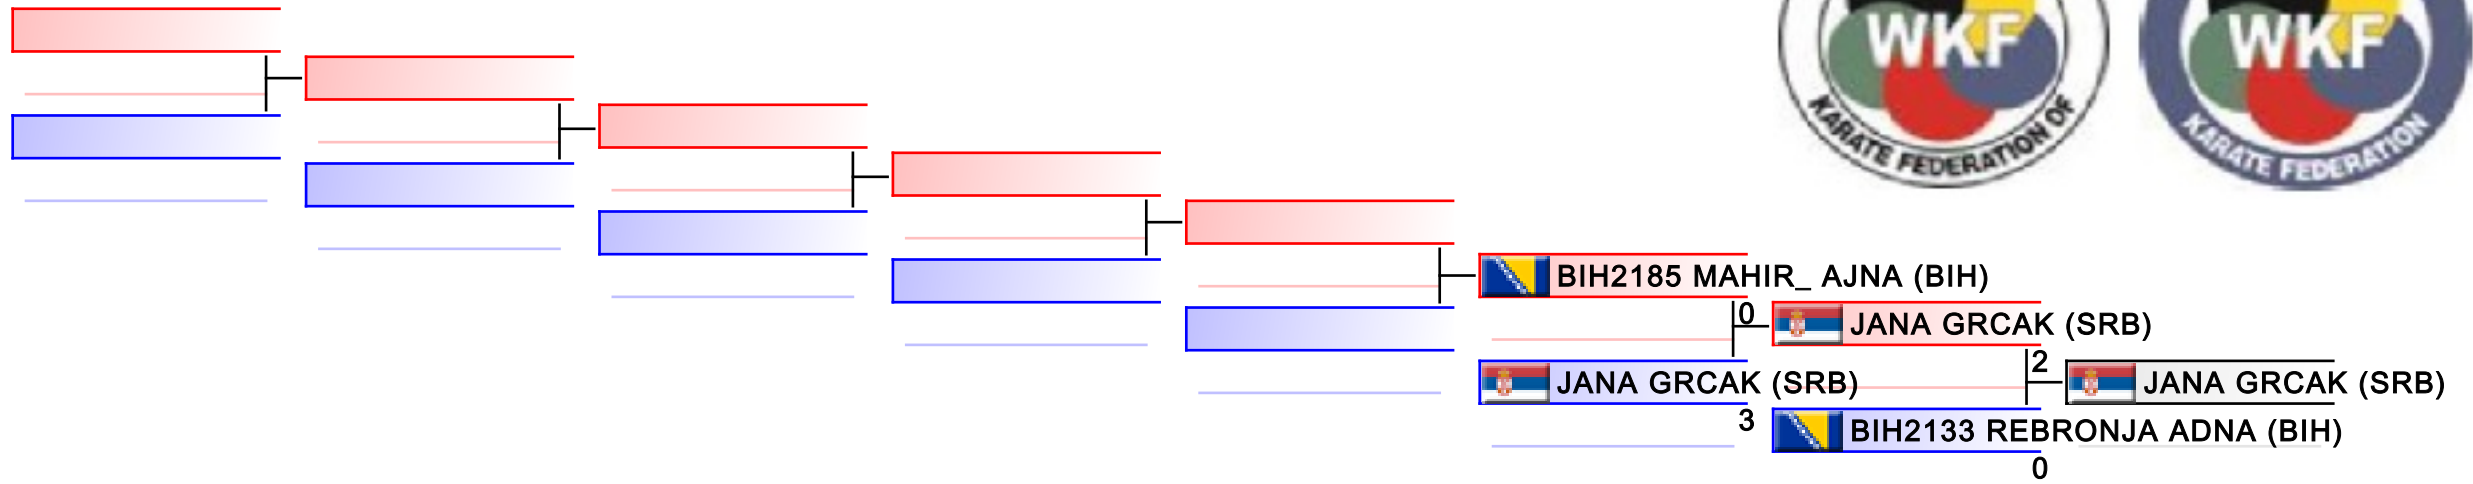

11 Yrs Kumite Female -40 kg

Balkan Championships for Children 2015

Tatami
5

Pool
1

WKF Manager (c) WKF and sportdata GmbH & Co KG 2000-2015(2015-05-31 12:15) v 8.4.0 build 1 License: SDIL Ideal Marku AUT 2015 (expire 2015-12-31)