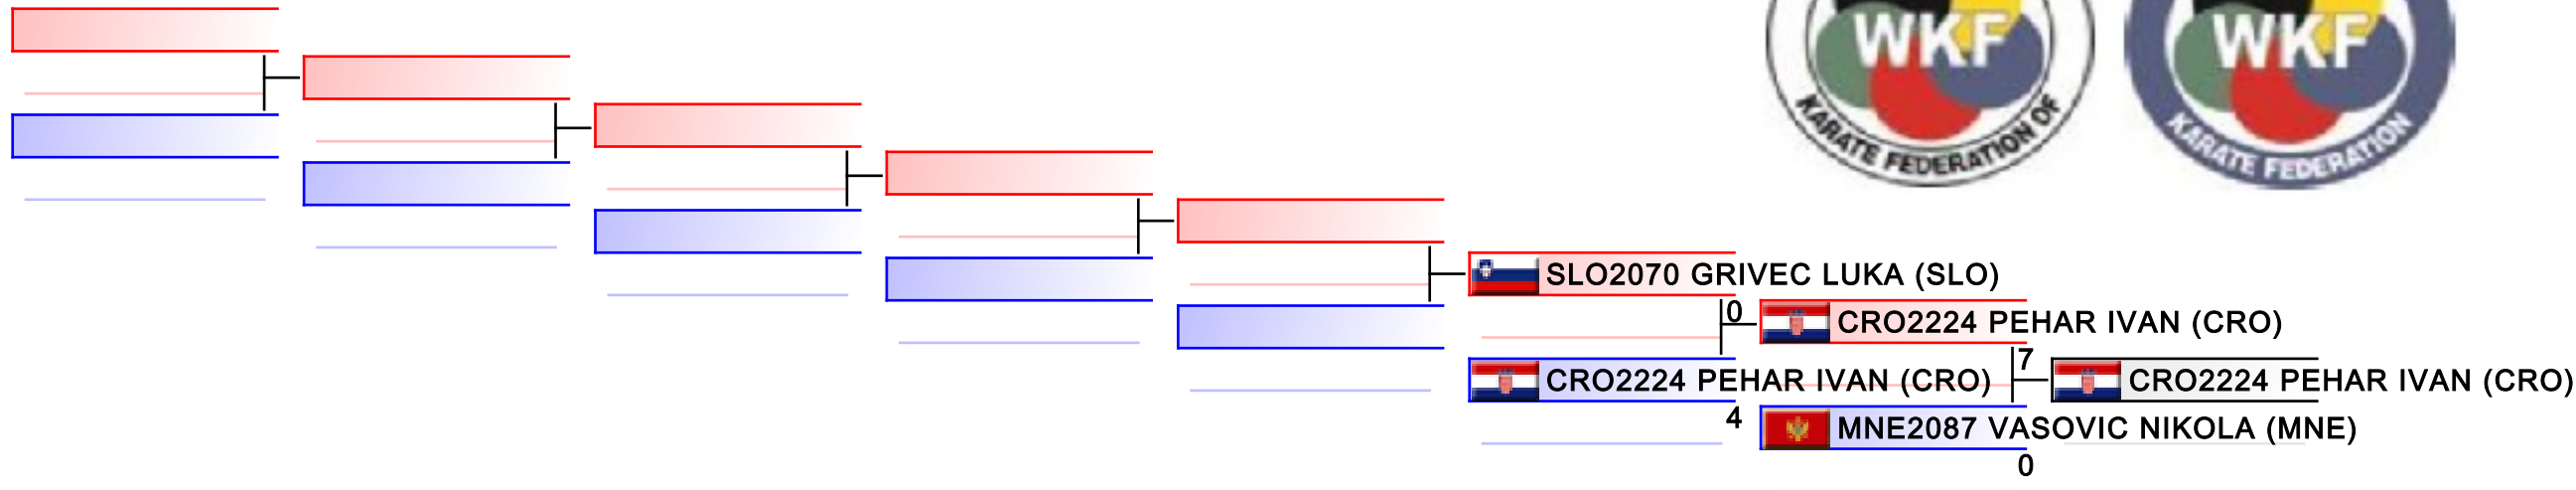

14 Yrs Kumite Male +70 kg

Balkan Championships for Children 2015

WKF Manager (c) WKF and sportdata GmbH & Co KG 2000-2015(2015-05-31 12:15) v 8.4.0 build 1 License: SDIL Ideal Marku AUT 2015 (expire 2015-12-31)

Tatami
6

Pool
1