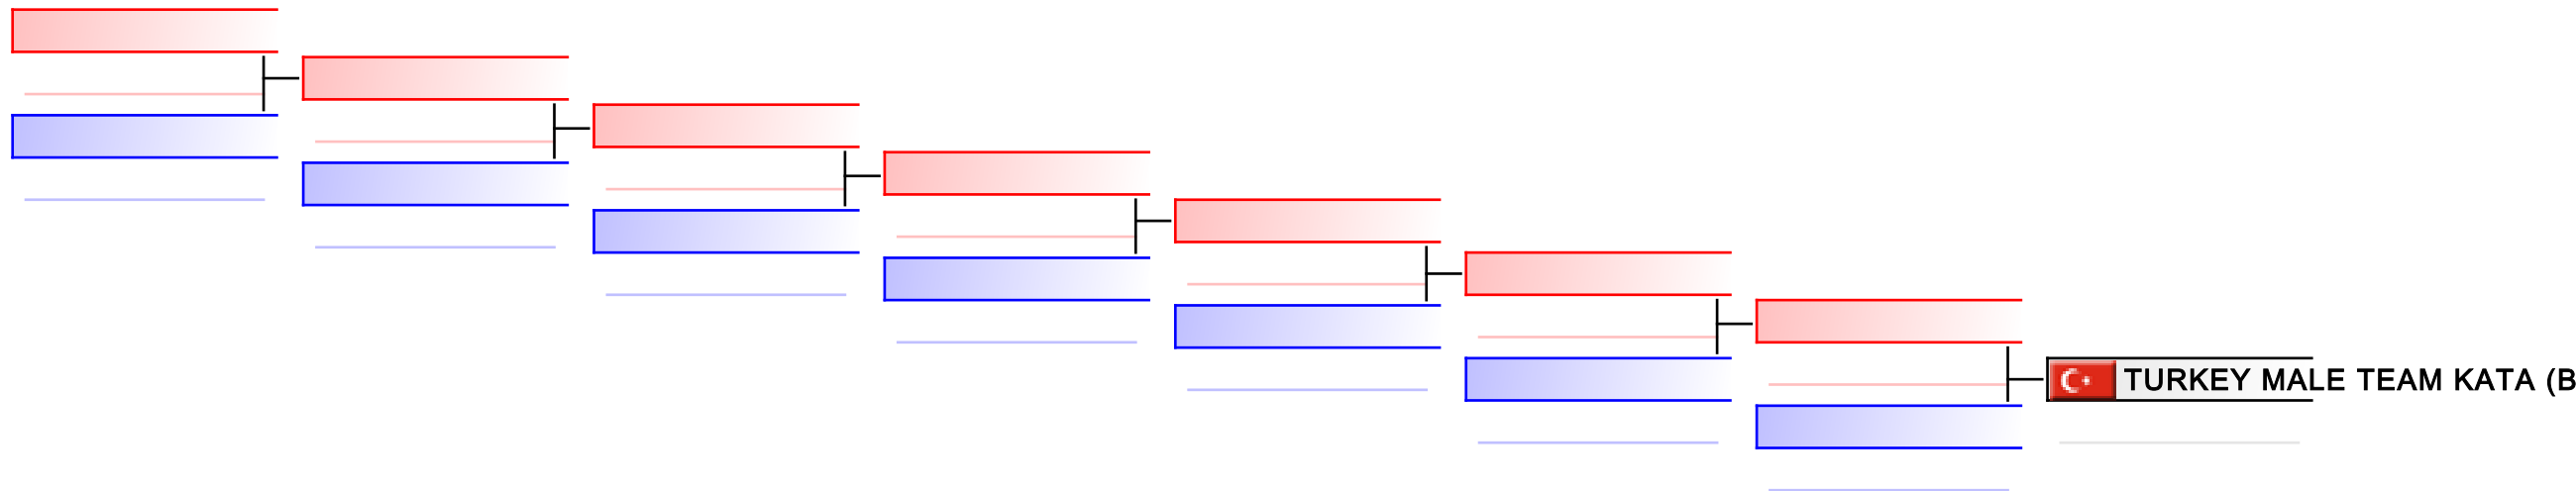

REPECHAGE: 13-14 Yrs Kata Team Male(1)