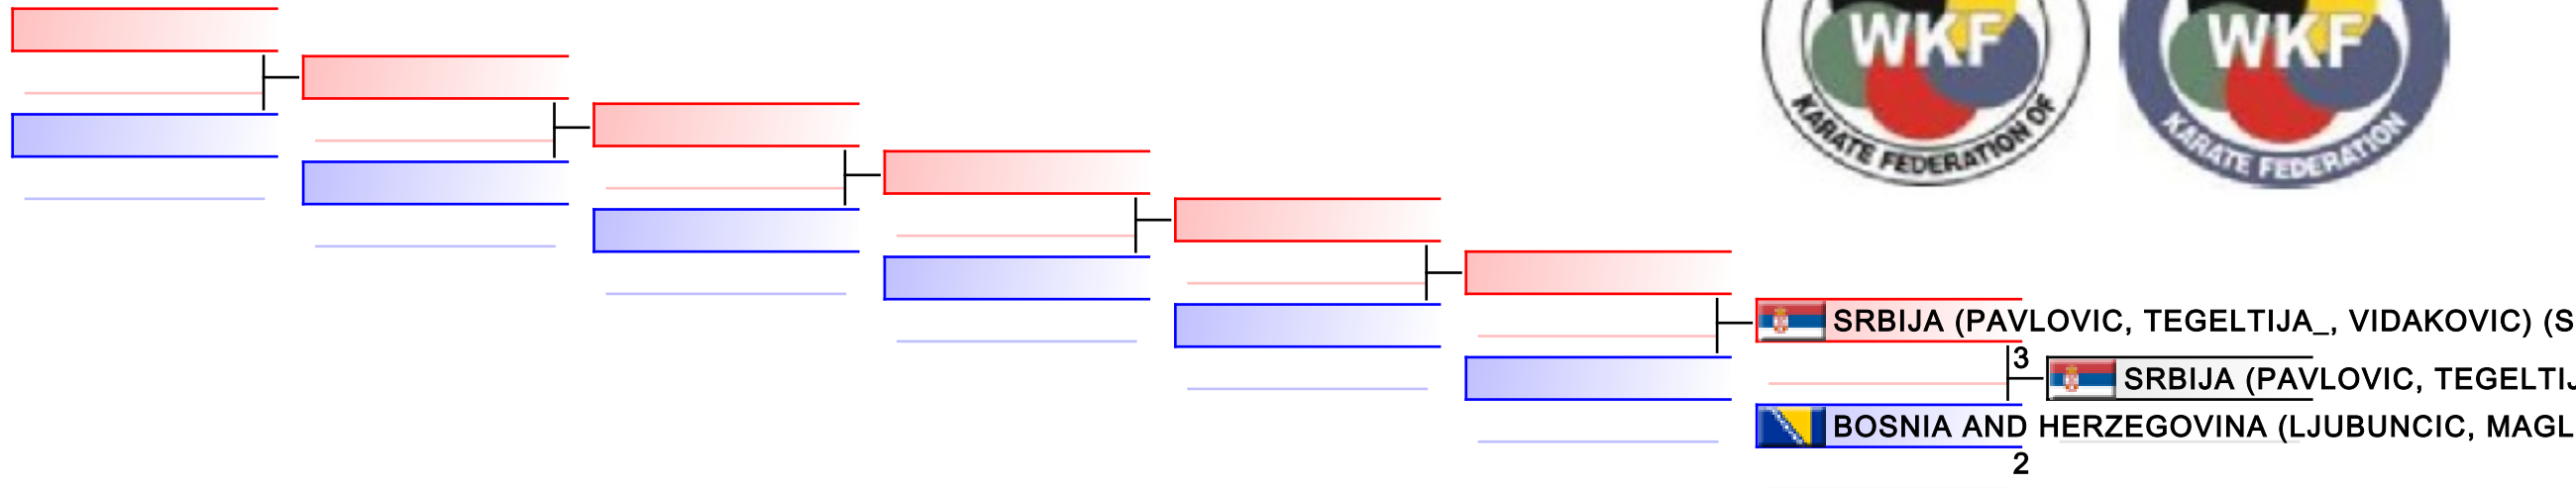

13-14 Yrs Kata Team Male

Balkan Championships for Children 2015

Tatami
5

Pool
1

WKF Manager (c) WKF and sportdata GmbH & Co KG 2000-2015(2015-05-31 12:15) v 8.4.0 build 1 License: SDIL Ideal Marku AUT 2015 (expire 2015-12-31)