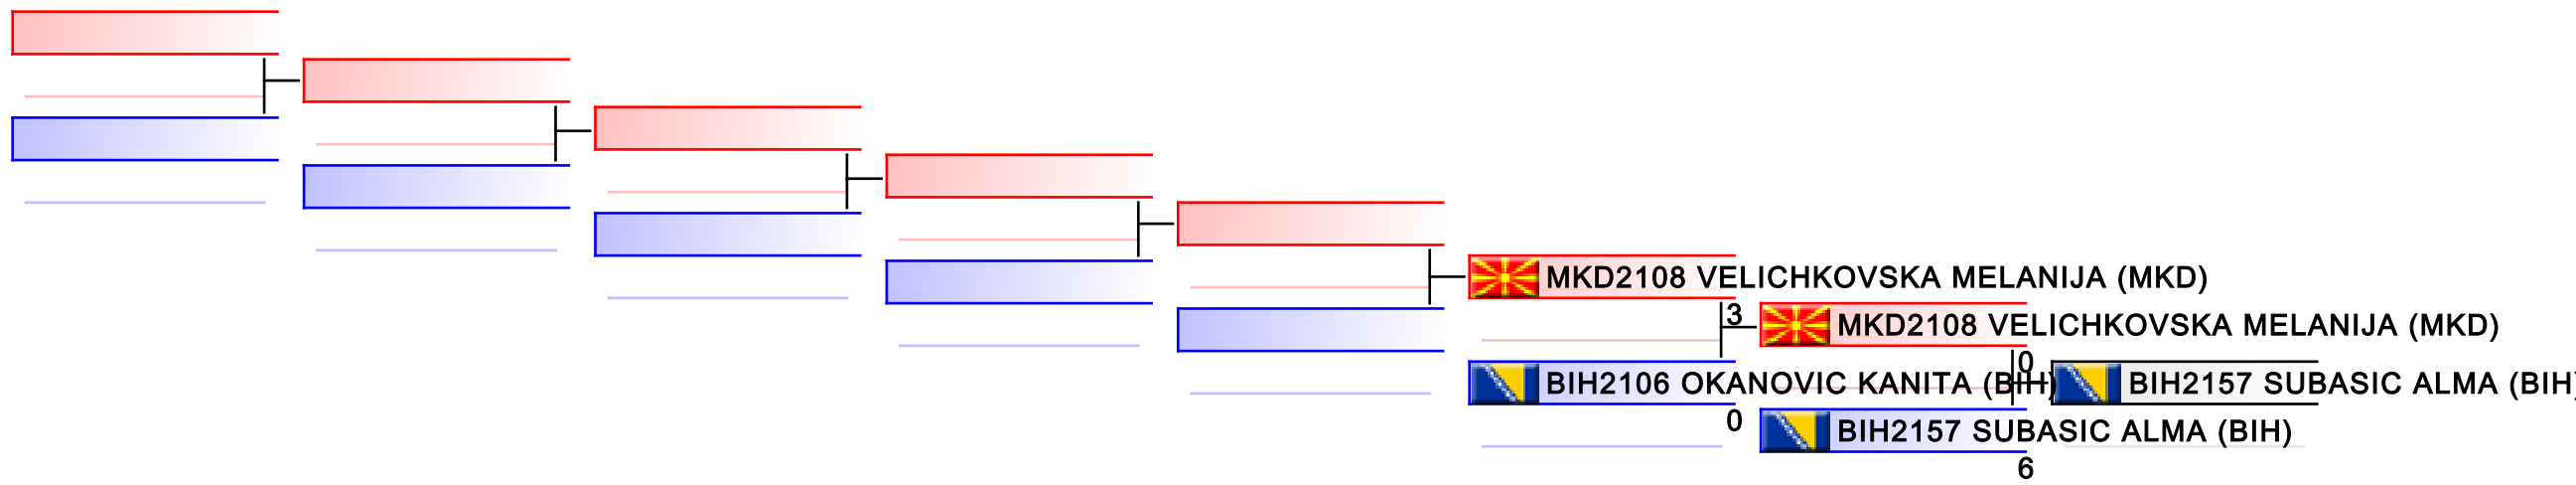

REPECHAGE: 12 Years Kumite Female -37 kg(1)