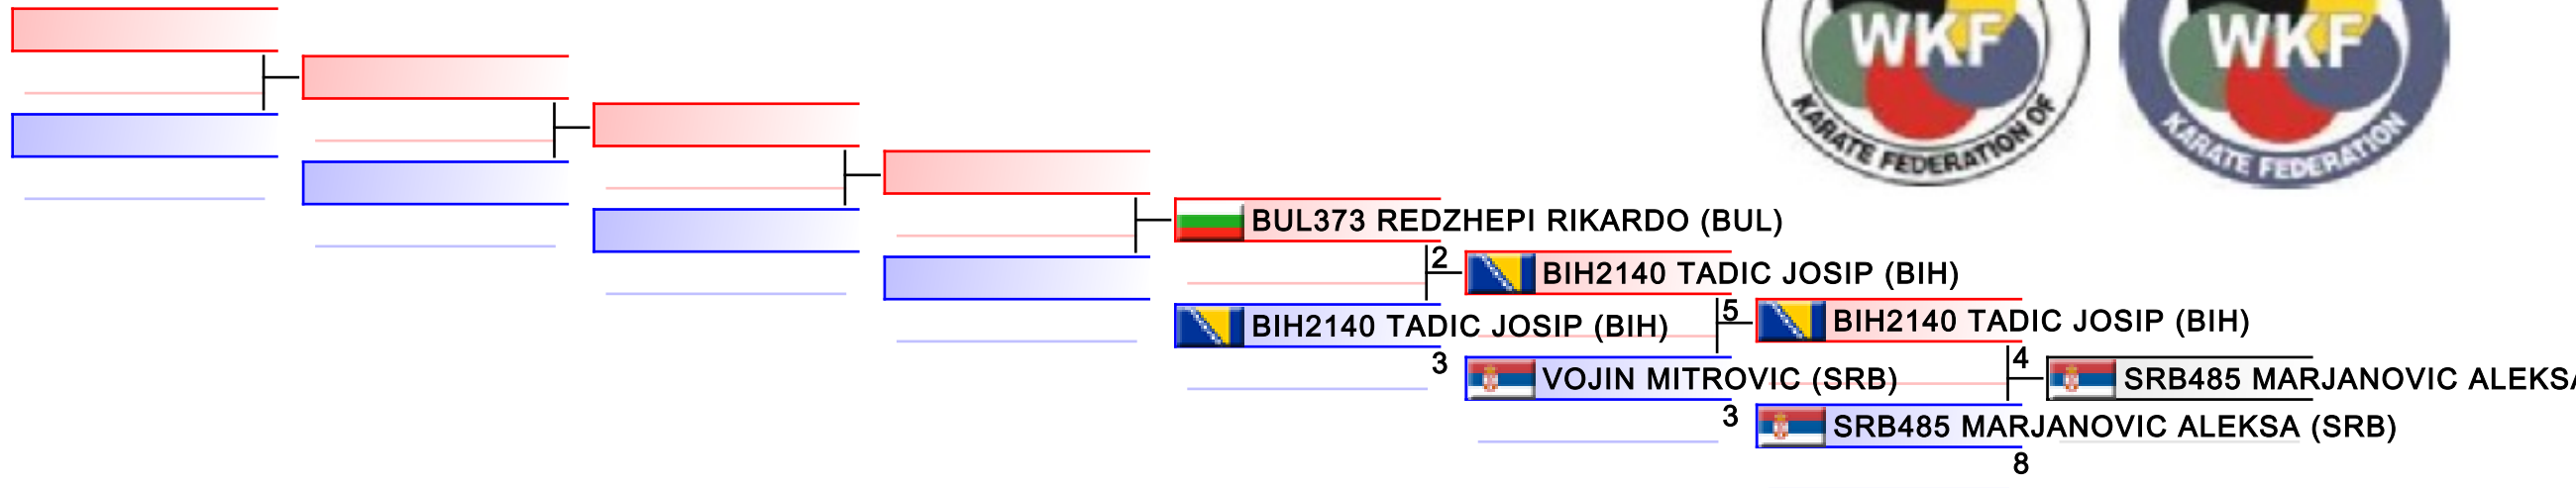

13 Yrs Kumite Male -50 kg

Balkan Championships for Children 2015

WKF Manager (c) WKF and sportdata GmbH & Co KG 2000-2015(2015-05-31 12:15) v 8.4.0 build 1 License: SDIL Ideal Marku AUT 2015 (expire 2015-12-31)

Tatami
1

Pool
1