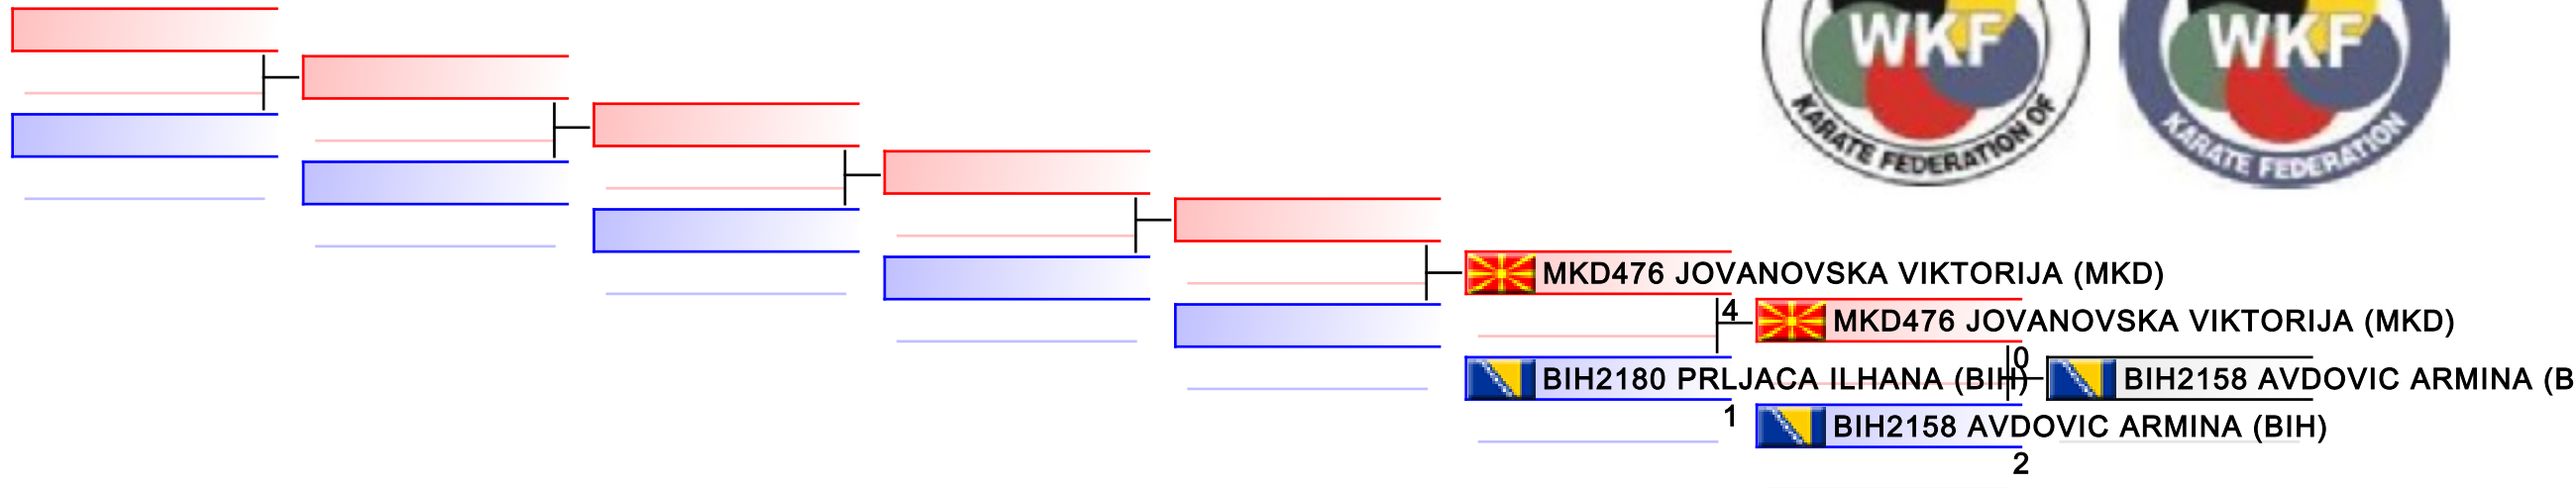

13 Years Kumite Female +47 kg

Balkan Championships for Children 2015

WKF Manager (c) WKF and sportdata GmbH & Co KG 2000-2015(2015-05-31 12:15) v 8.4.0 build 1 License: SDIL Ideal Marku AUT 2015 (expire 2015-12-31)

Tatami
3

Pool
1