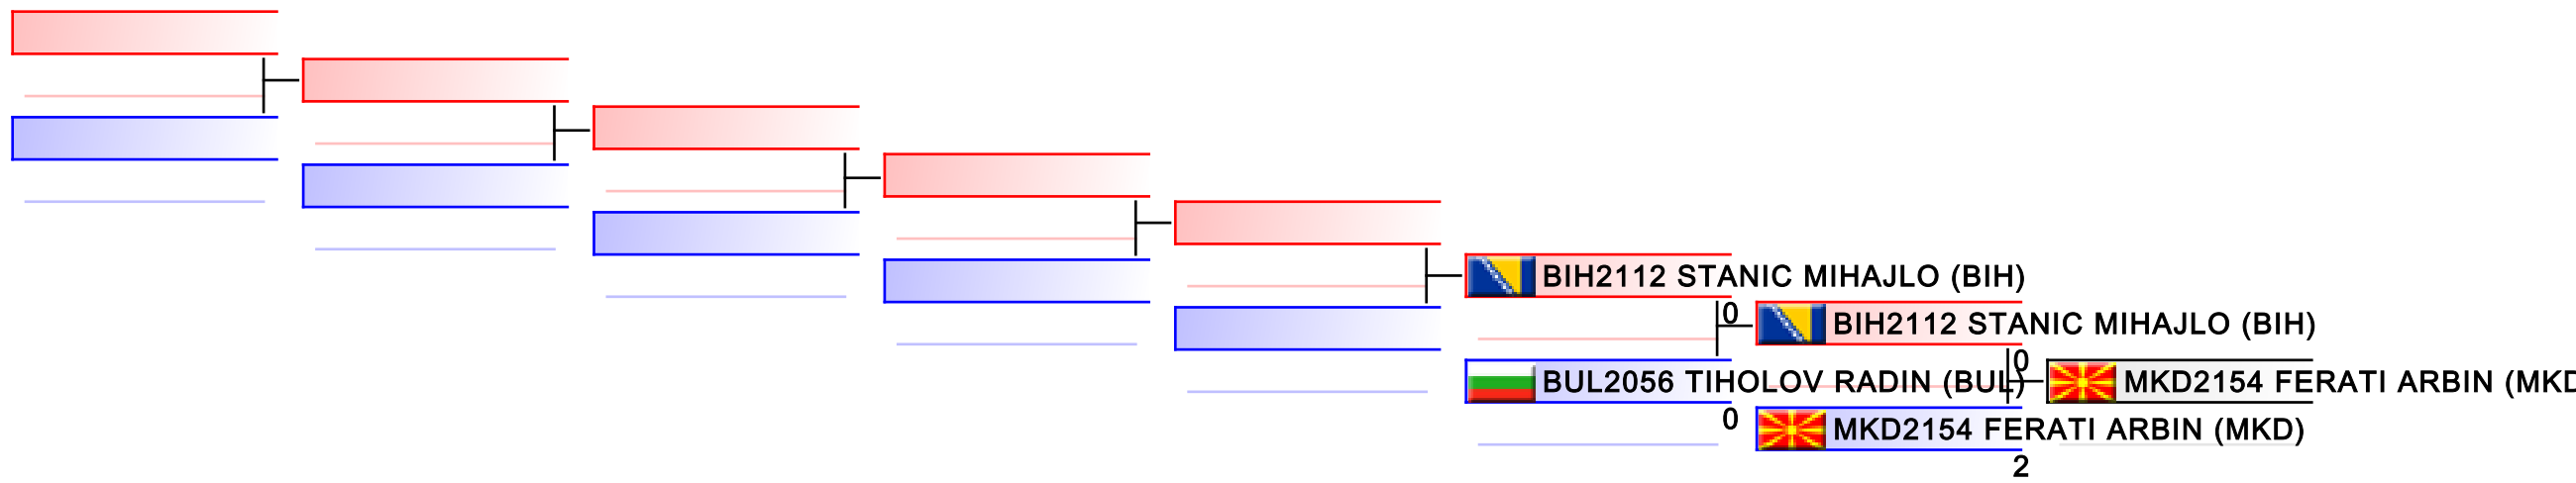

REPECHAGE: 11 Yrs Kumite Male -35 kg(1)