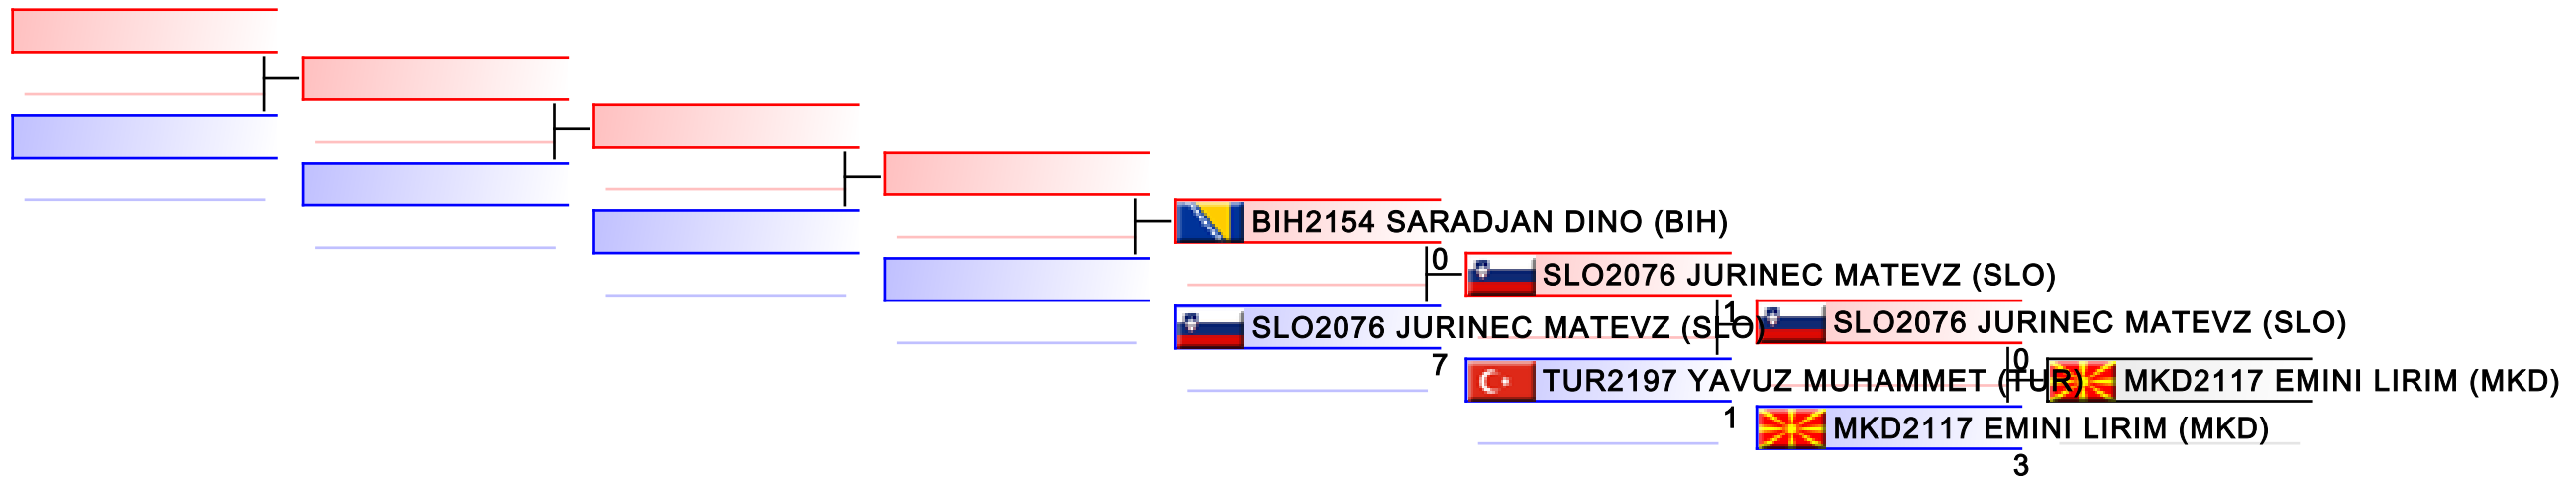

REPECHAGE: 14 Yrs Kumite Male -57 kg(1)