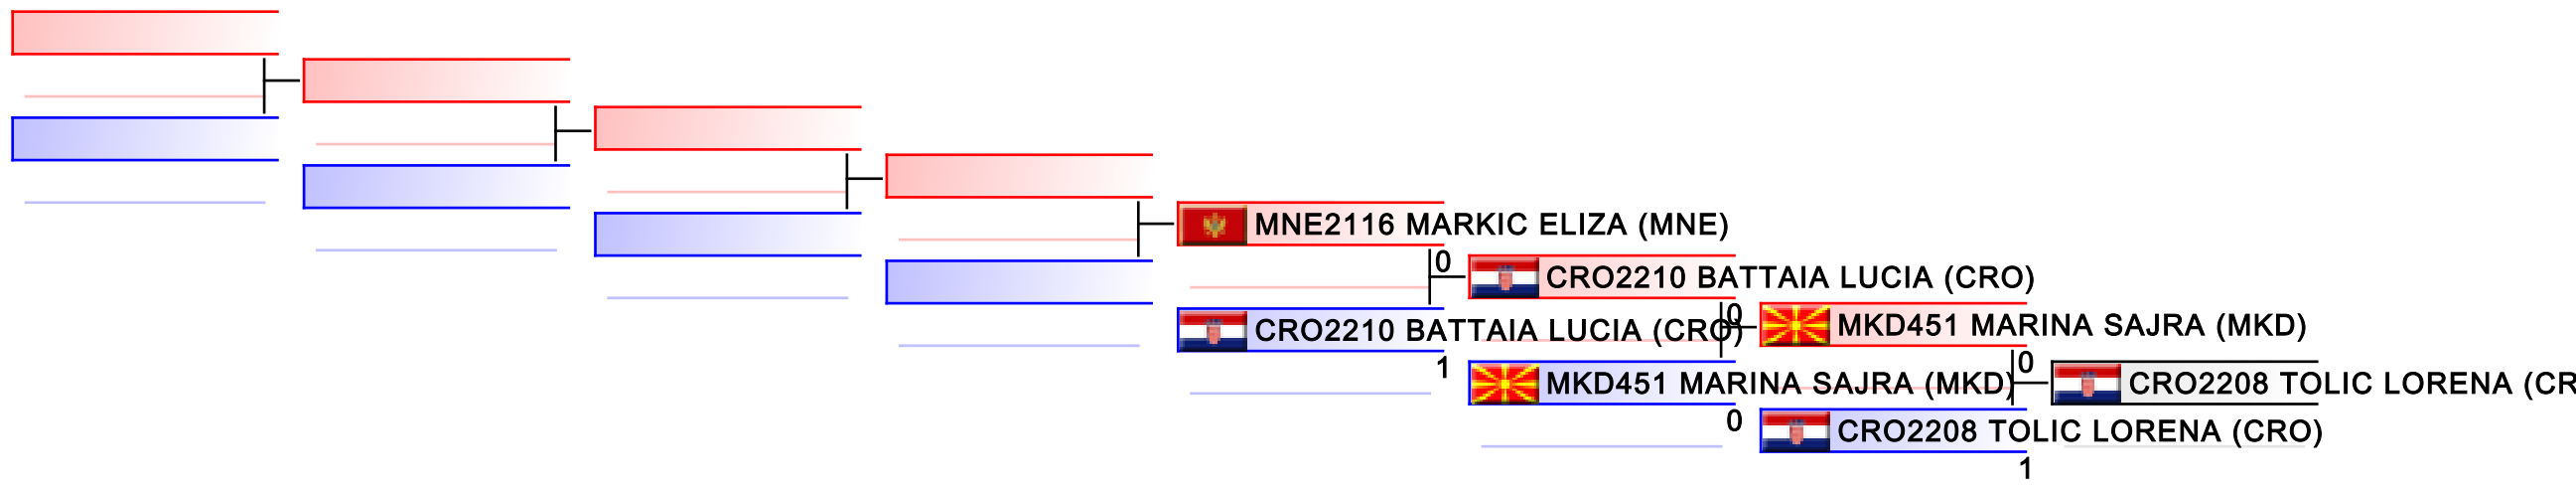

WKF Manager (c) WKF and sportdata GmbH & Co KG 2000-2015(2015-05-31 12:15) v 8.4.0 build 1 License: SDIL Ideal Marku AUT 2015 (expire 2015-12-31)

Tatami
6

Pool
1

REPECHAGE: 14 Years Kumite Female +54 kg(1)