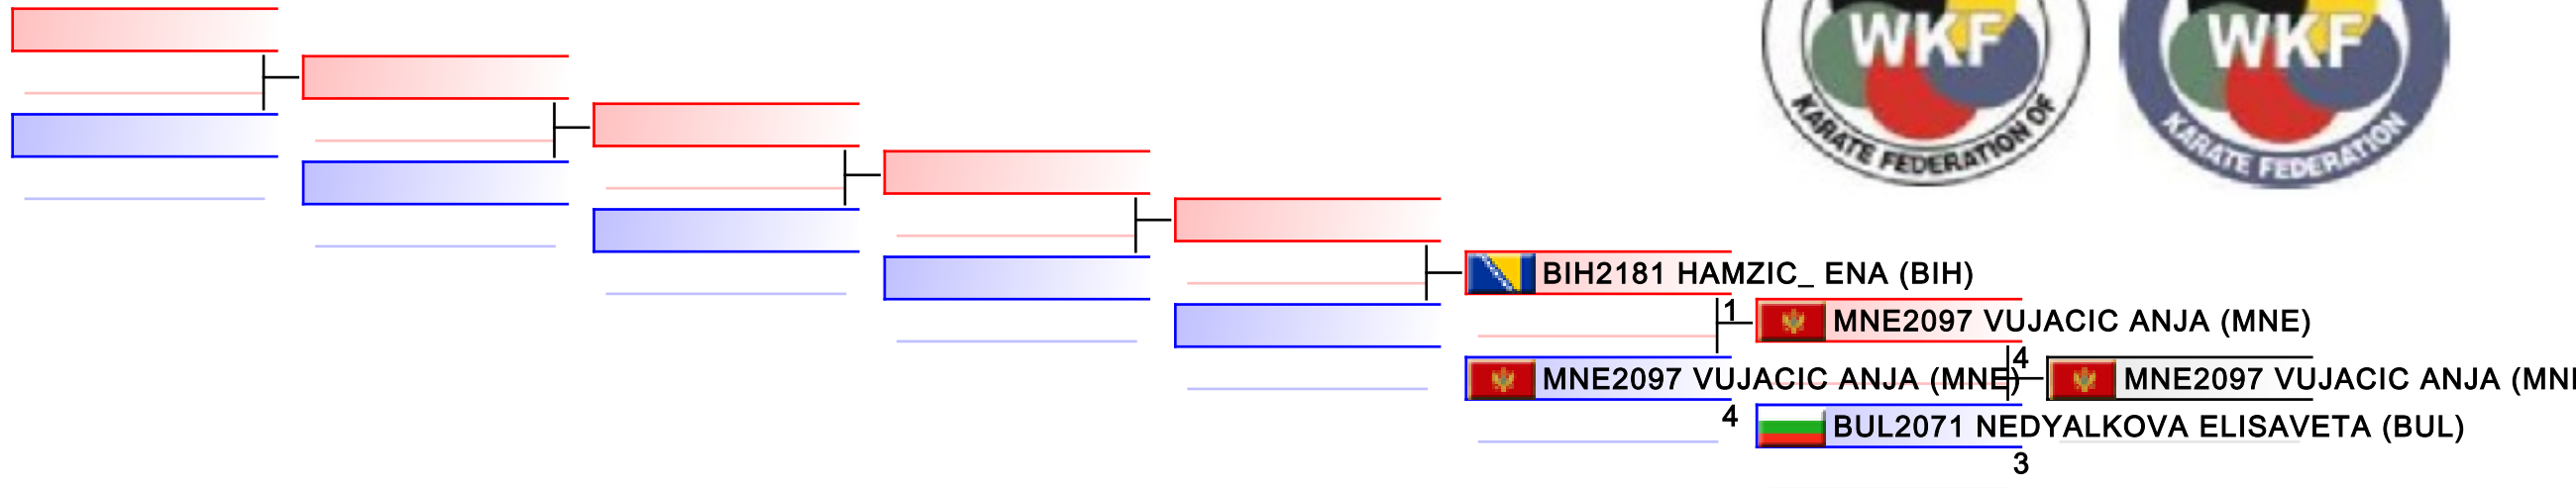

12 Years Kumite Female -42 kg

Balkan Championships for Children 2015

WKF Manager (c) WKF and sportdata GmbH & Co KG 2000-2015(2015-05-31 12:15) v 8.4.0 build 1 License: SDIL Ideal Marku AUT 2015 (expire 2015-12-31)

Tatami
1

Pool
1