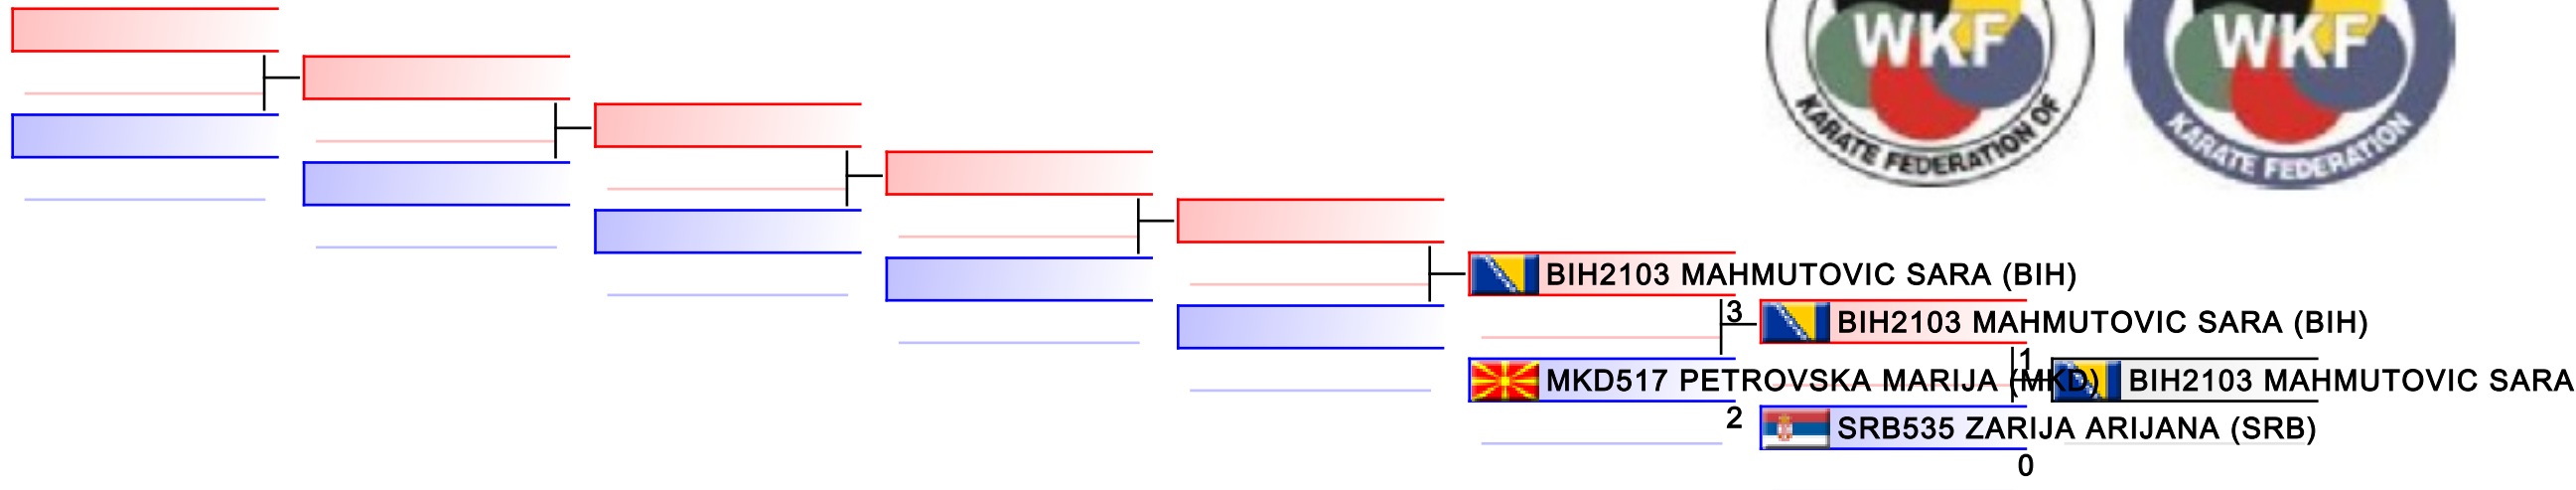

13 Years Kumite Female -42 kg

Balkan Championships for Children 2015

WKF Manager (c) WKF and sportdata GmbH & Co KG 2000-2015(2015-05-31 12:15) v 8.4.0 build 1 License: SDIL Ideal Marku AUT 2015 (expire 2015-12-31)

Tatami
1

Pool
1