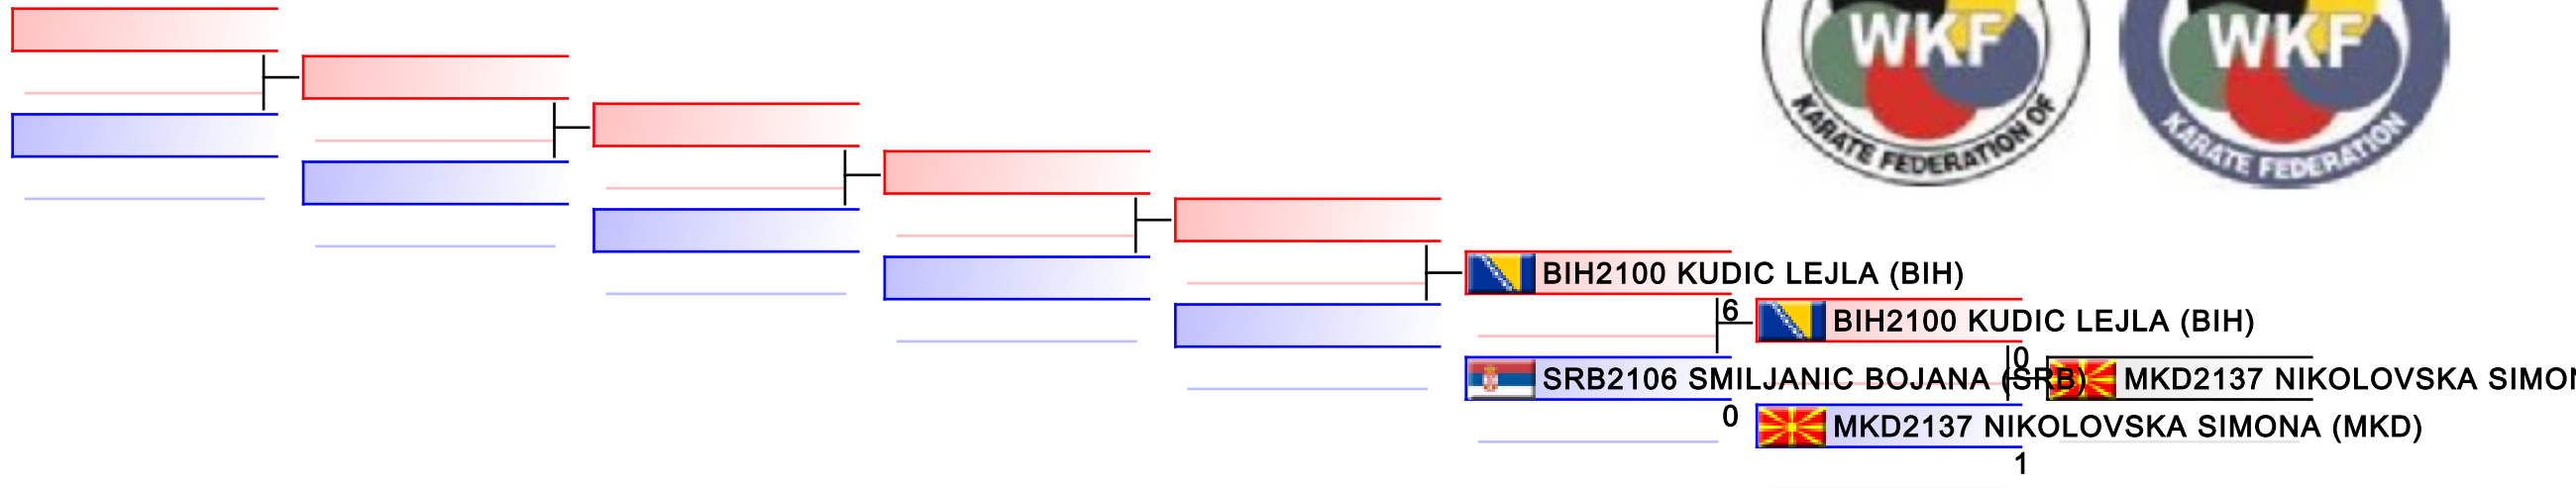

11 Yrs Kumite Female +40 kg

Balkan Championships for Children 2015

WKF Manager (c) WKF and sportdata GmbH & Co KG 2000-2015(2015-05-31 12:15) v 8.4.0 build 1 License: SDIL Ideal Marku AUT 2015 (expire 2015-12-31)

Tatami
2

Pool
1