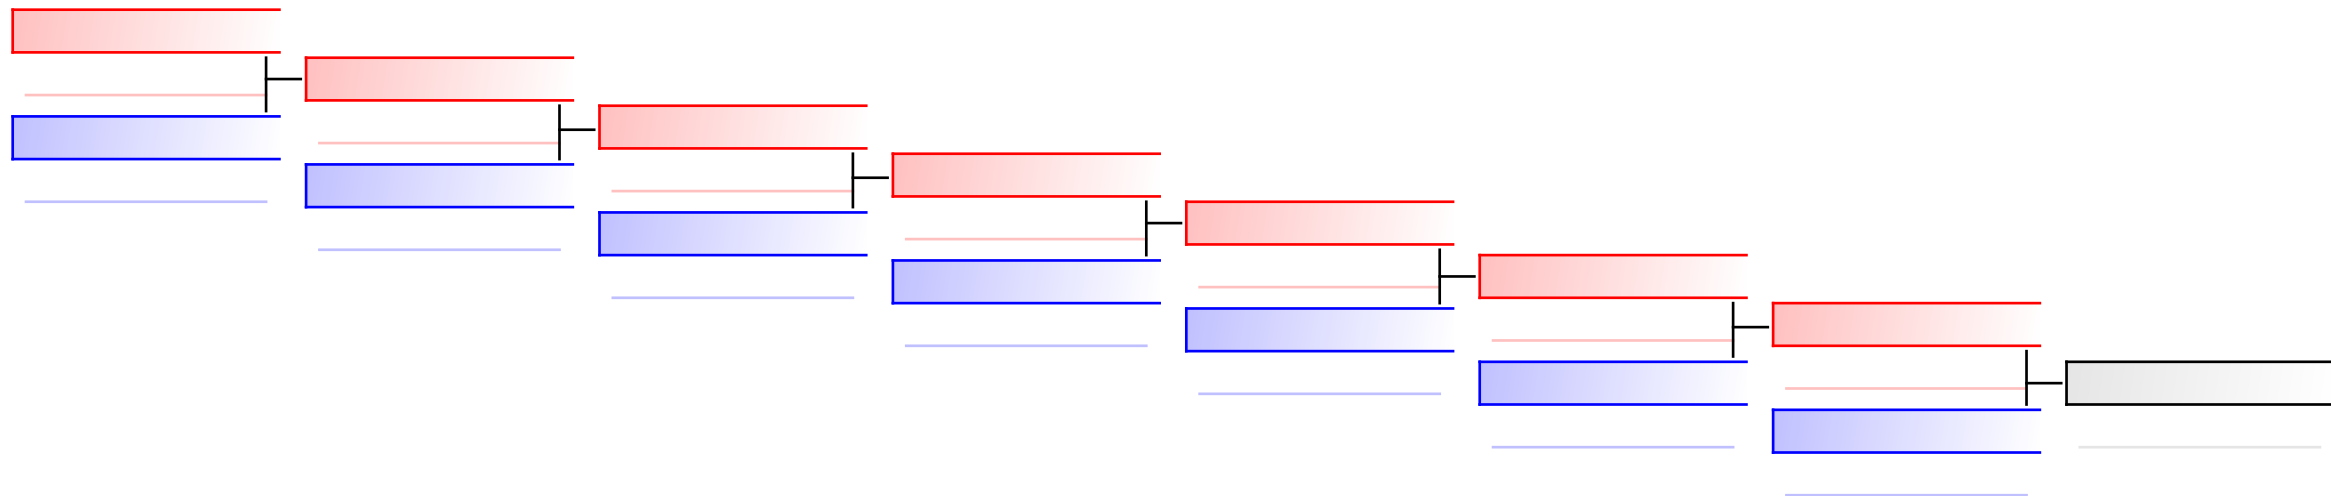

WKF Manager (c) WKF and sportdata GmbH & Co KG 2000-2015(2015-05-31 12:15) v 8.4.0 build 1 License: SDIL Ideal Marku AUT 2015 (expire 2015-12-31)

Tatami
1

Pool
1

REPECHAGE: 11 Yrs Kumite Male -40 kg(1)

| | | | | | | | |
|-----------|--|--|--|--|--|--|--|
| Referees: | | | | | | | |
|-----------|--|--|--|--|--|--|--|