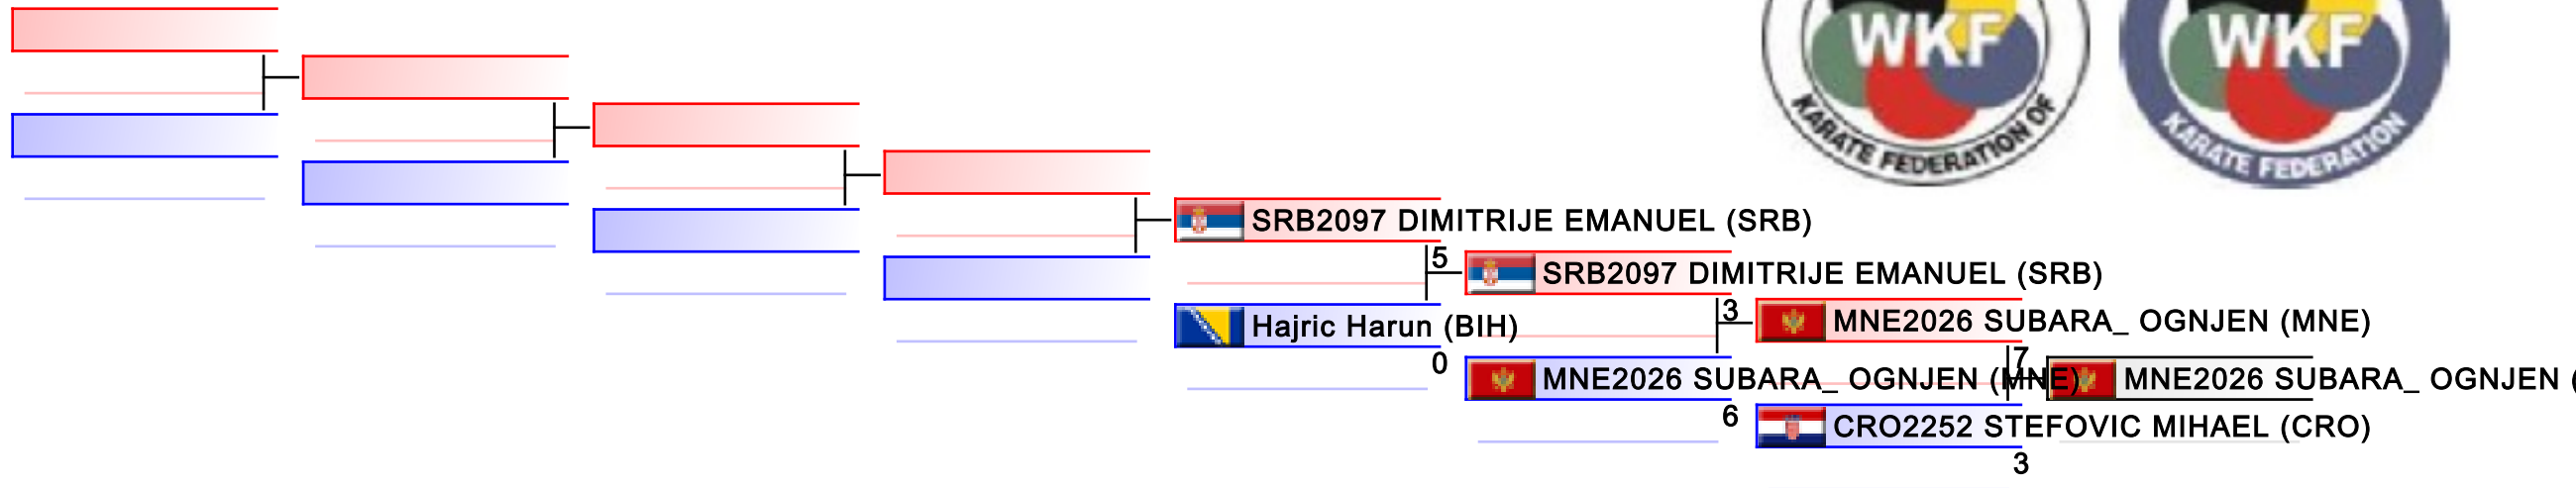

11 Yrs Kumite Male -30 kg

Balkan Championships for Children 2015

WKF Manager (c) WKF and sportdata GmbH & Co KG 2000-2015(2015-05-31 12:15) v 8.4.0 build 1 License: SDIL Ideal Marku AUT 2015 (expire 2015-12-31)

Tatami
2

Pool
1