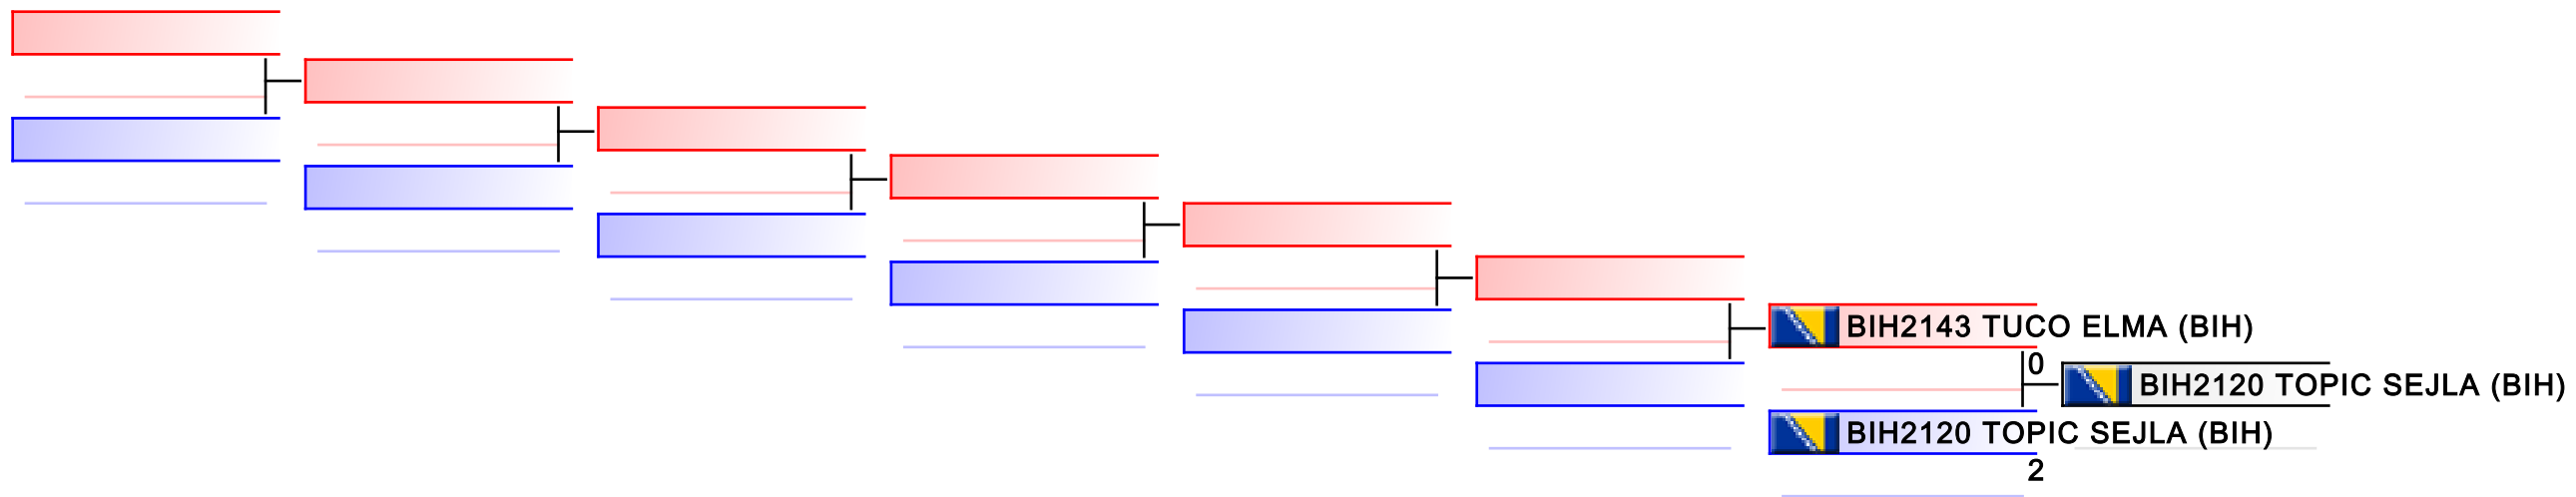

REPECHAGE: 13 Years Kumite Female -42 kg(1)