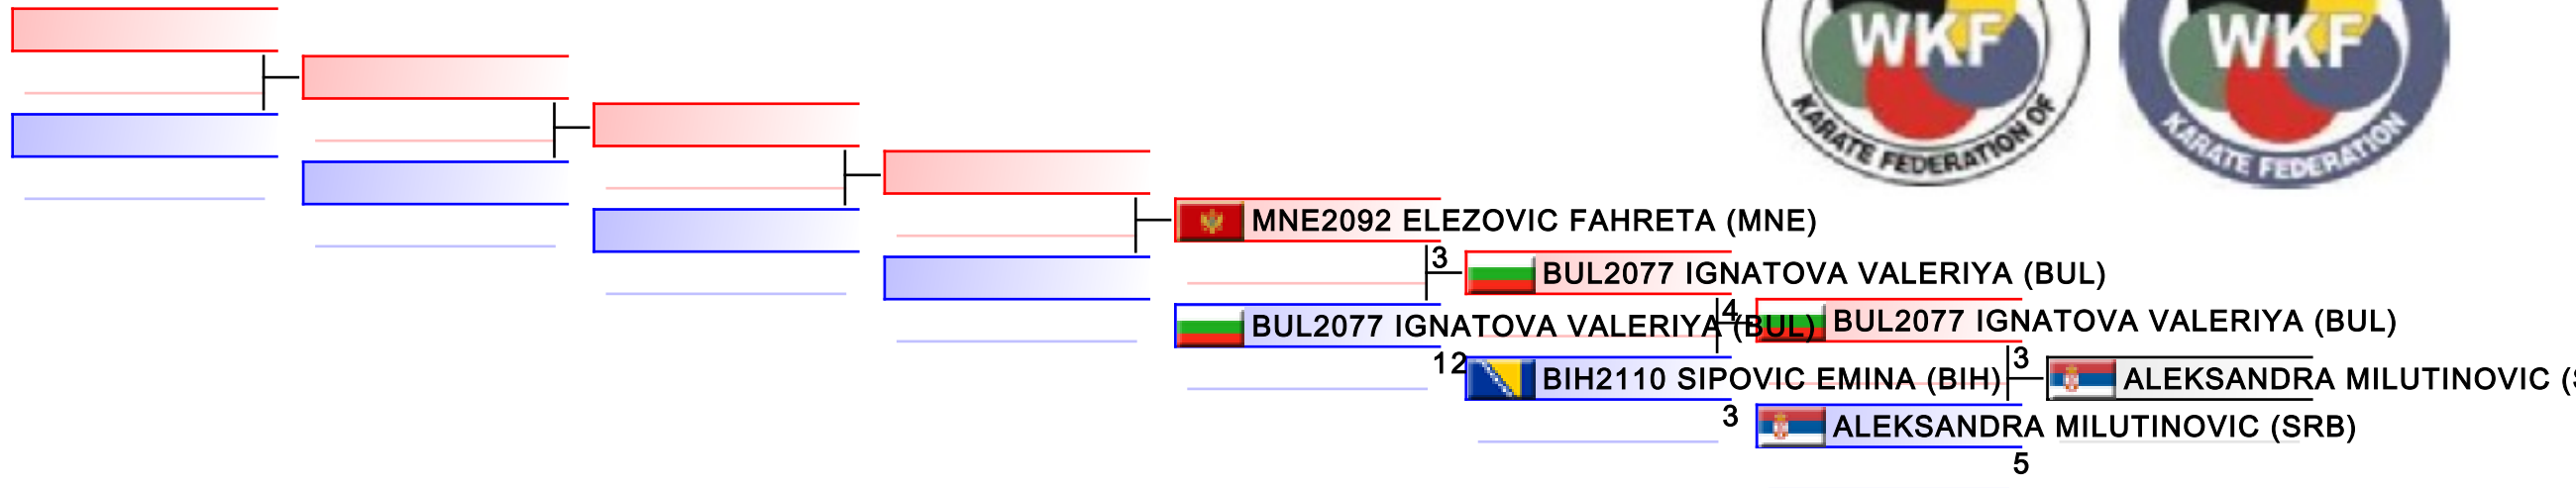

11 Yrs Kumite Female -35 kg

Balkan Championships for Children 2015

WKF Manager (c) WKF and sportdata GmbH & Co KG 2000-2015(2015-05-31 12:15) v 8.4.0 build 1 License: SDIL Ideal Marku AUT 2015 (expire 2015-12-31)

Tatami
2

Pool
1