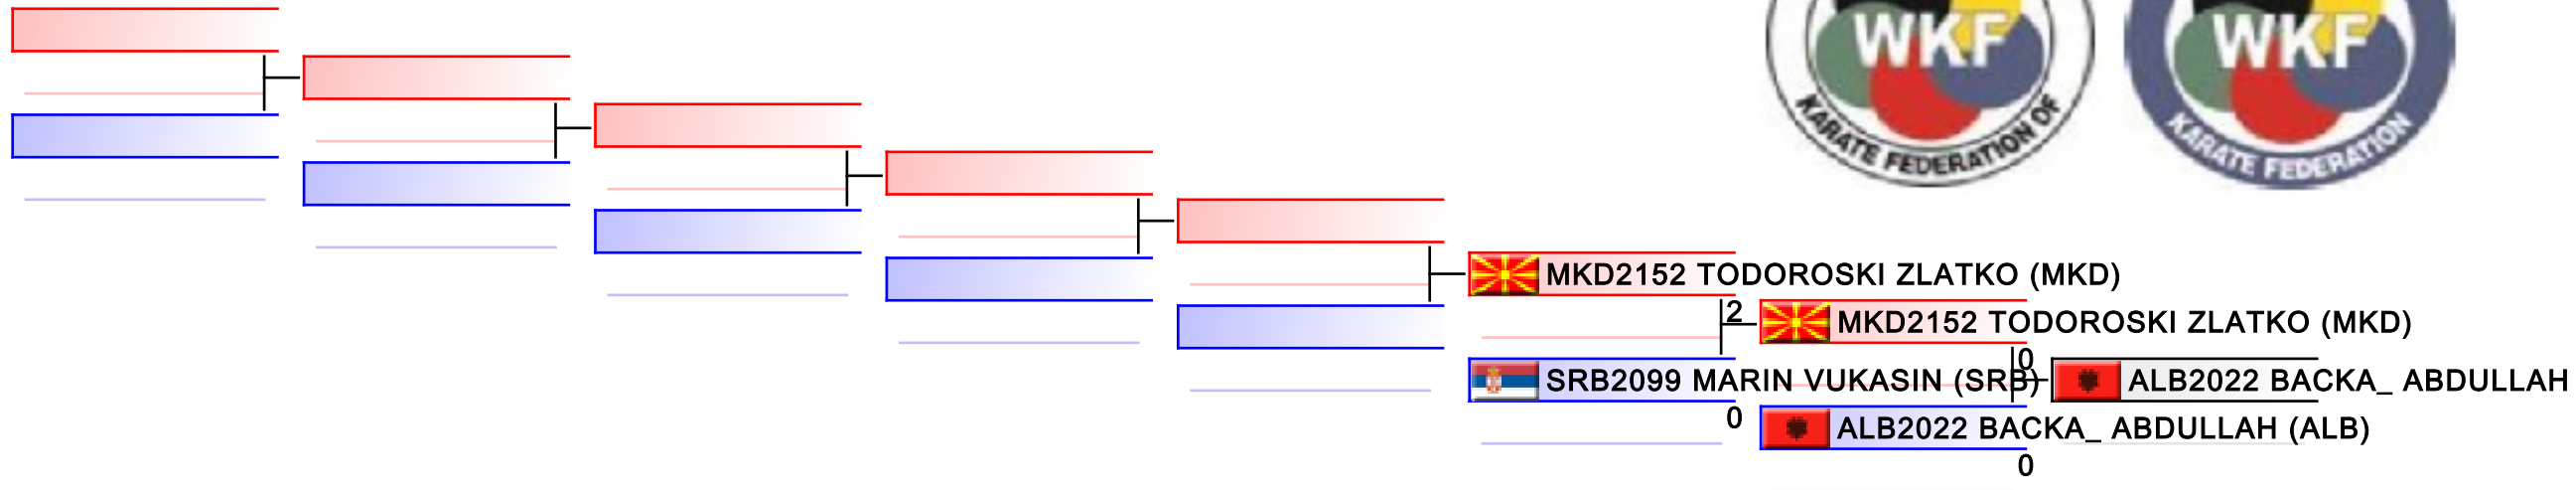

12 Yrs Kumite Male -35 kg

Balkan Championships for Children 2015

WKF Manager (c) WKF and sportdata GmbH & Co KG 2000-2015(2015-05-31 12:15) v 8.4.0 build 1 License: SDIL Ideal Marku AUT 2015 (expire 2015-12-31)

Tatami
2

Pool
1