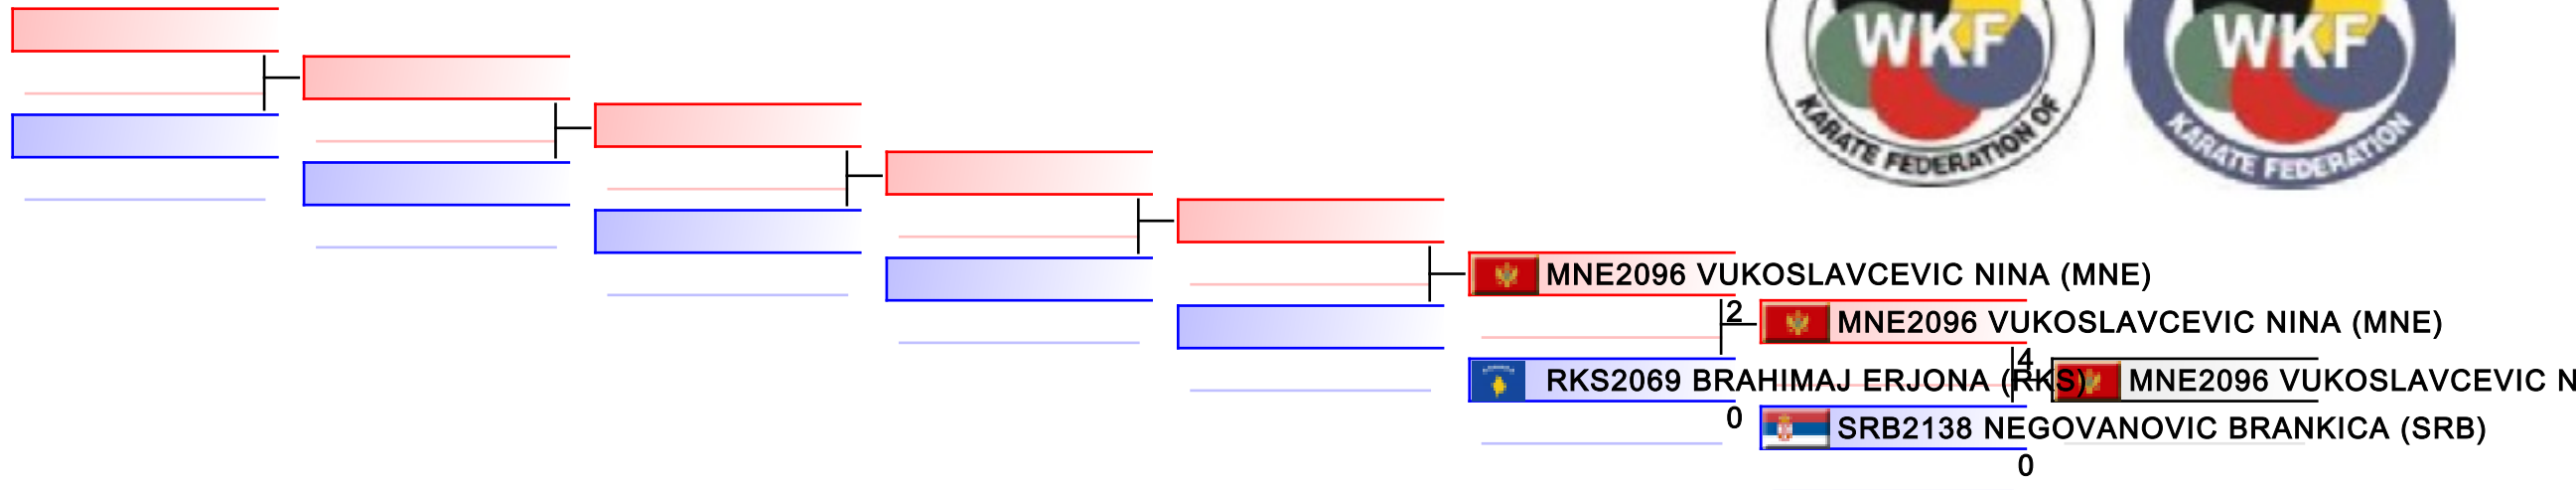

12 Years Kumite Female -37 kg

Balkan Championships for Children 2015

WKF Manager (c) WKF and sportdata GmbH & Co KG 2000-2015(2015-05-31 12:15) v 8.4.0 build 1 License: SDIL Ideal Marku AUT 2015 (expire 2015-12-31)

Tatami
5

Pool
1