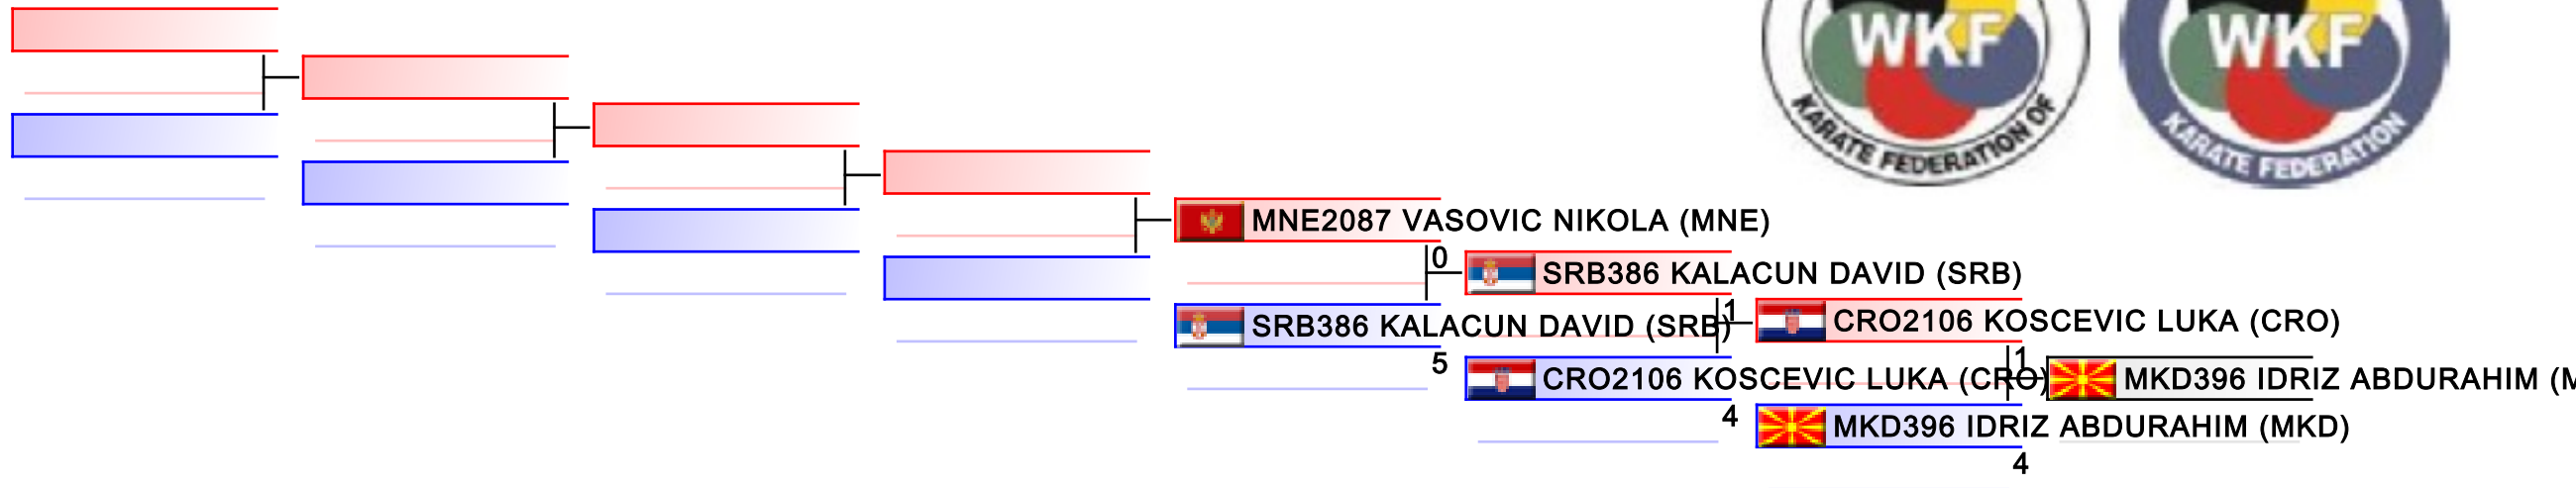

14 Yrs Kata Individual Male

Balkan Championships for Children 2015

WKF Manager (c) WKF and sportdata GmbH & Co KG 2000-2015(2015-05-31 12:15) v 8.4.0 build 1 License: SDIL Ideal Marku AUT 2015 (expire 2015-12-31)

Tatami
1

Pool
1