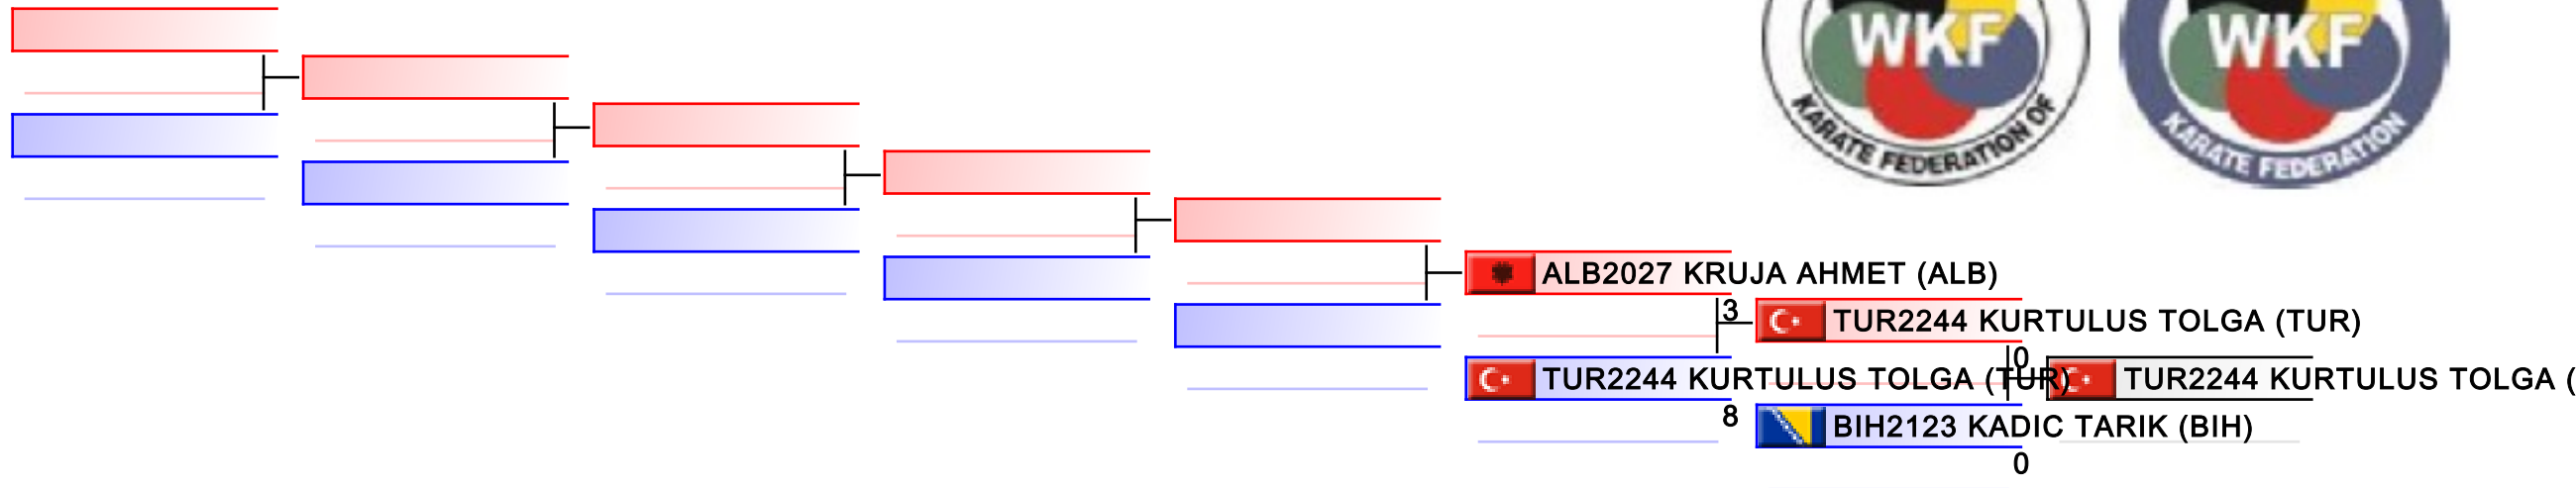

11 Yrs Kumite Male -35 kg

Balkan Championships for Children 2015

WKF Manager (c) WKF and sportdata GmbH & Co KG 2000-2015(2015-05-31 12:15) v 8.4.0 build 1 License: SDIL Ideal Marku AUT 2015 (expire 2015-12-31)

Tatami
5

Pool
1