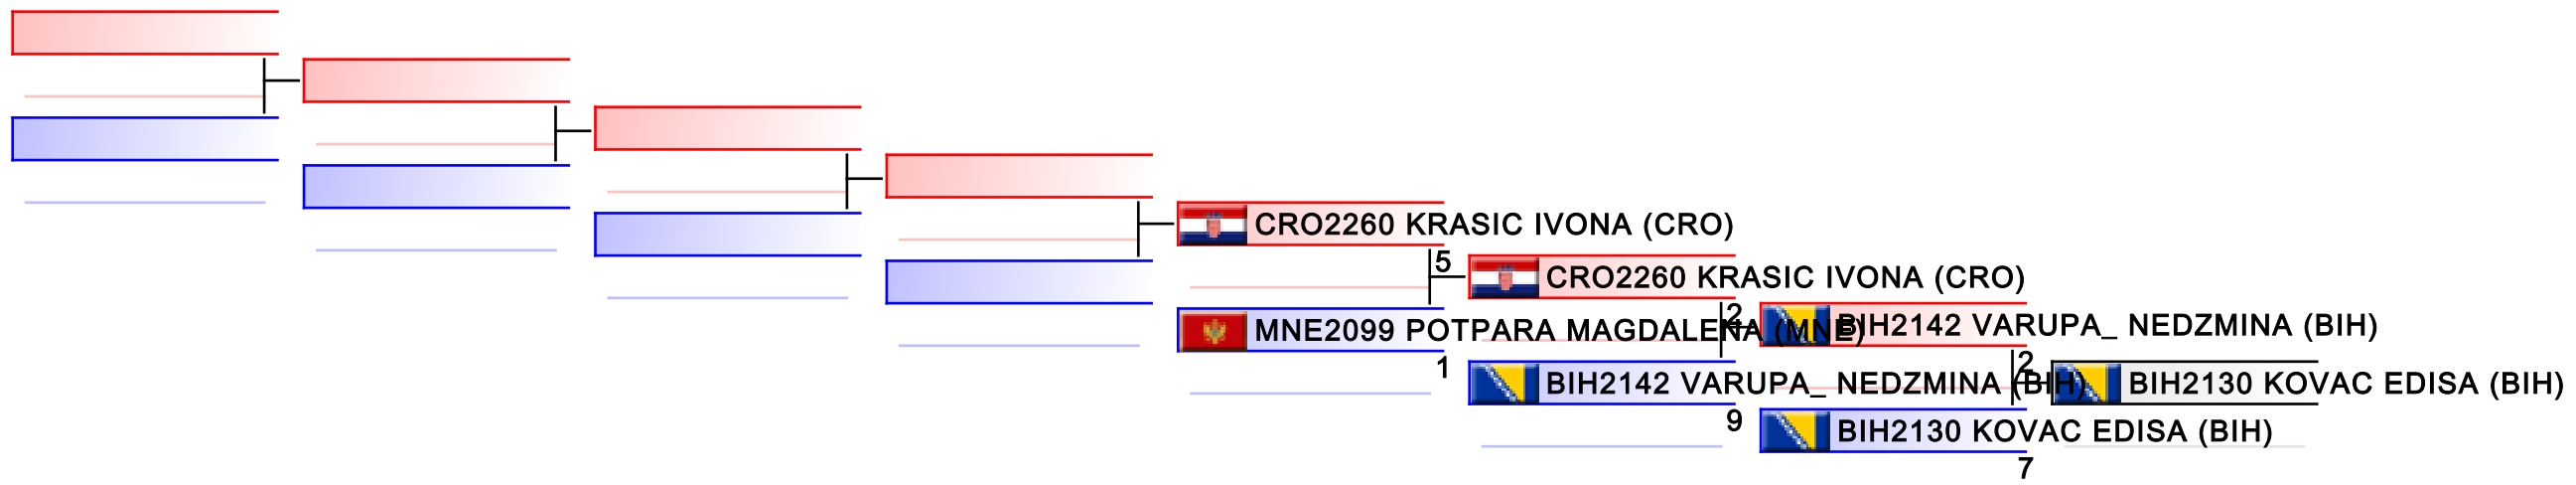

REPECHAGE: 12 Years Kumite Female +42 kg(1)