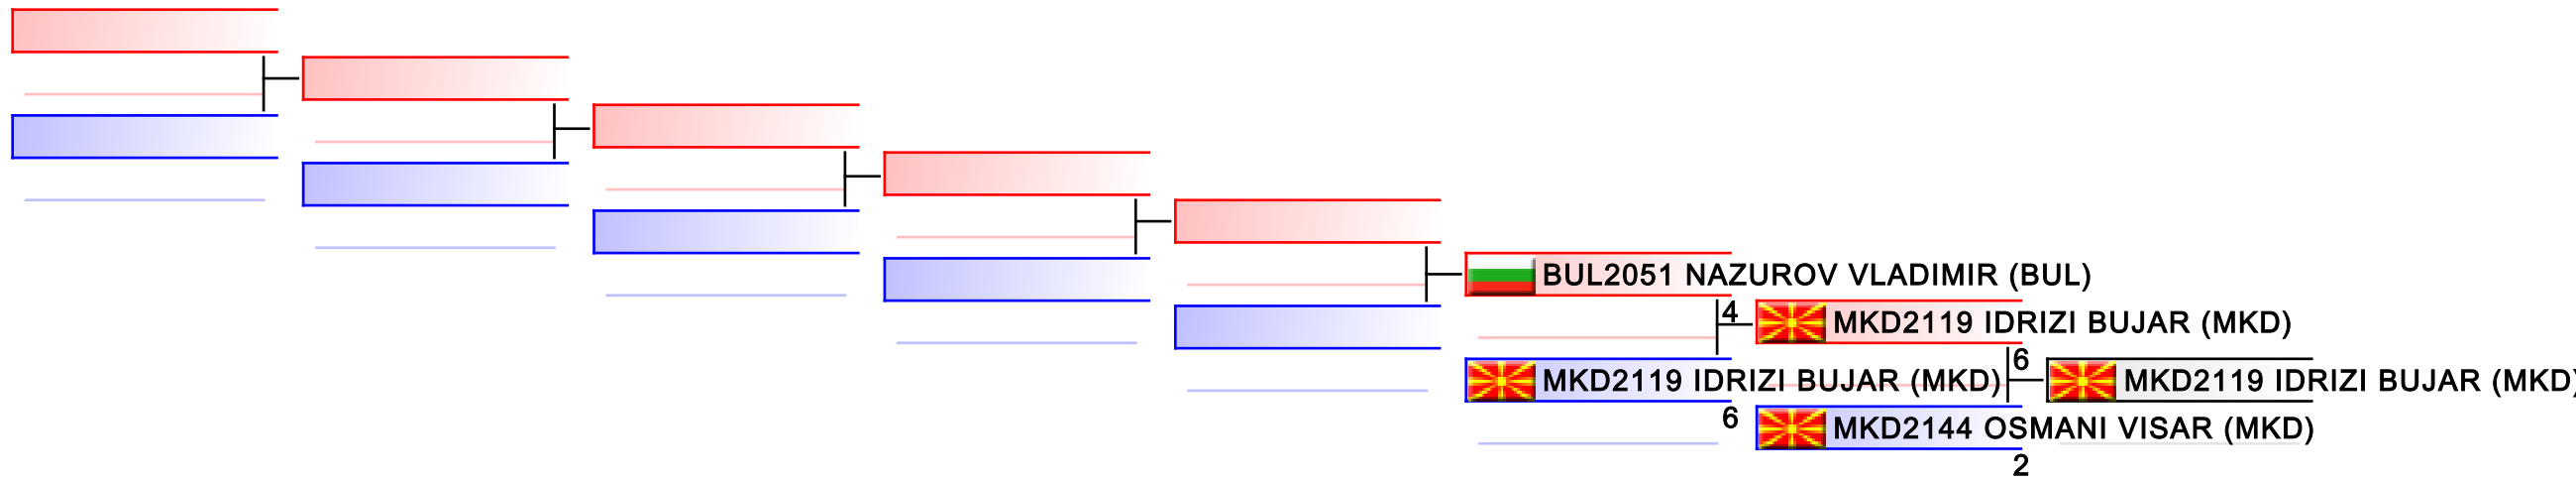

REPECHAGE: 11 Yrs Kumite Male -30 kg(1)