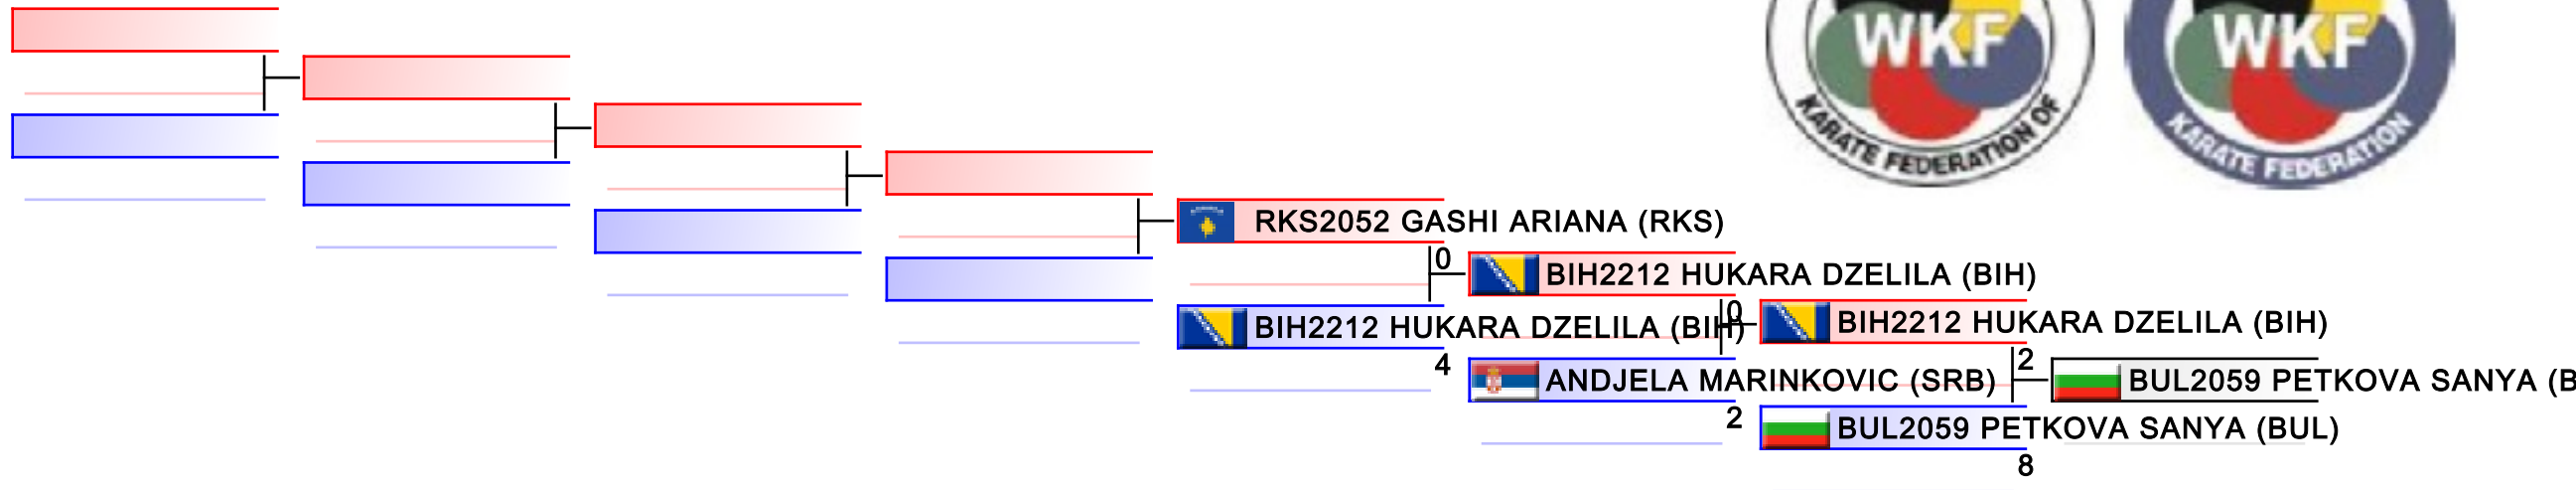

12 Years Kumite Female +42 kg

Balkan Championships for Children 2015

WKF Manager (c) WKF and sportdata GmbH & Co KG 2000-2015(2015-05-31 12:15) v 8.4.0 build 1 License: SDIL Ideal Marku AUT 2015 (expire 2015-12-31)

Tatami
2

Pool
1