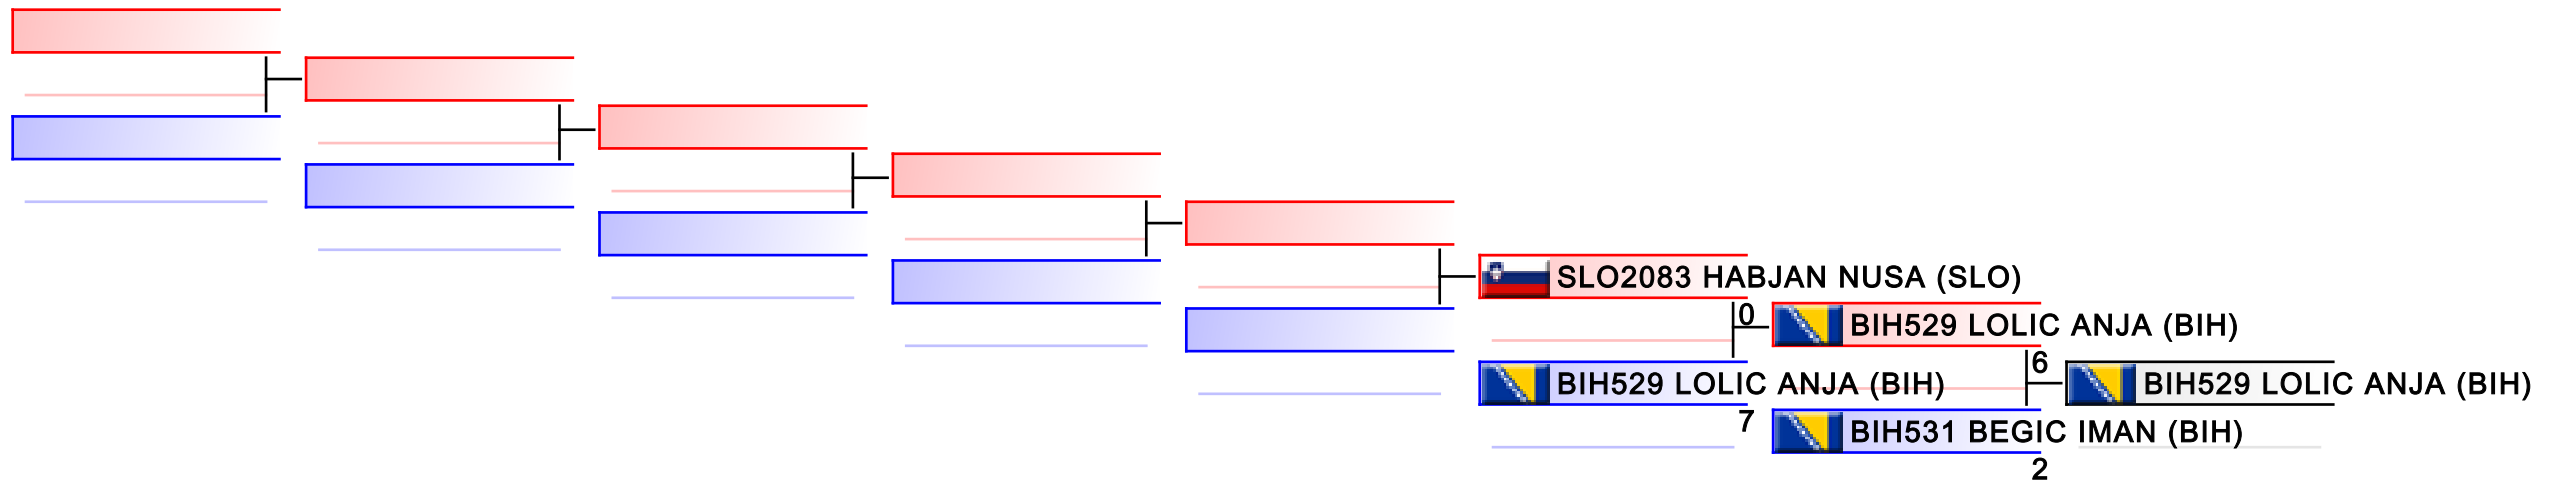

REPECHAGE: 13 Years Kumite Female +47 kg(1)