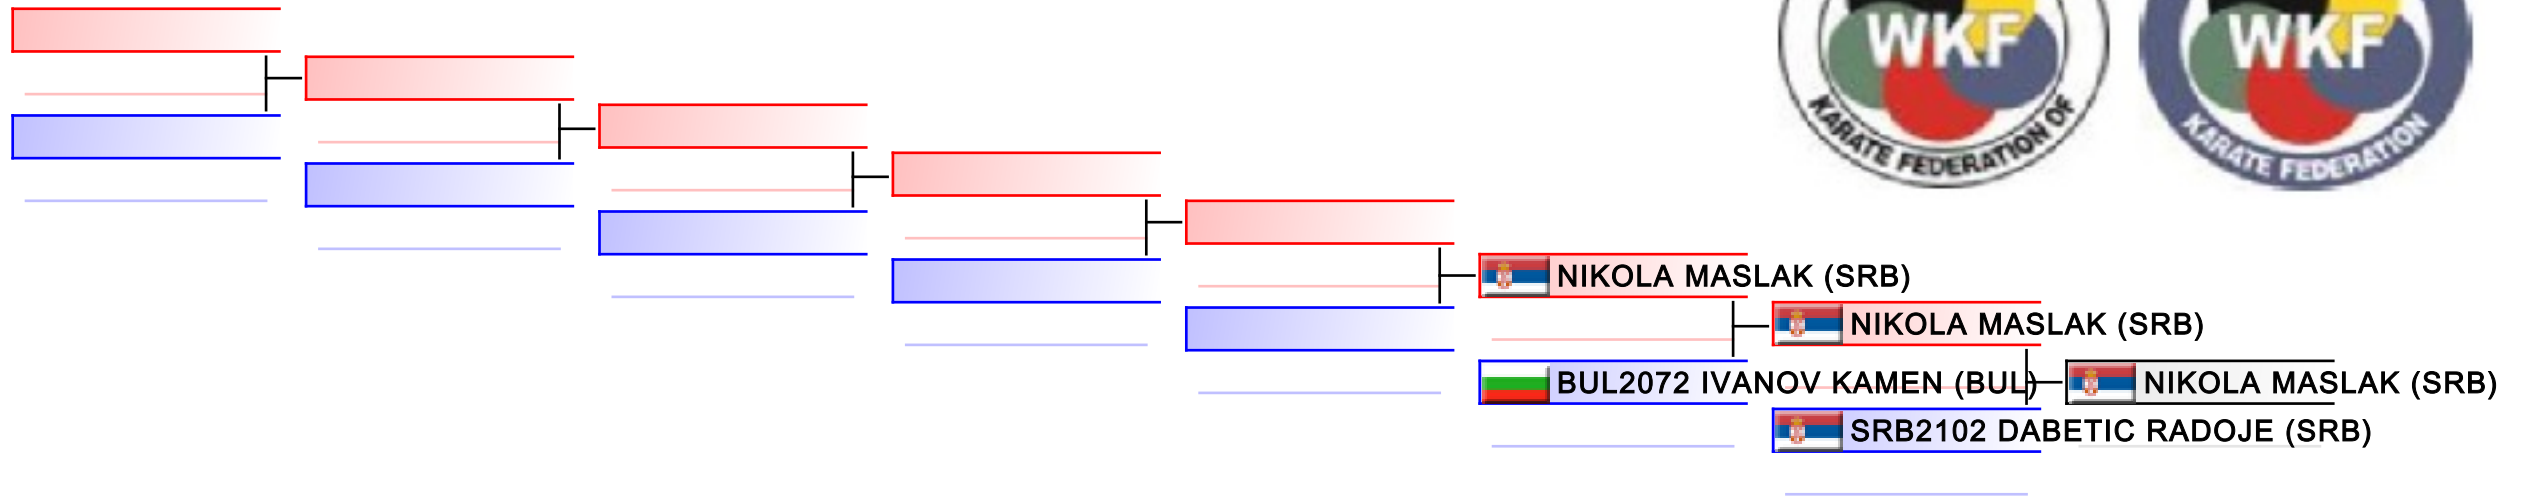

12 Yrs Kumite Male -45 kg

Balkan Championships for Children 2015

WKF Manager (c) WKF and sportdata GmbH & Co KG 2000-2015(2015-05-31 12:15) v 8.4.0 build 1 License: SDIL Ideal Marku AUT 2015 (expire 2015-12-31)

Tatami
1

Pool
1