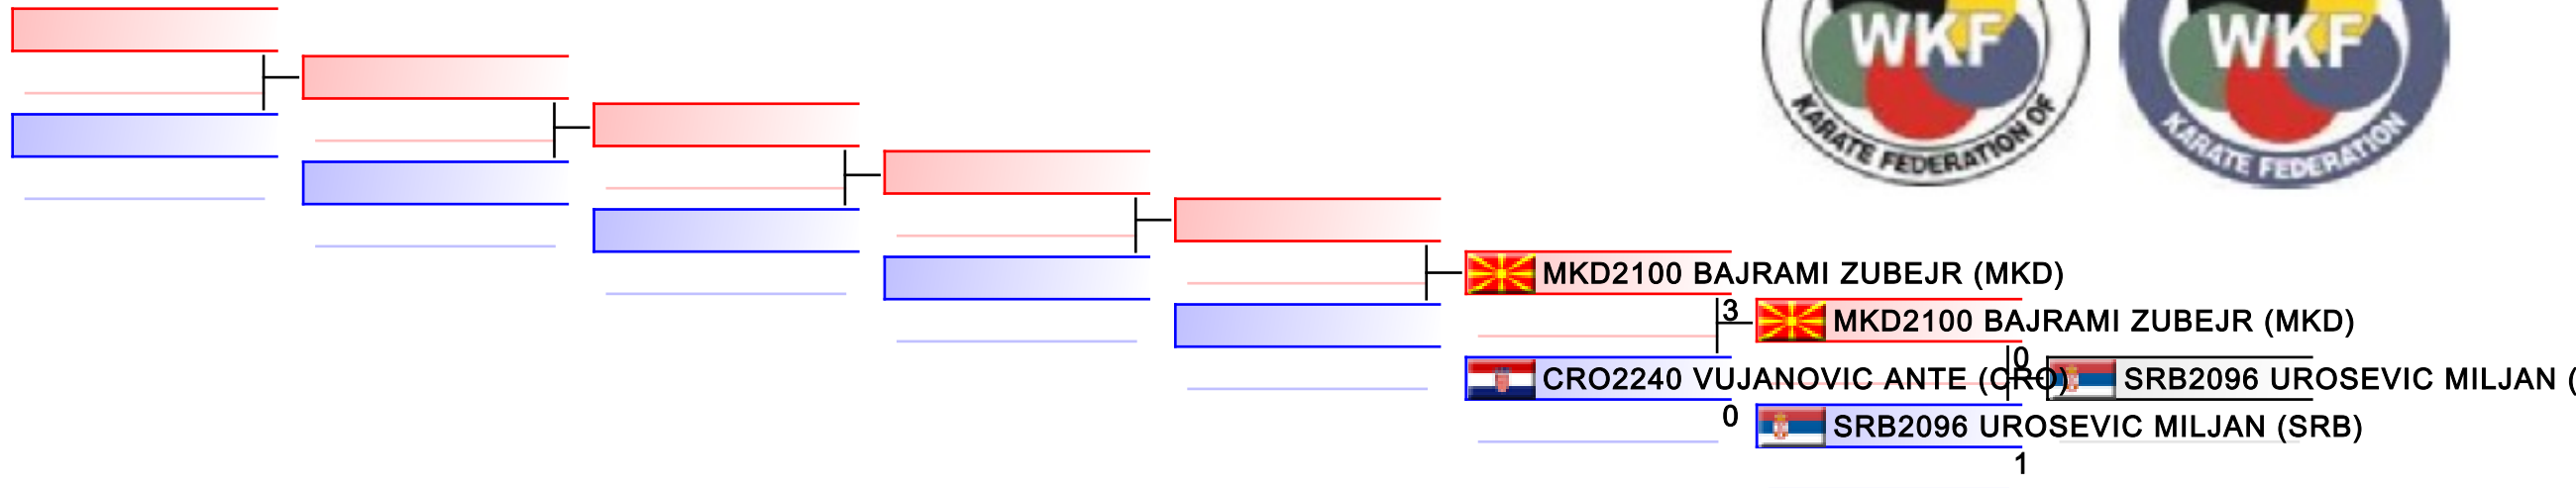

11 Yrs Kumite Male -40 kg

Balkan Championships for Children 2015

WKF Manager (c) WKF and sportdata GmbH & Co KG 2000-2015(2015-05-31 12:15) v 8.4.0 build 1 License: SDIL Ideal Marku AUT 2015 (expire 2015-12-31)

Tatami
1

Pool
1