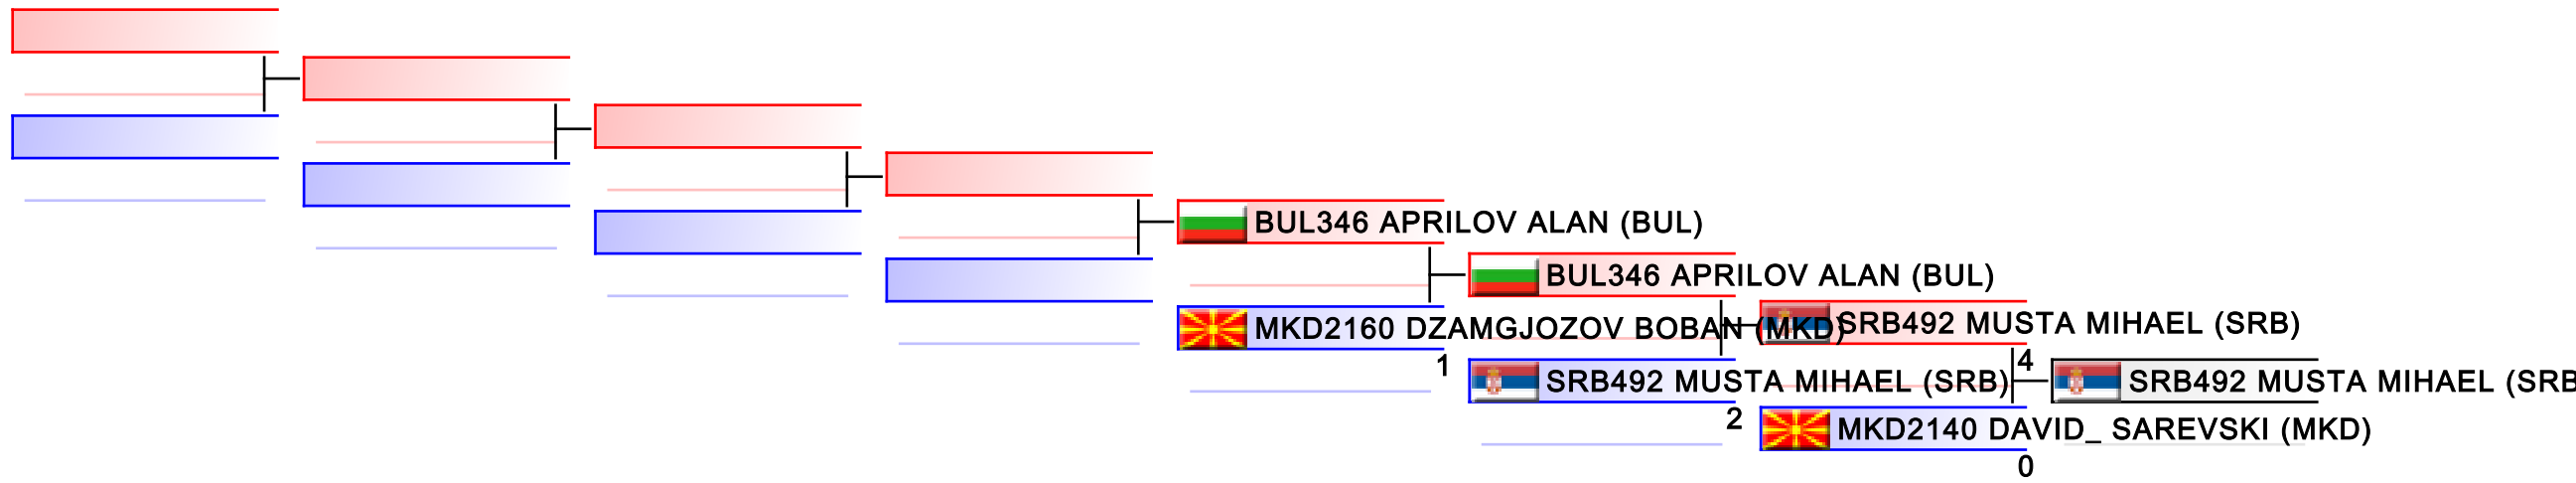

REPECHAGE: 13 Yrs Kumite Male +55 kg(1)