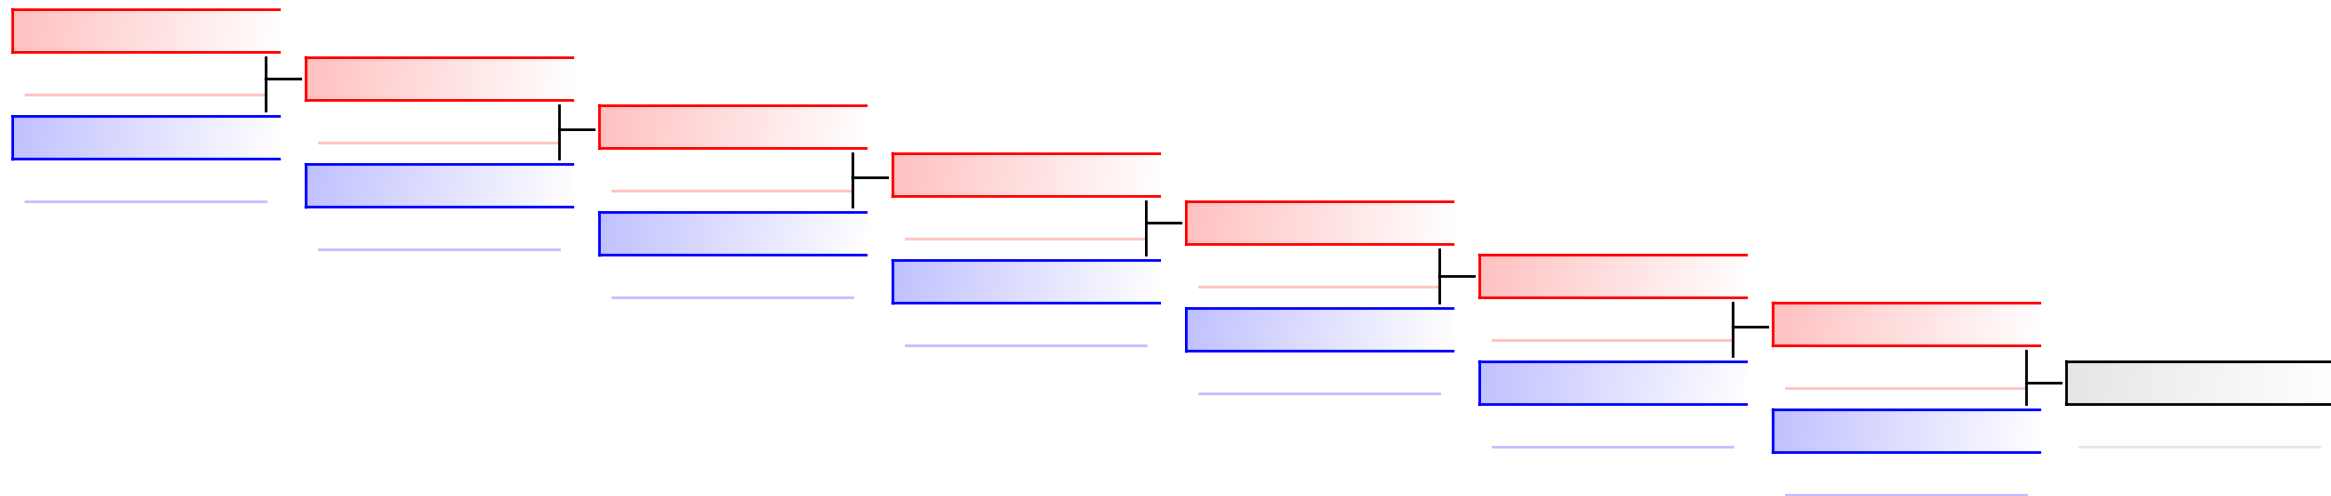

Tatami
5

Pool
2

WKF Manager (c) WKF and sportdata GmbH & Co KG 2000-2015(2015-05-31 12:15) v 8.4.0 build 1 License: SDIL Ideal Marku AUT 2015 (expire 2015-12-31)

REPECHAGE: 11 Yrs Kumite Male -45 kg(2)

| | | | | | | | |
|-----------|--|--|--|--|--|--|--|
| Referees: | | | | | | | |
|-----------|--|--|--|--|--|--|--|