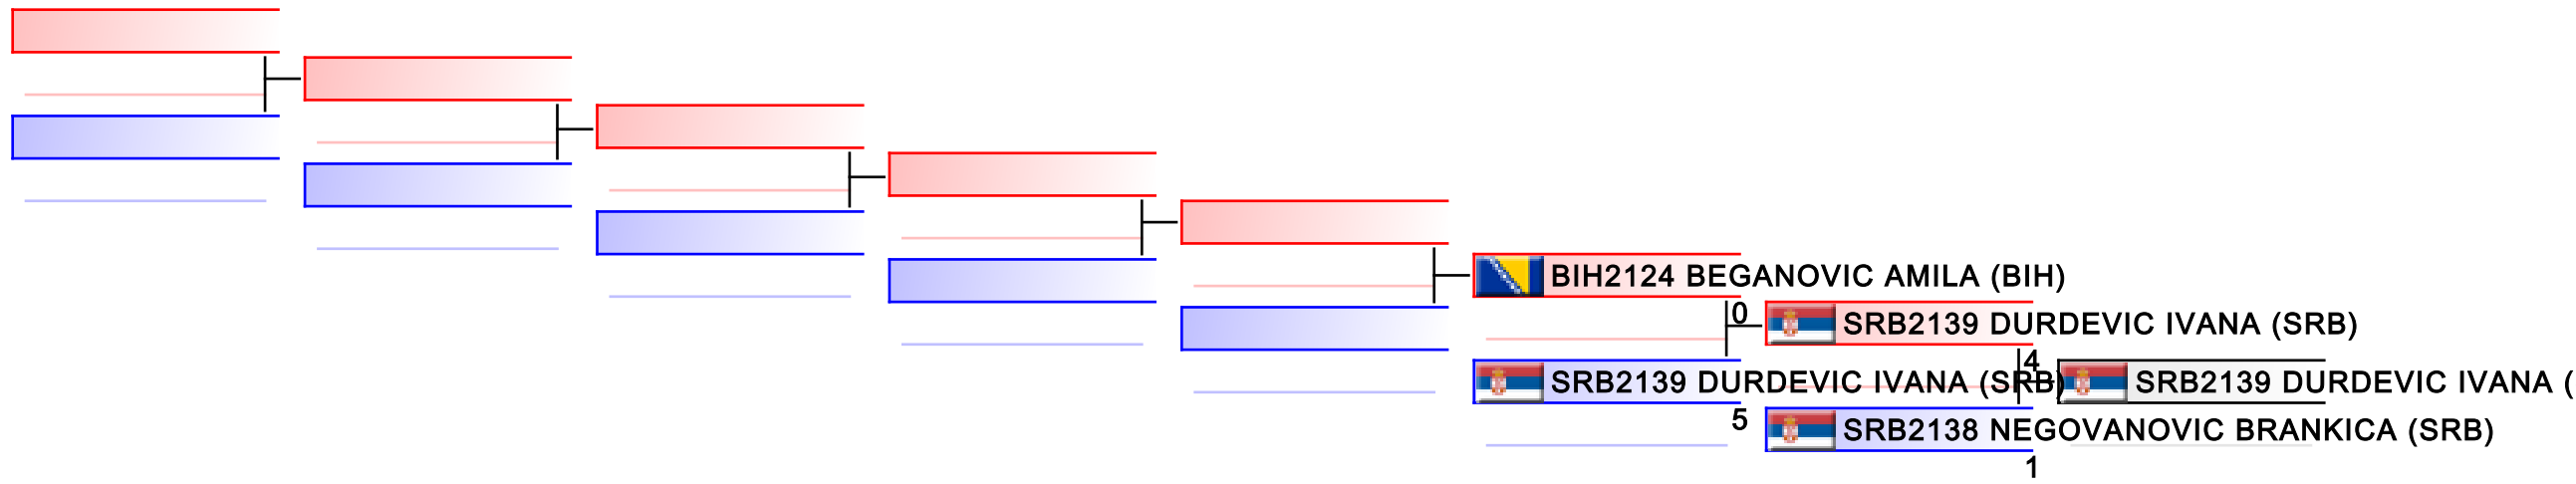

REPECHAGE: 12 Yrs Kata Individual Female(1)