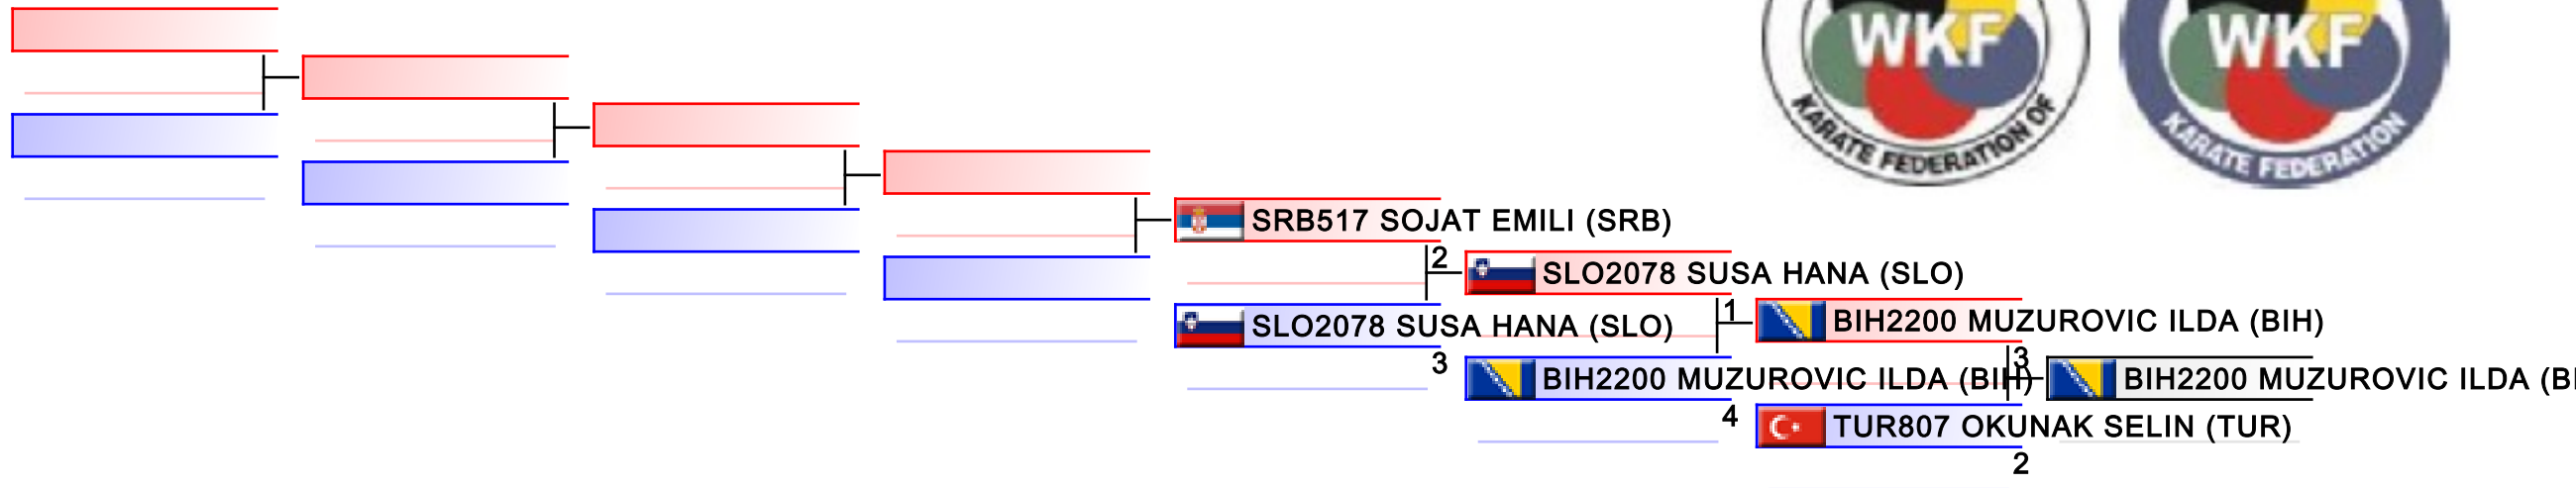

14 Yrs Kata Individual Female

Balkan Championships for Children 2015

WKF Manager (c) WKF and sportdata GmbH & Co KG 2000-2015(2015-05-31 12:15) v 8.4.0 build 1 License: SDIL Ideal Marku AUT 2015 (expire 2015-12-31)

Tatami
1

Pool
1