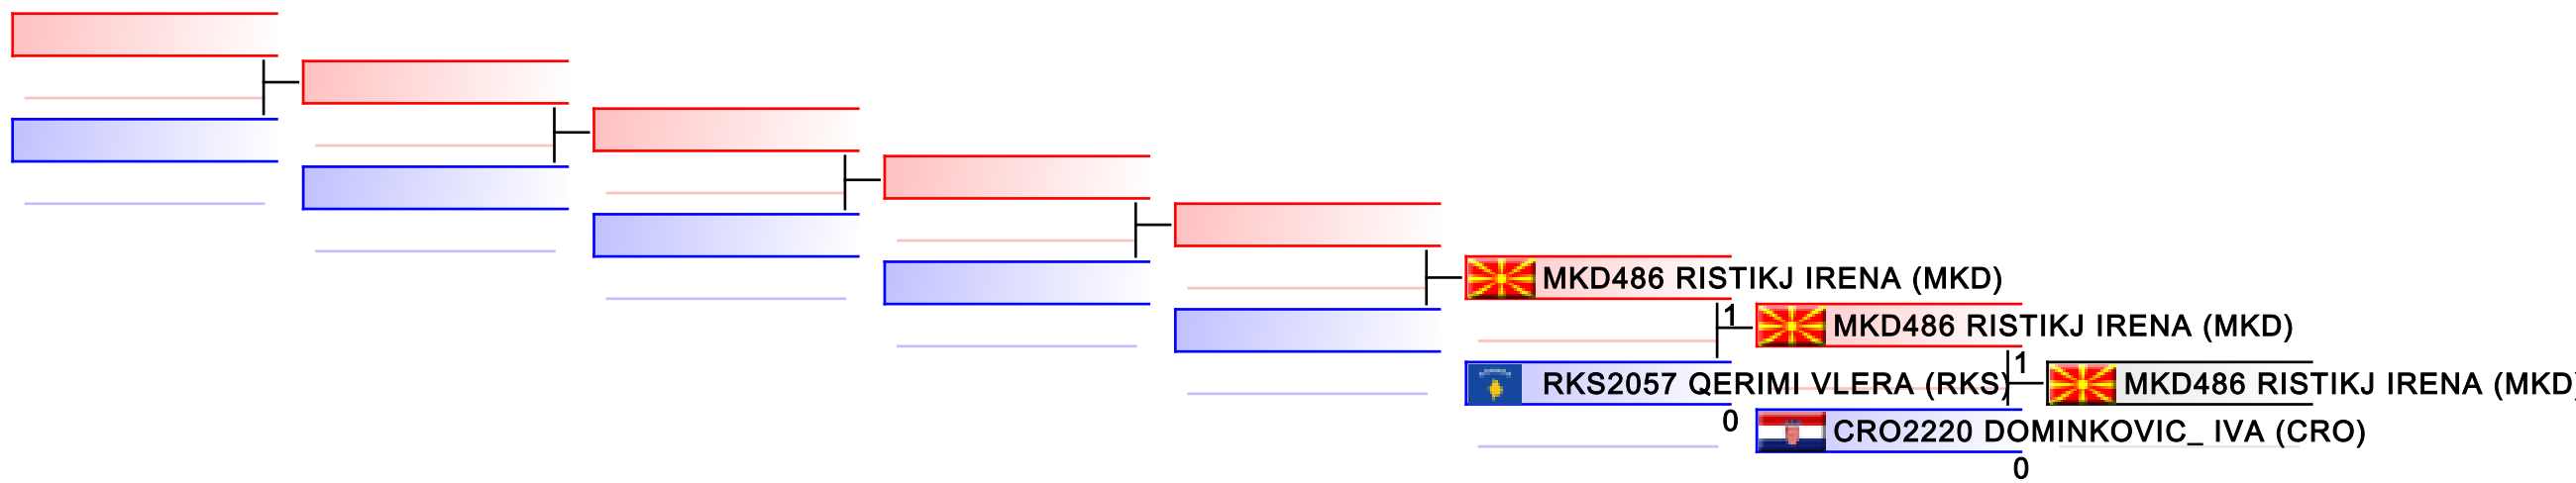

Balkan Championships for Children 2015

WKF Manager (c) WKF and sportdata GmbH & Co KG 2000-2015(2015-05-31 12:15) v 8.4.0 build 1 License: SDIL Ideal Marku AUT 2015 (expire 2015-12-31)

Tatami
2

Pool
1

REPECHAGE: 13 Years Kumite Female -47 kg(1)