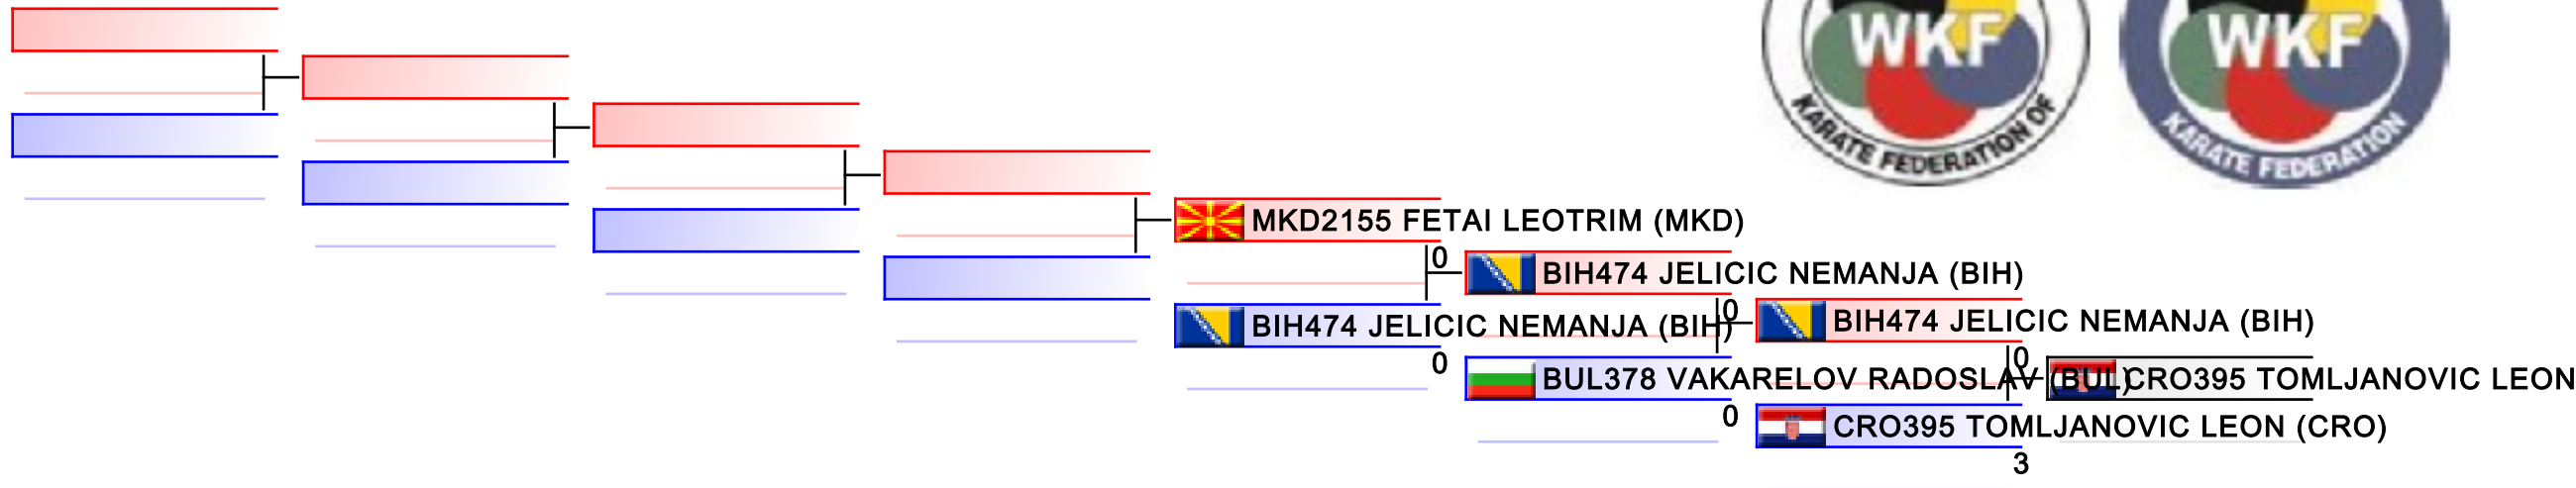

14 Yrs Kumite Male -57 kg

Balkan Championships for Children 2015

Tatami
6

Pool
1

WKF Manager (c) WKF and sportdata GmbH & Co KG 2000-2015(2015-05-31 12:15) v 8.4.0 build 1 License: SDIL Ideal Marku AUT 2015 (expire 2015-12-31)