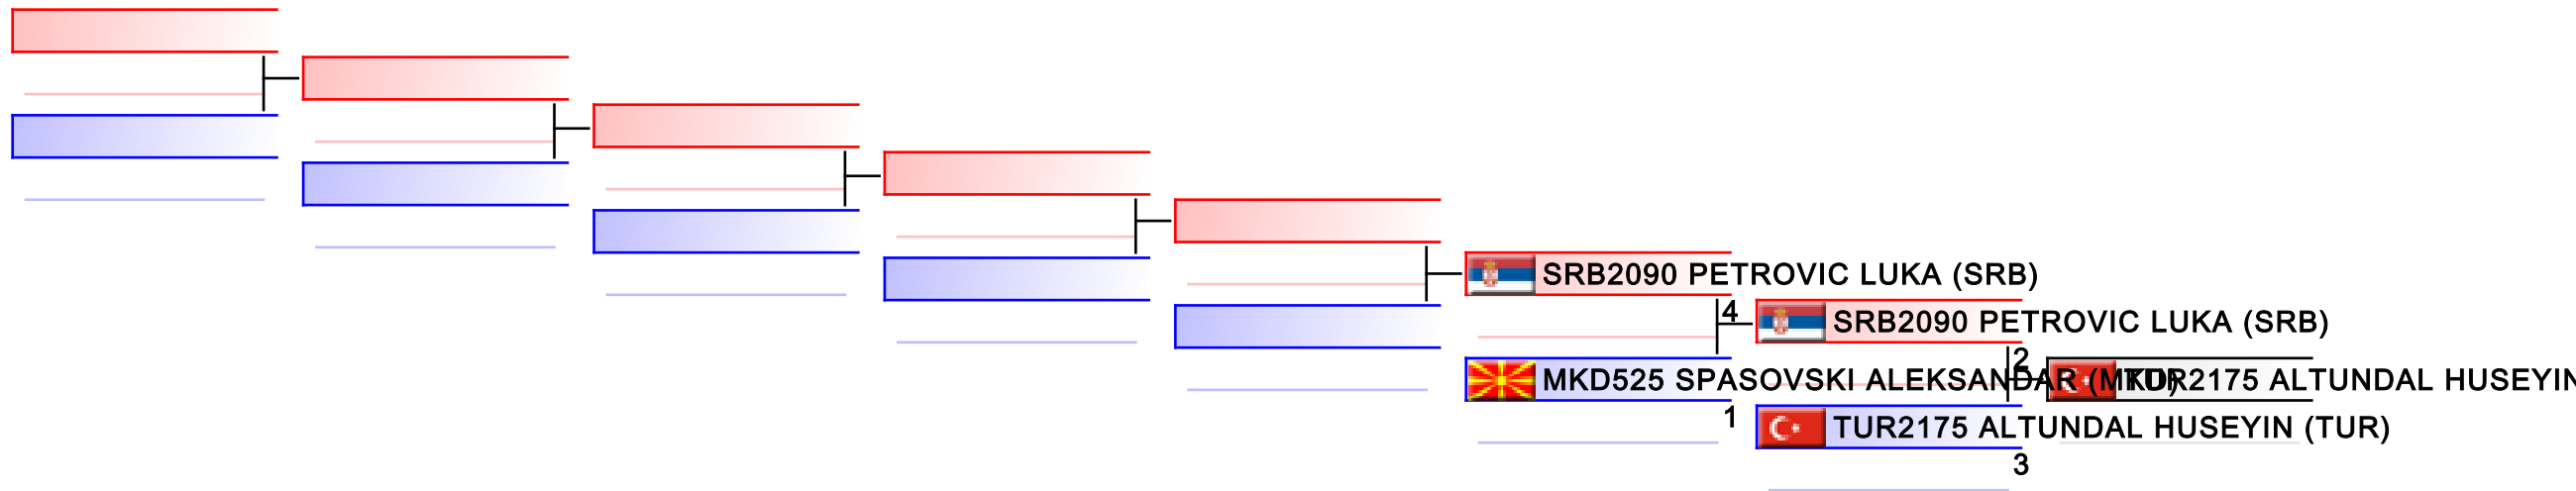

REPECHAGE: 13 Yrs Kata Individual Male(1)