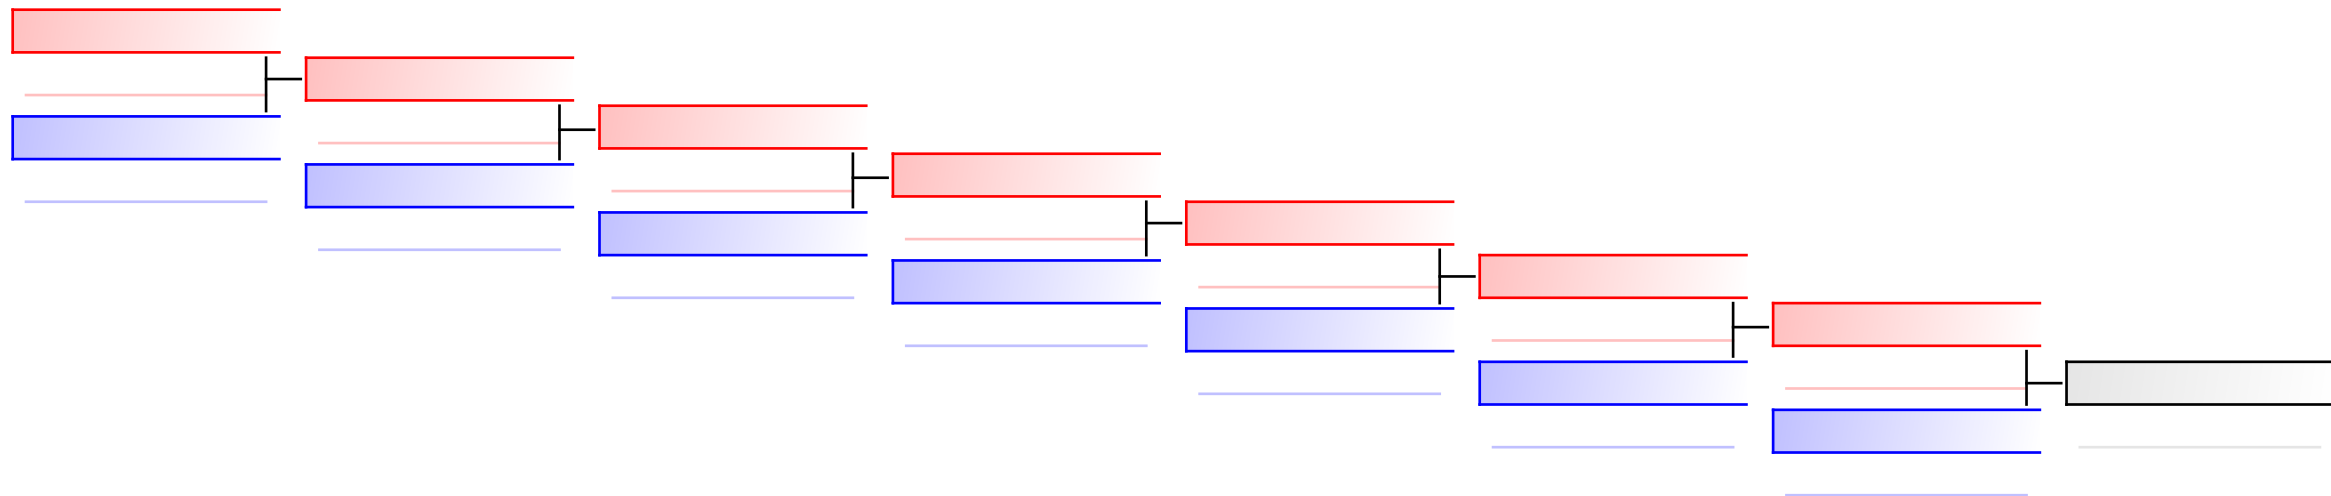

REPECHAGE: 11 Yrs Kumite Male -45 kg(1)