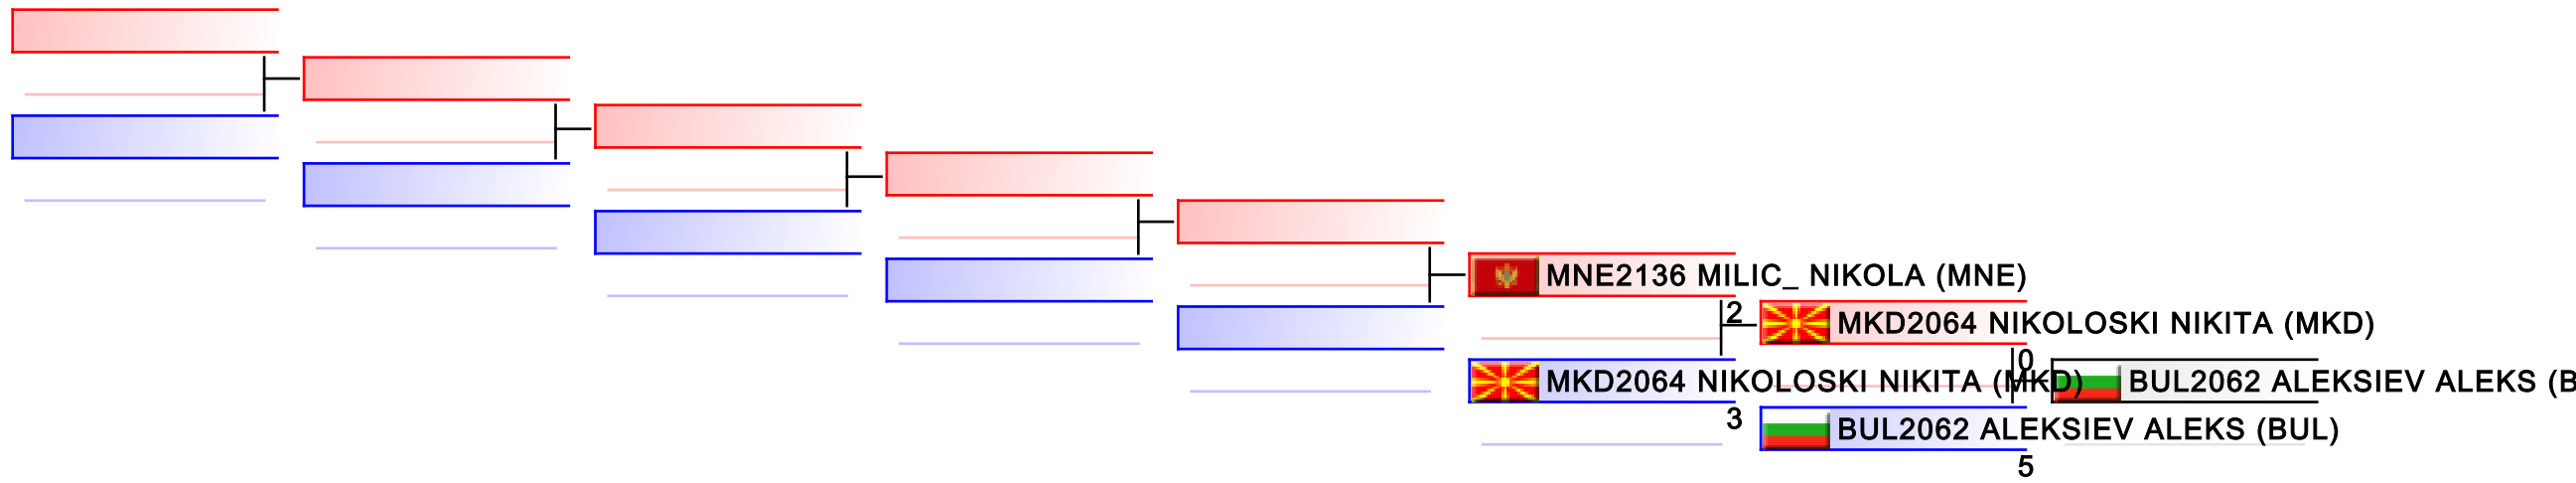

REPECHAGE: 11 Yrs Kata Individual Male(1)