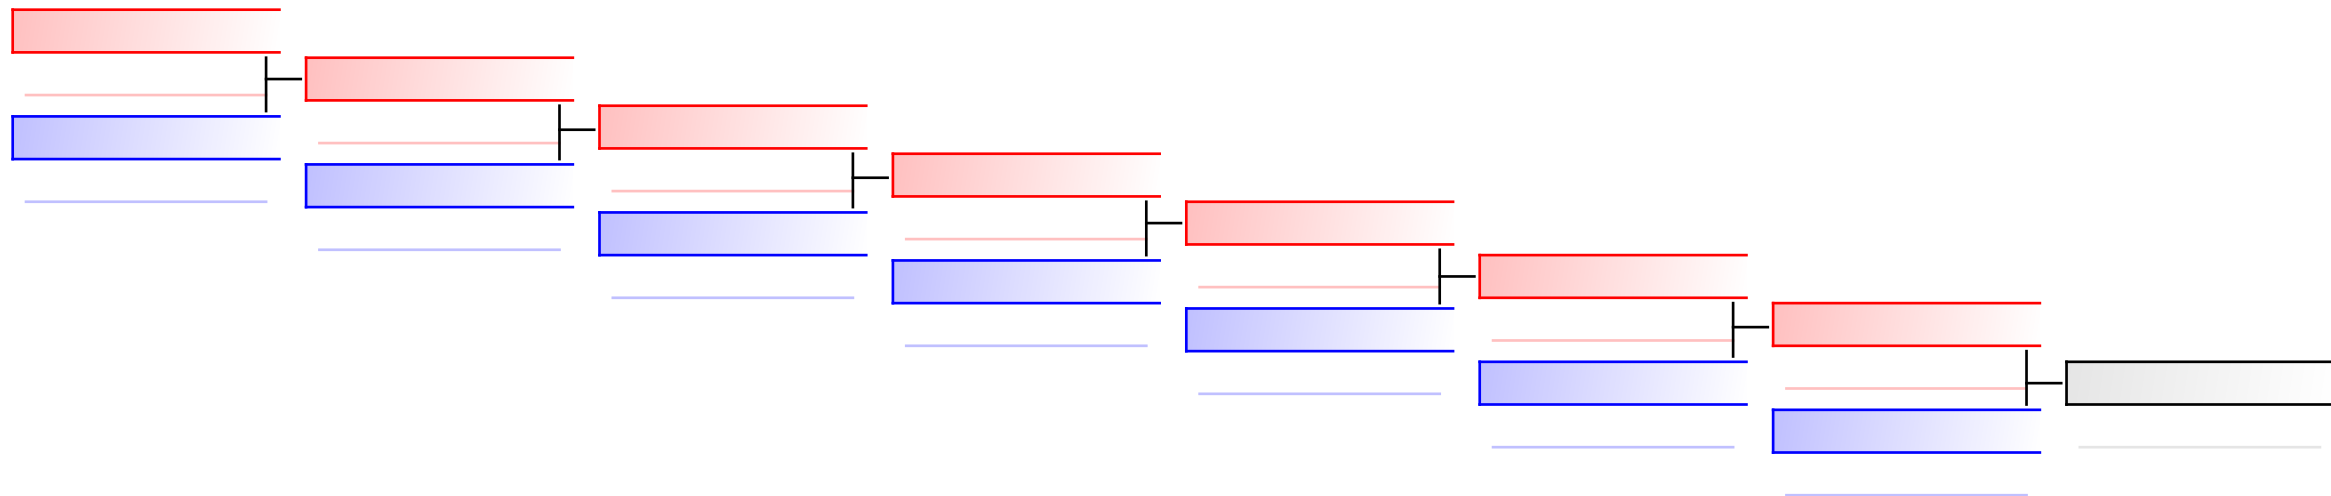

Tatami
6

Pool
2

REPECHAGE: 11 Yrs Kumite Male +45 kg(2)

| | | | | | | | |
|-----------|--|--|--|--|--|--|--|
| Referees: | | | | | | | |
|-----------|--|--|--|--|--|--|--|

11 Yrs Kumite Male +45 kg

Balkan Championships for Children 2015