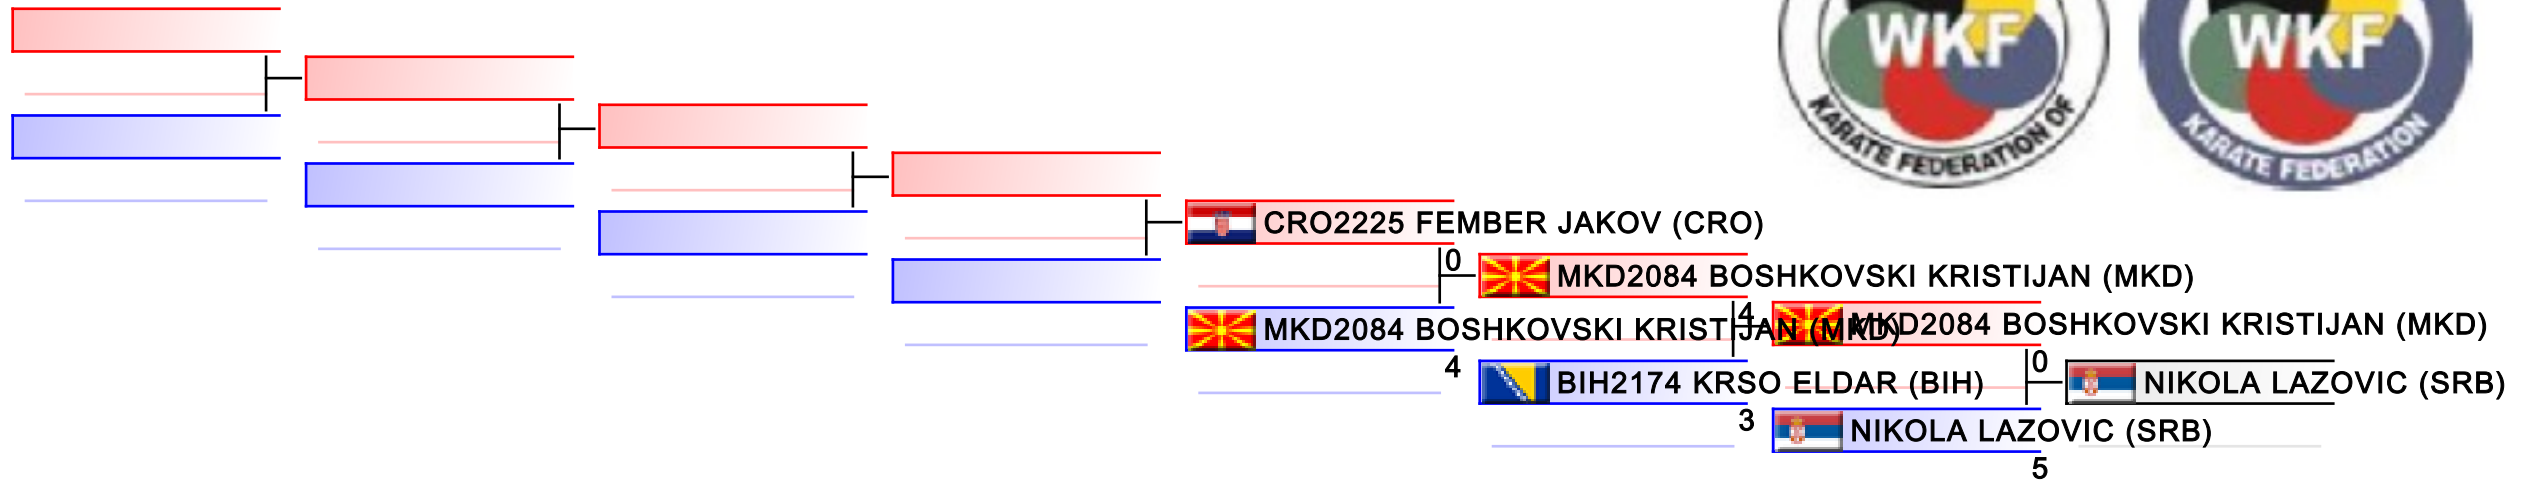

13 Yrs Kumite Male -40 kg

Balkan Championships for Children 2015

WKF Manager (c) WKF and sportdata GmbH & Co KG 2000-2015(2015-05-31 12:15) v 8.4.0 build 1 License: SDIL Ideal Marku AUT 2015 (expire 2015-12-31)

Tatami
3

Pool
1