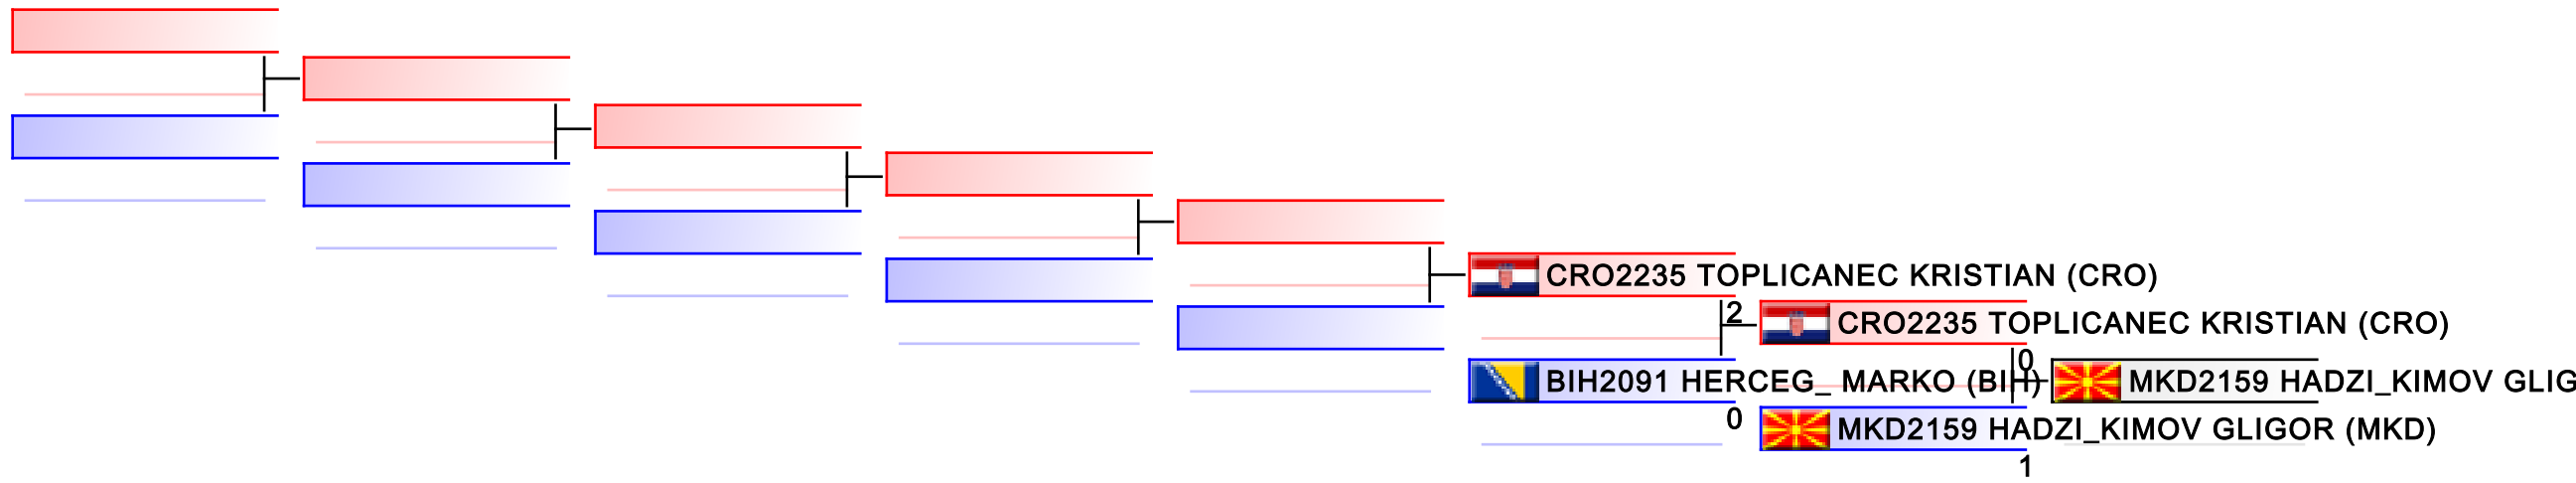

REPECHAGE: 12 Yrs Kumite Male -40 kg(1)