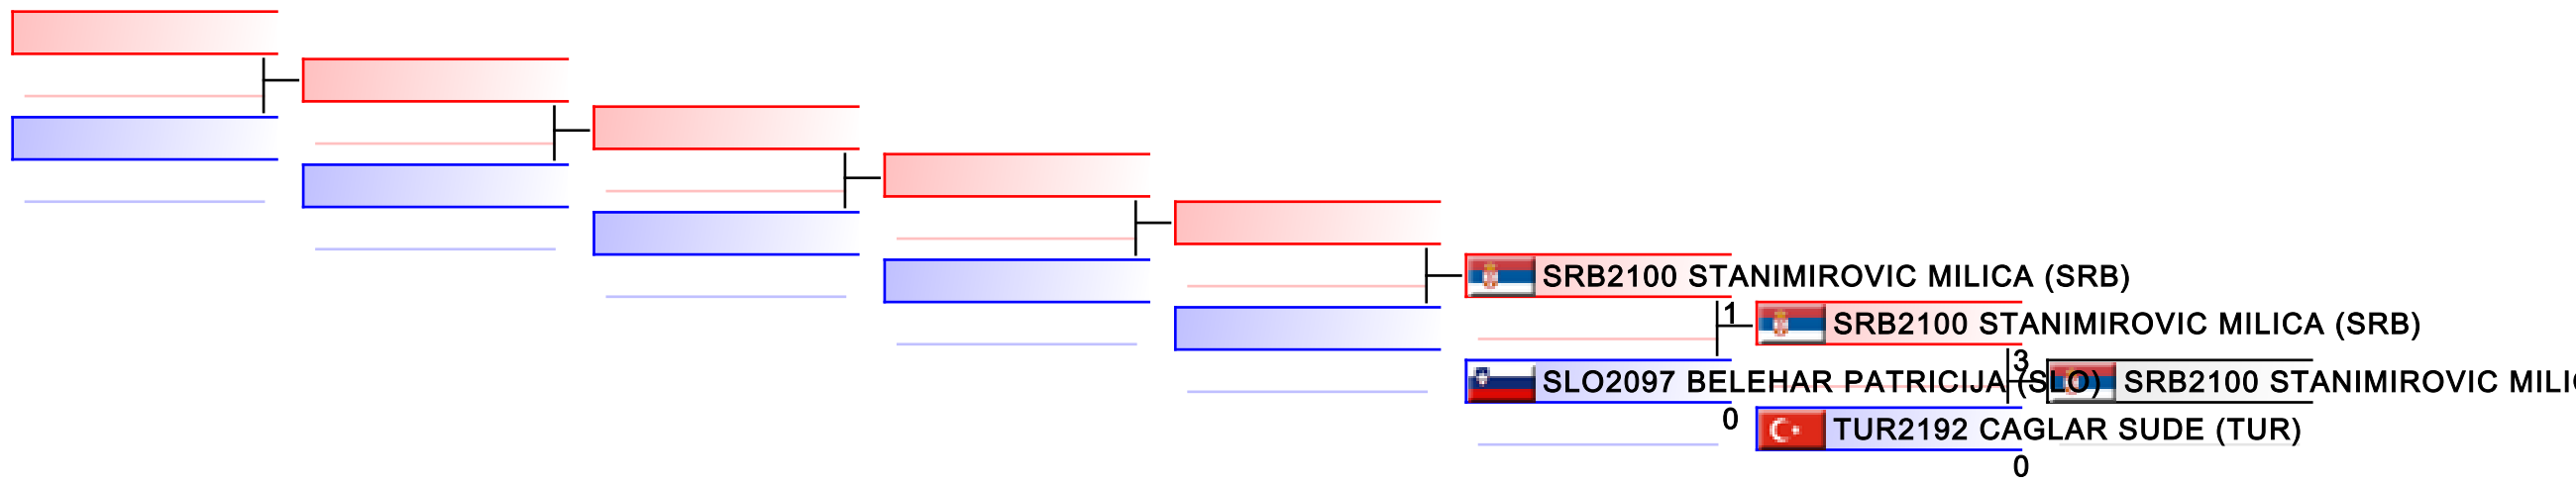

REPECHAGE: 14 Years Kumite Female -47 kg(1)