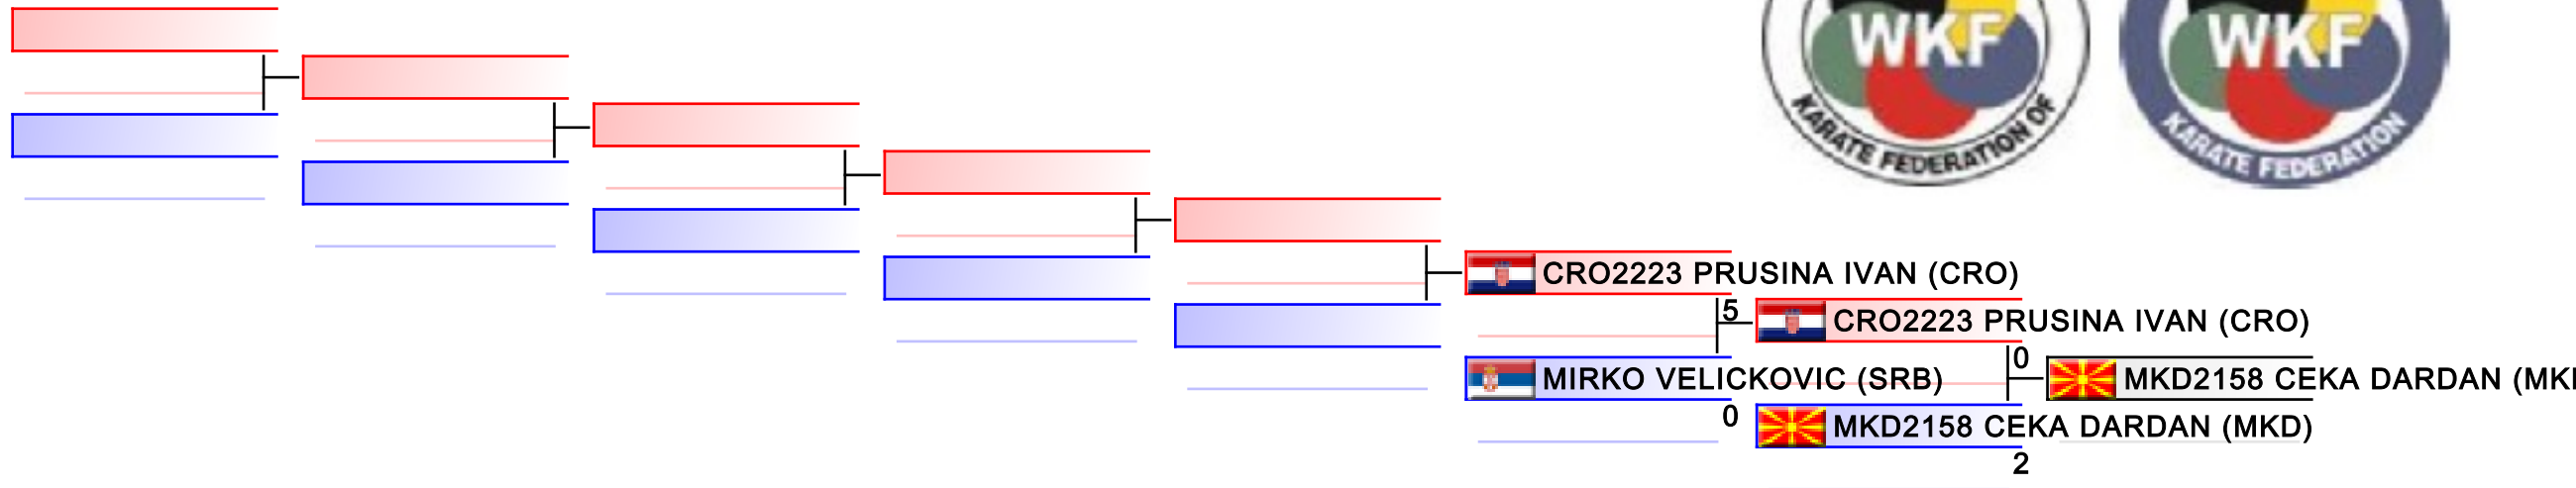

11 Yrs Kumite Male -40 kg

Balkan Championships for Children 2015

Tatami
4

Pool
2

WKF Manager (c) WKF and sportdata GmbH & Co KG 2000-2015(2015-05-31 12:15) v 8.4.0 build 1 License: SDIL Ideal Marku AUT 2015 (expire 2015-12-31)