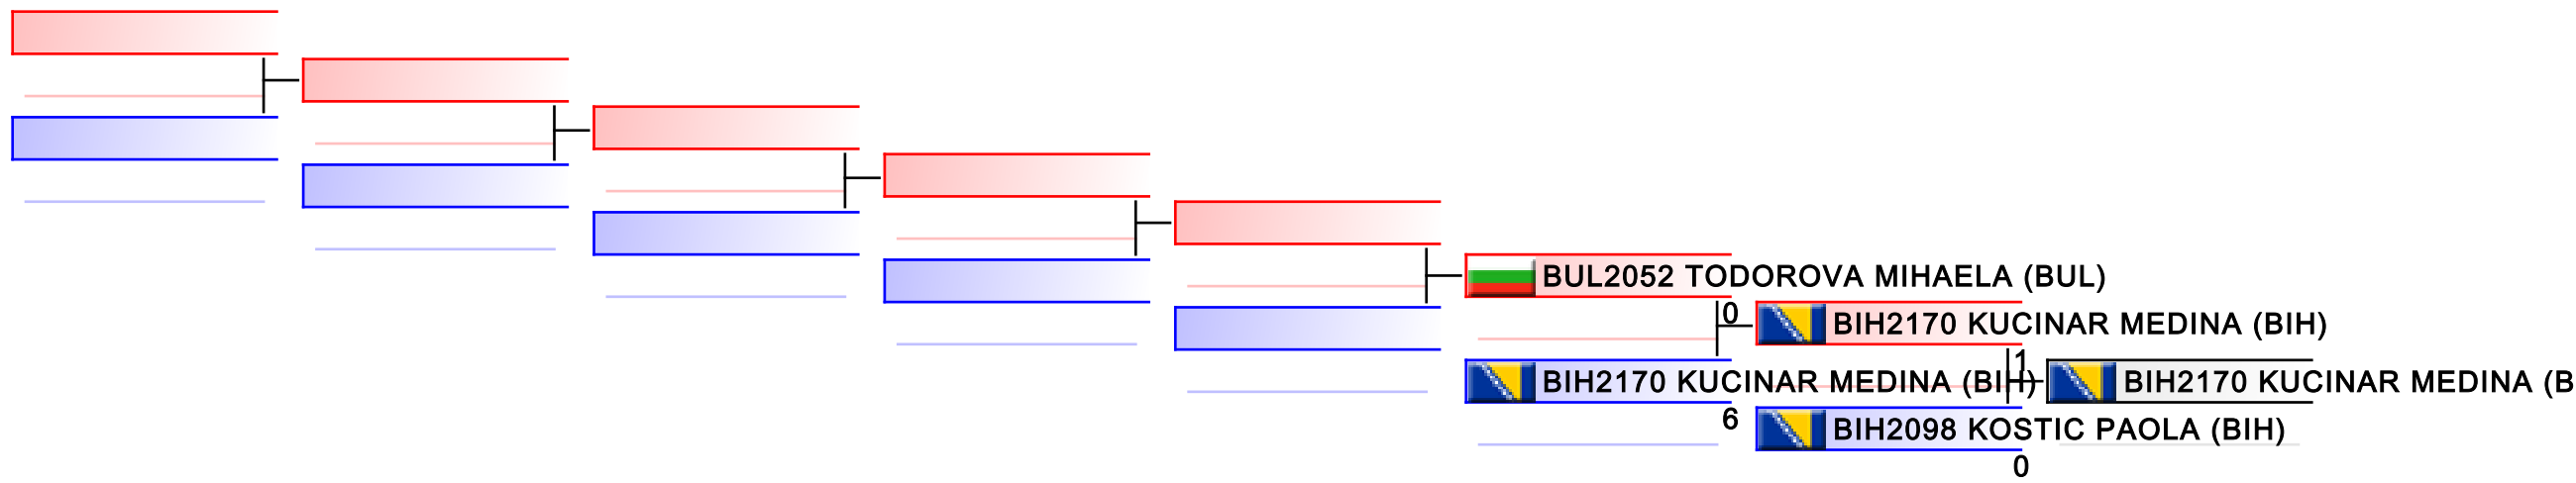

Balkan Championships for Children 2015

WKF Manager (c) WKF and sportdata GmbH & Co KG 2000-2015(2015-05-31 12:15) v 8.4.0 build 1 License: SDIL Ideal Marku AUT 2015 (expire 2015-12-31)

Tatami
1

Pool
1

REPECHAGE: 12 Years Kumite Female -42 kg(1)