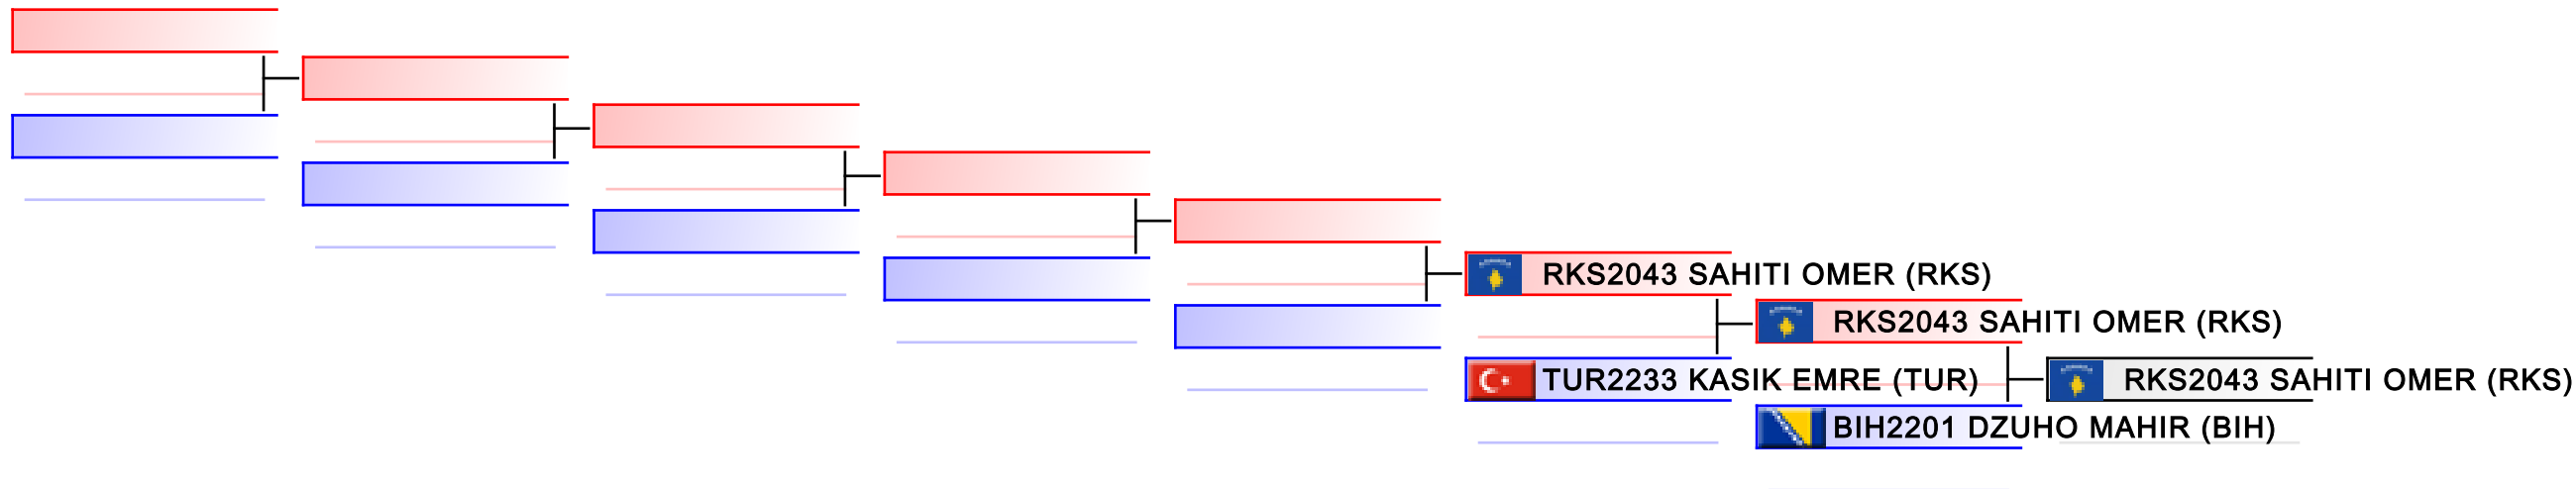

REPECHAGE: 12 Yrs Kumite Male -45 kg(1)