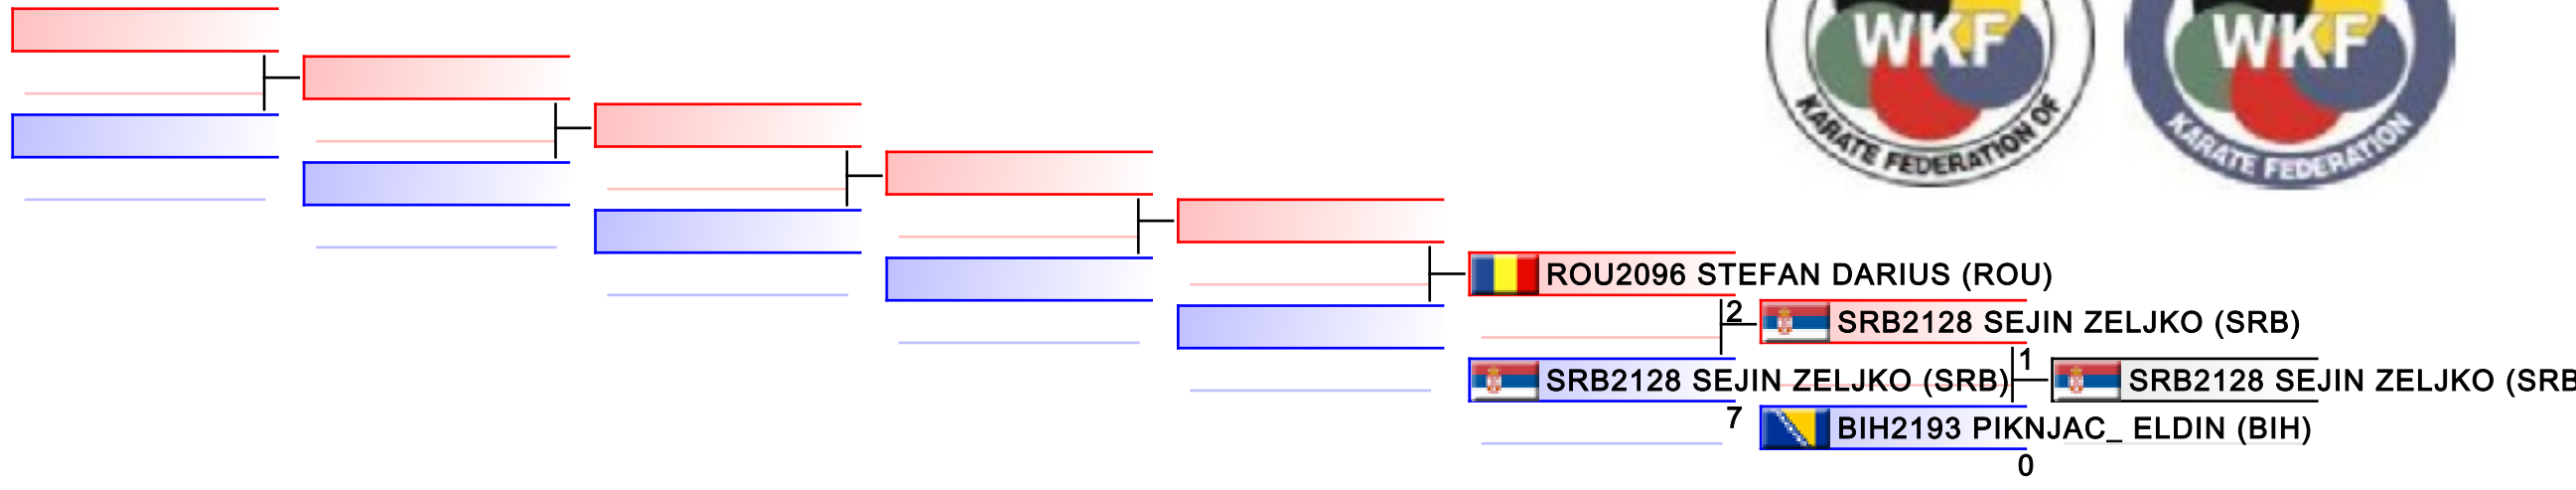

13 Yrs Kumite Male +55 kg

Balkan Championships for Children 2015

WKF Manager (c) WKF and sportdata GmbH & Co KG 2000-2015(2015-05-31 12:15) v 8.4.0 build 1 License: SDIL Ideal Marku AUT 2015 (expire 2015-12-31)

Tatami
3

Pool
1