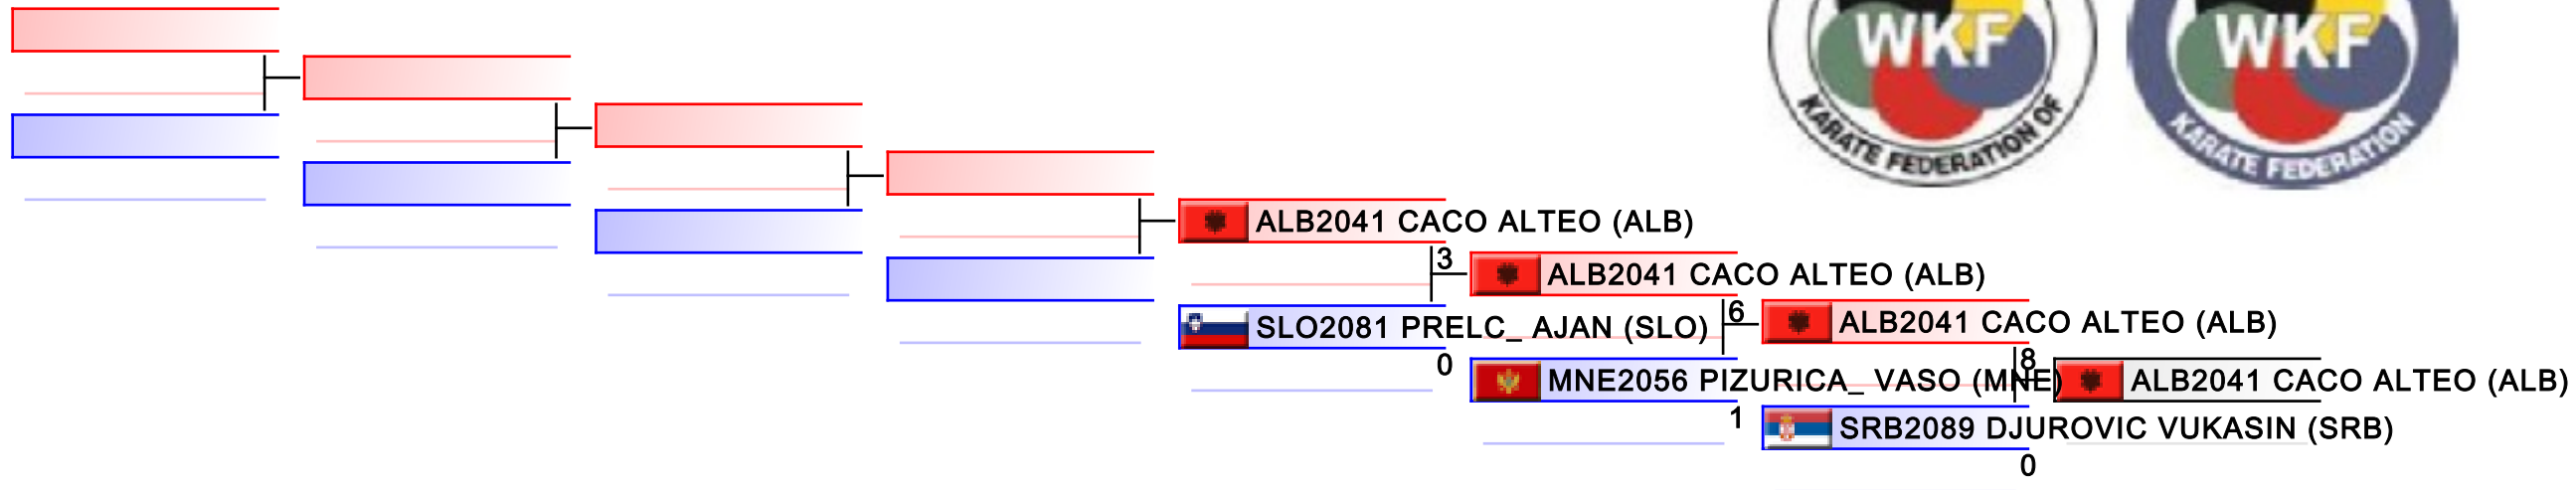

12 Yrs Kumite Male +50 kg

Balkan Championships for Children 2015

WKF Manager (c) WKF and sportdata GmbH & Co KG 2000-2015(2015-05-31 12:15) v 8.4.0 build 1 License: SDIL Ideal Marku AUT 2015 (expire 2015-12-31)

Tatami
3

Pool
1