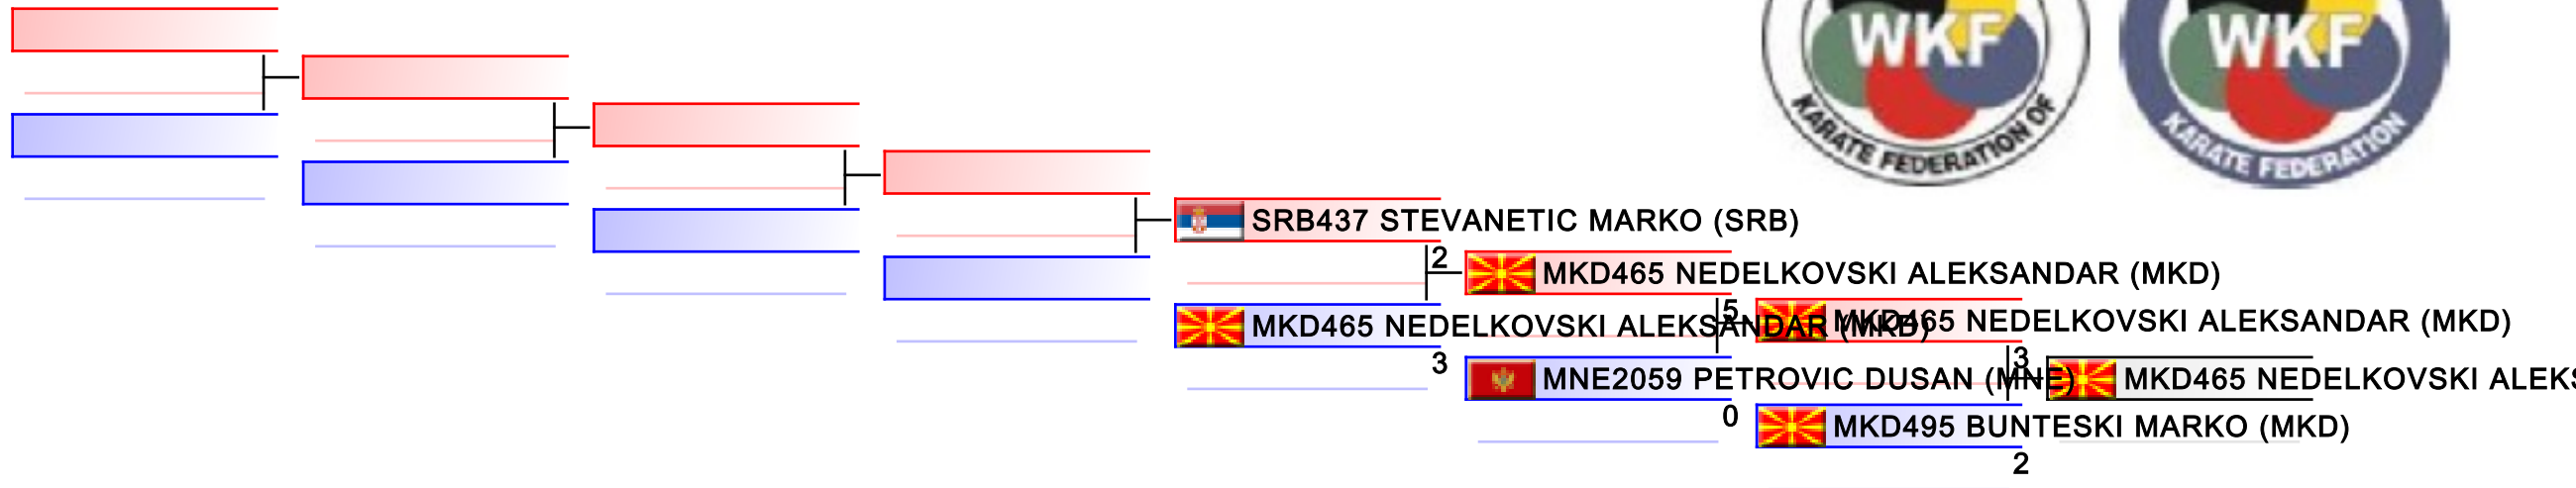

13 Yrs Kata Individual Male

Balkan Championships for Children 2015

WKF Manager (c) WKF and sportdata GmbH & Co KG 2000-2015(2015-05-31 12:15) v 8.4.0 build 1 License: SDIL Ideal Marku AUT 2015 (expire 2015-12-31)

Tatami
3

Pool
1