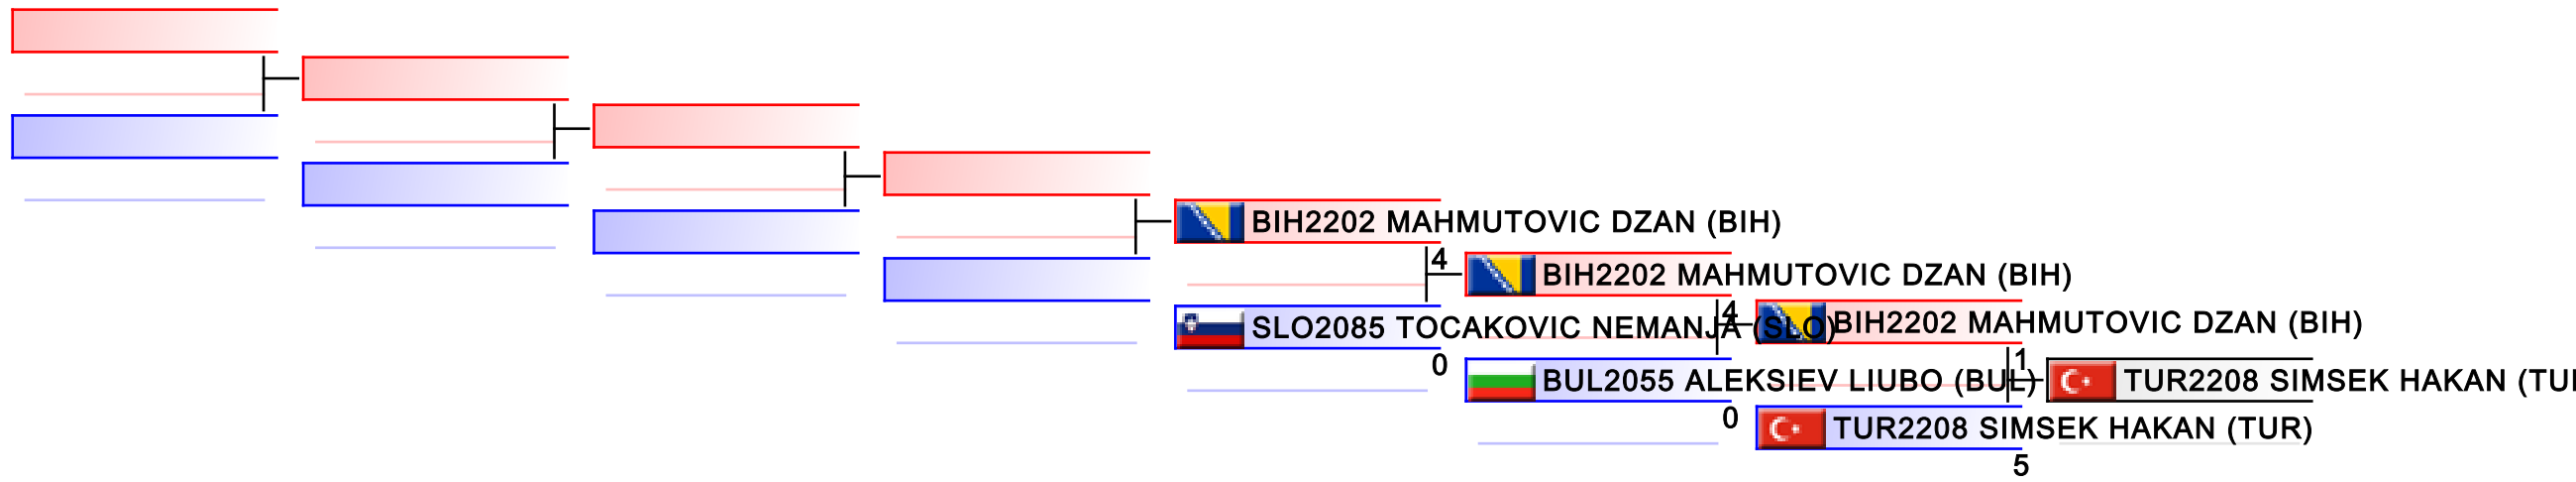

REPECHAGE: 13 Yrs Kumite Male -45 kg(1)