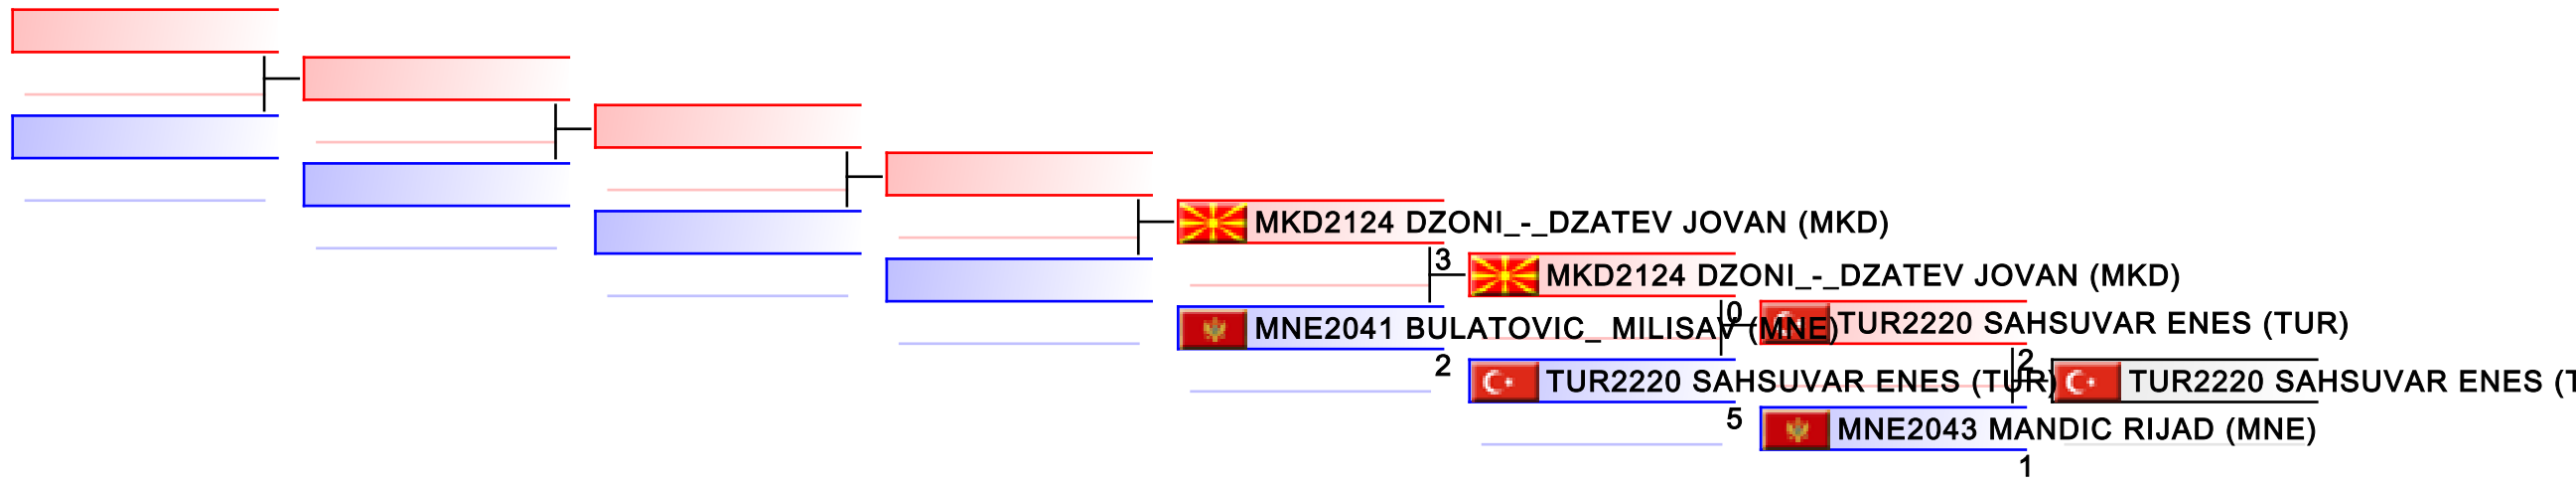

REPECHAGE: 12 Yrs Kumite Male -35 kg(1)