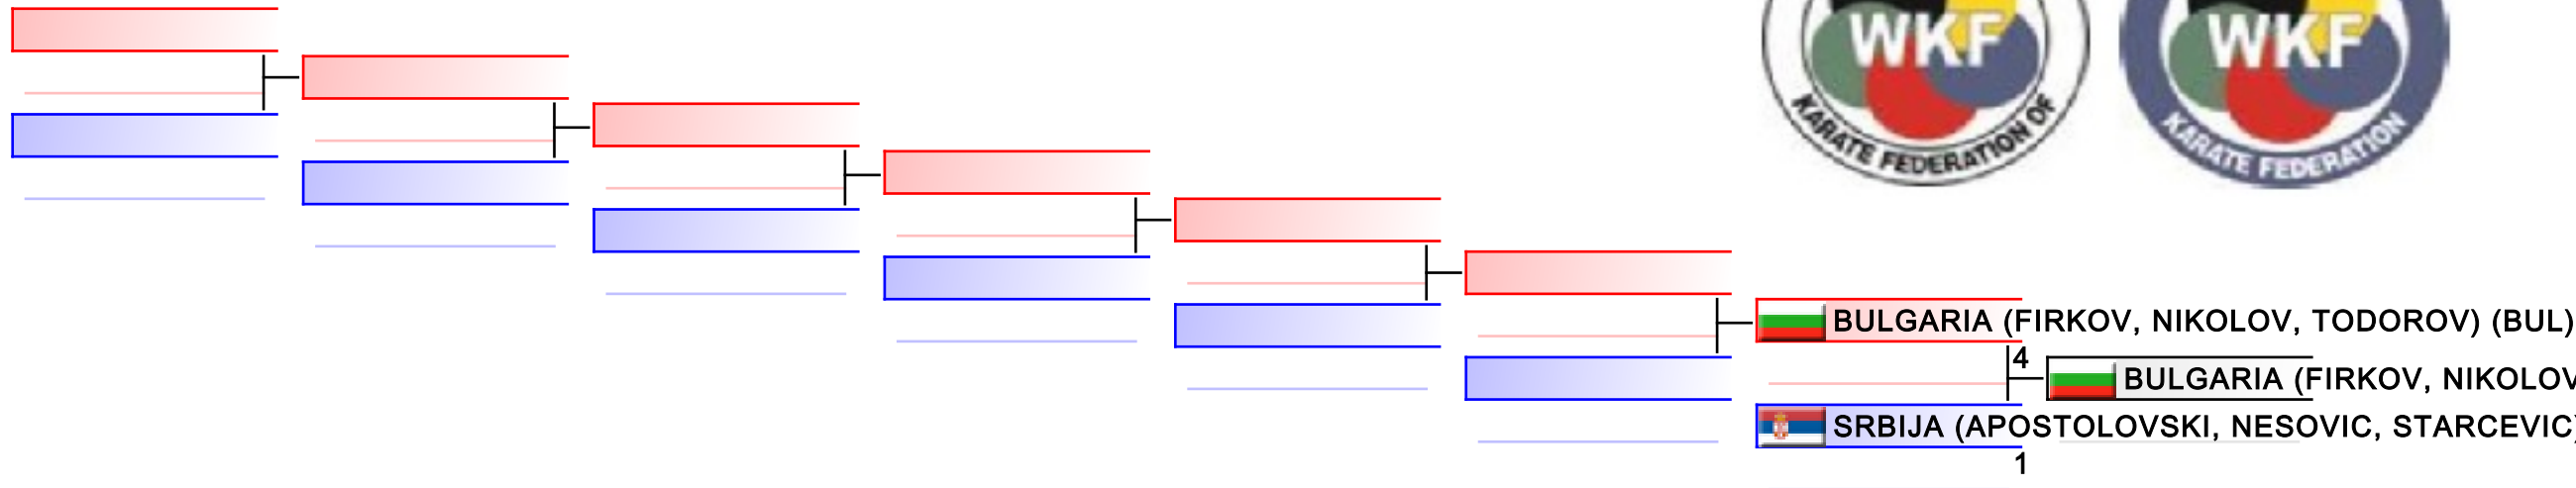

11-12 Yrs Kata Team Male

Balkan Championships for Children 2015

WKF Manager (c) WKF and sportdata GmbH & Co KG 2000-2015(2015-05-31 12:15) v 8.4.0 build 1 License: SDIL Ideal Marku AUT 2015 (expire 2015-12-31)

Tatami
6

Pool
1