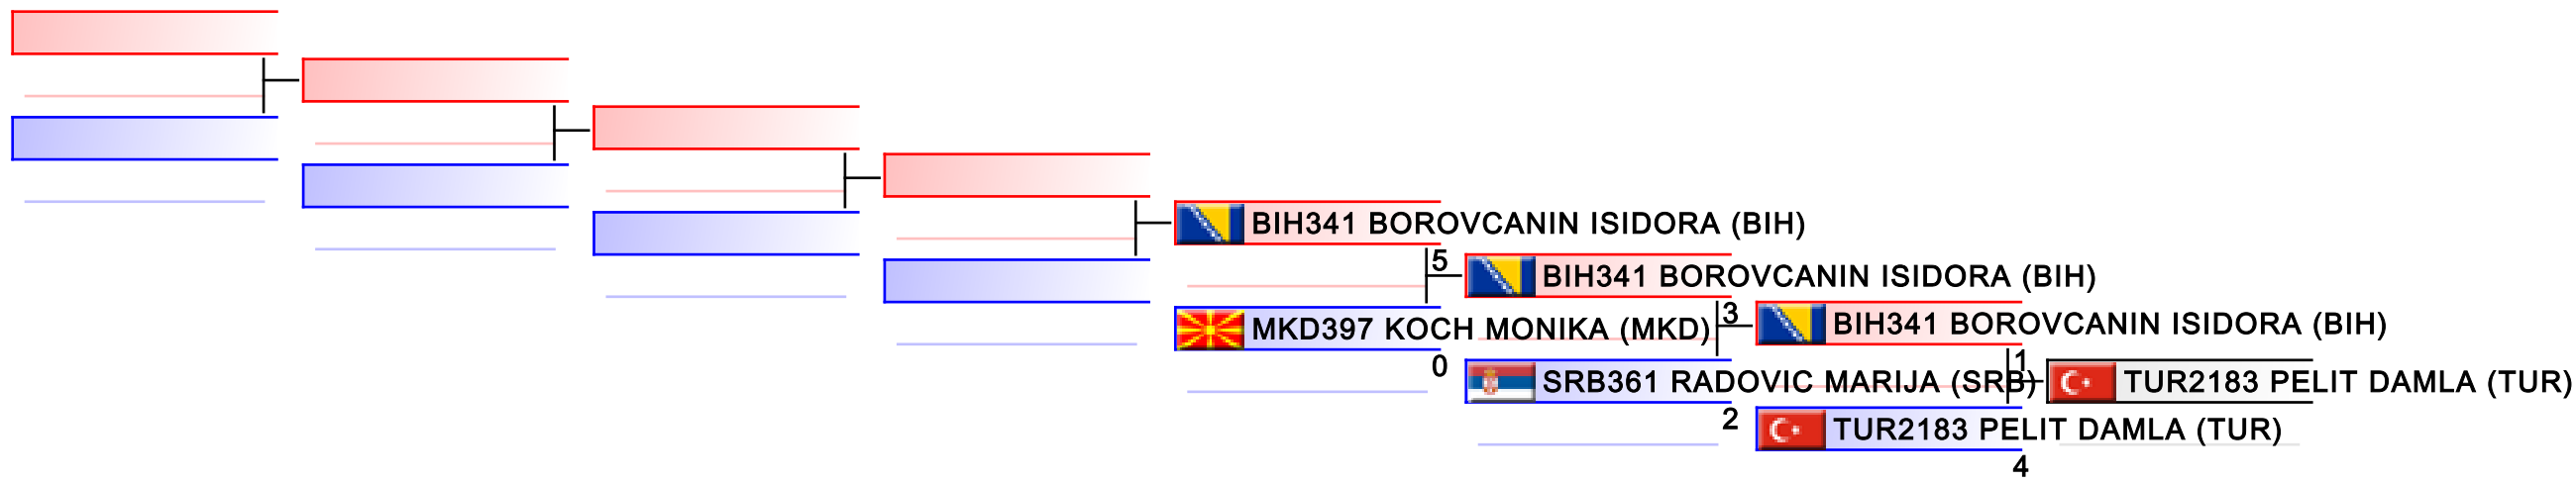

REPECHAGE: 14 Yrs Kata Individual Female(1)