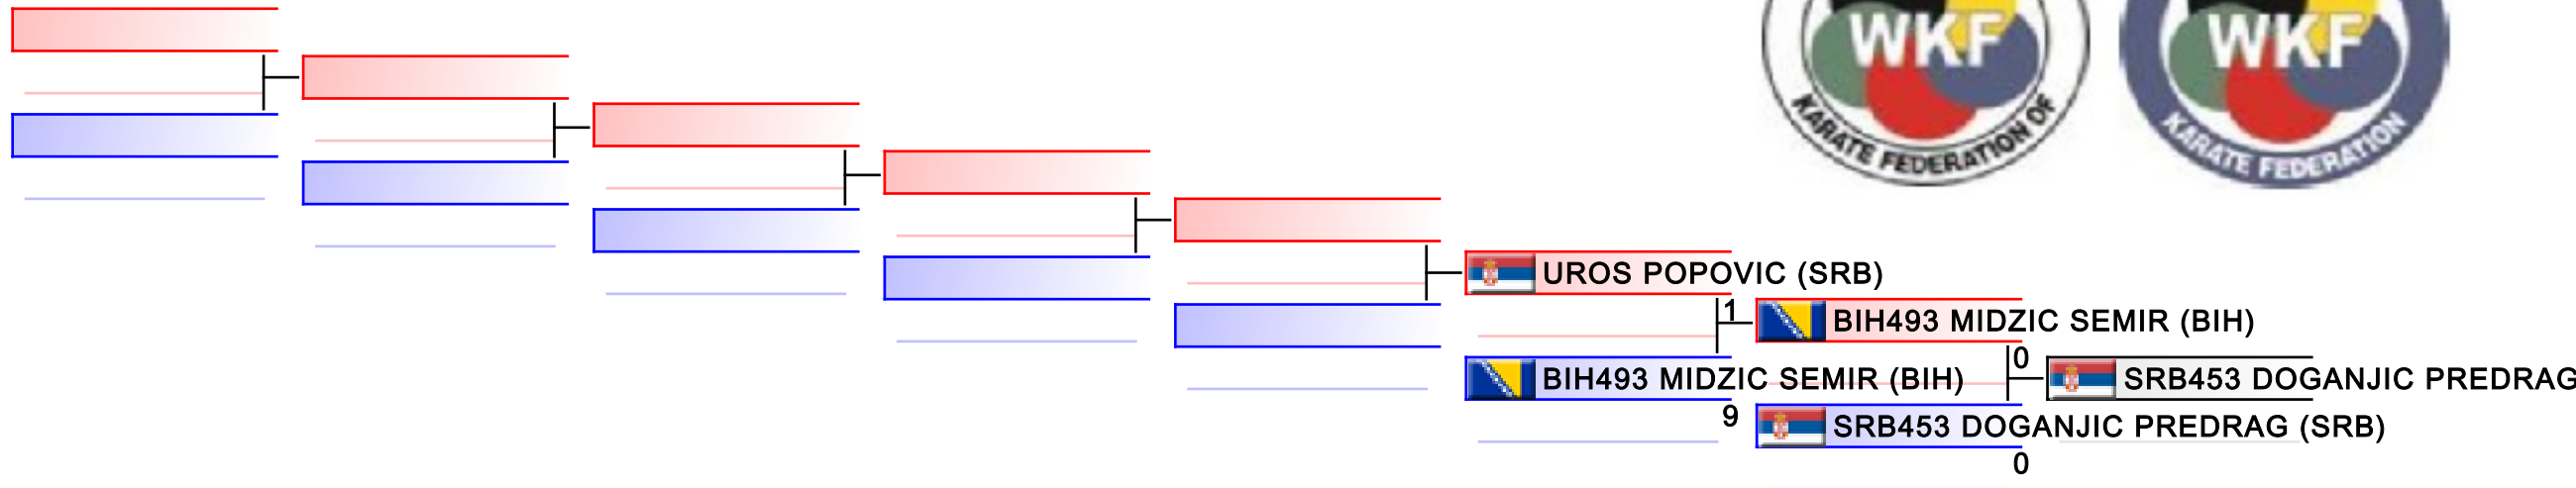

13 Yrs Kumite Male -45 kg

Balkan Championships for Children 2015

WKF Manager (c) WKF and sportdata GmbH & Co KG 2000-2015(2015-05-31 12:15) v 8.4.0 build 1 License: SDIL Ideal Marku AUT 2015 (expire 2015-12-31)

Tatami
5

Pool
1