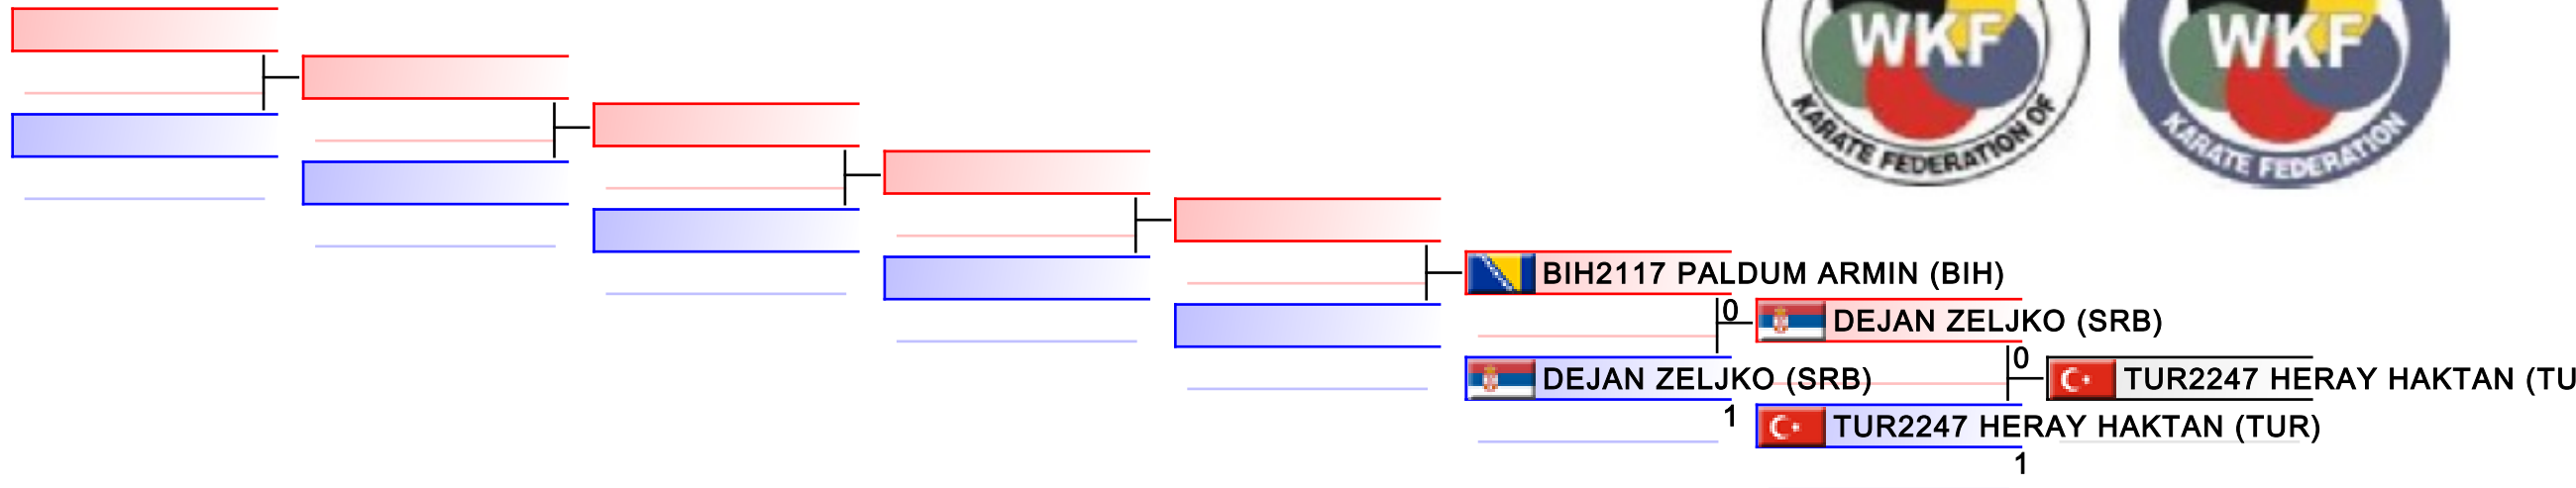

11 Yrs Kumite Male -45 kg

Balkan Championships for Children 2015

Tatami
5

Pool
2

WKF Manager (c) WKF and sportdata GmbH & Co KG 2000-2015(2015-05-31 12:15) v 8.4.0 build 1 License: SDIL Ideal Marku AUT 2015 (expire 2015-12-31)