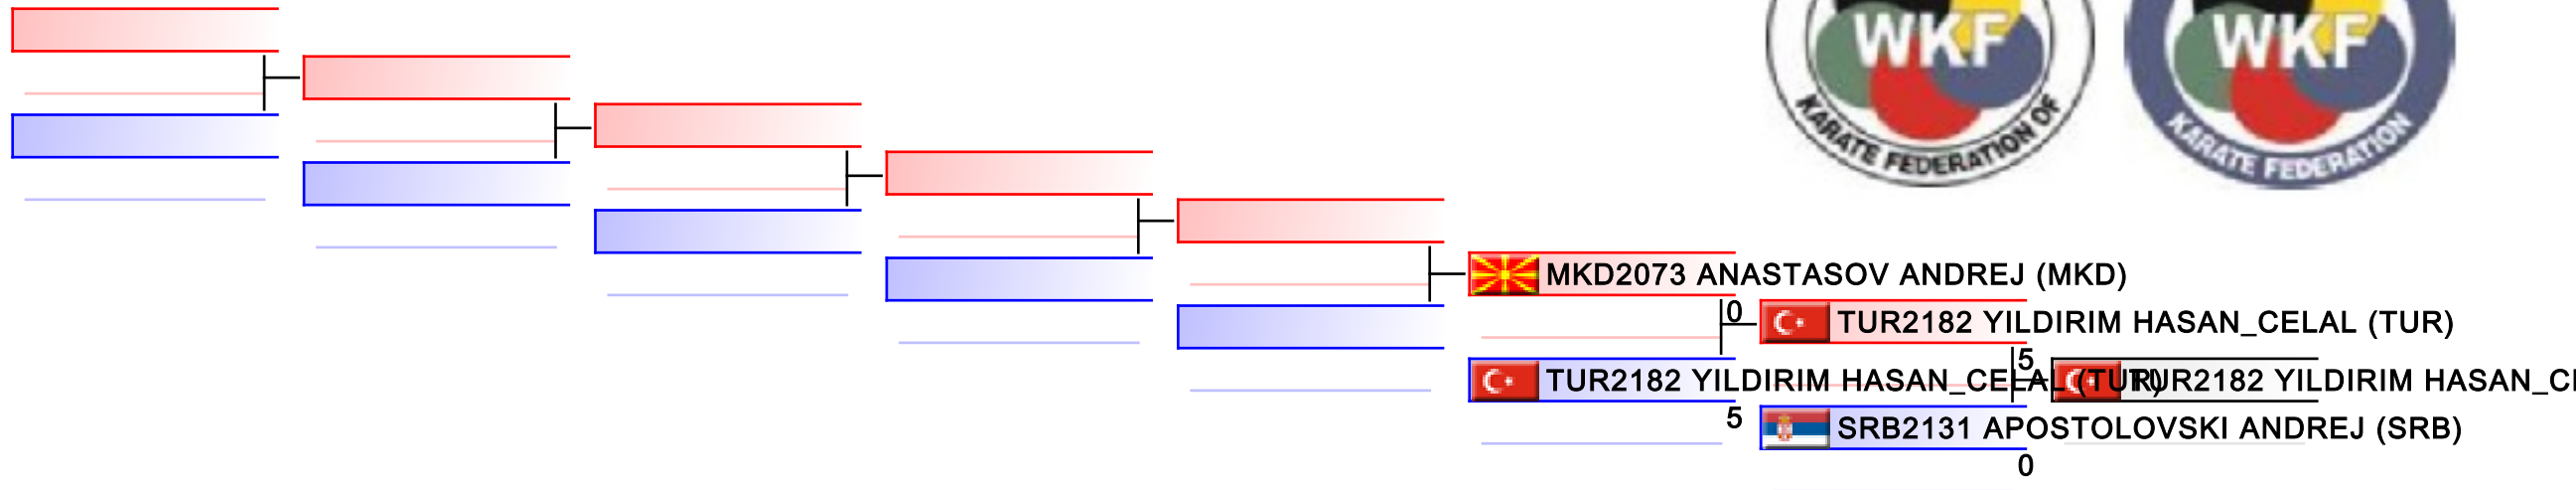

11 Yrs Kata Individual Male

Balkan Championships for Children 2015

Tatami
6

Pool
1

WKF Manager (c) WKF and sportdata GmbH & Co KG 2000-2015(2015-05-31 12:15) v 8.4.0 build 1 License: SDIL Ideal Marku AUT 2015 (expire 2015-12-31)