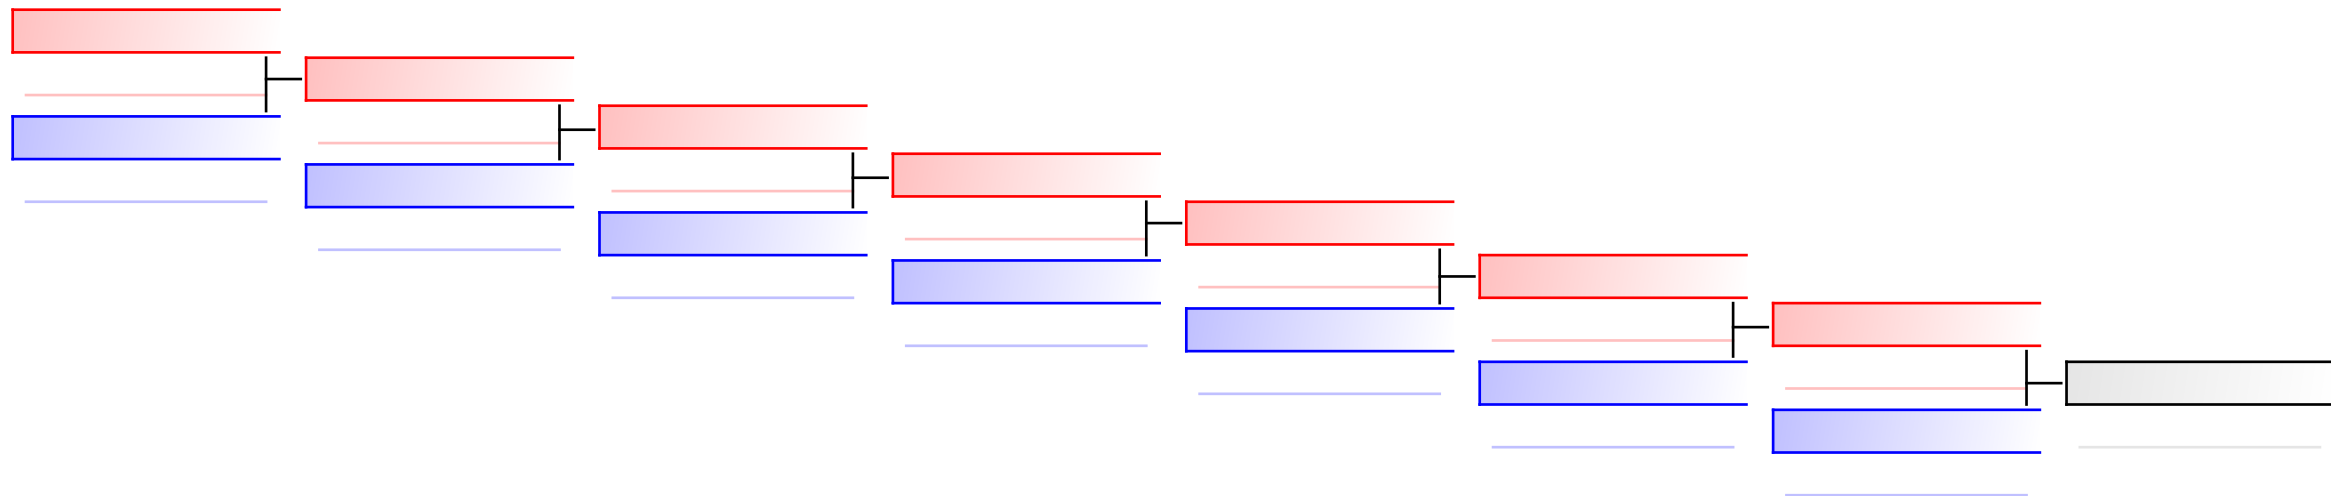

REPECHAGE: 11 Yrs Kumite Male -40 kg(2)