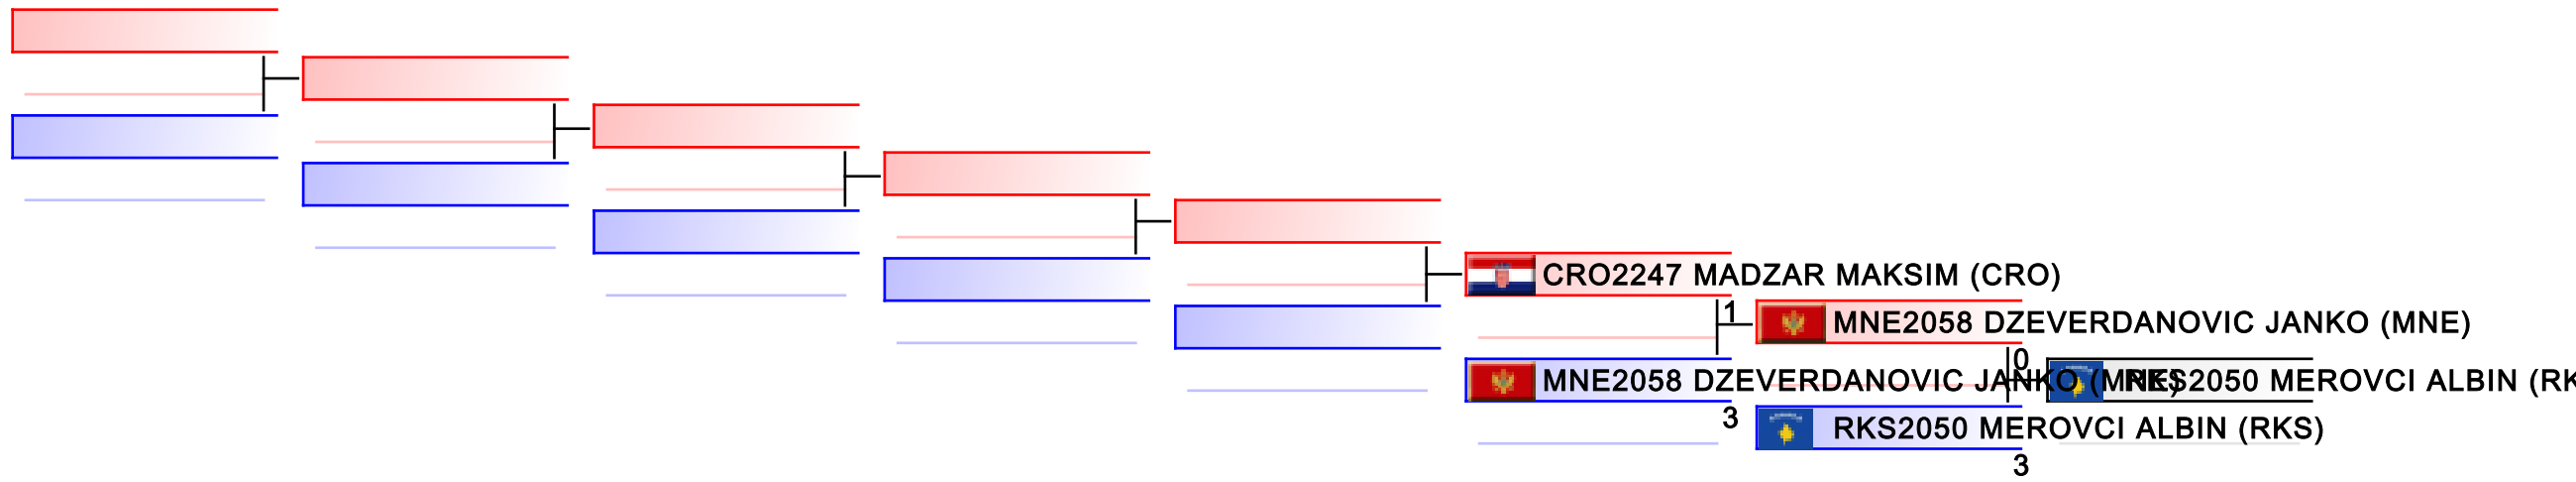

REPECHAGE: 13 Yrs Kumite Male -40 kg(1)