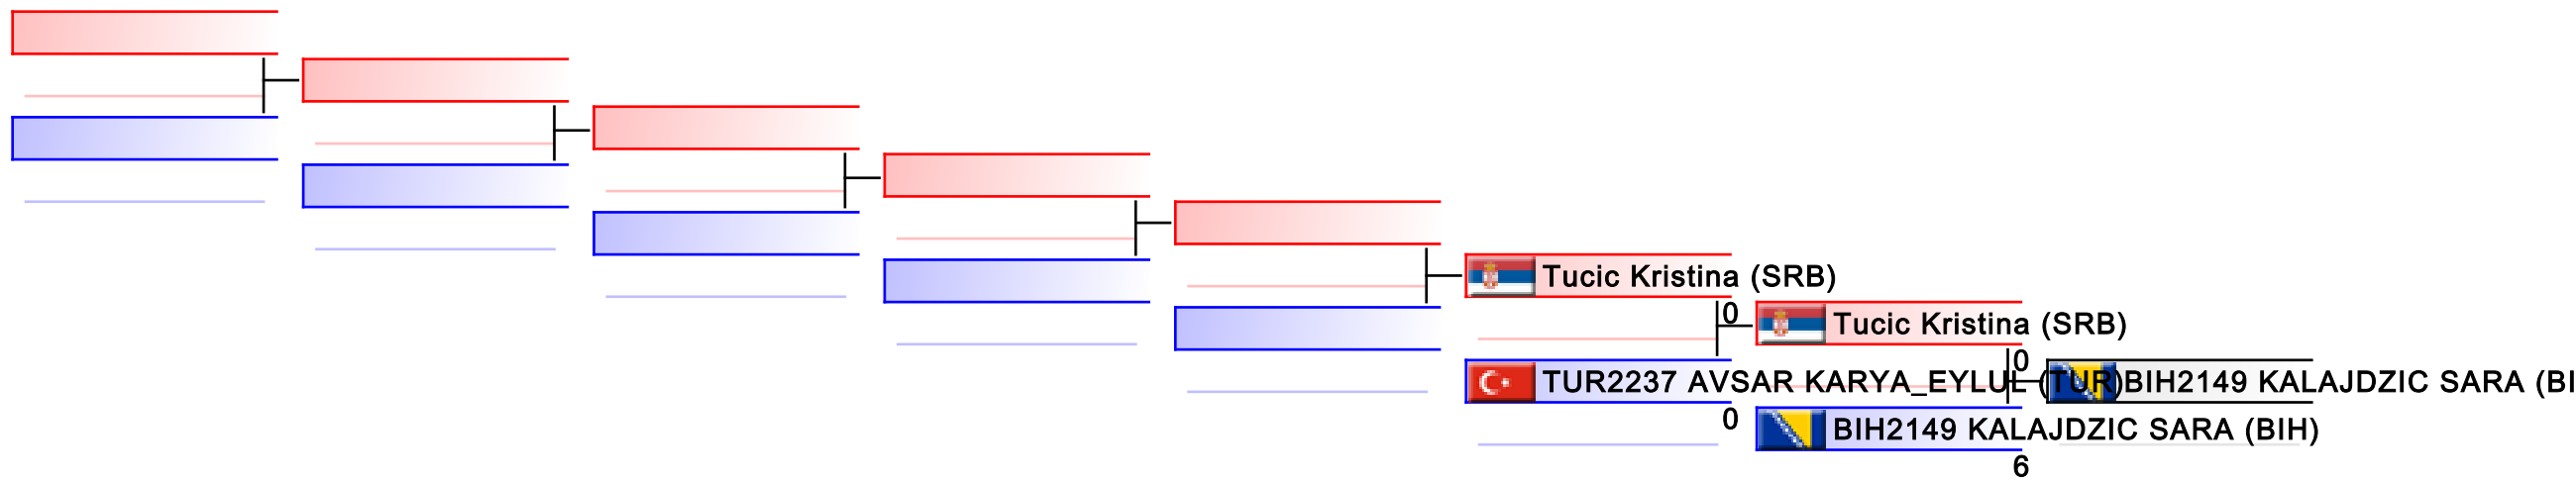

Tatami
2

Pool
1

REPECHAGE: 11 Yrs Kumite Female -35 kg(1)

| | | | | | | | |
|-----------|--|--|--|--|--|--|--|
| Referees: | | | | | | | |
|-----------|--|--|--|--|--|--|--|

11 Yrs Kumite Female -40 kg

Balkan Championships for Children 2015