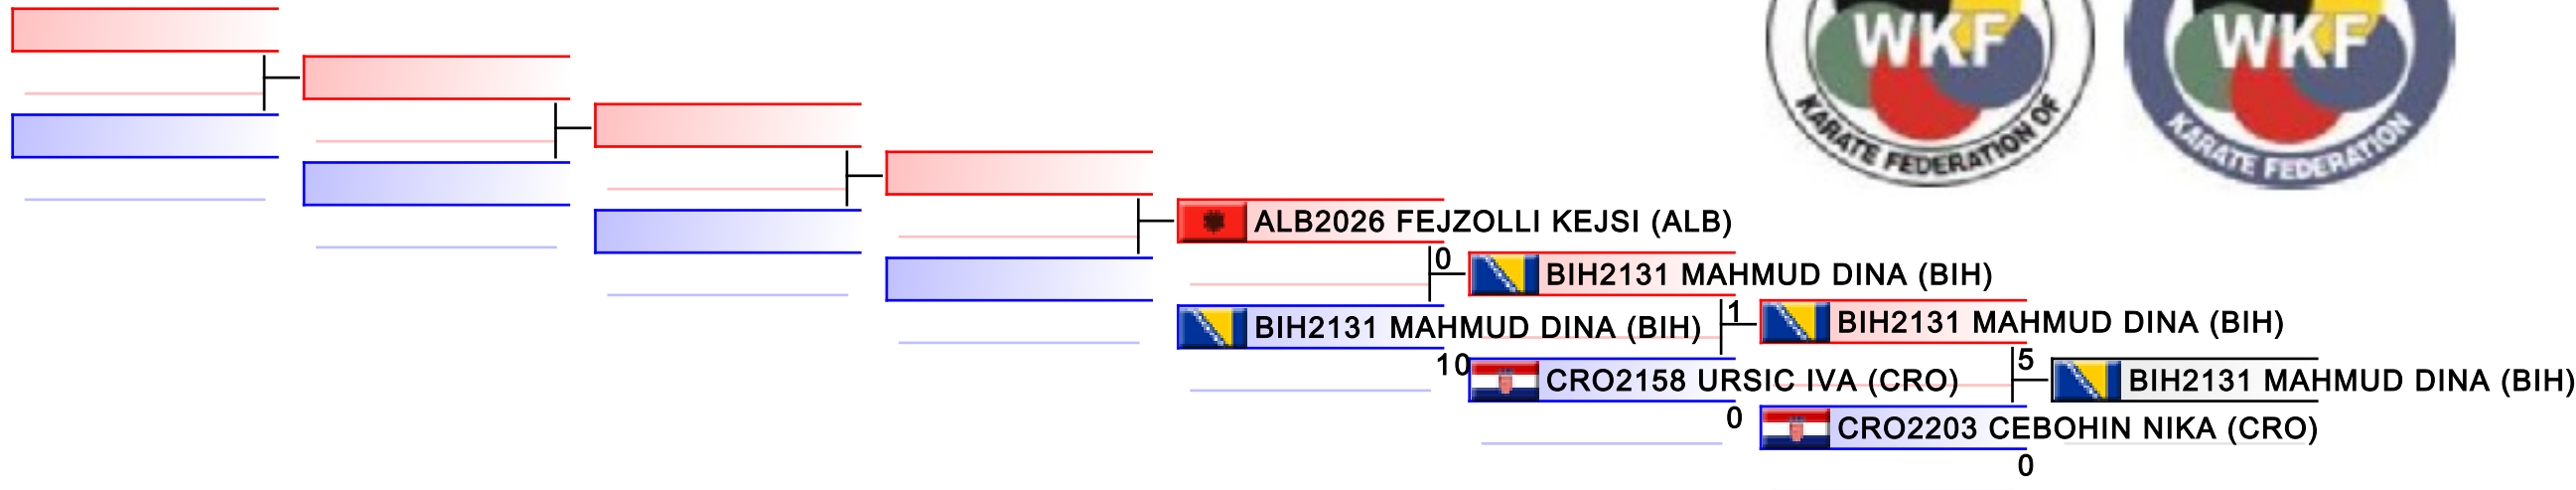

14 Years Kumite Female +54 kg

Balkan Championships for Children 2015

WKF Manager (c) WKF and sportdata GmbH & Co KG 2000-2015(2015-05-31 12:15) v 8.4.0 build 1 License: SDIL Ideal Marku AUT 2015 (expire 2015-12-31)

Tatami
6

Pool
1