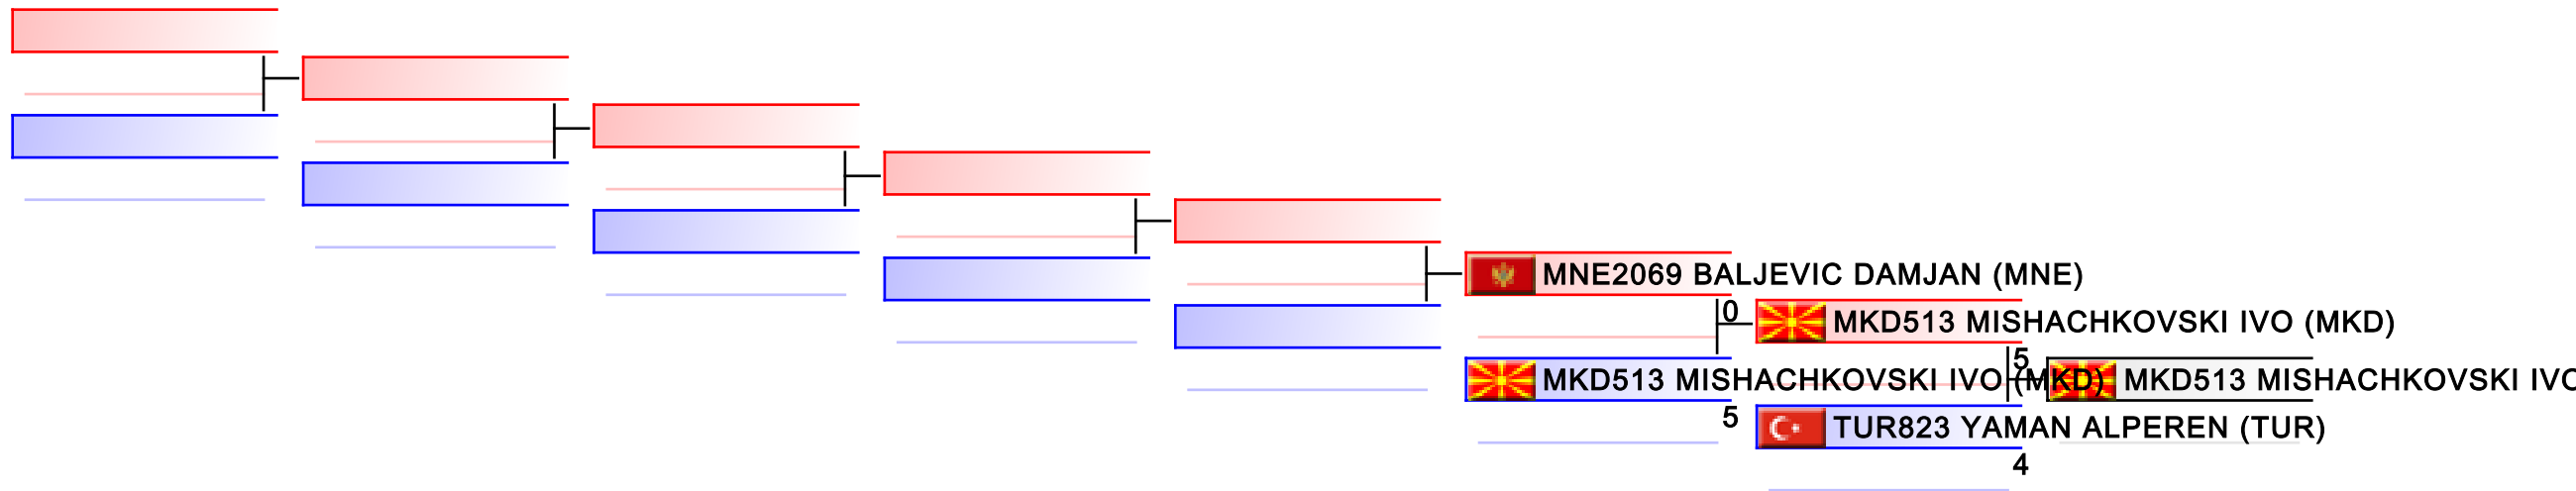

REPECHAGE: 13 Yrs Kumite Male -55 kg(1)