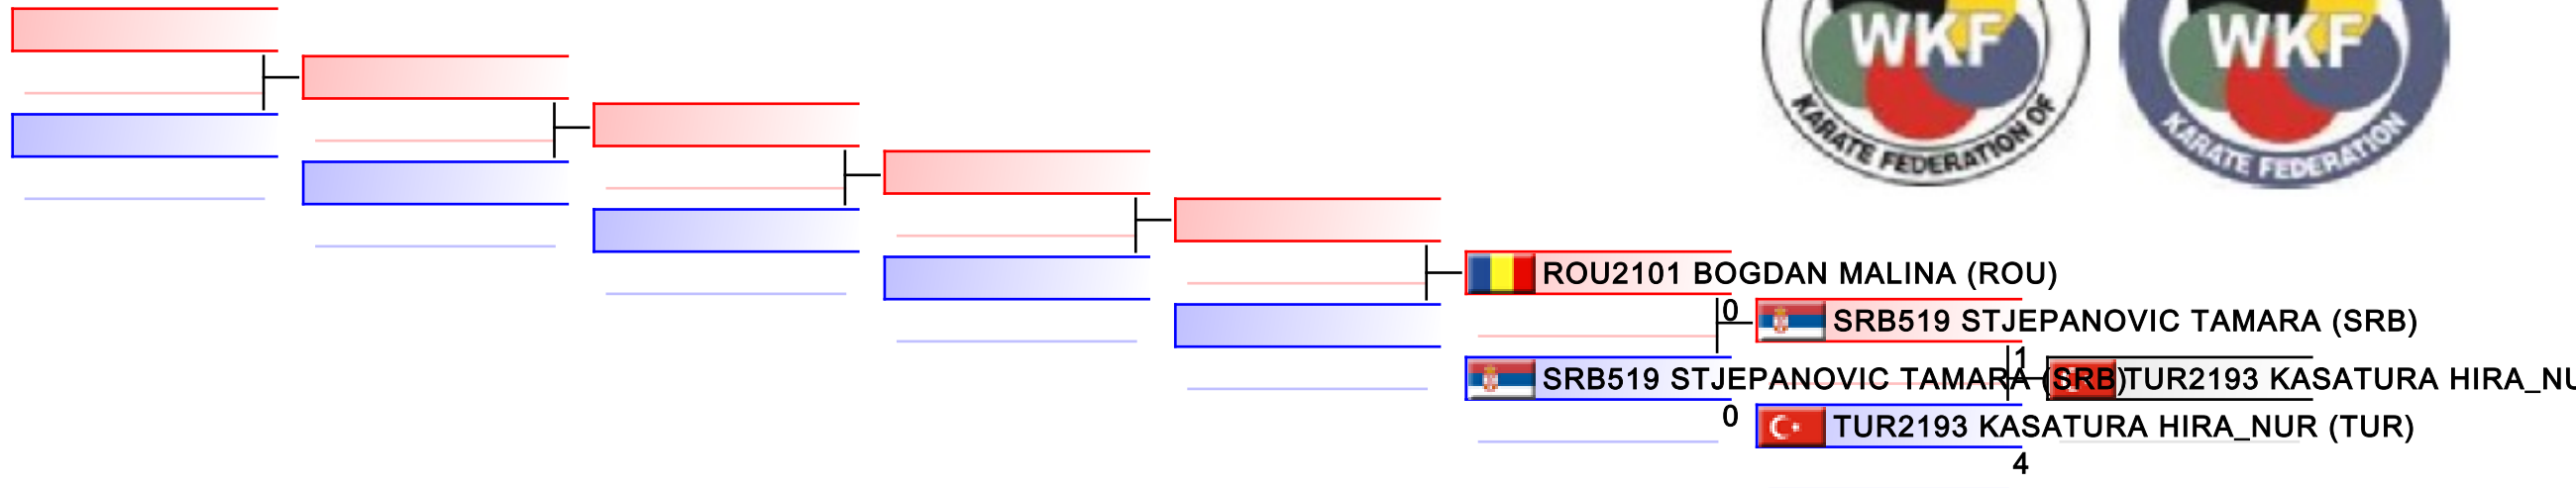

14 Years Kumite Female -54 kg

Balkan Championships for Children 2015

WKF Manager (c) WKF and sportdata GmbH & Co KG 2000-2015(2015-05-31 12:15) v 8.4.0 build 1 License: SDIL Ideal Marku AUT 2015 (expire 2015-12-31)

Tatami
5

Pool
1