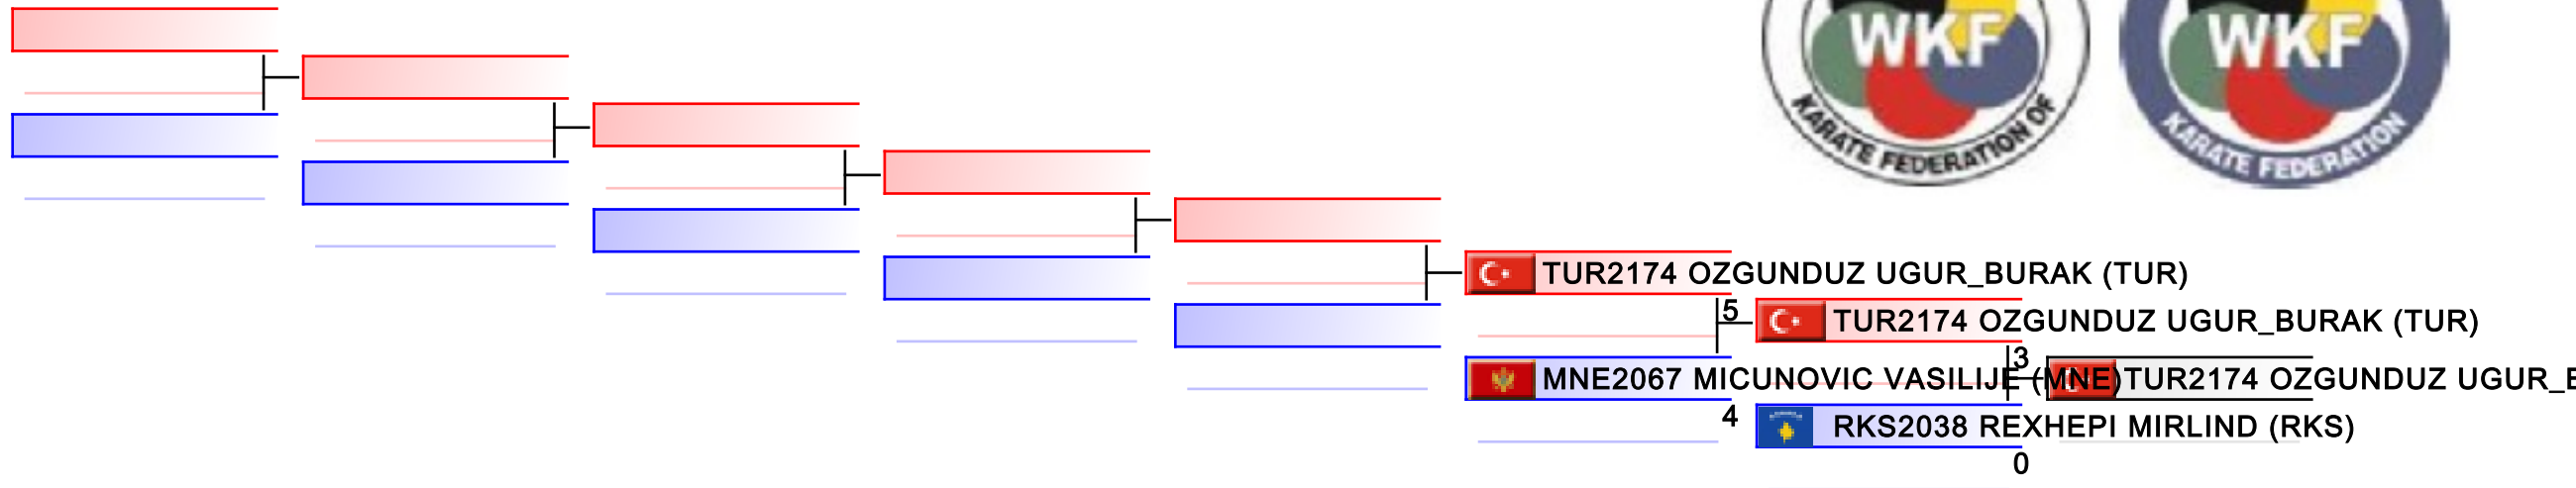

13 Yrs Kumite Male -55 kg

Balkan Championships for Children 2015

WKF Manager (c) WKF and sportdata GmbH & Co KG 2000-2015(2015-05-31 12:15) v 8.4.0 build 1 License: SDIL Ideal Marku AUT 2015 (expire 2015-12-31)

Tatami
2

Pool
1