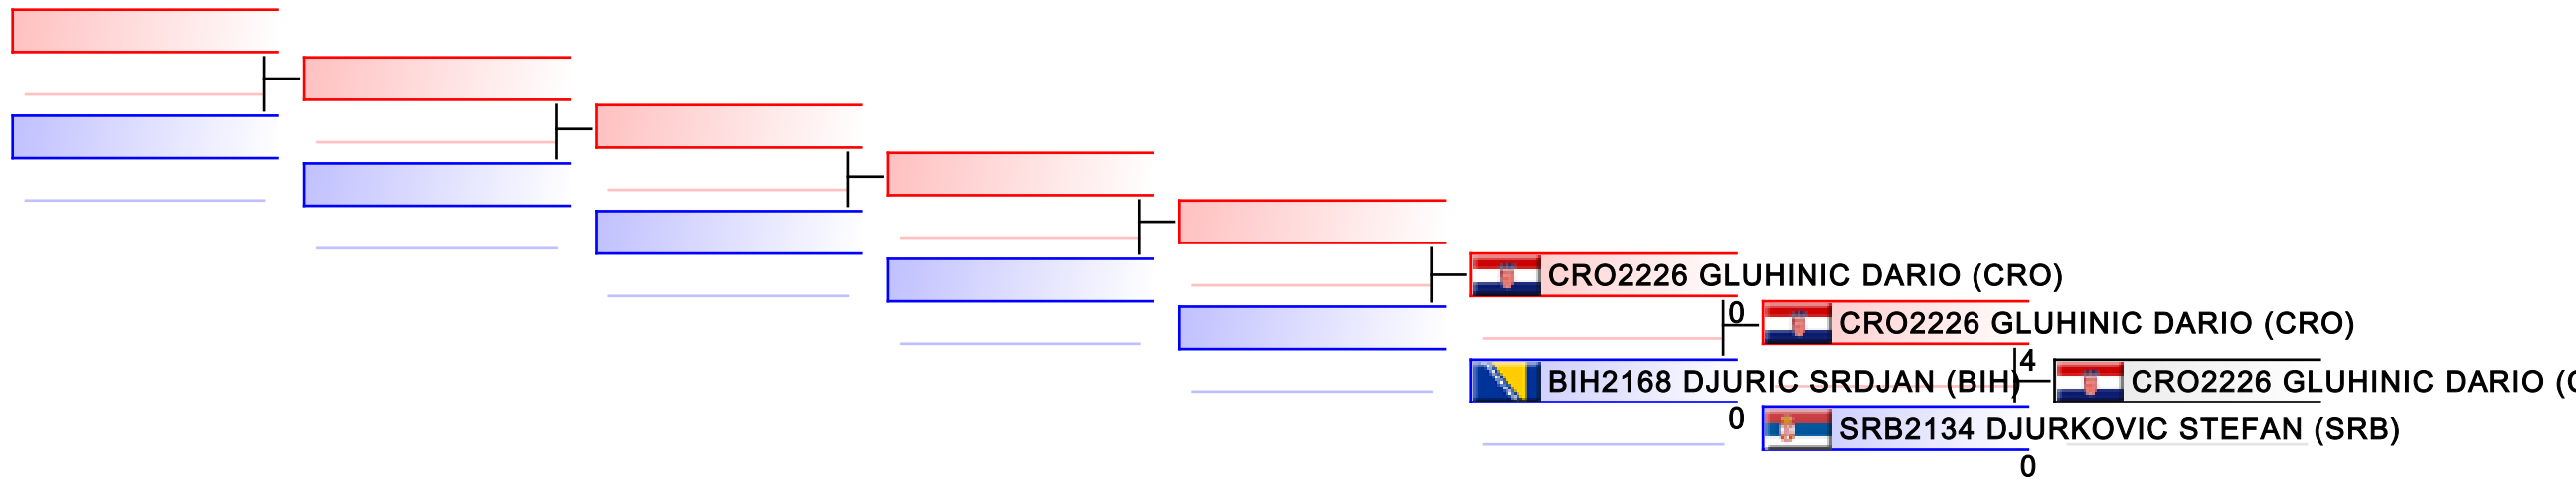

REPECHAGE: 12 Yrs Kumite Male +50 kg(1)