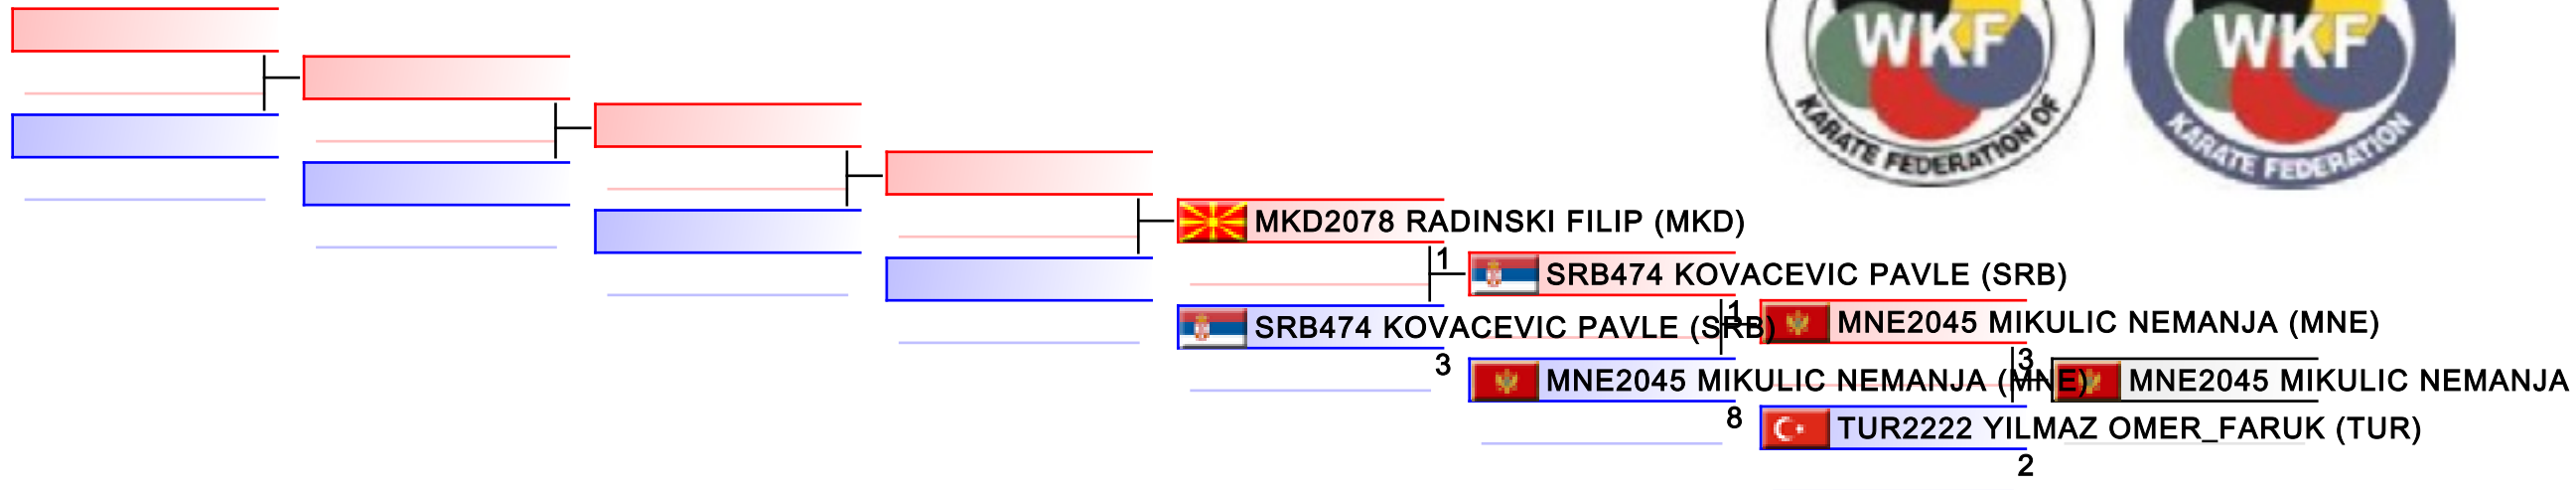

12 Yrs Kumite Male -40 kg

Balkan Championships for Children 2015

WKF Manager (c) WKF and sportdata GmbH & Co KG 2000-2015(2015-05-31 12:15) v 8.4.0 build 1 License: SDIL Ideal Marku AUT 2015 (expire 2015-12-31)

Tatami
5

Pool
1