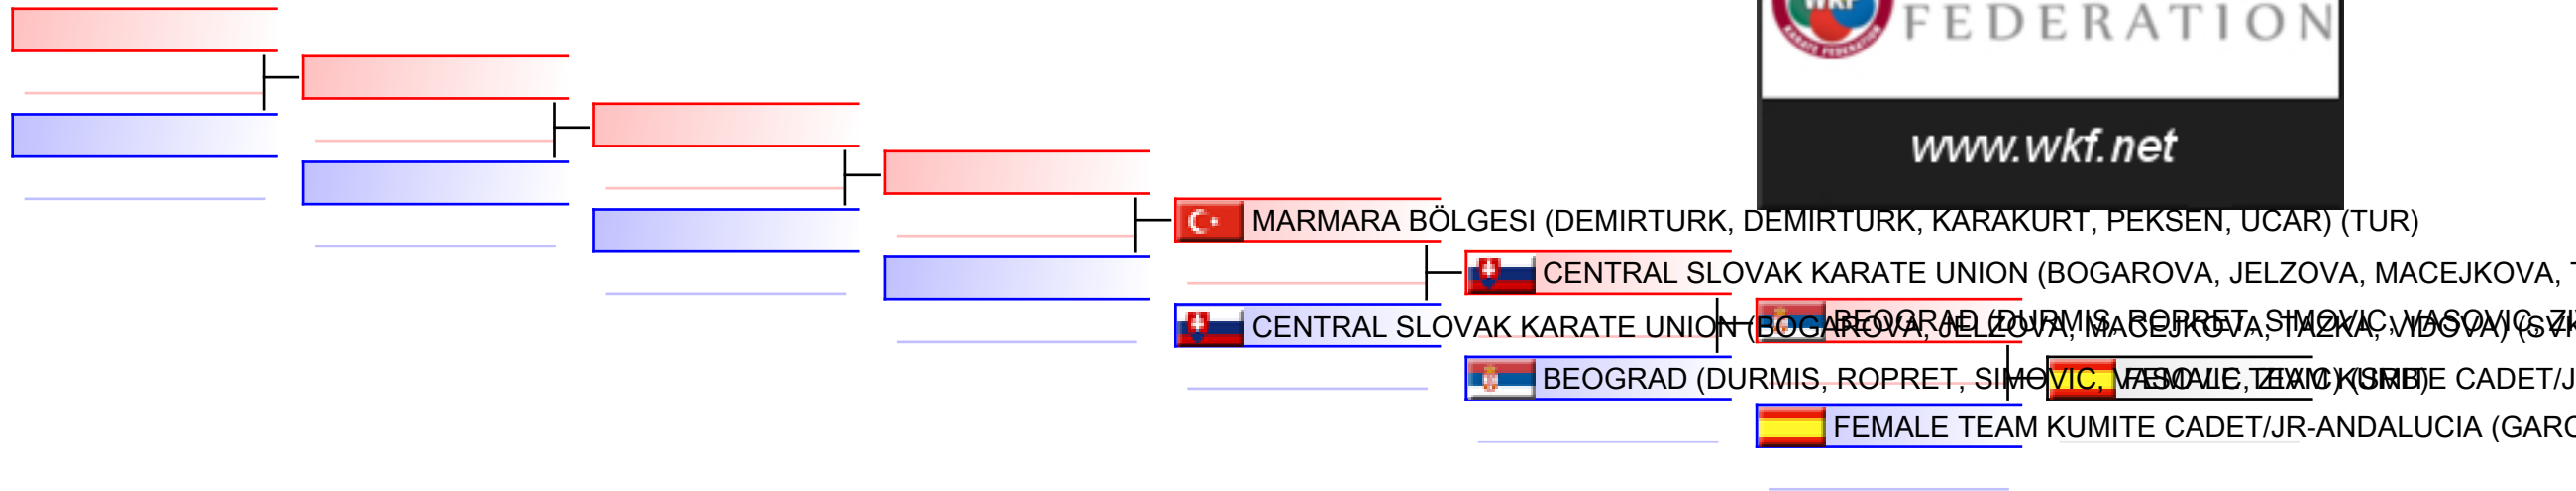

Kumite Team Cadet and Junior Female

13th EKF Championships for Regions

WKF Manager (c) WKF and sportdata GmbH & Co KG 2000-2015(2015-06-07 13:12) v 8.4.0 build 1 License: SDIL Koehler 2015 (expire 2015-12-31)

Tatami
3

Pool
3,4