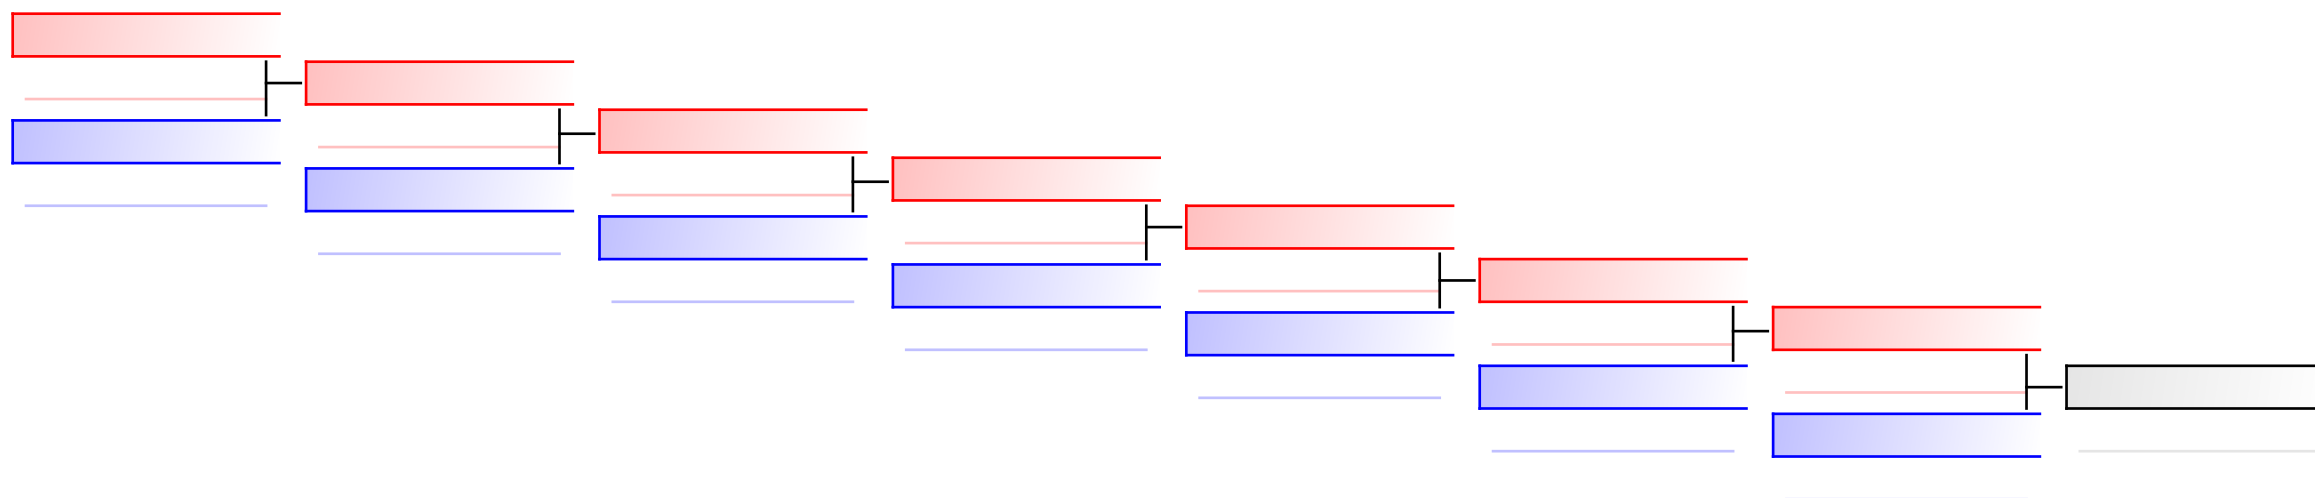

REPECHAGE: Female Team Kumite(3,4)