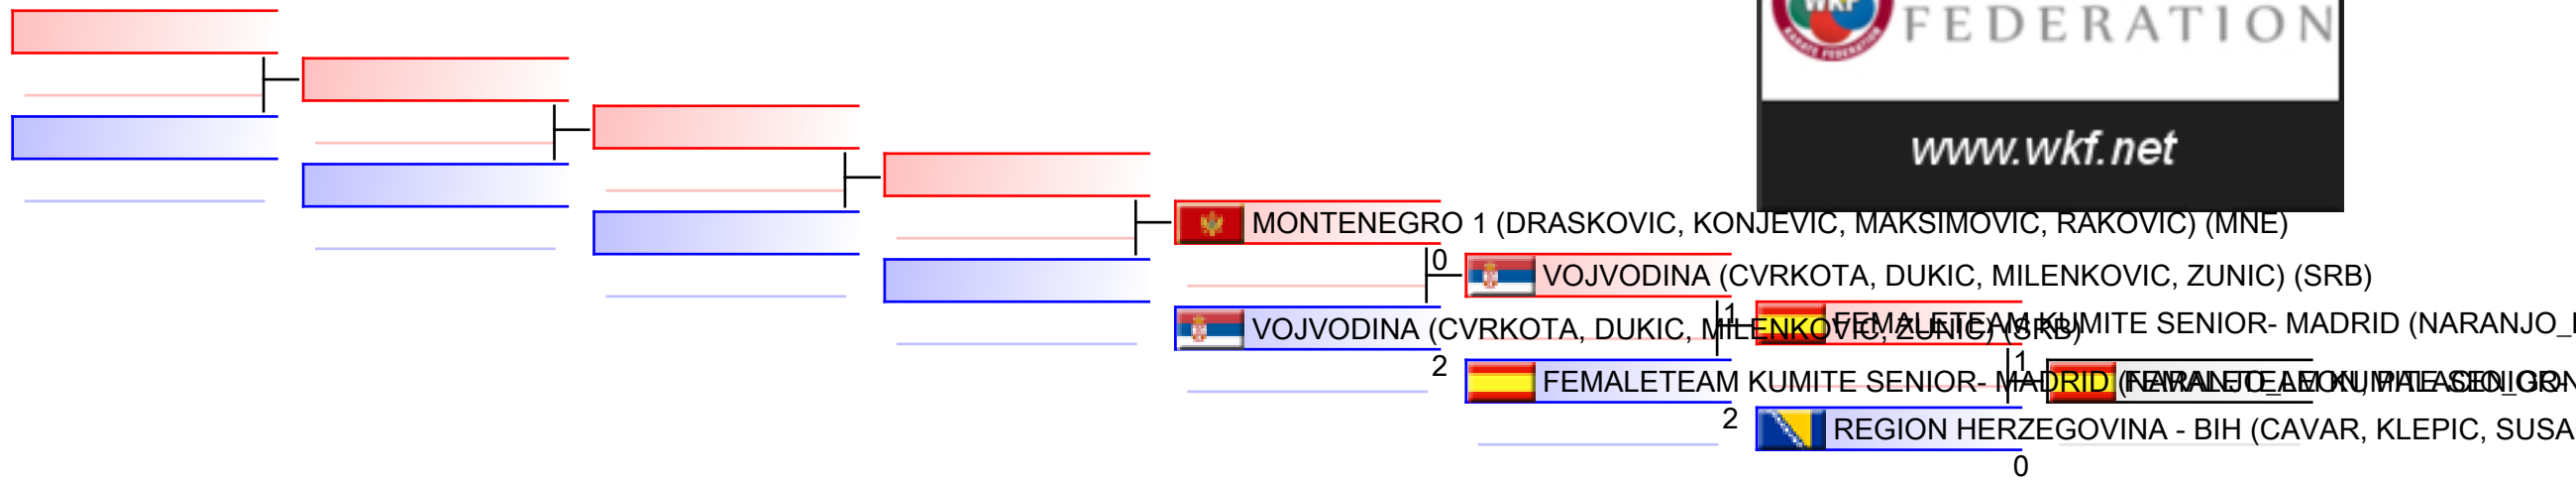

**REPECHAGE: Female Team Kumite(3,4)**

Referees:							
-----------	--	--	--	--	--	--	--

**Female Team Kumite**  
13th EKF Championships for Regions

Tatami  
1

Pool  
1,2

WKF Manager (c) WKF and sportdata GmbH & Co KG 2000-2015(2015-06-07 13:12) v 8.4.0 build 1 License: SDIL Koehler 2015 (expire 2015-12-31)