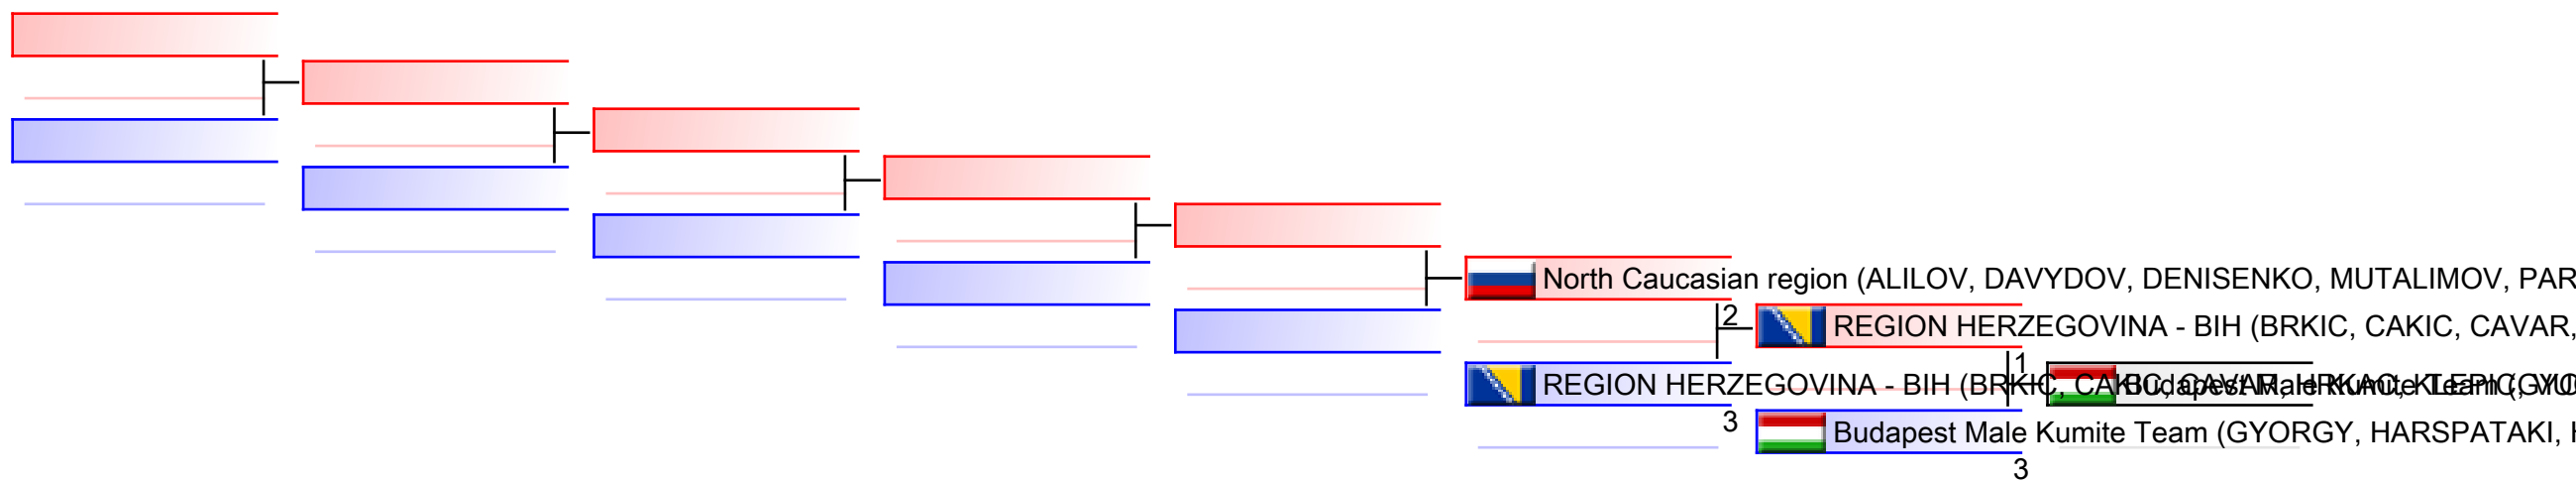

REPECHAGE: Male Team Kumite(4,1,2,3)