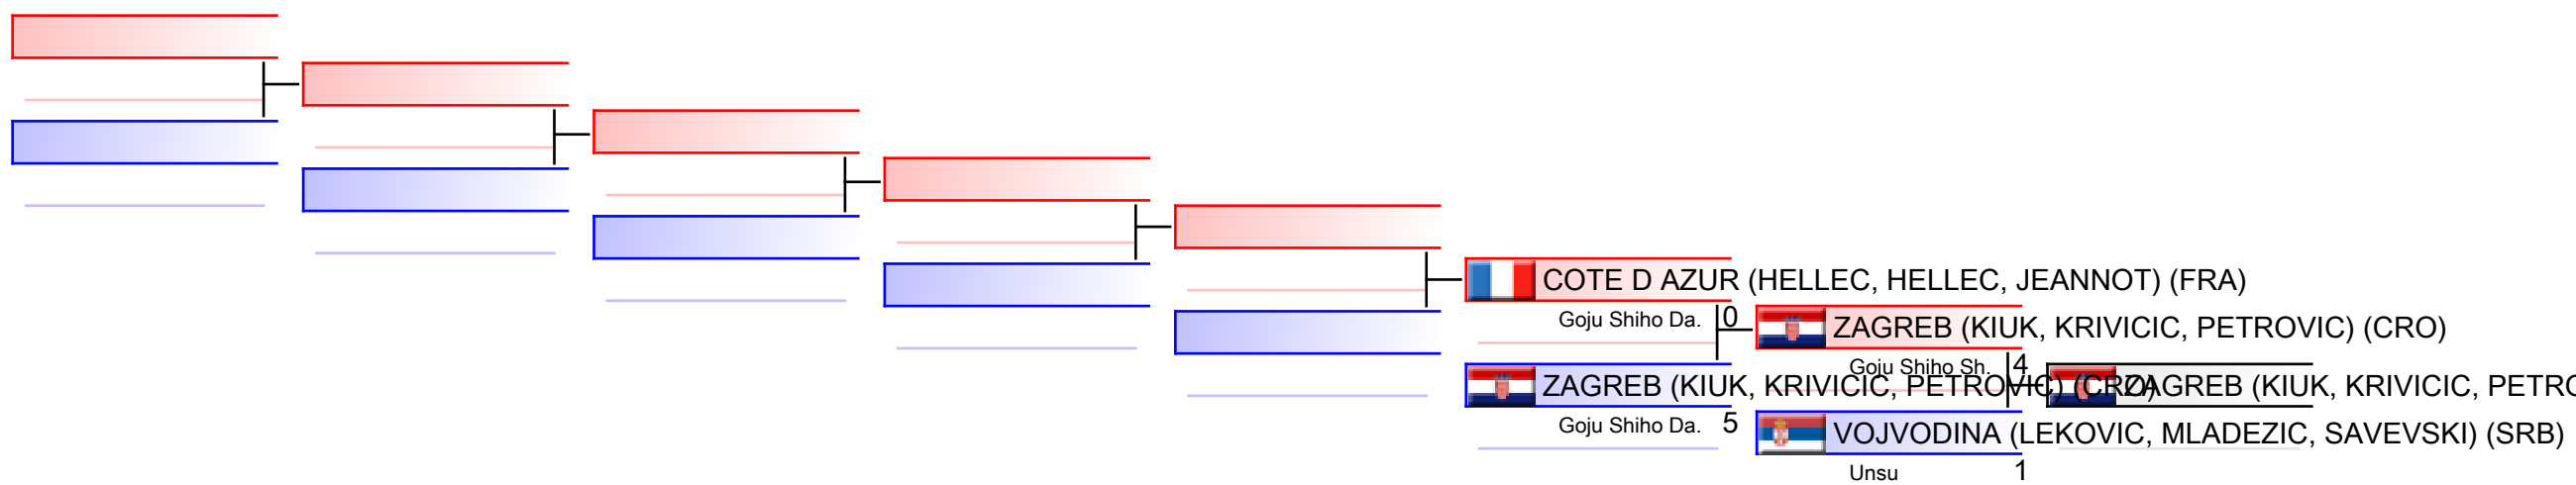

REPECHAGE: Female Team Kata(1)

Referees:							
-----------	--	--	--	--	--	--	--

**Female Team Kumite**  
13th EKF Championships for Regions

Tatami  
4

Pool  
3,4

WKF Manager (c) WKF and sportdata GmbH & Co KG 2000-2015(2015-06-07 13:12) v 8.4.0 build 1 License: SDIL Koehler 2015 (expire 2015-12-31)