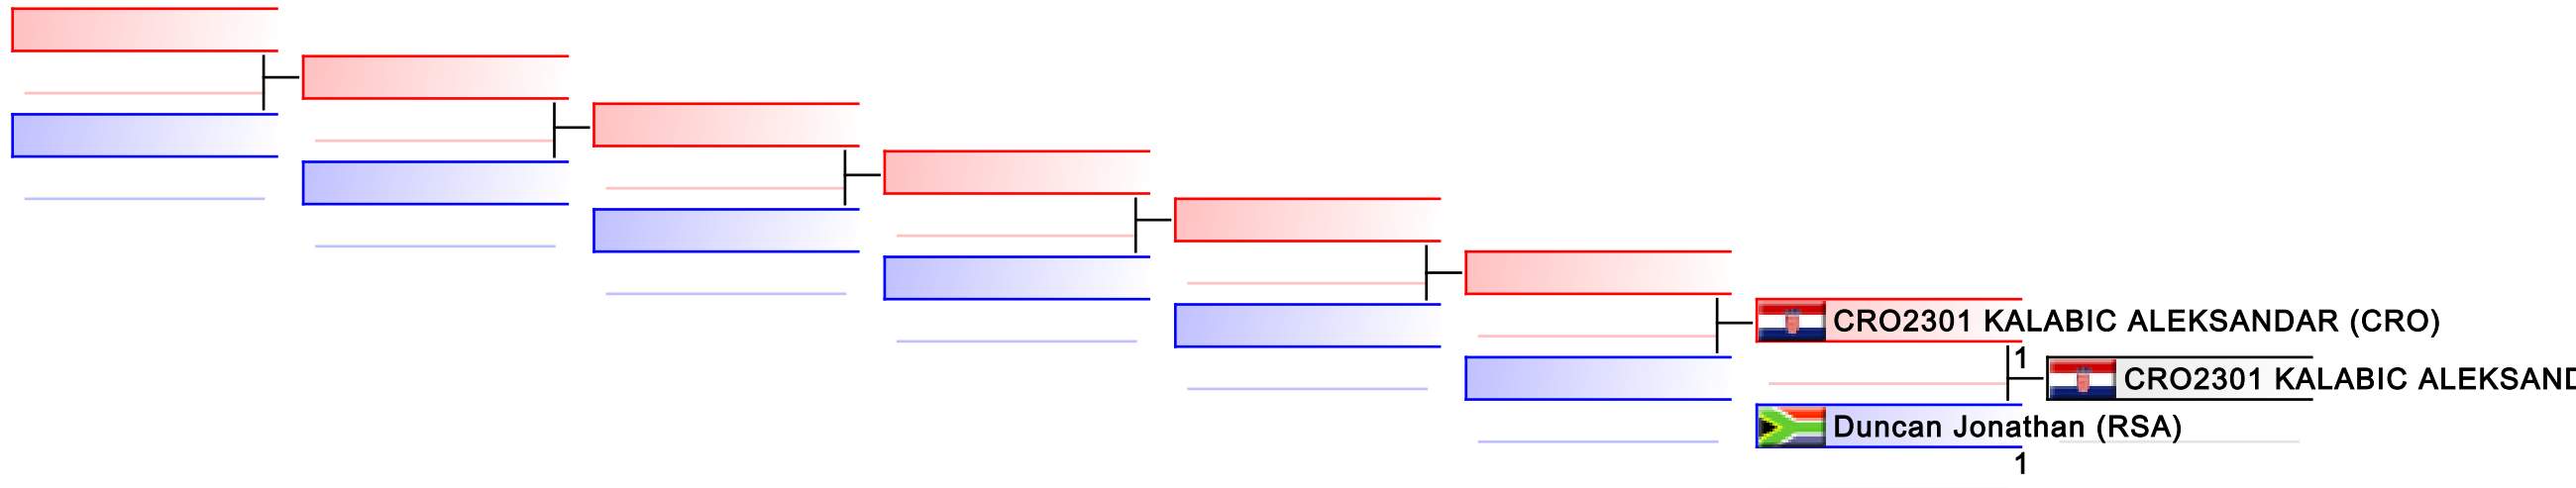

Training Camp and Kids Competition - Kumite Male U14 55+ kg

8th WKF Training Camp & Karate1 Youth Cup

WKF Manager (c) WKF and sportdata GmbH & Co KG 2000-2015(2015-07-04 17:55) v 8.4.0 build 1 License: SDIL Sportdata Internal License (expire 2016-01-01)

Tatami
4

Pool
1