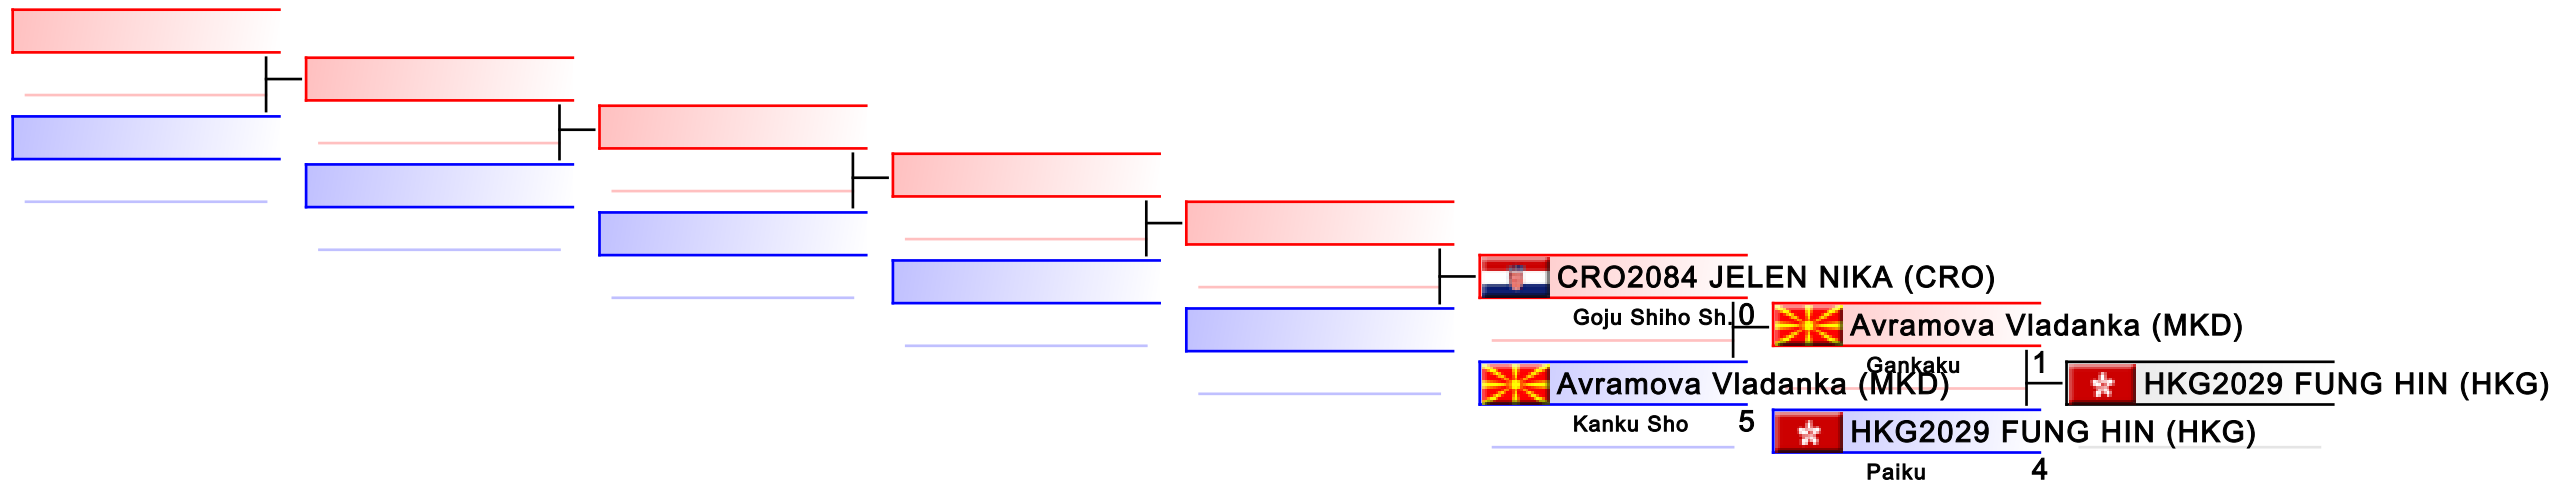

REPECHAGE: Training Camp and Kids Competition - Kata Female U14(1)