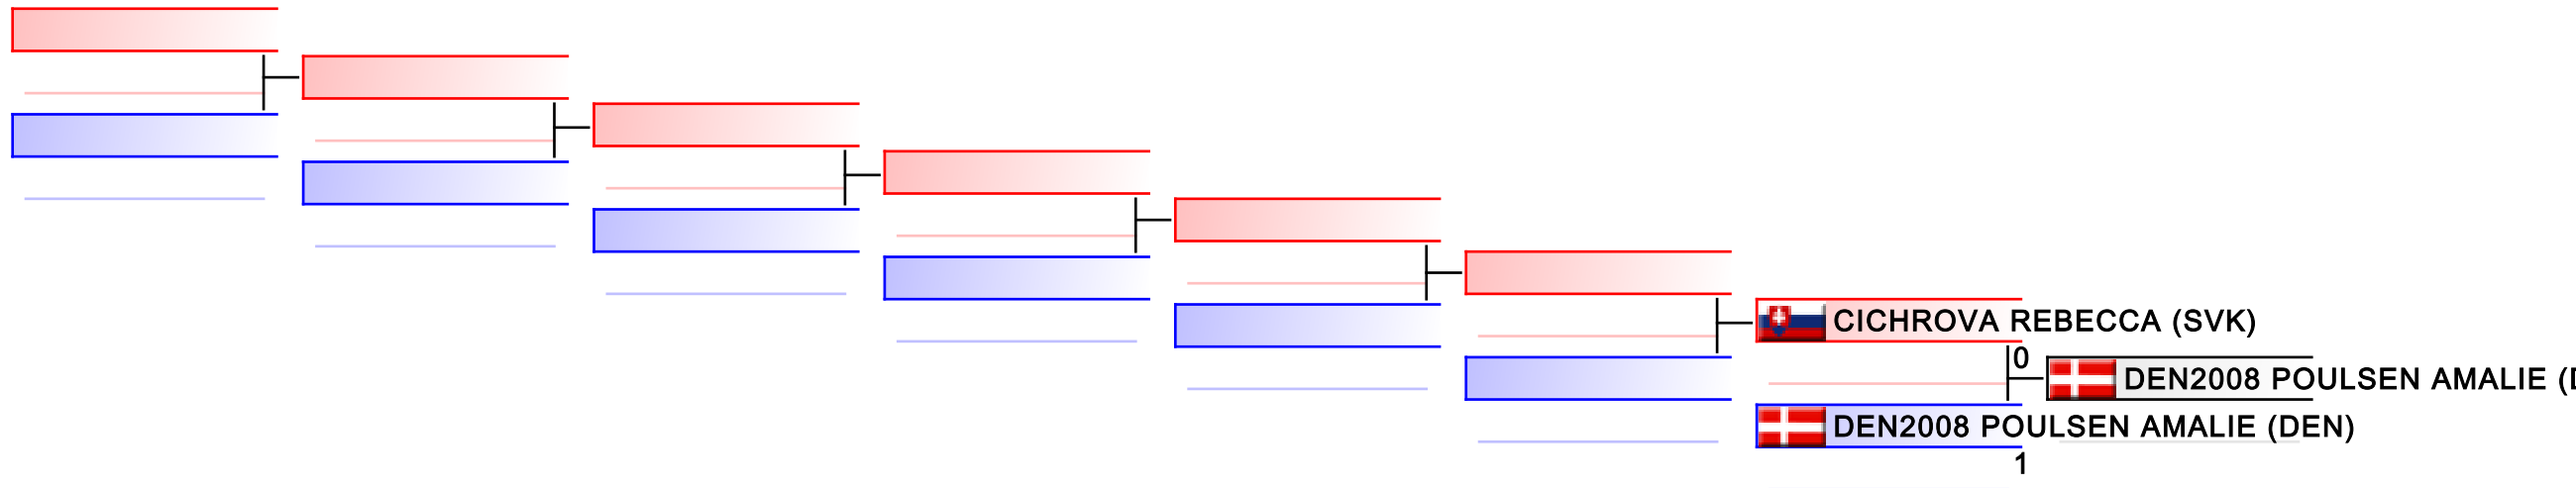

Training Camp and Youth Cup - Kumite Female Junior -48 kg

8th WKF Training Camp & Karate1 Youth Cup

WKF Manager (c) WKF and sportdata GmbH & Co KG 2000-2015(2015-07-04 17:55) v 8.4.0 build 1 License: SDIL Sportdata Internal License (expire 2016-01-01)

Tatami
2

Pool
1