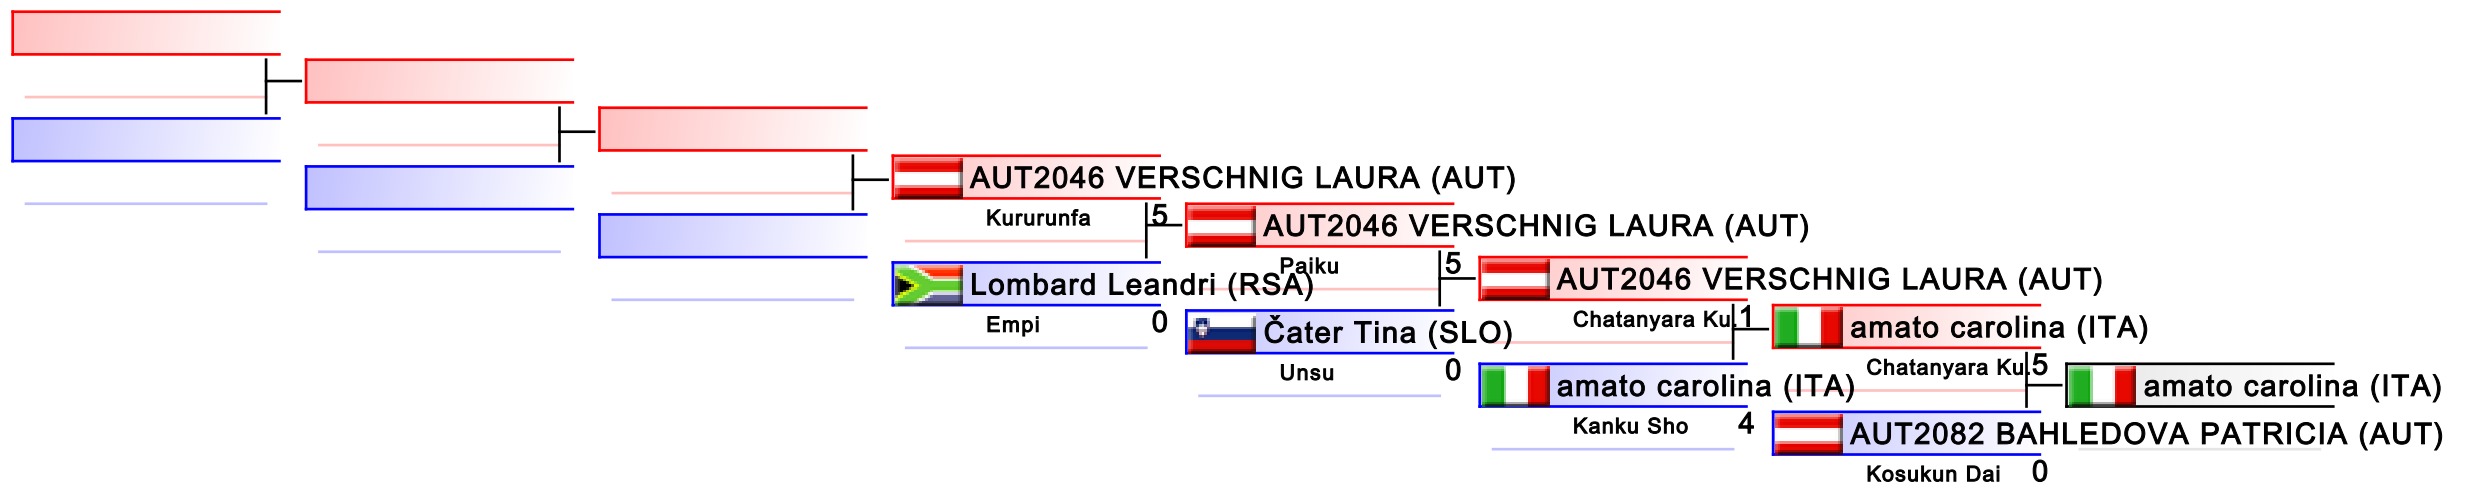

REPECHAGE: Training Camp and Youth Cup - Kata Female Cadet(1,2)