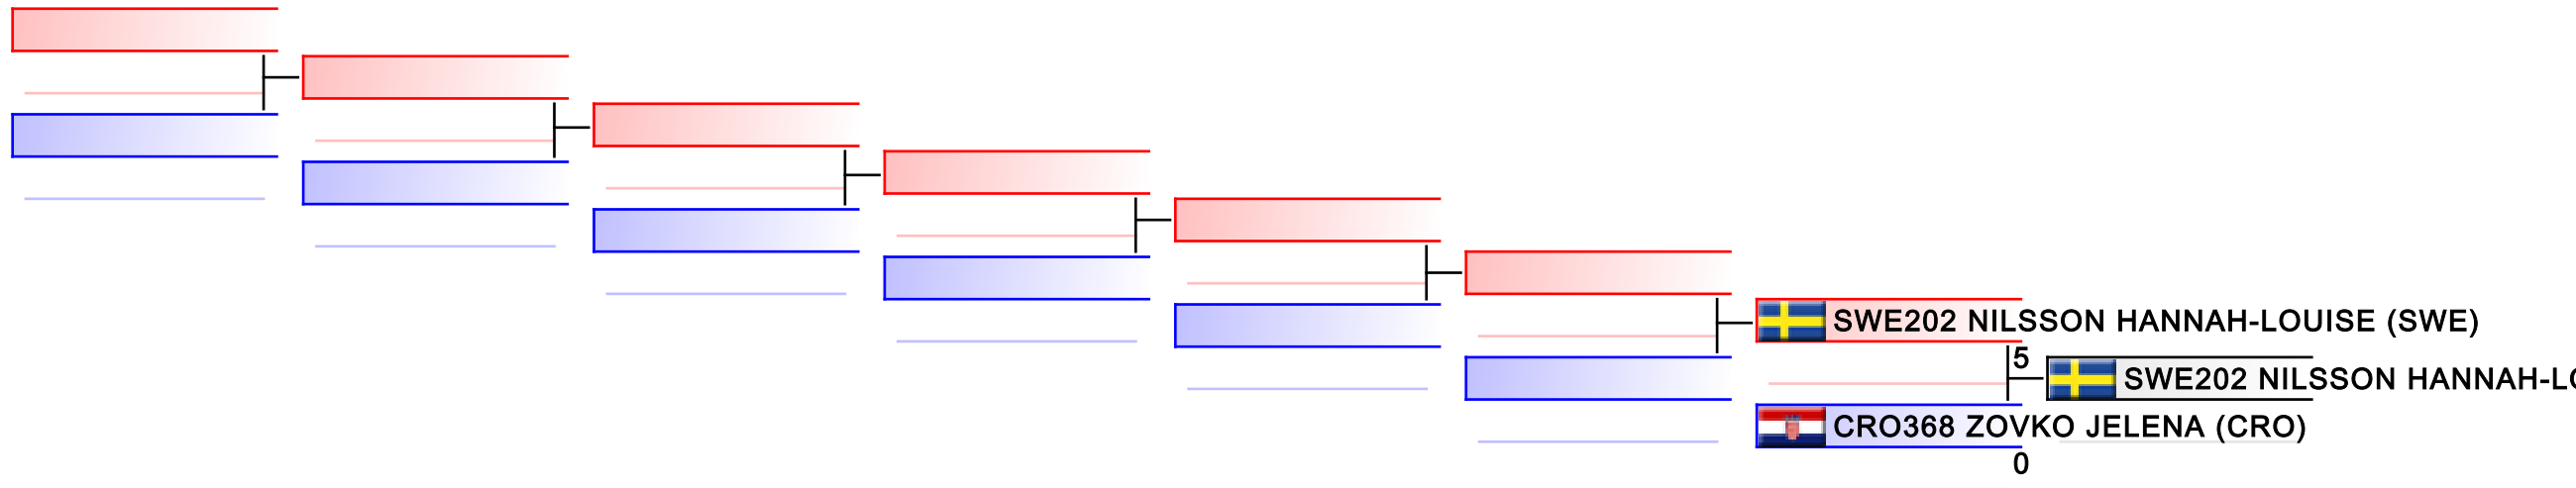

Youth Cup only - Kumite Female U21 -61 kg

8th WKF Training Camp & Karate1 Youth Cup

WKF Manager (c) WKF and sportdata GmbH & Co KG 2000-2015(2015-07-04 17:55) v 8.4.0 build 1 License: SDIL Sportdata Internal License (expire 2016-01-01)

Tatami
2

Pool
1