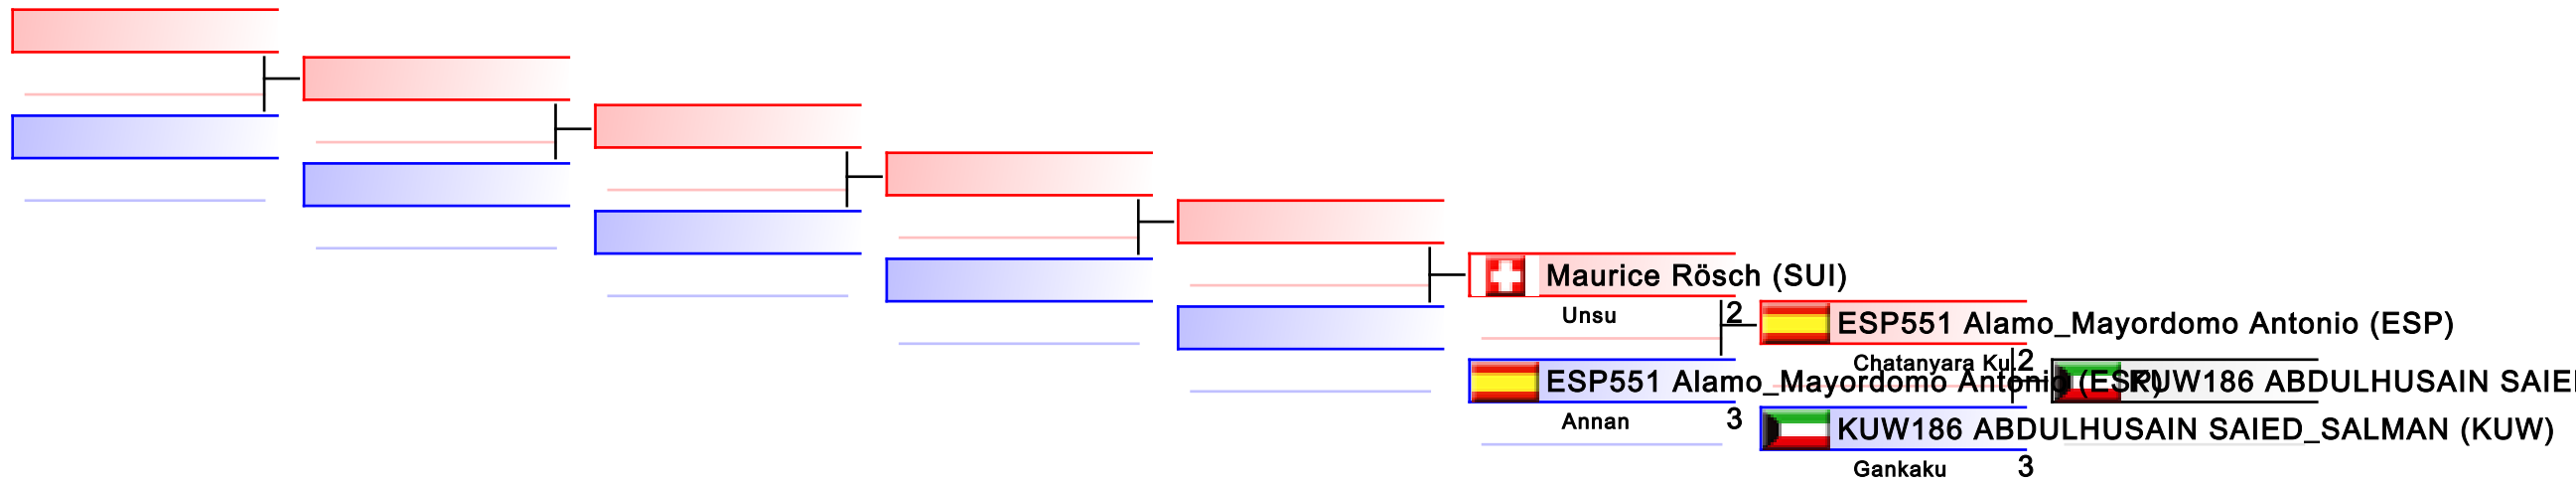

REPECHAGE: Youth Cup only - Kata Male U21(1)