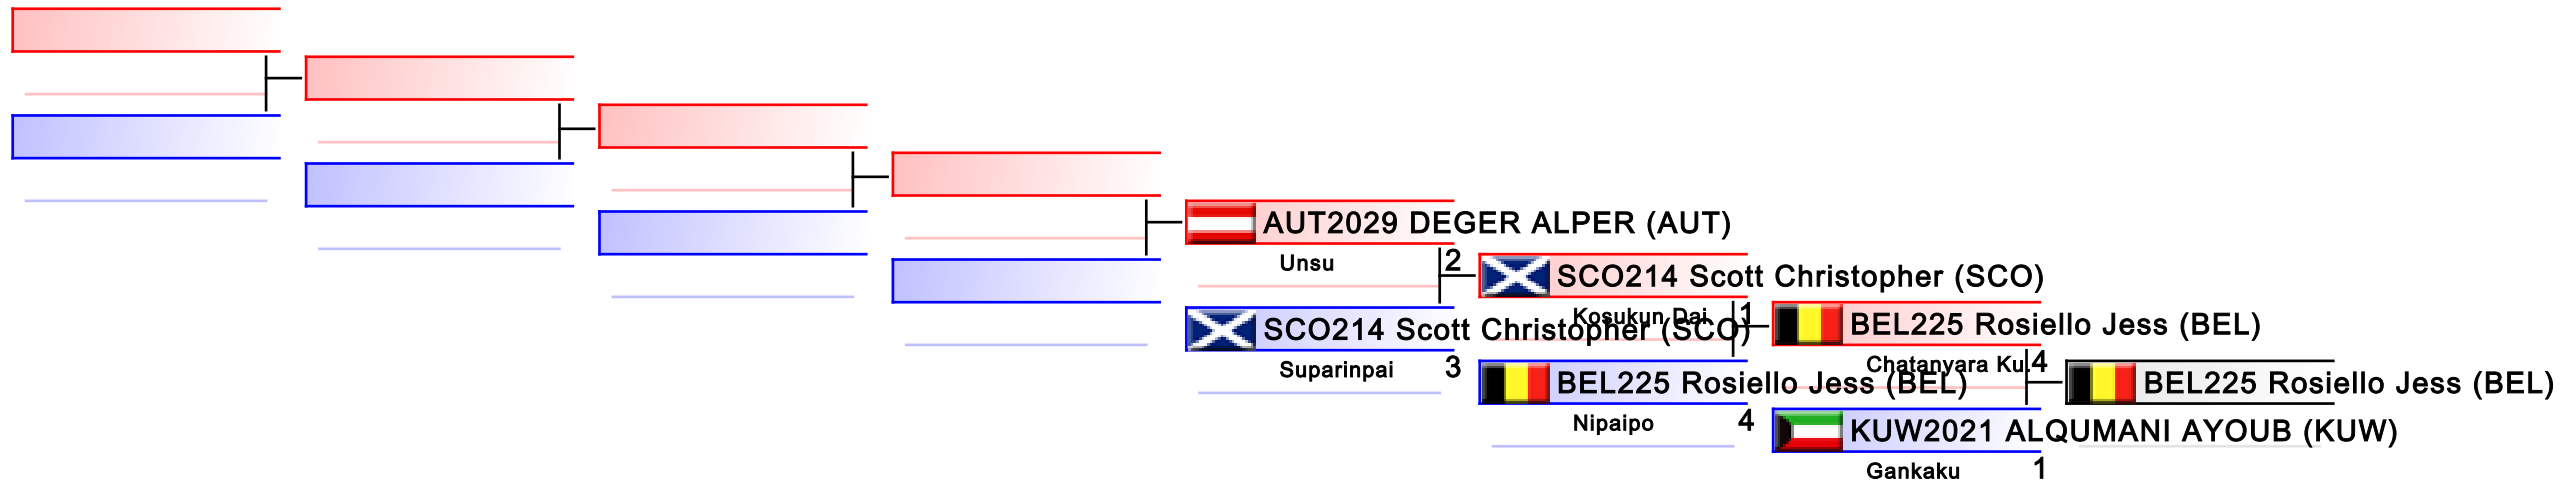

Training Camp and Youth Cup - Kata Male Junior

8th WKF Training Camp & Karate1 Youth Cup

WKF Manager (c) WKF and sportdata GmbH & Co KG 2000-2015(2015-07-04 17:55) v 8.4.0 build 1 License: SDIL Sportdata Internal License (expire 2016-01-01)

Tatami
3

Pool
1