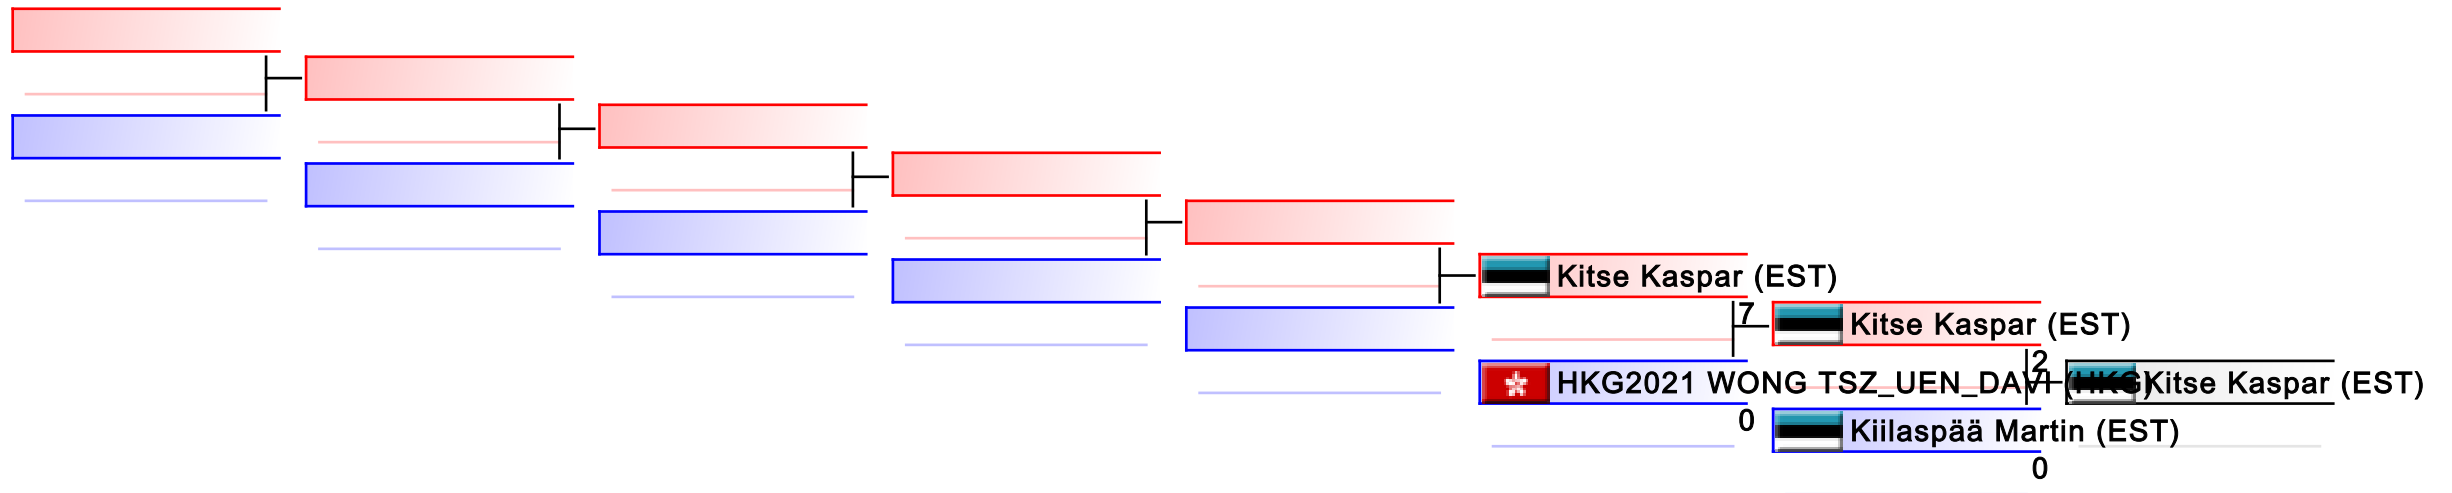

Training Camp and Kids Competition - Kumite Male U14 -55 kg

8th WKF Training Camp & Karate1 Youth Cup

WKF Manager (c) WKF and sportdata GmbH & Co KG 2000-2015(2015-07-04 17:55) v 8.4.0 build 1 License: SDIL Sportdata Internal License (expire 2016-01-01)

Tatami
4

Pool
1