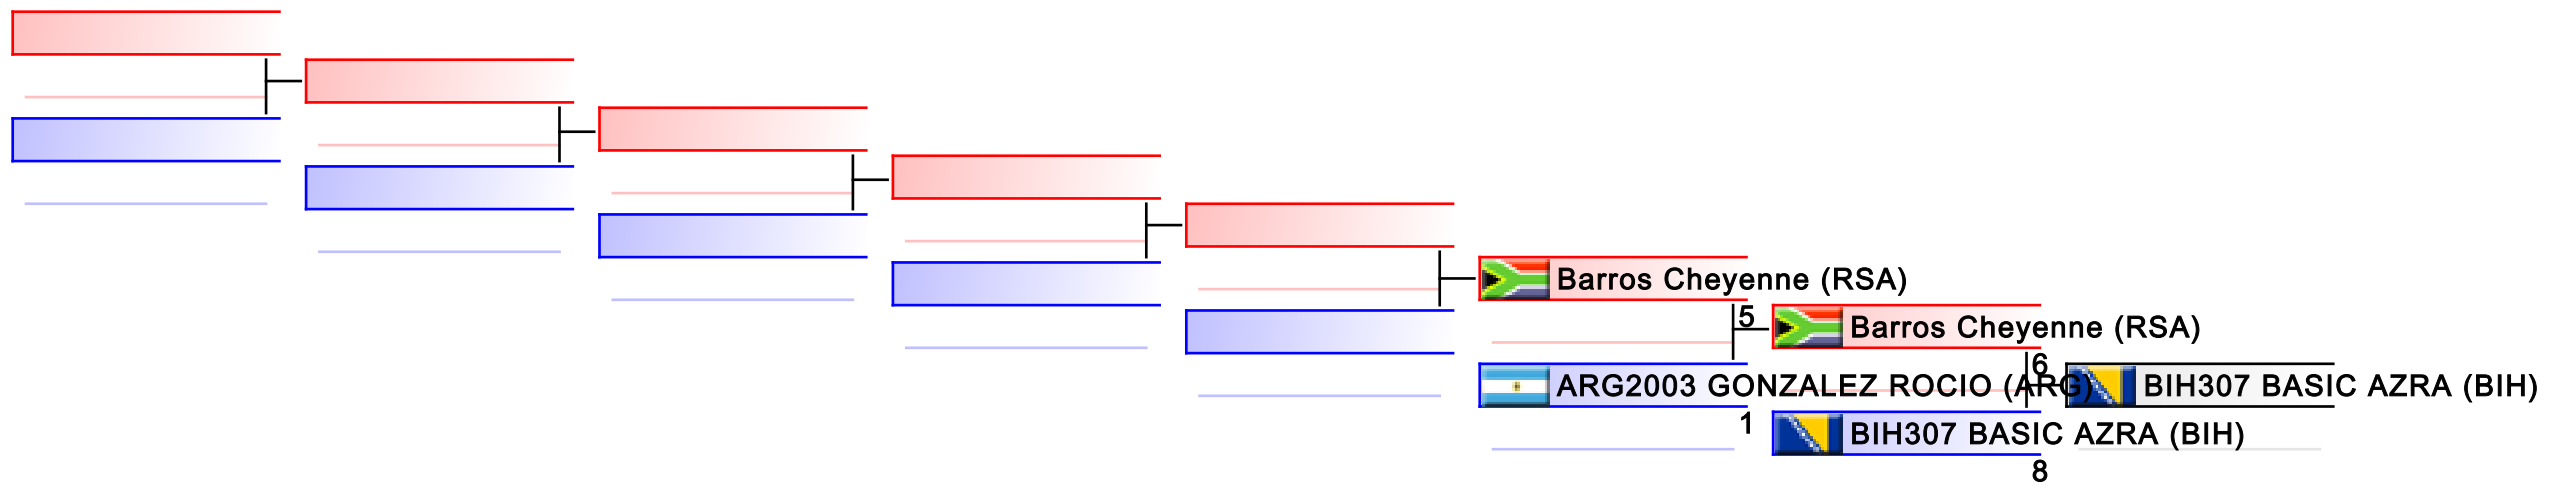

REPECHAGE: Training Camp and Youth Cup - Kumite Female Junior -59 kg(1)