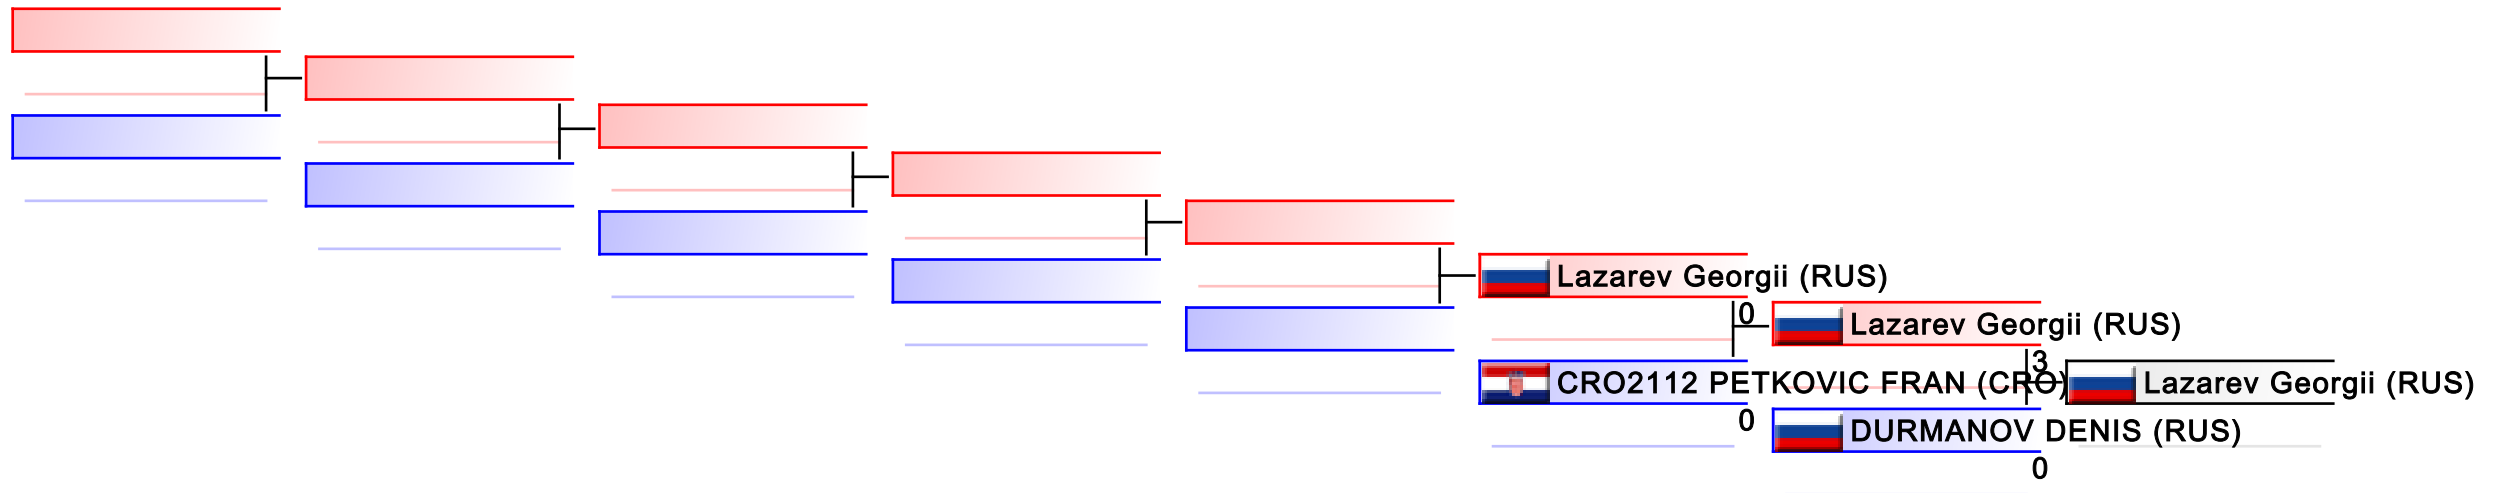

Training Camp and Youth Cup - Kumite Male Cadet -57 kg

8th WKF Training Camp & Karate1 Youth Cup

WKF Manager (c) WKF and sportdata GmbH & Co KG 2000-2015(2015-07-04 17:55) v 8.4.0 build 1 License: SDIL Sportdata Internal License (expire 2016-01-01)

Tatami
1

Pool
1