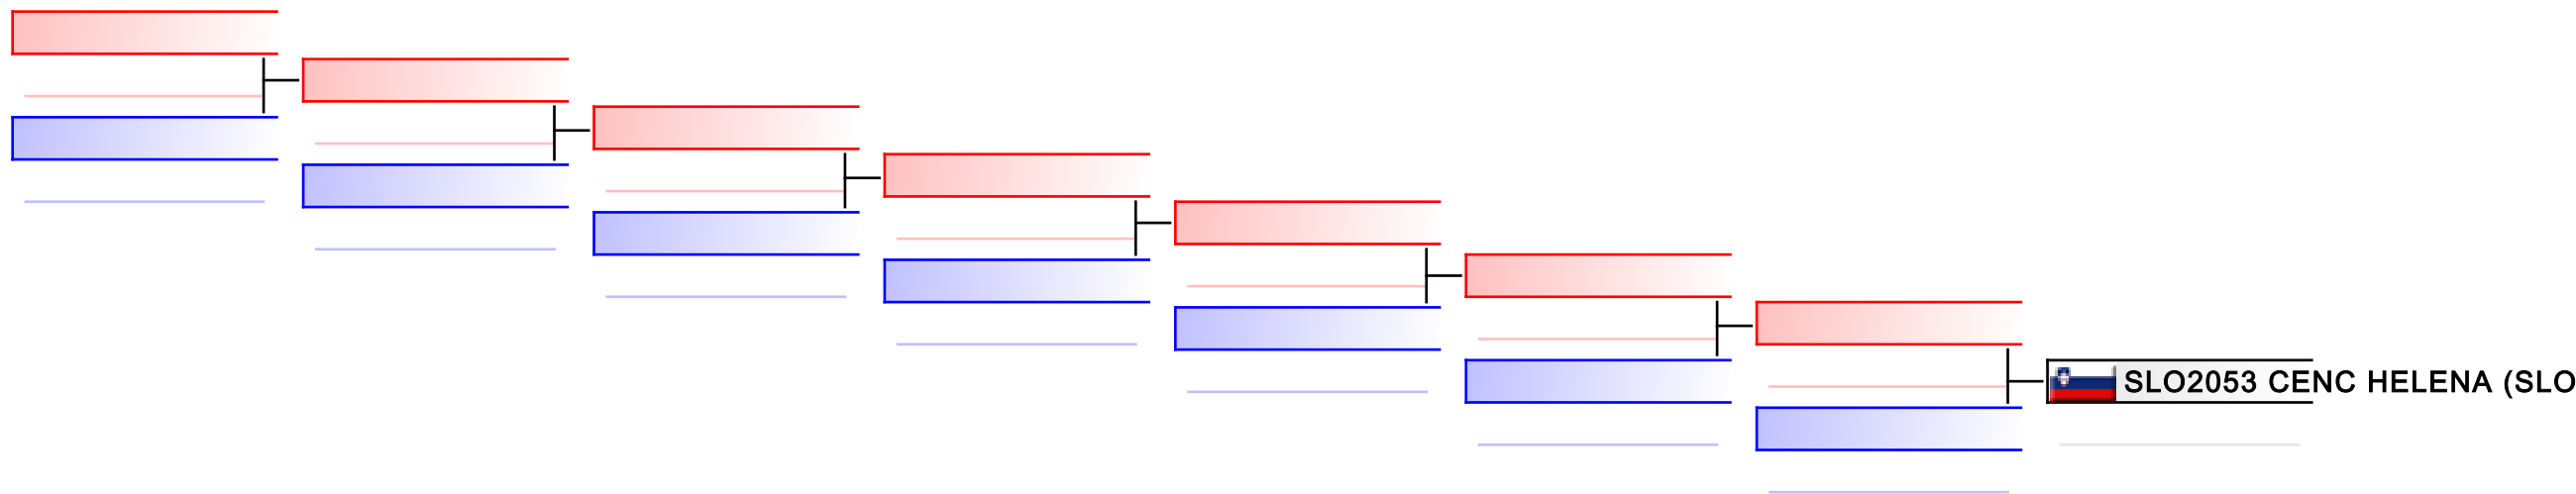

REPECHAGE: Youth Cup only - Kumite Female U21 -68 kg(1)