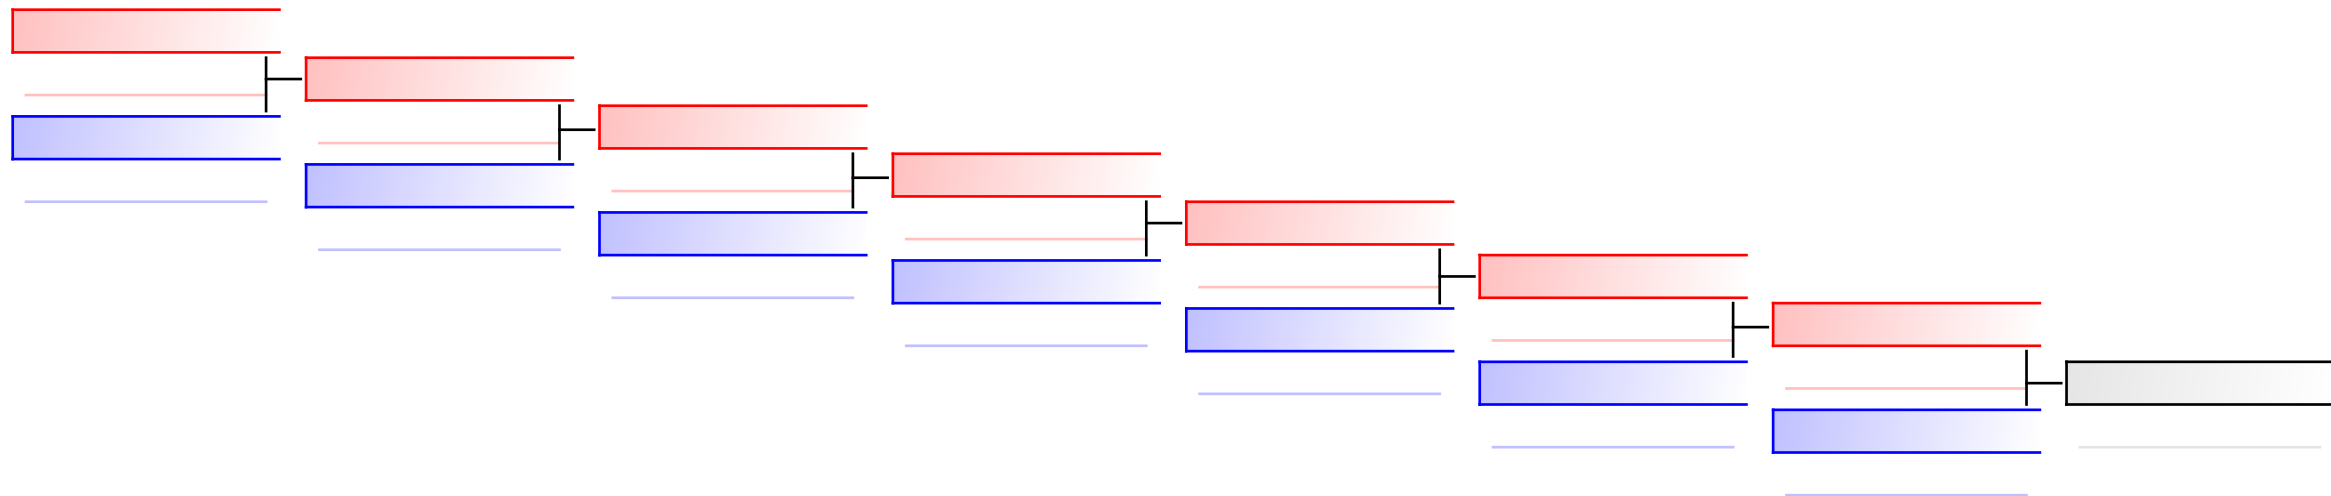

REPECHAGE: Training Camp and Youth Cup - Kata Male Cadet(1)