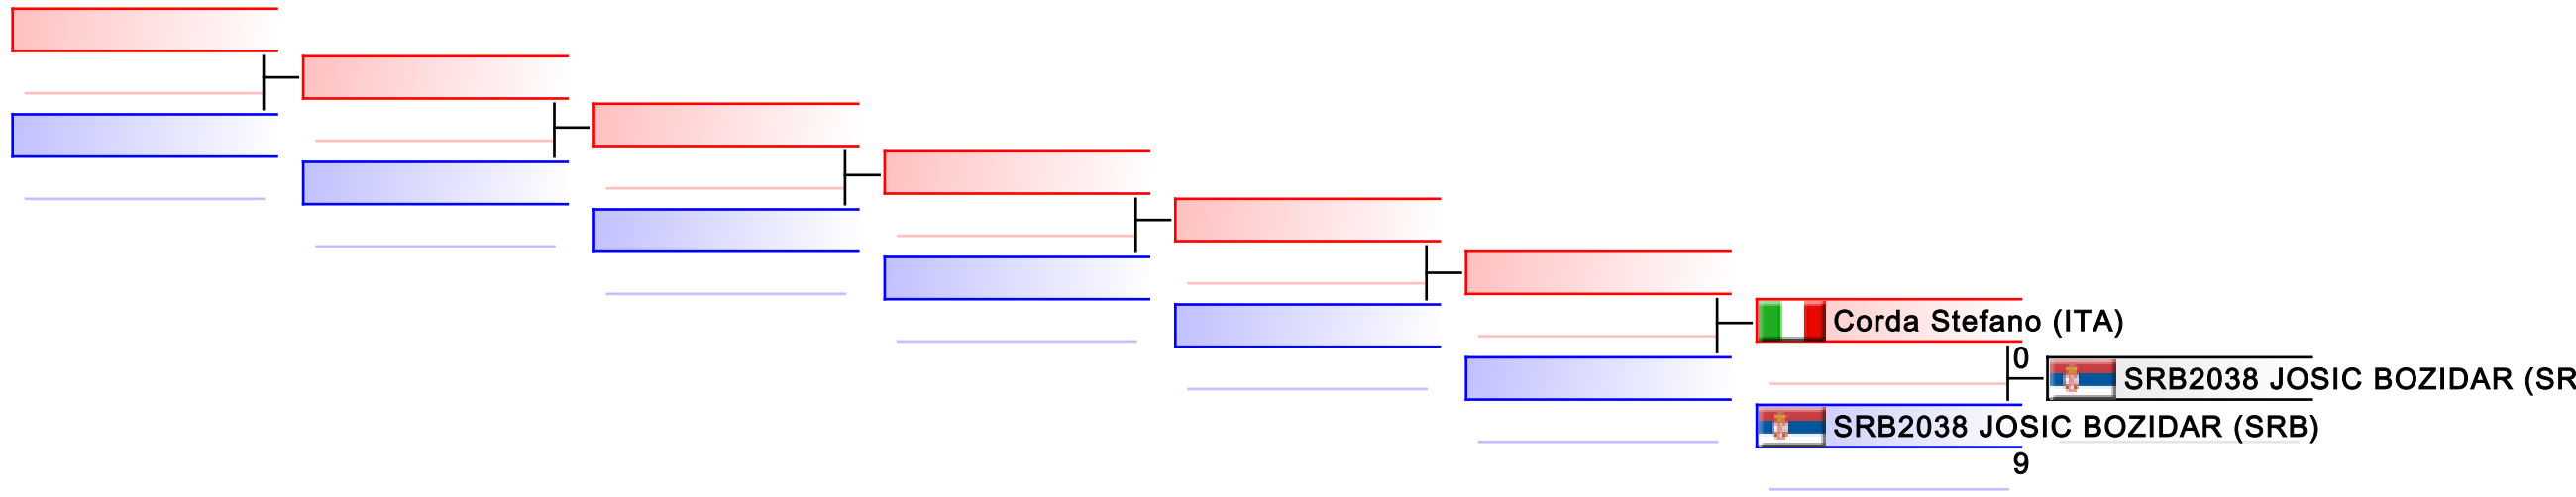

Training Camp and Kids Competition - Kumite Male U14 -40 kg

8th WKF Training Camp & Karate1 Youth Cup

WKF Manager (c) WKF and sportdata GmbH & Co KG 2000-2015(2015-07-04 17:55) v 8.4.0 build 1 License: SDIL Sportdata Internal License (expire 2016-01-01)

Tatami
3

Pool
1