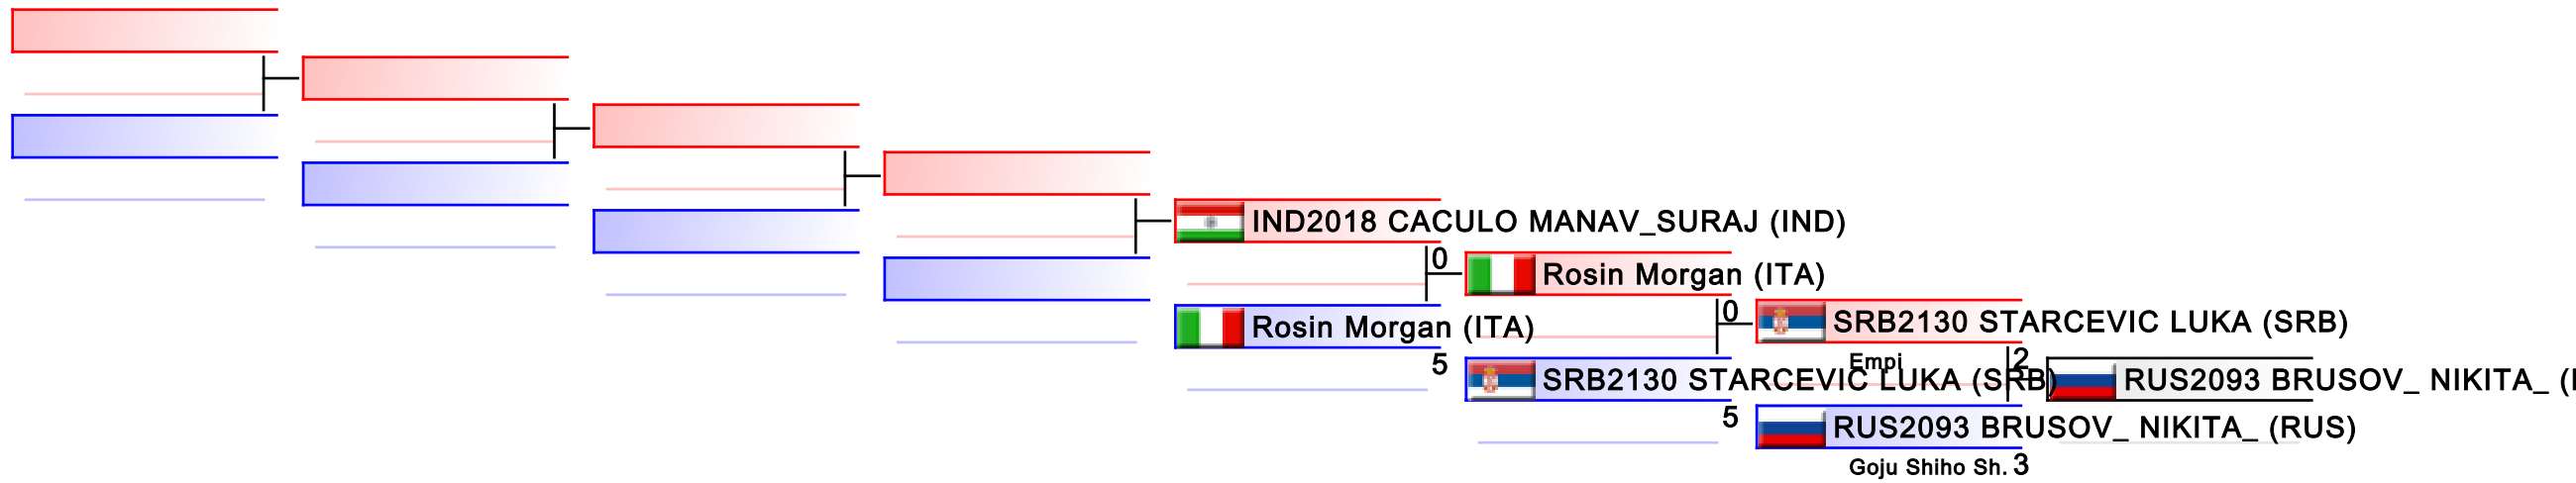

REPECHAGE: Training Camp and Kids Competition - Kata Male U12(1)