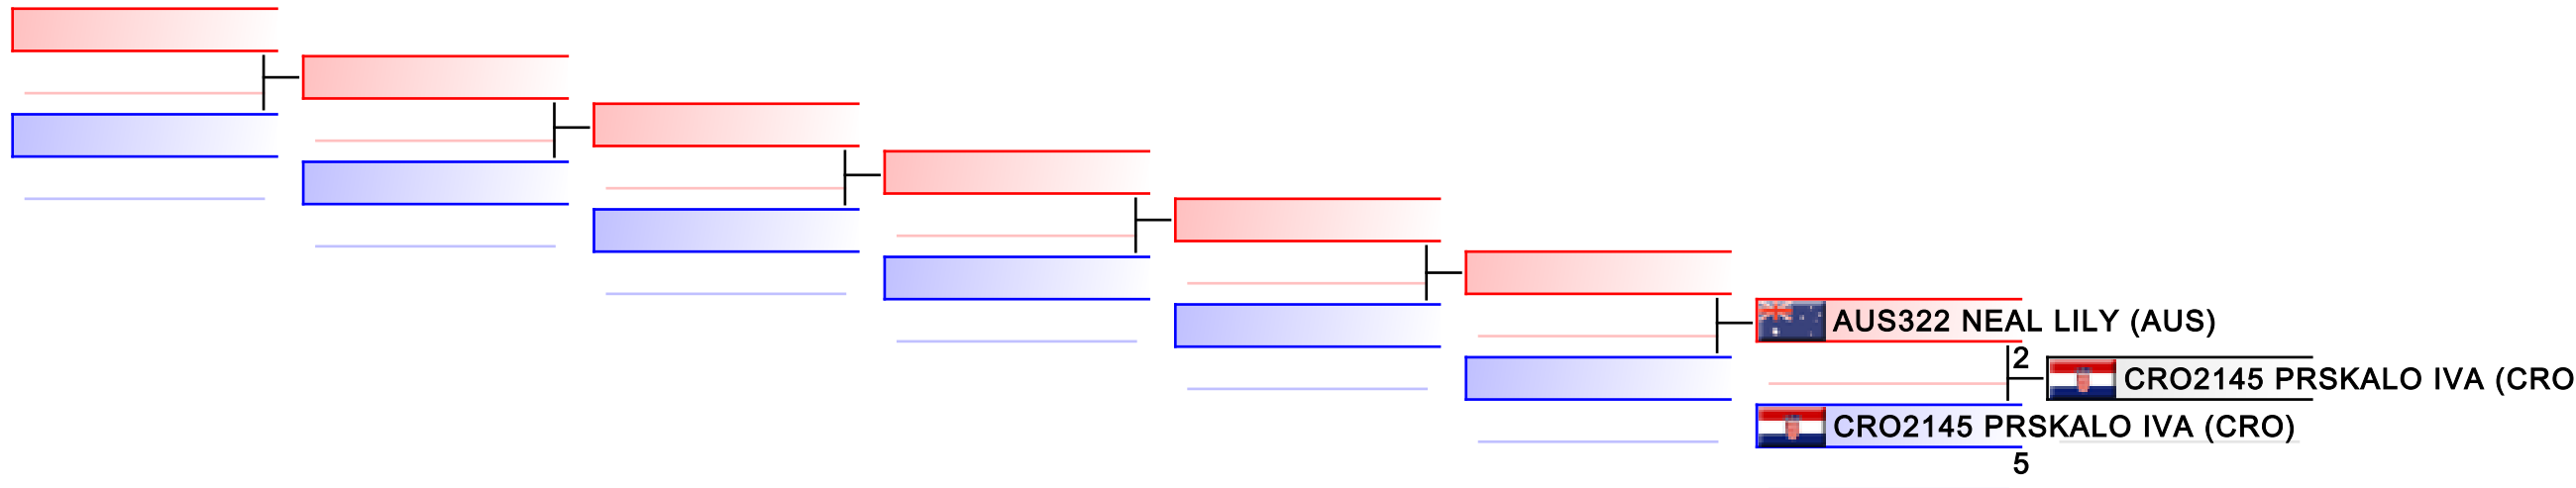

Training Camp and Youth Cup - Kumite Female Junior -59 kg

8th WKF Training Camp & Karate1 Youth Cup

WKF Manager (c) WKF and sportdata GmbH & Co KG 2000-2015(2015-07-04 17:55) v 8.4.0 build 1 License: SDIL Sportdata Internal License (expire 2016-01-01)

Tatami
3

Pool
1