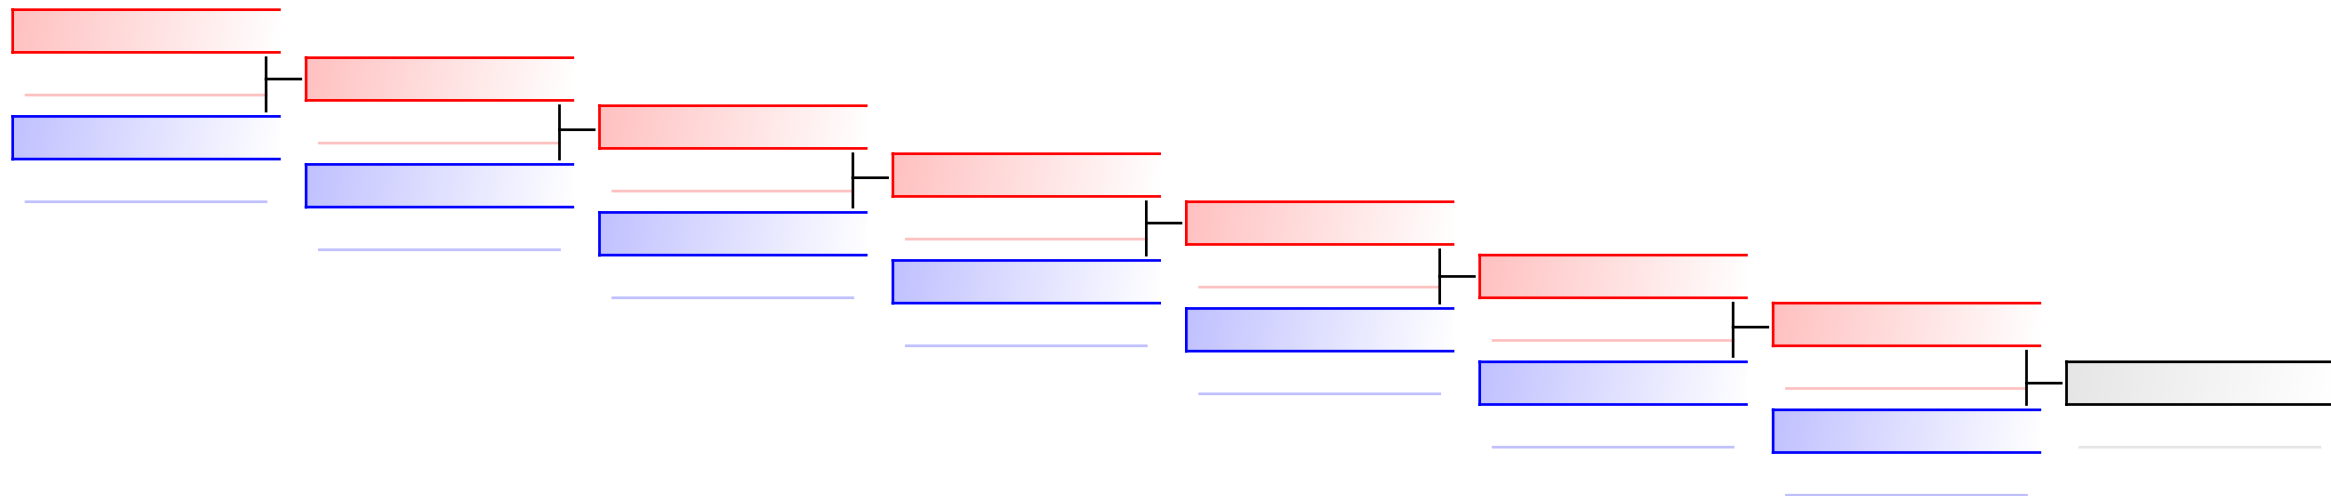

REPECHAGE: Training Camp and Youth Cup - Kata Male Cadet(2)