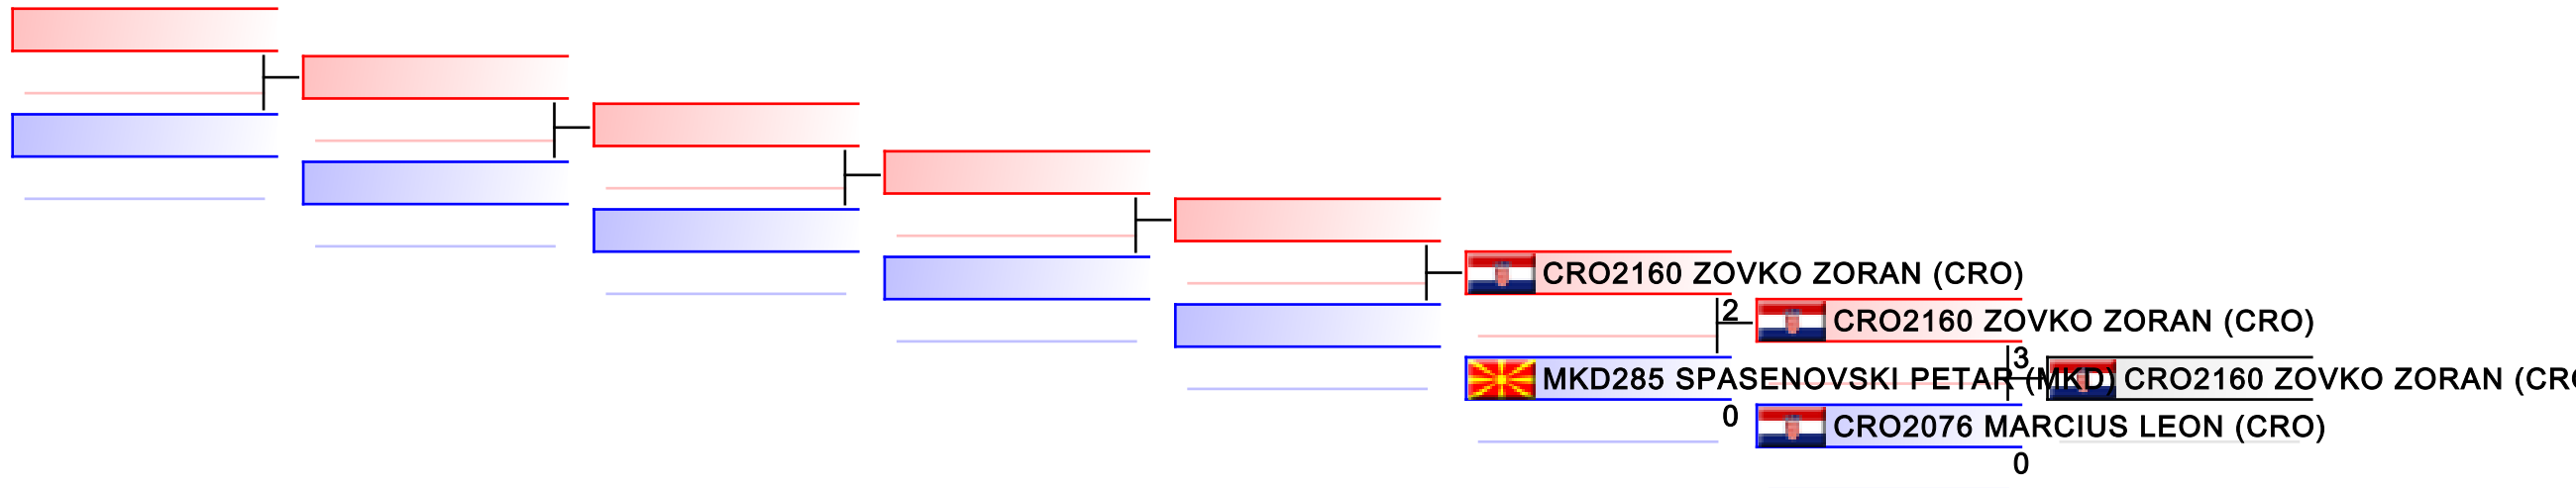

Training Camp and Youth Cup - Kumite Male Junior -76 kg

8th WKF Training Camp & Karate1 Youth Cup

WKF Manager (c) WKF and sportdata GmbH & Co KG 2000-2015(2015-07-04 17:55) v 8.4.0 build 1 License: SDIL Sportdata Internal License (expire 2016-01-01)

Tatami
4

Pool
1