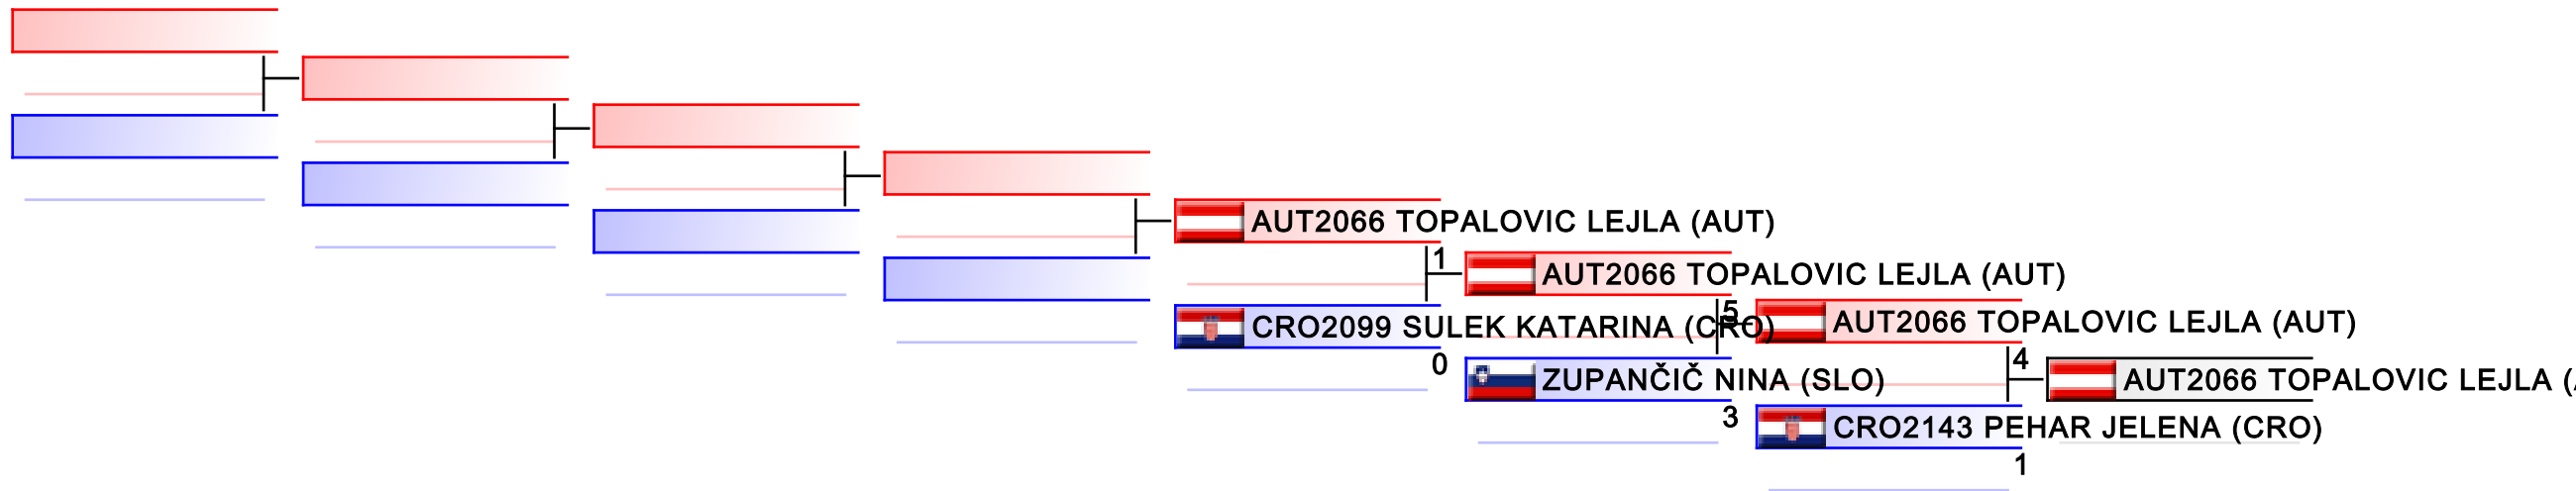

REPECHAGE: Training Camp and Youth Cup - Kumite Female Cadet -54 kg(1)