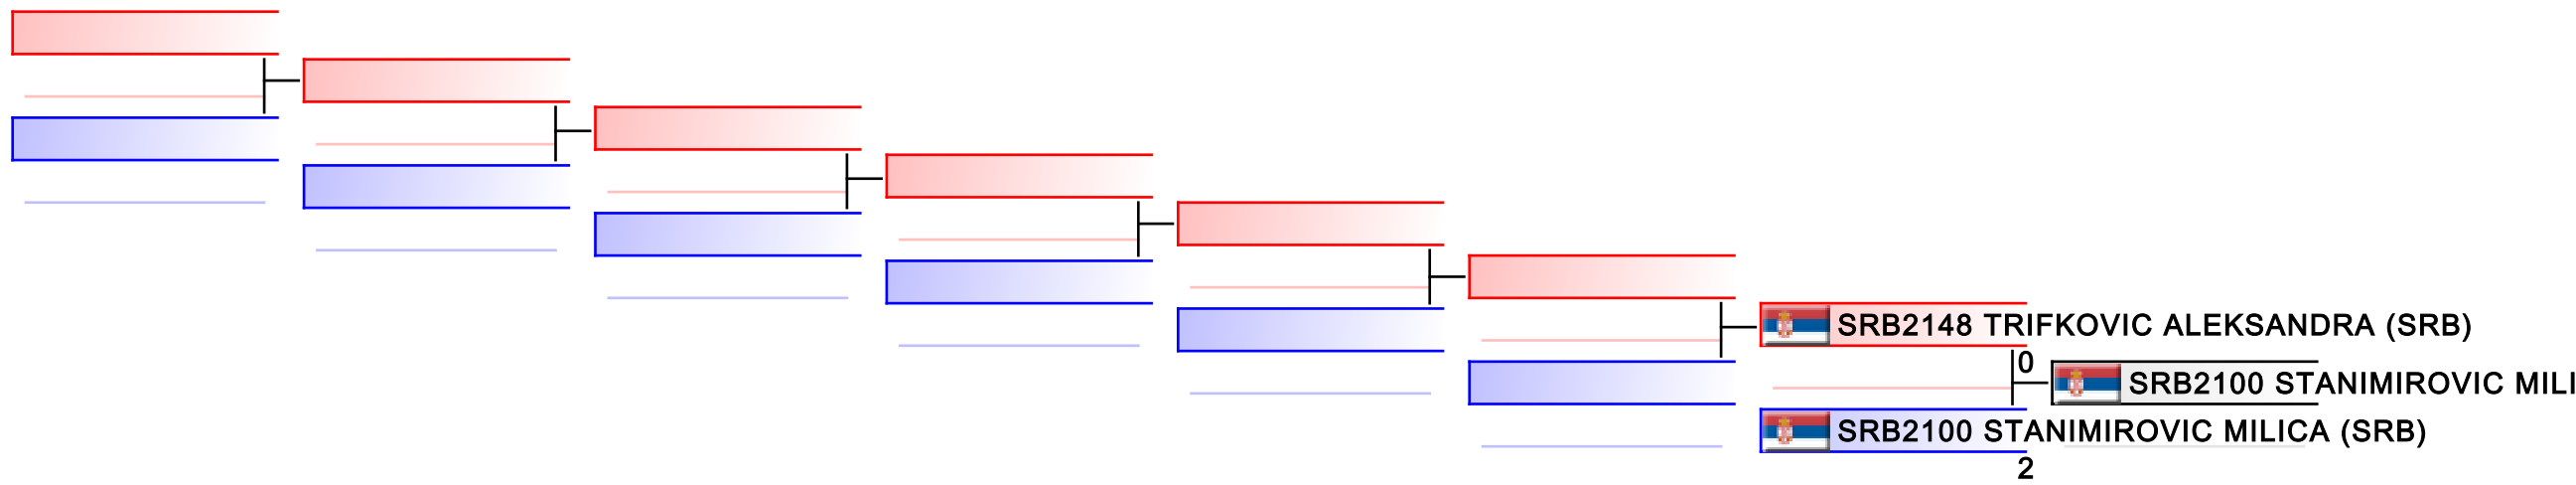

REPECHAGE: Training Camp and Kids Competition - Kumite Female U14 -47 kg(1)