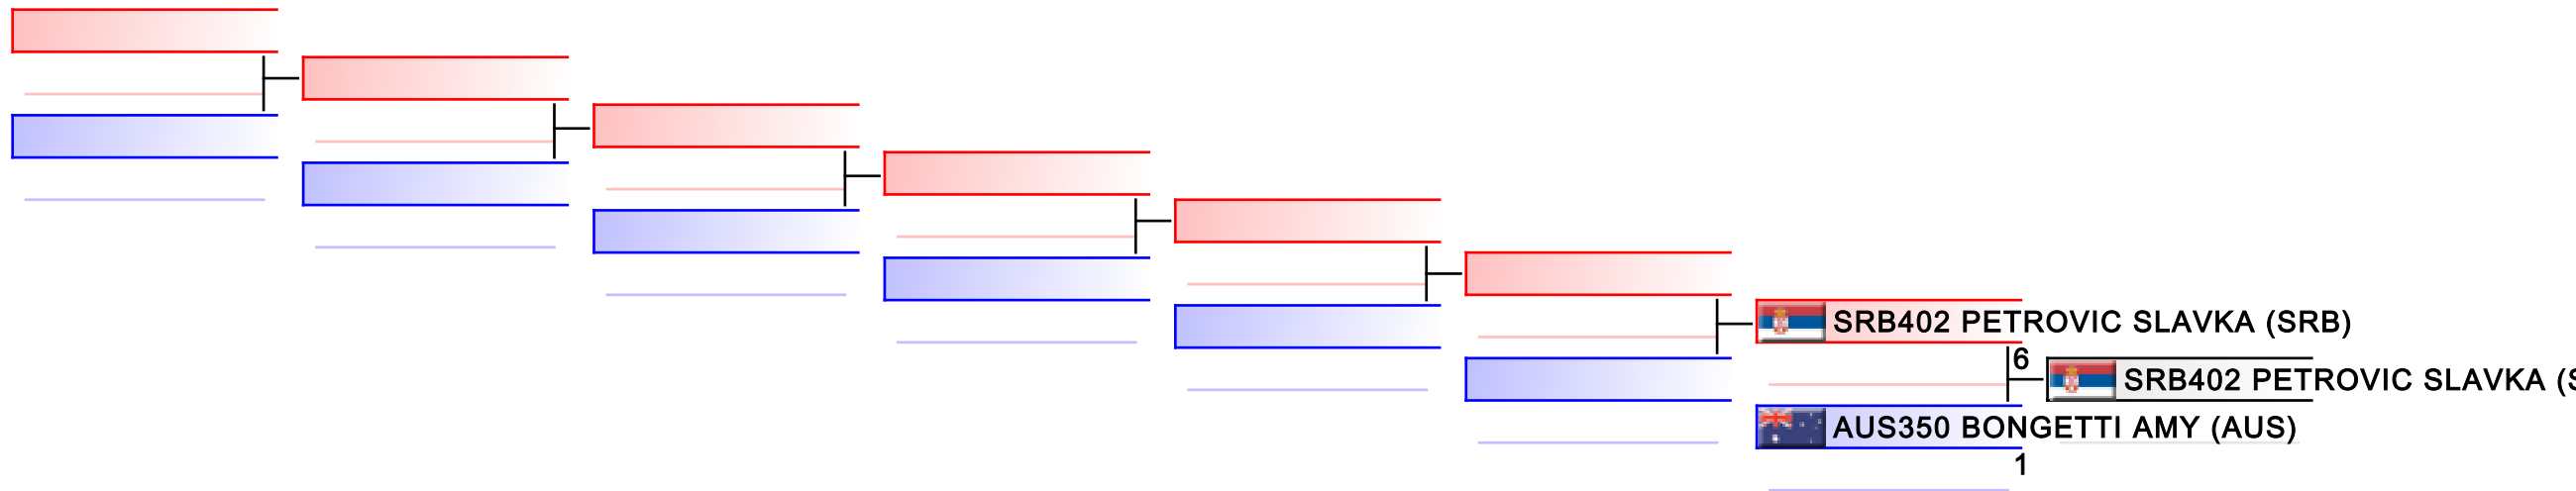

REPECHAGE: Training Camp and Youth Cup - Kumite Female Junior -48 kg(1)