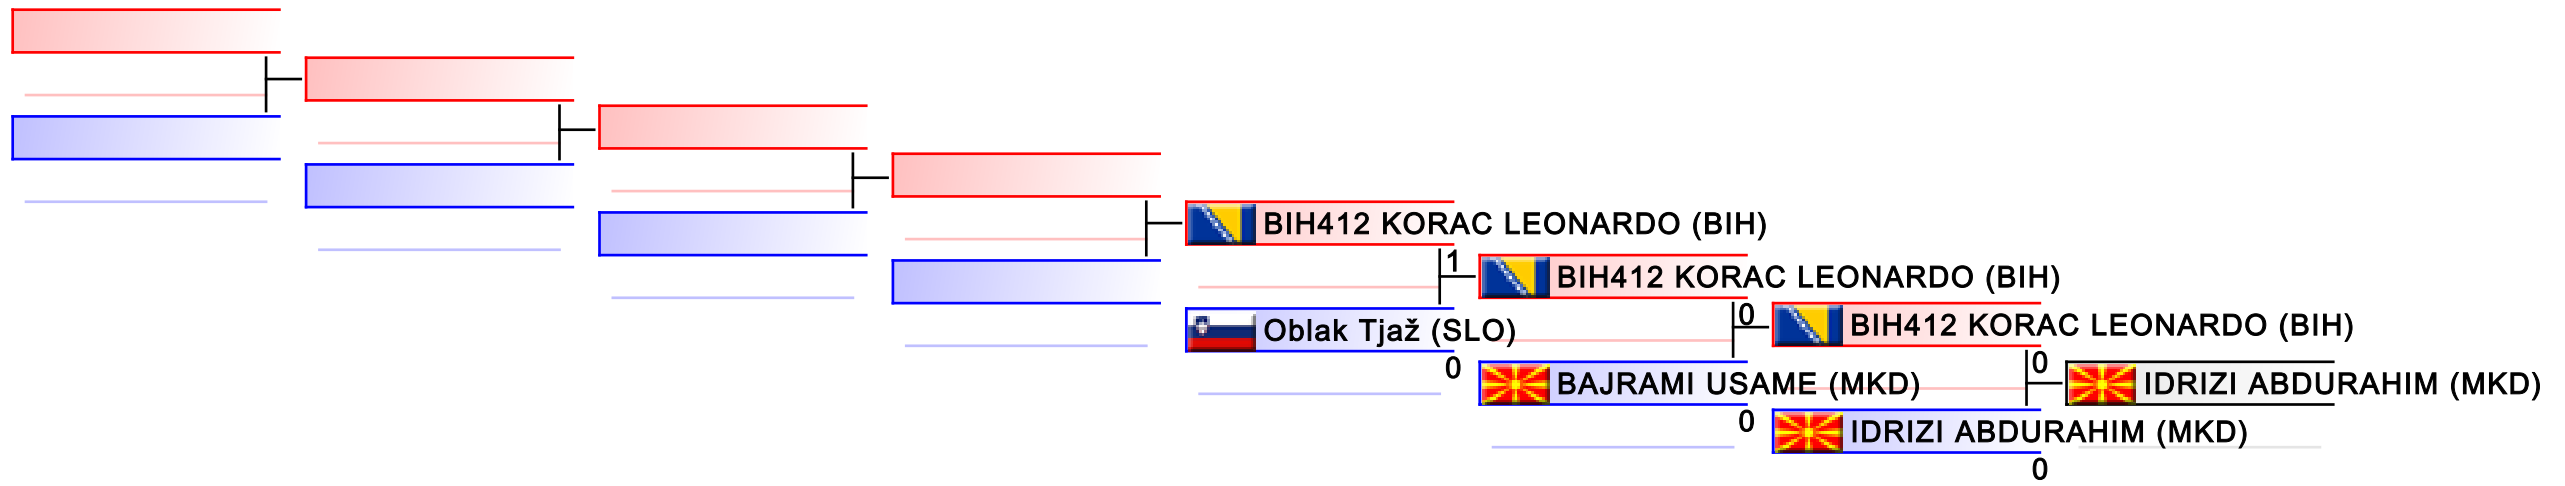

REPECHAGE: Training Camp and Youth Cup - Kumite Male Cadet -52 kg(1)