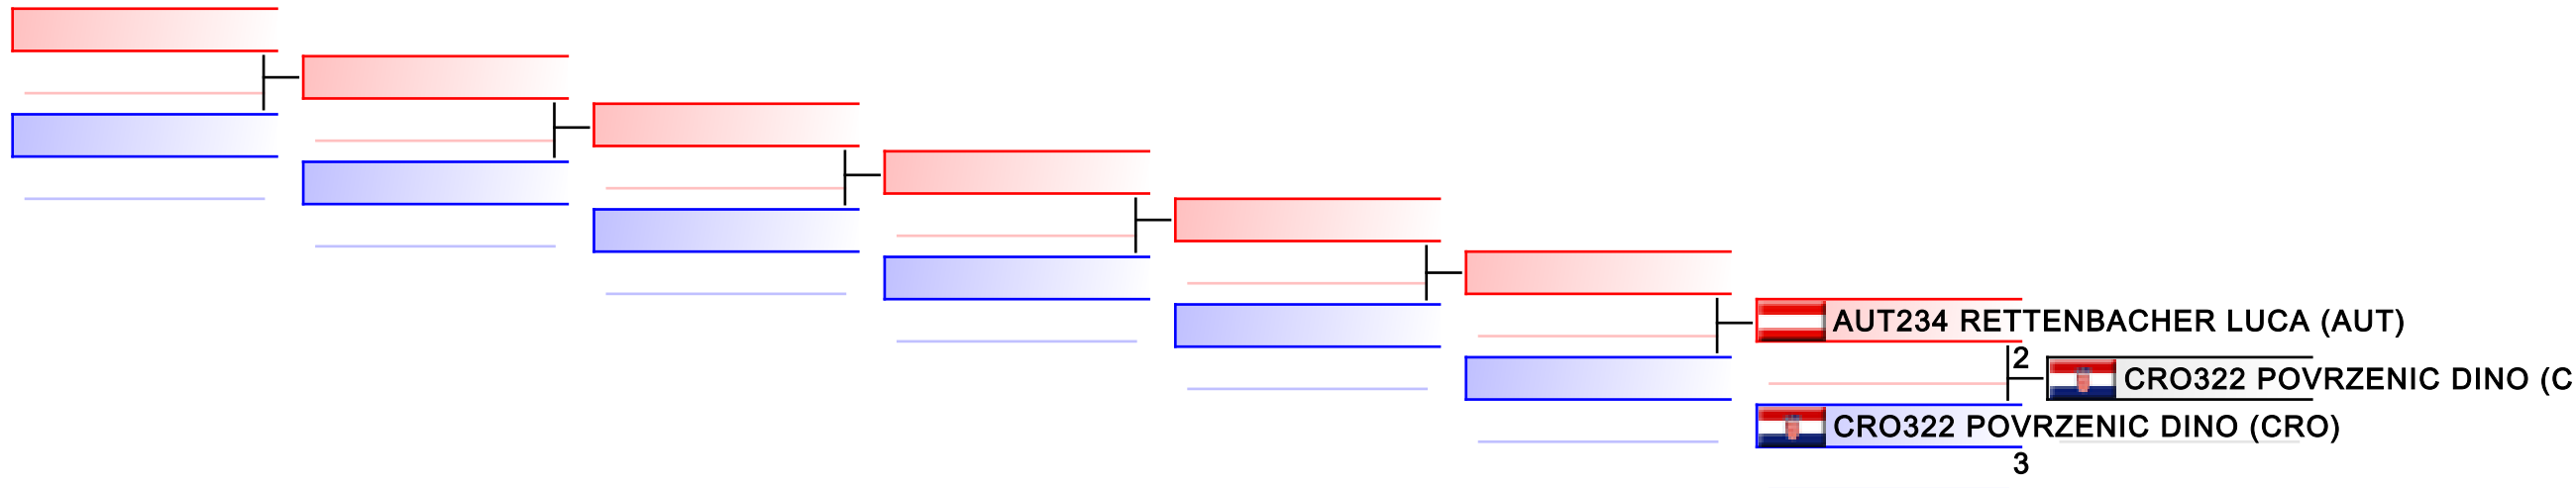

Youth Cup only - Kumite Male U21 -67 kg

8th WKF Training Camp & Karate1 Youth Cup

WKF Manager (c) WKF and sportdata GmbH & Co KG 2000-2015(2015-07-04 17:55) v 8.4.0 build 1 License: SDIL Sportdata Internal License (expire 2016-01-01)

Tatami
4

Pool
1