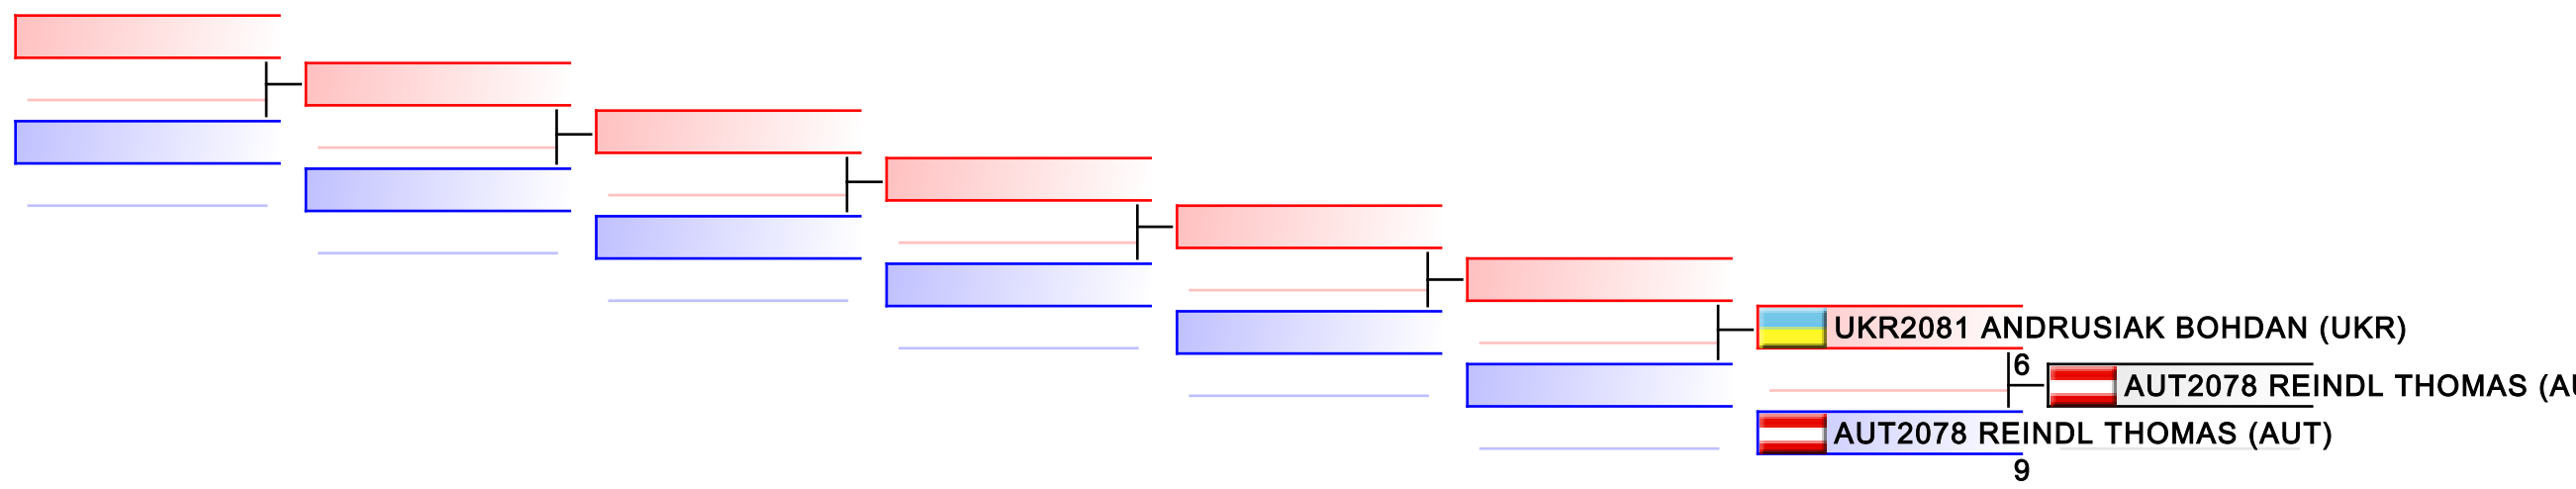

REPECHAGE: Youth Cup only - Kumite Male U21 -84 kg(1)