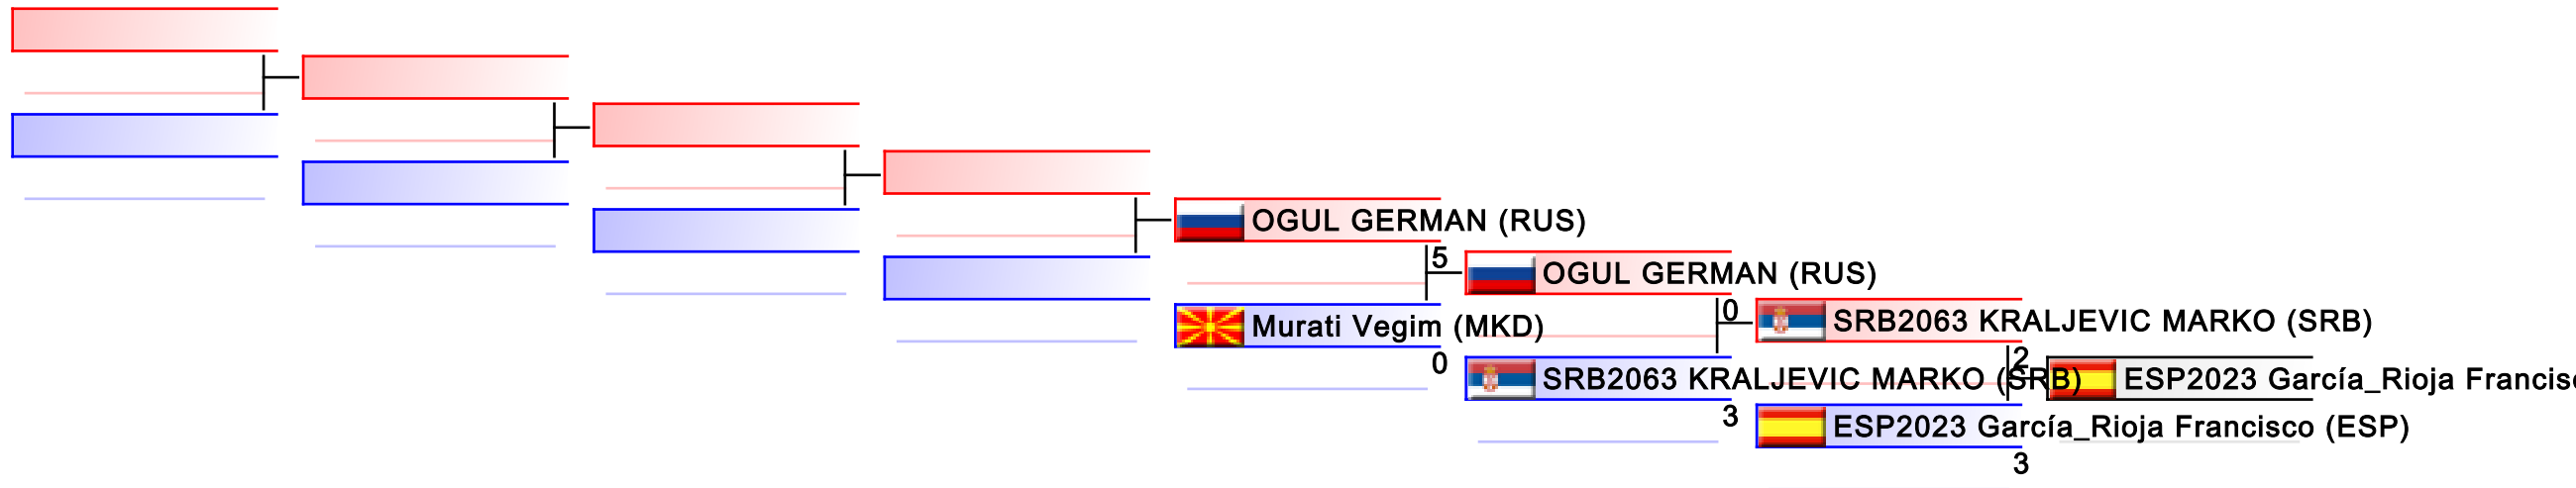

Training Camp and Youth Cup - Kumite Male Cadet 70+ kg

8th WKF Training Camp & Karate1 Youth Cup

WKF Manager (c) WKF and sportdata GmbH & Co KG 2000-2015(2015-07-04 17:55) v 8.4.0 build 1 License: SDIL Sportdata Internal License (expire 2016-01-01)

Tatami
4

Pool
1