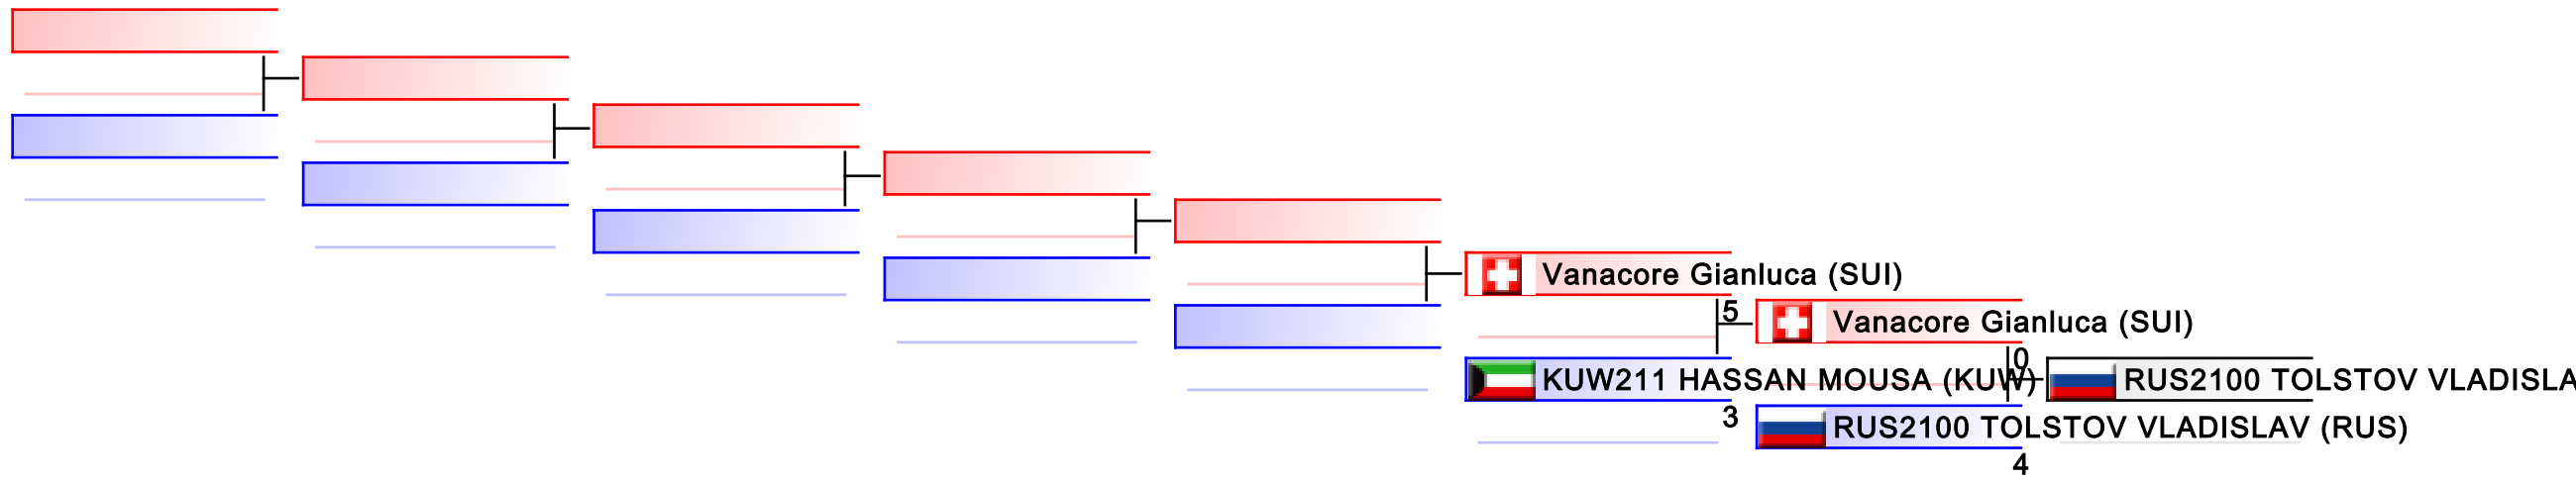

REPECHAGE: Training Camp and Youth Cup - Kumite Male Junior -61 kg(1)