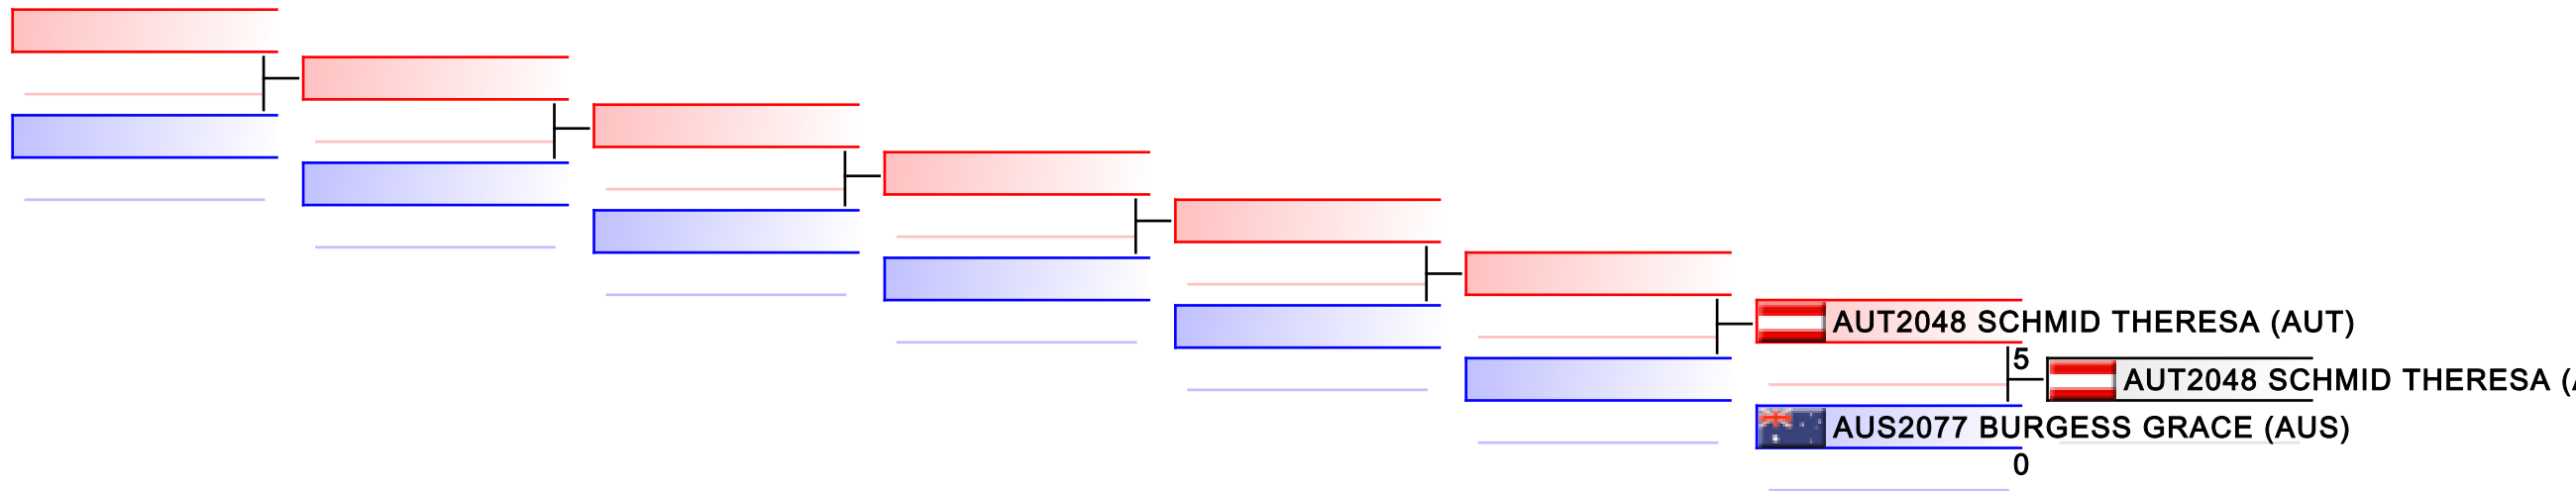

REPECHAGE: Youth Cup only - Kata Female U21(1)