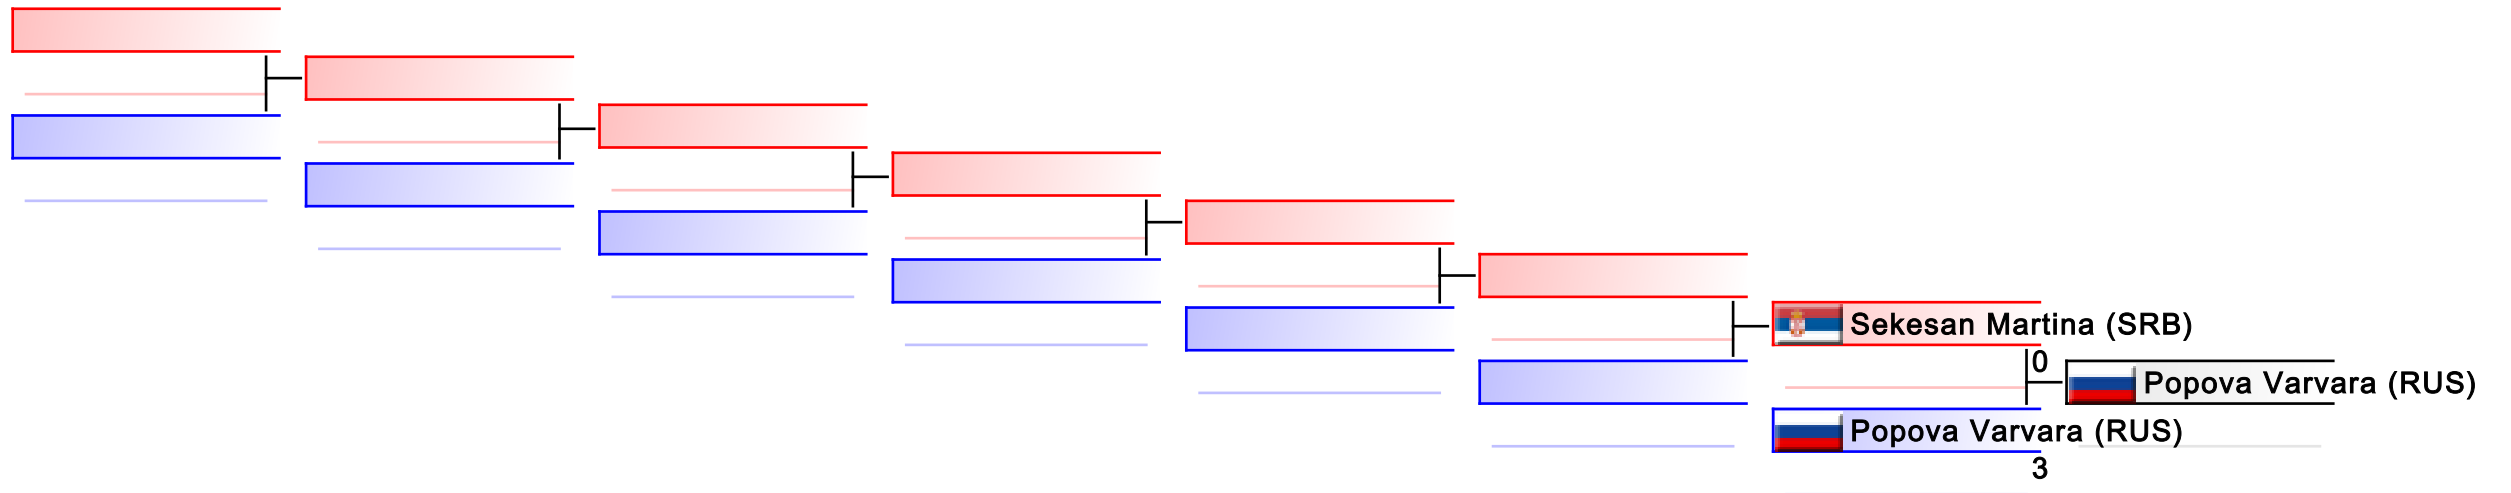

Training Camp and Kids Competition - Kumite Female U14 -42 kg

8th WKF Training Camp & Karate1 Youth Cup

WKF Manager (c) WKF and sportdata GmbH & Co KG 2000-2015(2015-07-04 17:55) v 8.4.0 build 1 License: SDIL Sportdata Internal License (expire 2016-01-01)

Tatami
1

Pool
1