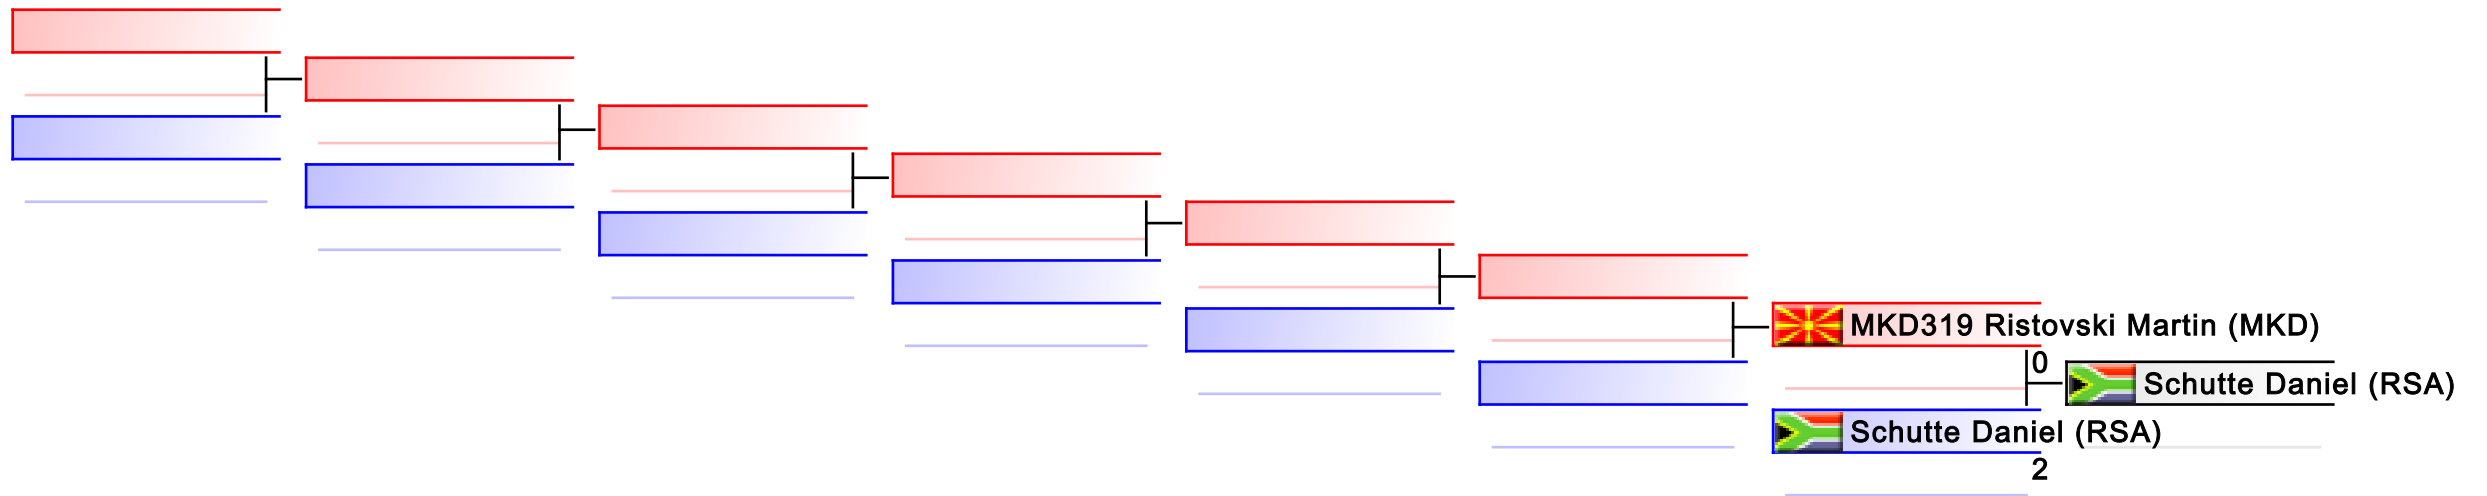

REPECHAGE: Youth Cup only - Kumite Male U21 -75 kg(1)