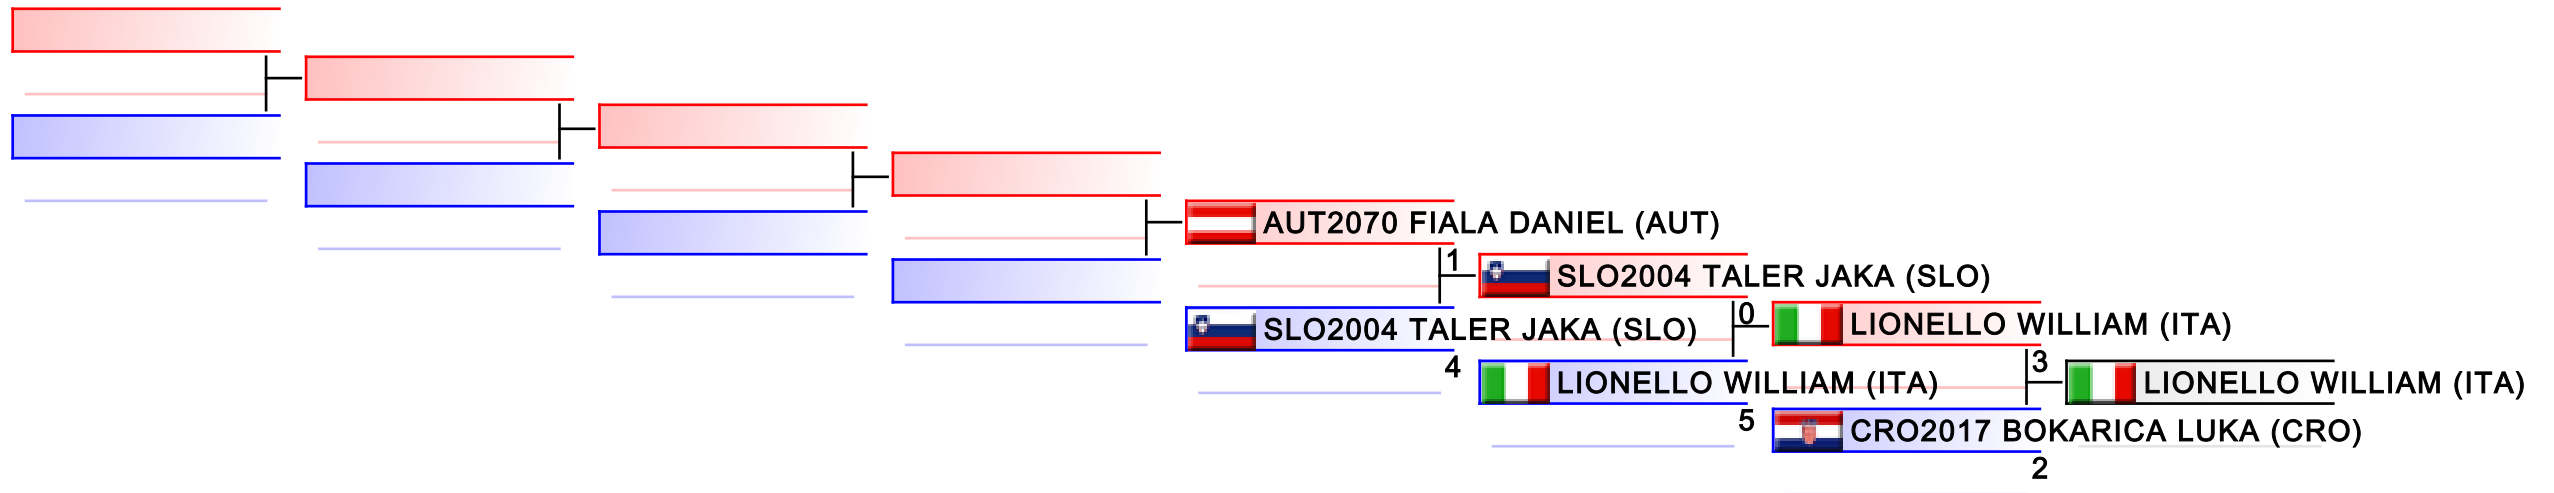

WKF Manager (c) WKF and sportdata GmbH & Co KG 2000-2015(2015-07-04 17:55) v 8.4.0 build 1 License: SDIL Sportdata Internal License (expire 2016-01-01)

Tatami
4

Pool
2

REPECHAGE: Training Camp and Youth Cup - Kata Male Cadet(2)