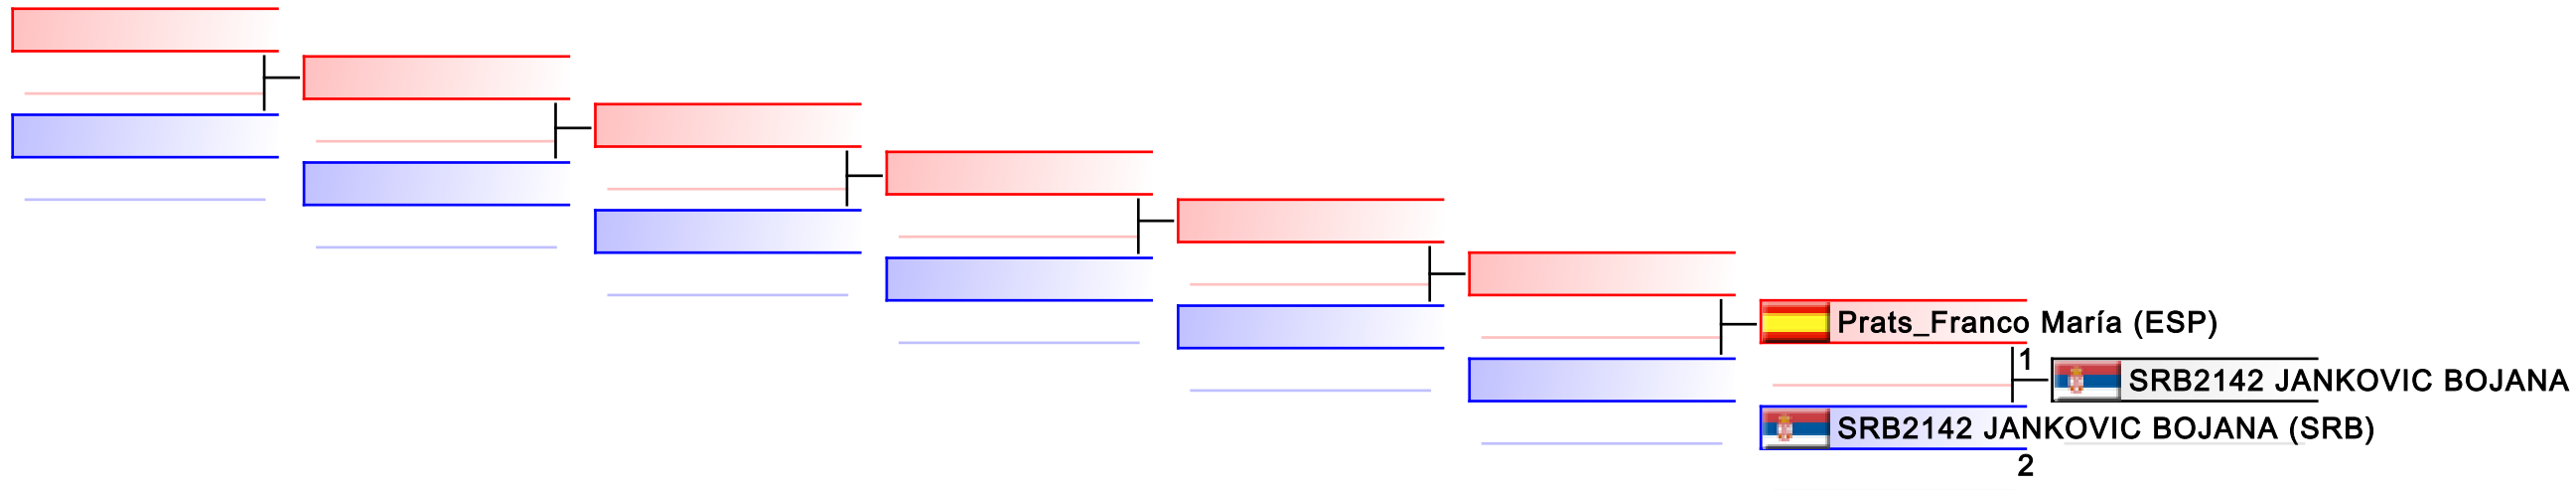

Training Camp and Kids Competition - Kumite Female U14 -47 kg

8th WKF Training Camp & Karate1 Youth Cup

WKF Manager (c) WKF and sportdata GmbH & Co KG 2000-2015(2015-07-04 17:55) v 8.4.0 build 1 License: SDIL Sportdata Internal License (expire 2016-01-01)

Tatami
1

Pool
1