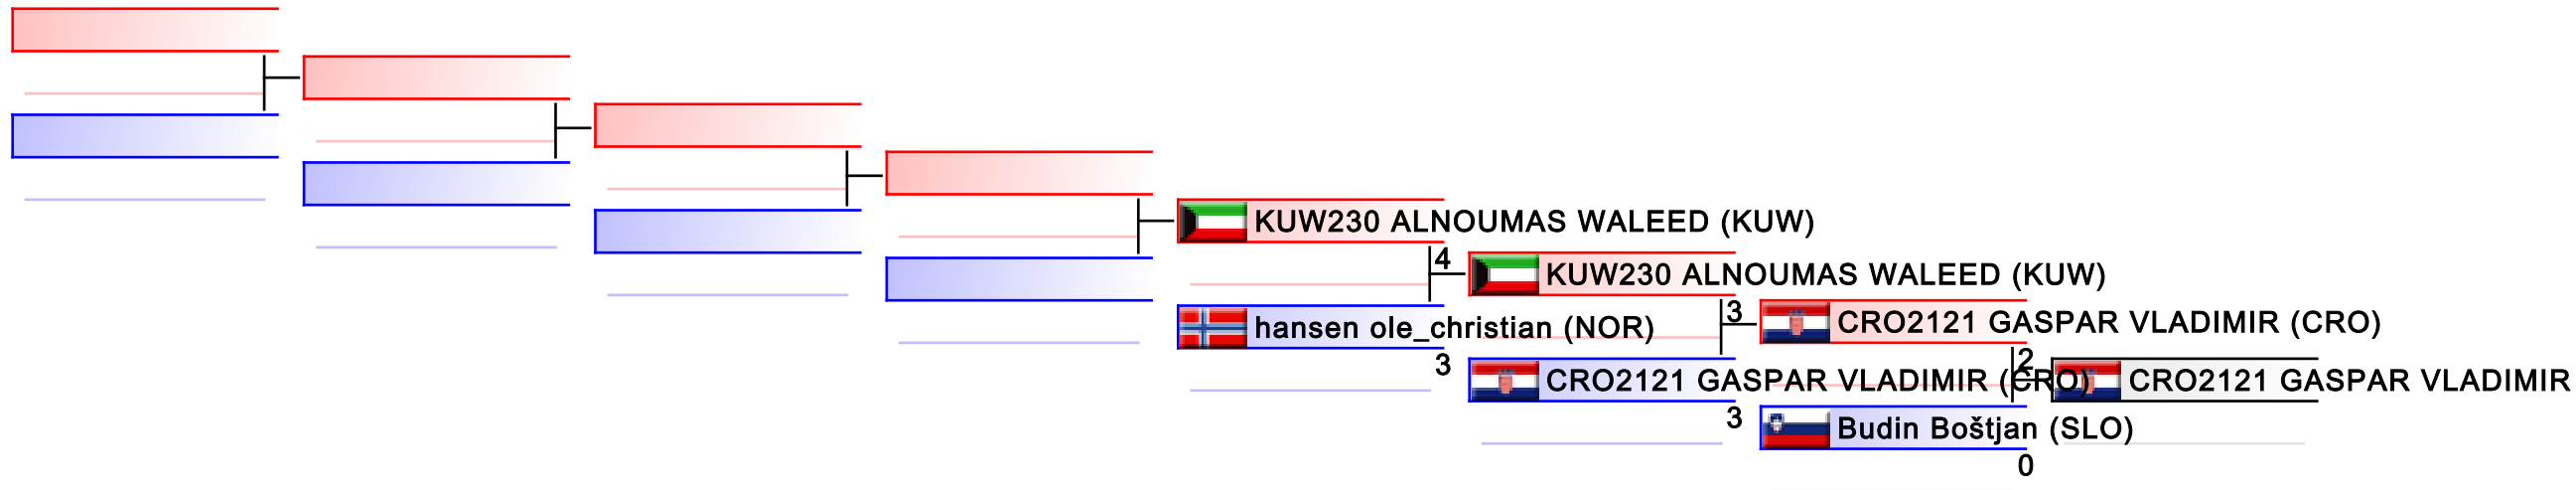

Training Camp and Youth Cup - Kumite Male Junior -68 kg

8th WKF Training Camp & Karate1 Youth Cup

WKF Manager (c) WKF and sportdata GmbH & Co KG 2000-2015(2015-07-04 17:55) v 8.4.0 build 1 License: SDIL Sportdata Internal License (expire 2016-01-01)

Tatami
3

Pool
1