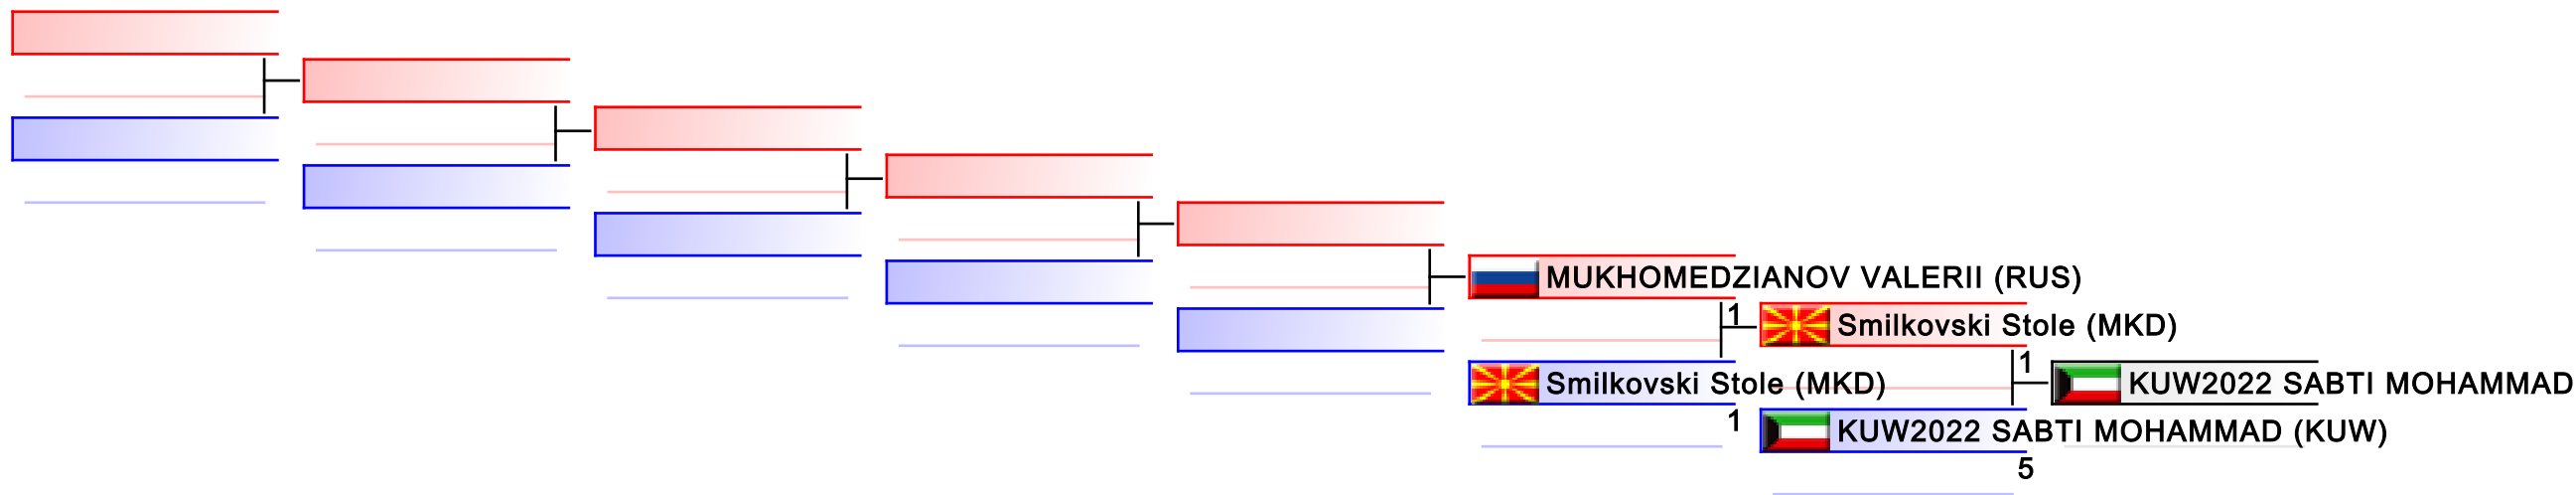

REPECHAGE: Training Camp and Youth Cup - Kumite Male Cadet -57 kg(1)