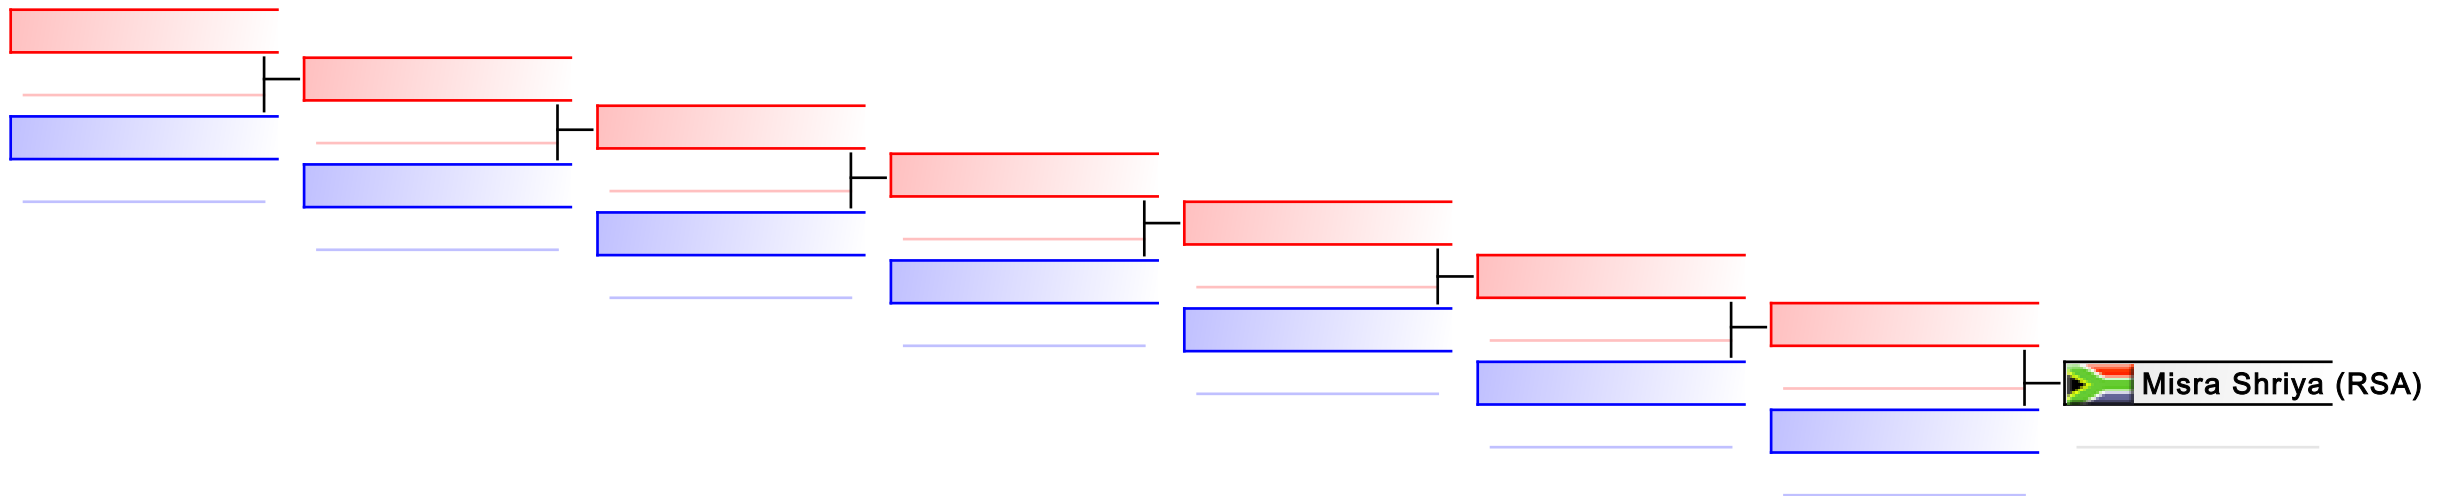

Tatami

Pool
1

REPECHAGE: Youth Cup only - Kumite Female U21 68+ kg(1)

Referees:							
-----------	--	--	--	--	--	--	--

Youth Cup only - Kumite Male U21 -60 kg

8th WKF Training Camp & Karate1 Youth Cup

Tatami
3