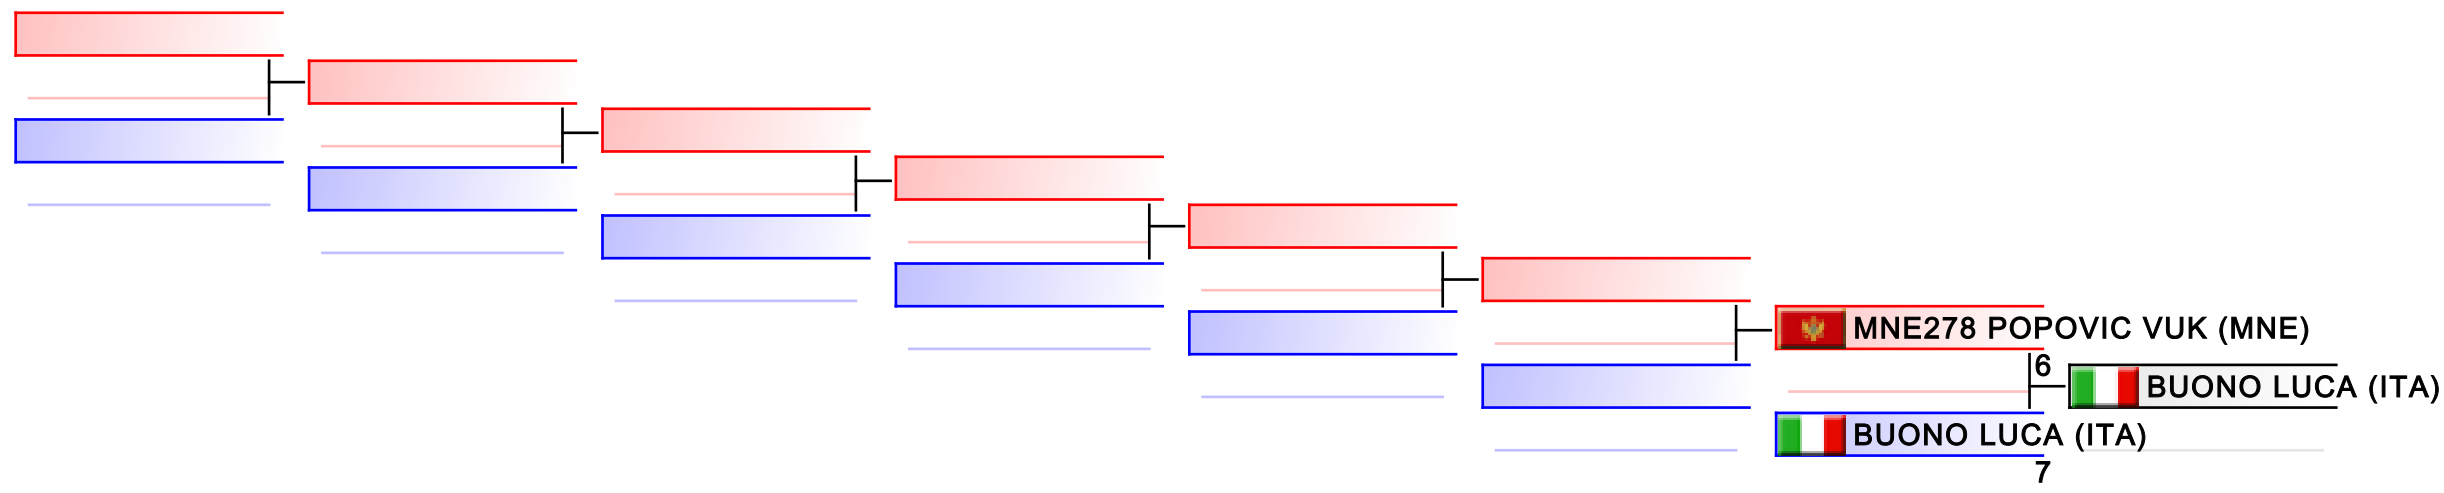

Youth Cup only - Kumite Male U21 -84 kg

8th WKF Training Camp & Karate1 Youth Cup

WKF Manager (c) WKF and sportdata GmbH & Co KG 2000-2015(2015-07-04 17:55) v 8.4.0 build 1 License: SDIL Sportdata Internal License (expire 2016-01-01)

Tatami
3

Pool
1