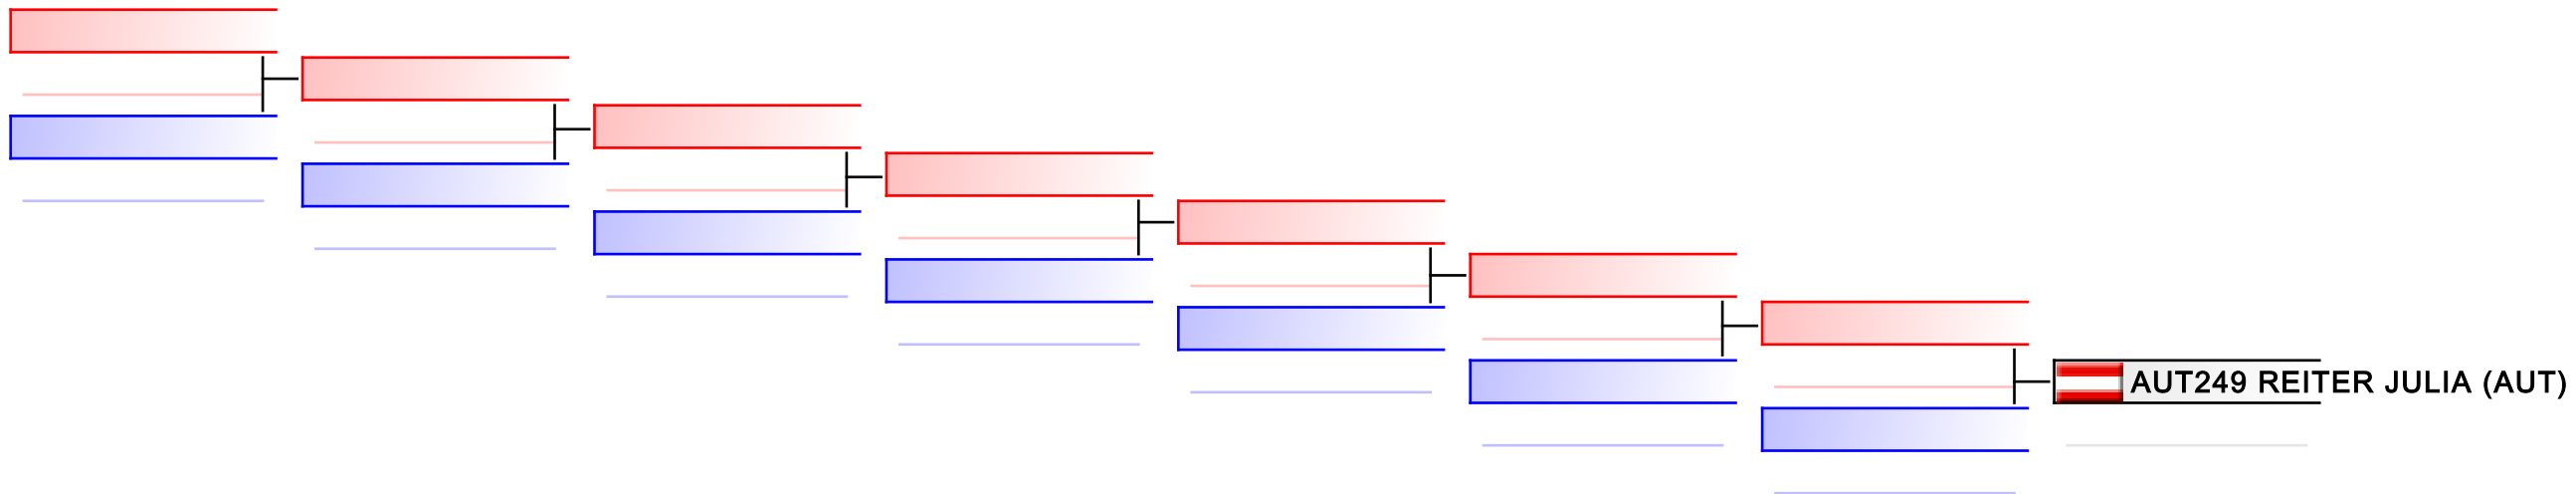

REPECHAGE: Youth Cup only - Kumite Female U21 -55 kg(1)