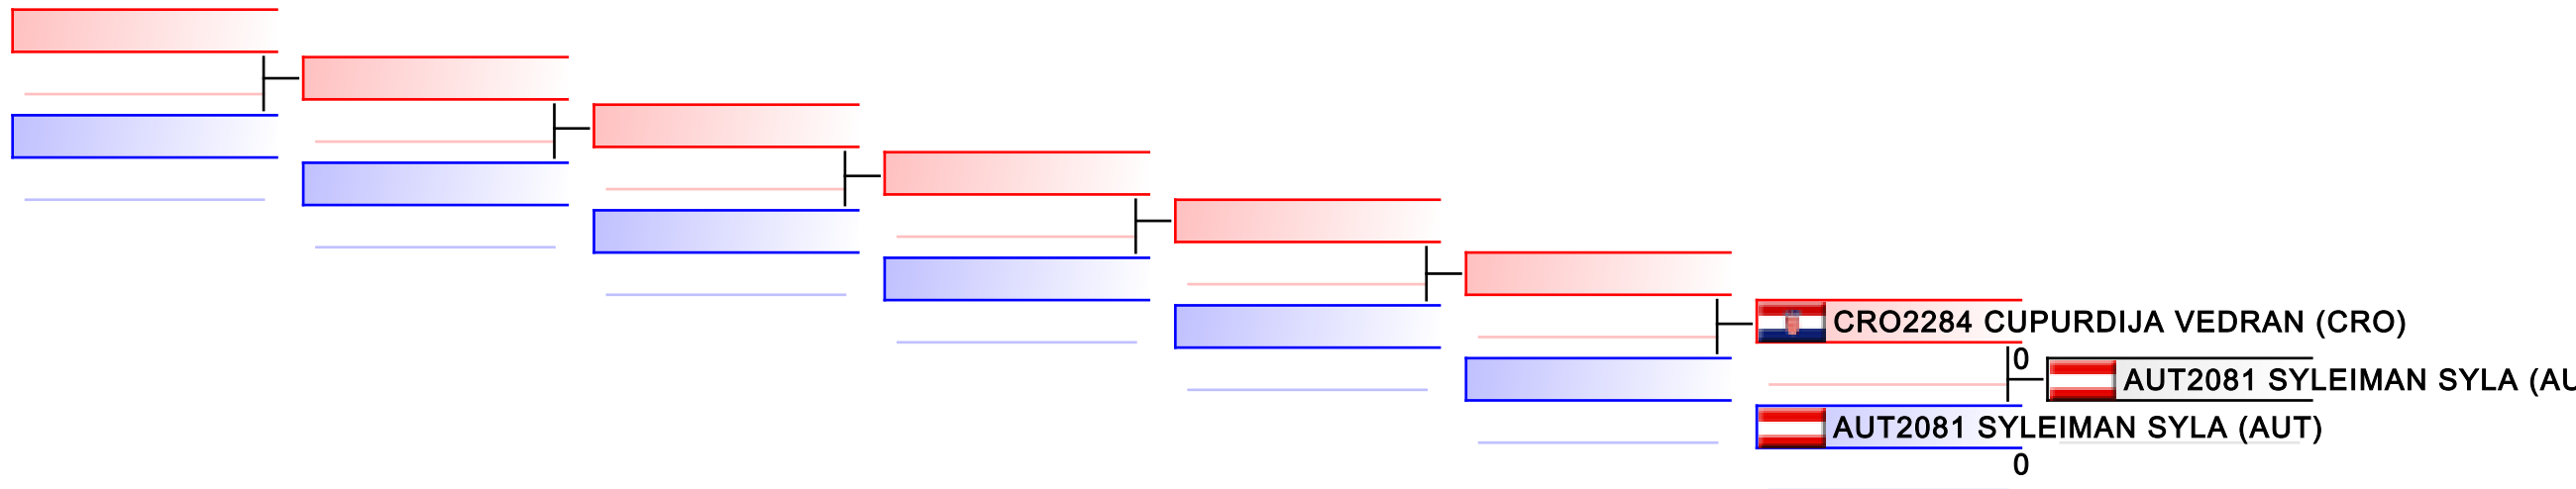

REPECHAGE: Youth Cup only - Kumite Male U21 84+ kg(1)