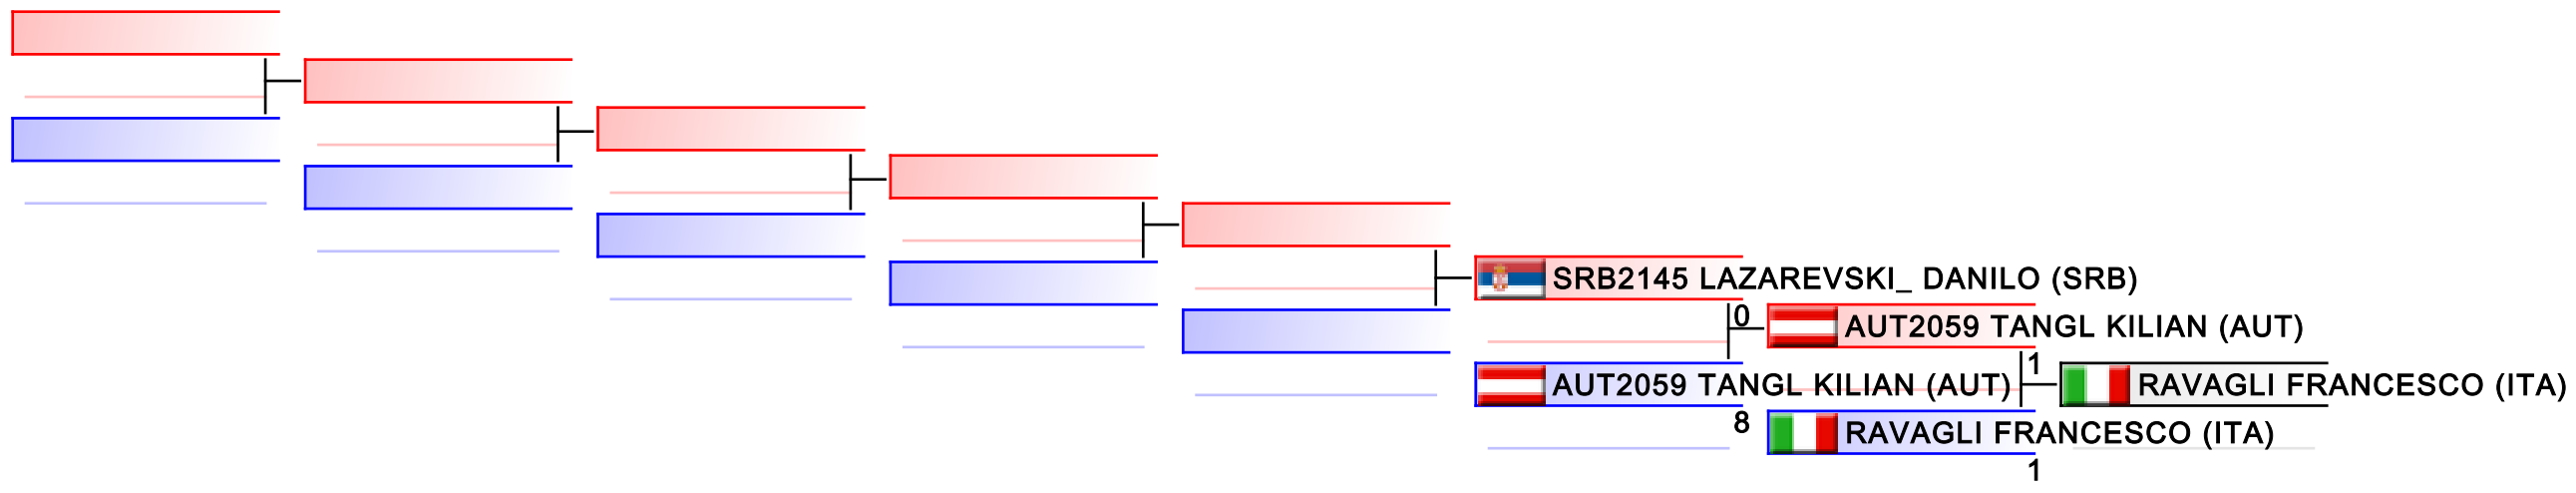

REPECHAGE: Training Camp and Youth Cup - Kumite Male Junior -68 kg(1)