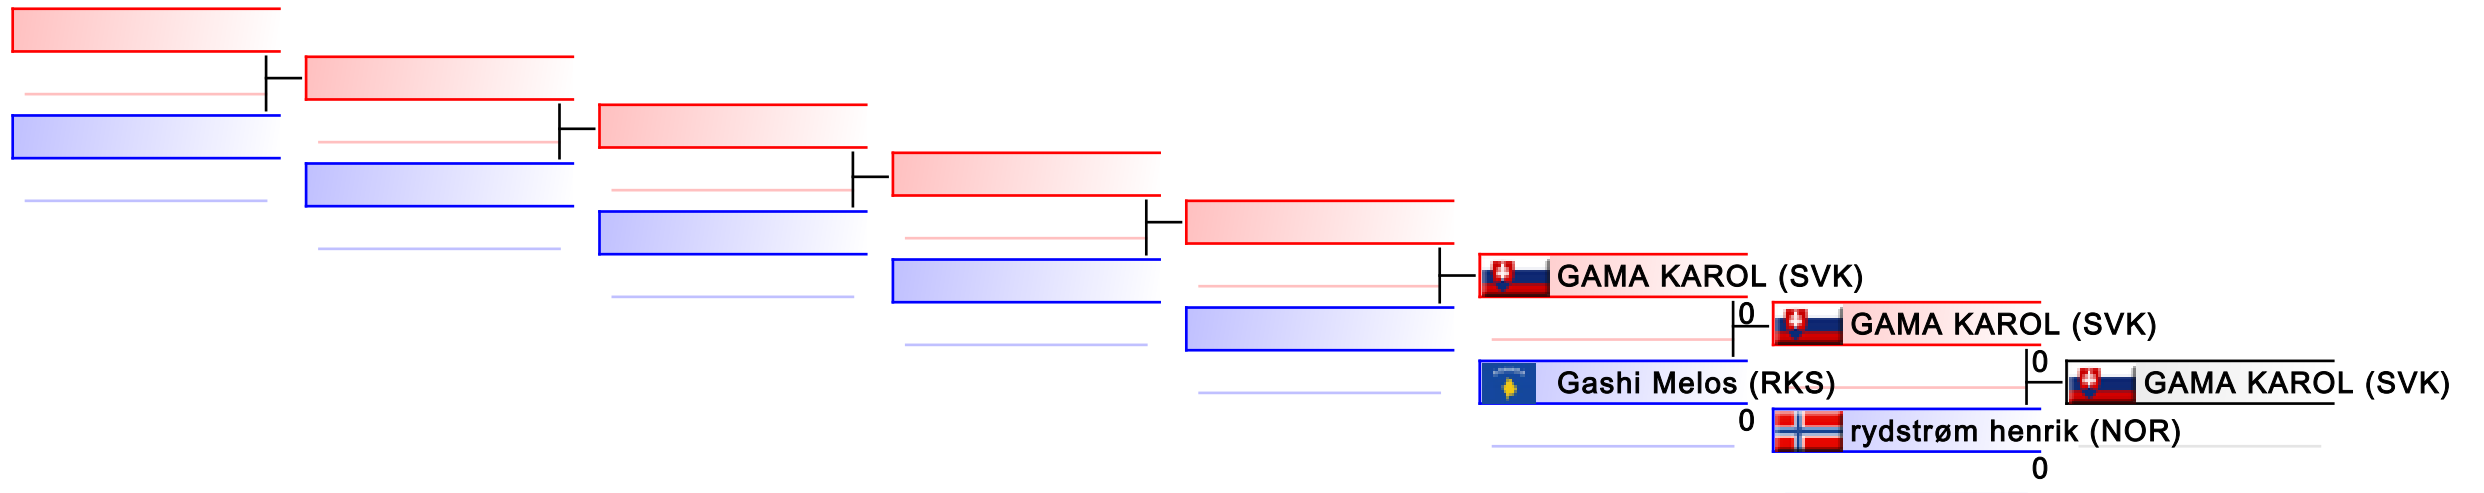

WKF Manager (c) WKF and sportdata GmbH & Co KG 2000-2015(2015-07-04 17:55) v 8.4.0 build 1 License: SDIL Sportdata Internal License (expire 2016-01-01)

Tatami
3

Pool
1

REPECHAGE: Training Camp and Kids Competition - Kumite Male U14 -50 kg(1)