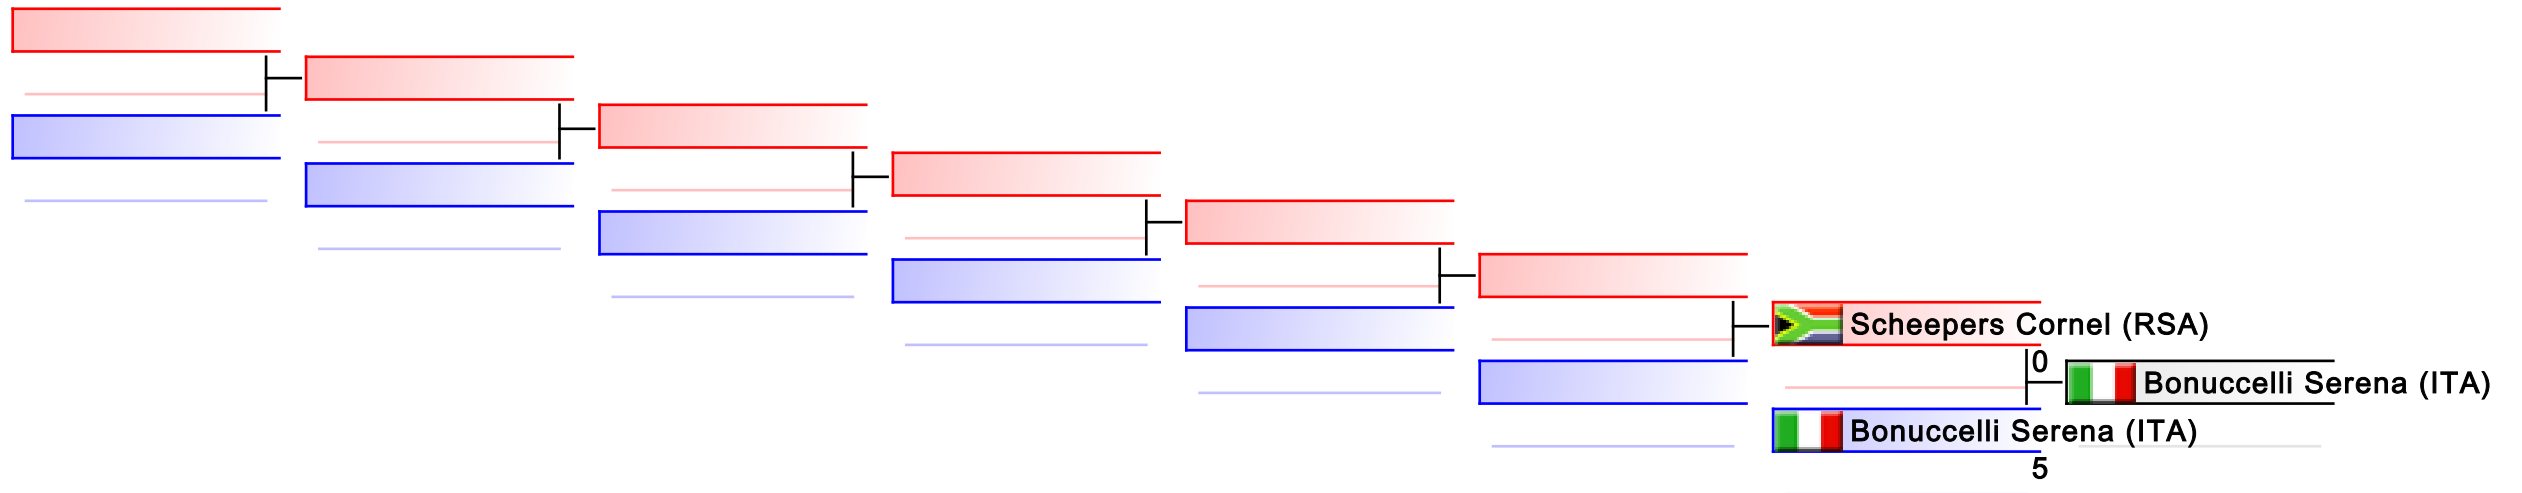

Youth Cup only - Kata Female U21

8th WKF Training Camp & Karate1 Youth Cup

WKF Manager (c) WKF and sportdata GmbH & Co KG 2000-2015(2015-07-04 17:55) v 8.4.0 build 1 License: SDIL Sportdata Internal License (expire 2016-01-01)

Tatami
2

Pool
1