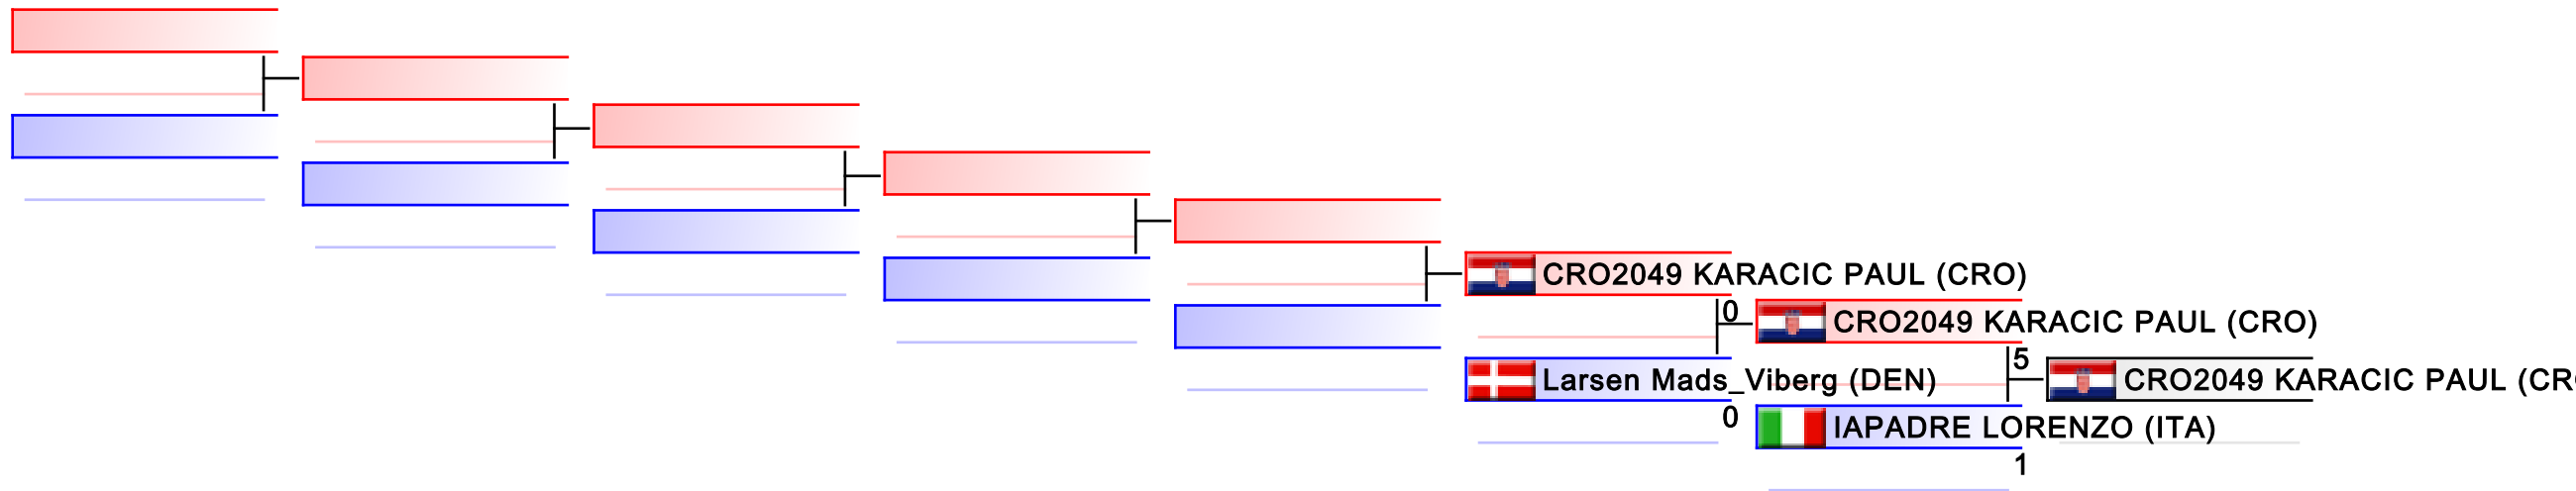

REPECHAGE: Training Camp and Youth Cup - Kumite Male Cadet -63 kg(1)