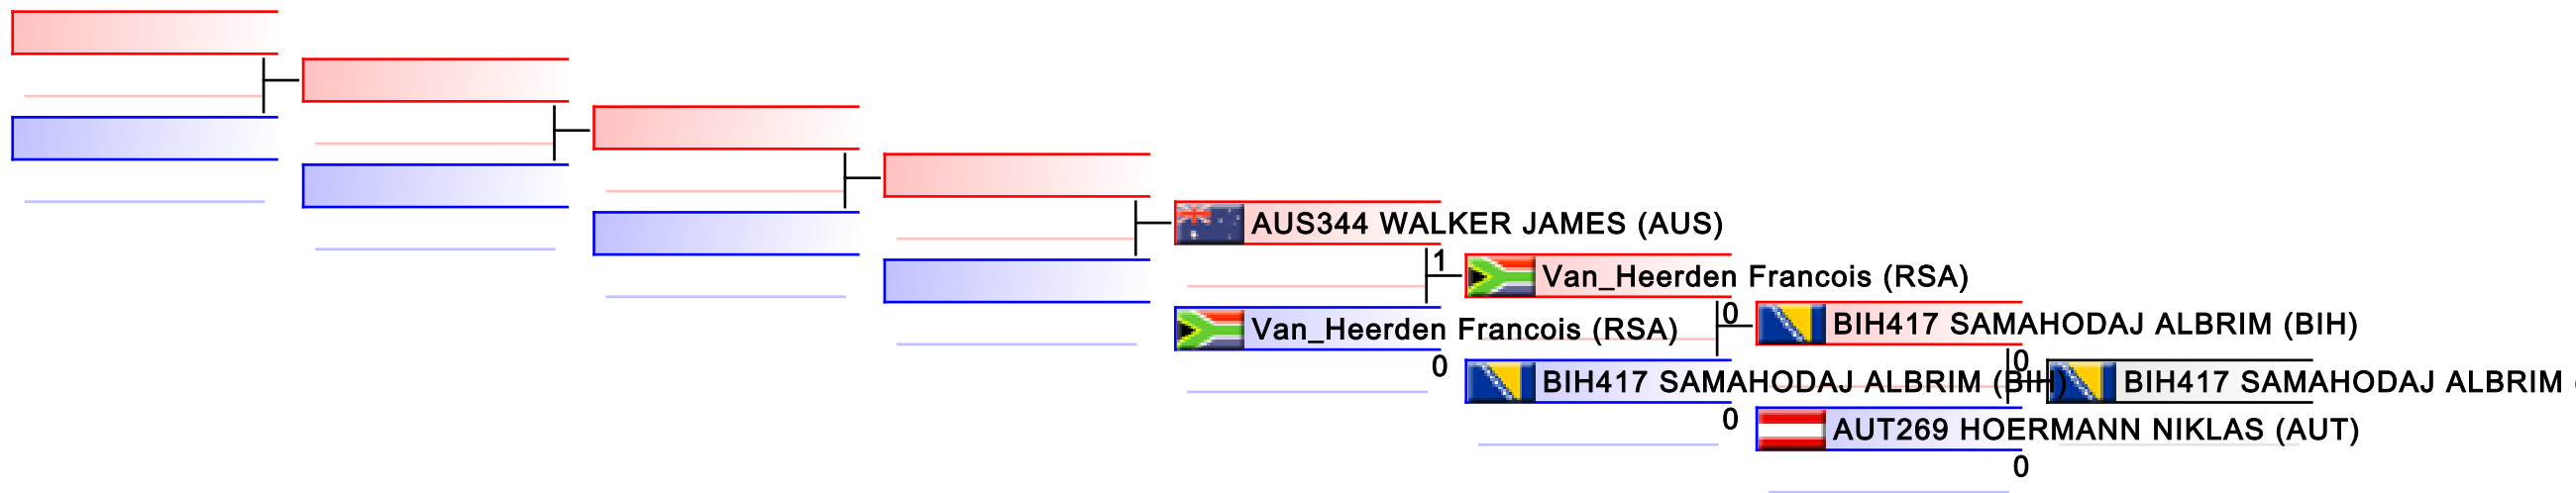

REPECHAGE: Training Camp and Youth Cup - Kumite Male Cadet 70+ kg(1)