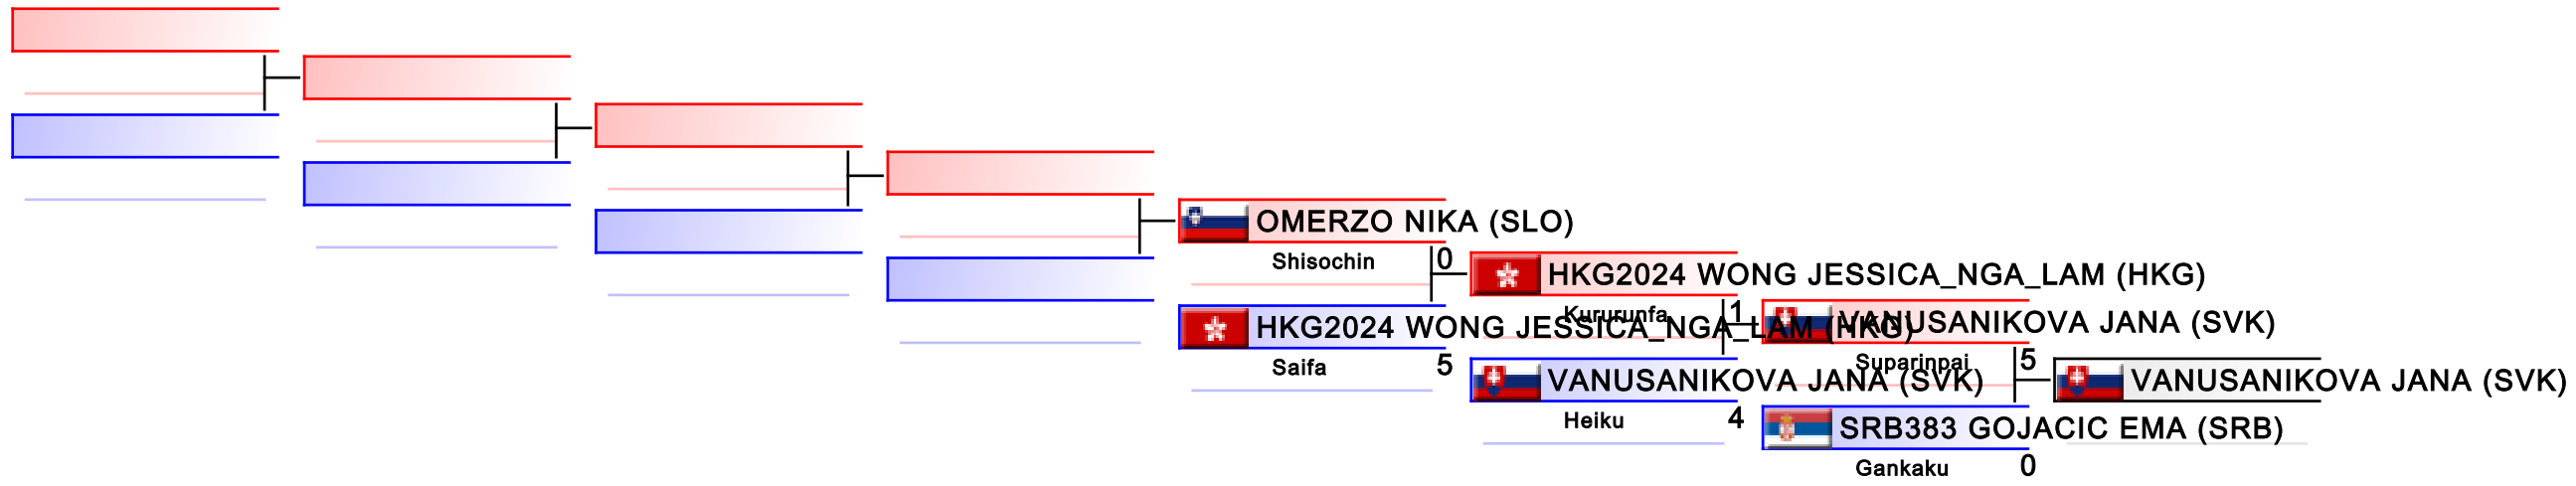

Training Camp and Youth Cup - Kata Female Cadet

8th WKF Training Camp & Karate1 Youth Cup

WKF Manager (c) WKF and sportdata GmbH & Co KG 2000-2015(2015-07-04 17:55) v 8.4.0 build 1 License: SDIL Sportdata Internal License (expire 2016-01-01)

Tatami
1

Pool
1,2