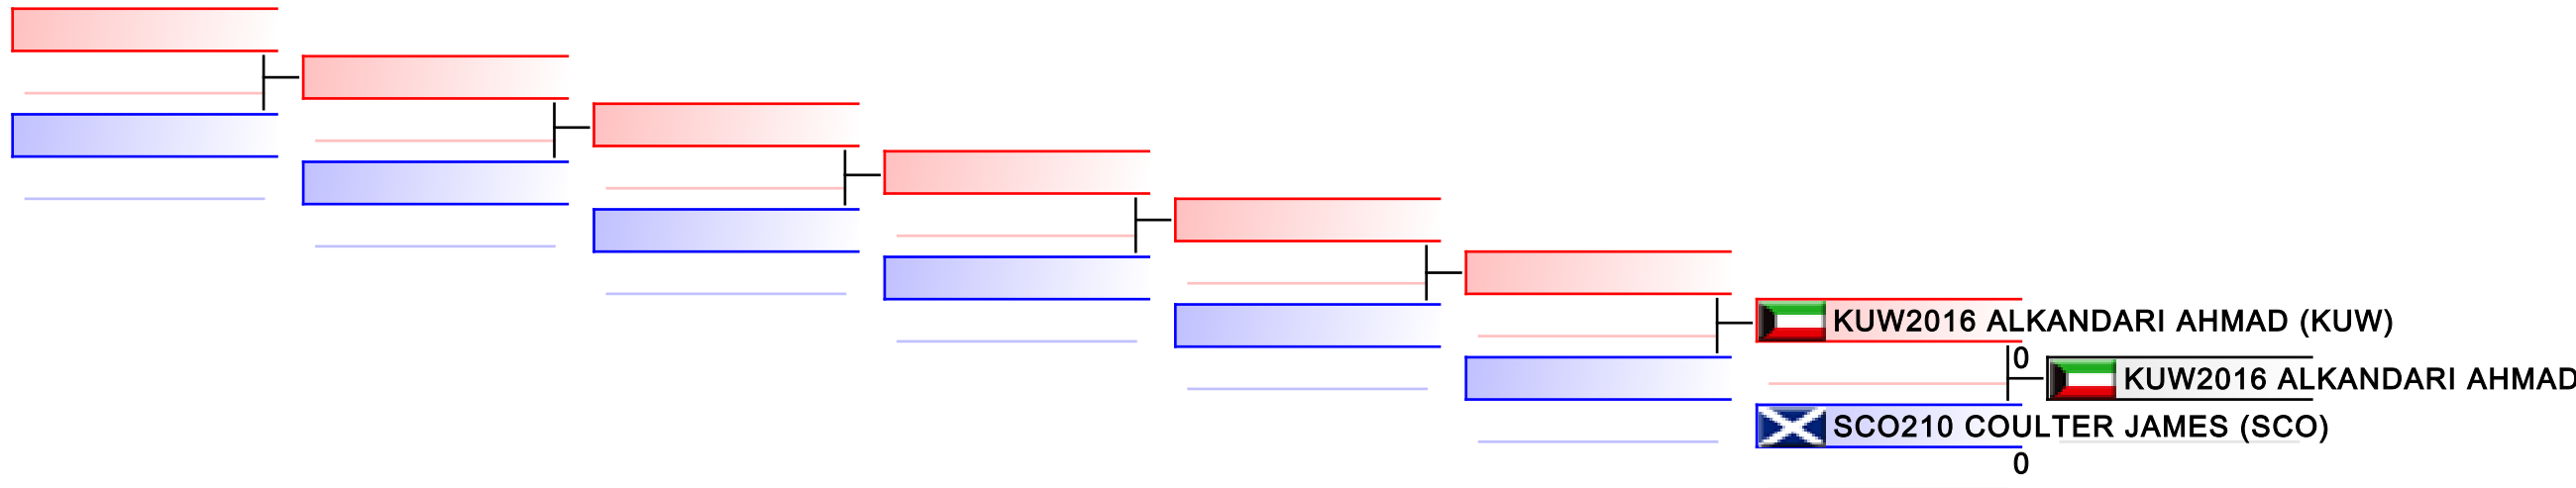

Training Camp and Youth Cup - Kumite Male Junior -55 kg

8th WKF Training Camp & Karate1 Youth Cup

WKF Manager (c) WKF and sportdata GmbH & Co KG 2000-2015(2015-07-04 17:55) v 8.4.0 build 1 License: SDIL Sportdata Internal License (expire 2016-01-01)

Tatami
1

Pool
1