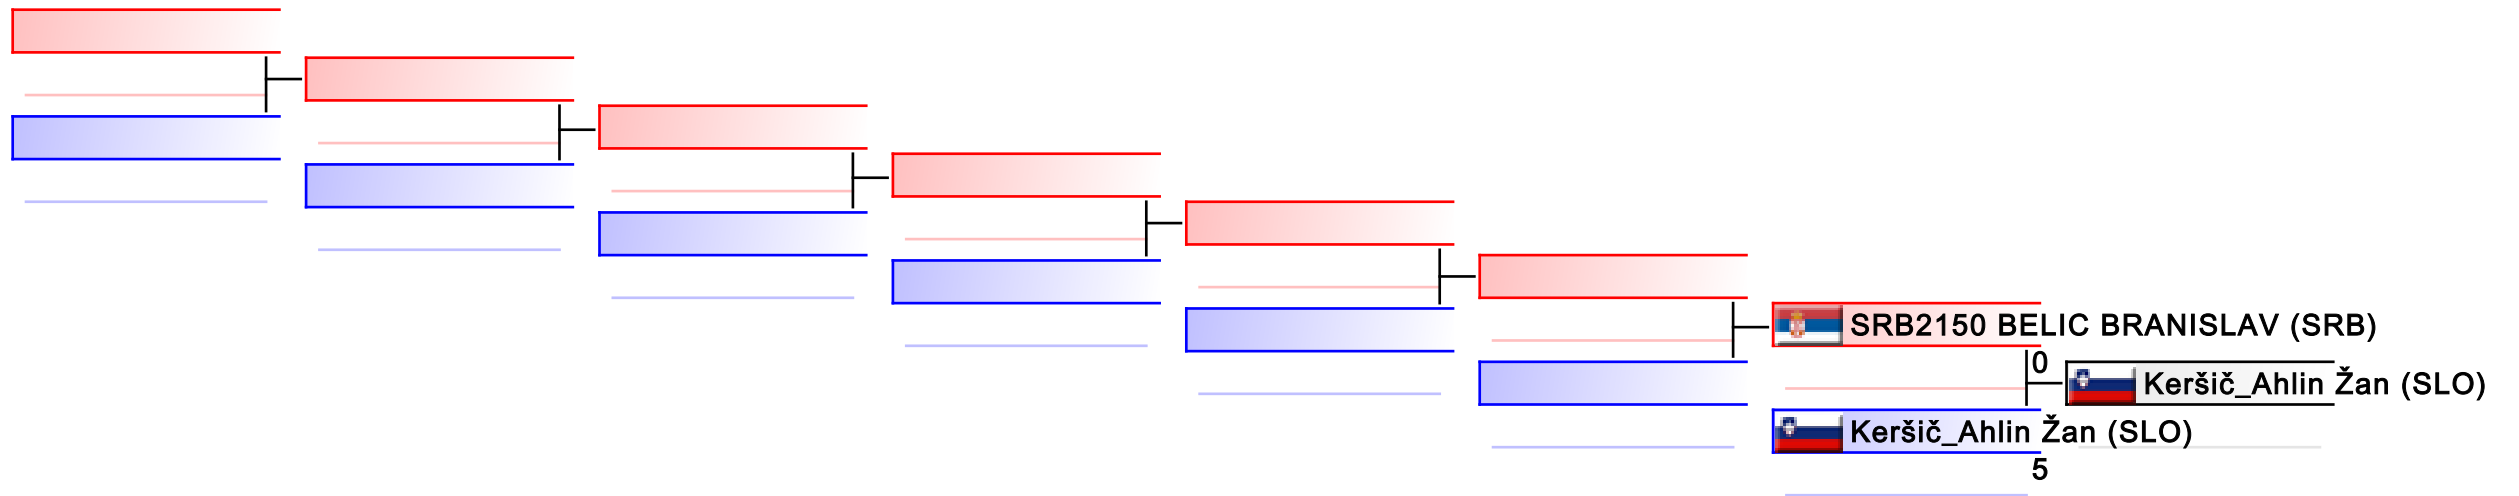

WKF Manager (c) WKF and sportdata GmbH & Co KG 2000-2015(2015-07-04 17:55) v 8.4.0 build 1 License: SDIL Sportdata Internal License (expire 2016-01-01)

Tatami
3

Pool
1

REPECHAGE: Training Camp and Kids Competition - Kumite Male U14 -50 kg(1)