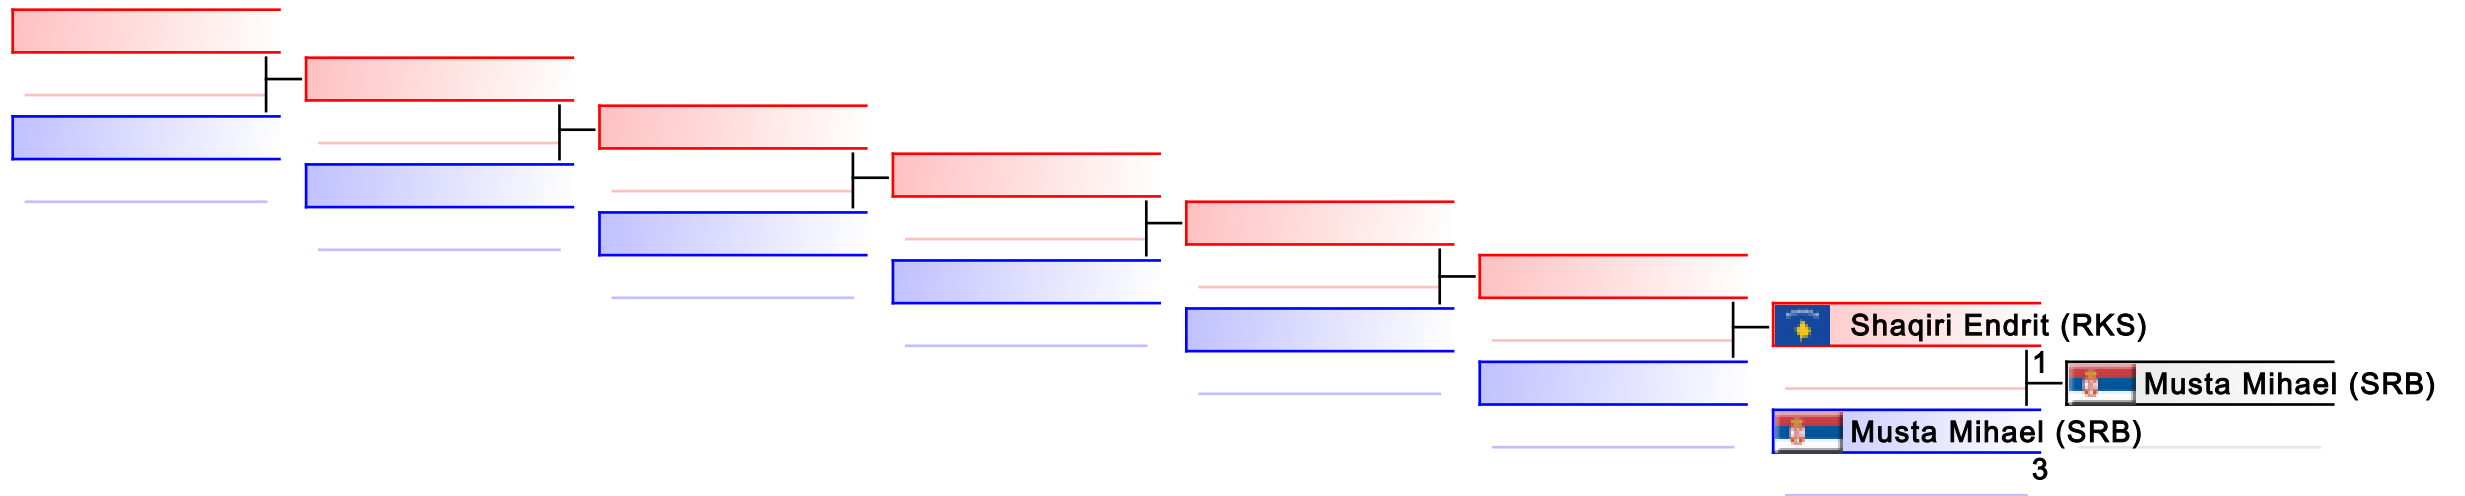

REPECHAGE: Training Camp and Kids Competition - Kumite Male U14 55+ kg(1)