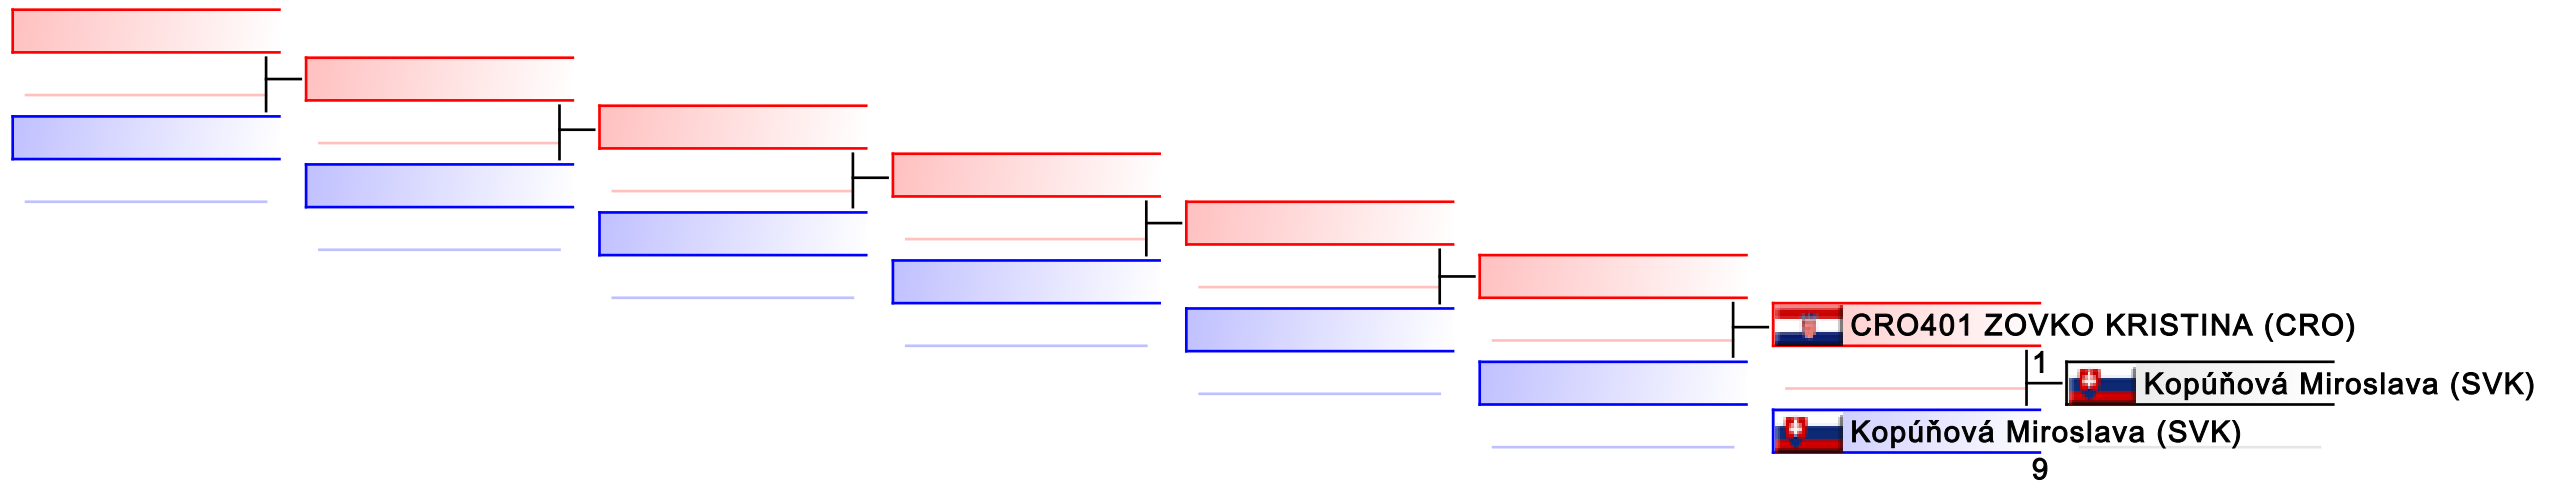

REPECHAGE: Youth Cup only - Kumite Female U21 -61 kg(1)