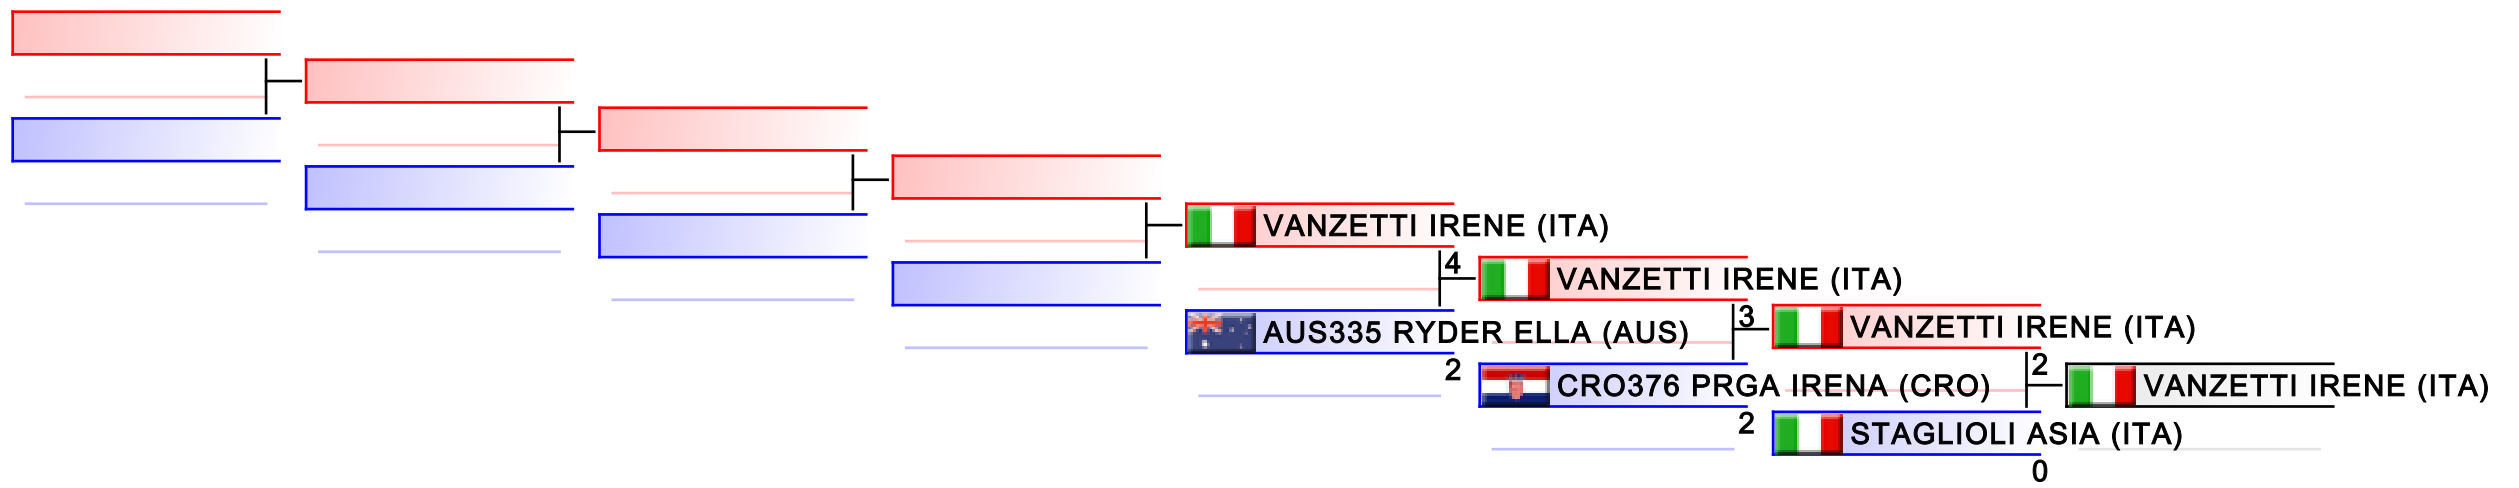

WKF Manager (c) WKF and sportdata GmbH & Co KG 2000-2015(2015-07-04 17:55) v 8.4.0 build 1 License: SDIL Sportdata Internal License (expire 2016-01-01)

Tatami
4

Pool
1

REPECHAGE: Training Camp and Youth Cup - Kumite Female Junior 59+ kg(1)