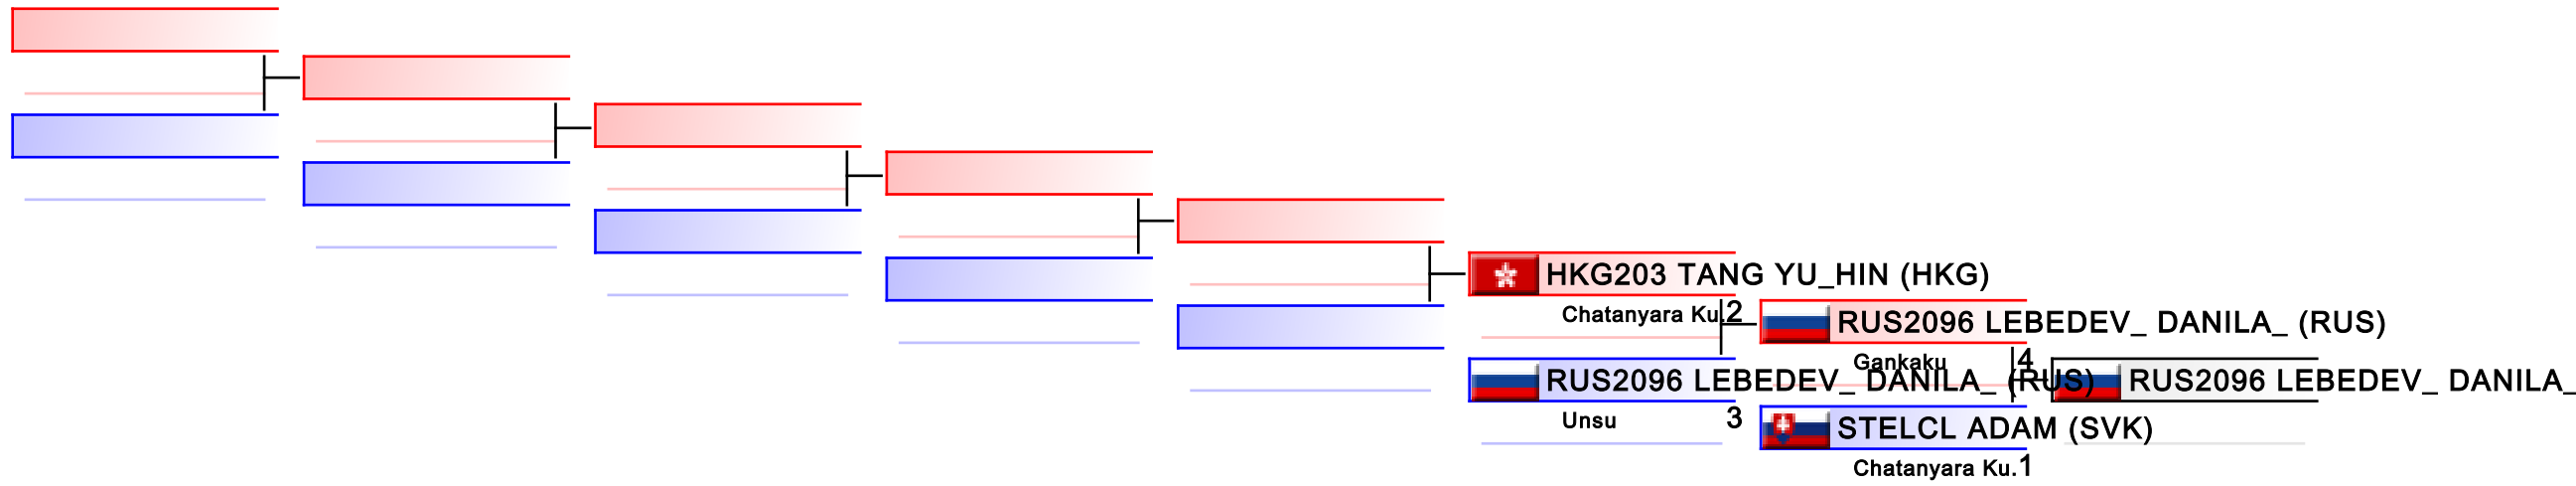

Training Camp and Kids Competition - Kata Male U14

8th WKF Training Camp & Karate1 Youth Cup

WKF Manager (c) WKF and sportdata GmbH & Co KG 2000-2015(2015-07-04 17:55) v 8.4.0 build 1 License: SDIL Sportdata Internal License (expire 2016-01-01)

Tatami
4

Pool
1