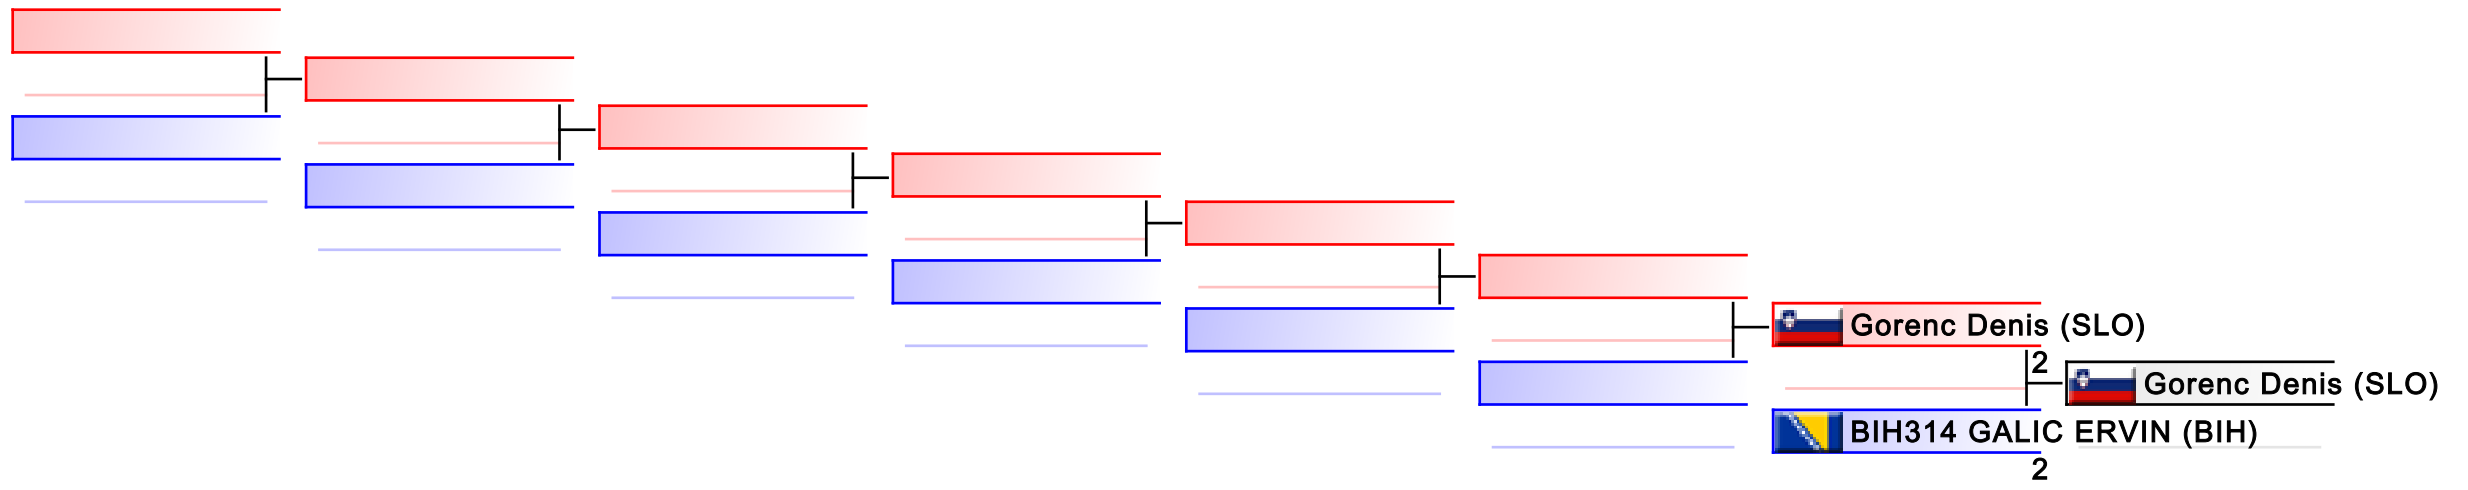

Tatami
4

Pool
1

REPECHAGE: Youth Cup only - Kumite Male U21 -67 kg(1)

Referees:							
-----------	--	--	--	--	--	--	--

Youth Cup only - Kumite Male U21 -75 kg

8th WKF Training Camp & Karate1 Youth Cup

WKF Manager (c) WKF and sportdata GmbH & Co KG 2000-2015(2015-07-04 17:55) v 8.4.0 build 1 License: SDIL Sportdata Internal License (expire 2016-01-01)