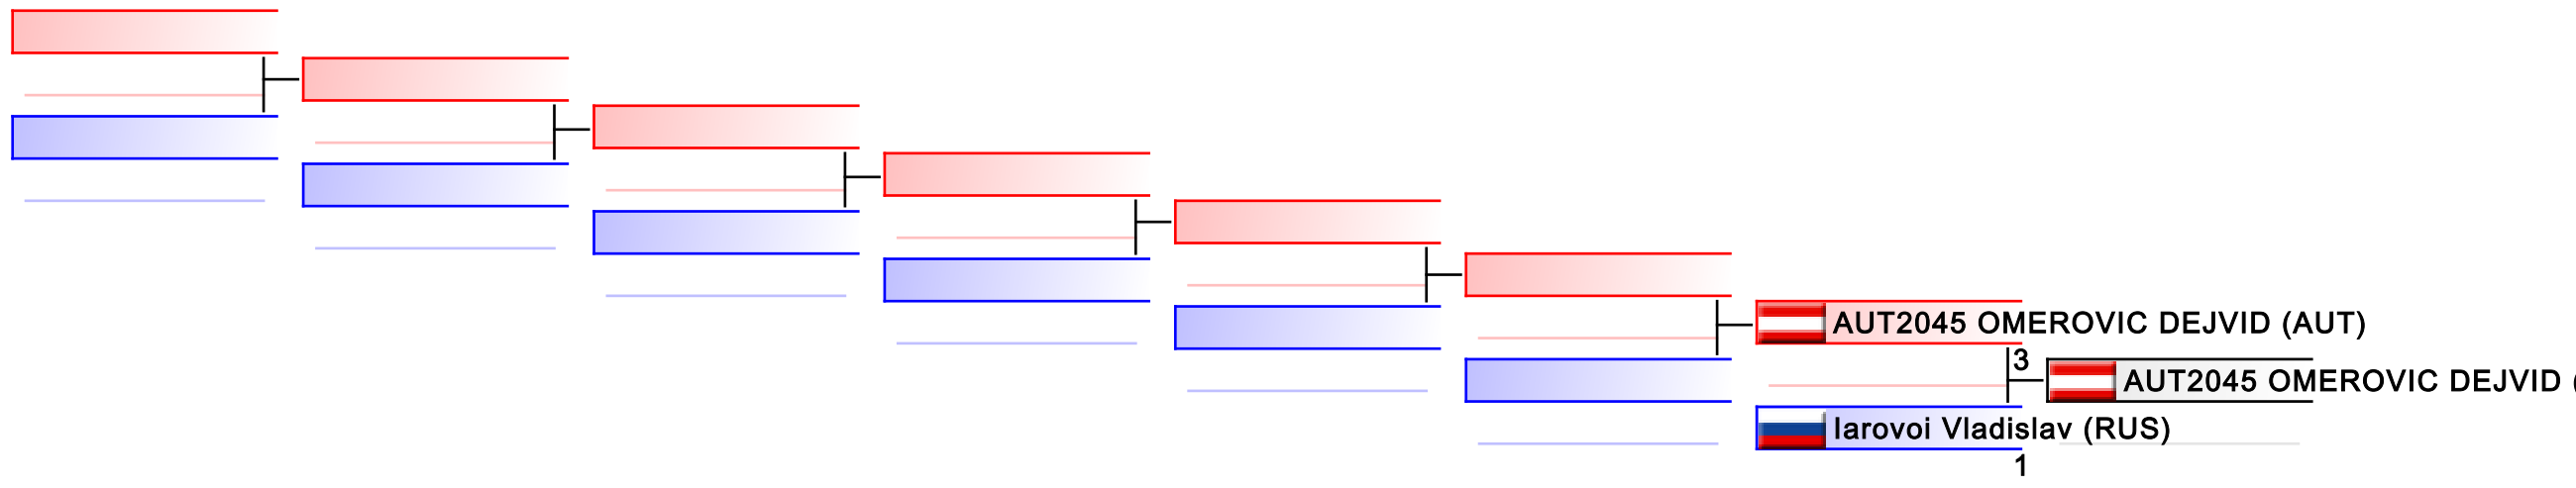

Training Camp and Youth Cup - Kumite Male Junior 76+ kg

8th WKF Training Camp & Karate1 Youth Cup

WKF Manager (c) WKF and sportdata GmbH & Co KG 2000-2015(2015-07-04 17:55) v 8.4.0 build 1 License: SDIL Sportdata Internal License (expire 2016-01-01)

Tatami
1

Pool
1