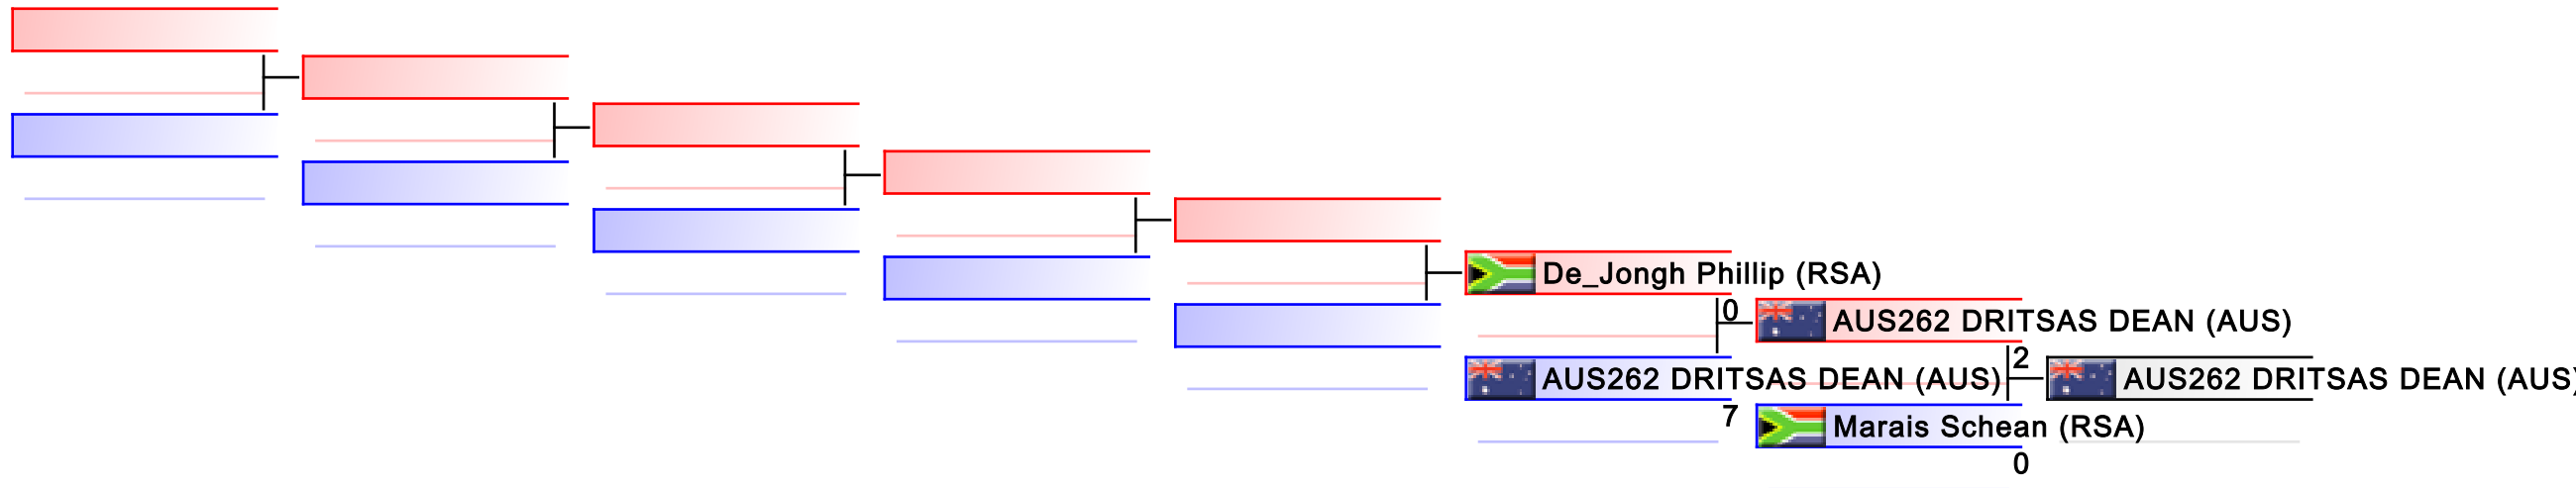

WKF Manager (c) WKF and sportdata GmbH & Co KG 2000-2015(2015-07-04 17:55) v 8.4.0 build 1 License: SDIL Sportdata Internal License (expire 2016-01-01)

Tatami
4

Pool
1

REPECHAGE: Training Camp and Youth Cup - Kumite Male Cadet -70 kg(1)