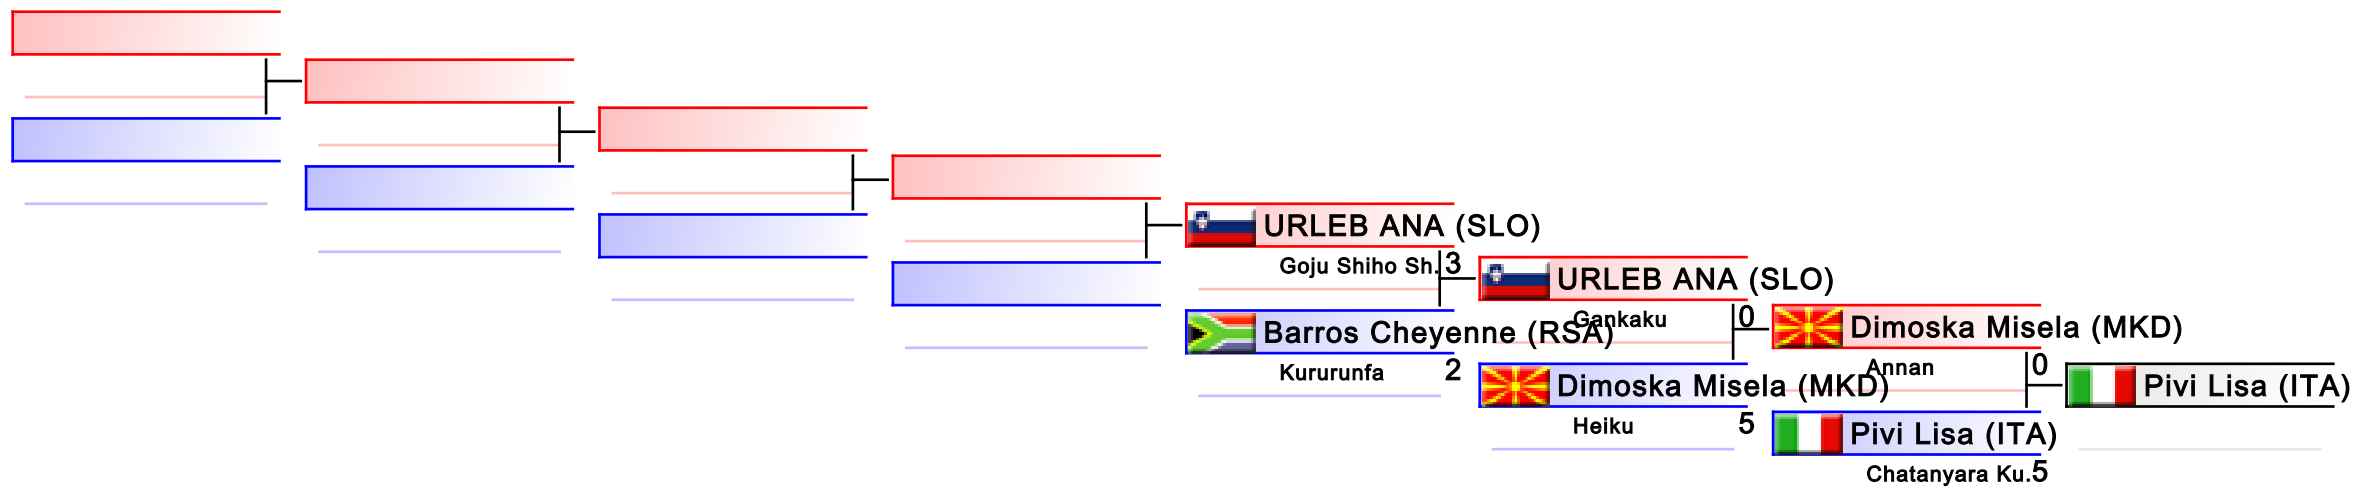

REPECHAGE: Training Camp and Youth Cup - Kata Female Junior(1,2)