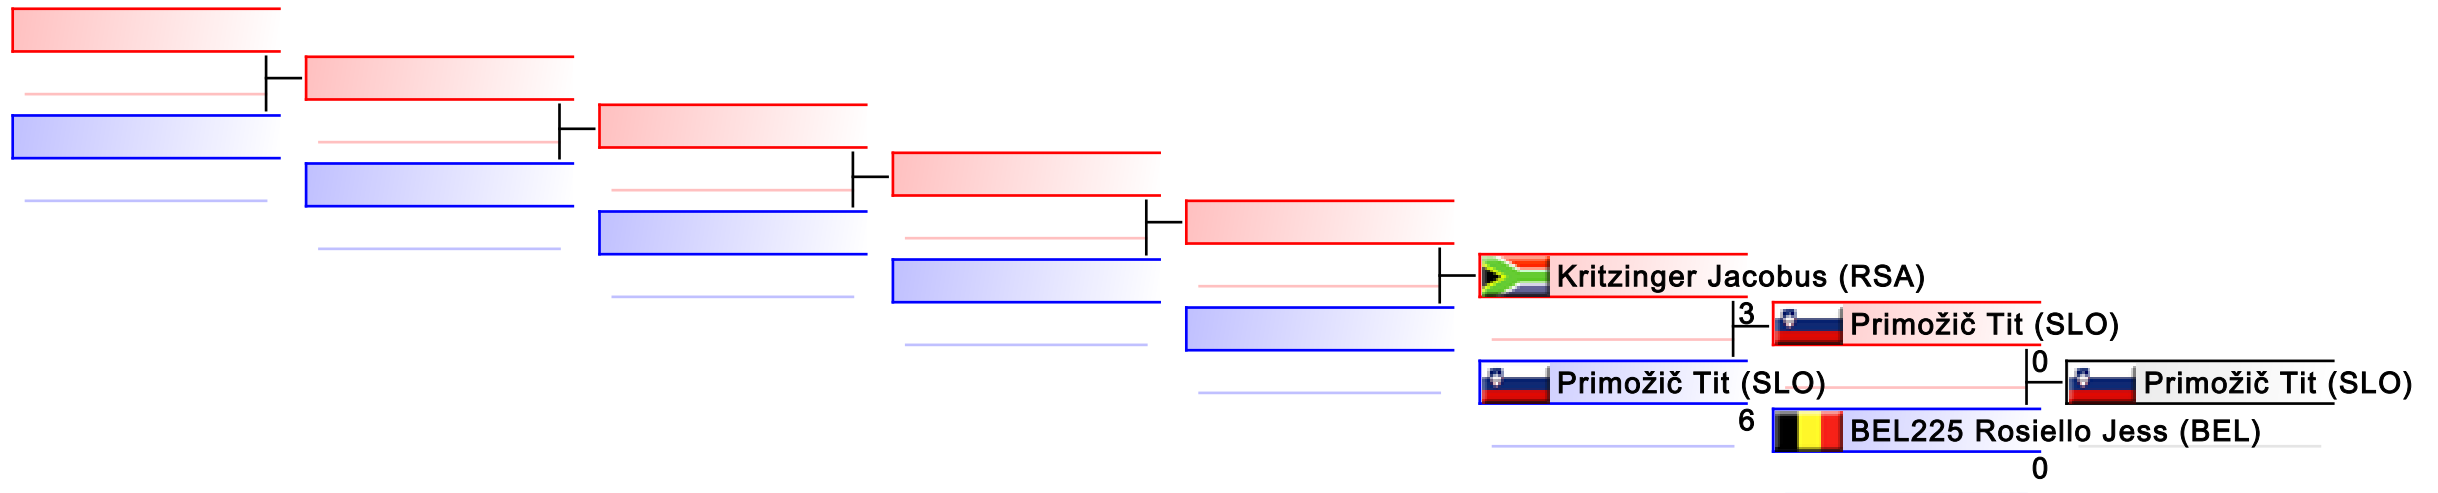

Training Camp and Youth Cup - Kumite Male Junior -61 kg

8th WKF Training Camp & Karate1 Youth Cup

WKF Manager (c) WKF and sportdata GmbH & Co KG 2000-2015(2015-07-04 17:55) v 8.4.0 build 1 License: SDIL Sportdata Internal License (expire 2016-01-01)

Tatami
2

Pool
1