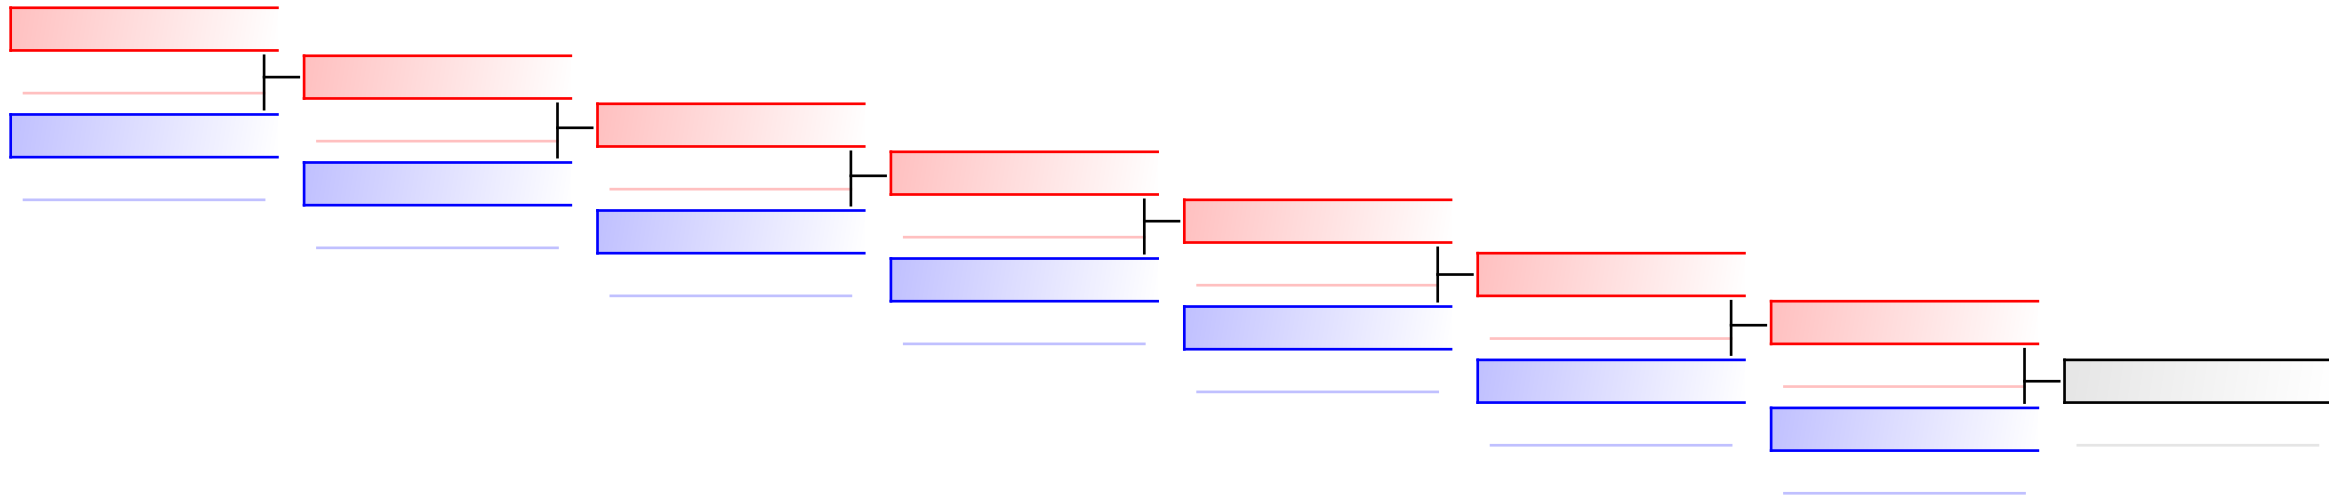

Youth Cup only - Kumite Female U21 -55 kg

8th WKF Training Camp & Karate1 Youth Cup

WKF Manager (c) WKF and sportdata GmbH & Co KG 2000-2015(2015-07-04 17:55) v 8.4.0 build 1 License: SDIL Sportdata Internal License (expire 2016-01-01)

Tatami

Pool
1