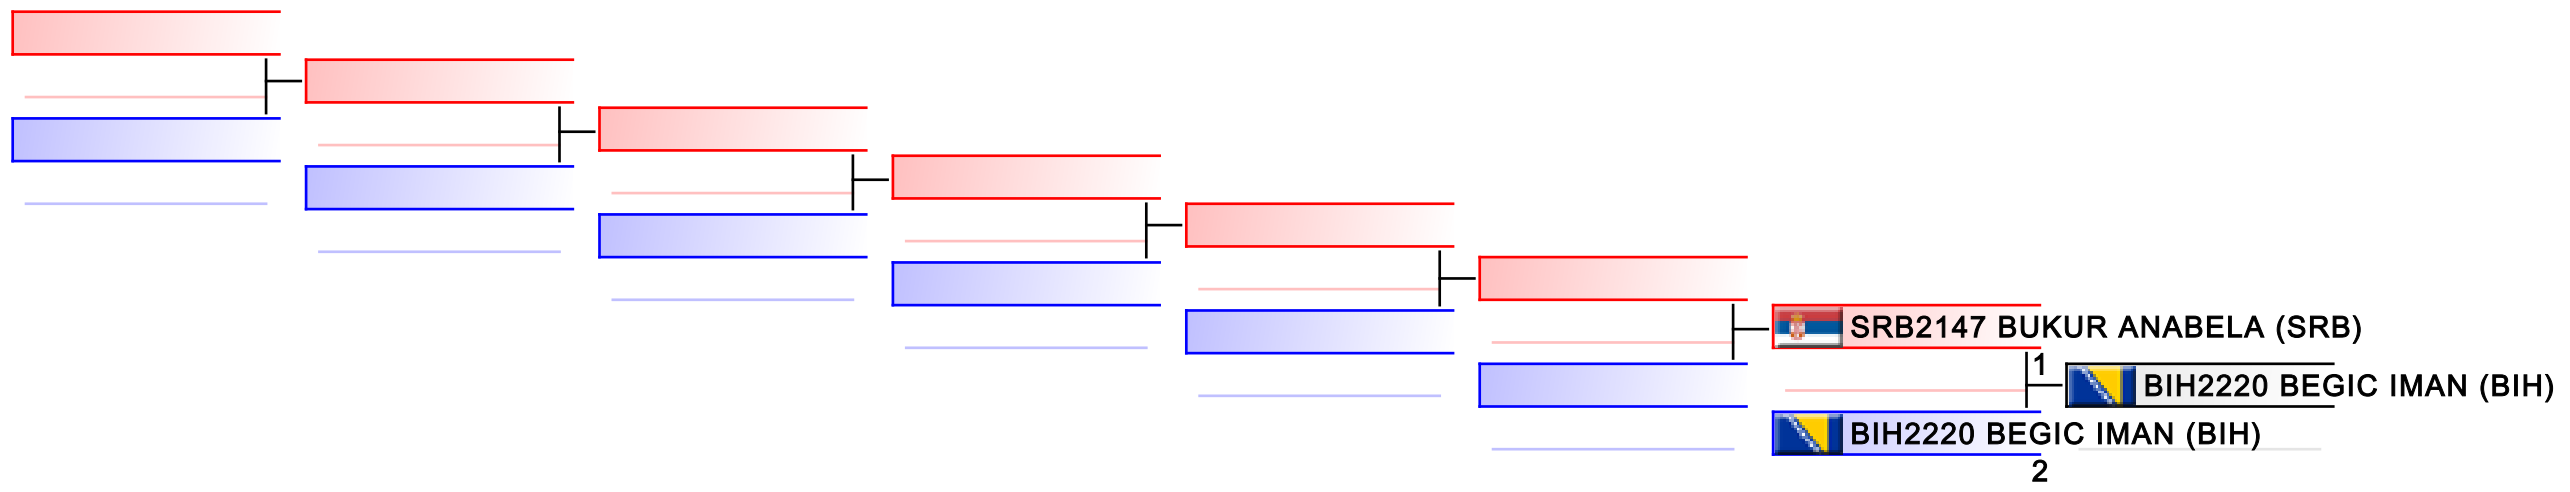

REPECHAGE: Training Camp and Kids Competition - Kumite Female U14 47+ kg(1)