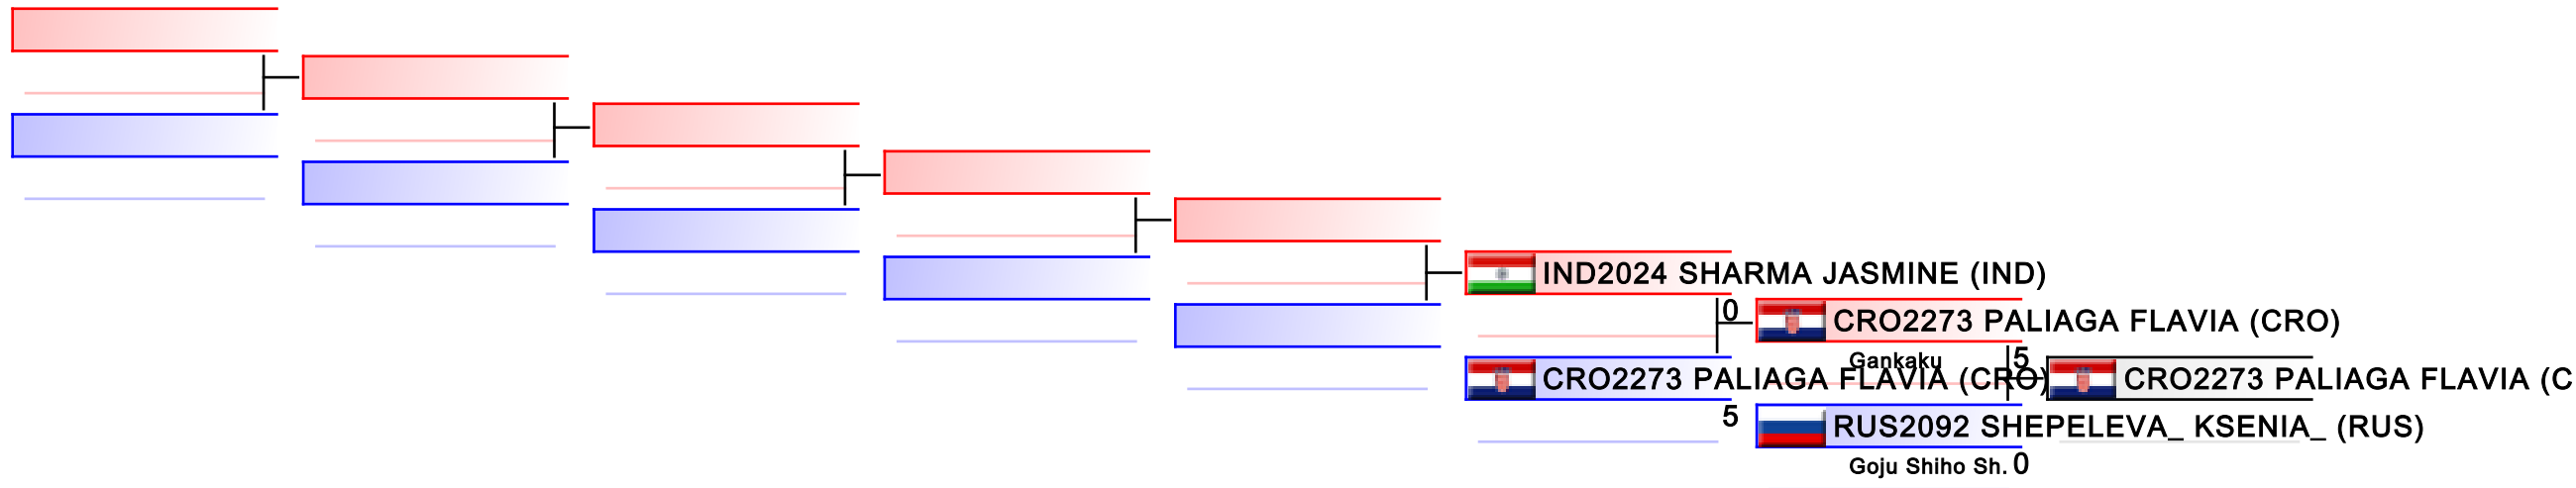

Training Camp and Kids Competition - Kata Female U12

8th WKF Training Camp & Karate1 Youth Cup

WKF Manager (c) WKF and sportdata GmbH & Co KG 2000-2015(2015-07-04 17:55) v 8.4.0 build 1 License: SDIL Sportdata Internal License (expire 2016-01-01)

Tatami
1

Pool
1