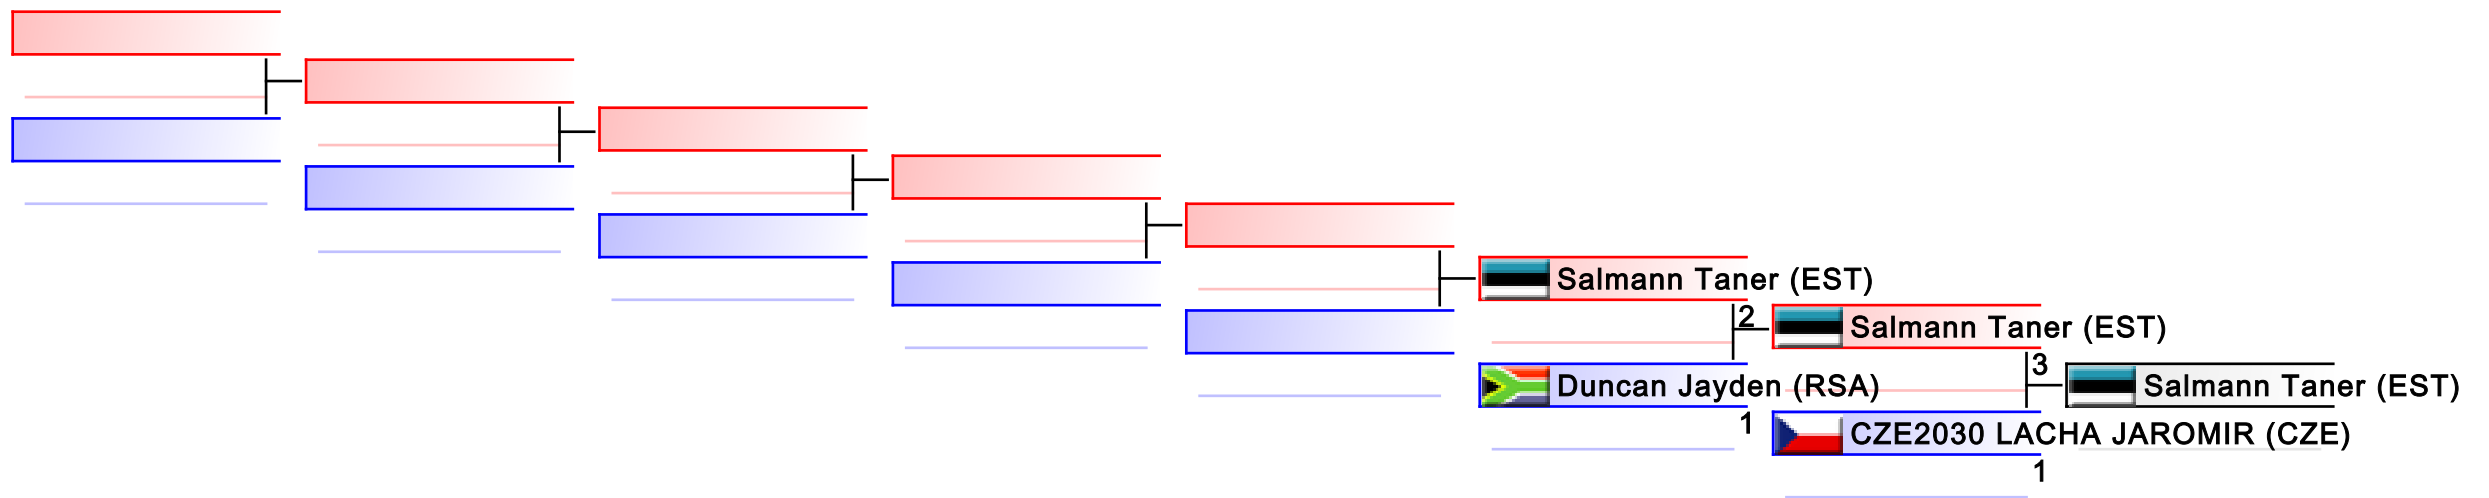

REPECHAGE: Training Camp and Kids Competition - Kumite Male U14 -55 kg(1)