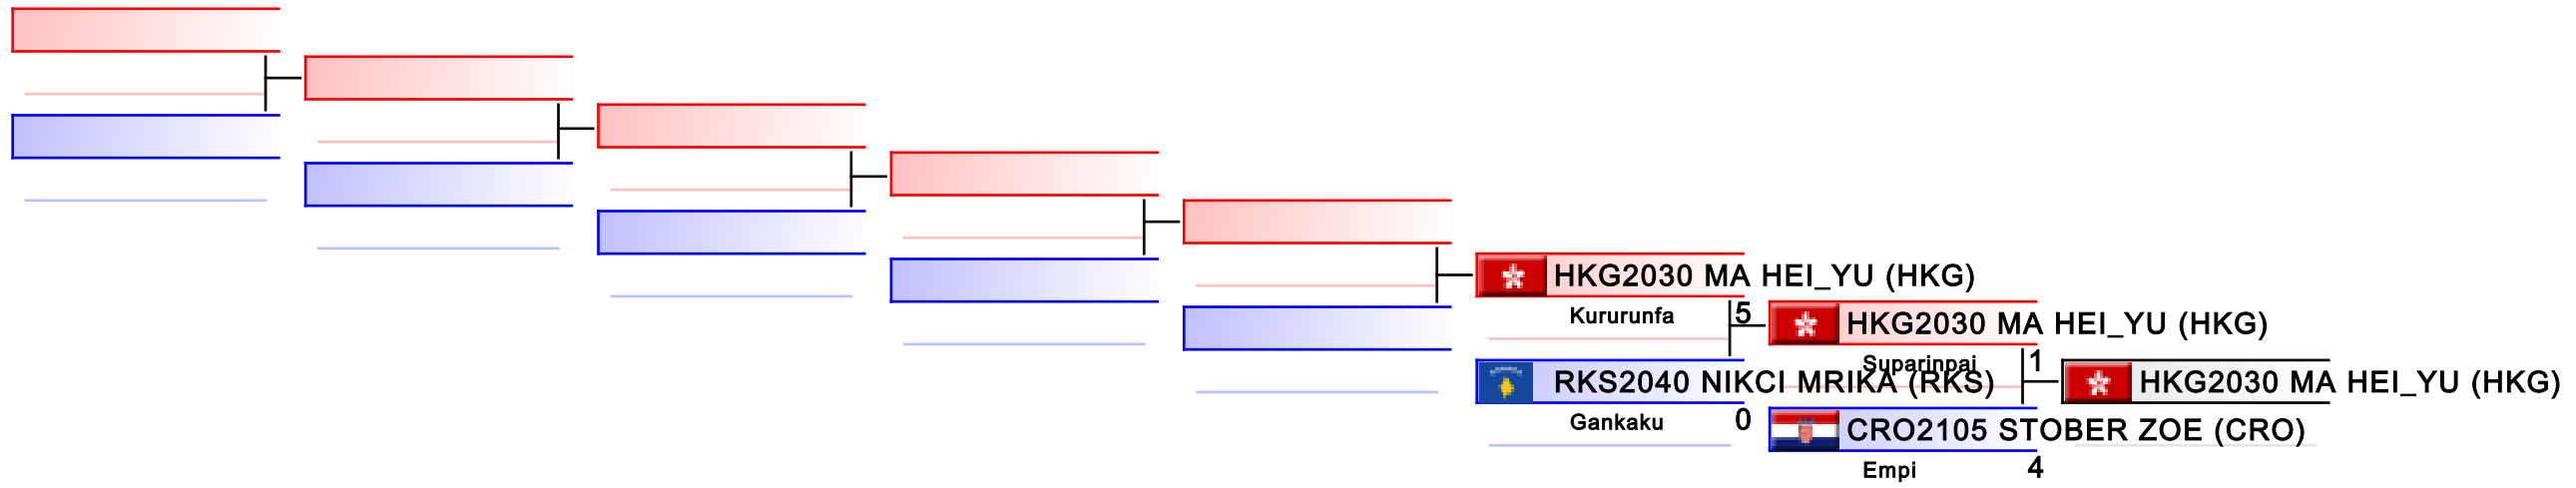

Training Camp and Kids Competition - Kata Female U14

8th WKF Training Camp & Karate1 Youth Cup

WKF Manager (c) WKF and sportdata GmbH & Co KG 2000-2015(2015-07-04 17:55) v 8.4.0 build 1 License: SDIL Sportdata Internal License (expire 2016-01-01)

Tatami
2

Pool
1