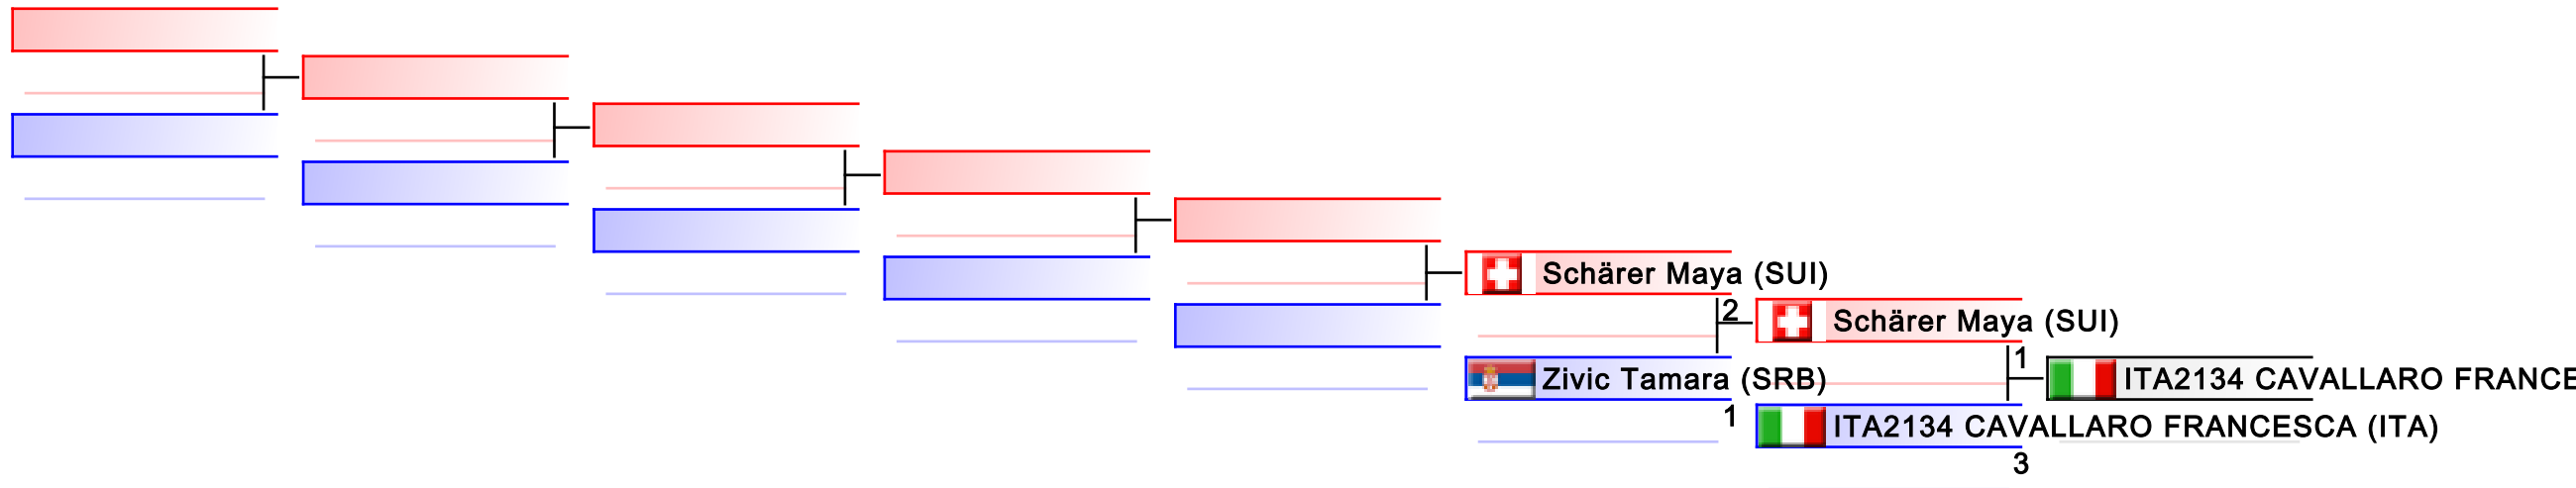

WKF Manager (c) WKF and sportdata GmbH & Co KG 2000-2015(2015-07-04 17:55) v 8.4.0 build 1 License: SDIL Sportdata Internal License (expire 2016-01-01)

Tatami
1

Pool
1

REPECHAGE: Training Camp and Youth Cup - Kumite Female Junior -53 kg(1)