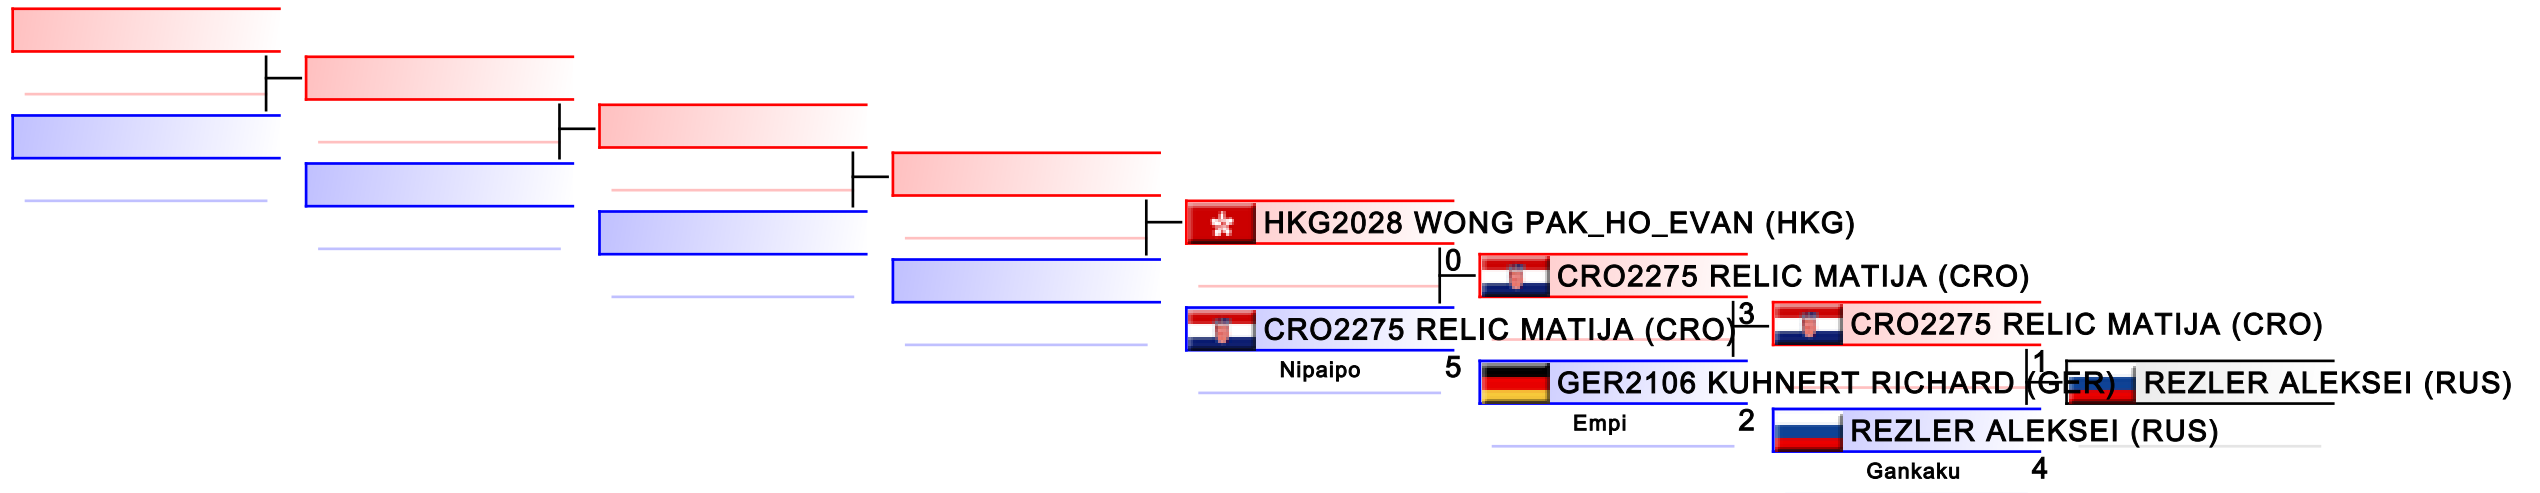

Training Camp and Kids Competition - Kata Male U12

8th WKF Training Camp & Karate1 Youth Cup

WKF Manager (c) WKF and sportdata GmbH & Co KG 2000-2015(2015-07-04 17:55) v 8.4.0 build 1 License: SDIL Sportdata Internal License (expire 2016-01-01)

Tatami
3

Pool
1