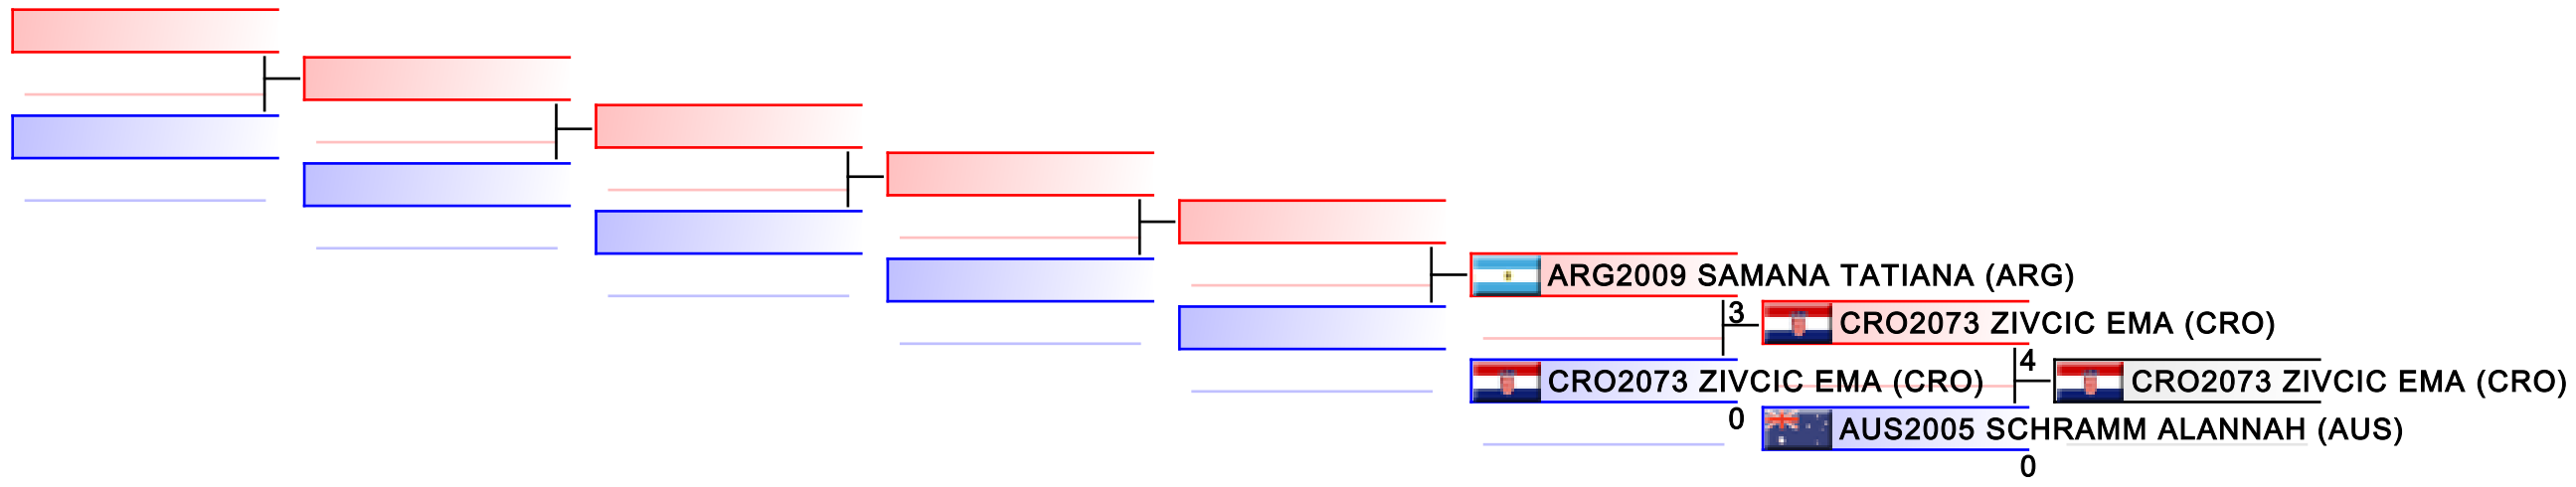

WKF Manager (c) WKF and sportdata GmbH & Co KG 2000-2015(2015-07-04 17:55) v 8.4.0 build 1 License: SDIL Sportdata Internal License (expire 2016-01-01)

Tatami
2

Pool
1

REPECHAGE: Training Camp and Youth Cup - Kumite Female Cadet -47 kg(1)