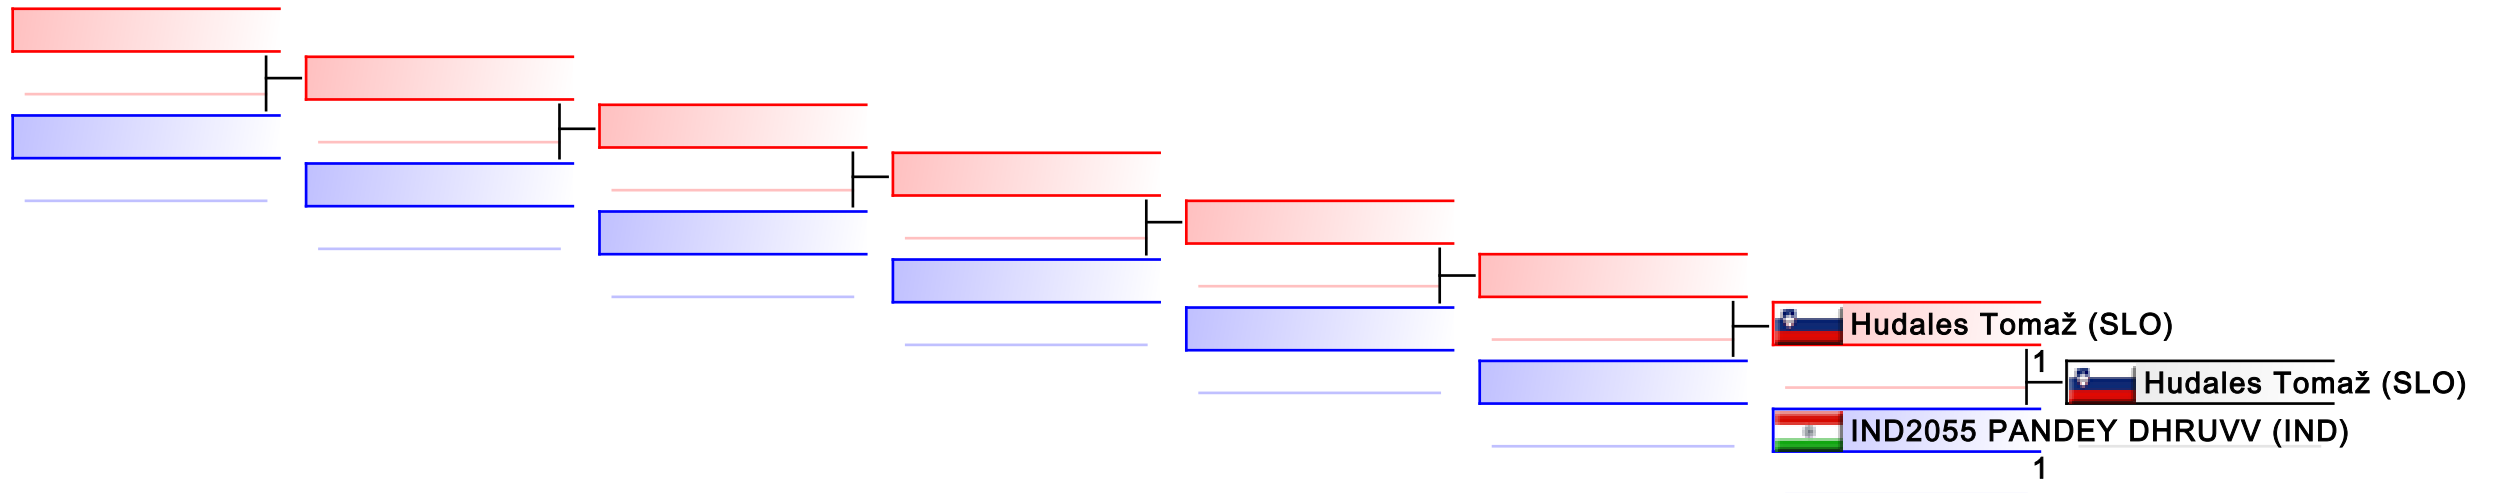

Training Camp and Kids Competition - Kumite Male U14 -45 kg

8th WKF Training Camp & Karate1 Youth Cup

WKF Manager (c) WKF and sportdata GmbH & Co KG 2000-2015(2015-07-04 17:55) v 8.4.0 build 1 License: SDIL Sportdata Internal License (expire 2016-01-01)

Tatami
3

Pool
1