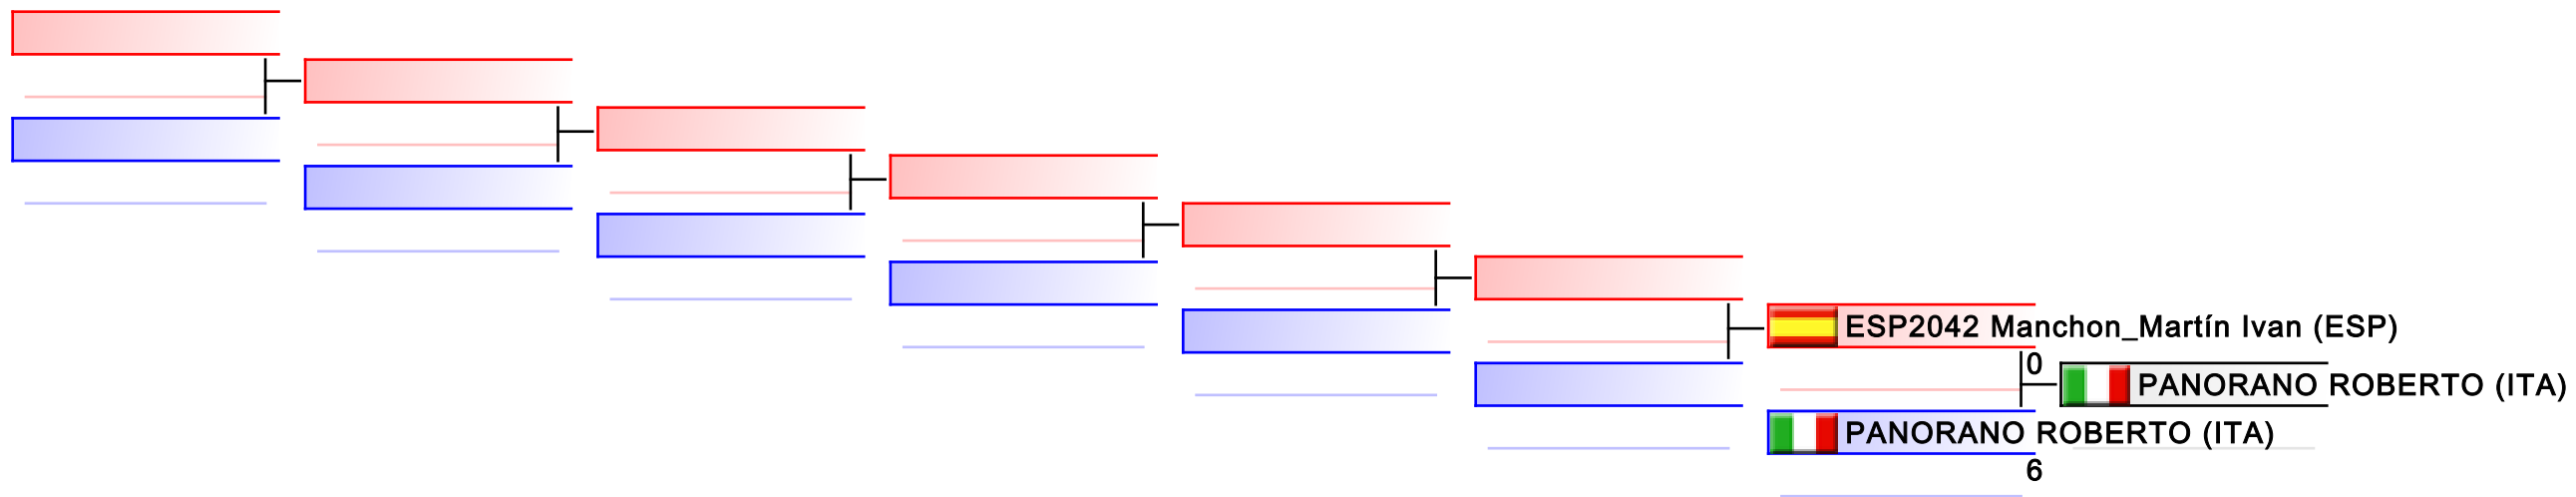

WKF Manager (c) WKF and sportdata GmbH & Co KG 2000-2015(2015-07-04 17:55) v 8.4.0 build 1 License: SDIL Sportdata Internal License (expire 2016-01-01)

Tatami
1

Pool
1

REPECHAGE: Training Camp and Youth Cup - Kumite Male Junior -55 kg(1)