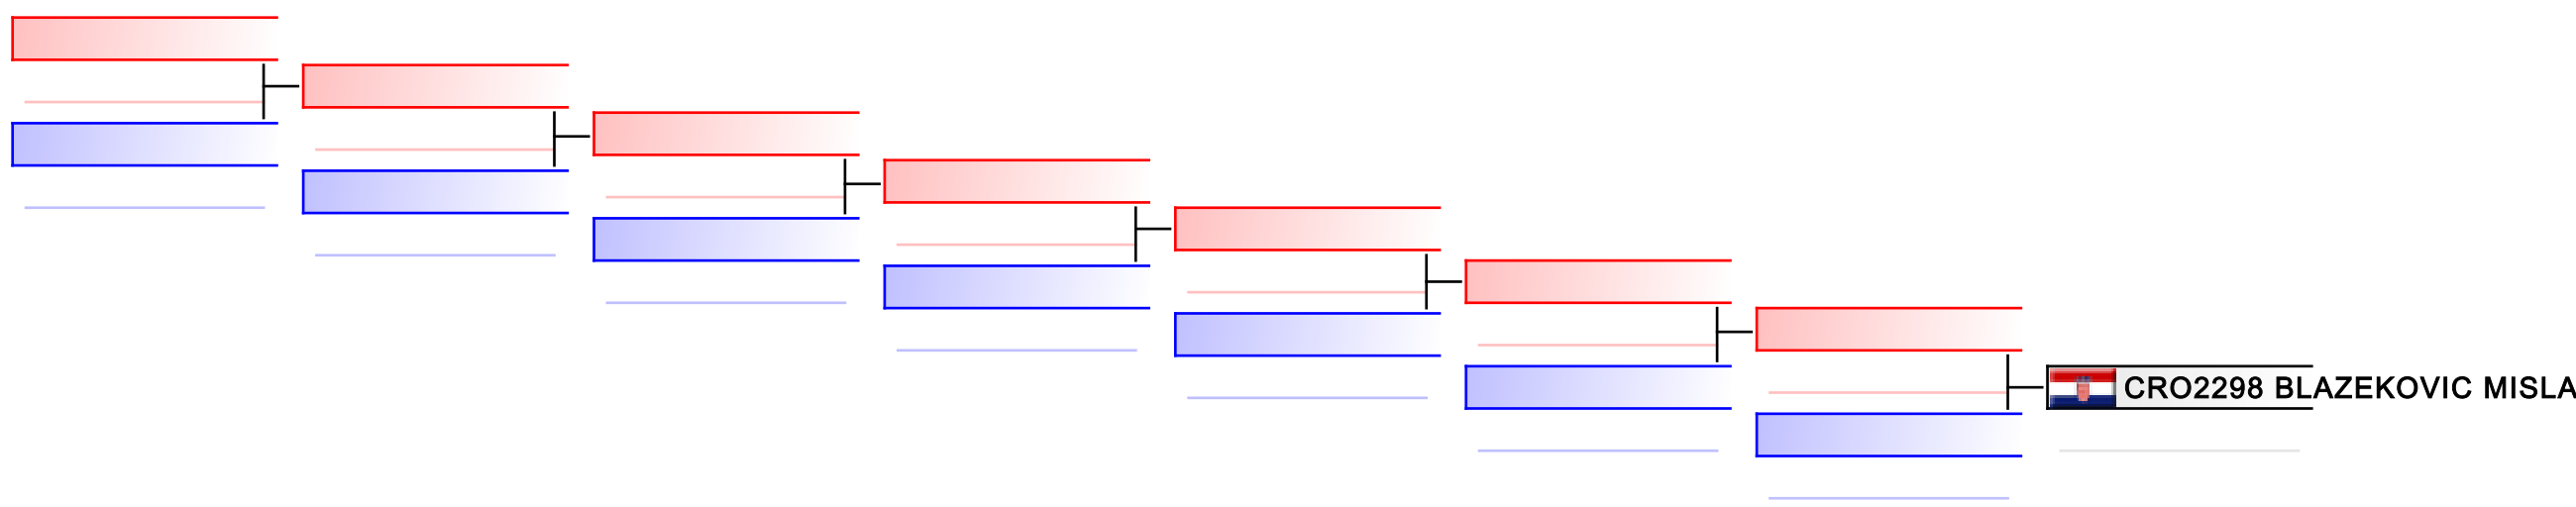

WKF Manager (c) WKF and sportdata GmbH & Co KG 2000-2015(2015-07-04 17:55) v 8.4.0 build 1 License: SDIL Sportdata Internal License (expire 2016-01-01)

Tatami
3

Pool
1

REPECHAGE: Training Camp and Kids Competition - Kumite Male U14 -40 kg(1)