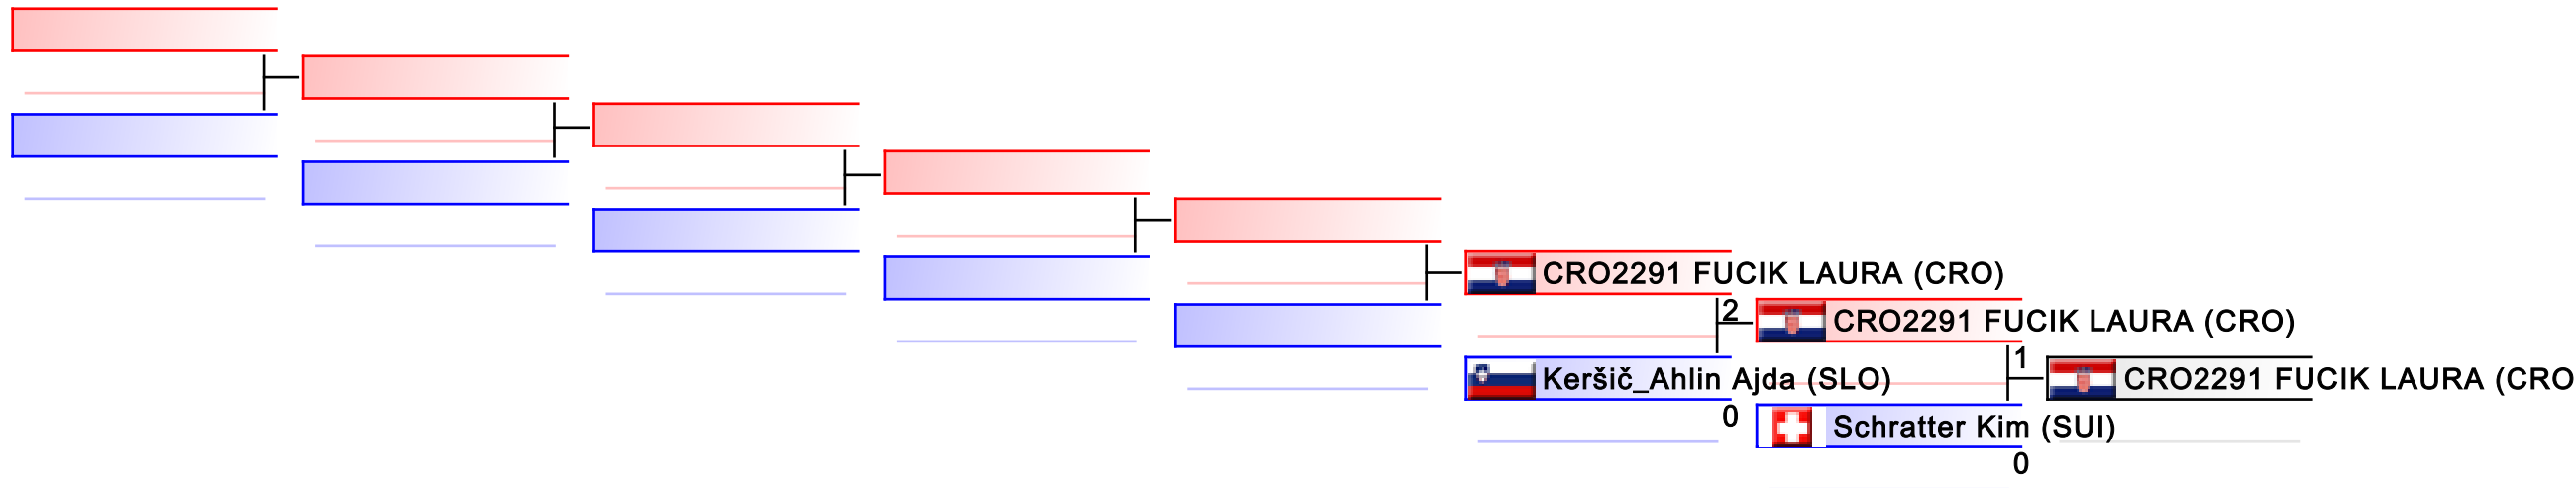

WKF Manager (c) WKF and sportdata GmbH & Co KG 2000-2015(2015-07-04 17:55) v 8.4.0 build 1 License: SDIL Sportdata Internal License (expire 2016-01-01)

Tatami
4

Pool
1

REPECHAGE: Training Camp and Youth Cup - Kumite Female Cadet 54+ kg(1)