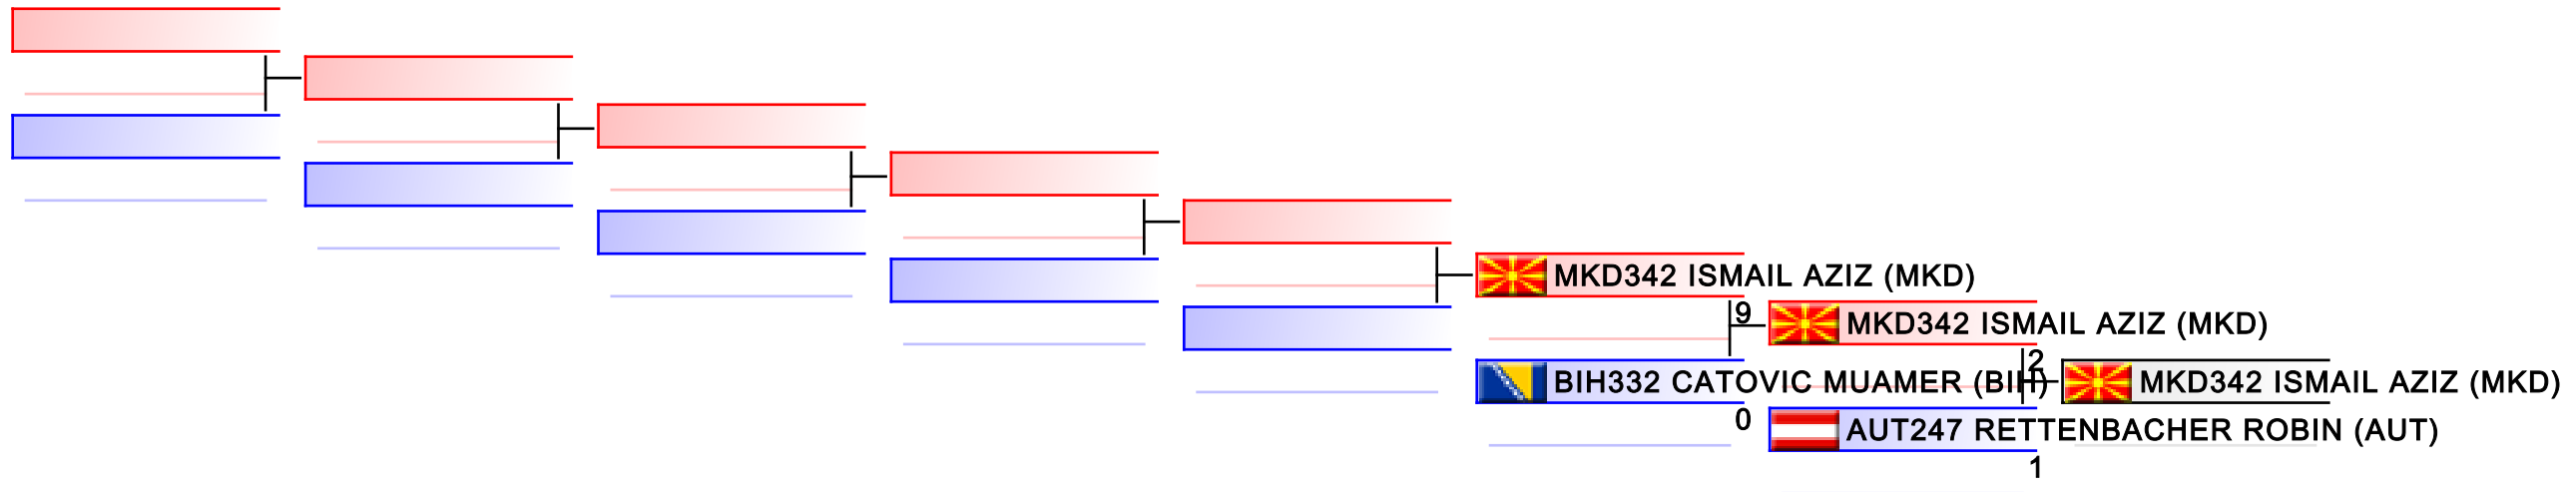

Youth Cup only - Kumite Male U21 -75 kg

8th WKF Training Camp & Karate1 Youth Cup

WKF Manager (c) WKF and sportdata GmbH & Co KG 2000-2015(2015-07-04 17:55) v 8.4.0 build 1 License: SDIL Sportdata Internal License (expire 2016-01-01)

Tatami
1

Pool
1