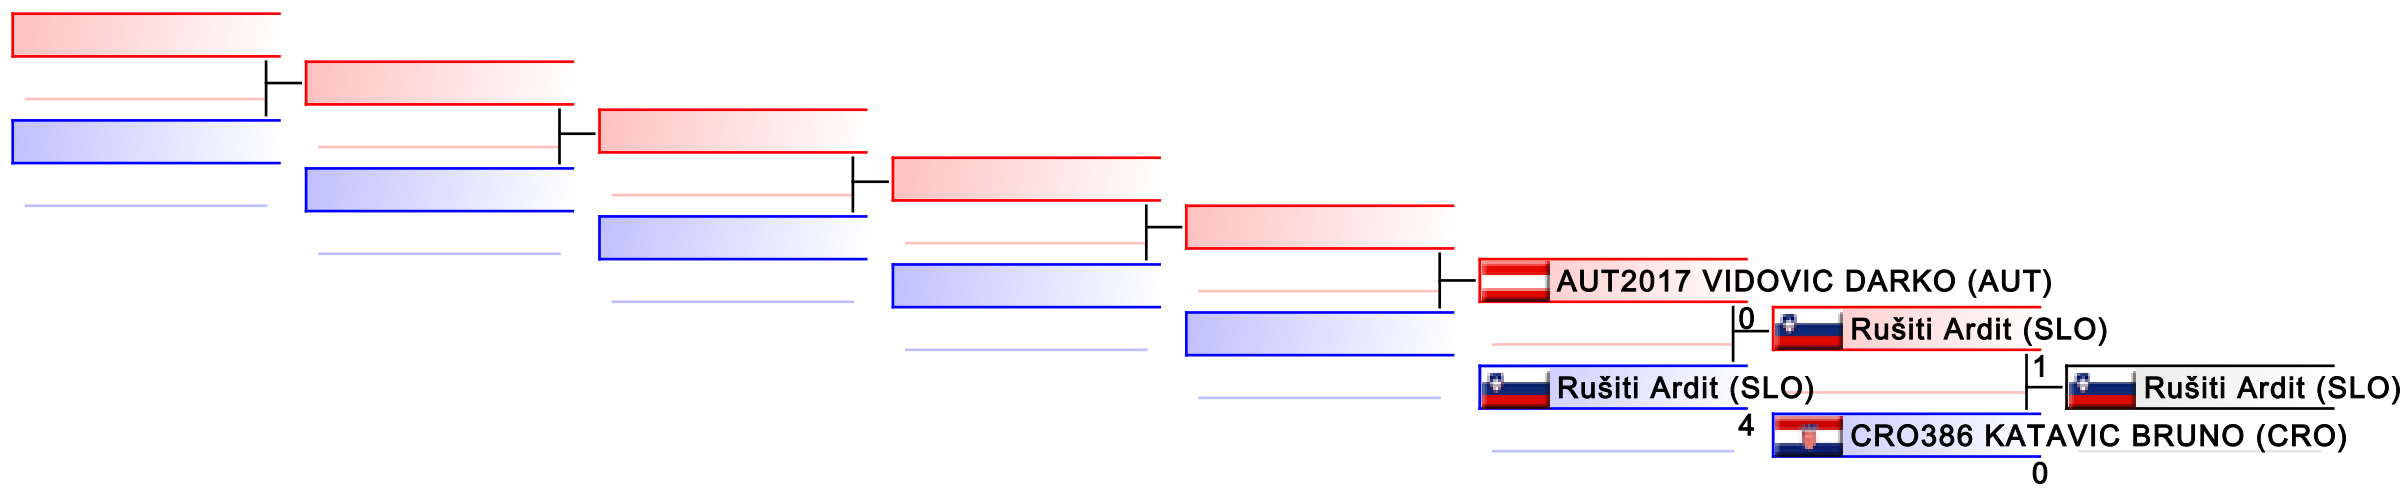

REPECHAGE: Training Camp and Youth Cup - Kumite Male Junior 76+ kg(1)