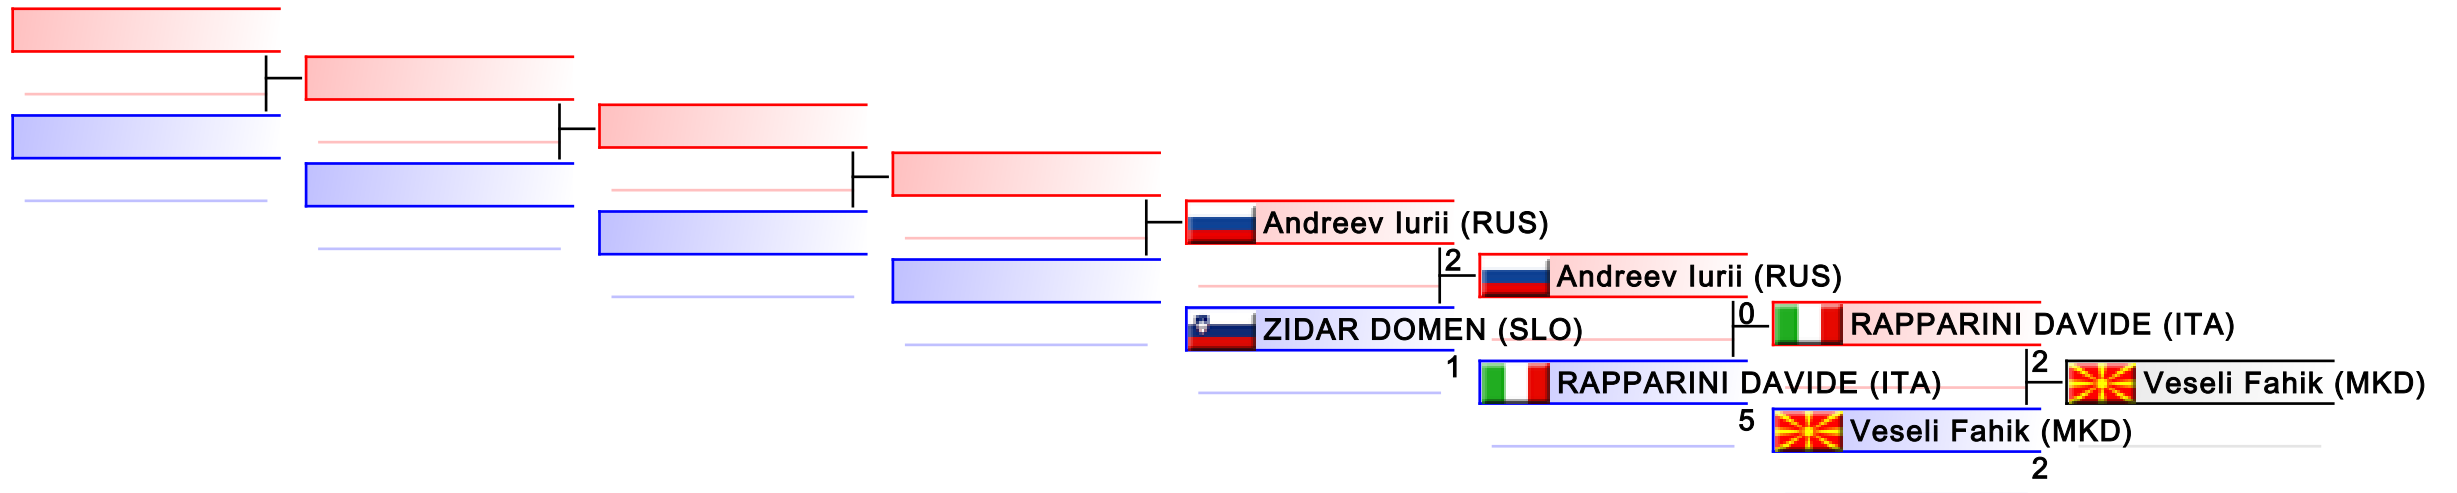

Training Camp and Youth Cup - Kumite Male Cadet -52 kg

8th WKF Training Camp & Karate1 Youth Cup

WKF Manager (c) WKF and sportdata GmbH & Co KG 2000-2015(2015-07-04 17:55) v 8.4.0 build 1 License: SDIL Sportdata Internal License (expire 2016-01-01)

Tatami
1

Pool
1