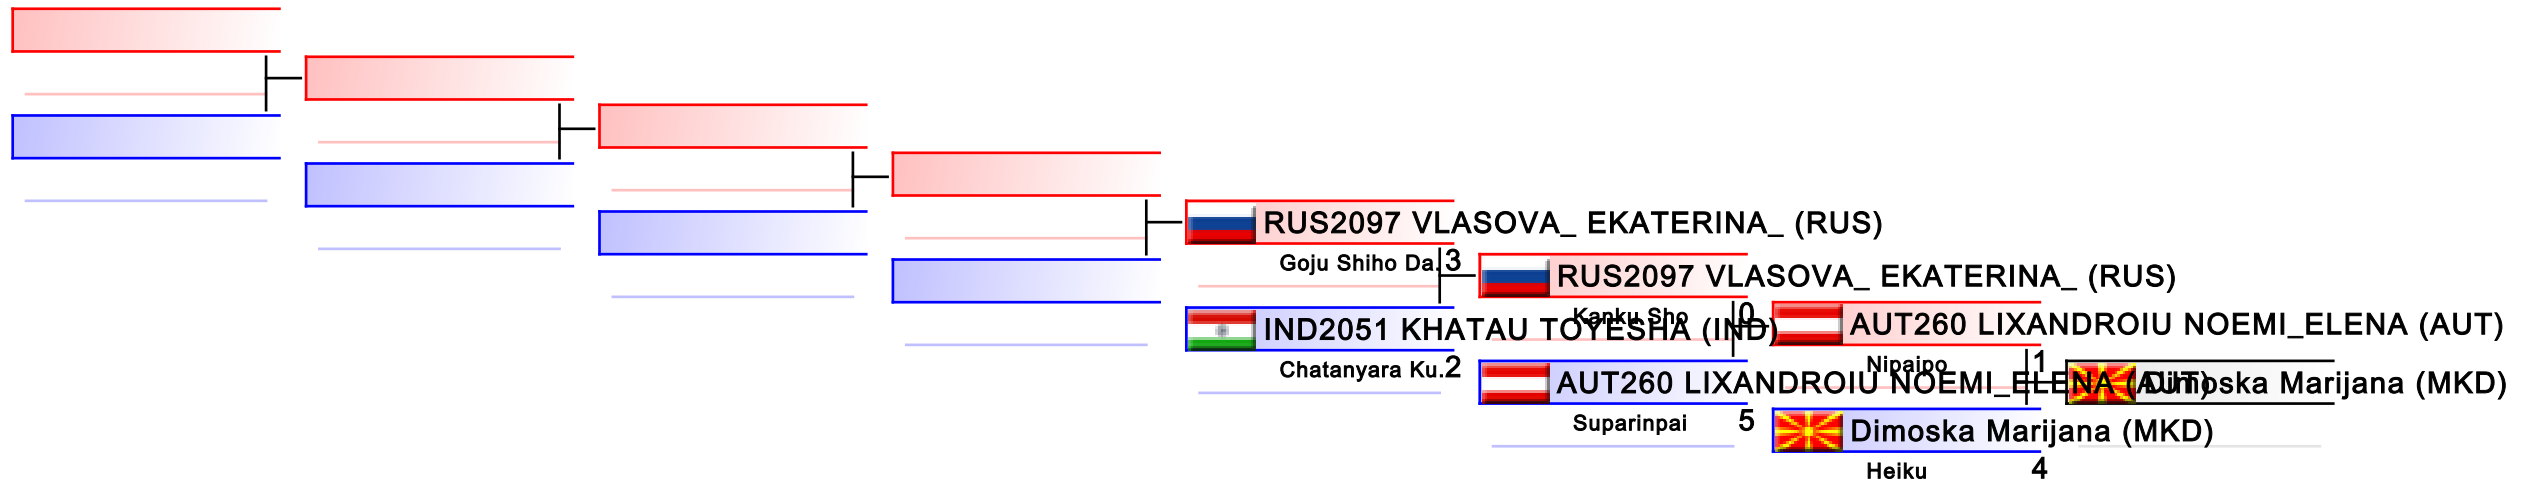

Tatami
4

Pool
1,2

WKF Manager (c) WKF and sportdata GmbH & Co KG 2000-2015(2015-07-04 17:55) v 8.4.0 build 1 License: SDIL Sportdata Internal License (expire 2016-01-01)

REPECHAGE: Training Camp and Youth Cup - Kata Female Junior(1,2)