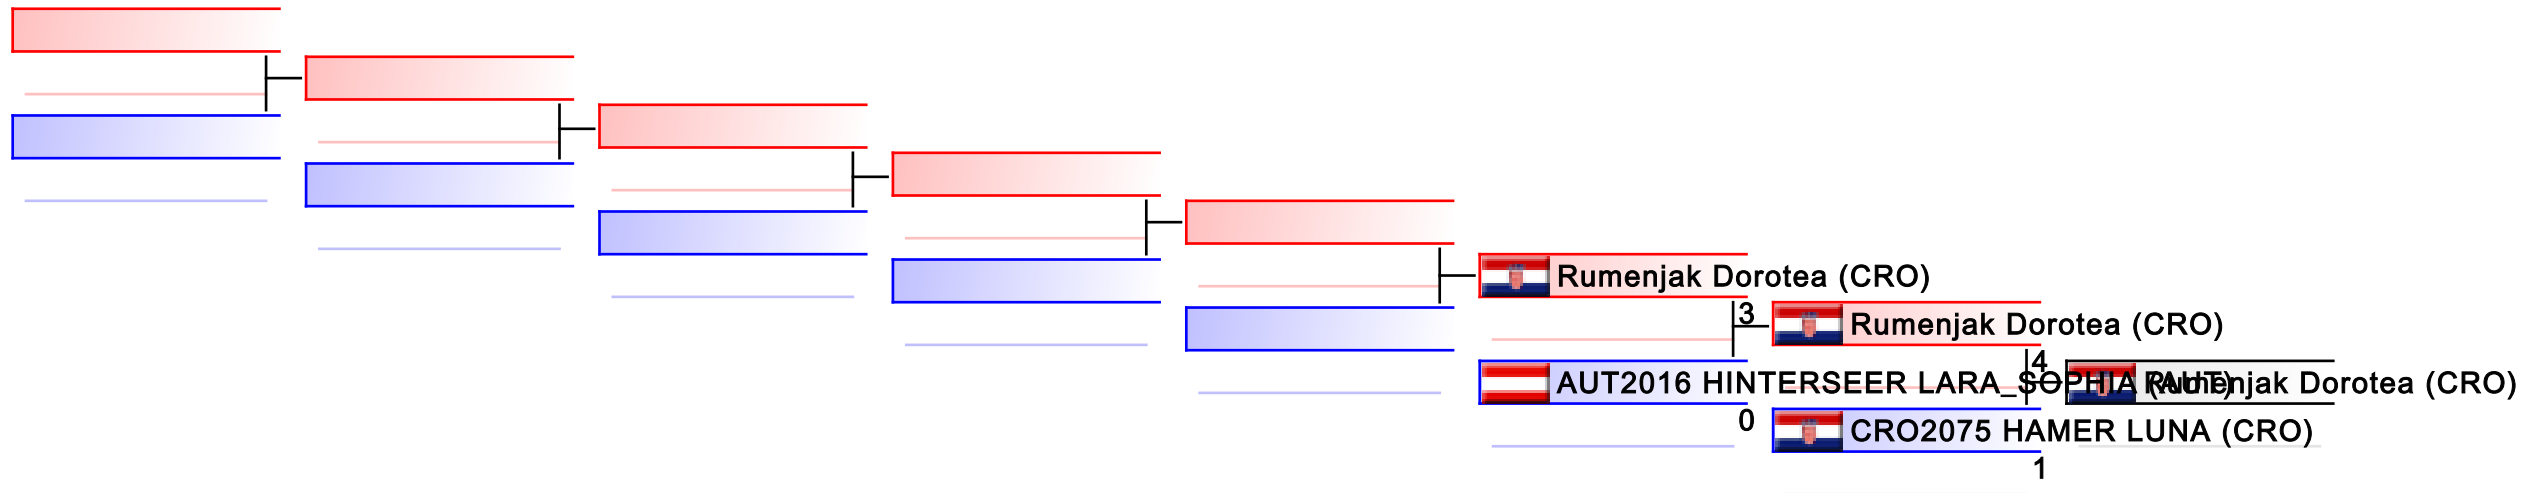

WKF Manager (c) WKF and sportdata GmbH & Co KG 2000-2015(2015-07-04 17:55) v 8.4.0 build 1 License: SDIL Sportdata Internal License (expire 2016-01-01)

Tatami
2

Pool
1

REPECHAGE: Training Camp and Youth Cup - Kumite Female Cadet -47 kg(1)