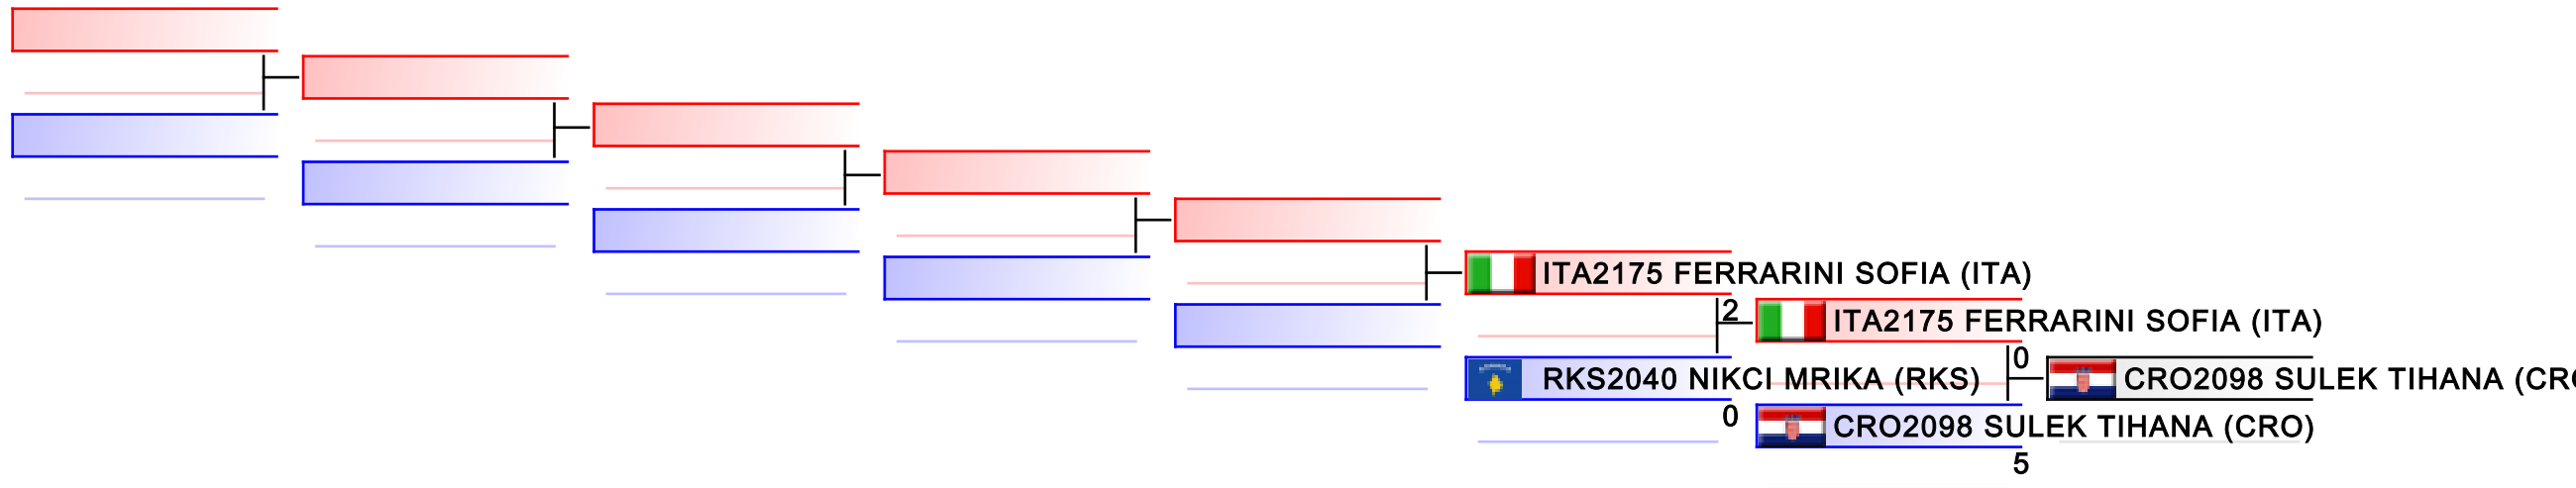

Training Camp and Kids Competition - Kumite Female U14 47+ kg

8th WKF Training Camp & Karate1 Youth Cup

WKF Manager (c) WKF and sportdata GmbH & Co KG 2000-2015(2015-07-04 17:55) v 8.4.0 build 1 License: SDIL Sportdata Internal License (expire 2016-01-01)

Tatami
1

Pool
1