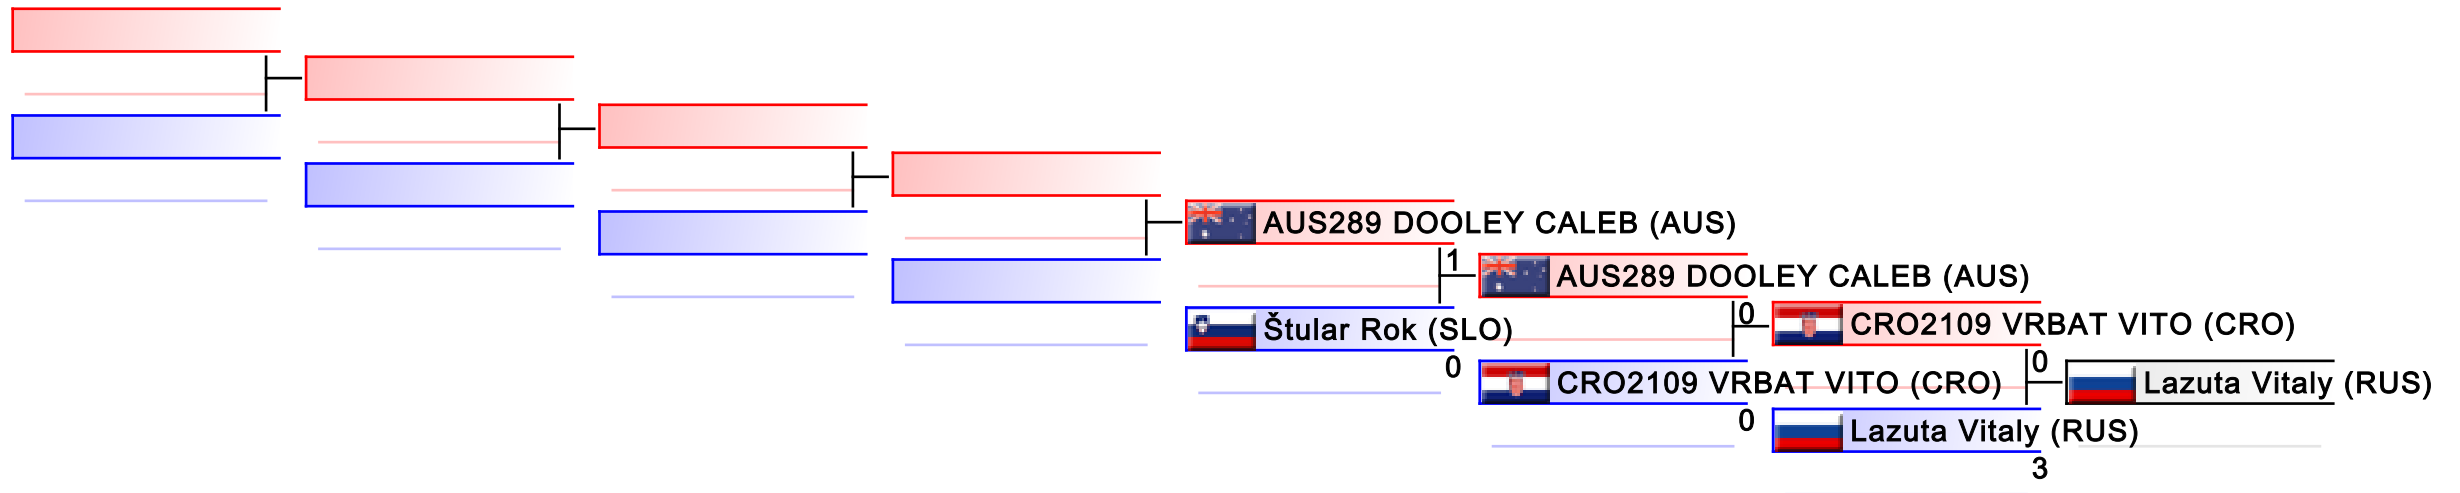

Training Camp and Youth Cup - Kumite Male Cadet -63 kg

8th WKF Training Camp & Karate1 Youth Cup

WKF Manager (c) WKF and sportdata GmbH & Co KG 2000-2015(2015-07-04 17:55) v 8.4.0 build 1 License: SDIL Sportdata Internal License (expire 2016-01-01)

Tatami
2

Pool
1