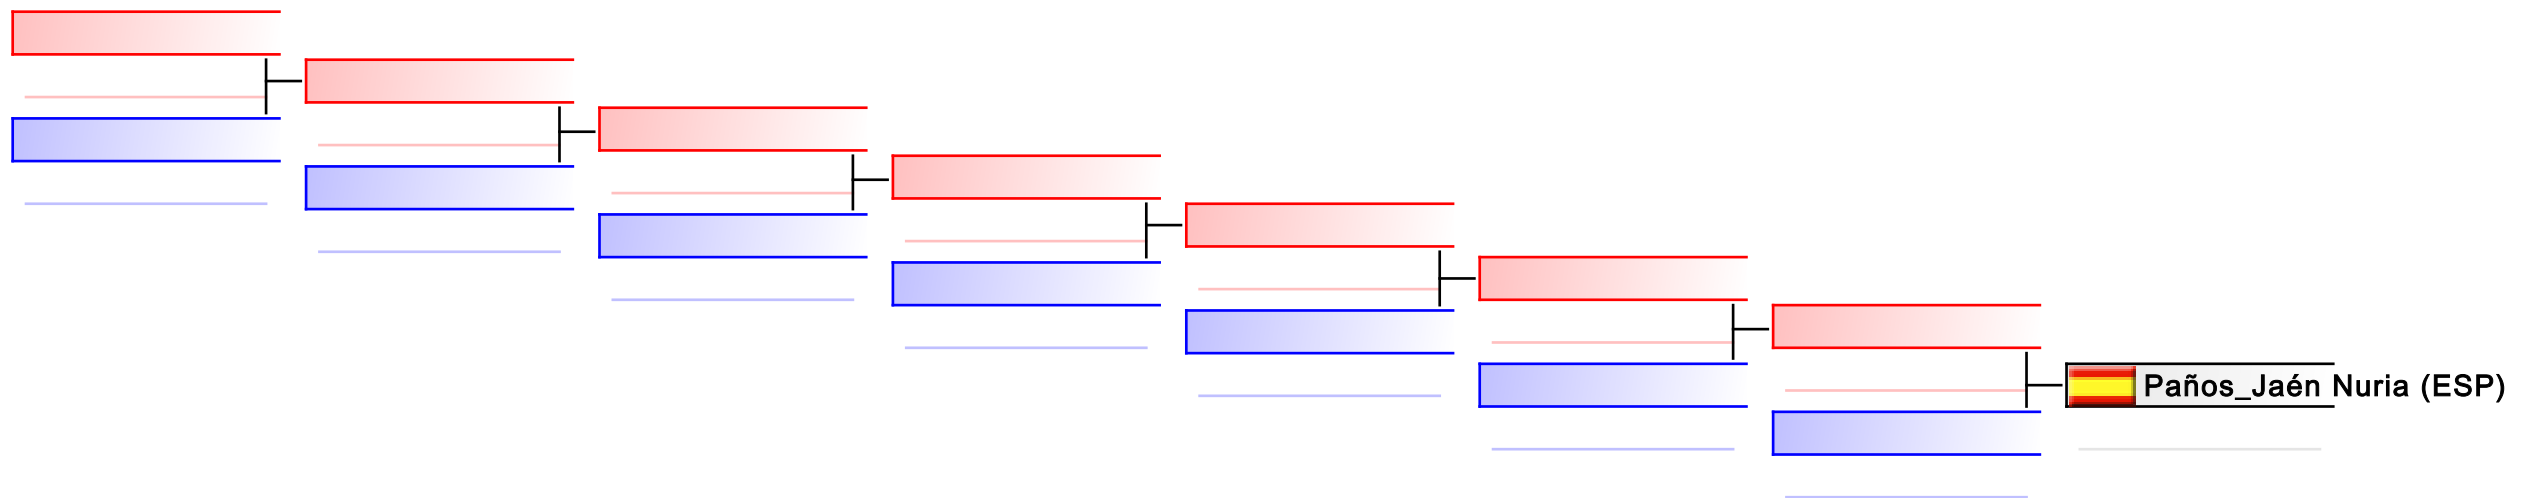

REPECHAGE: Training Camp and Kids Competition - Kumite Female U14 -42 kg(1)