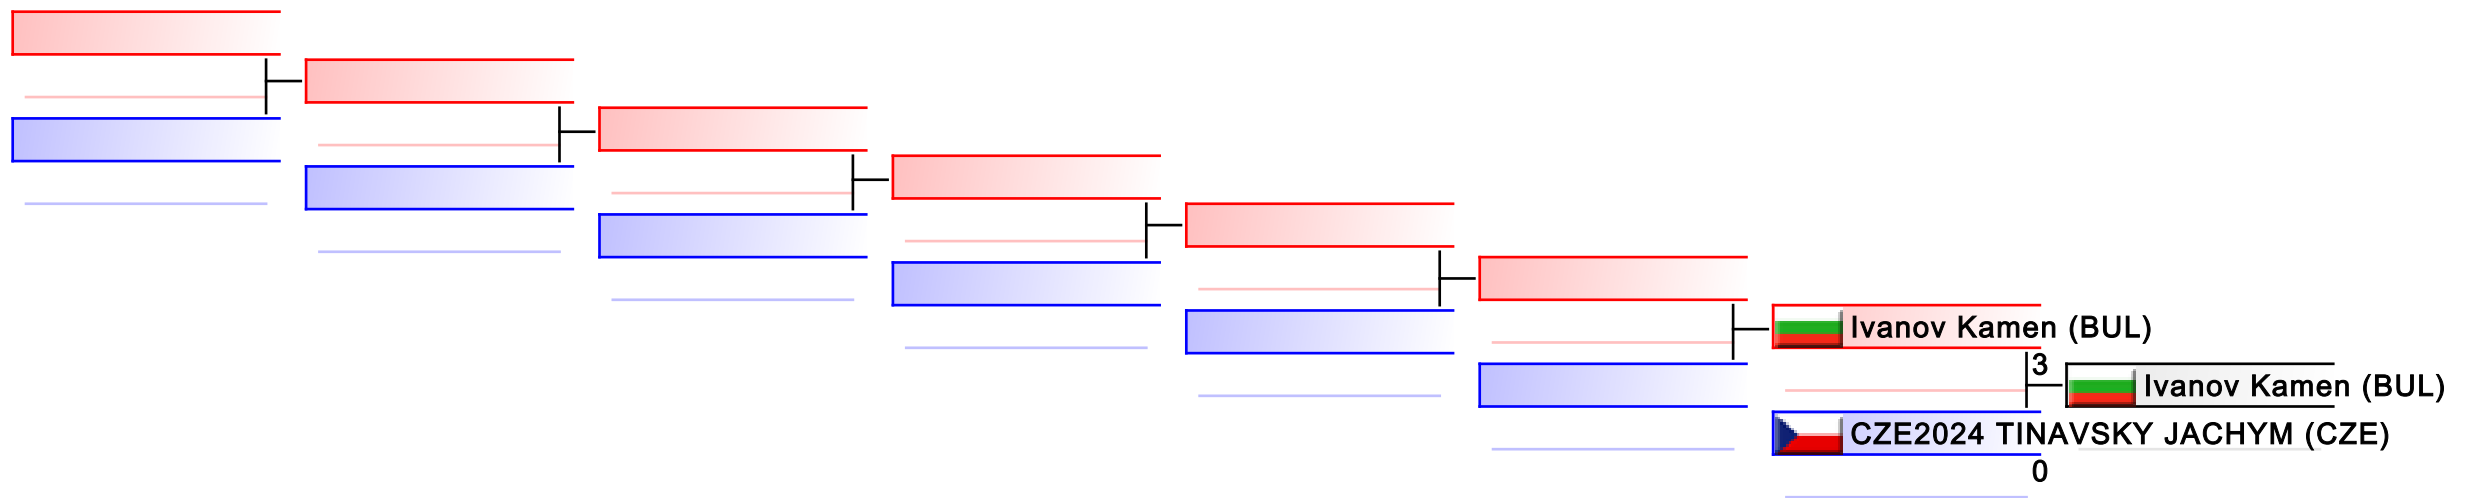

REPECHAGE: Training Camp and Kids Competition - Kumite Male U14 -45 kg(1)