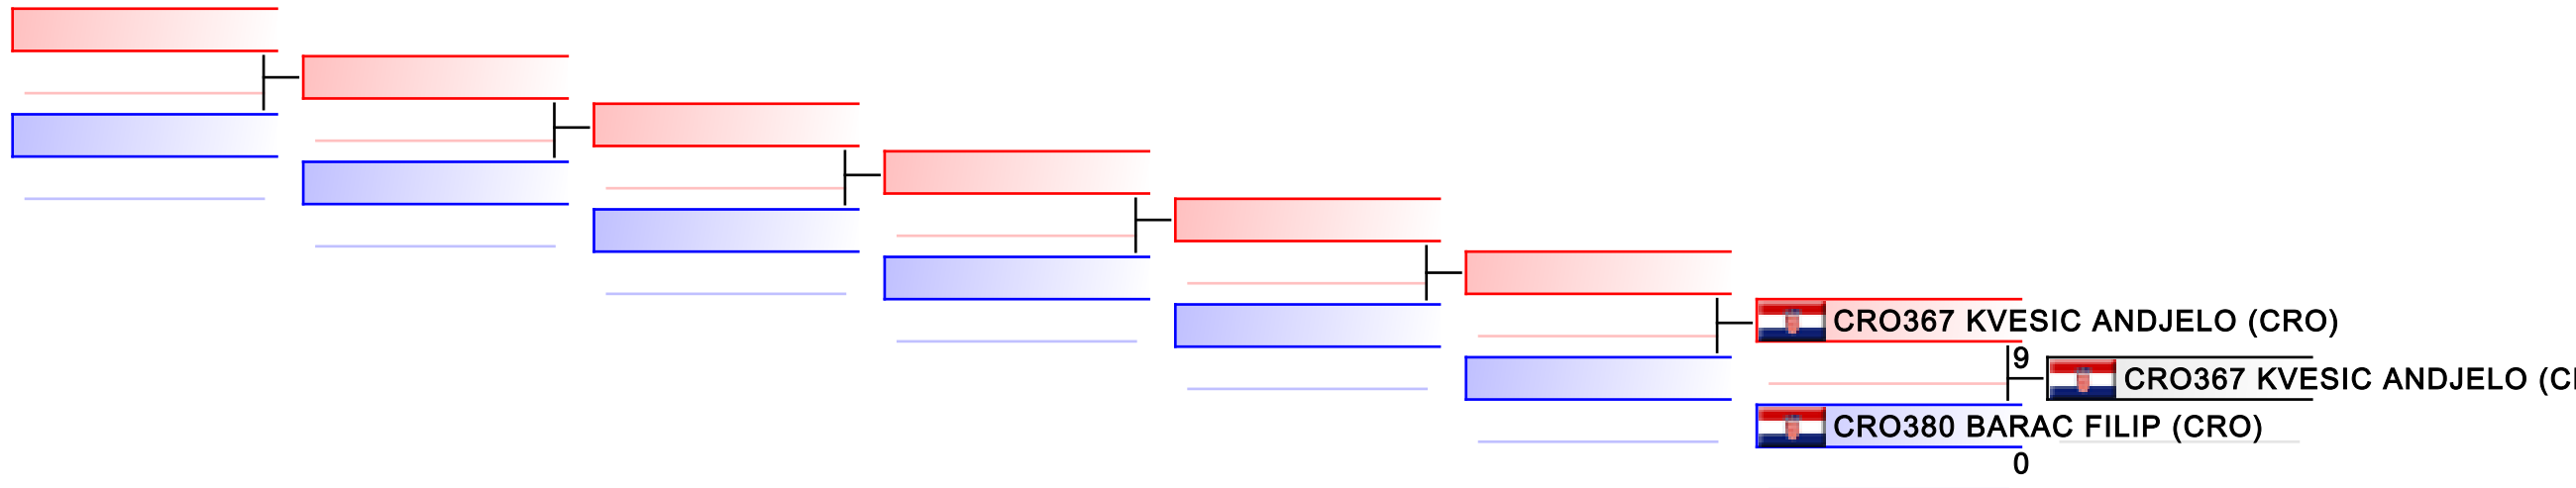

Youth Cup only - Kumite Male U21 84+ kg

8th WKF Training Camp & Karate1 Youth Cup

WKF Manager (c) WKF and sportdata GmbH & Co KG 2000-2015(2015-07-04 17:55) v 8.4.0 build 1 License: SDIL Sportdata Internal License (expire 2016-01-01)

Tatami
2

Pool
1