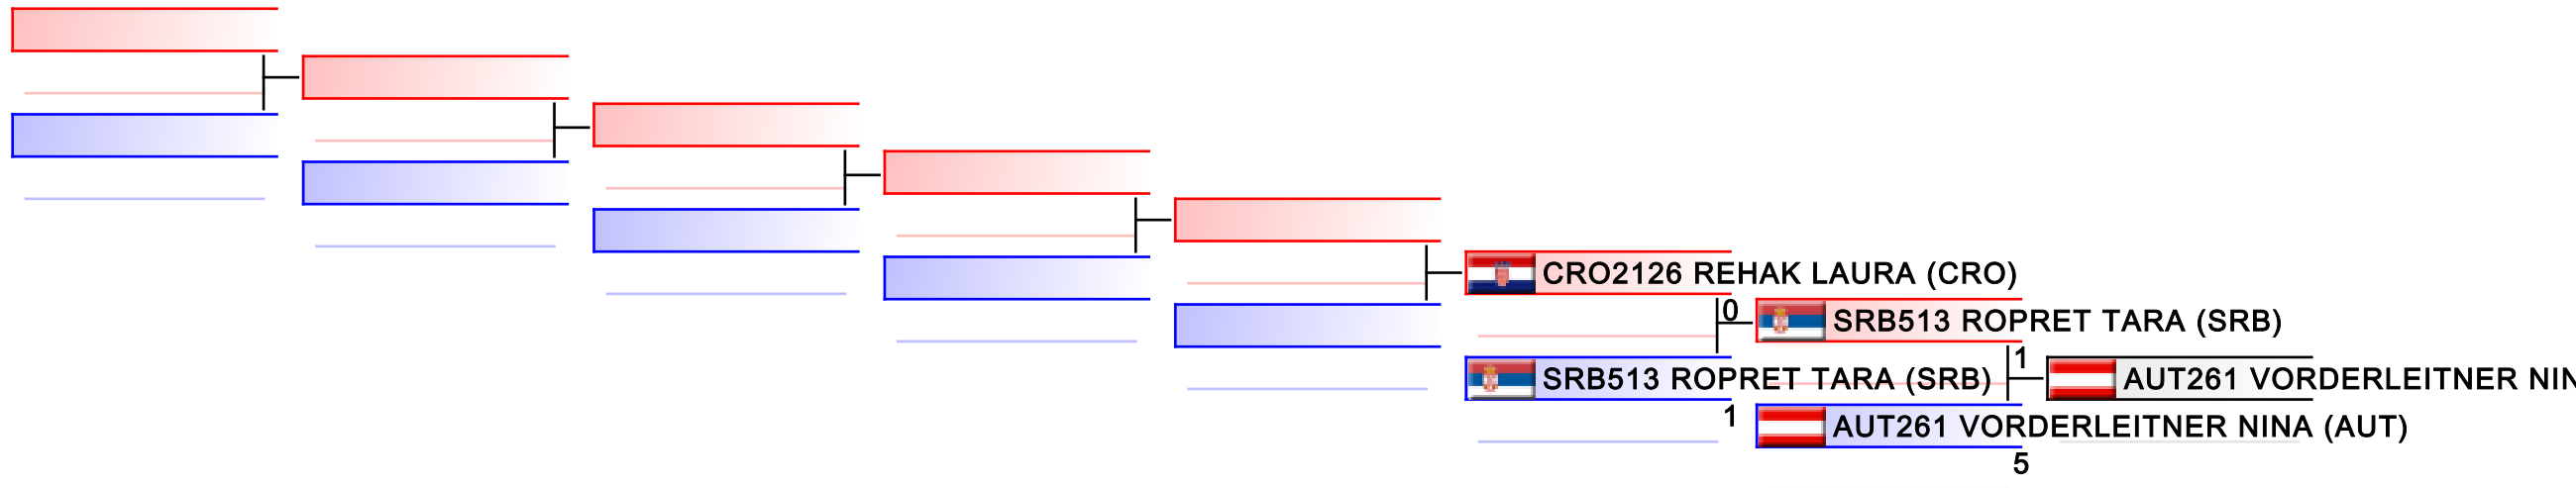

WKF Manager (c) WKF and sportdata GmbH & Co KG 2000-2015(2015-07-04 17:55) v 8.4.0 build 1 License: SDIL Sportdata Internal License (expire 2016-01-01)

Tatami
4

Pool
1

REPECHAGE: Training Camp and Youth Cup - Kumite Female Junior 59+ kg(1)