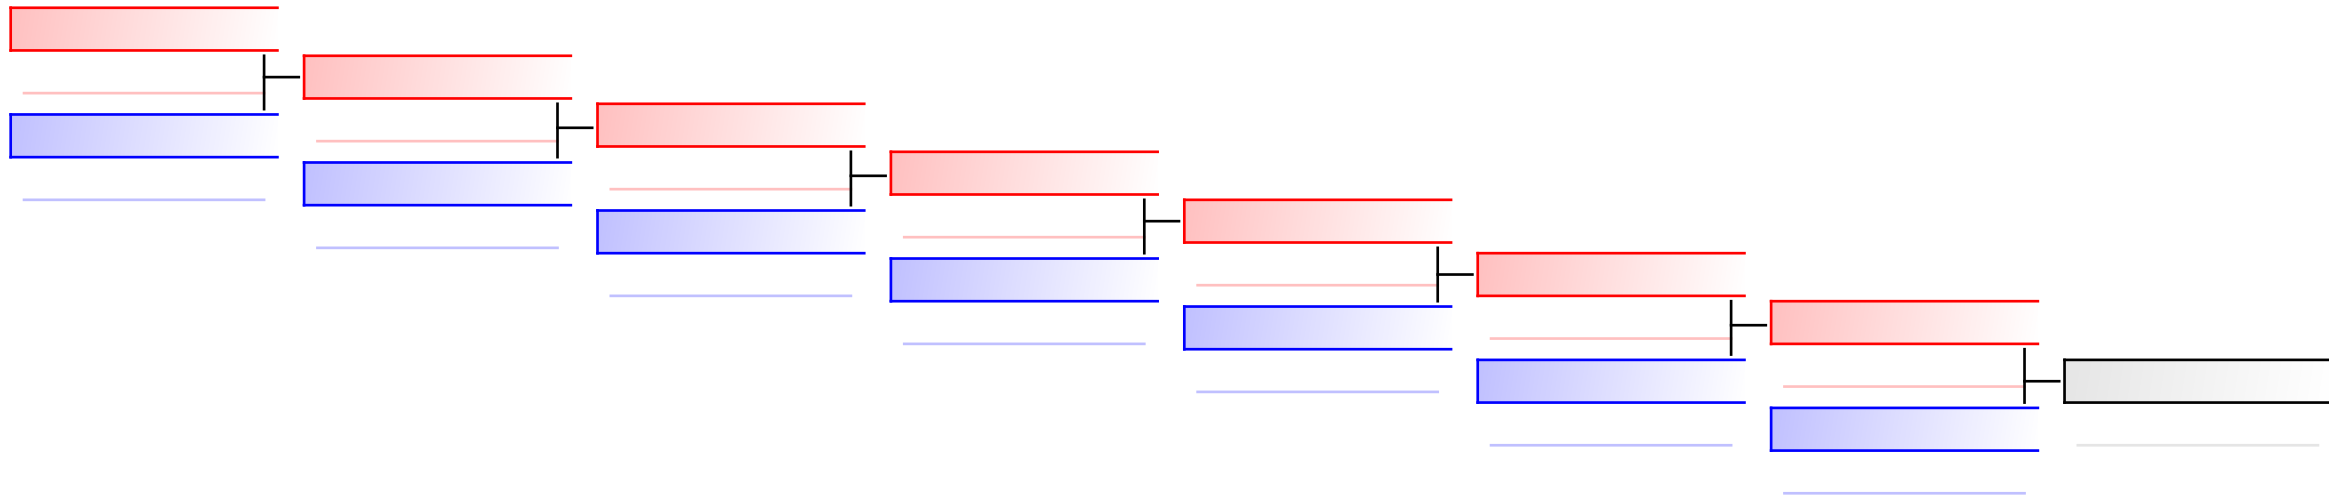

Tatami

Pool
1

REPECHAGE: Youth Cup only - Kumite Female U21 68+ kg(1)

Referees:							
-----------	--	--	--	--	--	--	--

Youth Cup only - Kumite Male U21 -60 kg

8th WKF Training Camp & Karate1 Youth Cup

Tatami
3