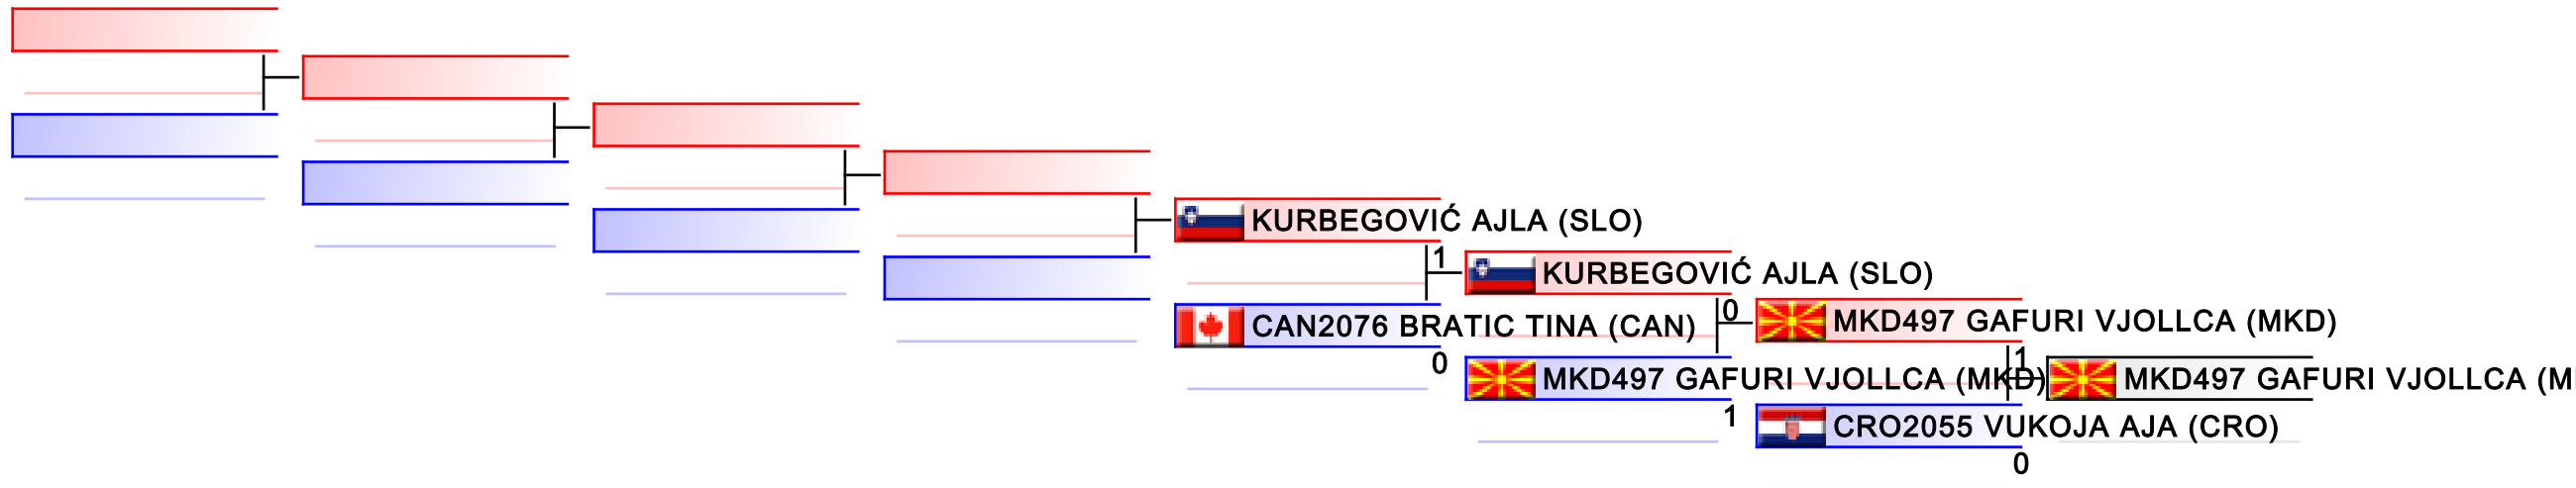

Training Camp and Youth Cup - Kumite Female Cadet -54 kg

8th WKF Training Camp & Karate1 Youth Cup

WKF Manager (c) WKF and sportdata GmbH & Co KG 2000-2015(2015-07-04 17:55) v 8.4.0 build 1 License: SDIL Sportdata Internal License (expire 2016-01-01)

Tatami
3

Pool
1