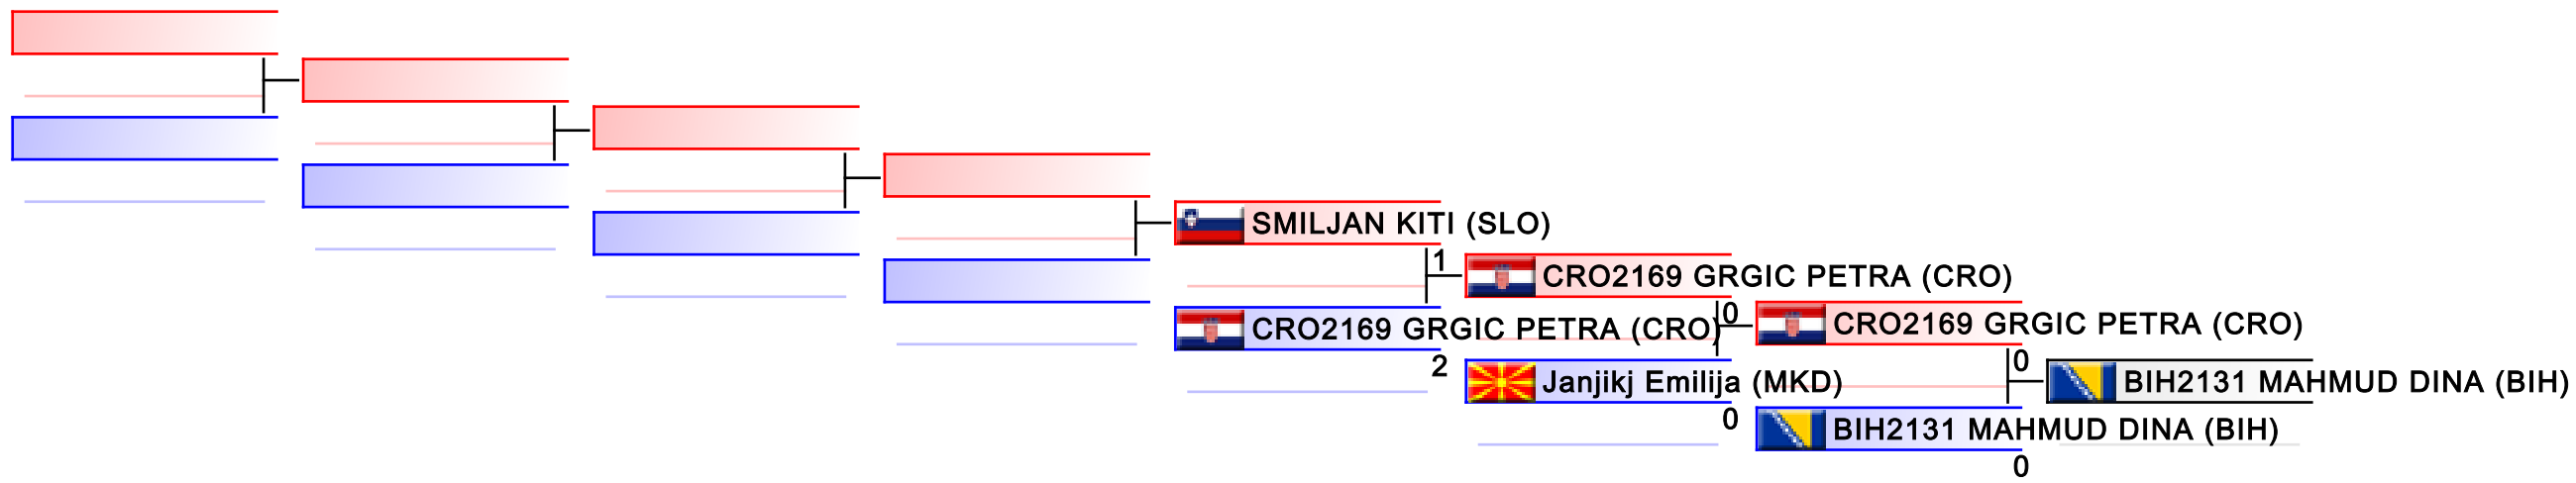

WKF Manager (c) WKF and sportdata GmbH & Co KG 2000-2015(2015-07-04 17:55) v 8.4.0 build 1 License: SDIL Sportdata Internal License (expire 2016-01-01)

Tatami
4

Pool
1

REPECHAGE: Training Camp and Youth Cup - Kumite Female Cadet 54+ kg(1)