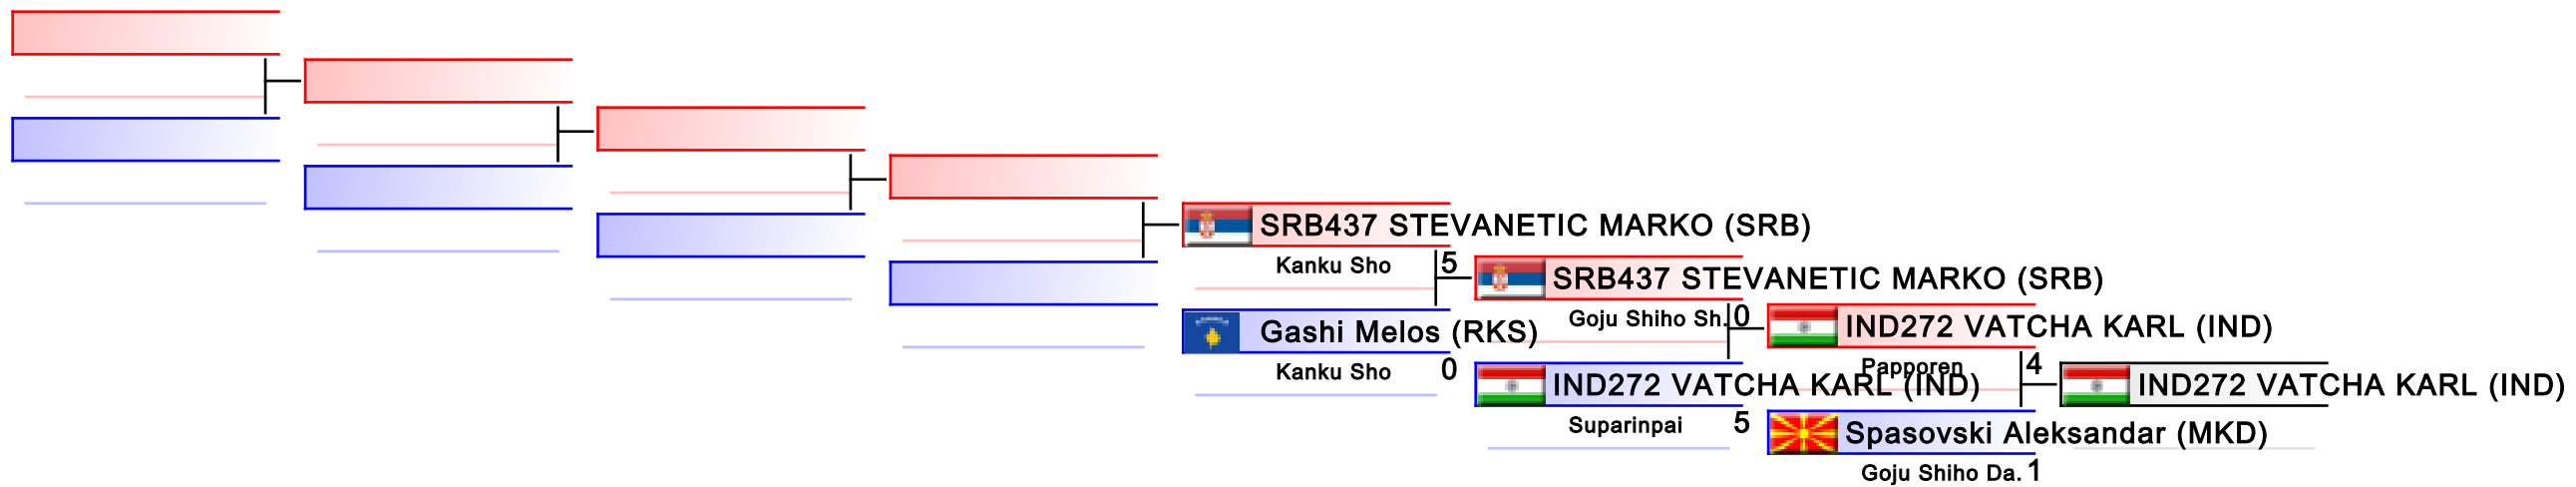

REPECHAGE: Training Camp and Kids Competition - Kata Male U14(1)