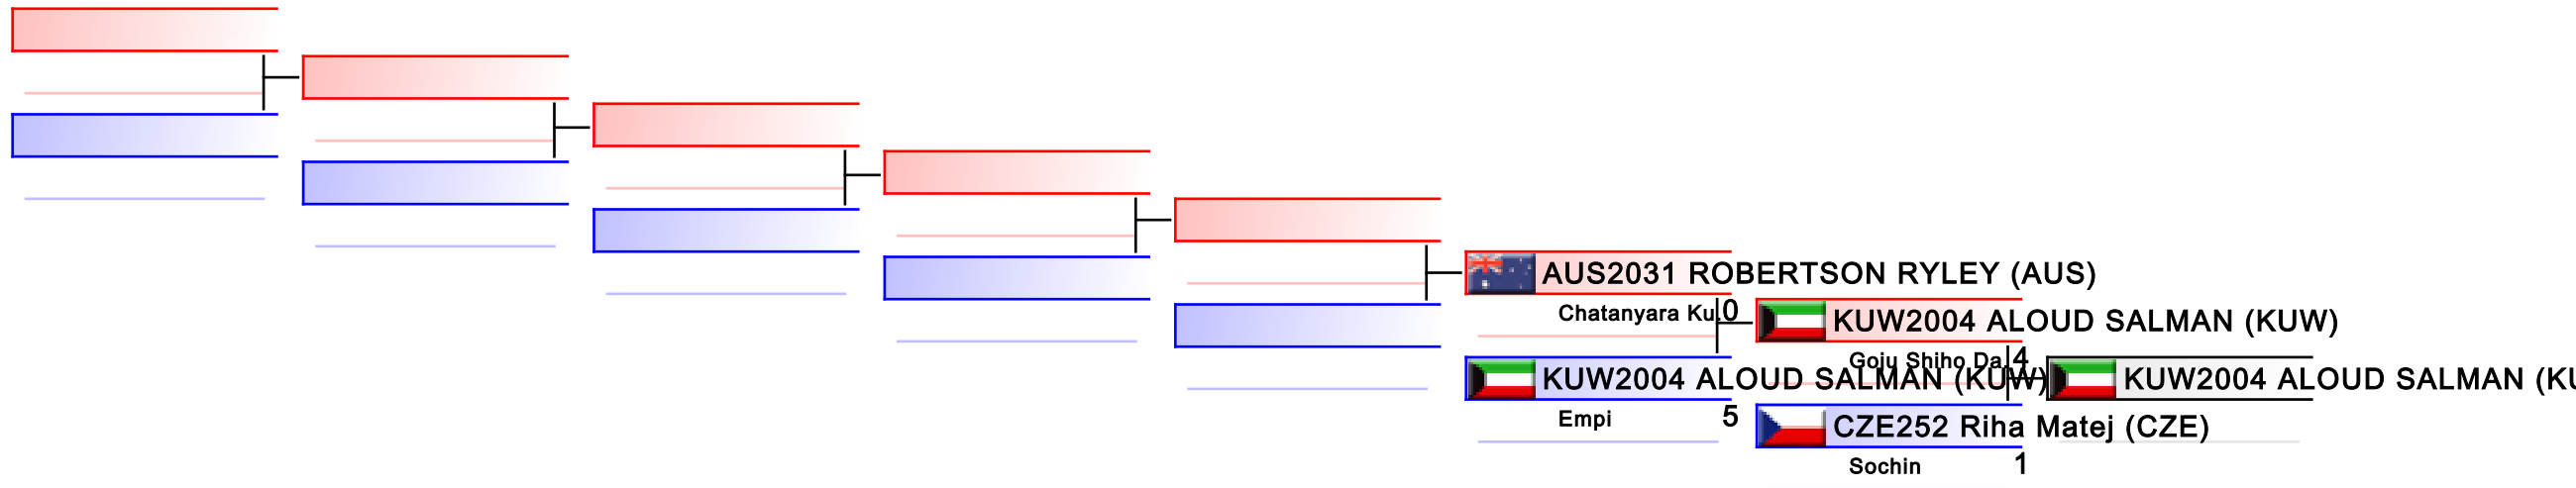

Training Camp and Youth Cup - Kata Male Cadet

8th WKF Training Camp & Karate1 Youth Cup

WKF Manager (c) WKF and sportdata GmbH & Co KG 2000-2015(2015-07-04 17:55) v 8.4.0 build 1 License: SDIL Sportdata Internal License (expire 2016-01-01)

Tatami
3

Pool
1