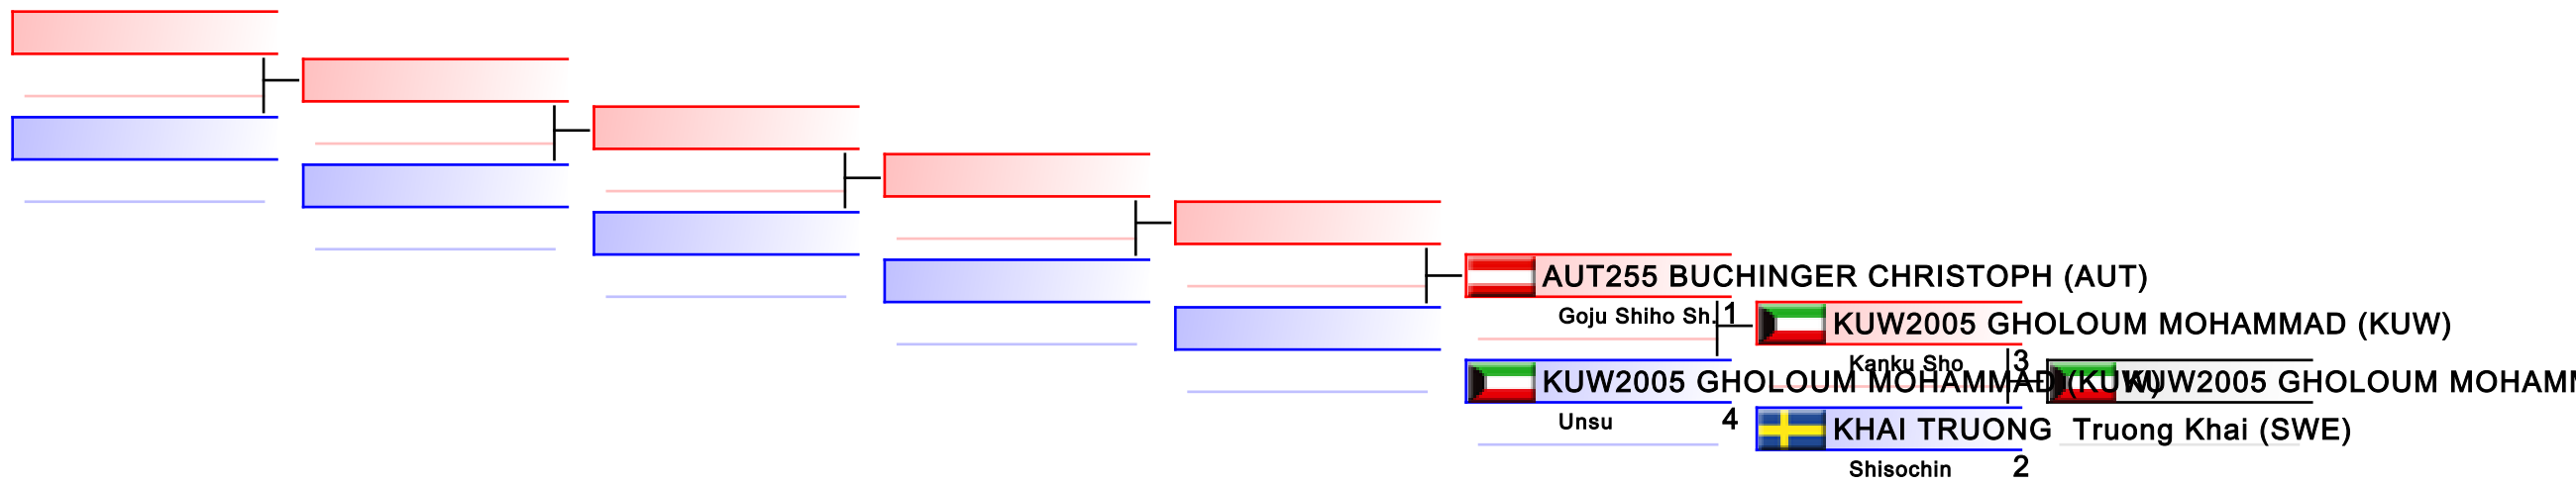

REPECHAGE: Training Camp and Youth Cup - Kata Male Junior(1)