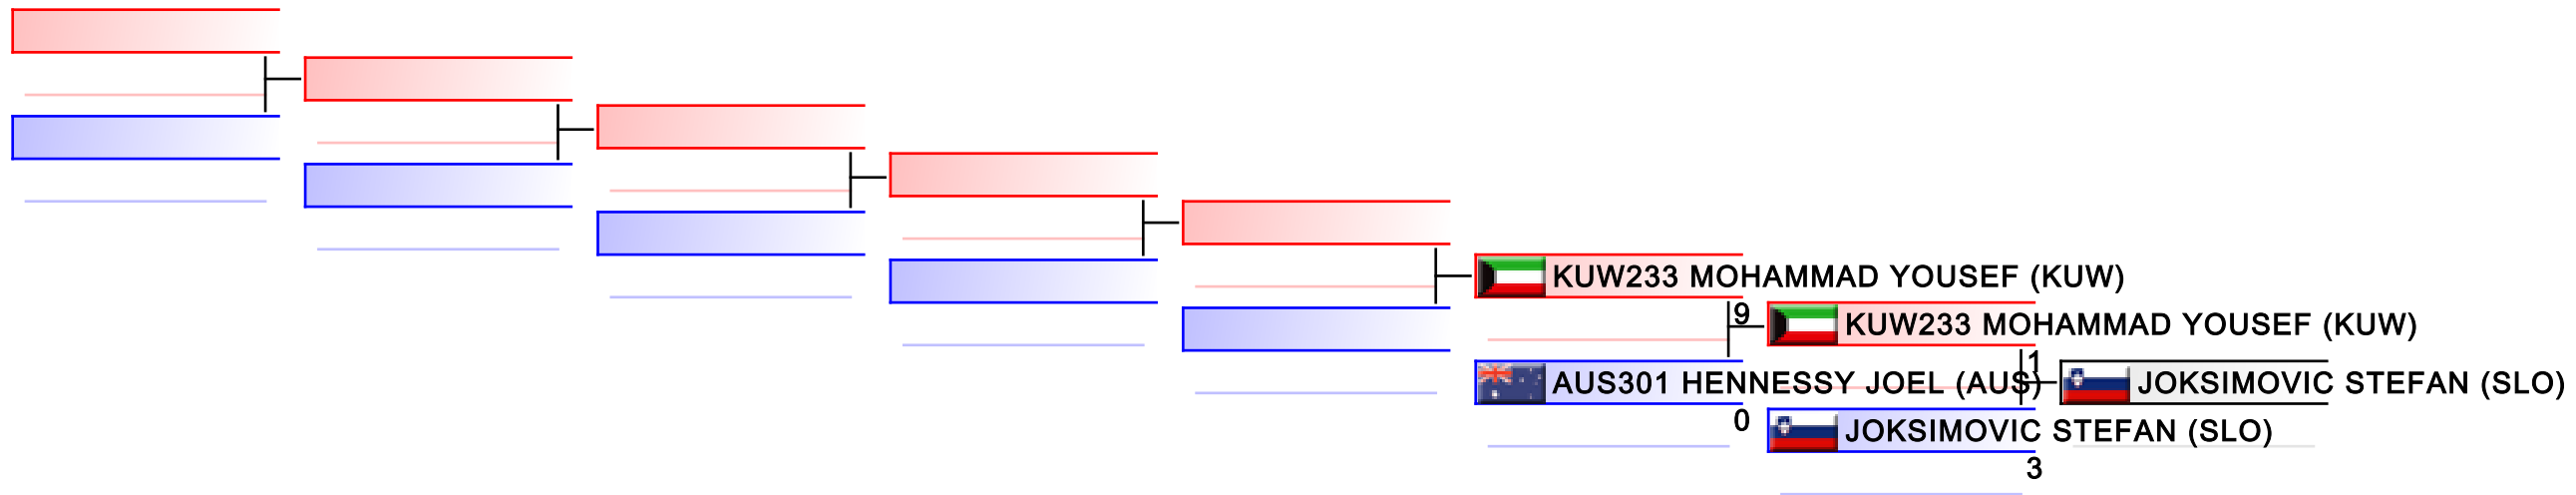

REPECHAGE: Training Camp and Youth Cup - Kumite Male Junior -76 kg(1)