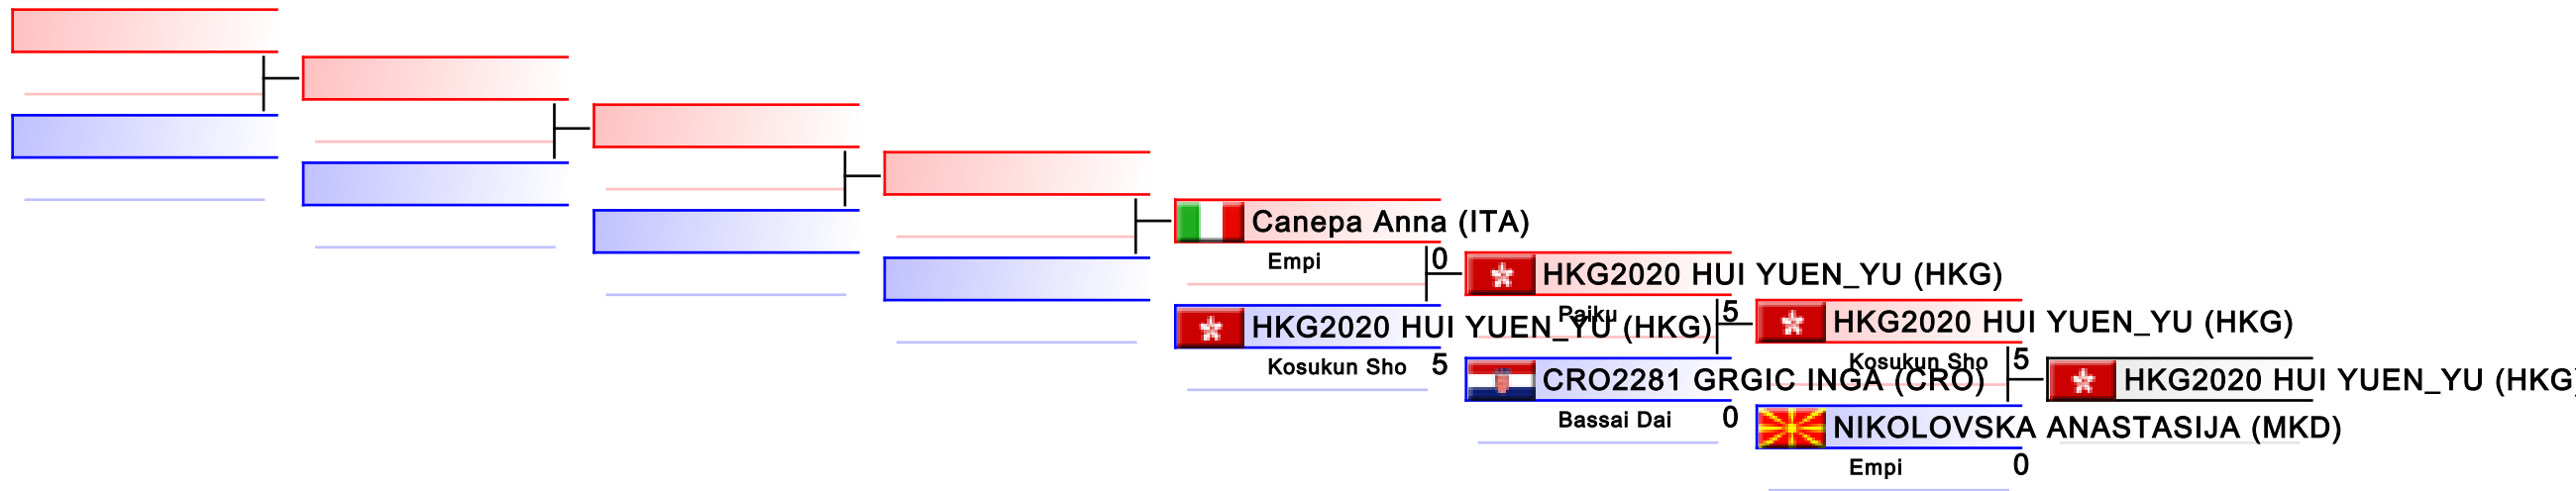

REPECHAGE: Training Camp and Kids Competition - Kata Female U12(1)