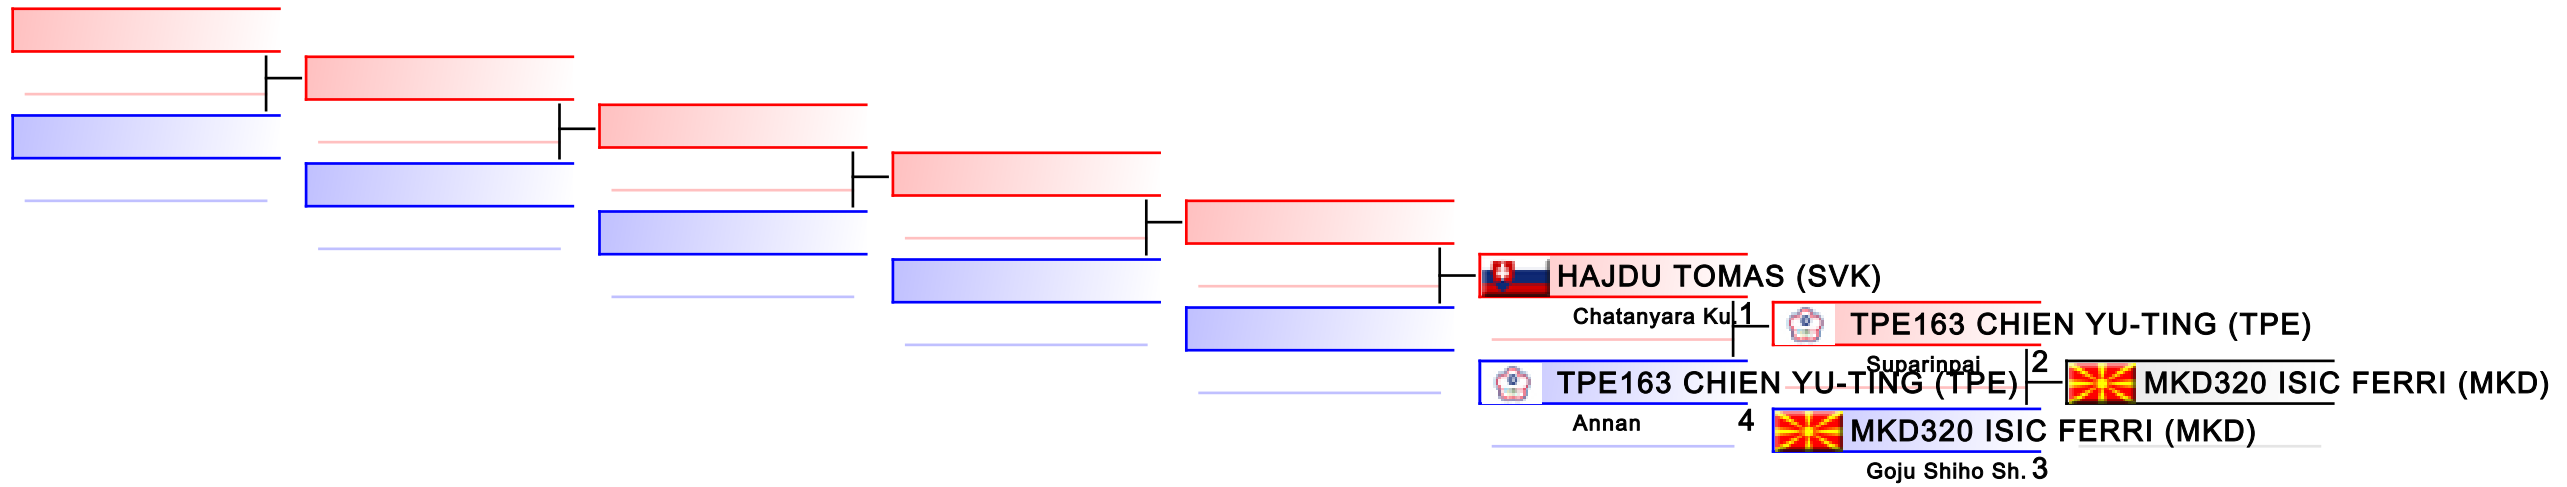

Youth Cup only - Kata Male U21

8th WKF Training Camp & Karate1 Youth Cup

WKF Manager (c) WKF and sportdata GmbH & Co KG 2000-2015(2015-07-04 17:55) v 8.4.0 build 1 License: SDIL Sportdata Internal License (expire 2016-01-01)

Tatami
4

Pool
1