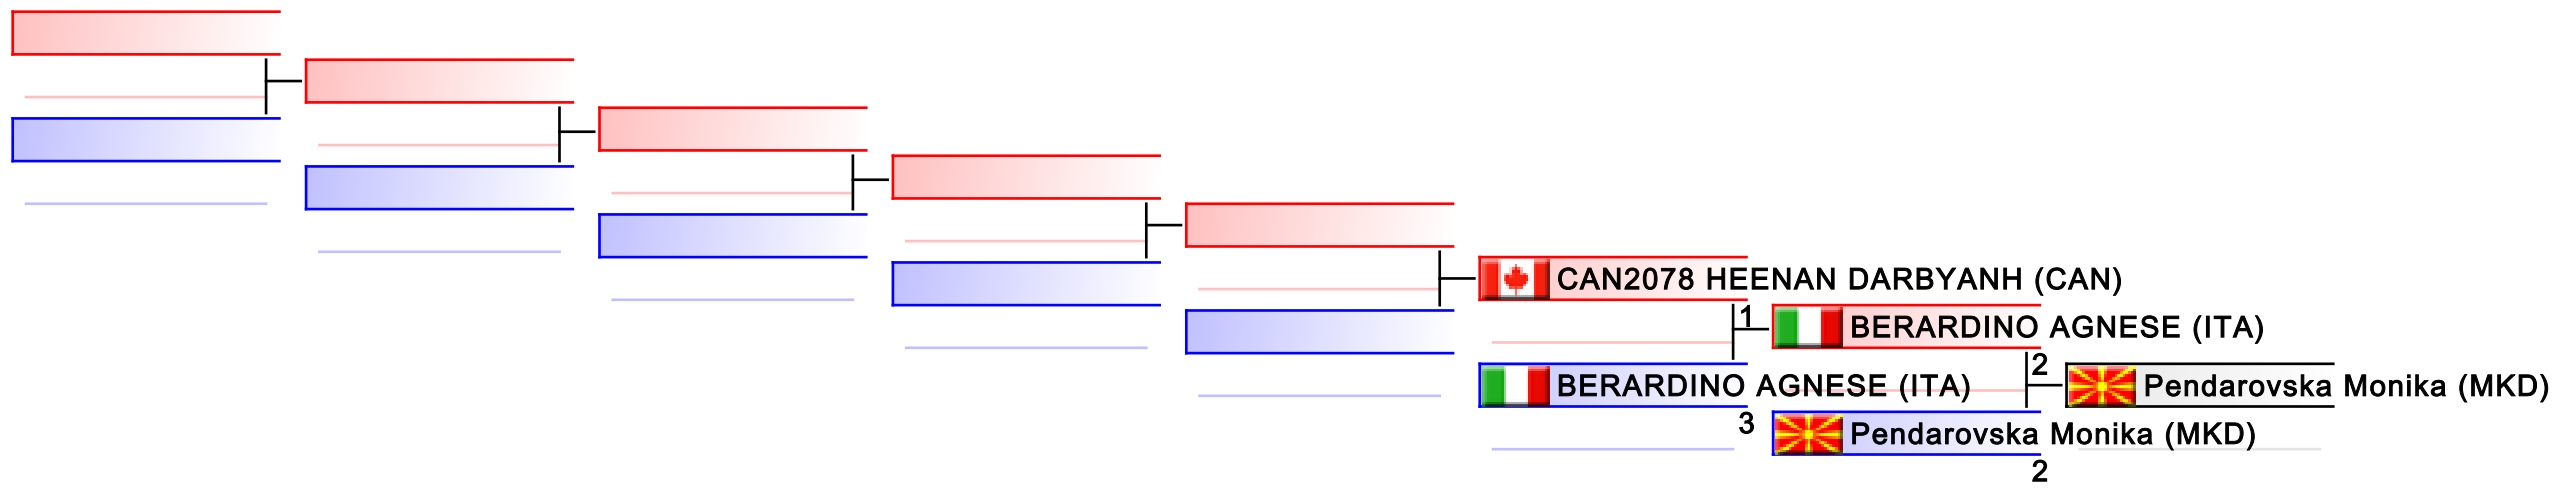

WKF Manager (c) WKF and sportdata GmbH & Co KG 2000-2015(2015-07-04 17:55) v 8.4.0 build 1 License: SDIL Sportdata Internal License (expire 2016-01-01)

Tatami
1

Pool
1

REPECHAGE: Training Camp and Youth Cup - Kumite Female Junior -53 kg(1)