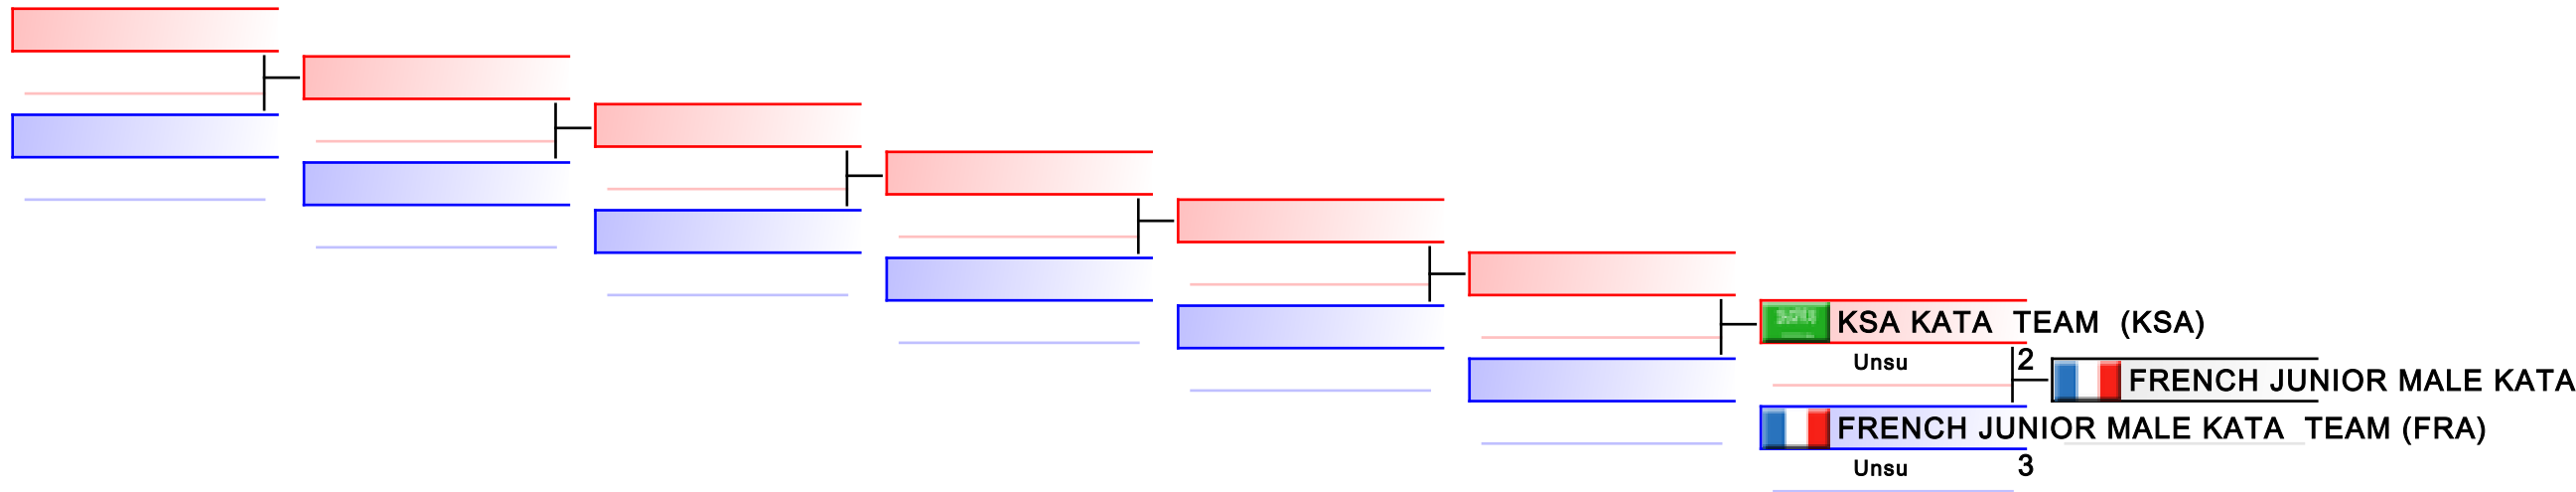

Kata Team Cadet and Junior Male

World Junior, Cadet and U21 Championships 2015

WKF Manager (c) WKF and sportdata GmbH & Co KG 2000-2015(2015-11-15 17:57) v 8.4.0 build 1 License: SDIL Sportdata Internal License (expire 2016-01-01)

Tatami
6

Pool
2