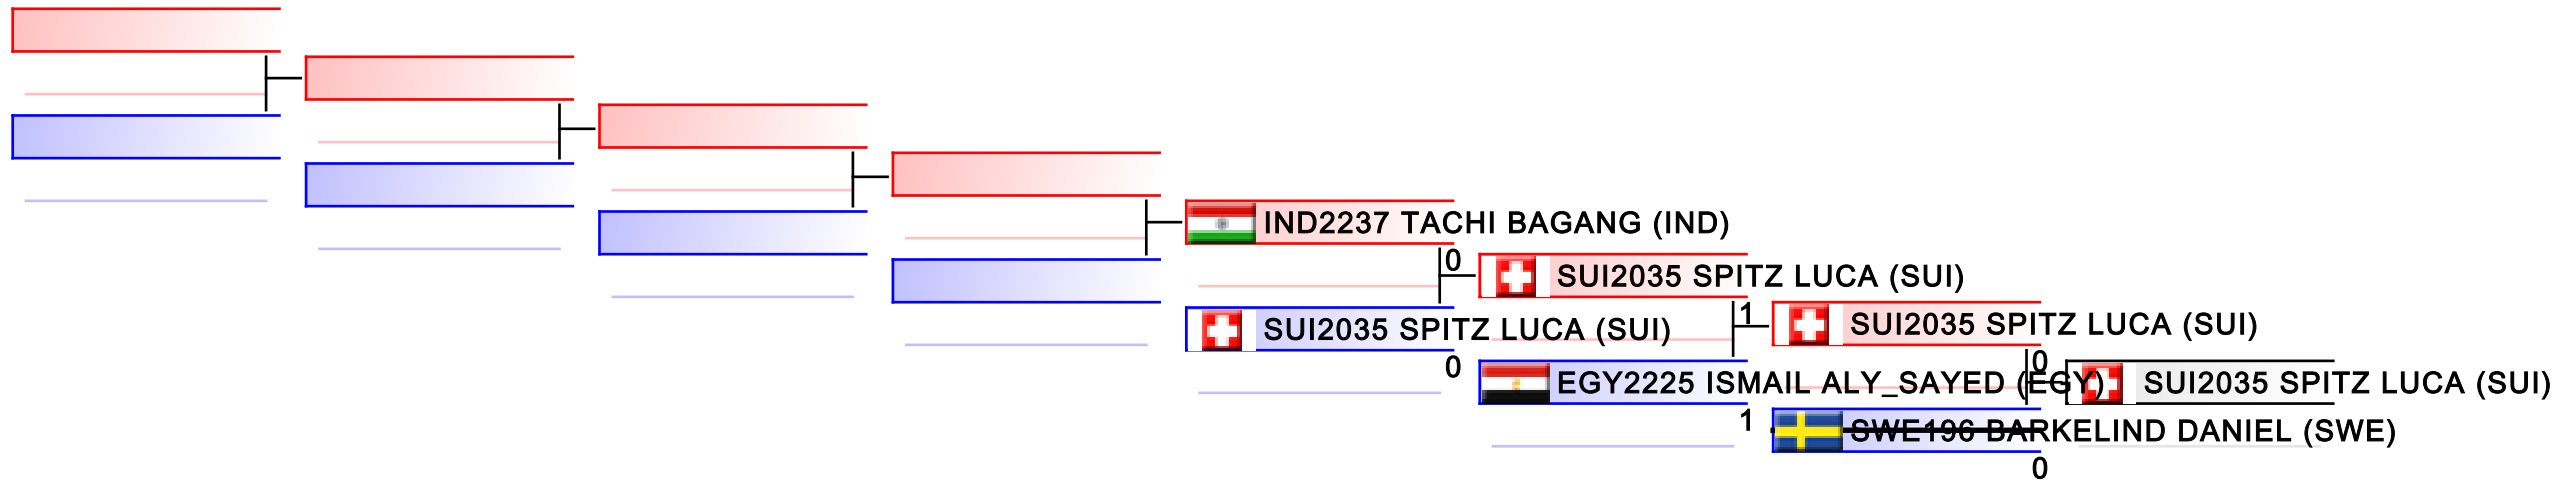

Junior Kumite Male -55 kg

World Junior, Cadet and U21 Championships 2015

WKF Manager (c) WKF and sportdata GmbH & Co KG 2000-2015(2015-11-15 17:57) v 8.4.0 build 1 License: SDIL Sportdata Internal License (expire 2016-01-01)

Tatami
2

Pool
1,2