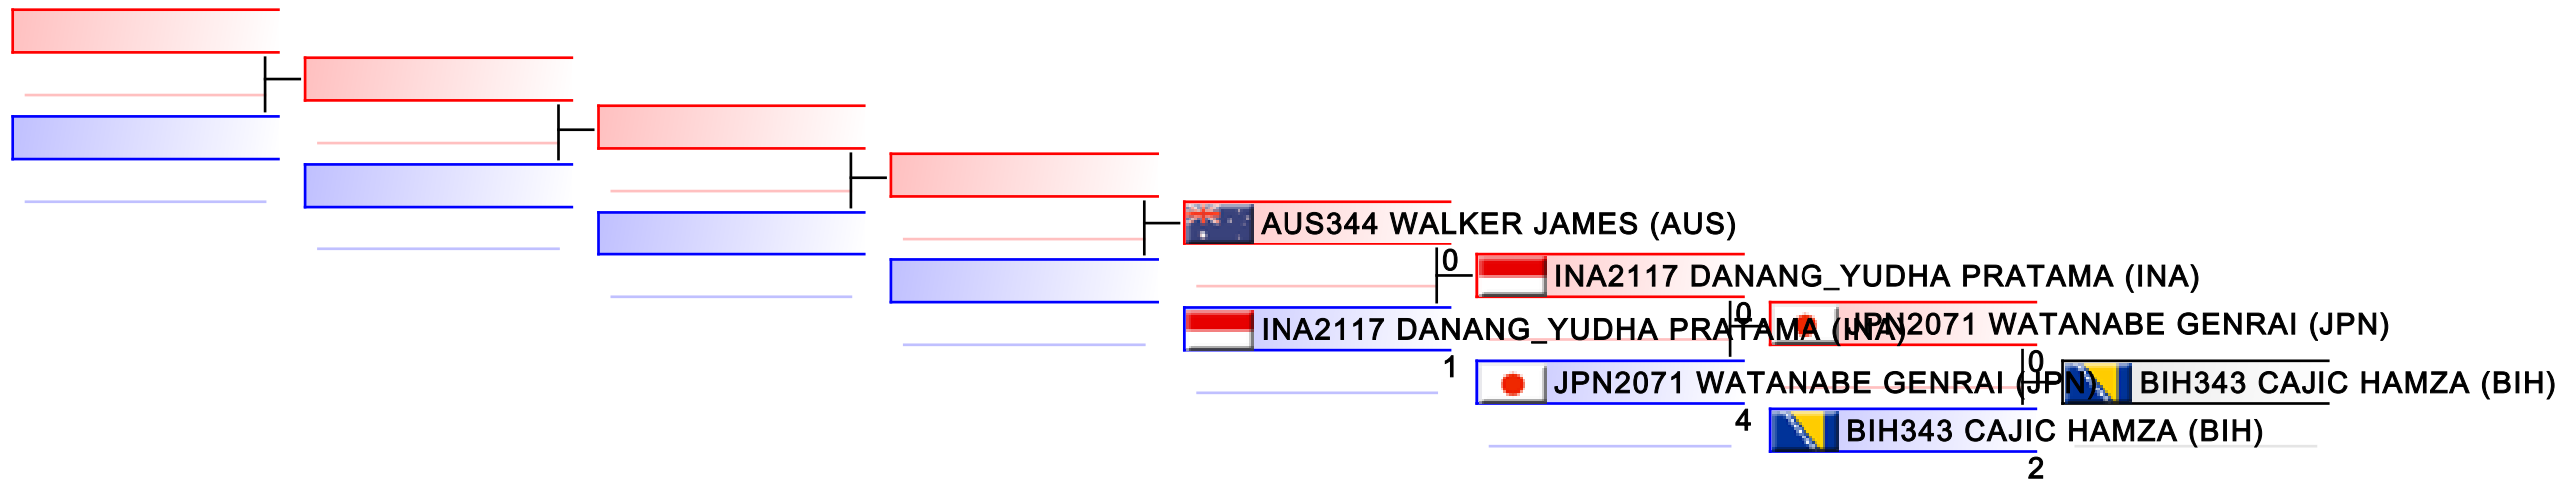

REPECHAGE: Cadet Kumite Male 70+ kg(1,2)