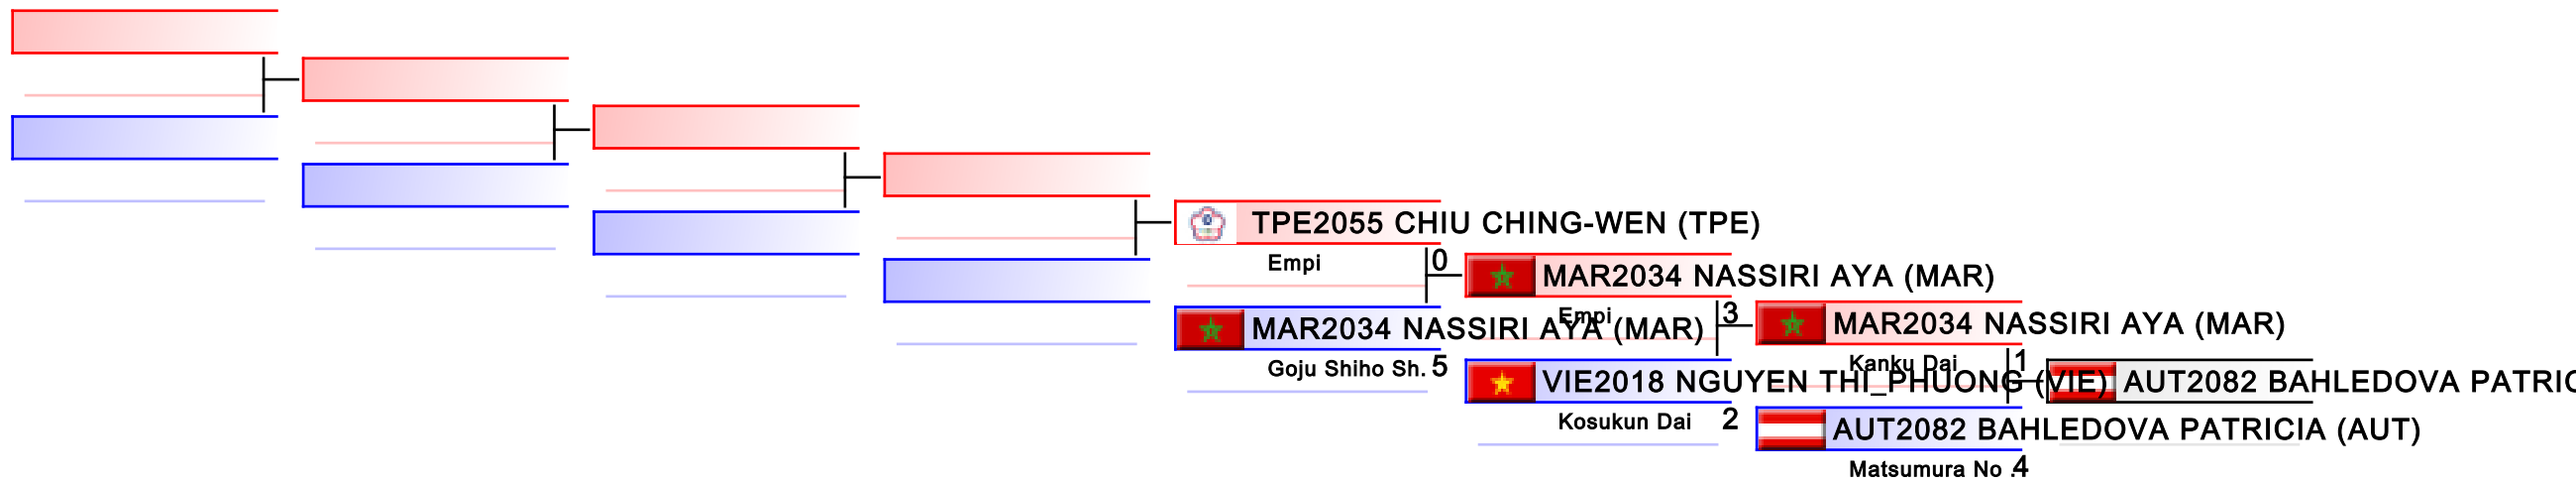

Cadet Kata Female

World Junior, Cadet and U21 Championships 2015

WKF Manager (c) WKF and sportdata GmbH & Co KG 2000-2015(2015-11-15 17:57) v 8.4.0 build 1 License: SDIL Sportdata Internal License (expire 2016-01-01)

Tatami
4

Pool
2,1