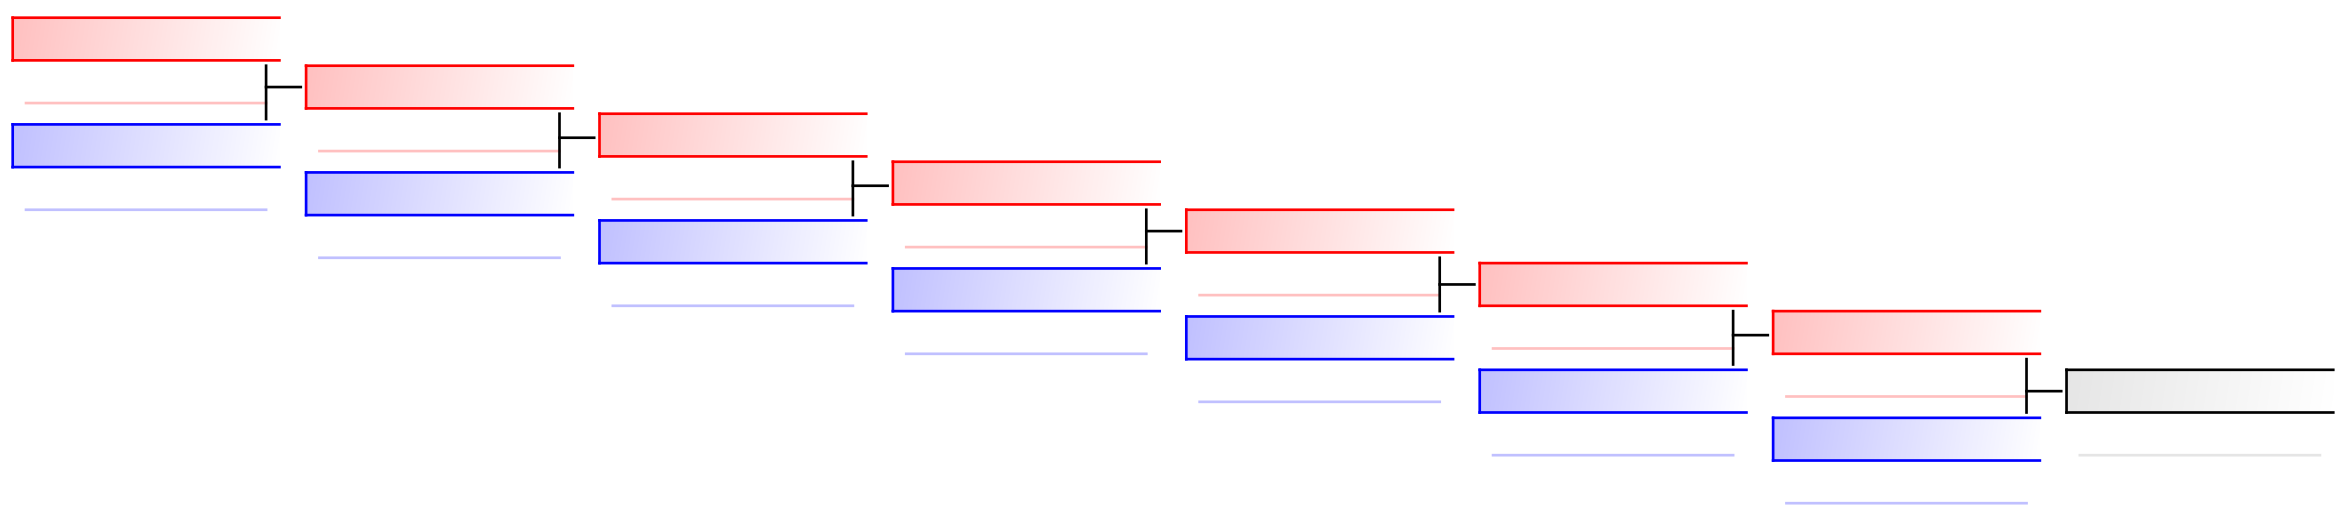

REPECHAGE: Cadet Kumite Female 54+ kg(2)