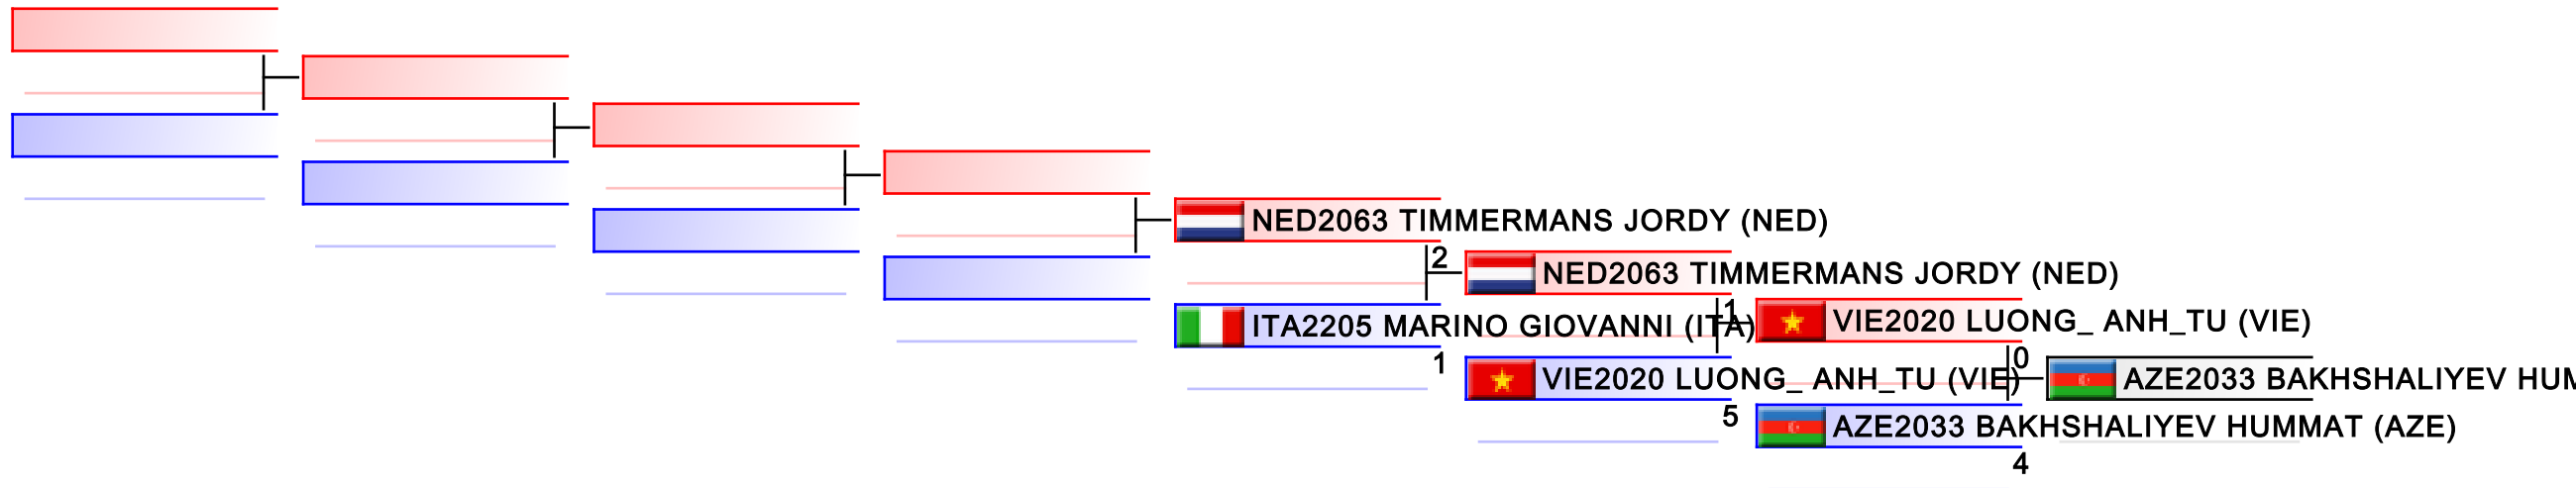

Cadet Kumite Male -57 kg

World Junior, Cadet and U21 Championships 2015

WKF Manager (c) WKF and sportdata GmbH & Co KG 2000-2015(2015-11-15 17:57) v 8.4.0 build 1 License: SDIL Sportdata Internal License (expire 2016-01-01)

Tatami
3

Pool
1,2