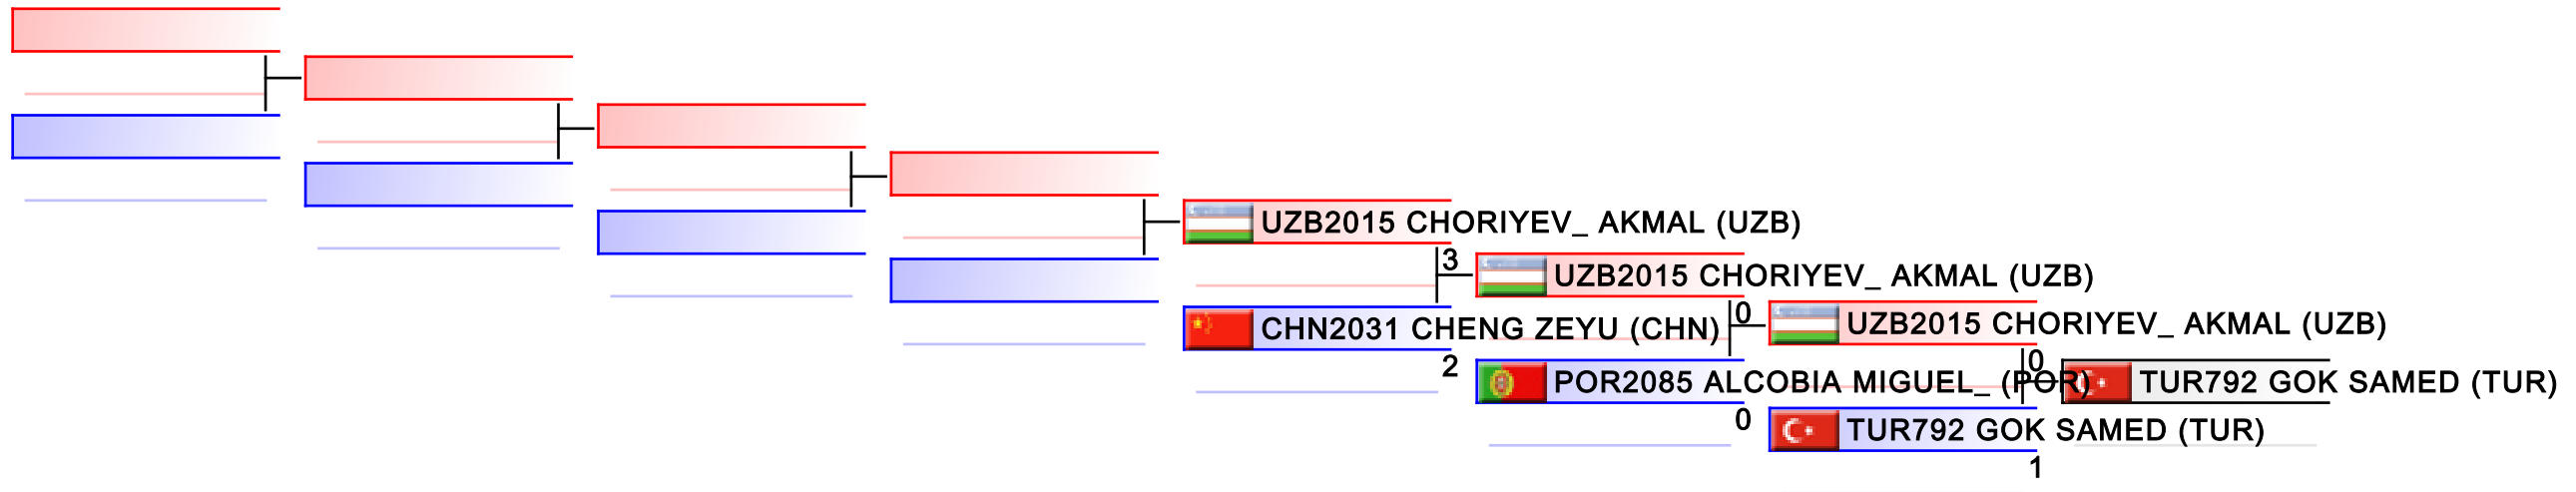

Cadet Kumite Male -63 kg

World Junior, Cadet and U21 Championships 2015

WKF Manager (c) WKF and sportdata GmbH & Co KG 2000-2015(2015-11-15 17:57) v 8.4.0 build 1 License: SDIL Sportdata Internal License (expire 2016-01-01)

Tatami
5

Pool
1,2