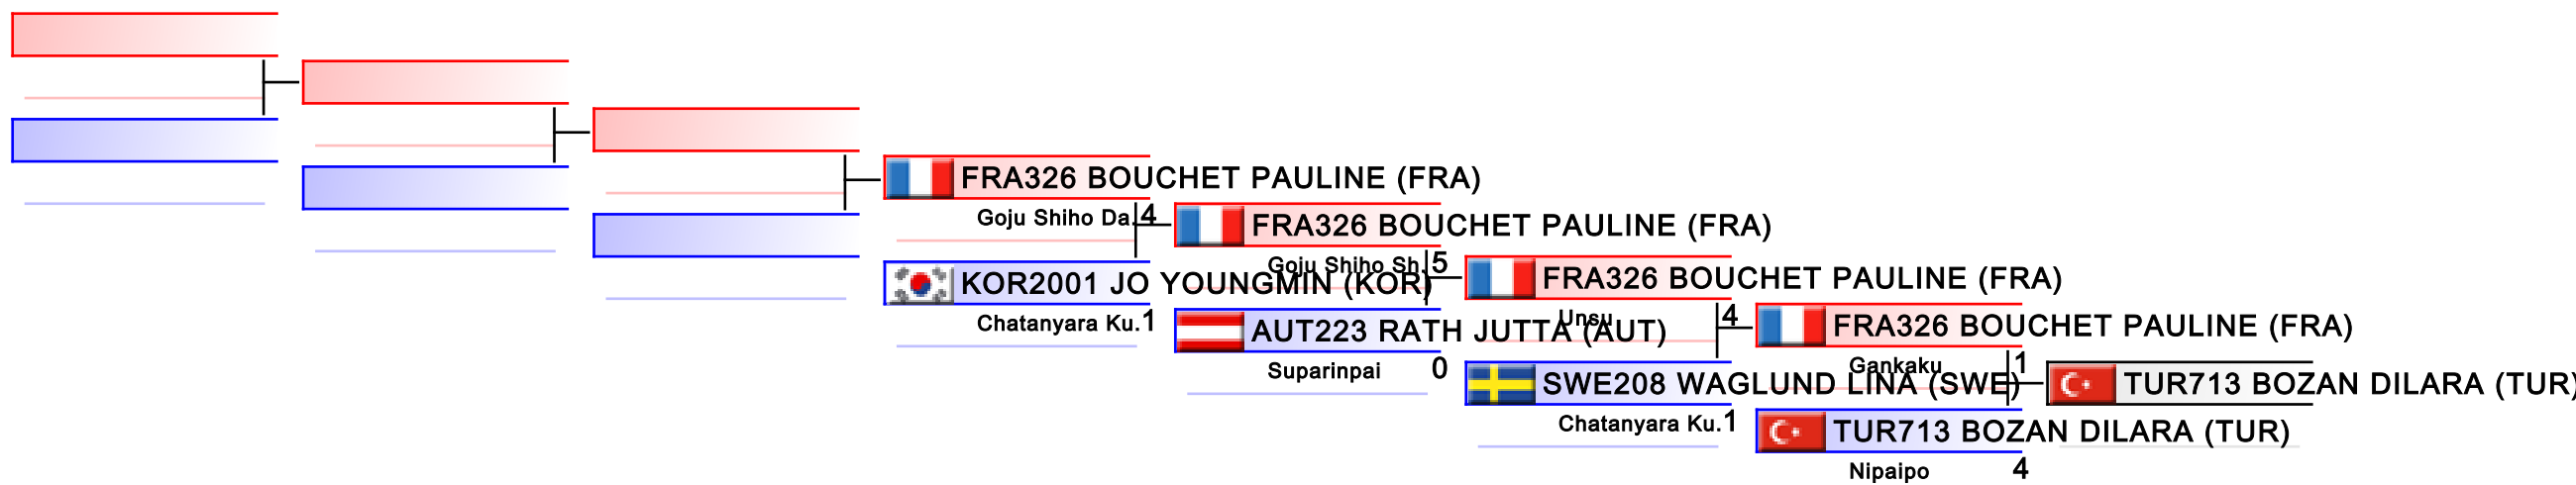

REPECHAGE: U21 Kata Female(1,2)