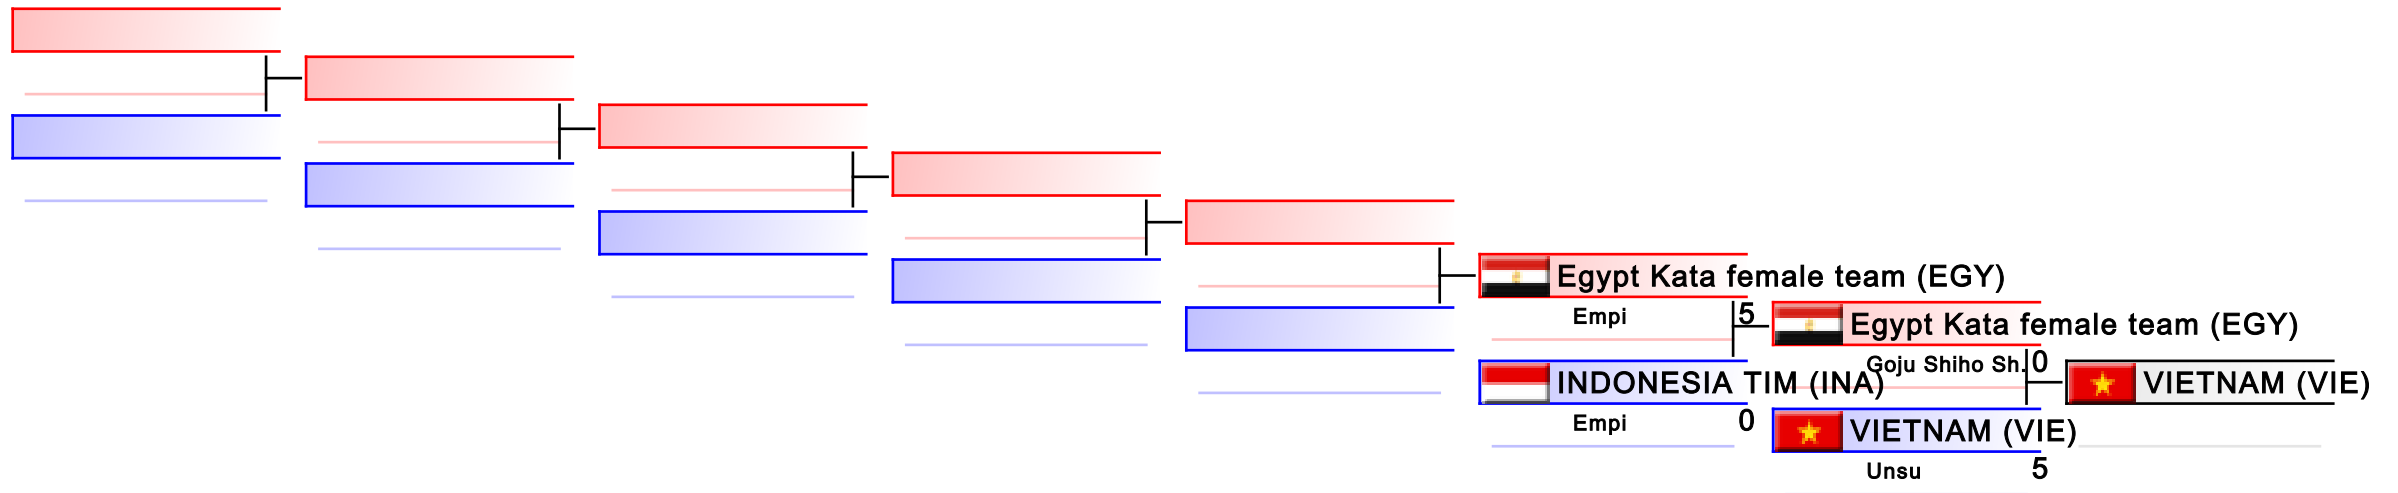

Kata Team Cadet and Junior Female

World Junior, Cadet and U21 Championships 2015

WKF Manager (c) WKF and sportdata GmbH & Co KG 2000-2015(2015-11-15 17:57) v 8.4.0 build 1 License: SDIL Sportdata Internal License (expire 2016-01-01)

Tatami
1

Pool
1