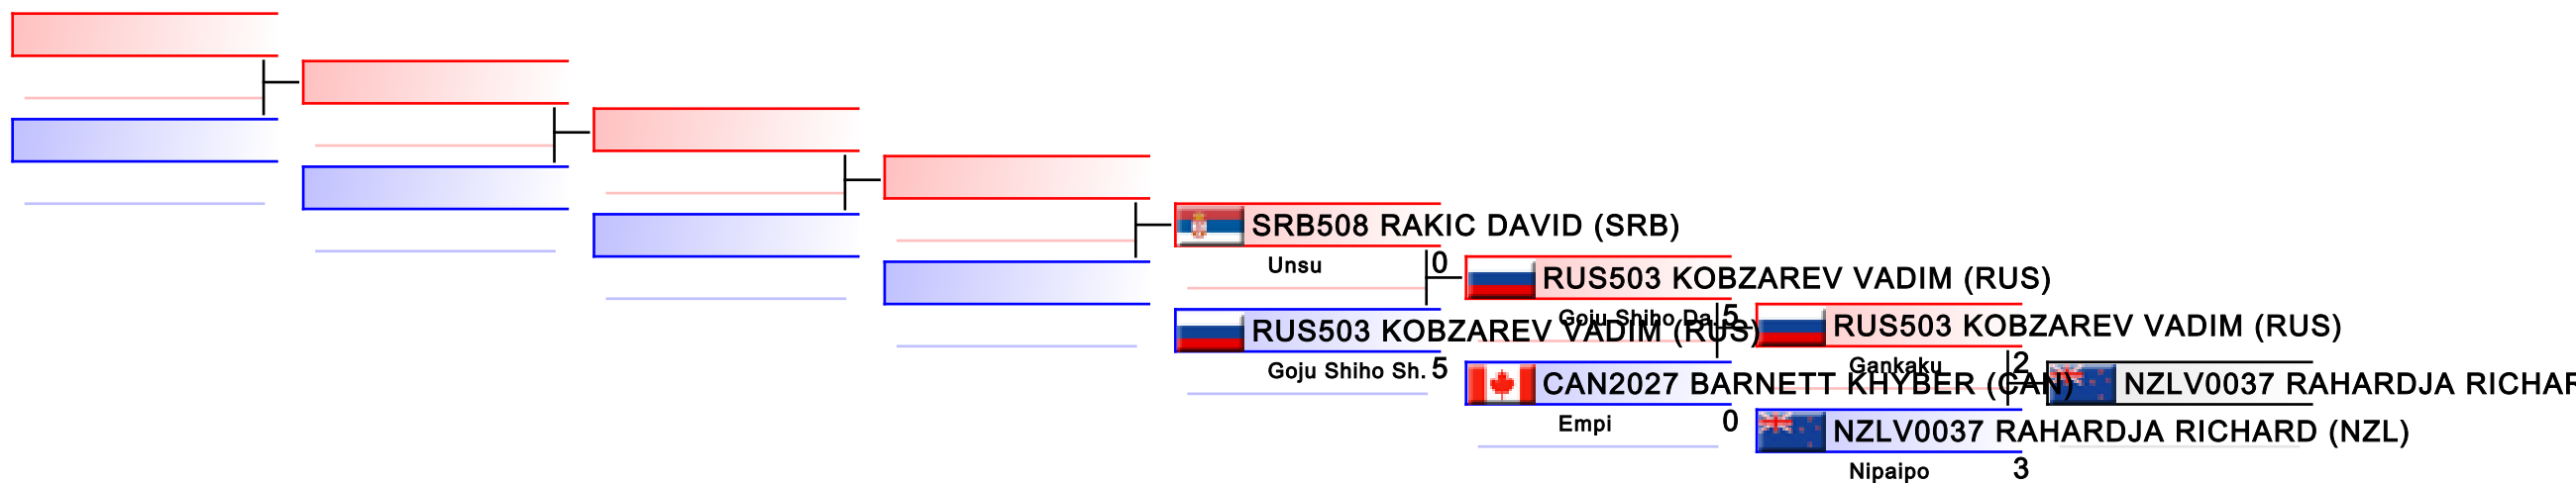

REPECHAGE: Junior Kata Male(1,2)