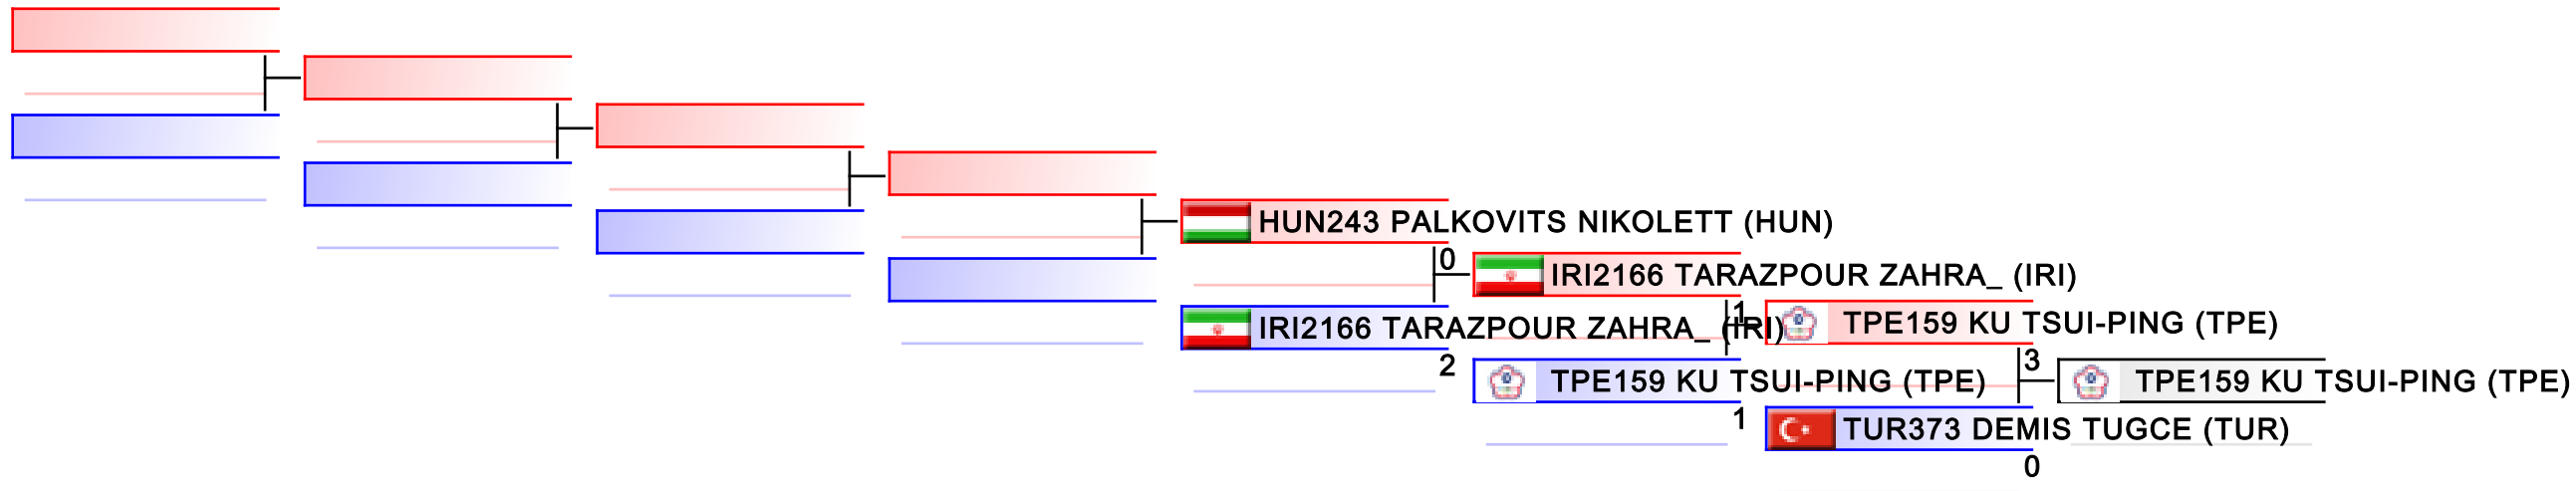

U21 Kumite Female -50 kg

World Junior, Cadet and U21 Championships 2015

WKF Manager (c) WKF and sportdata GmbH & Co KG 2000-2015(2015-11-15 17:57) v 8.4.0 build 1 License: SDIL Sportdata Internal License (expire 2016-01-01)

Tatami
6

Pool
2,1