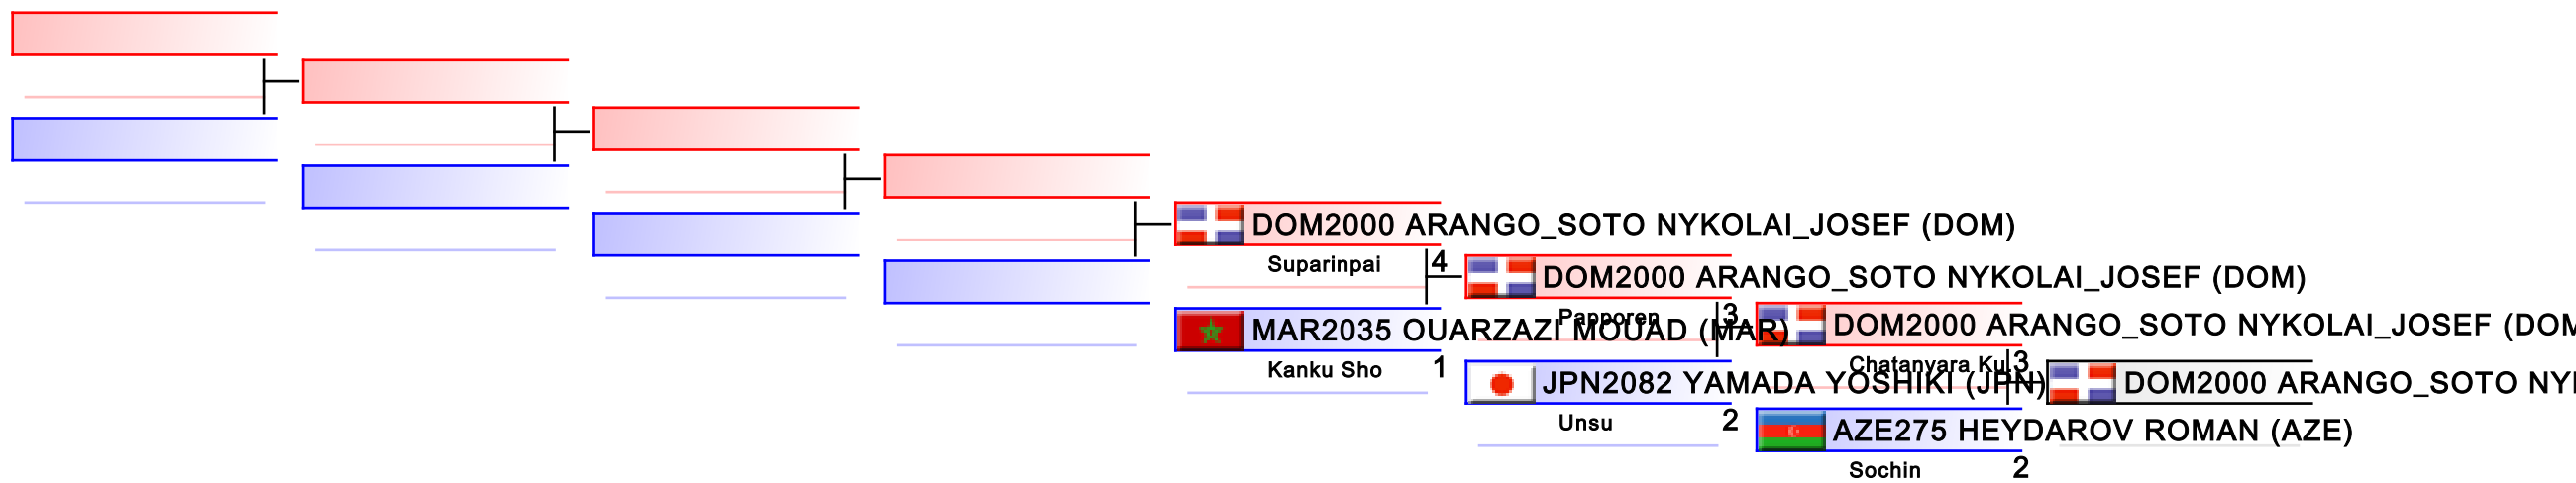

Junior Kata Male

World Junior, Cadet and U21 Championships 2015

WKF Manager (c) WKF and sportdata GmbH & Co KG 2000-2015(2015-11-15 17:57) v 8.4.0 build 1 License: SDIL Sportdata Internal License (expire 2016-01-01)

Tatami
6

Pool
1,2