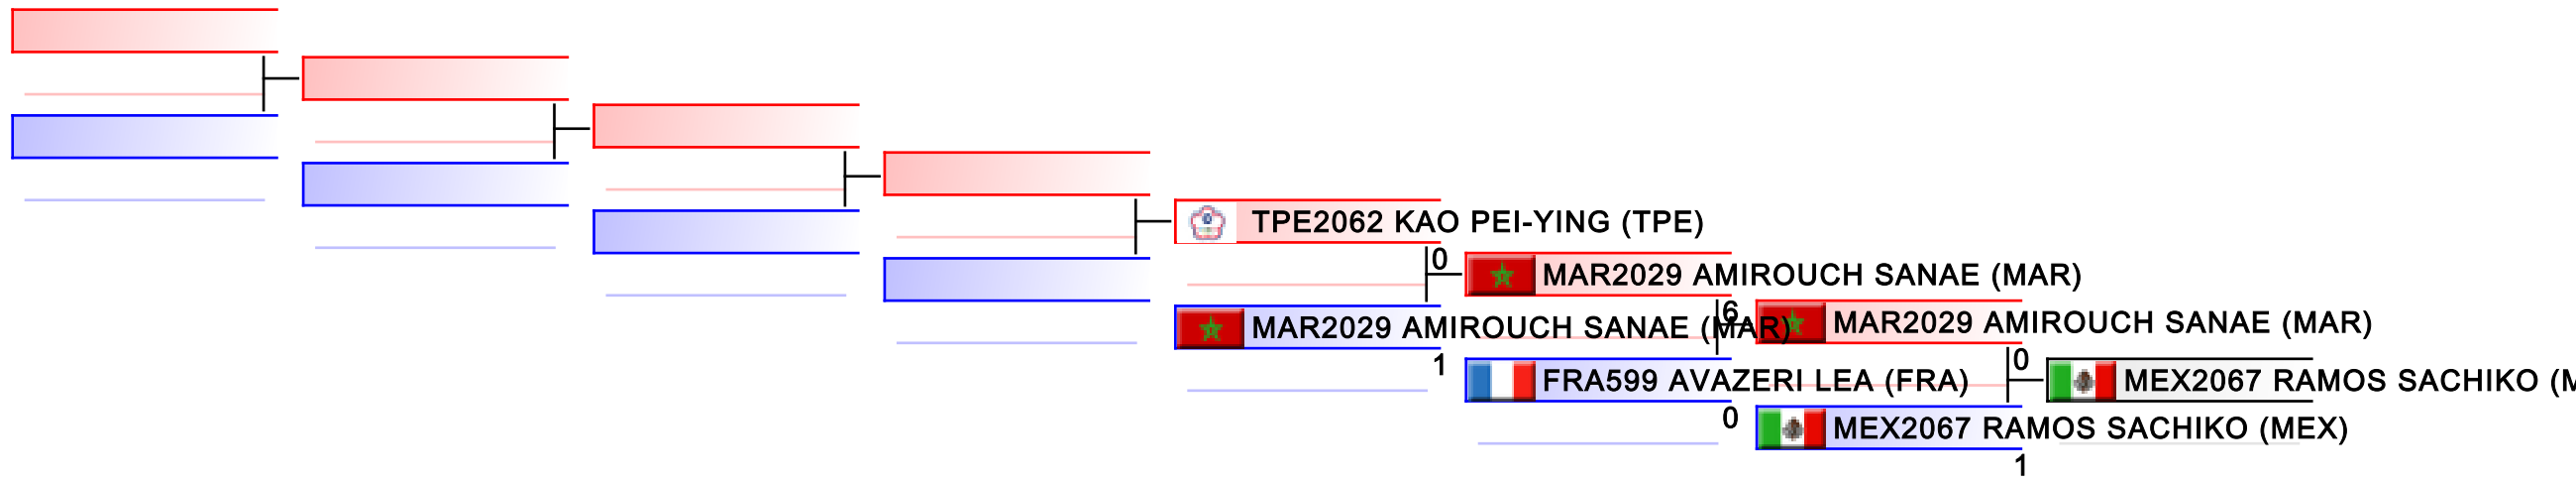

REPECHAGE: Junior Kumite Female 59+ kg(1,2)