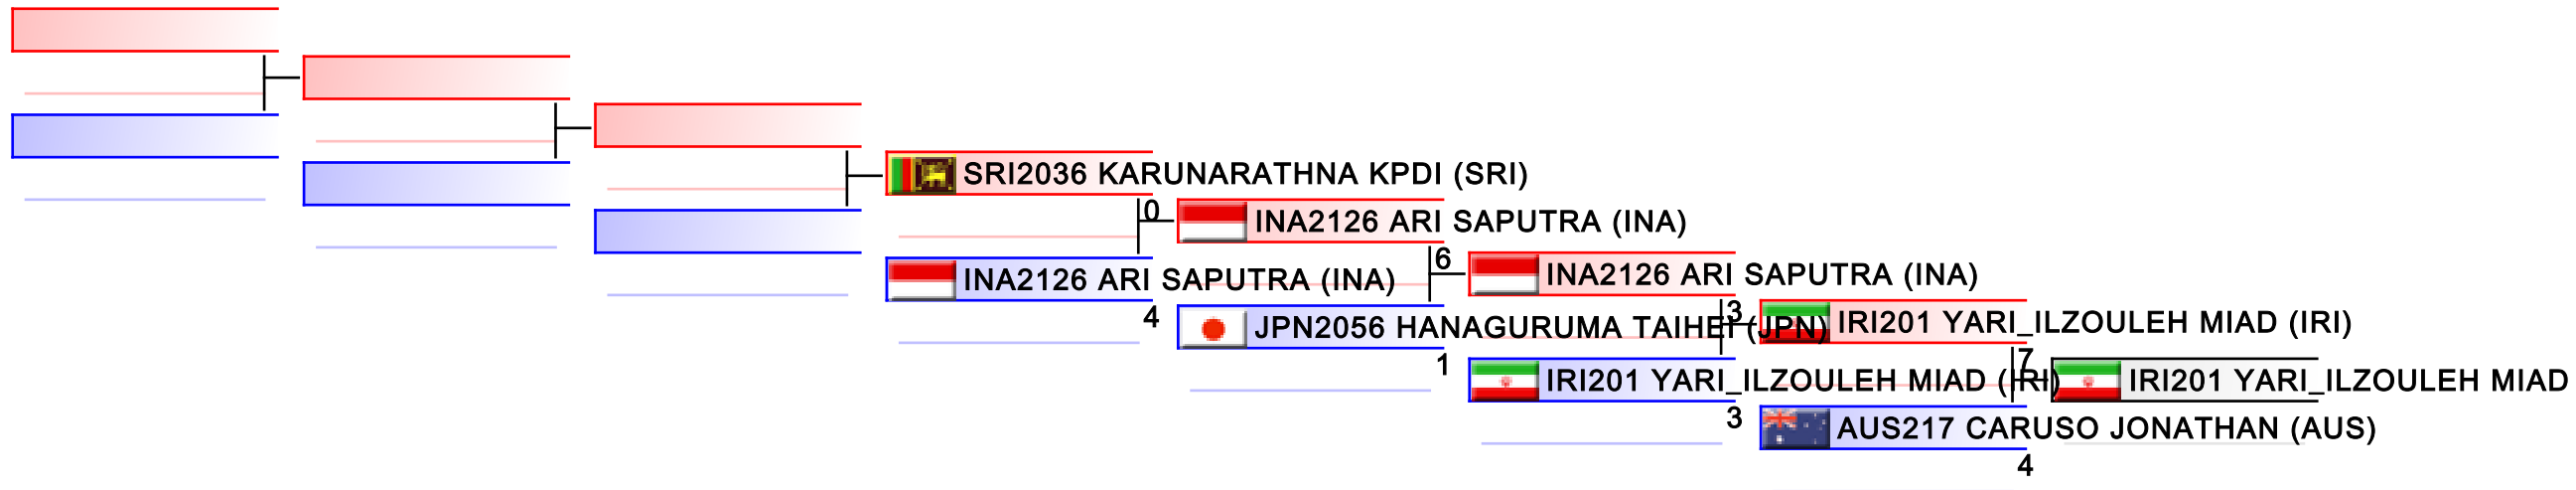

U21 Kumite Male -60 kg

World Junior, Cadet and U21 Championships 2015

WKF Manager (c) WKF and sportdata GmbH & Co KG 2000-2015(2015-11-15 17:57) v 8.4.0 build 1 License: SDIL Sportdata Internal License (expire 2016-01-01)

Tatami
1

Pool
1