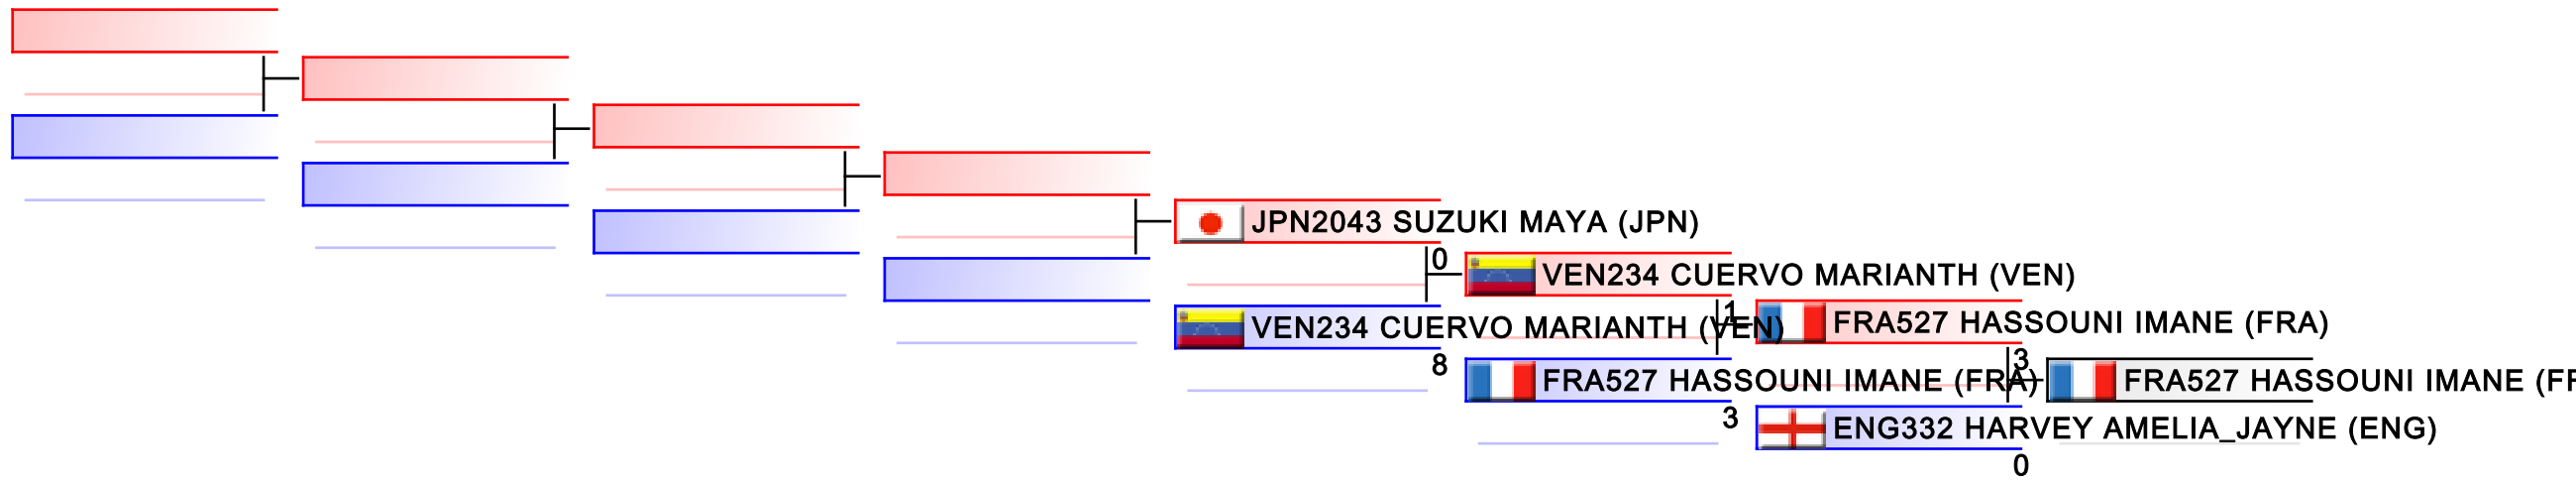

REPECHAGE: U21 Kumite Female -68 kg(2,1)