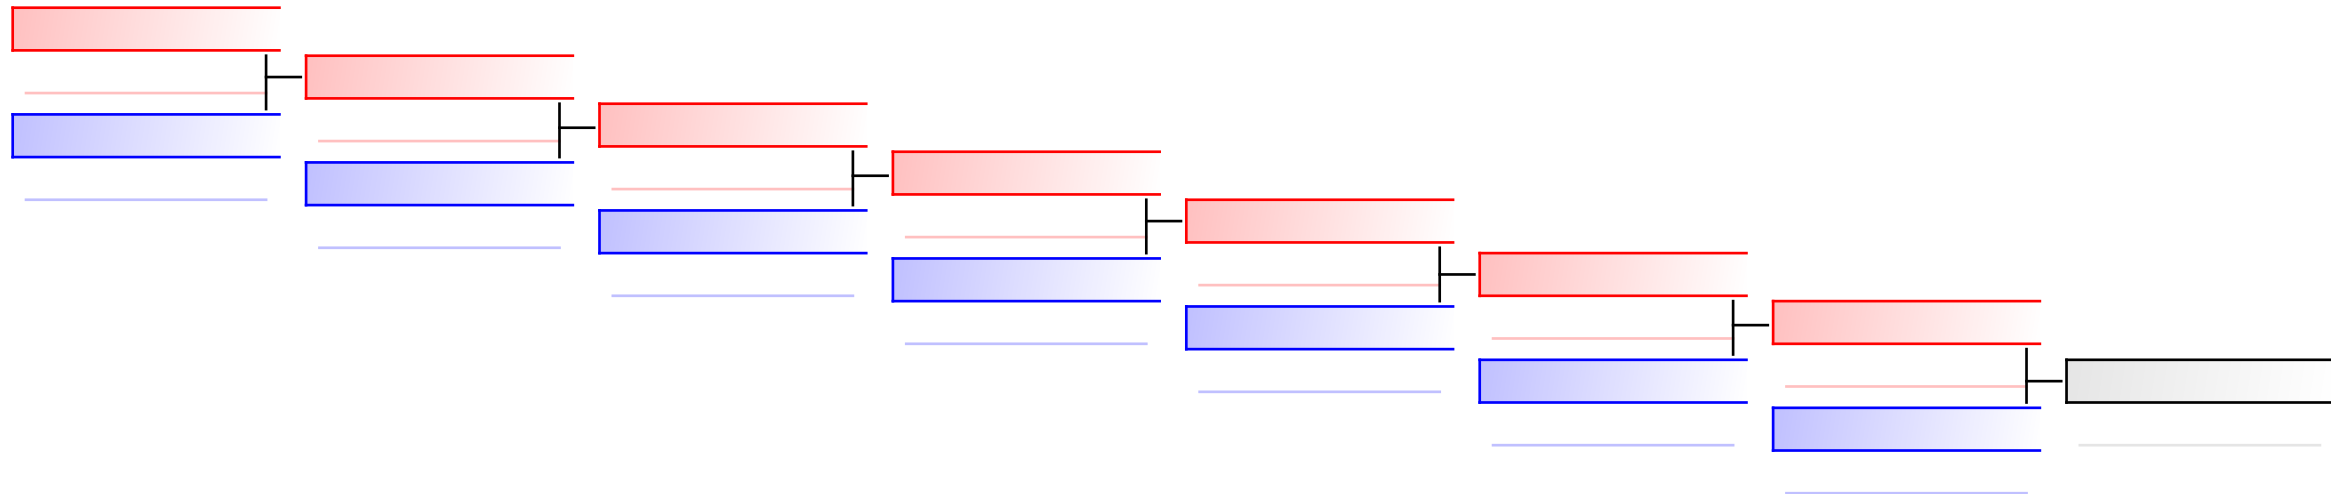

REPECHAGE: U21 Kumite Male -67 kg(1)