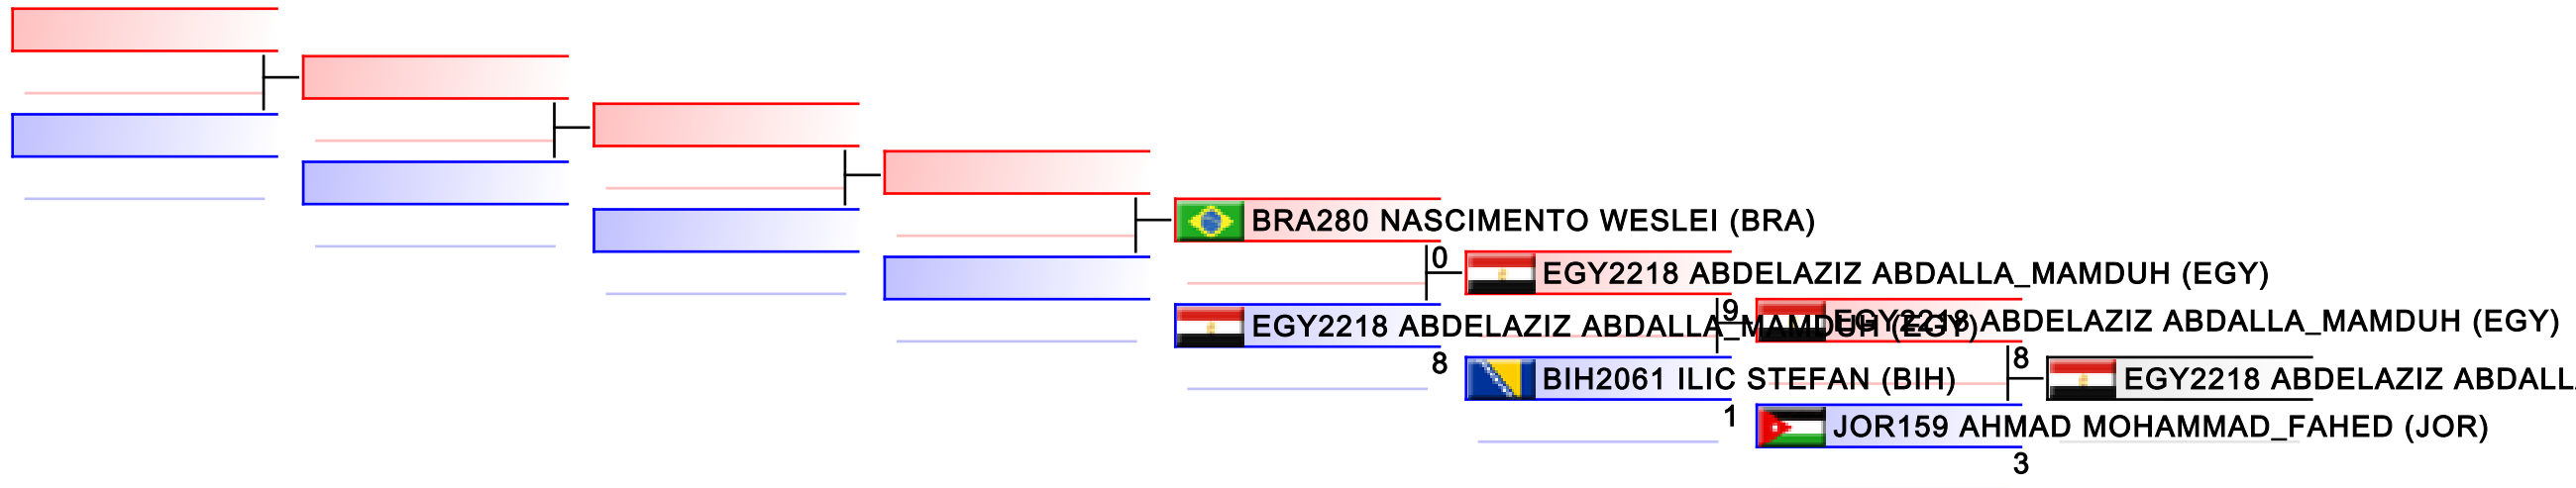

Junior Kumite Male -61 kg

World Junior, Cadet and U21 Championships 2015

WKF Manager (c) WKF and sportdata GmbH & Co KG 2000-2015(2015-11-15 17:57) v 8.4.0 build 1 License: SDIL Sportdata Internal License (expire 2016-01-01)

Tatami
6

Pool
1