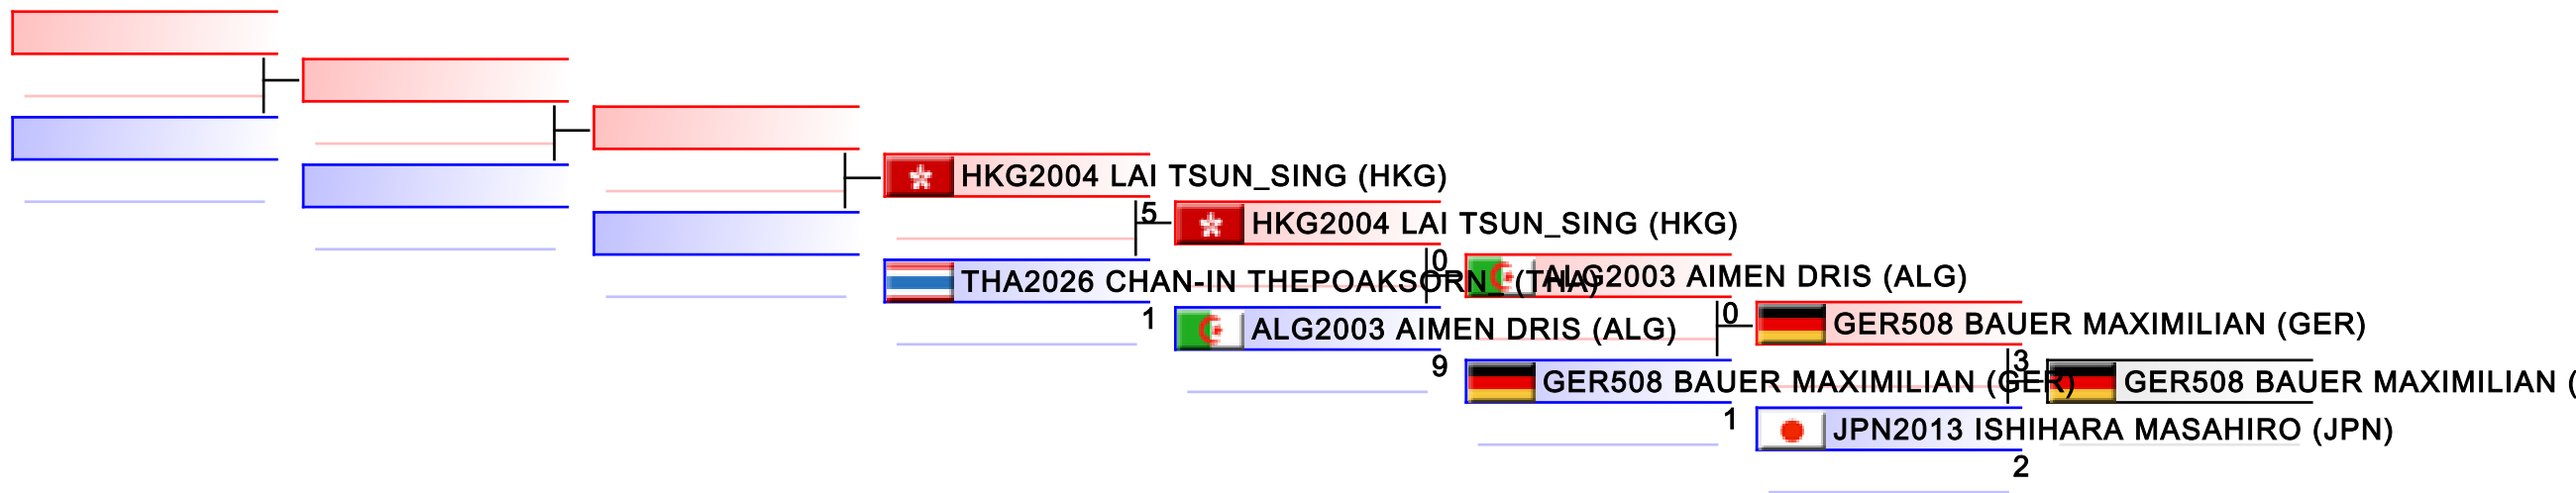

REPECHAGE: Junior Kumite Male -76 kg(1,2)