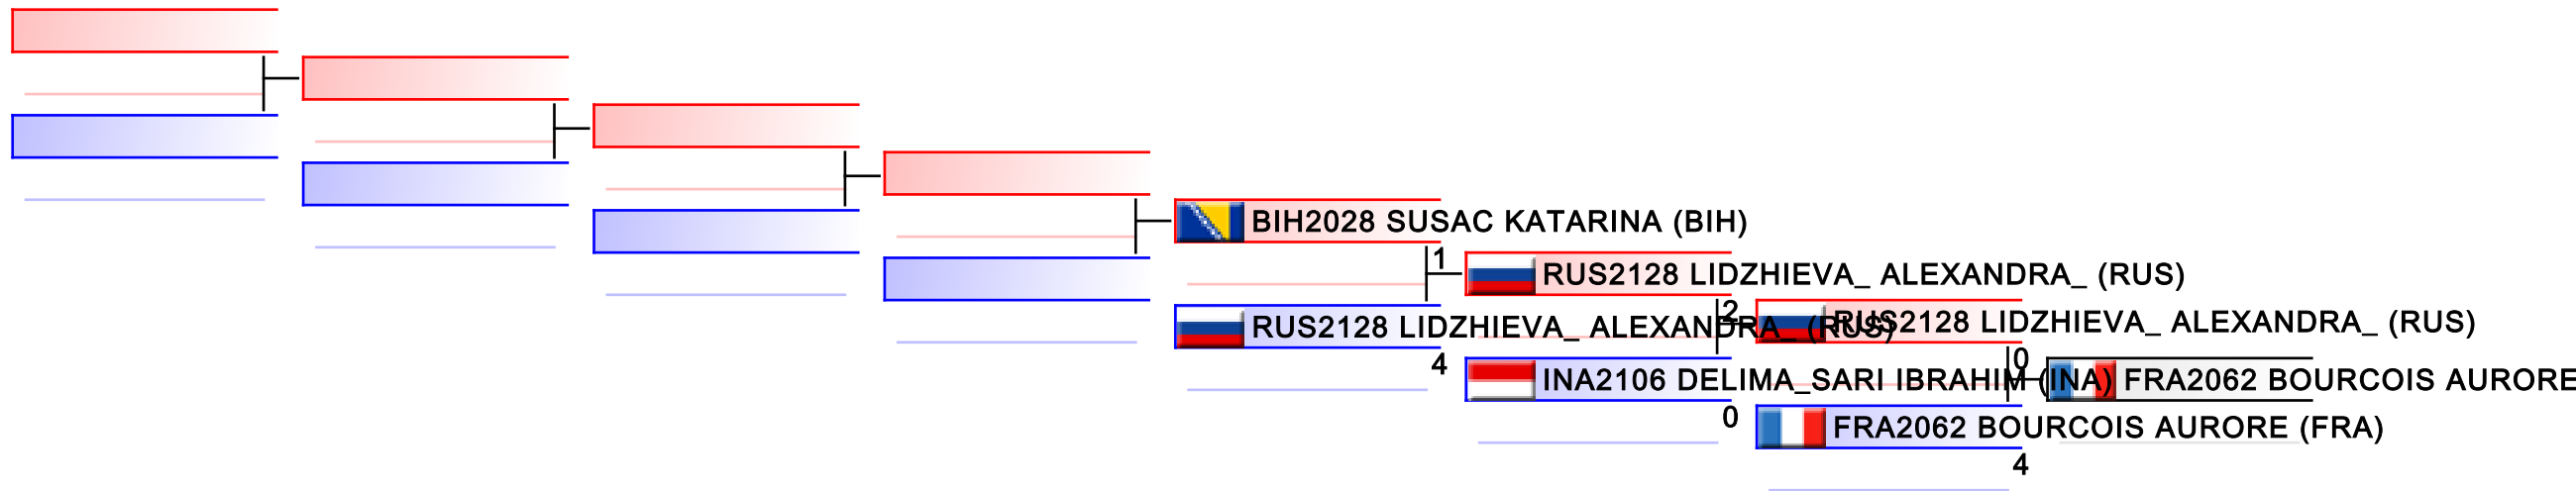

REPECHAGE: Junior Kumite Female -48 kg(1,2)