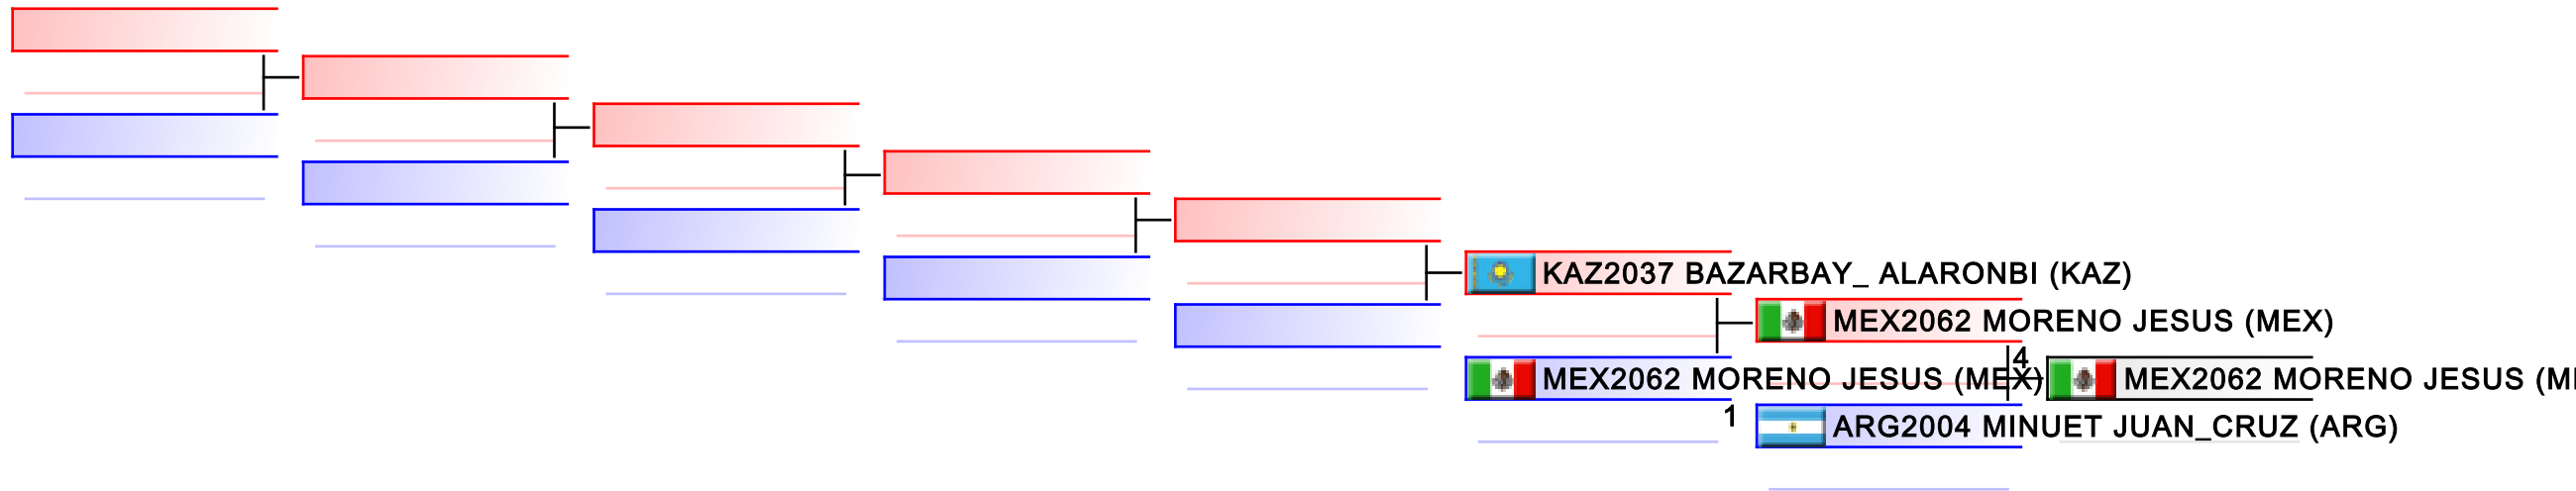

Cadet Kumite Male -70 kg

World Junior, Cadet and U21 Championships 2015

WKF Manager (c) WKF and sportdata GmbH & Co KG 2000-2015(2015-11-15 17:57) v 8.4.0 build 1 License: SDIL Sportdata Internal License (expire 2016-01-01)

Tatami
1

Pool
1,2