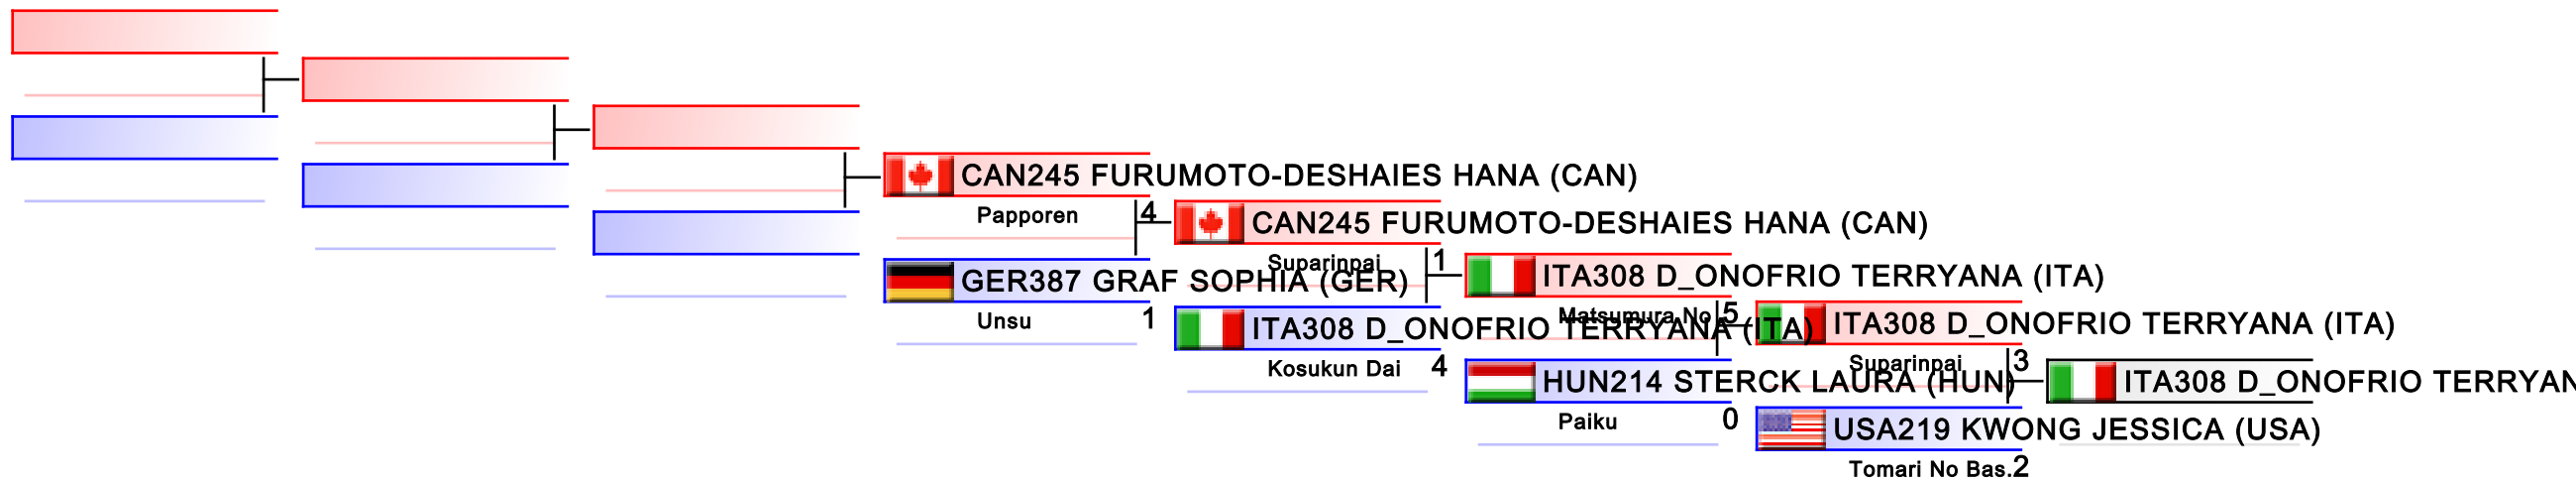

U21 Kata Female

World Junior, Cadet and U21 Championships 2015

WKF Manager (c) WKF and sportdata GmbH & Co KG 2000-2015(2015-11-15 17:57) v 8.4.0 build 1 License: SDIL Sportdata Internal License (expire 2016-01-01)

Tatami
5

Pool
1,2