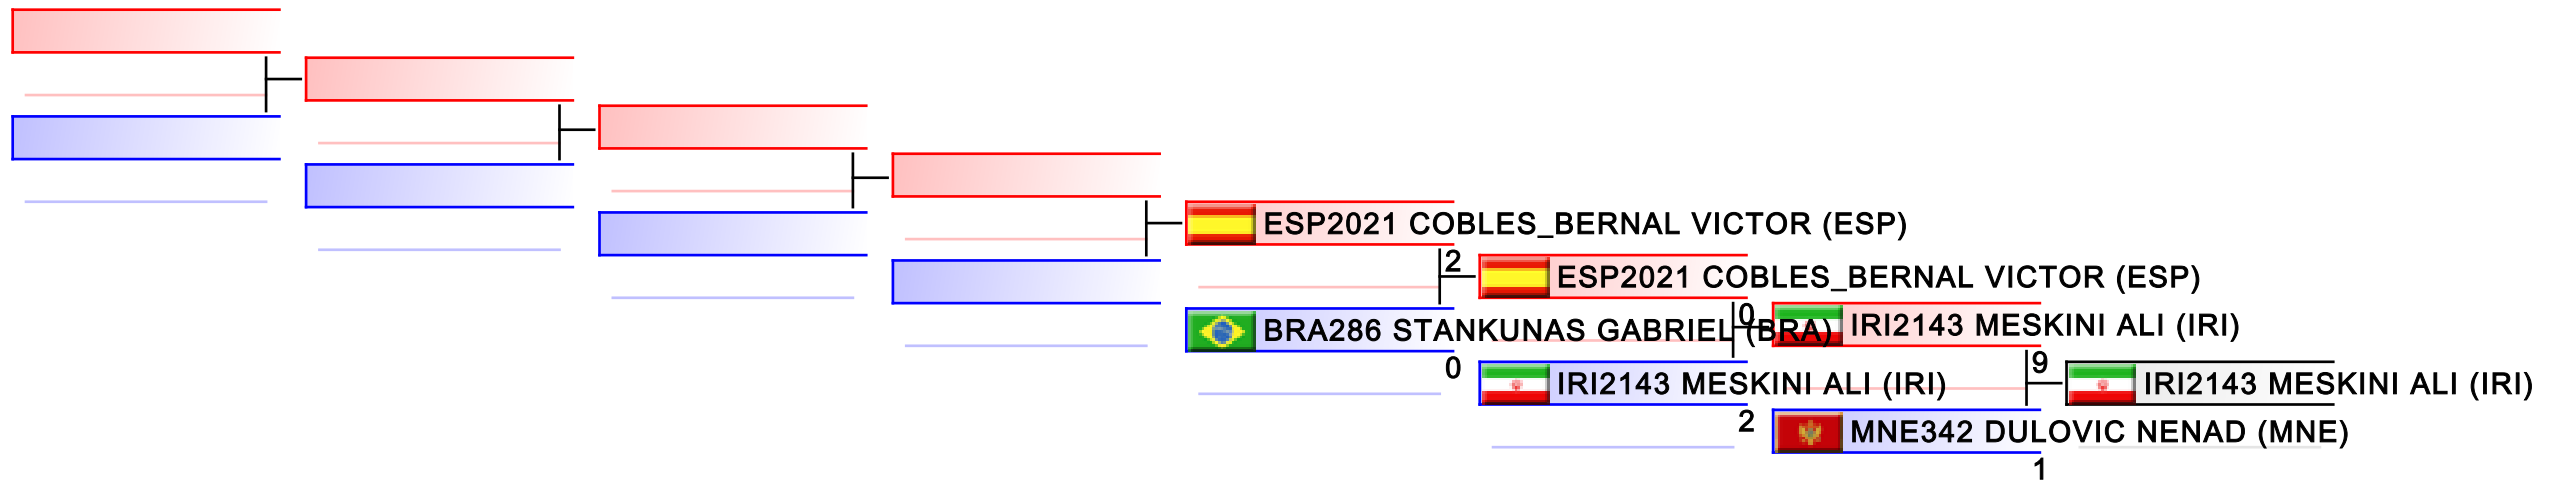

REPECHAGE: Junior Kumite Male -55 kg(1,2)