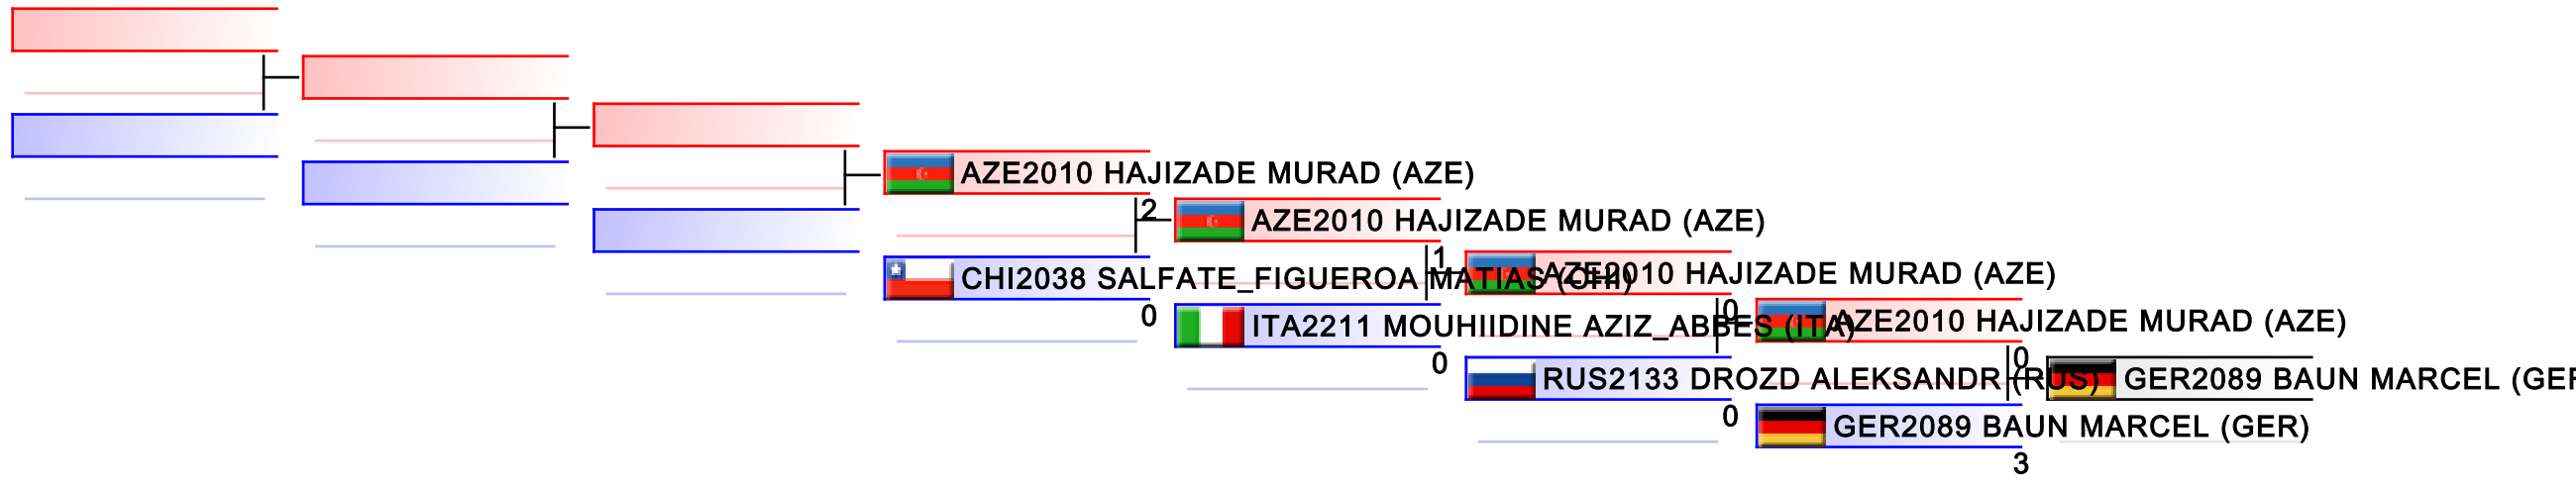

Junior Kumite Male 76+ kg

World Junior, Cadet and U21 Championships 2015

WKF Manager (c) WKF and sportdata GmbH & Co KG 2000-2015(2015-11-15 17:57) v 8.4.0 build 1 License: SDIL Sportdata Internal License (expire 2016-01-01)

Tatami
5

Pool
1,2