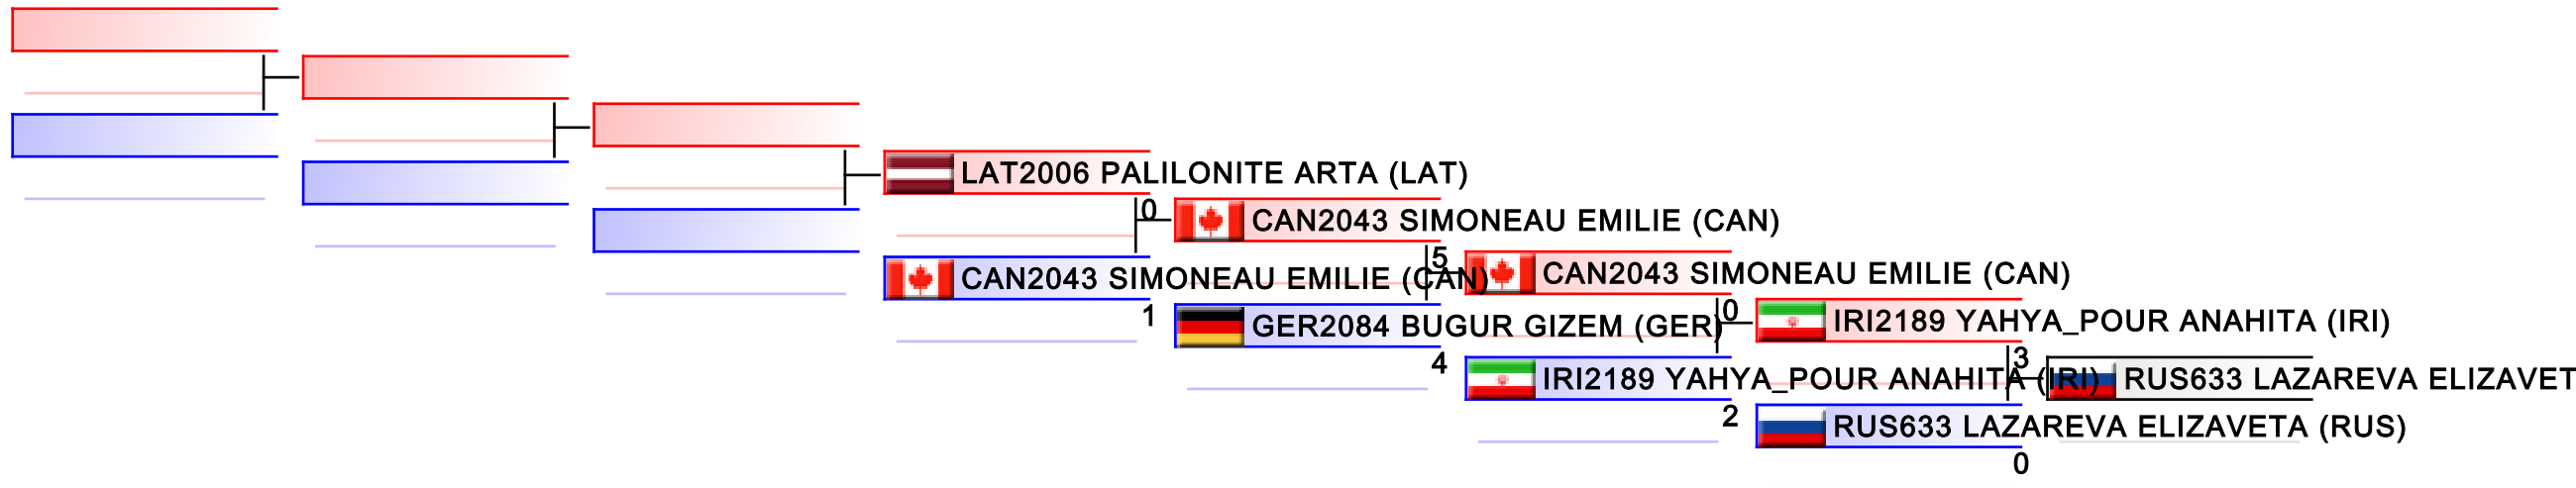

Junior Kumite Female -53 kg

World Junior, Cadet and U21 Championships 2015

WKF Manager (c) WKF and sportdata GmbH & Co KG 2000-2015(2015-11-15 17:57) v 8.4.0 build 1 License: SDIL Sportdata Internal License (expire 2016-01-01)

Tatami
4

Pool
1,2