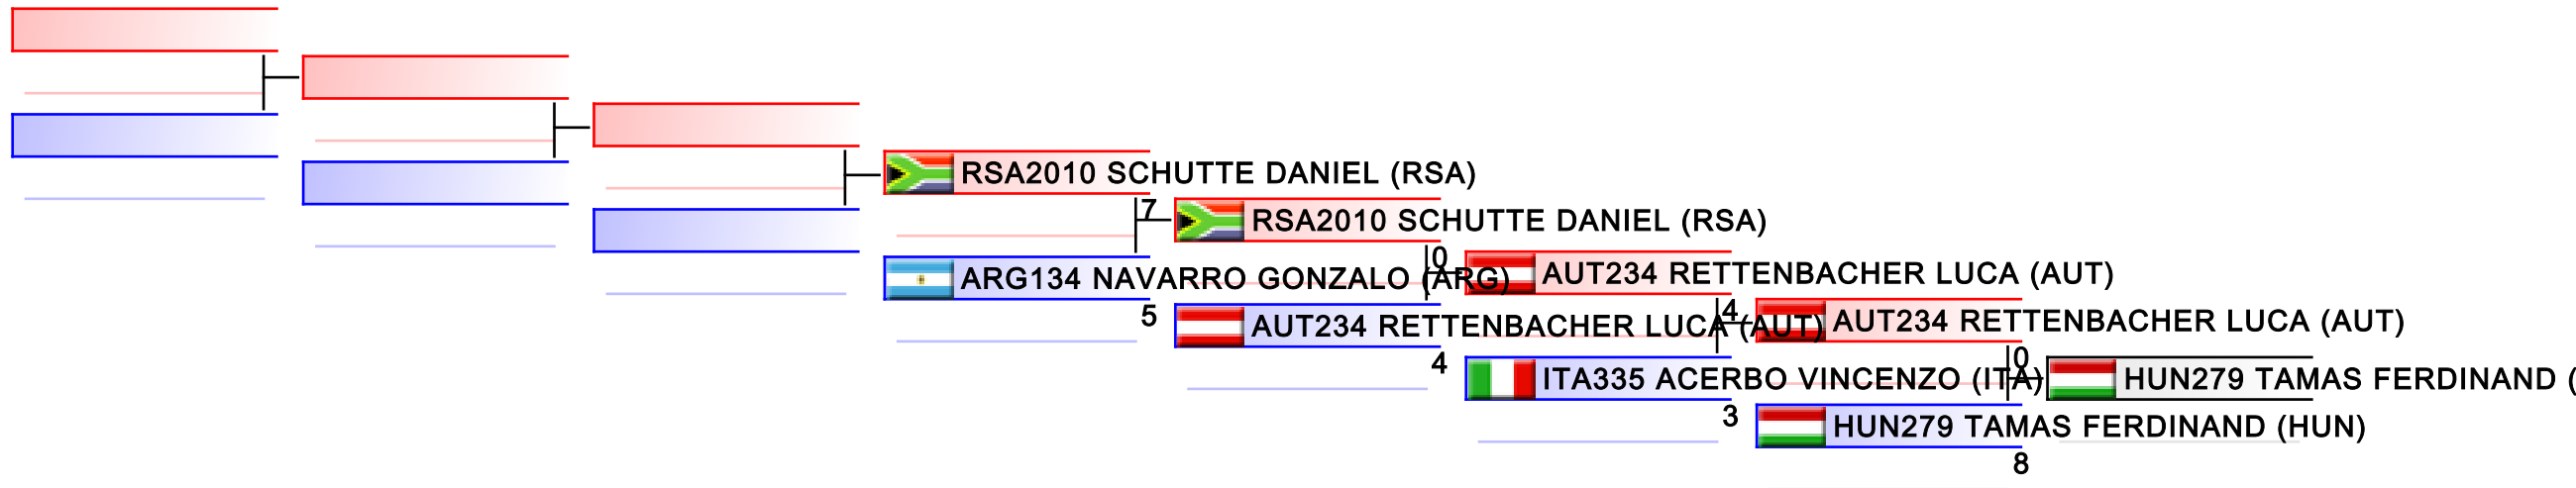

U21 Kumite Male -67 kg

World Junior, Cadet and U21 Championships 2015

WKF Manager (c) WKF and sportdata GmbH & Co KG 2000-2015(2015-11-15 17:57) v 8.4.0 build 1 License: SDIL Sportdata Internal License (expire 2016-01-01)

Tatami
3

Pool
1