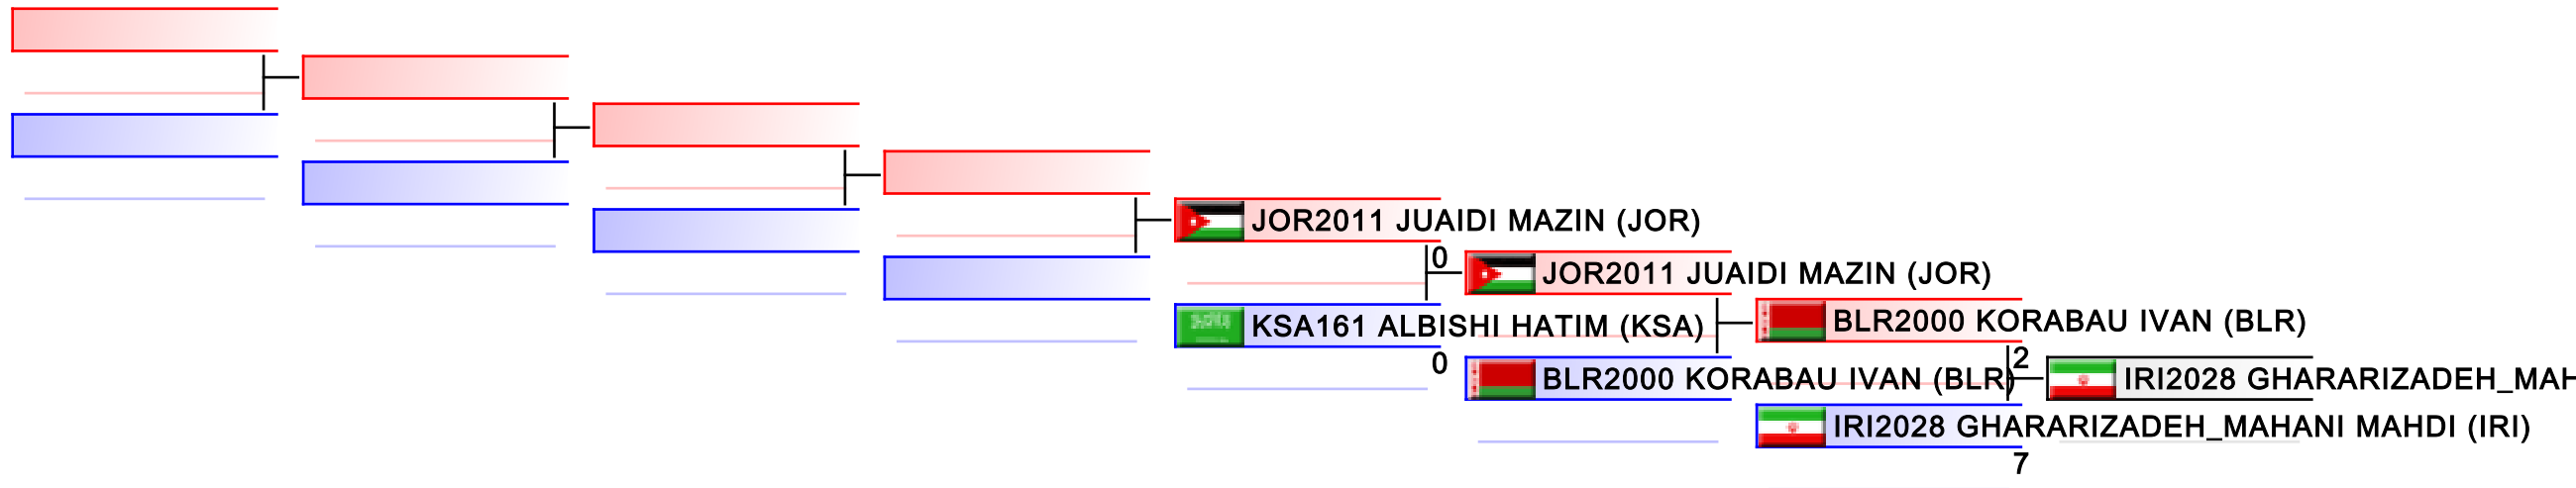

Junior Kumite Male -76 kg

World Junior, Cadet and U21 Championships 2015

WKF Manager (c) WKF and sportdata GmbH & Co KG 2000-2015(2015-11-15 17:57) v 8.4.0 build 1 License: SDIL Sportdata Internal License (expire 2016-01-01)

Tatami
3

Pool
1,2