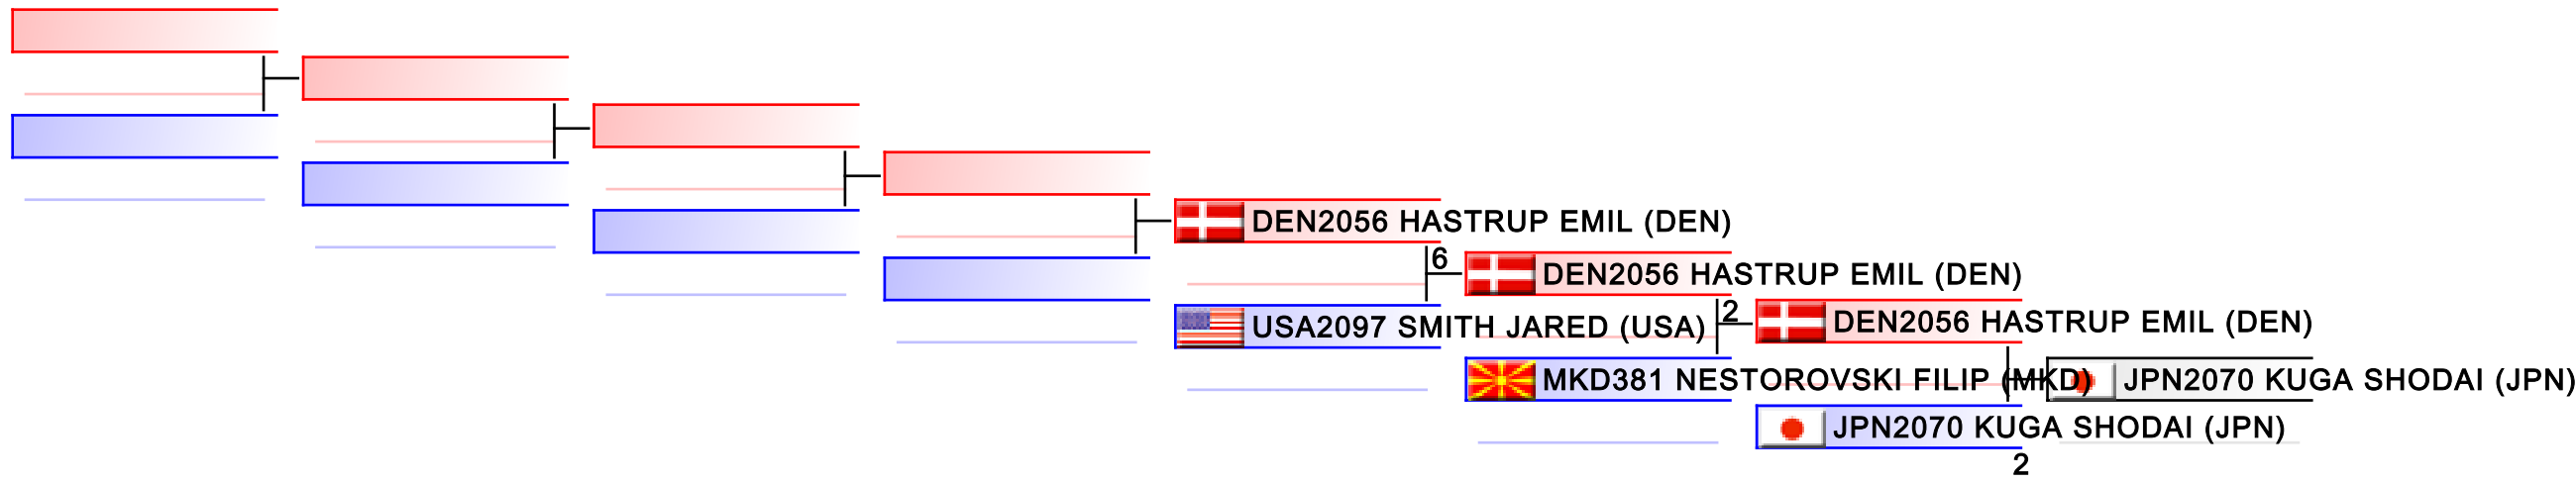

REPECHAGE: Cadet Kumite Male -70 kg(1,2)