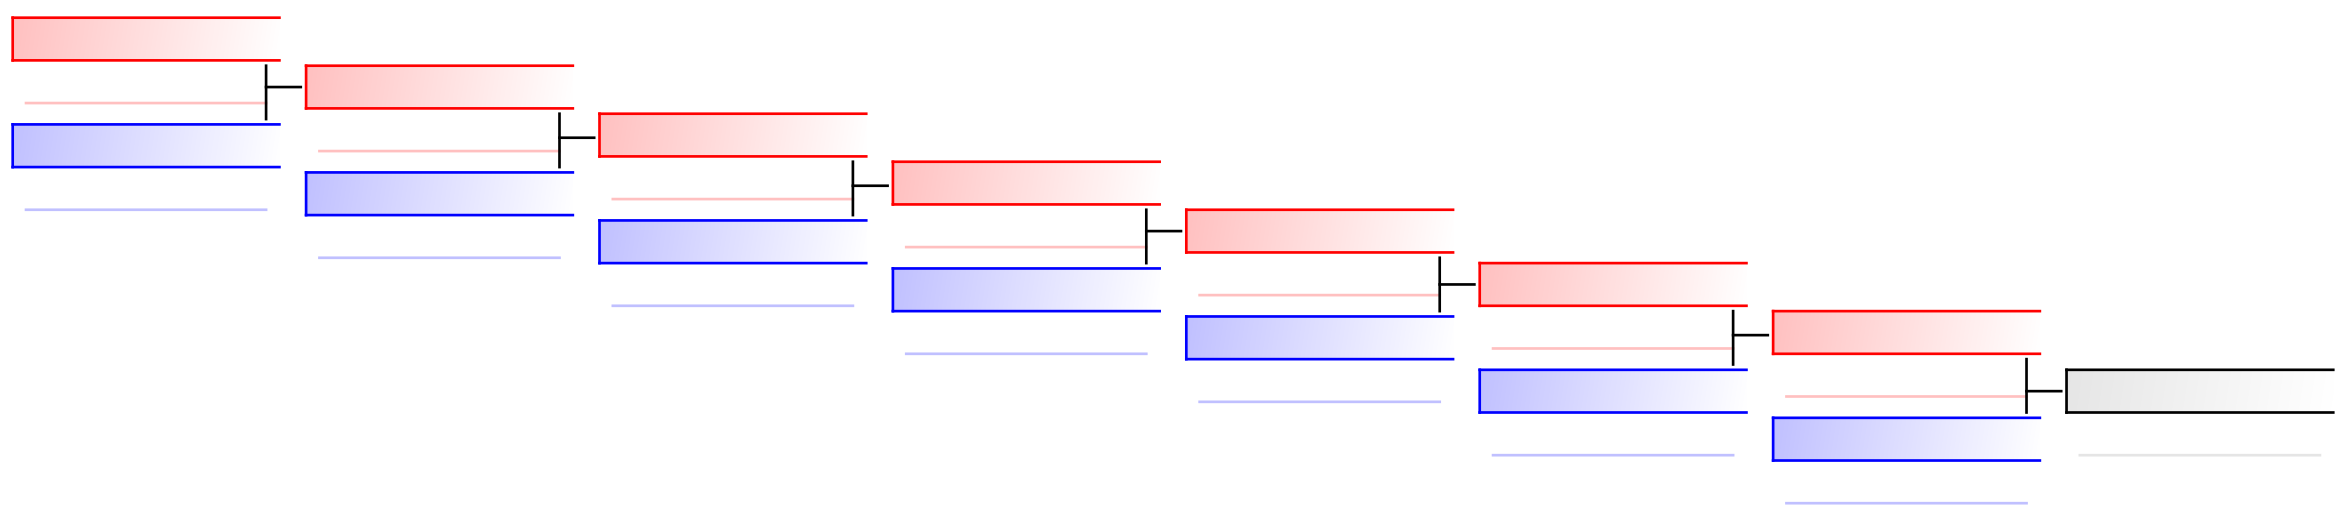

REPECHAGE: Kata Team Cadet and Junior Female(1)