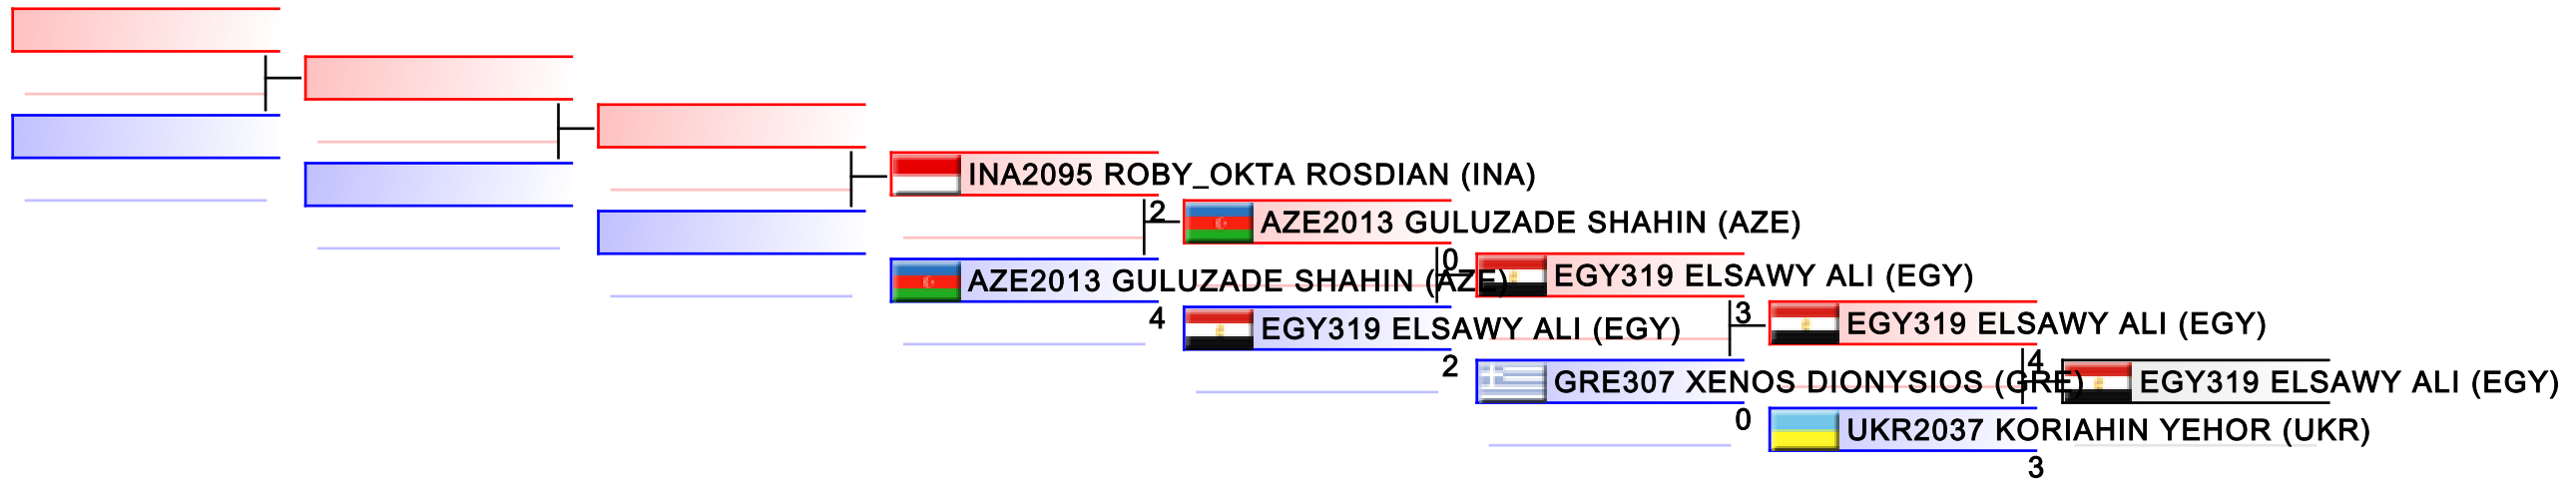

U21 Kumite Male -67 kg

World Junior, Cadet and U21 Championships 2015

WKF Manager (c) WKF and sportdata GmbH & Co KG 2000-2015(2015-11-15 17:57) v 8.4.0 build 1 License: SDIL Sportdata Internal License (expire 2016-01-01)

Tatami
4

Pool
2