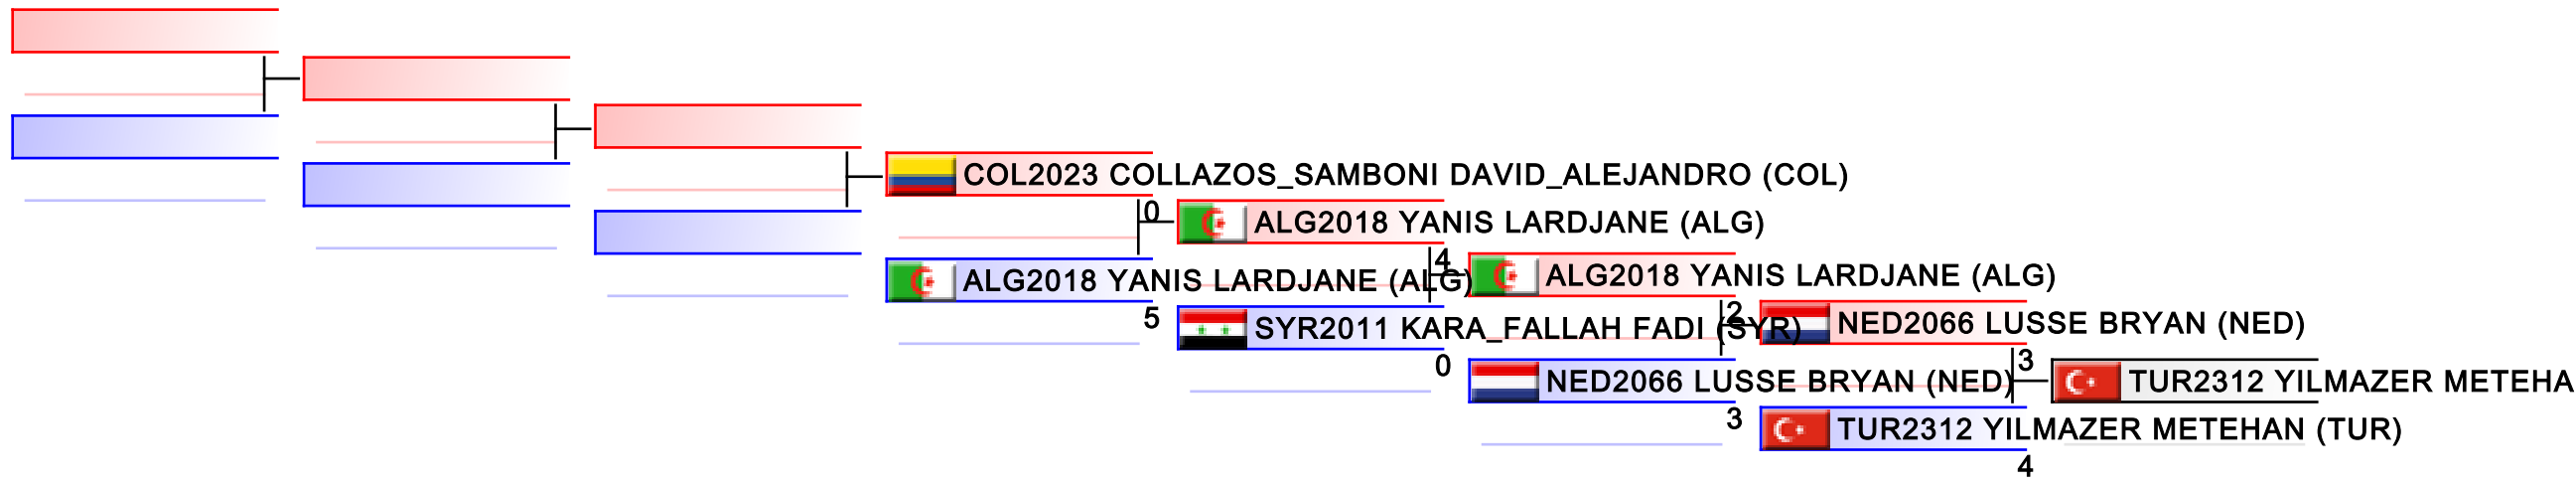

REPECHAGE: Junior Kumite Male -68 kg(1,2)