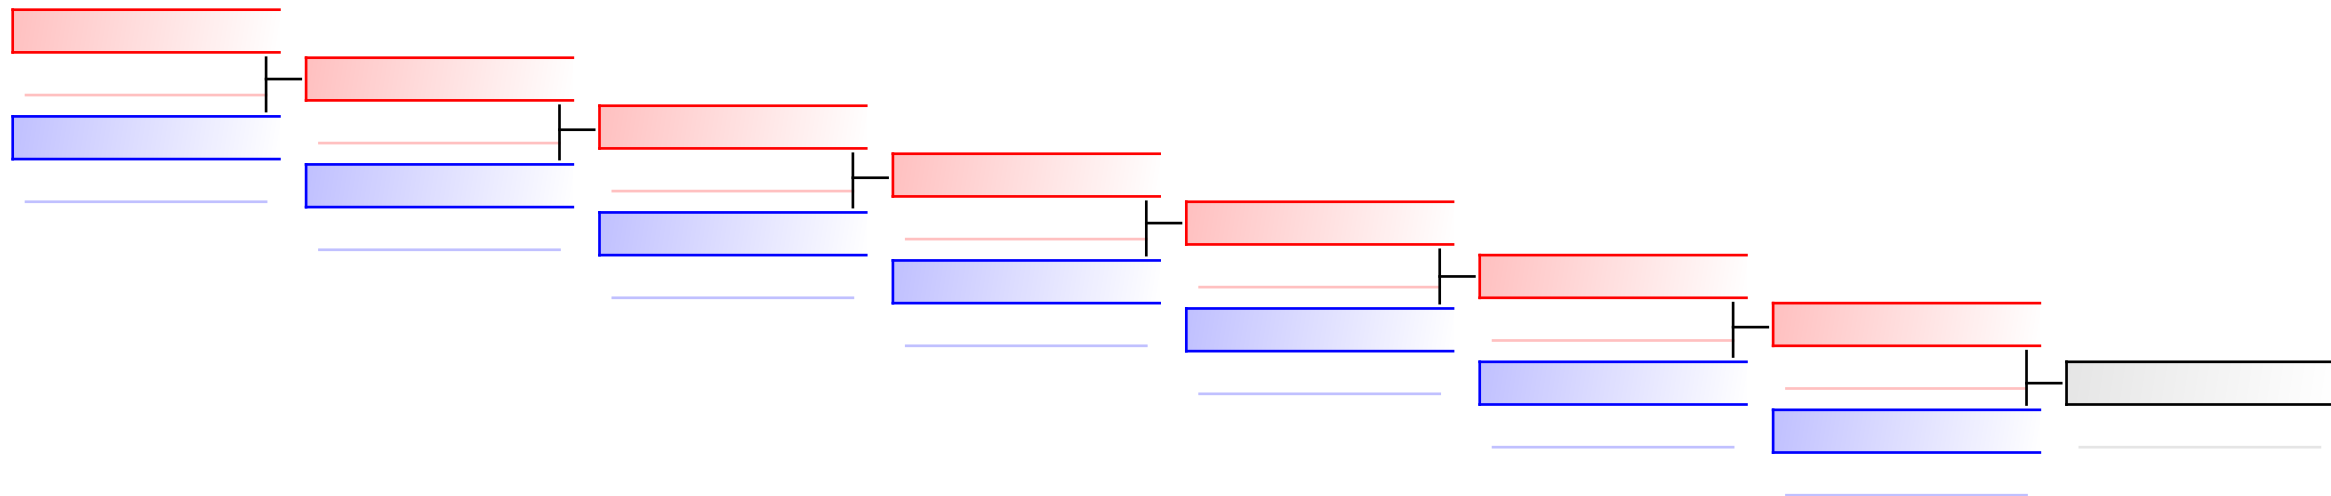

REPECHAGE: Cadet Kumite Female 54+ kg(1)