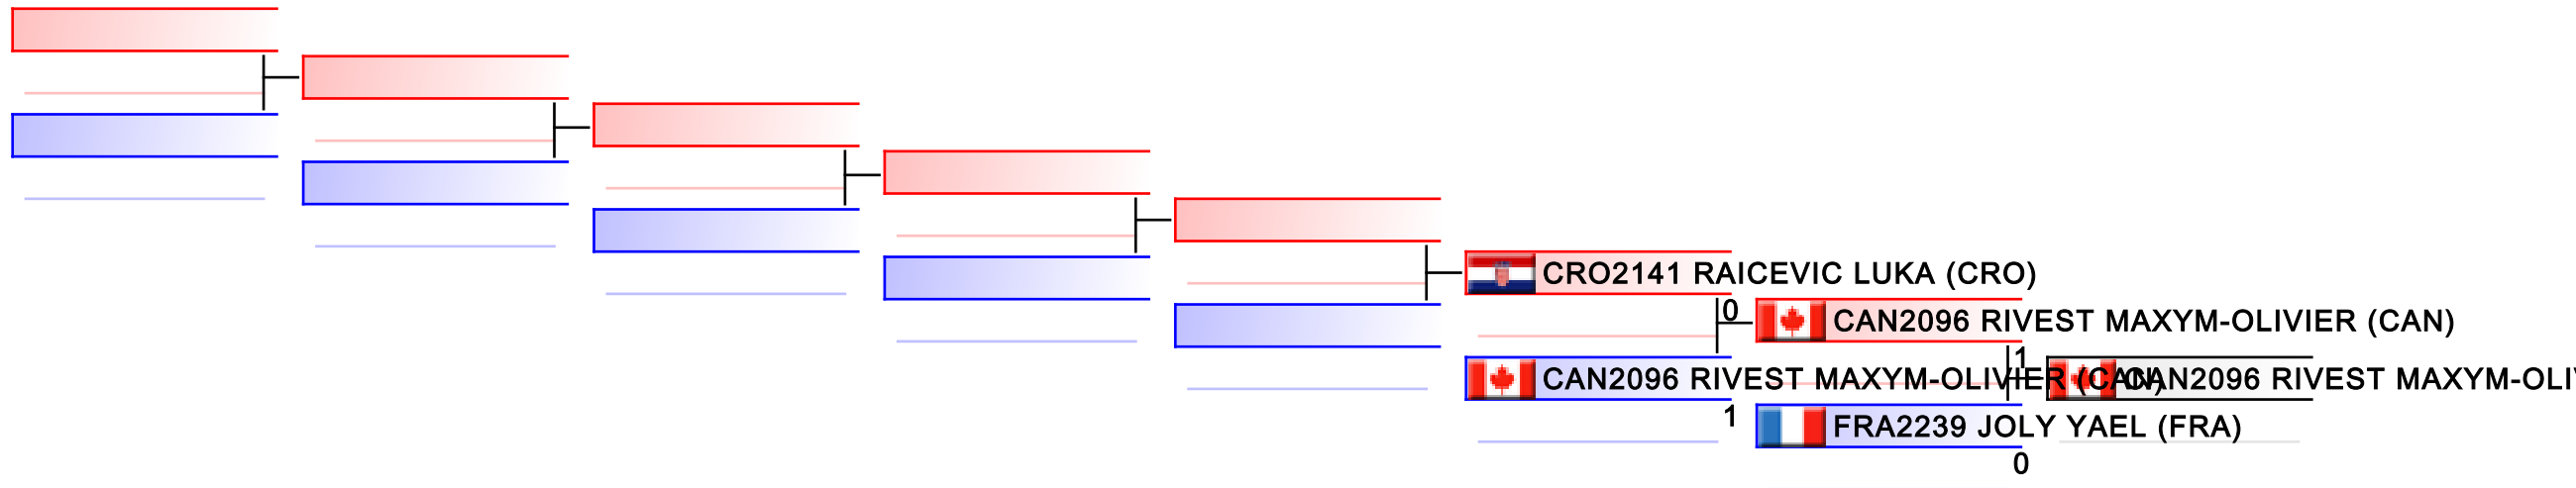

Cadet Kumite Male 70+ kg

World Junior, Cadet and U21 Championships 2015

WKF Manager (c) WKF and sportdata GmbH & Co KG 2000-2015(2015-11-15 17:57) v 8.4.0 build 1 License: SDIL Sportdata Internal License (expire 2016-01-01)

Tatami
3

Pool
1,2