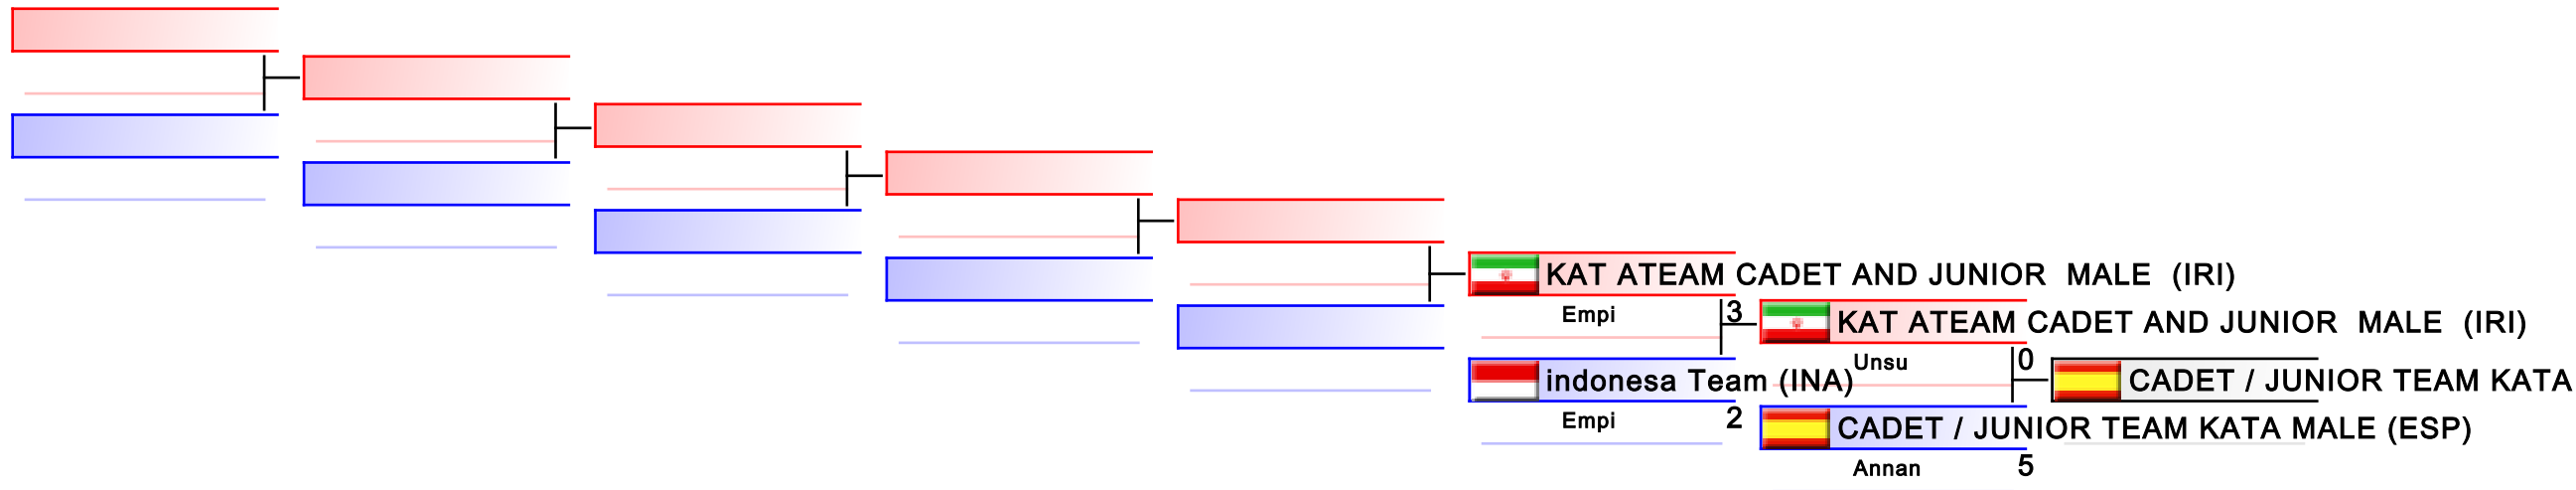

Kata Team Cadet and Junior Male

World Junior, Cadet and U21 Championships 2015

WKF Manager (c) WKF and sportdata GmbH & Co KG 2000-2015(2015-11-15 17:57) v 8.4.0 build 1 License: SDIL Sportdata Internal License (expire 2016-01-01)

Tatami
5

Pool
1