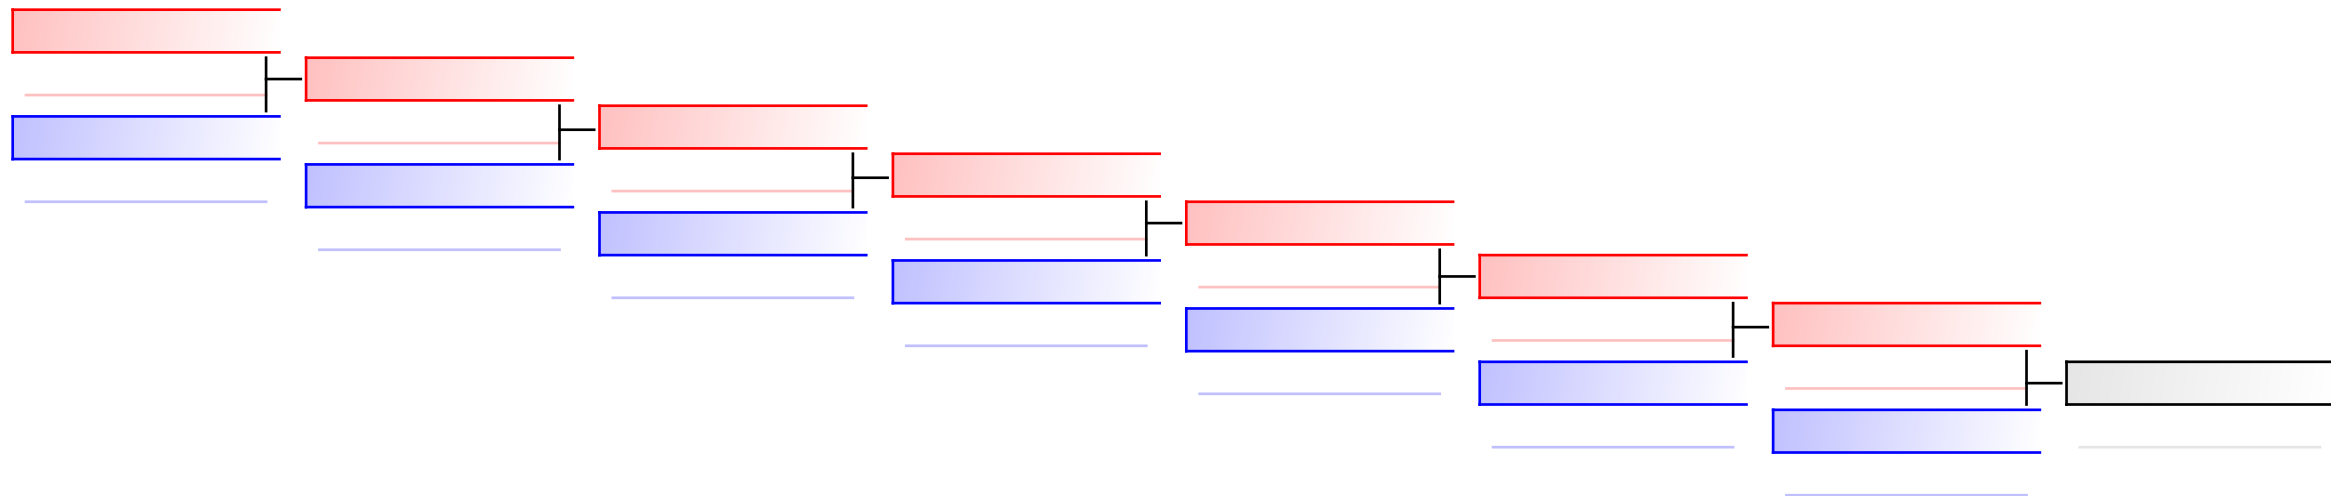

REPECHAGE: Kata Team Cadet and Junior Female(2)