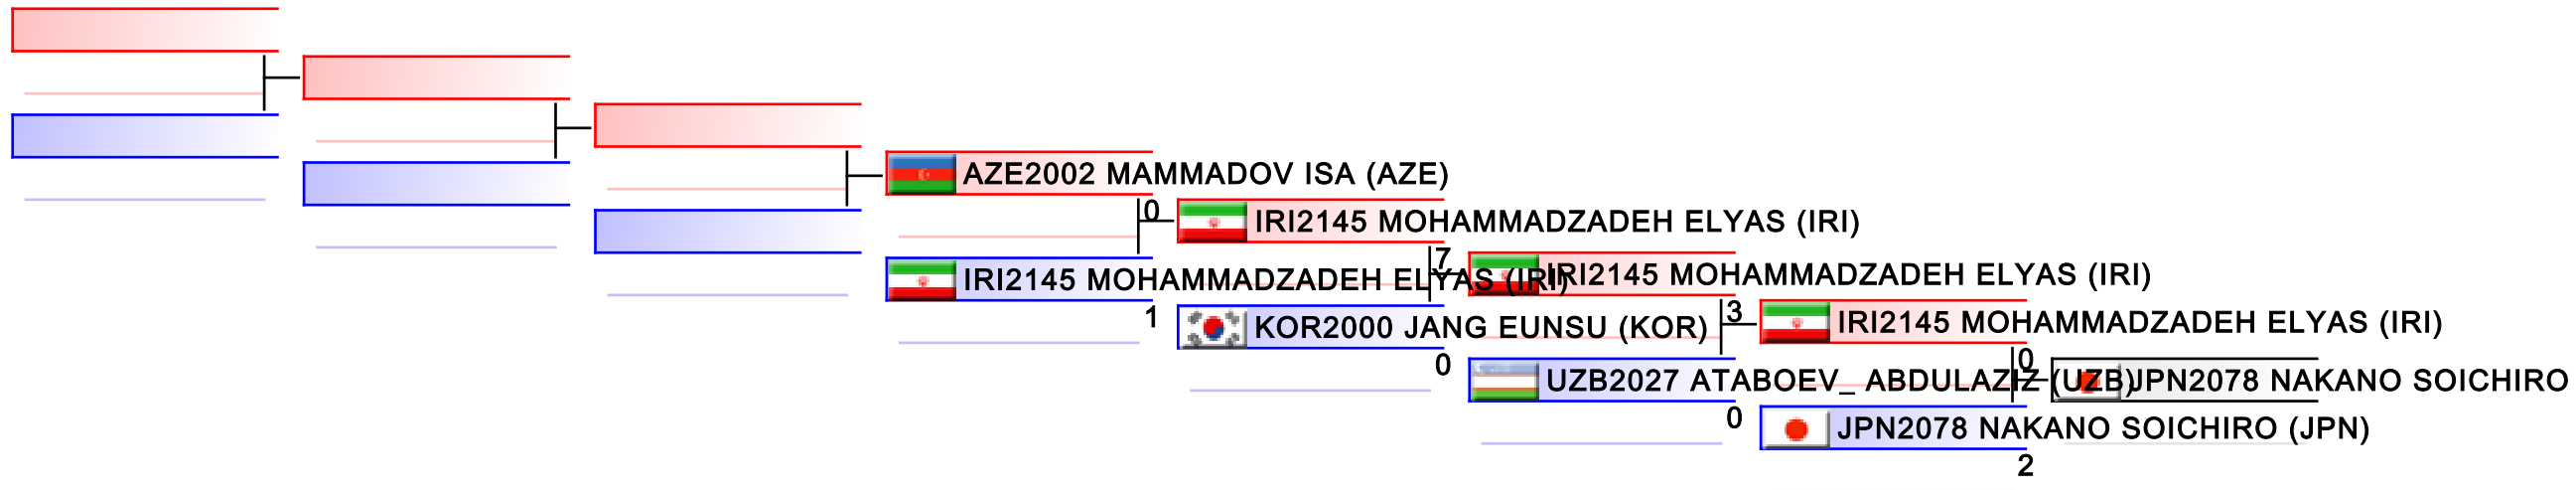

Junior Kumite Male -68 kg

World Junior, Cadet and U21 Championships 2015

WKF Manager (c) WKF and sportdata GmbH & Co KG 2000-2015(2015-11-15 17:57) v 8.4.0 build 1 License: SDIL Sportdata Internal License (expire 2016-01-01)

Tatami
1

Pool
1,2