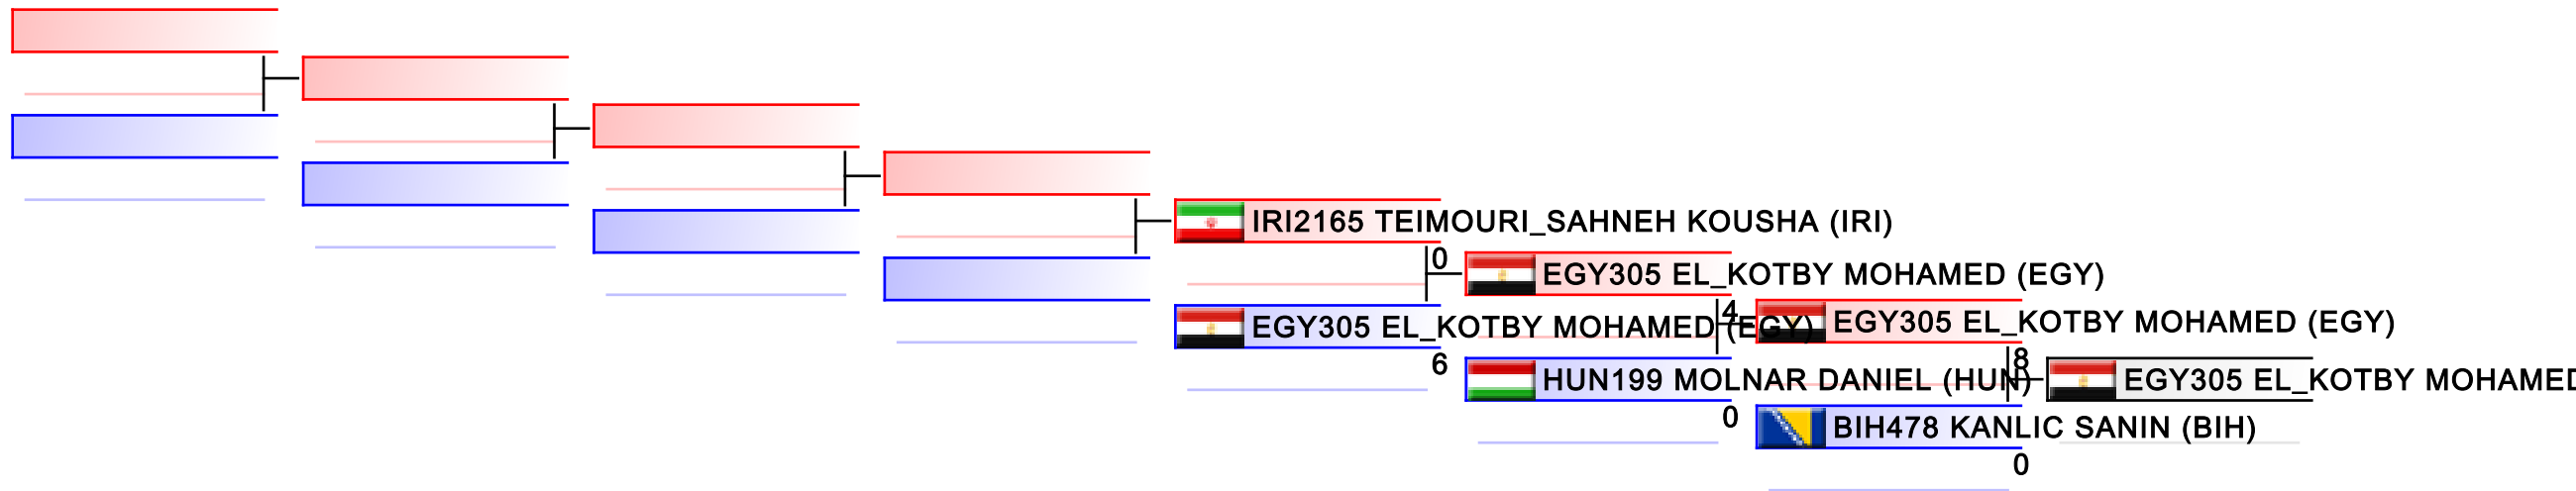

REPECHAGE: U21 Kumite Male 84+ kg(1,2)