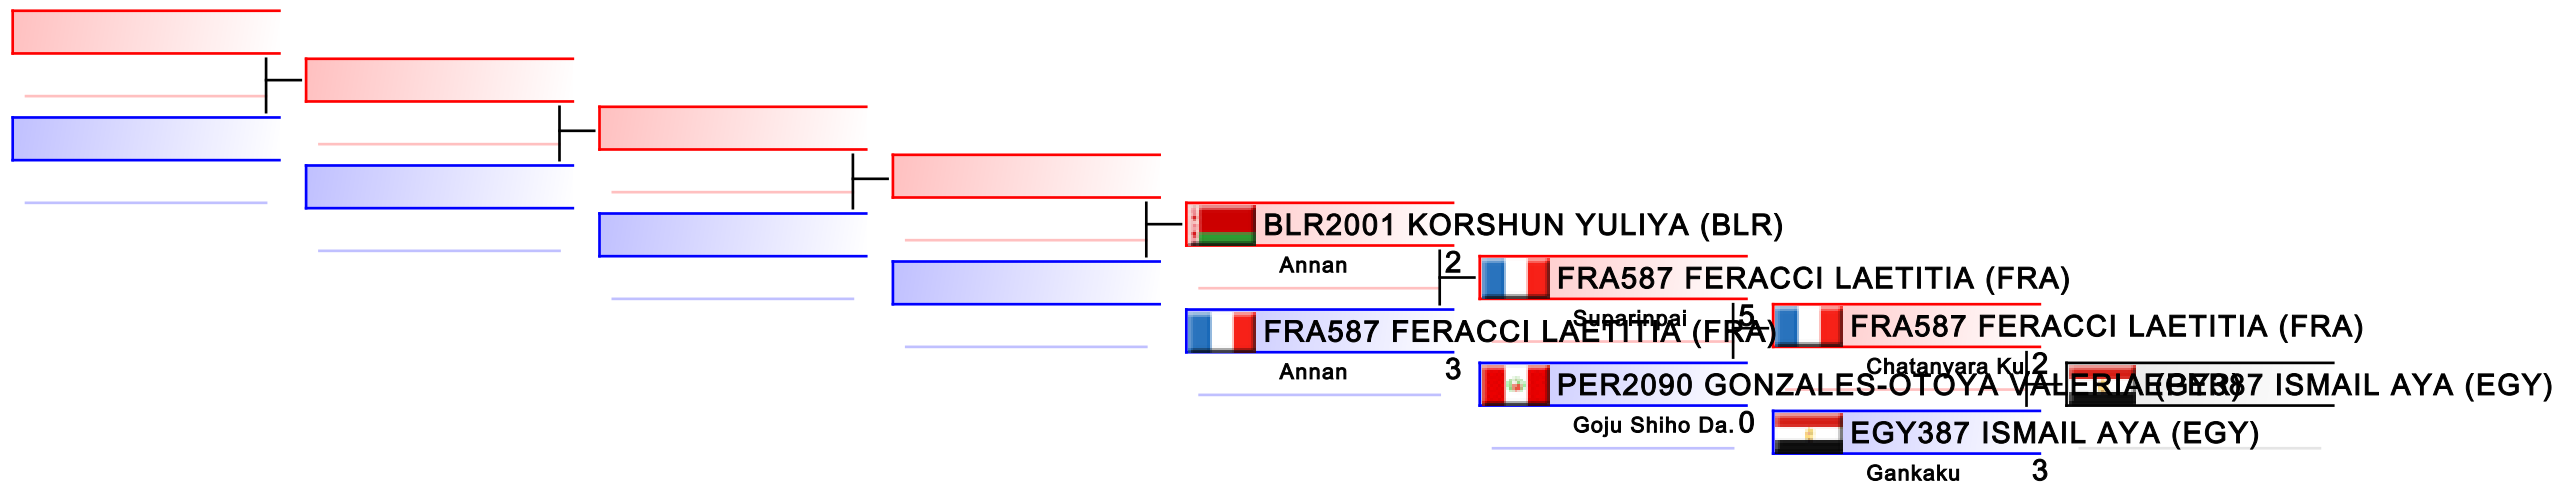

Junior Kata Female

World Junior, Cadet and U21 Championships 2015

WKF Manager (c) WKF and sportdata GmbH & Co KG 2000-2015(2015-11-15 17:57) v 8.4.0 build 1 License: SDIL Sportdata Internal License (expire 2016-01-01)

Tatami
1

Pool
1,2