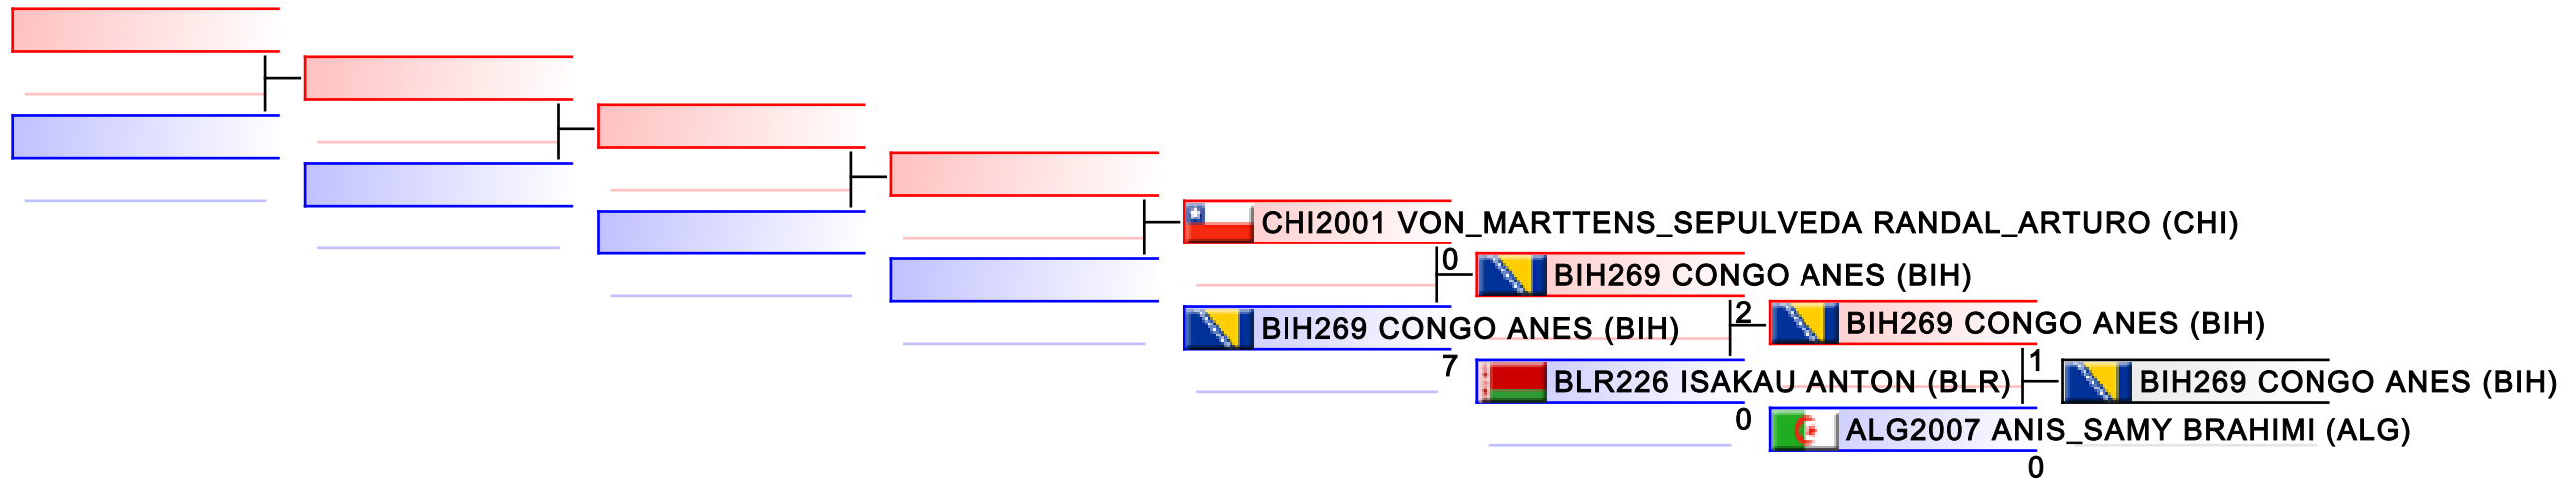

U21 Kumite Male -84 kg

World Junior, Cadet and U21 Championships 2015

WKF Manager (c) WKF and sportdata GmbH & Co KG 2000-2015(2015-11-15 17:57) v 8.4.0 build 1 License: SDIL Sportdata Internal License (expire 2016-01-01)

Tatami
1

Pool
1,2