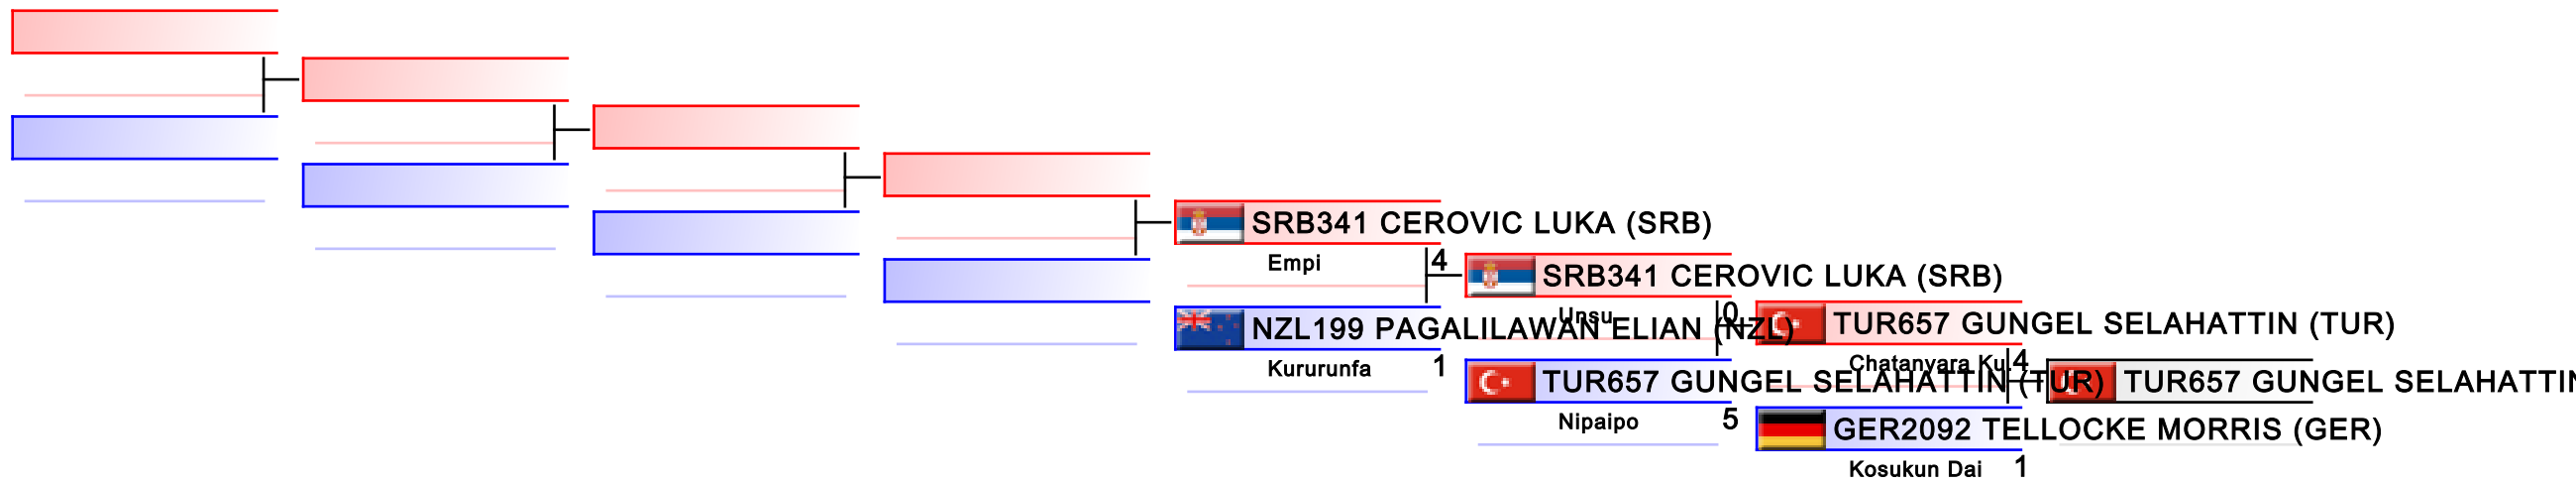

Cadet Kata Male

World Junior, Cadet and U21 Championships 2015

WKF Manager (c) WKF and sportdata GmbH & Co KG 2000-2015(2015-11-15 17:57) v 8.4.0 build 1 License: SDIL Sportdata Internal License (expire 2016-01-01)

Tatami
2

Pool
1,2