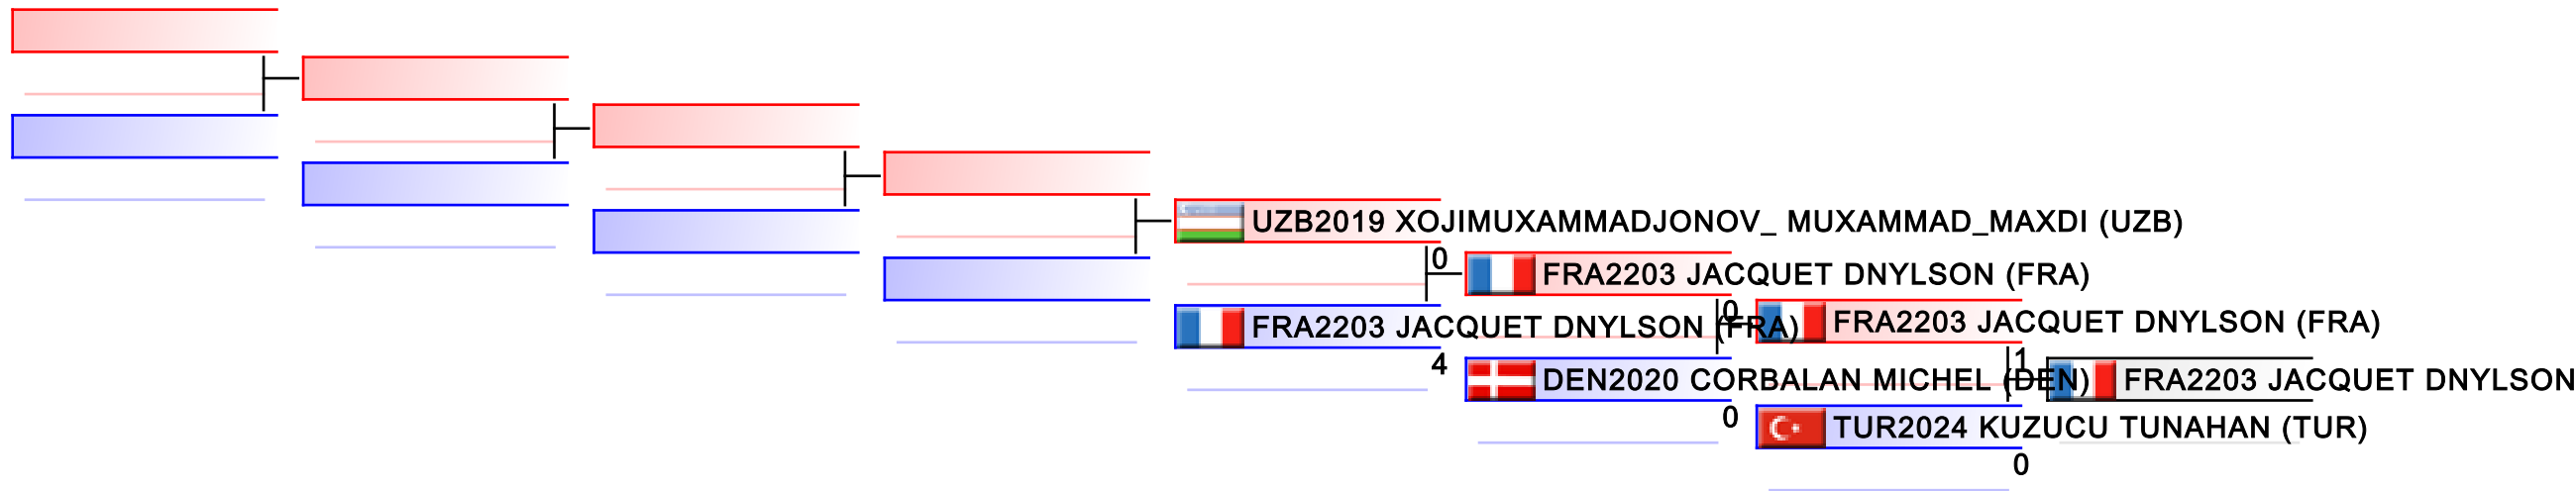

REPECHAGE: Junior Kumite Male 76+ kg(1,2)