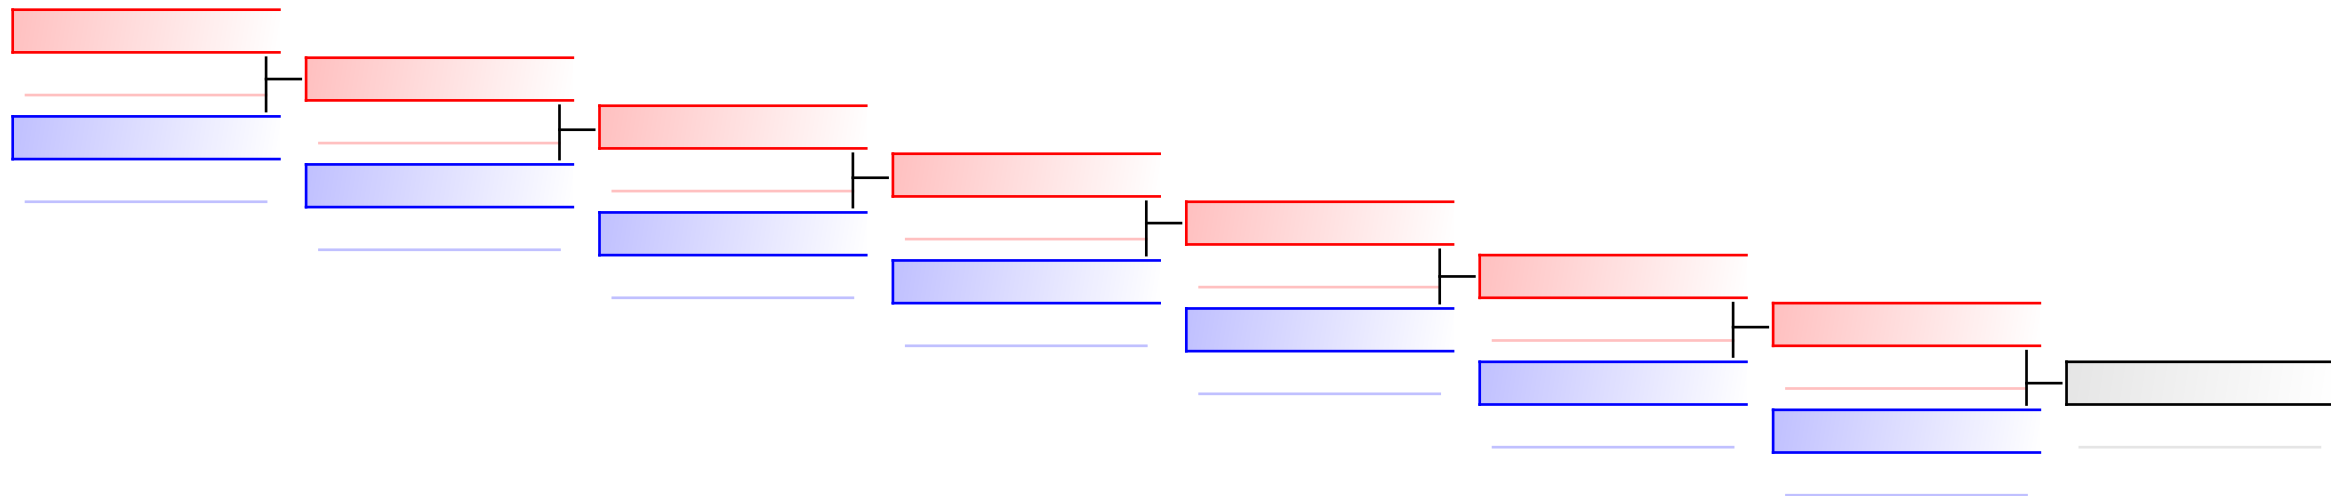

REPECHAGE: Cadet Kumite Female -54 kg(2)