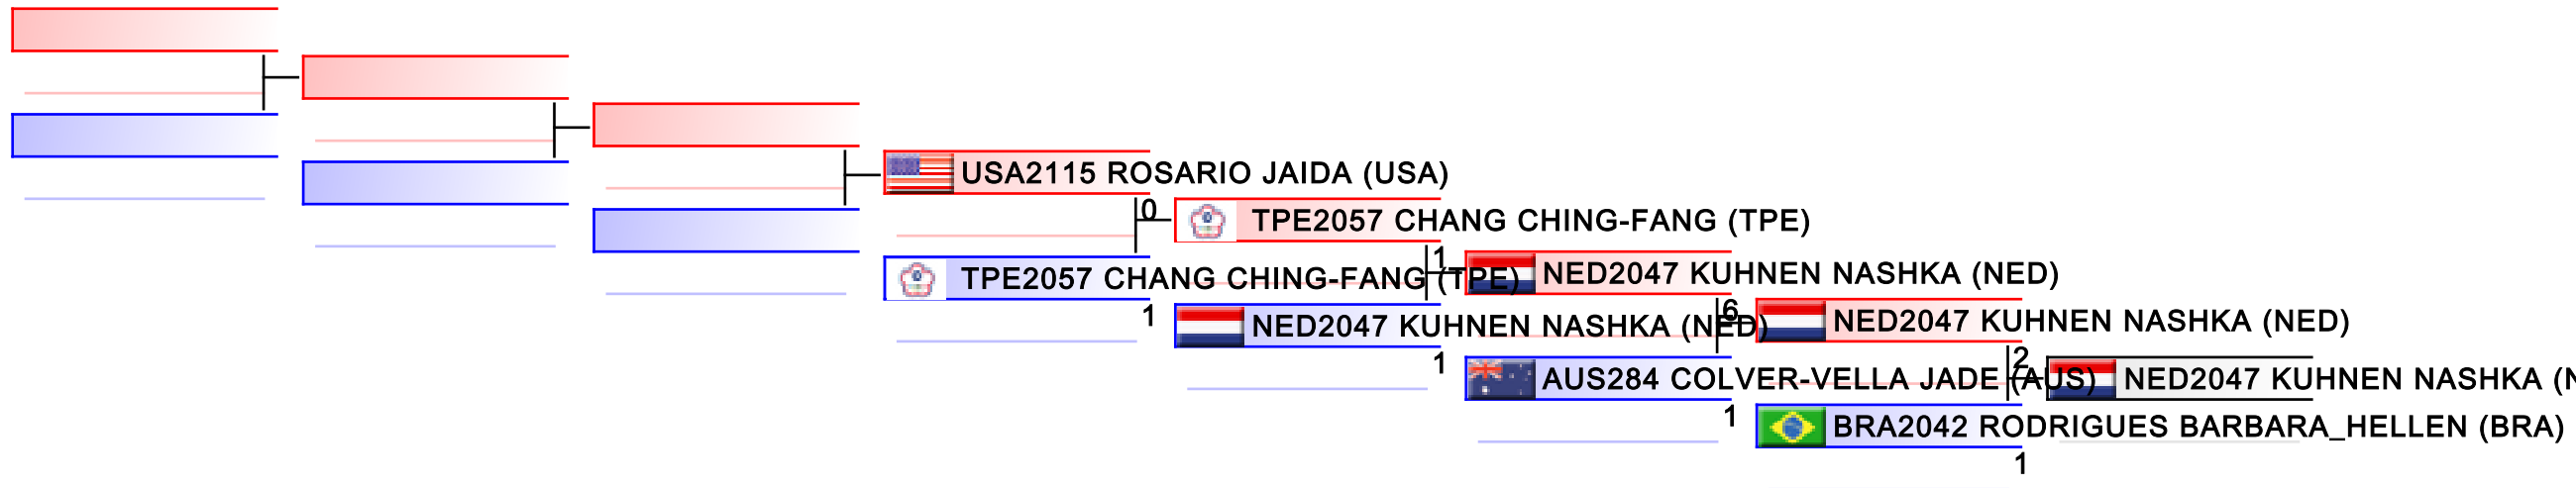

Cadet Kumite Female -54 kg

World Junior, Cadet and U21 Championships 2015

WKF Manager (c) WKF and sportdata GmbH & Co KG 2000-2015(2015-11-15 17:57) v 8.4.0 build 1 License: SDIL Sportdata Internal License (expire 2016-01-01)

Tatami
3

Pool
1