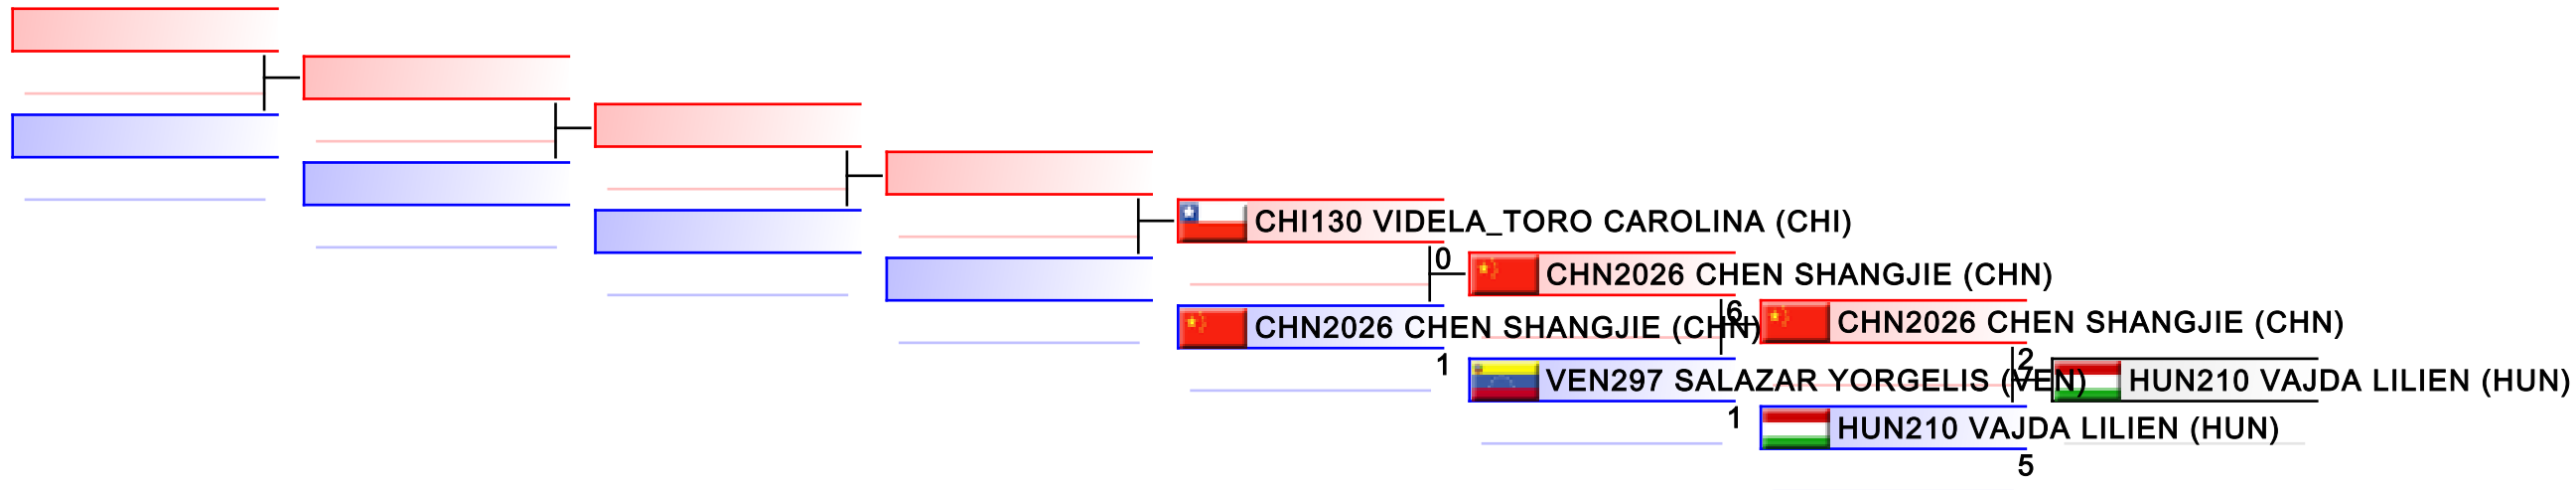

U21 Kumite Female -55 kg

World Junior, Cadet and U21 Championships 2015

WKF Manager (c) WKF and sportdata GmbH & Co KG 2000-2015(2015-11-15 17:57) v 8.4.0 build 1 License: SDIL Sportdata Internal License (expire 2016-01-01)

Tatami
2

Pool
1,2