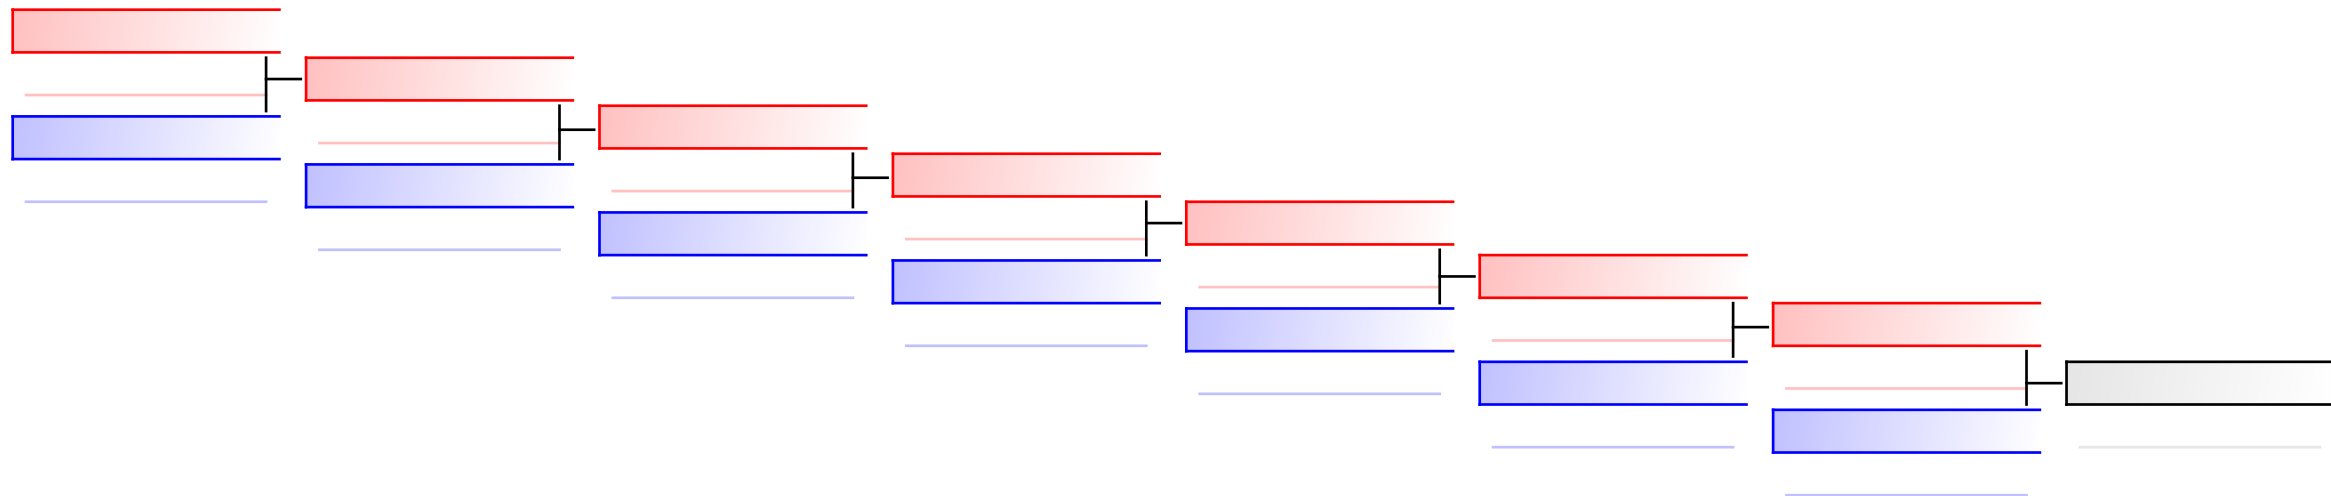

REPECHAGE: Cadet Kumite Female -47 kg(2)