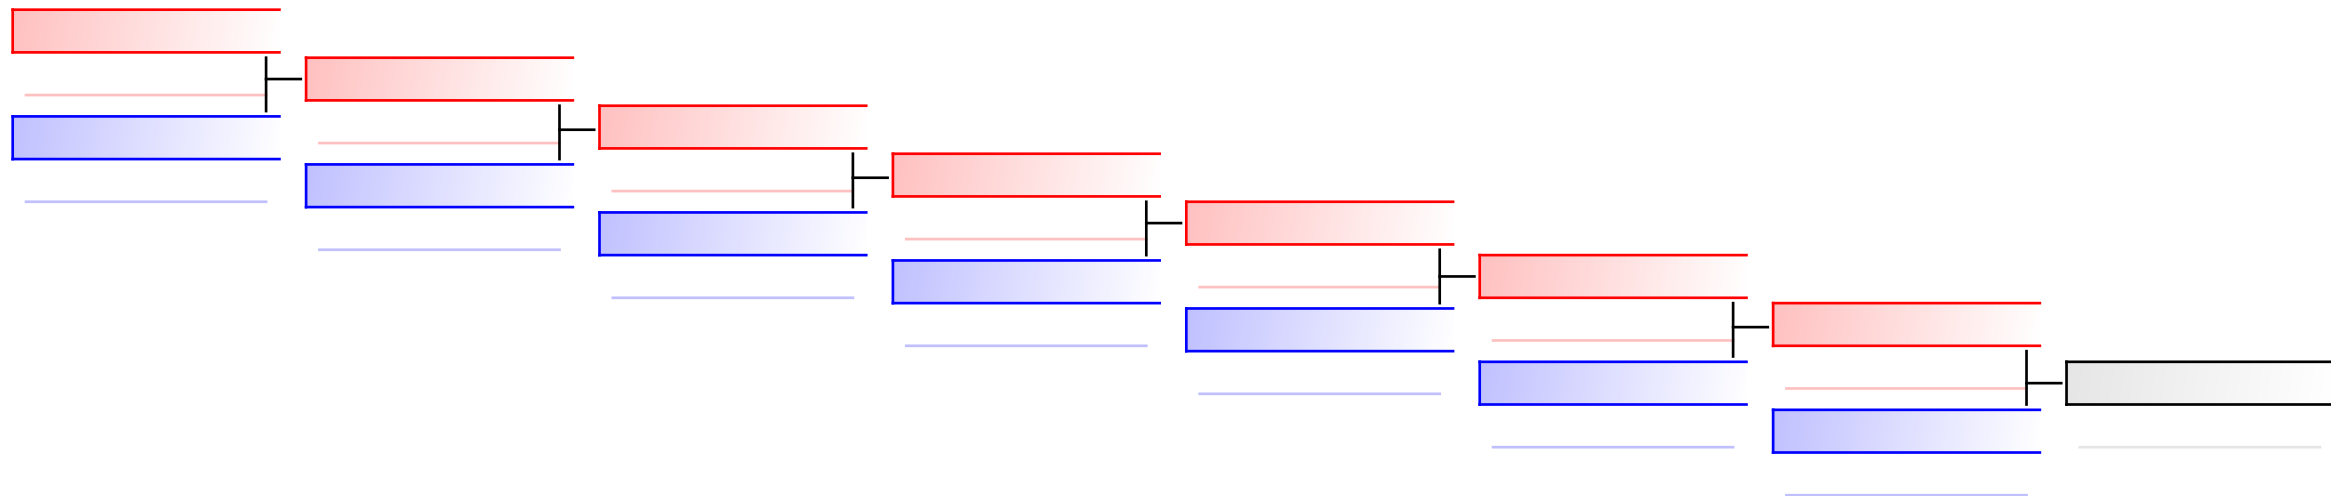

REPECHAGE: Cadet Kumite Female -47 kg(1)