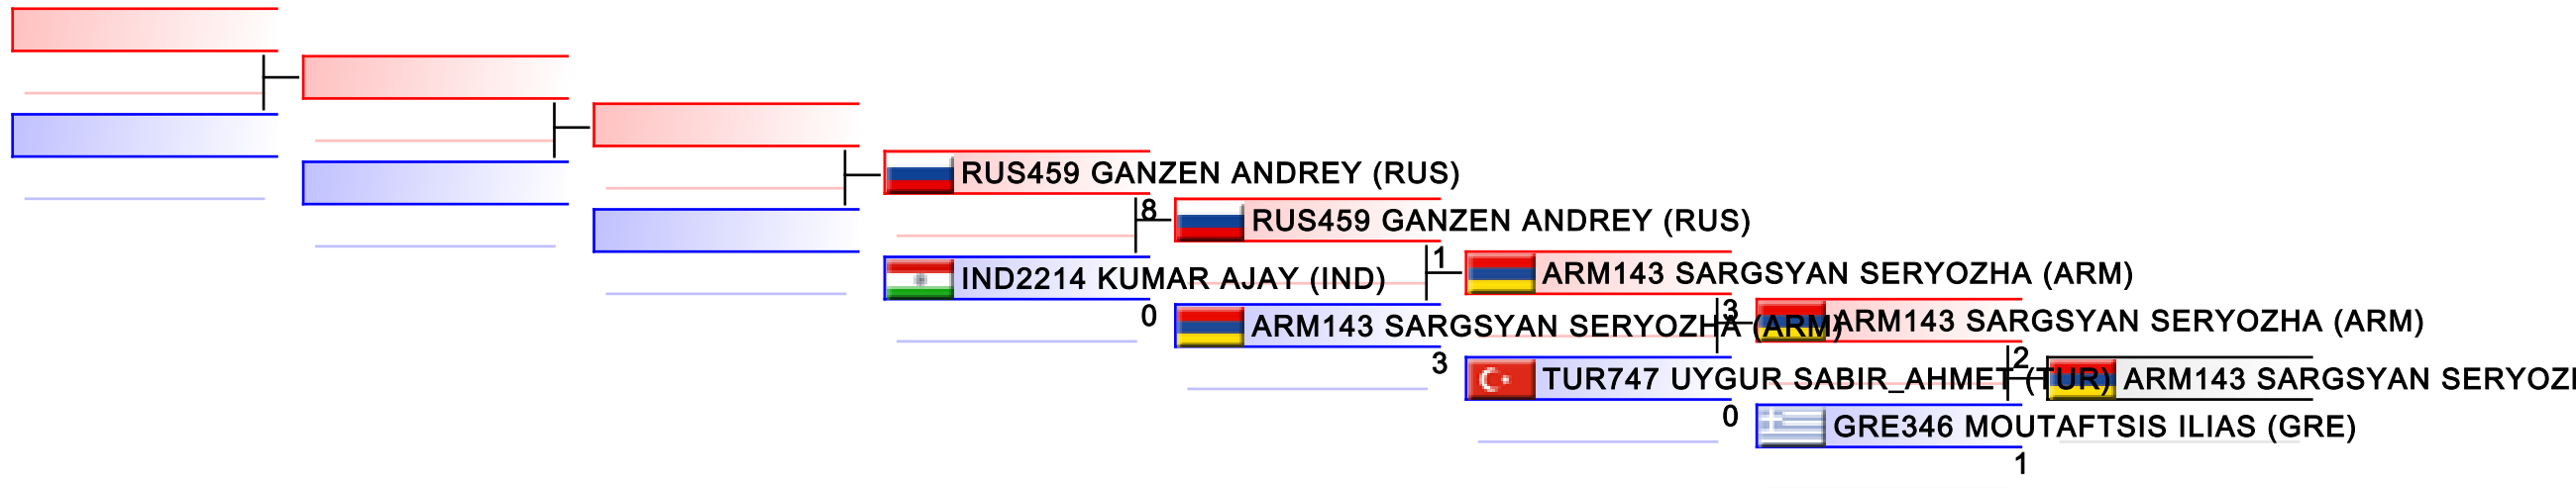

U21 Kumite Male -75 kg

World Junior, Cadet and U21 Championships 2015

WKF Manager (c) WKF and sportdata GmbH & Co KG 2000-2015(2015-11-15 17:57) v 8.4.0 build 1 License: SDIL Sportdata Internal License (expire 2016-01-01)

Tatami
6

Pool
2