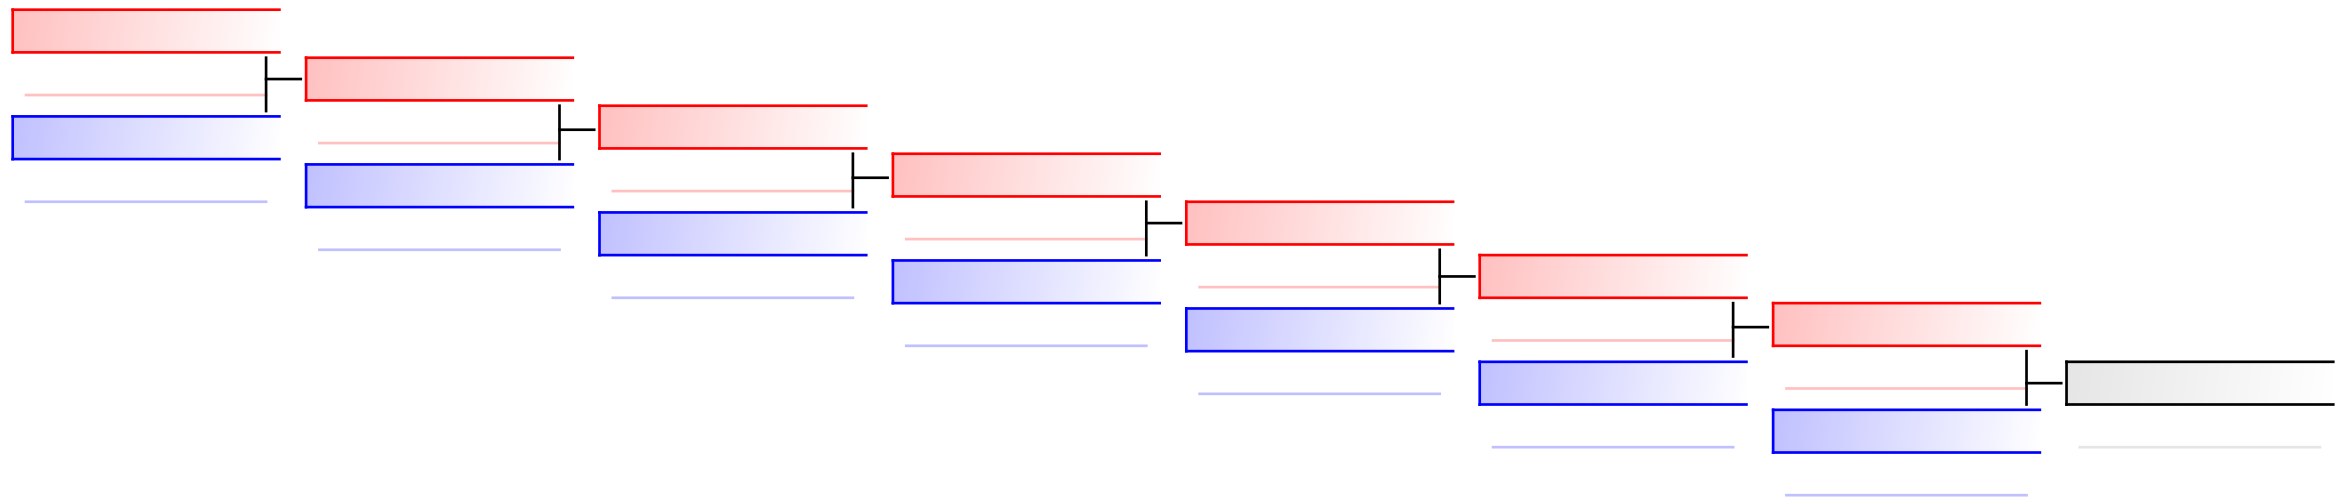

REPECHAGE: Kata Team Cadet and Junior Male(2)