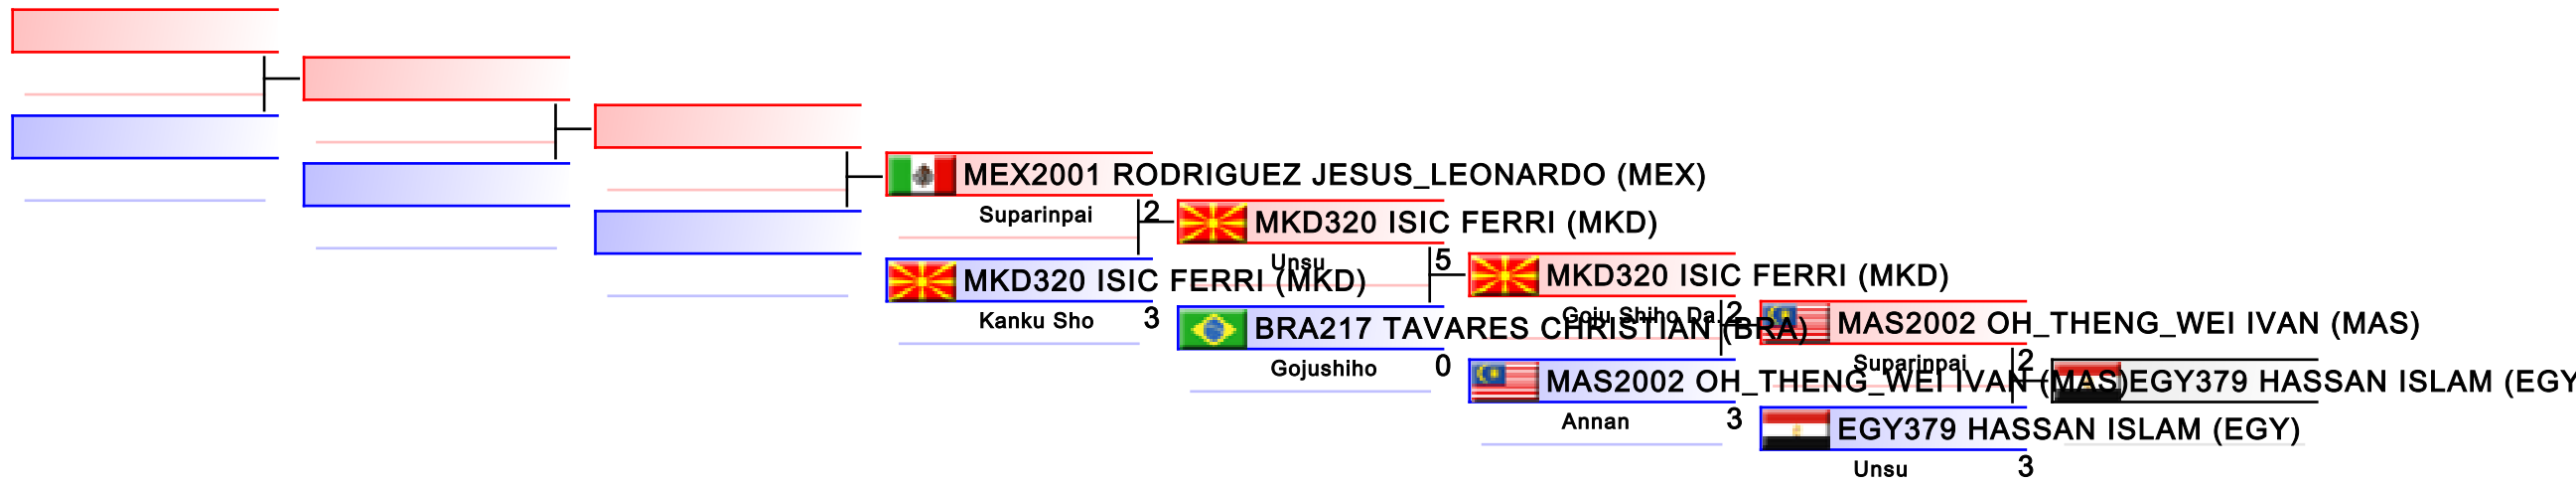

REPECHAGE: U21 Kata Male(1,2)