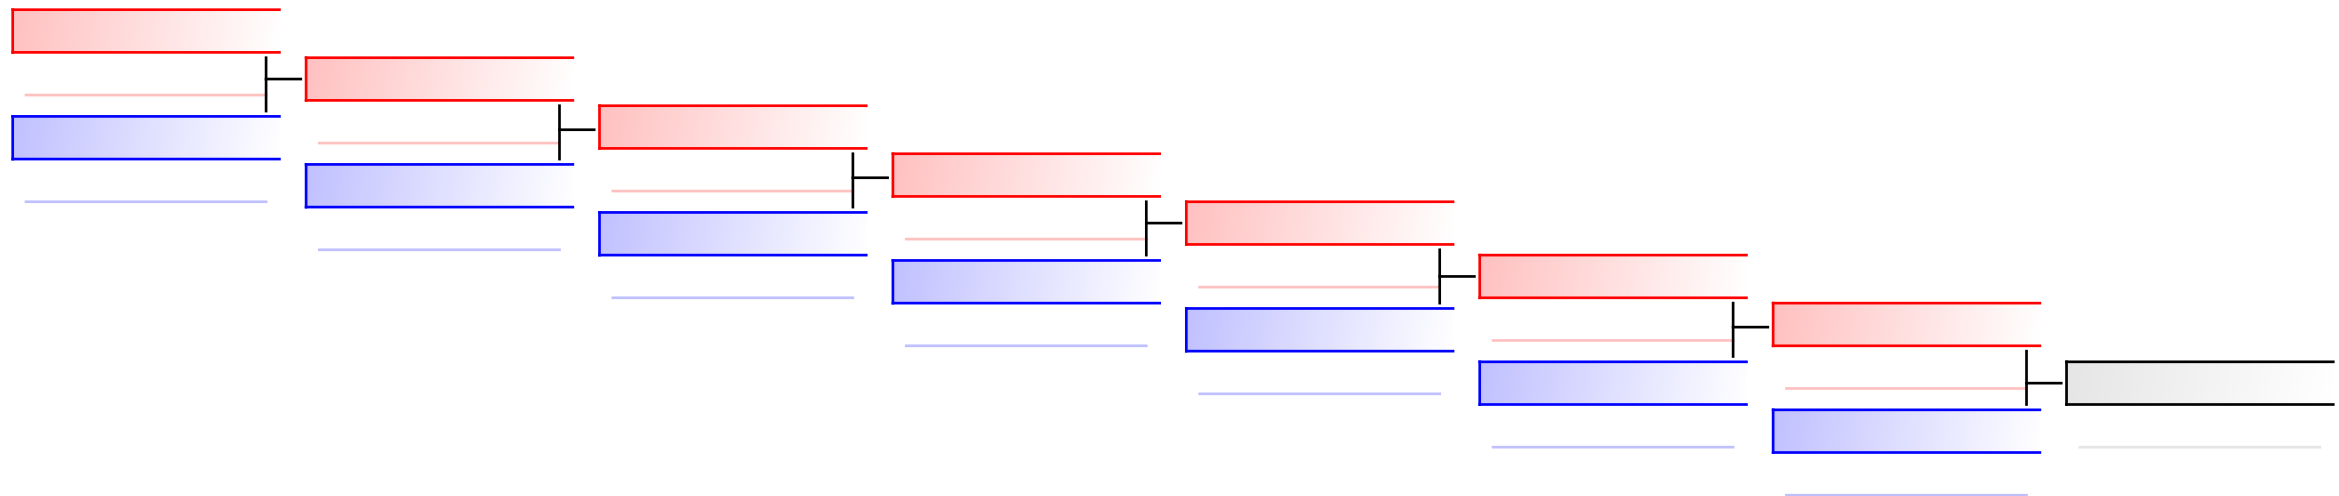

REPECHAGE: Kata Team Cadet and Junior Male(1)