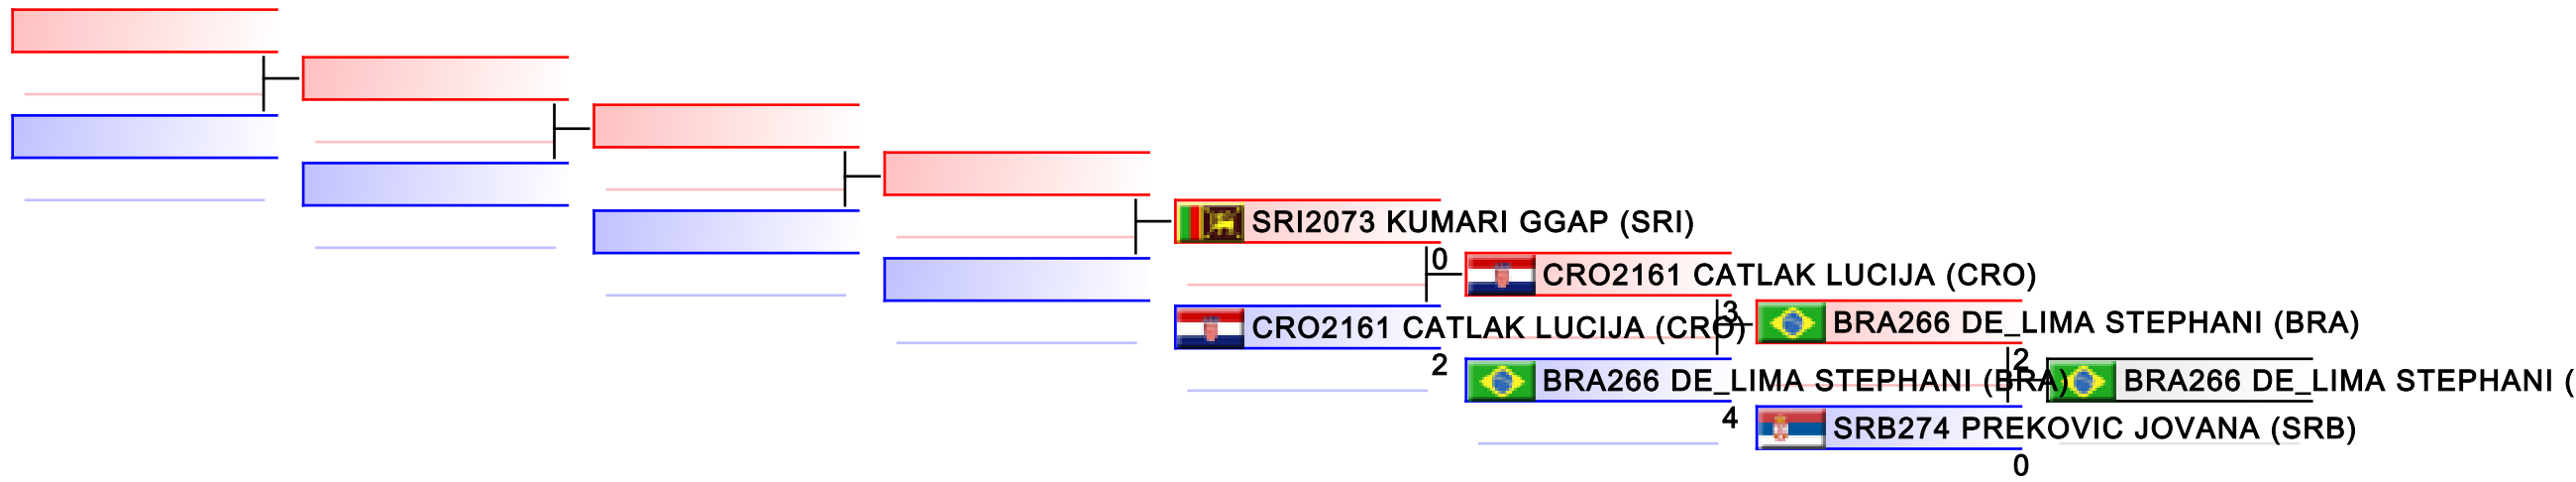

REPECHAGE: U21 Kumite Female -61 kg(1,2)