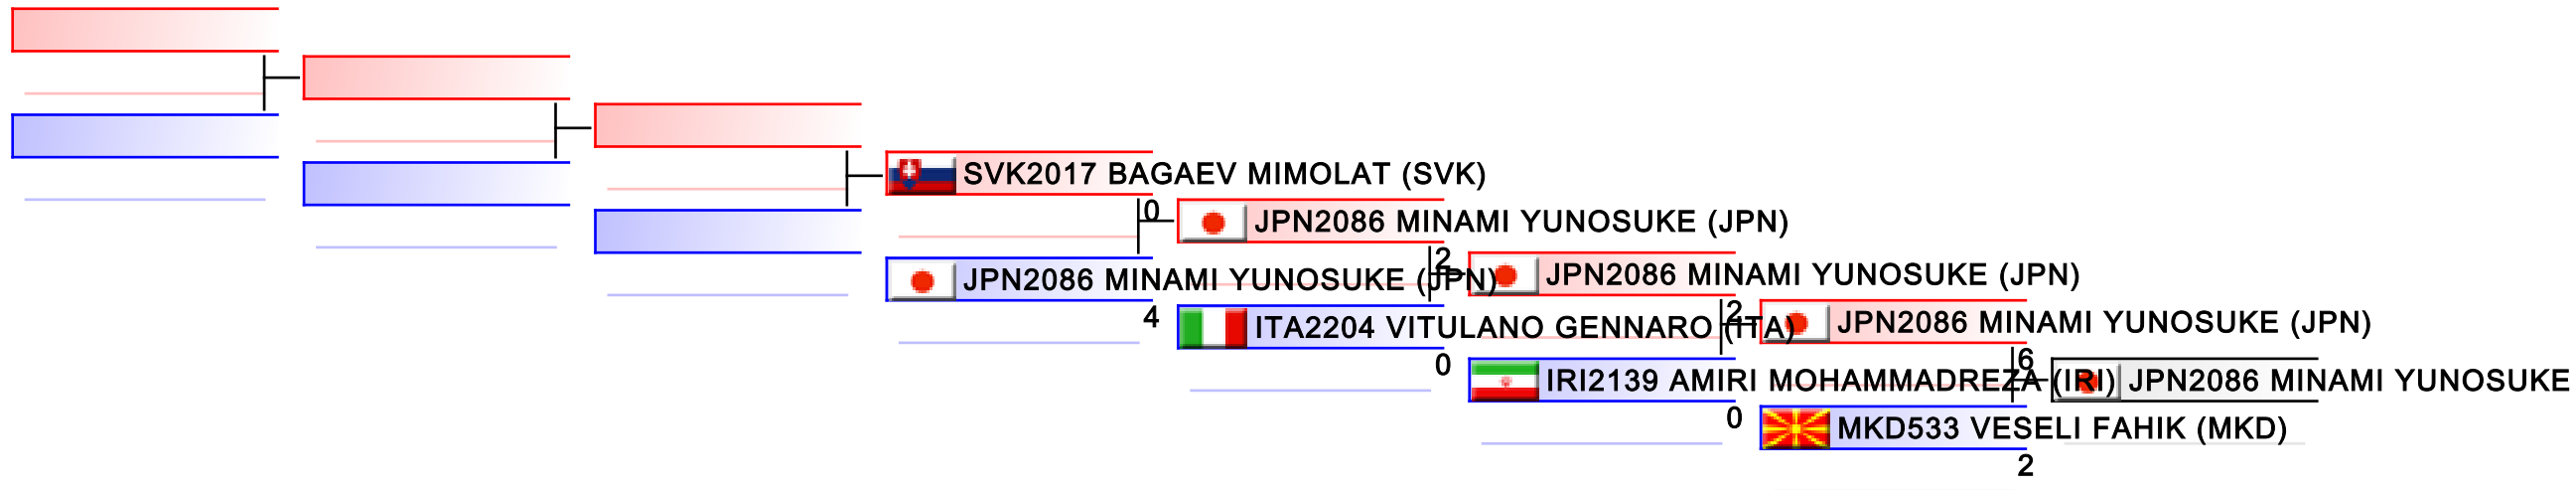

Cadet Kumite Male -52 kg

World Junior, Cadet and U21 Championships 2015

WKF Manager (c) WKF and sportdata GmbH & Co KG 2000-2015(2015-11-15 17:57) v 8.4.0 build 1 License: SDIL Sportdata Internal License (expire 2016-01-01)

Tatami
1

Pool
1,2