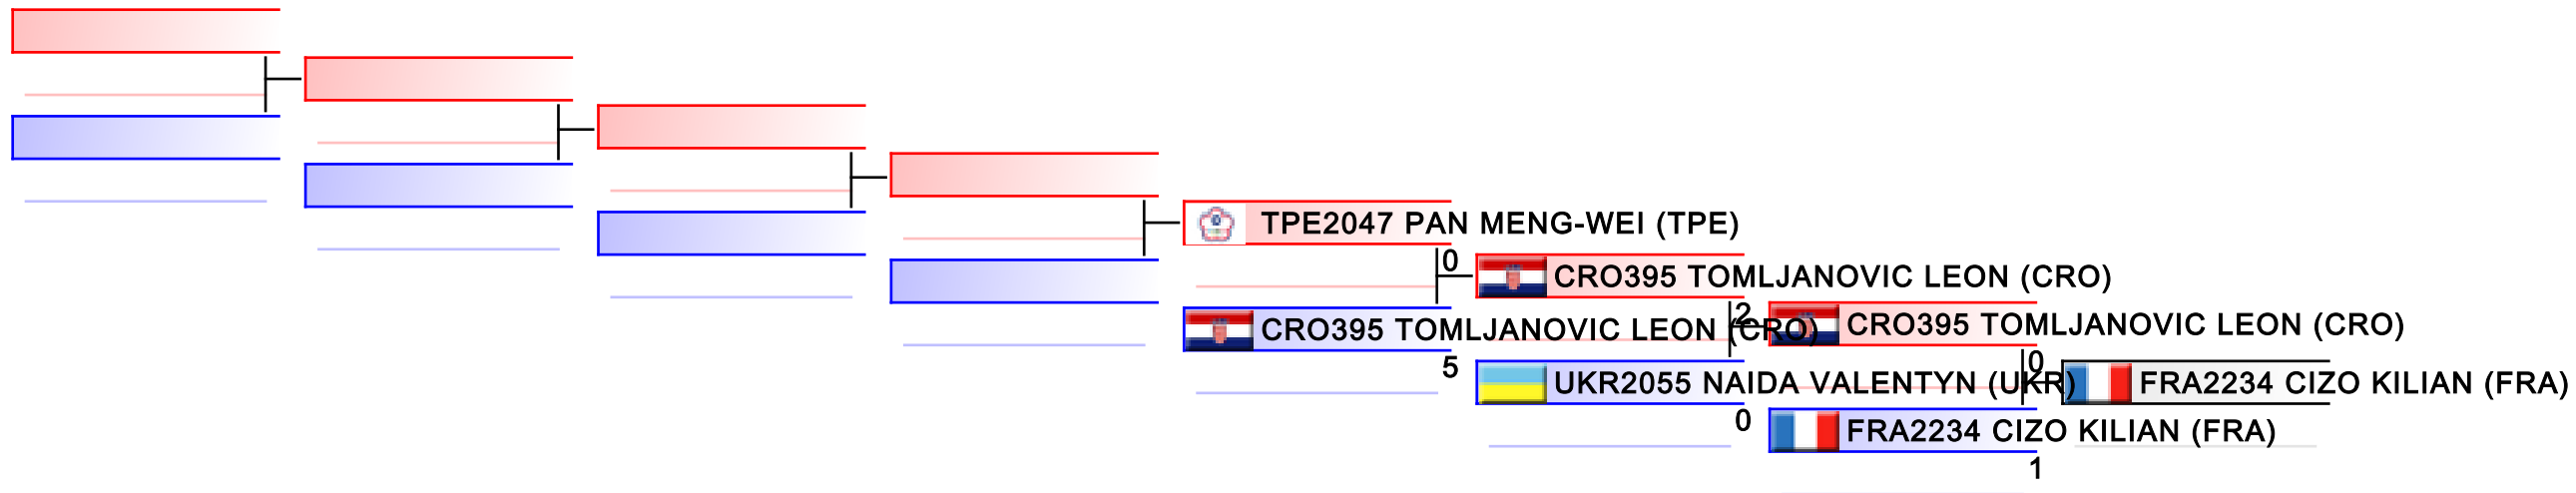

REPECHAGE: Cadet Kumite Male -63 kg(1,2)