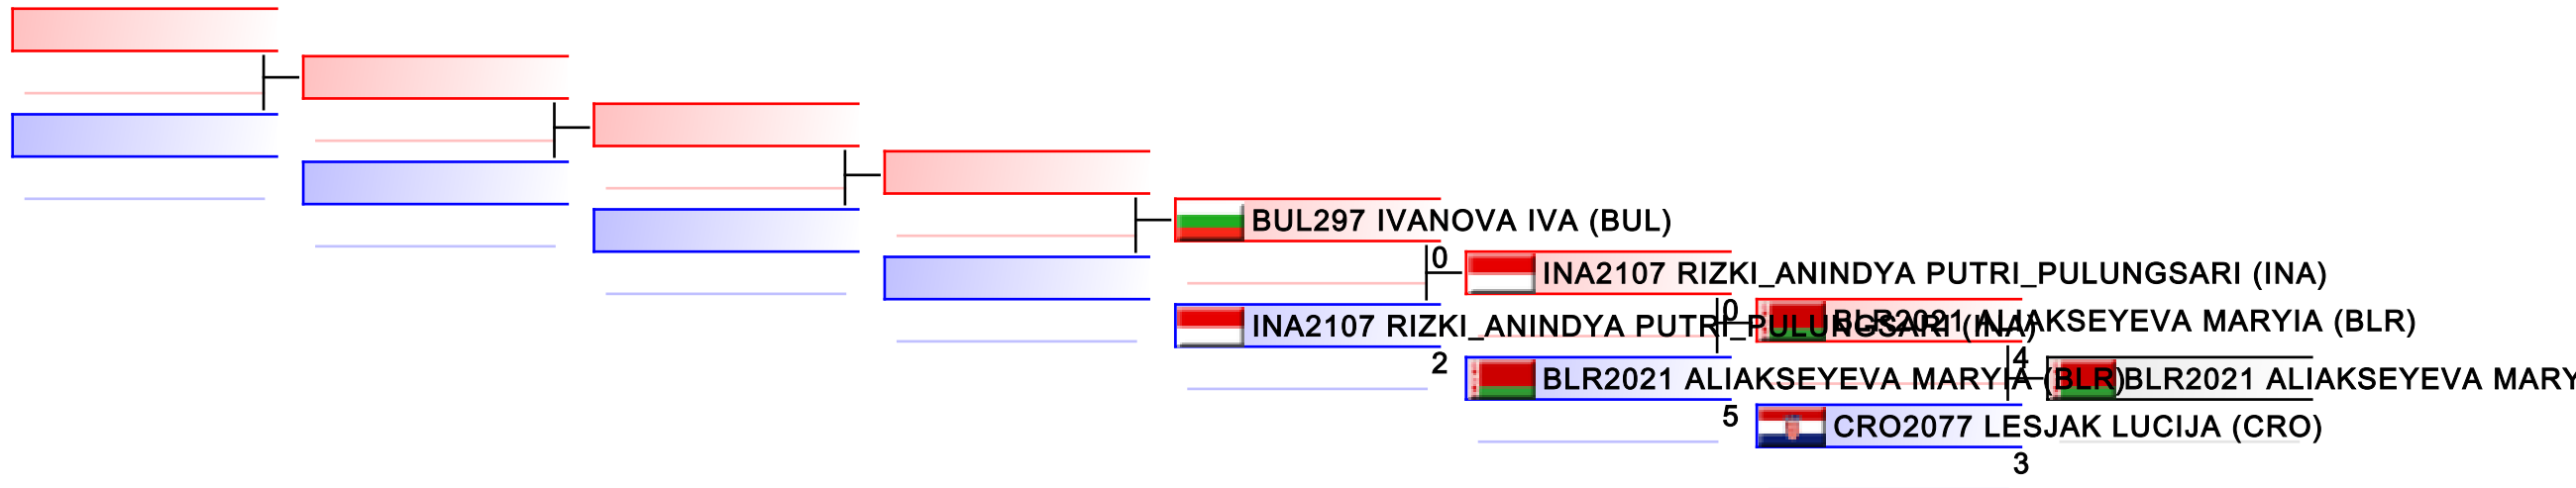

Cadet Kumite Female 54+ kg

World Junior, Cadet and U21 Championships 2015

WKF Manager (c) WKF and sportdata GmbH & Co KG 2000-2015(2015-11-15 17:57) v 8.4.0 build 1 License: SDIL Sportdata Internal License (expire 2016-01-01)

Tatami
6

Pool
2