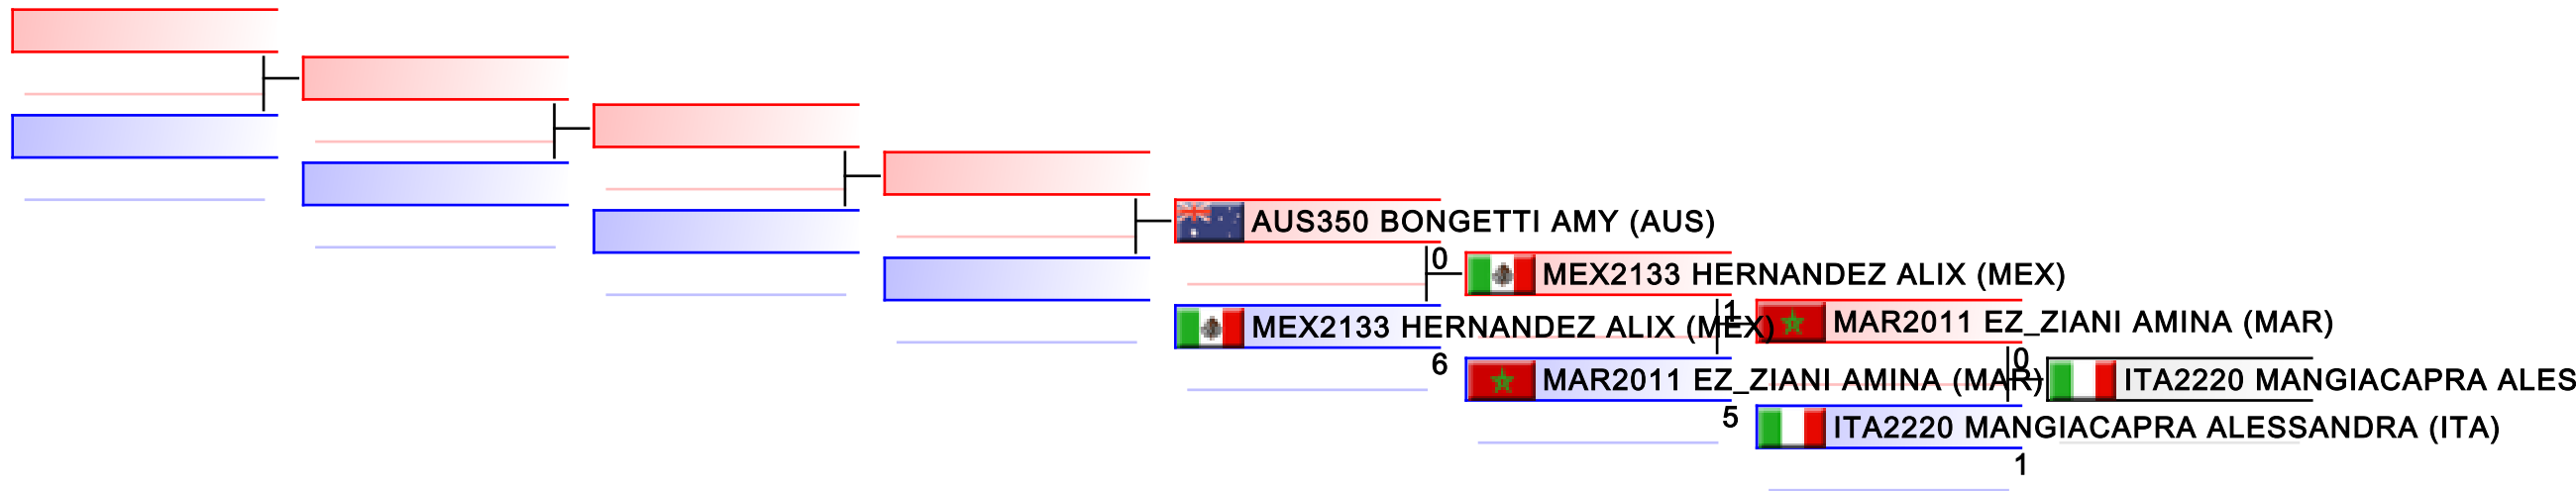

REPECHAGE: Junior Kumite Female -53 kg(1,2)