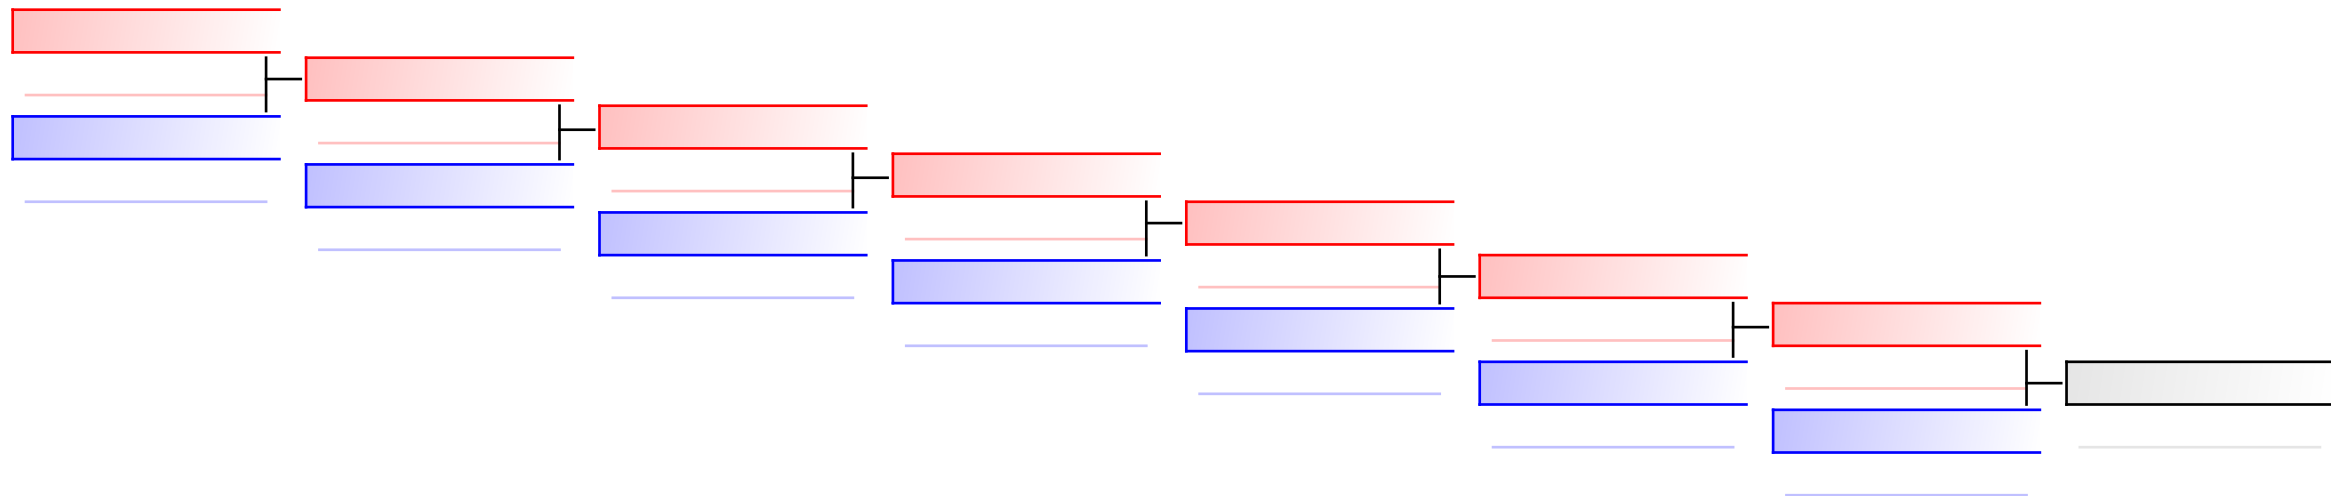

REPECHAGE: Junior Kumite Male -61 kg(2)