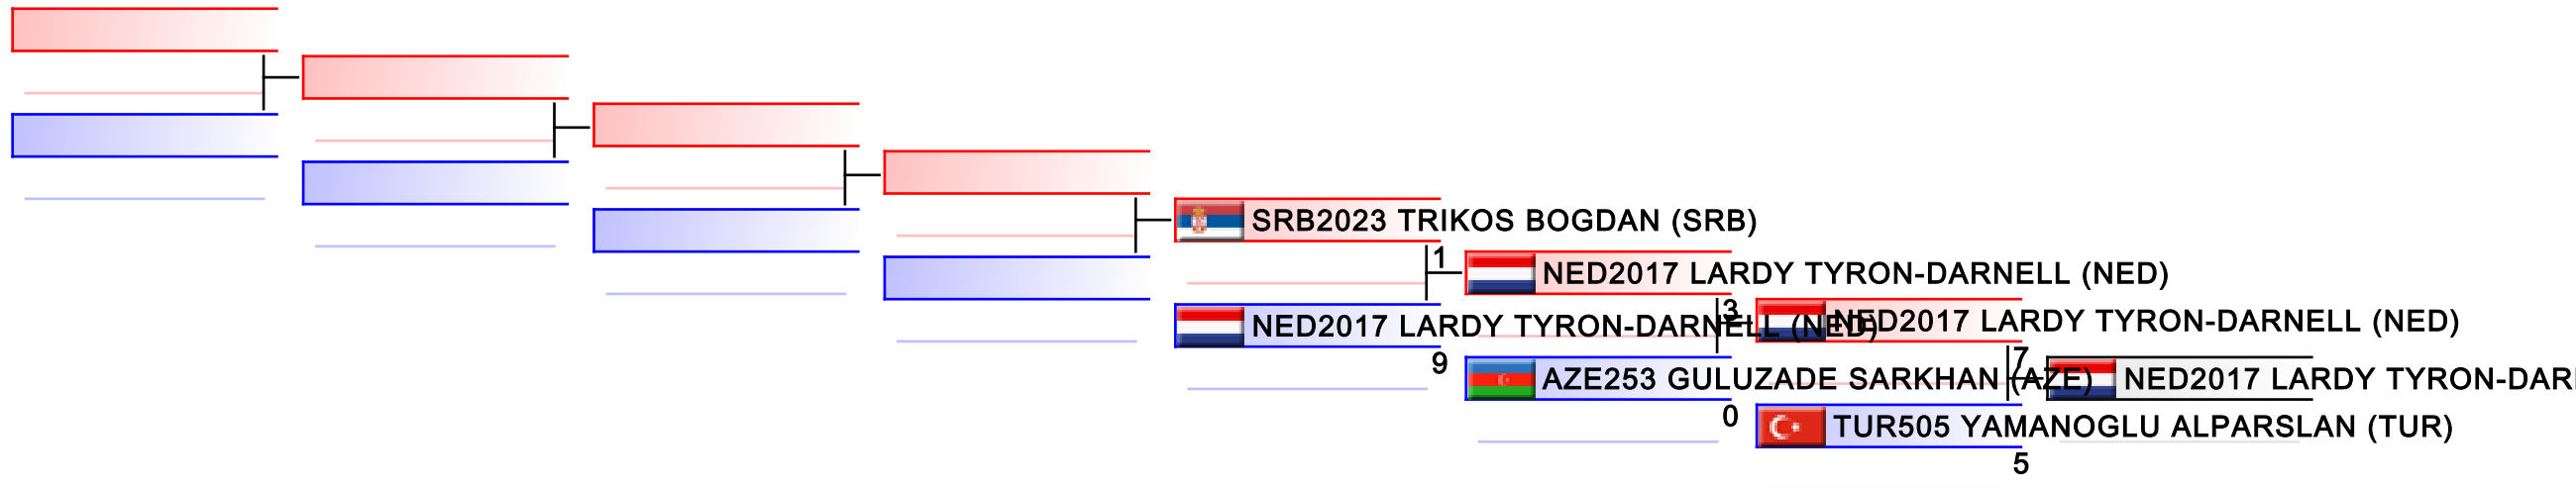

U21 Kumite Male 84+ kg

World Junior, Cadet and U21 Championships 2015

WKF Manager (c) WKF and sportdata GmbH & Co KG 2000-2015(2015-11-15 17:57) v 8.4.0 build 1 License: SDIL Sportdata Internal License (expire 2016-01-01)

Tatami
5

Pool
1,2