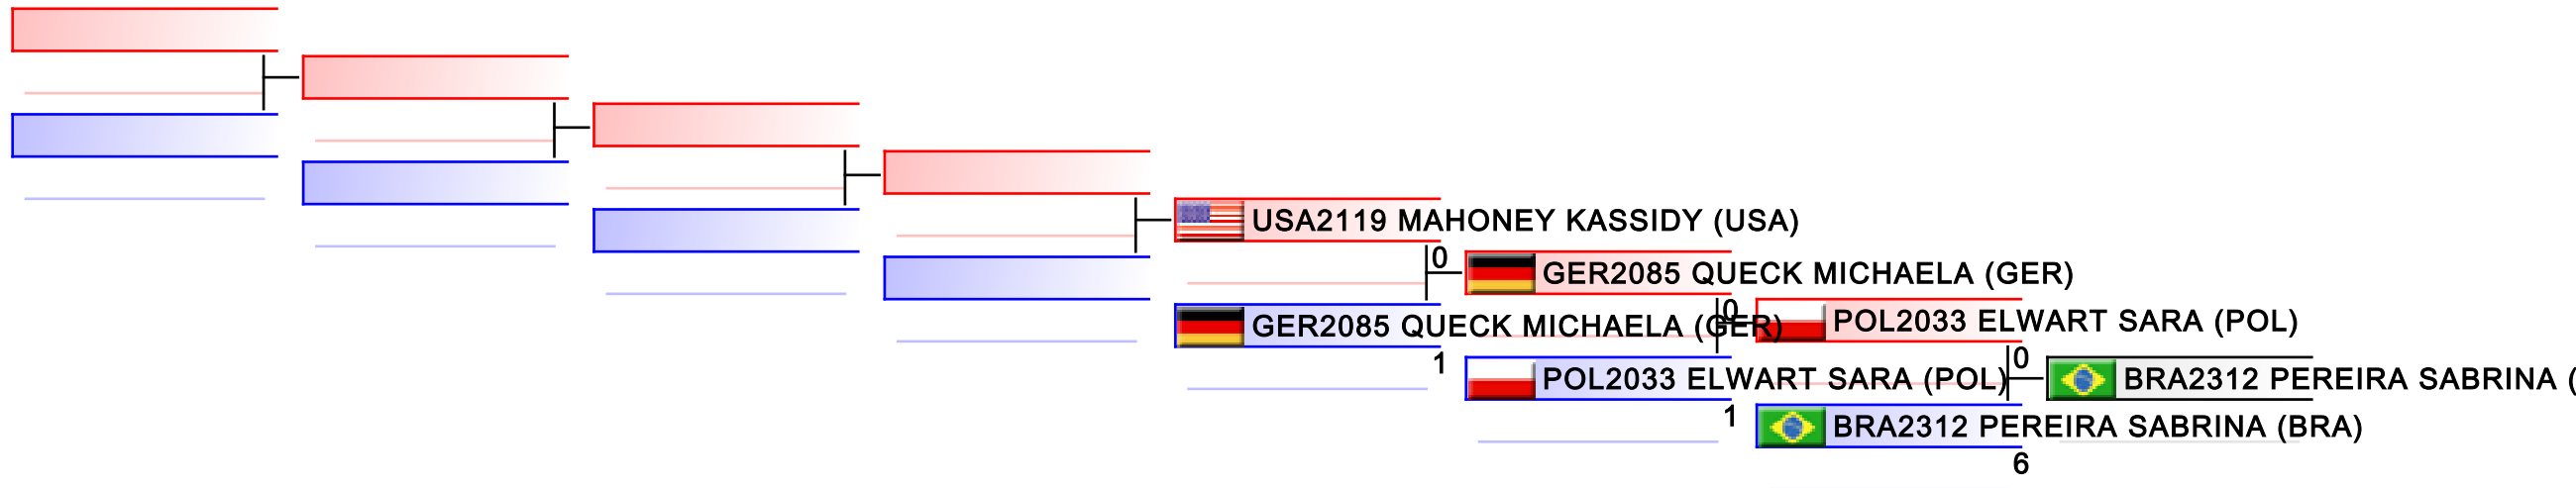

Junior Kumite Female -59 kg

World Junior, Cadet and U21 Championships 2015

WKF Manager (c) WKF and sportdata GmbH & Co KG 2000-2015(2015-11-15 17:57) v 8.4.0 build 1 License: SDIL Sportdata Internal License (expire 2016-01-01)

Tatami
4

Pool
1,2