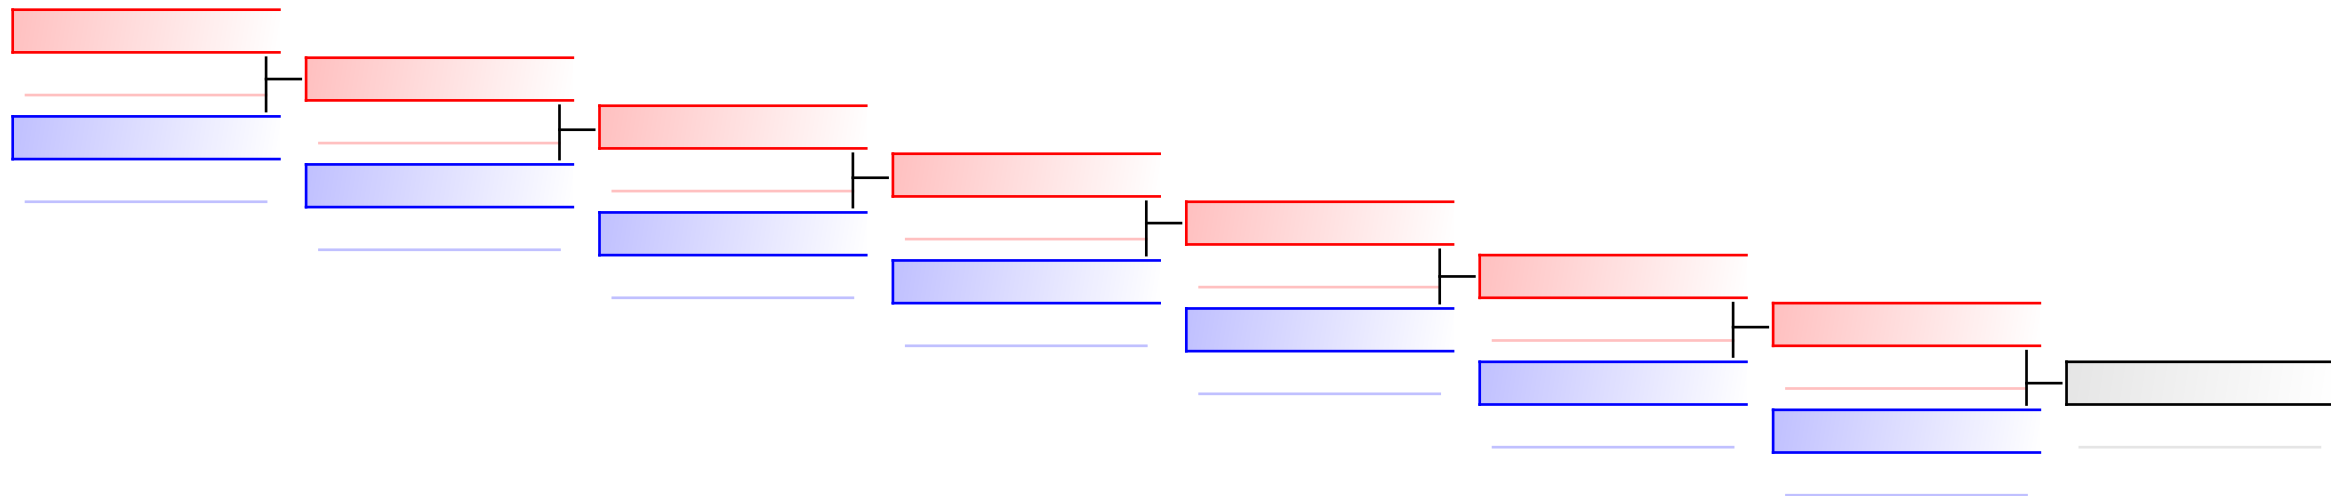

REPECHAGE: U21 Kumite Male -60 kg(1)