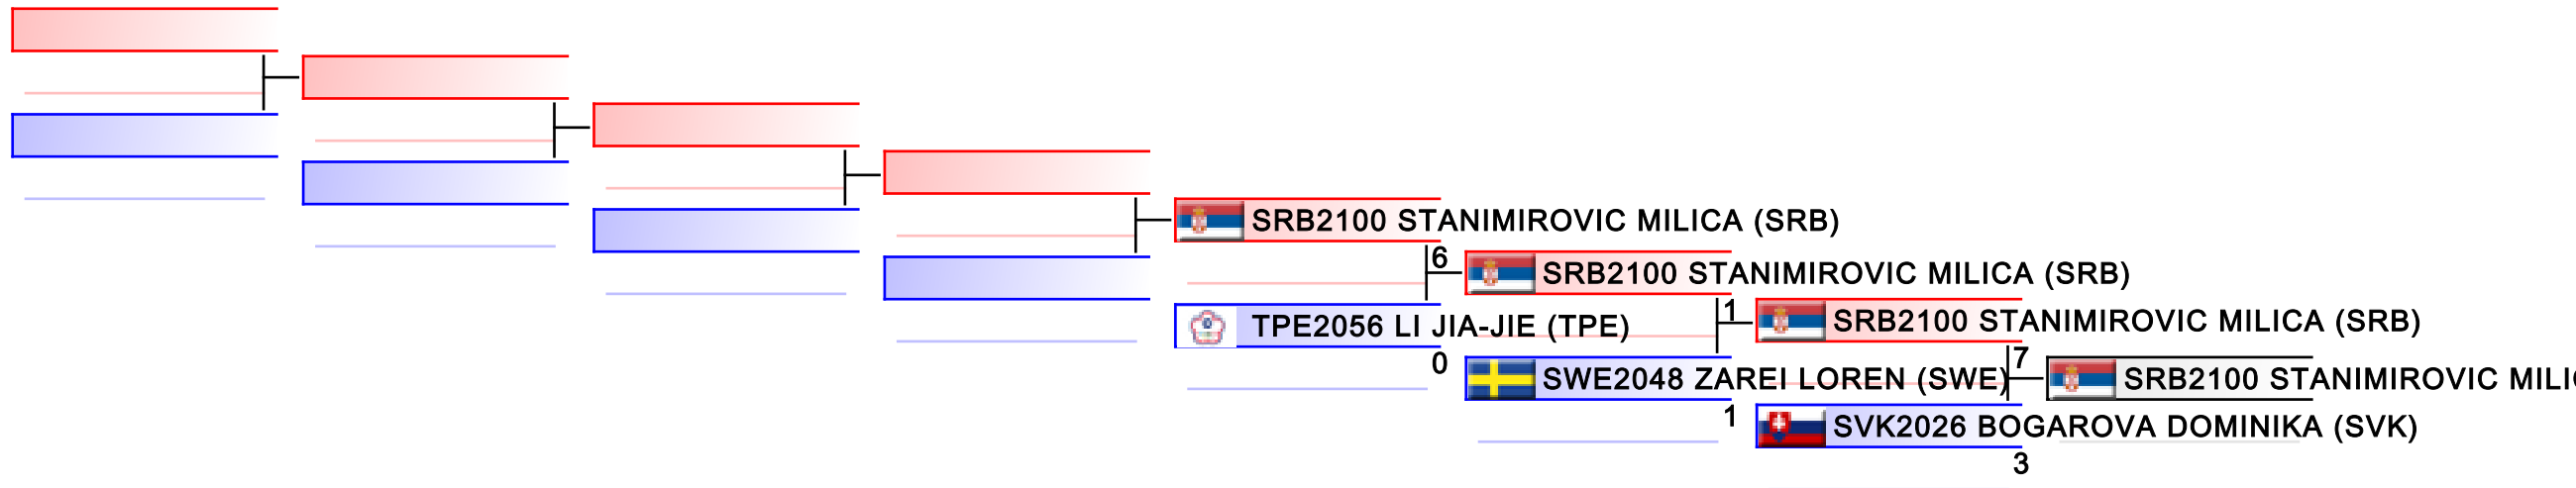

Cadet Kumite Female -47 kg

World Junior, Cadet and U21 Championships 2015

WKF Manager (c) WKF and sportdata GmbH & Co KG 2000-2015(2015-11-15 17:57) v 8.4.0 build 1 License: SDIL Sportdata Internal License (expire 2016-01-01)

Tatami
1

Pool
1