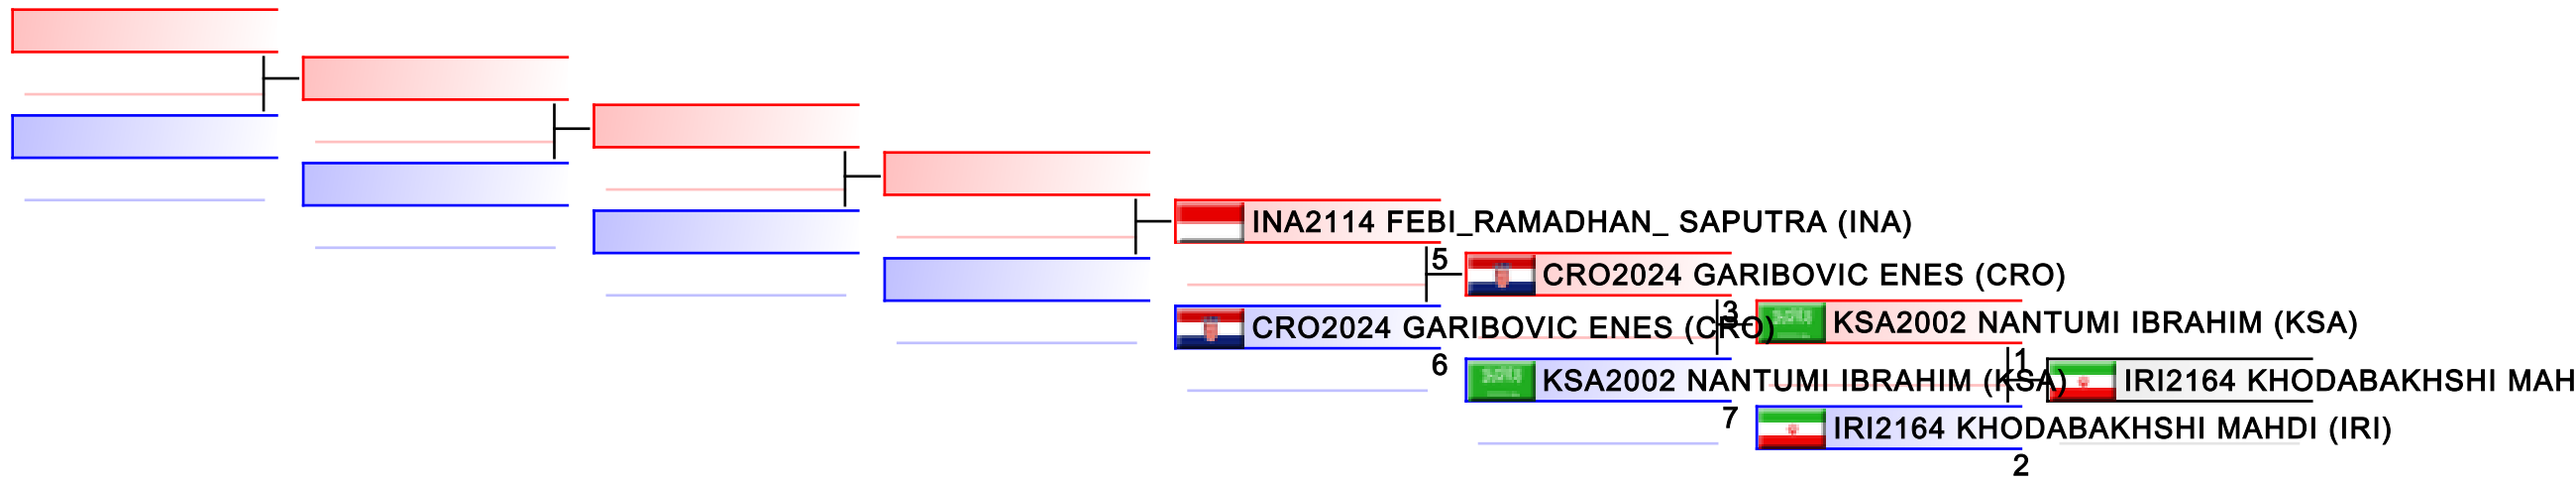

REPECHAGE: U21 Kumite Male -84 kg(1,2)