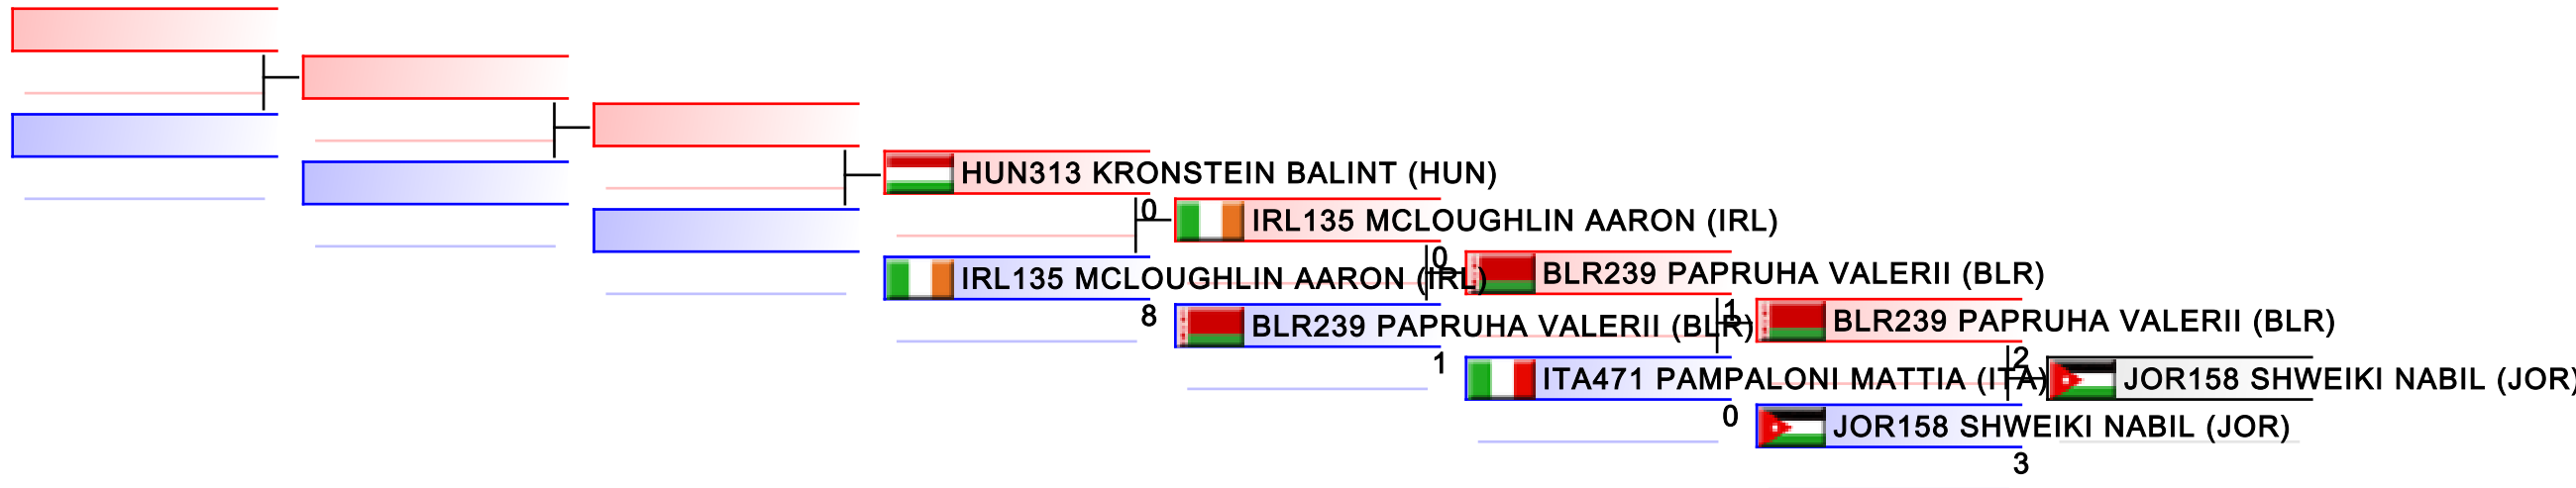

U21 Kumite Male -60 kg

World Junior, Cadet and U21 Championships 2015

WKF Manager (c) WKF and sportdata GmbH & Co KG 2000-2015(2015-11-15 17:57) v 8.4.0 build 1 License: SDIL Sportdata Internal License (expire 2016-01-01)

Tatami
2

Pool
2