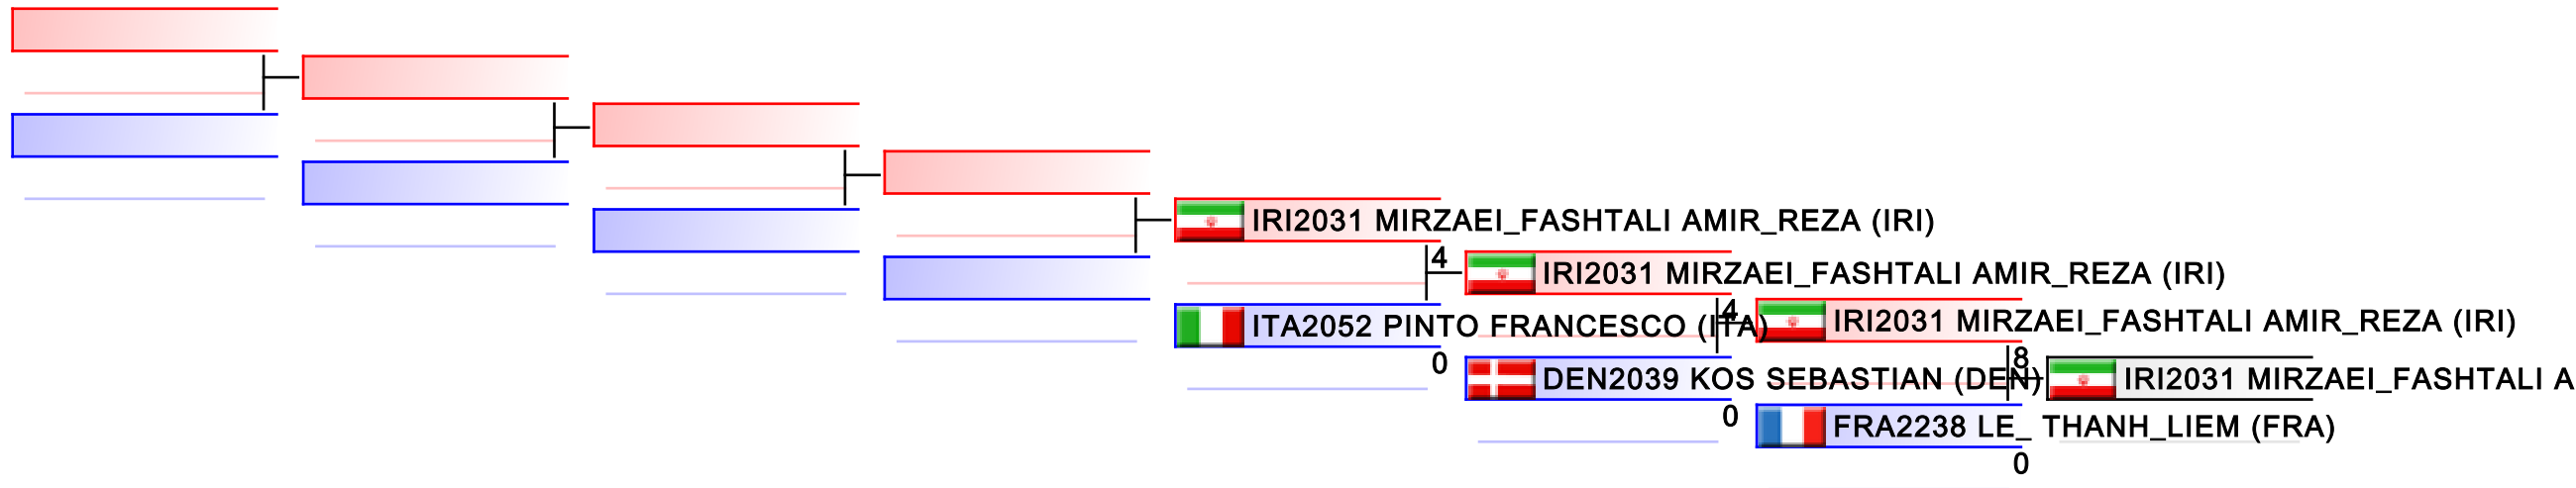

Junior Kumite Male -61 kg

World Junior, Cadet and U21 Championships 2015

WKF Manager (c) WKF and sportdata GmbH & Co KG 2000-2015(2015-11-15 17:57) v 8.4.0 build 1 License: SDIL Sportdata Internal License (expire 2016-01-01)

Tatami
6

Pool
2