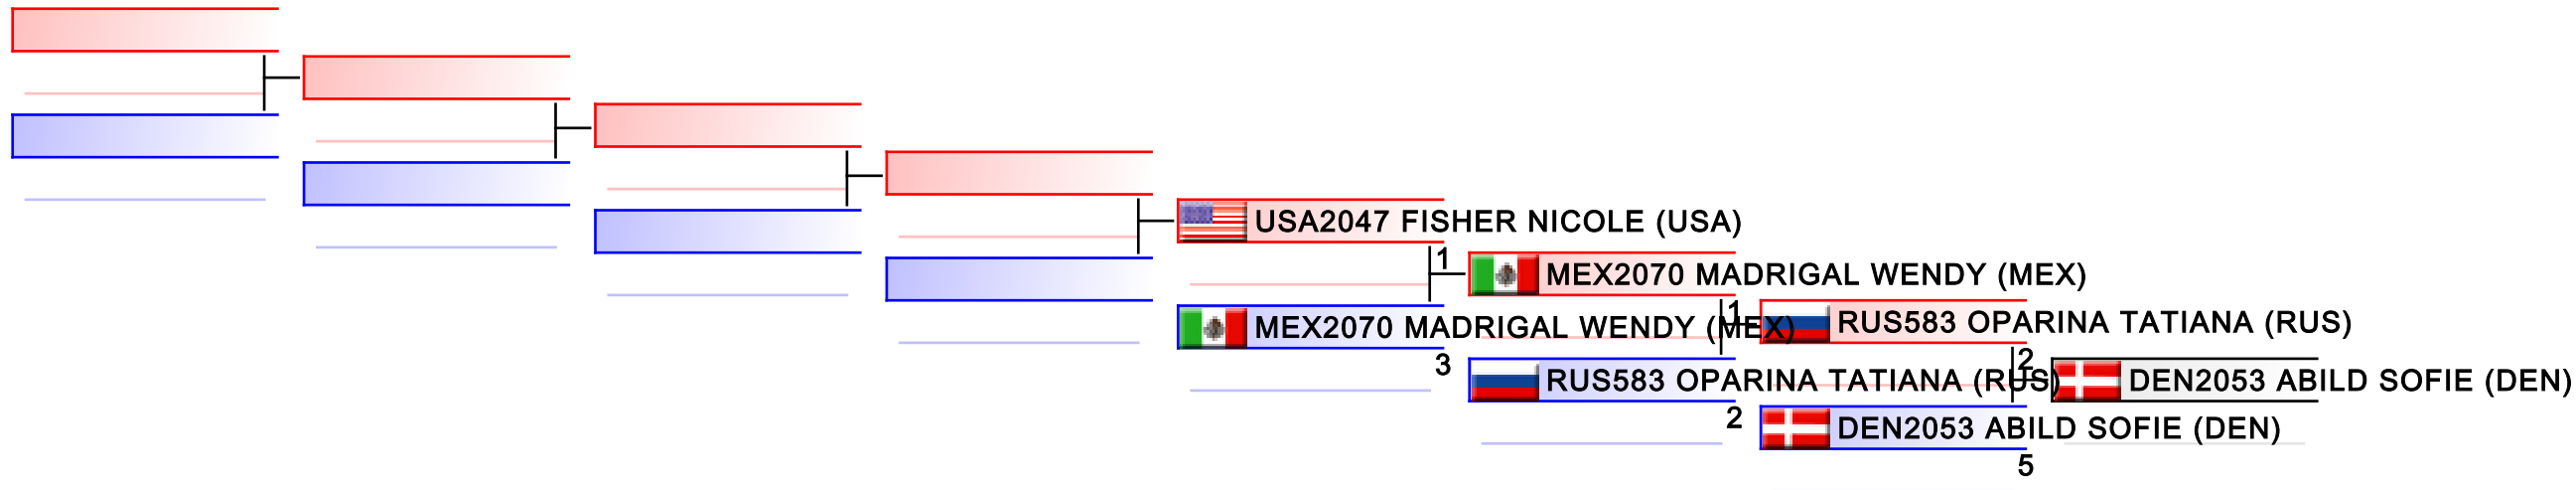

U21 Kumite Female 68+ kg

World Junior, Cadet and U21 Championships 2015

WKF Manager (c) WKF and sportdata GmbH & Co KG 2000-2015(2015-11-15 17:57) v 8.4.0 build 1 License: SDIL Sportdata Internal License (expire 2016-01-01)

Tatami
4

Pool
1,2