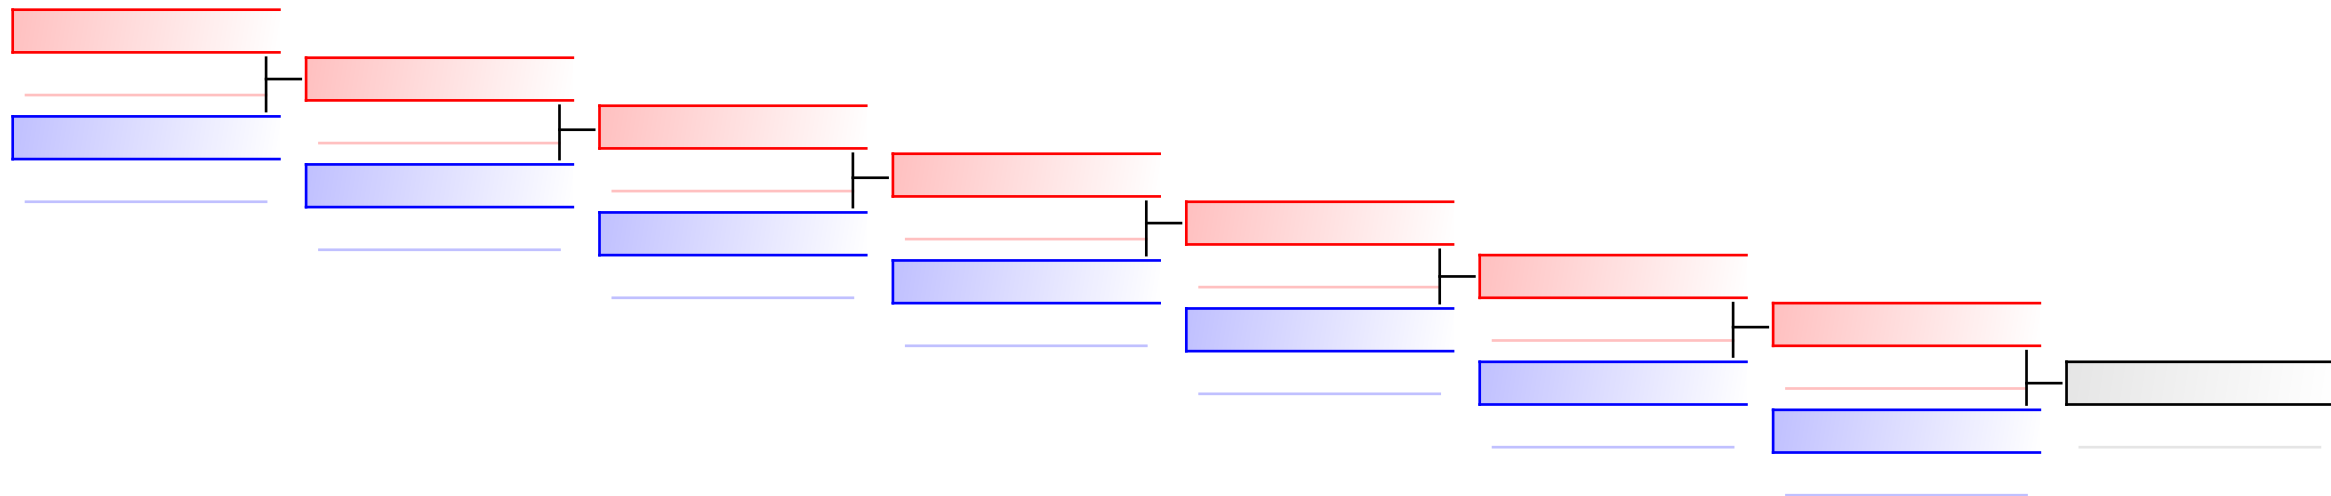

REPECHAGE: U21 Kumite Male -67 kg(2)