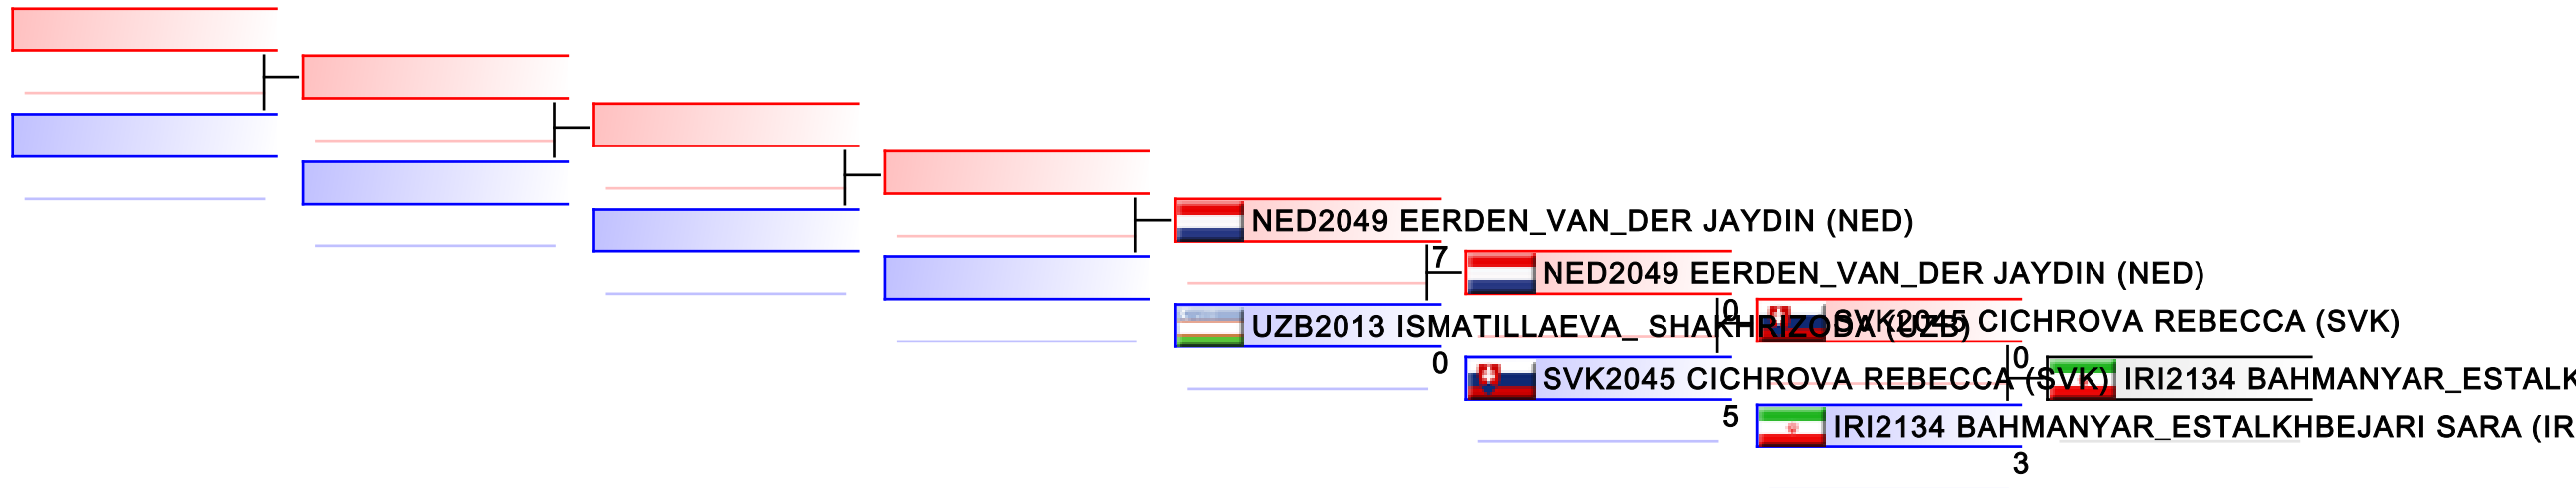

Junior Kumite Female -48 kg

World Junior, Cadet and U21 Championships 2015

WKF Manager (c) WKF and sportdata GmbH & Co KG 2000-2015(2015-11-15 17:57) v 8.4.0 build 1 License: SDIL Sportdata Internal License (expire 2016-01-01)

Tatami
3

Pool
1,2