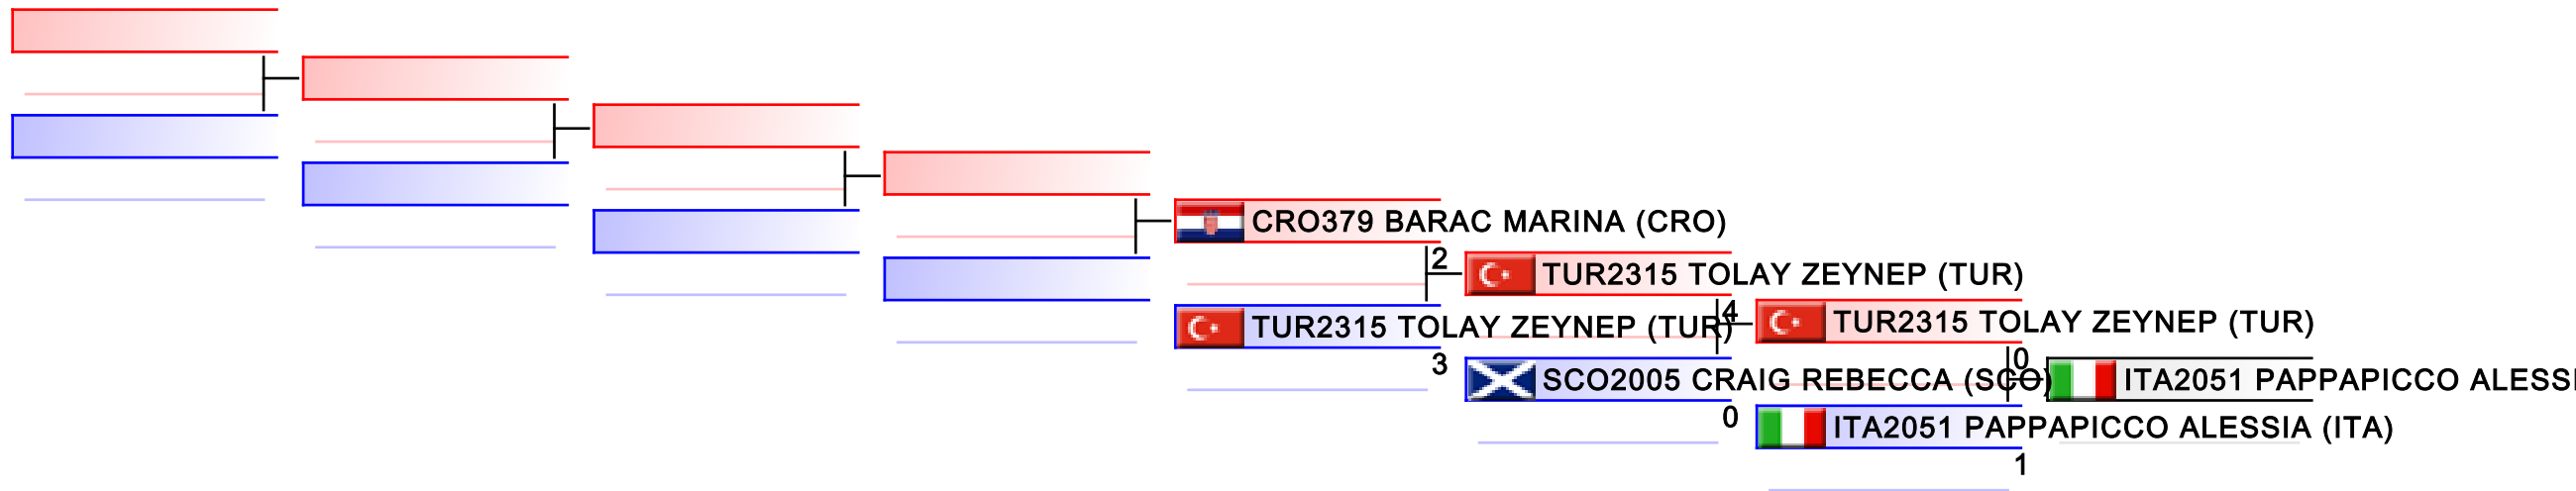

REPECHAGE: Junior Kumite Female -59 kg(1,2)