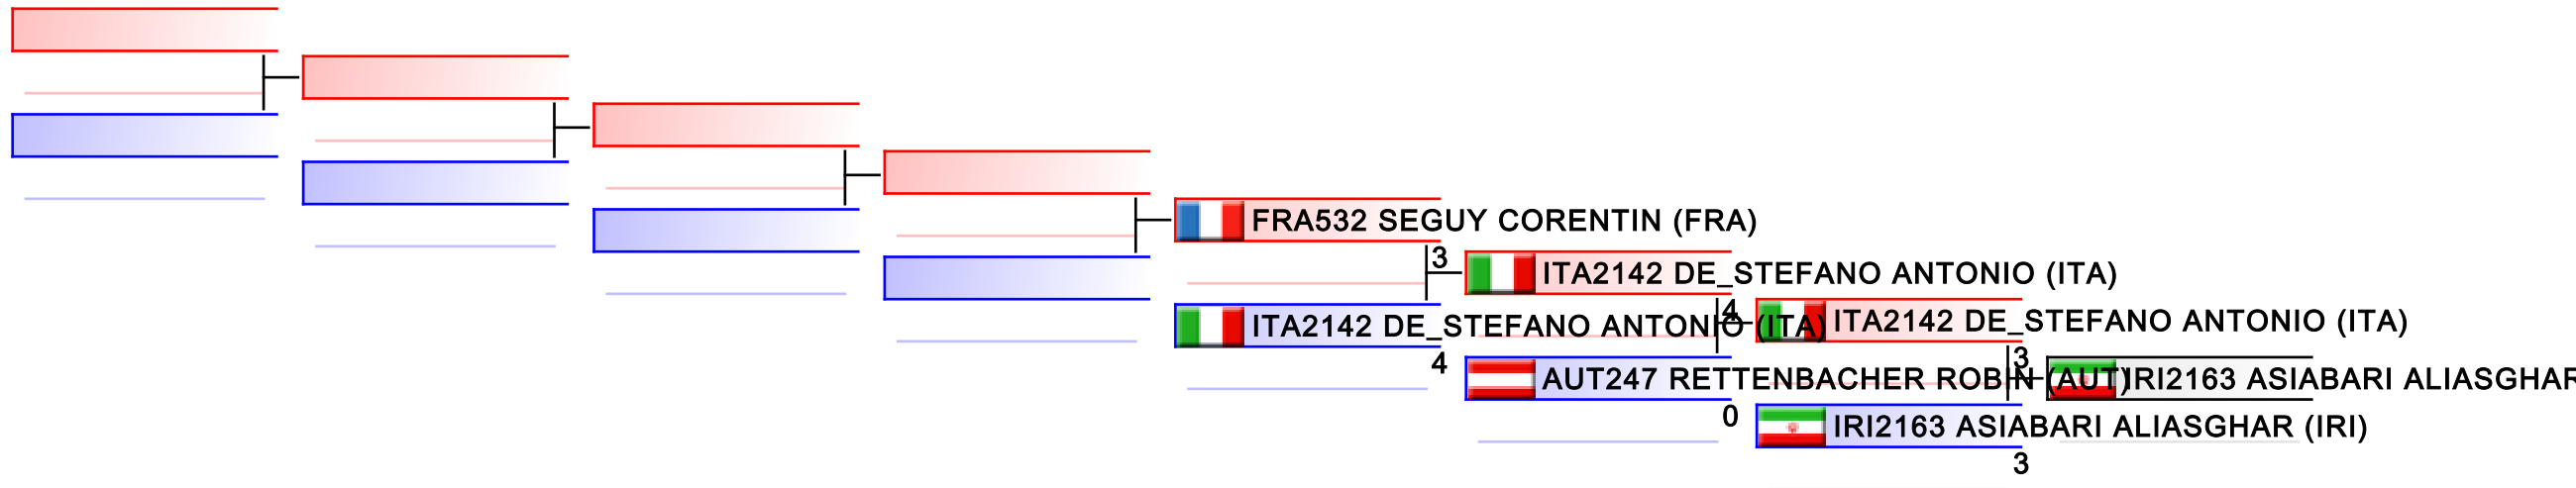

U21 Kumite Male -75 kg

World Junior, Cadet and U21 Championships 2015

WKF Manager (c) WKF and sportdata GmbH & Co KG 2000-2015(2015-11-15 17:57) v 8.4.0 build 1 License: SDIL Sportdata Internal License (expire 2016-01-01)

Tatami
5

Pool
1