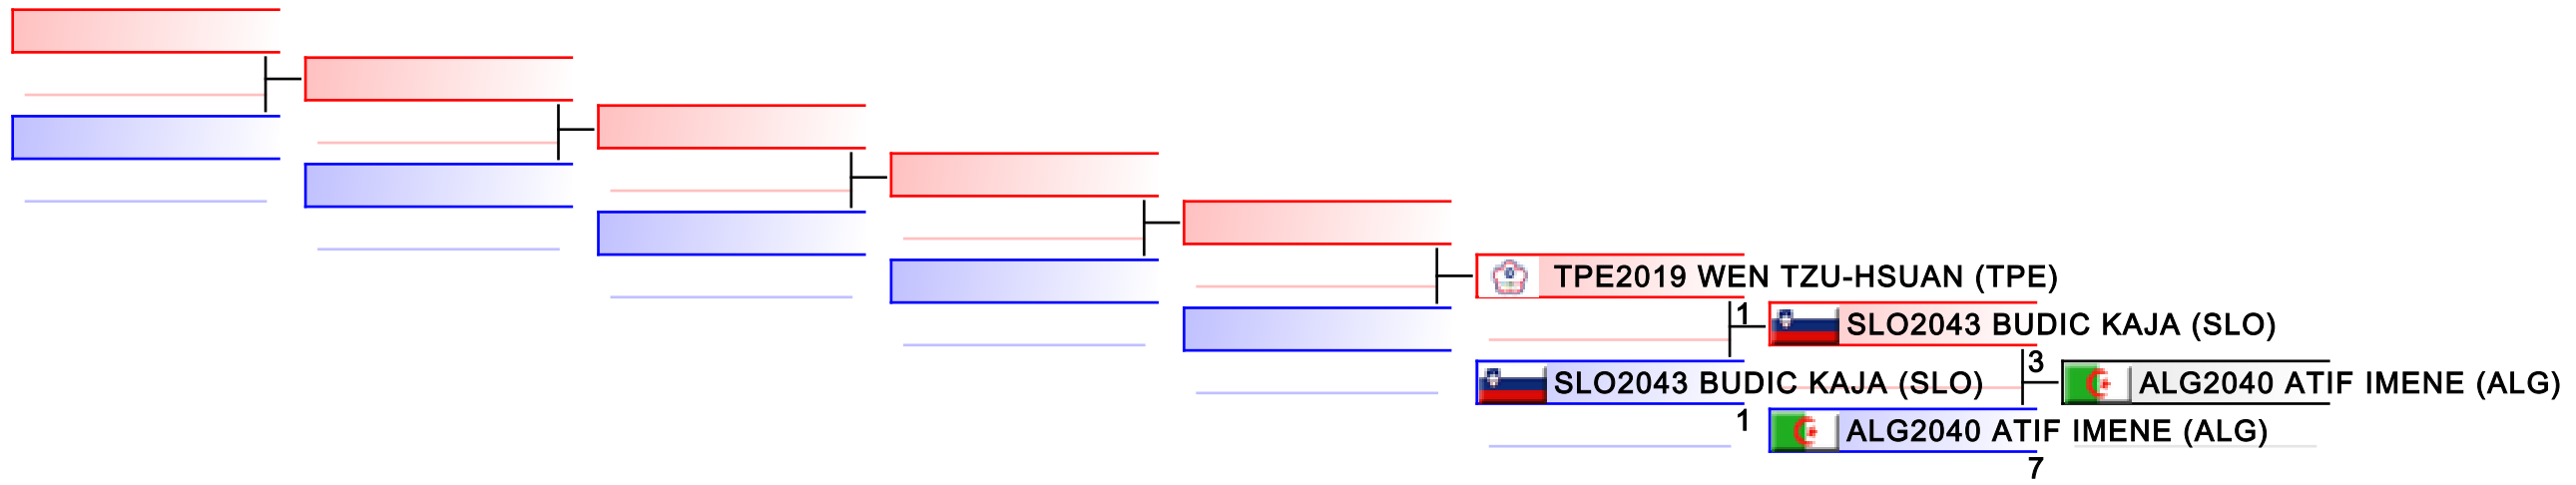

REPECHAGE: U21 Kumite Female 68+ kg(1,2)