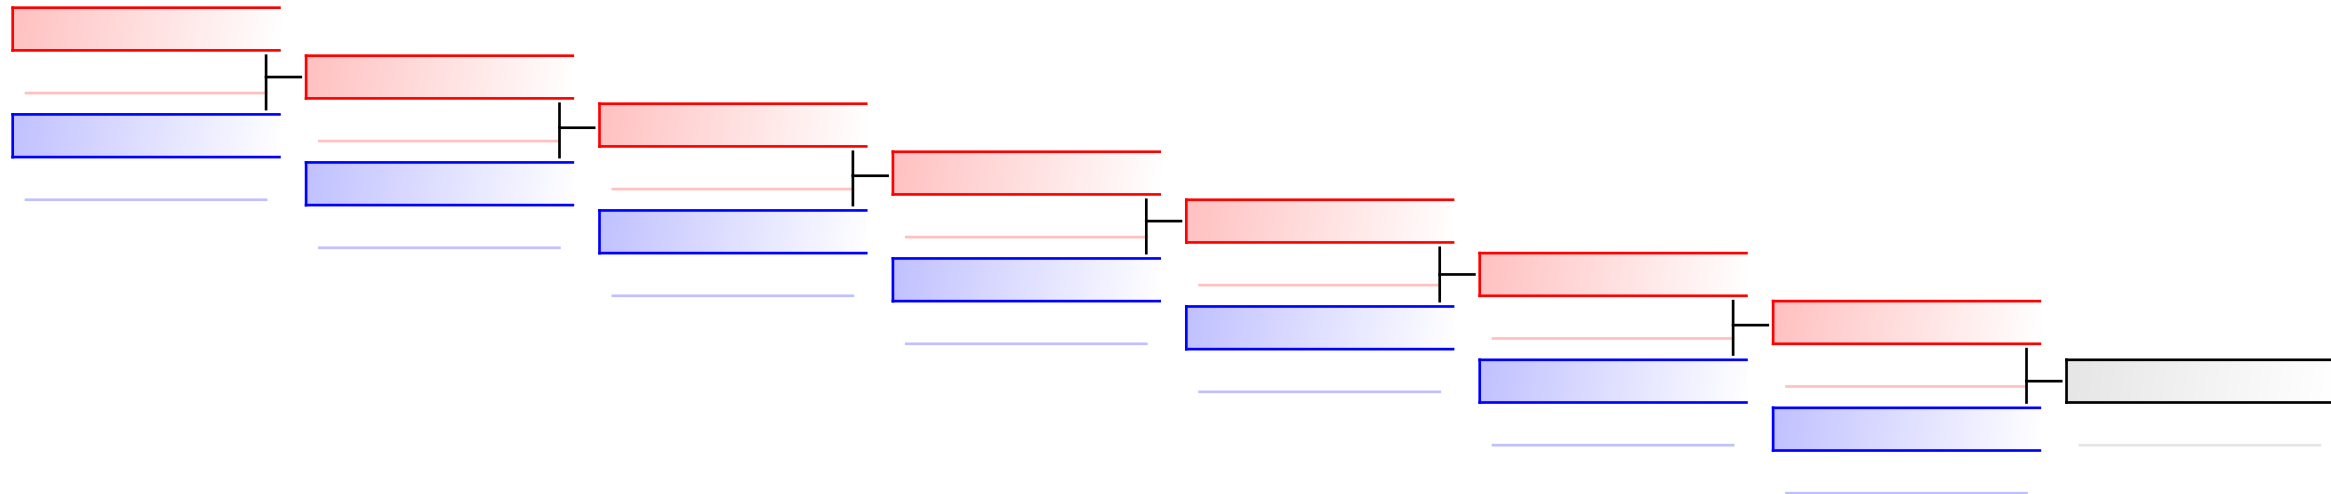

REPECHAGE: U21 Kumite Male -60 kg(2)