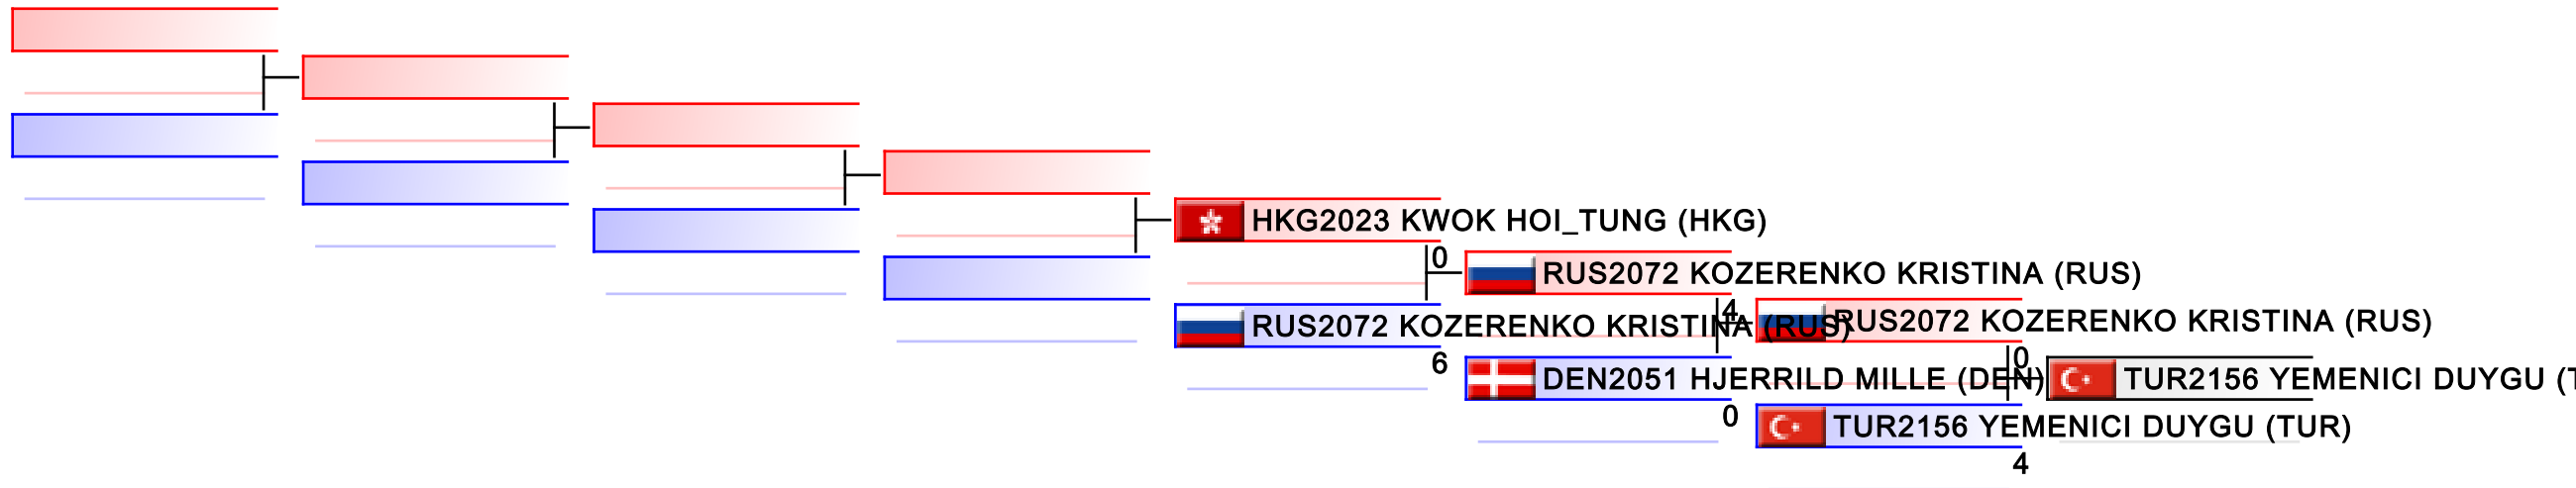

Cadet Kumite Female -47 kg

World Junior, Cadet and U21 Championships 2015

WKF Manager (c) WKF and sportdata GmbH & Co KG 2000-2015(2015-11-15 17:57) v 8.4.0 build 1 License: SDIL Sportdata Internal License (expire 2016-01-01)

Tatami
2

Pool
2