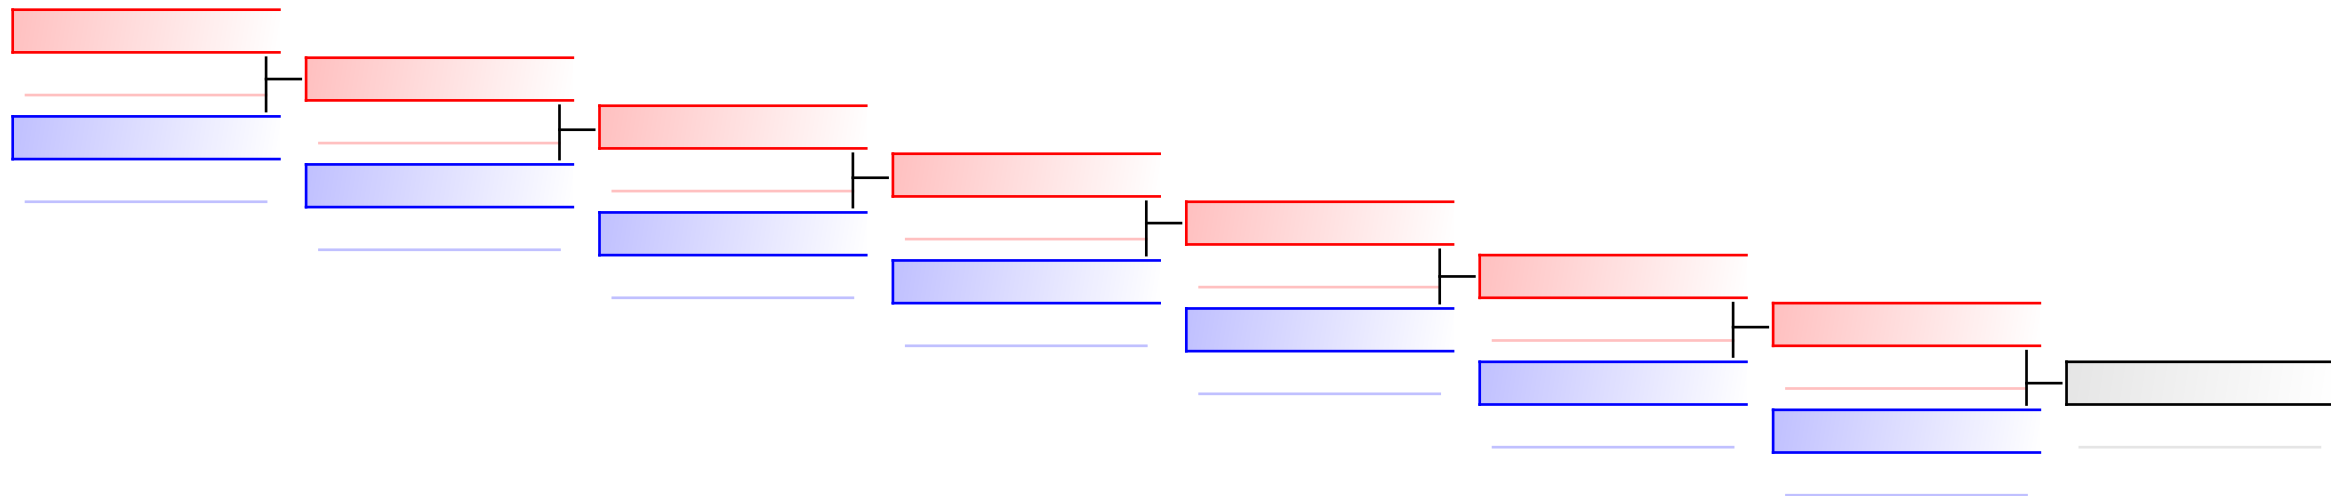

REPECHAGE: Junior Kumite Male -61 kg(1)