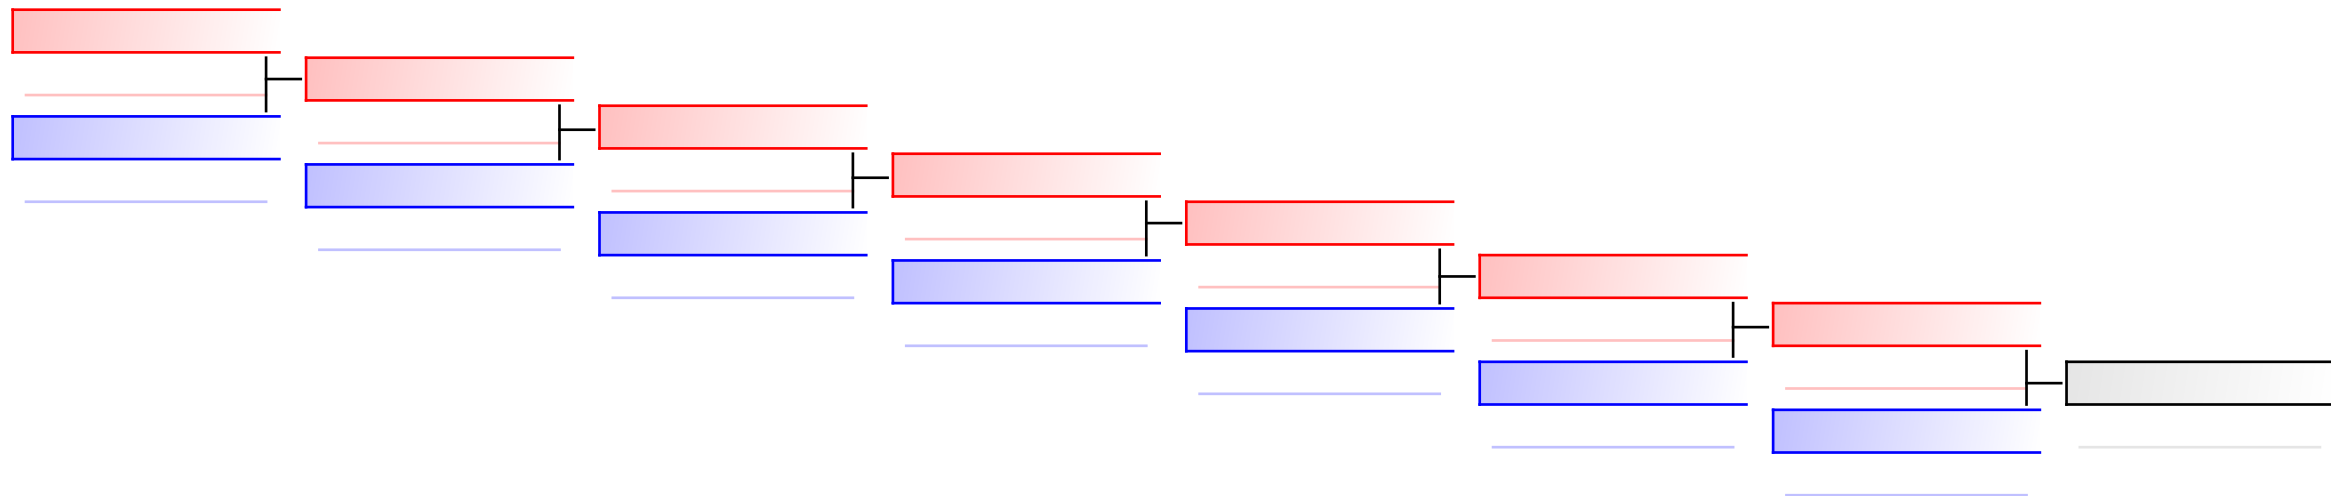

REPECHAGE: Cadet Kumite Female -54 kg(1)