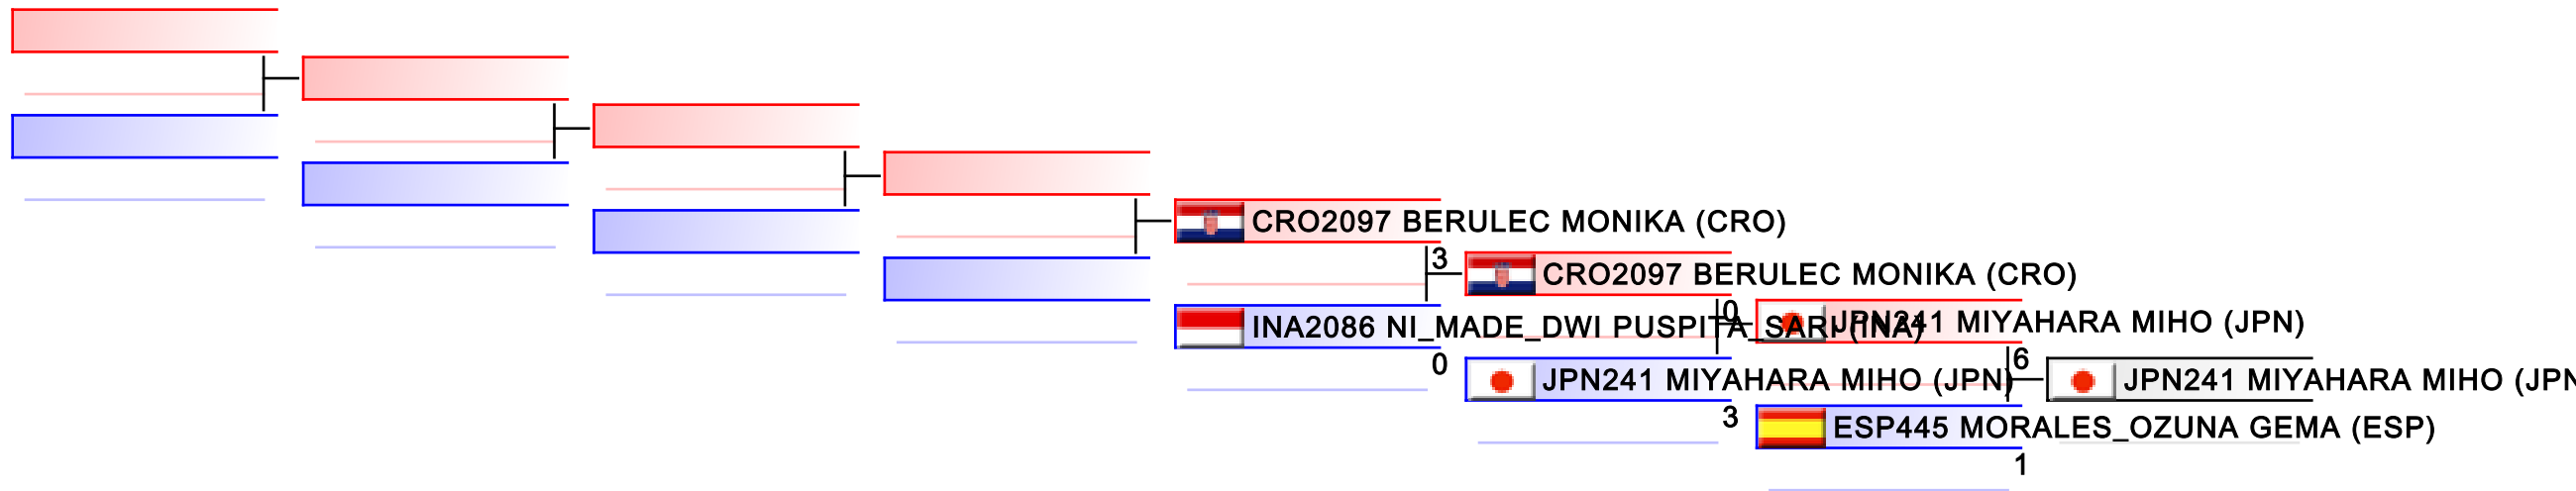

REPECHAGE: U21 Kumite Female -50 kg(2,1)