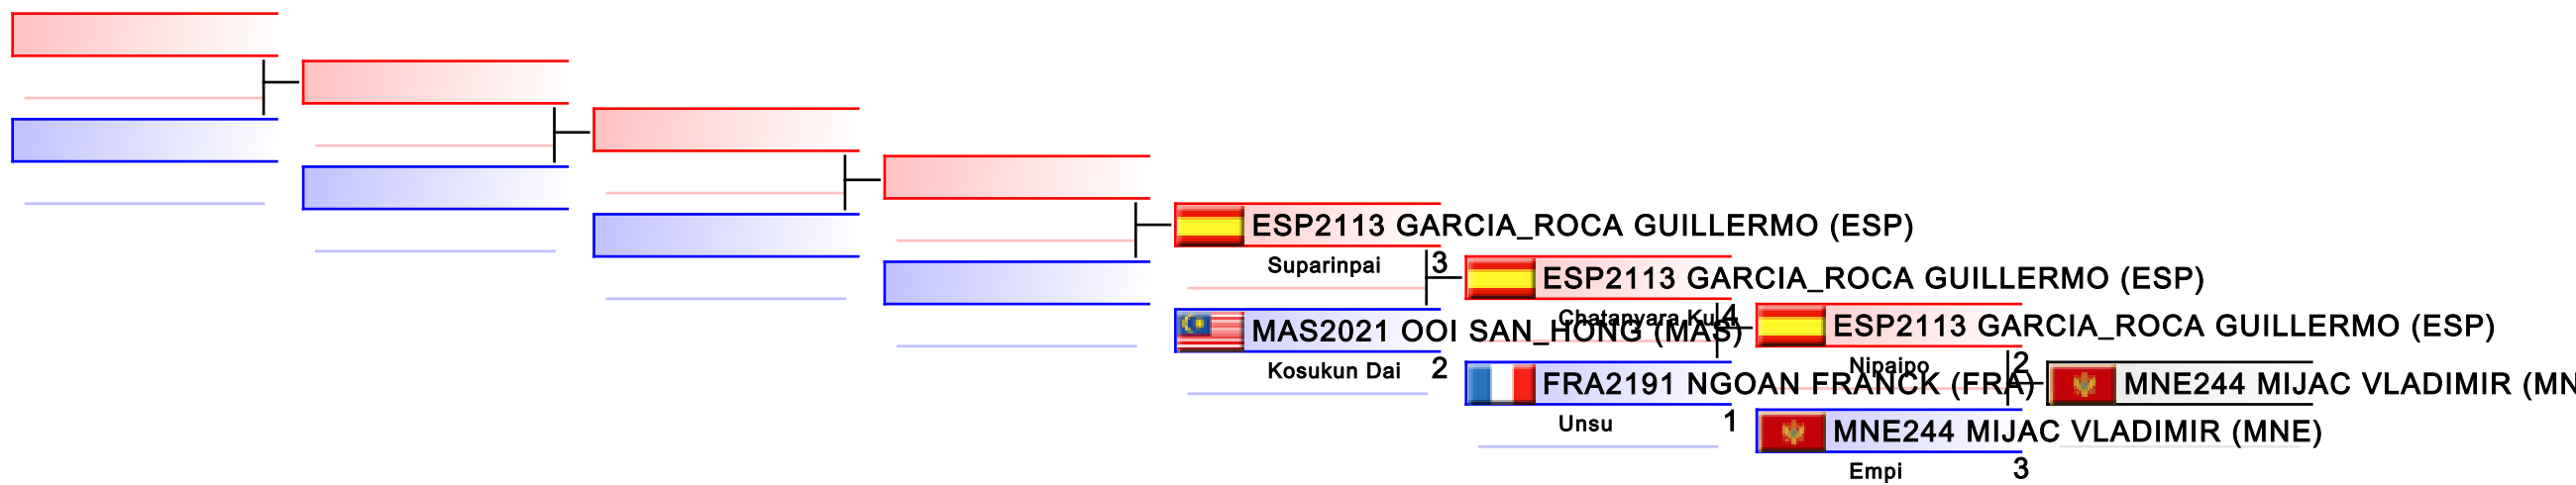

REPECHAGE: Cadet Kata Male(1,2)