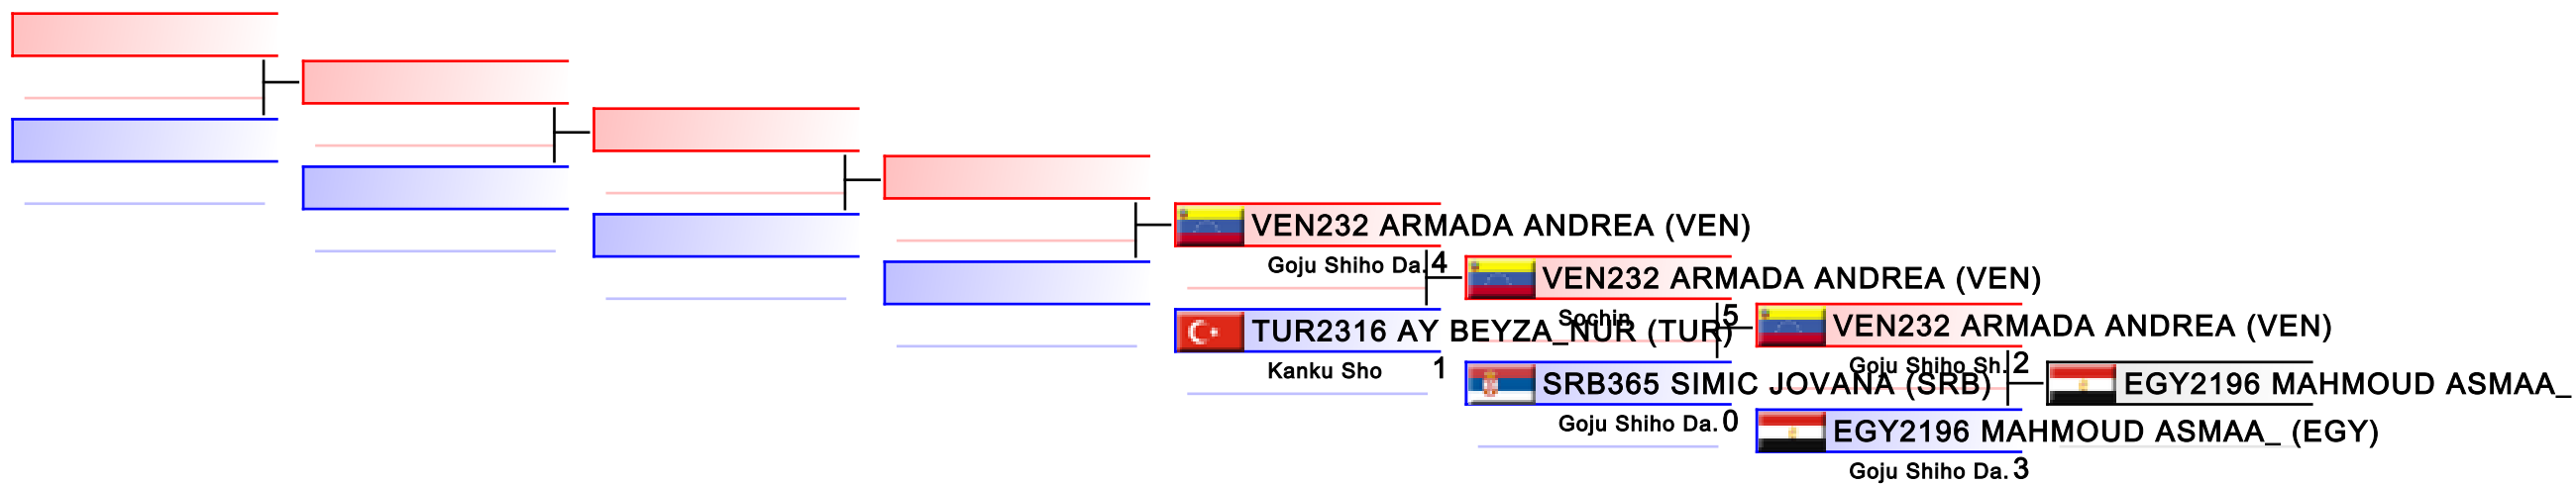

REPECHAGE: Cadet Kata Female(2,1)