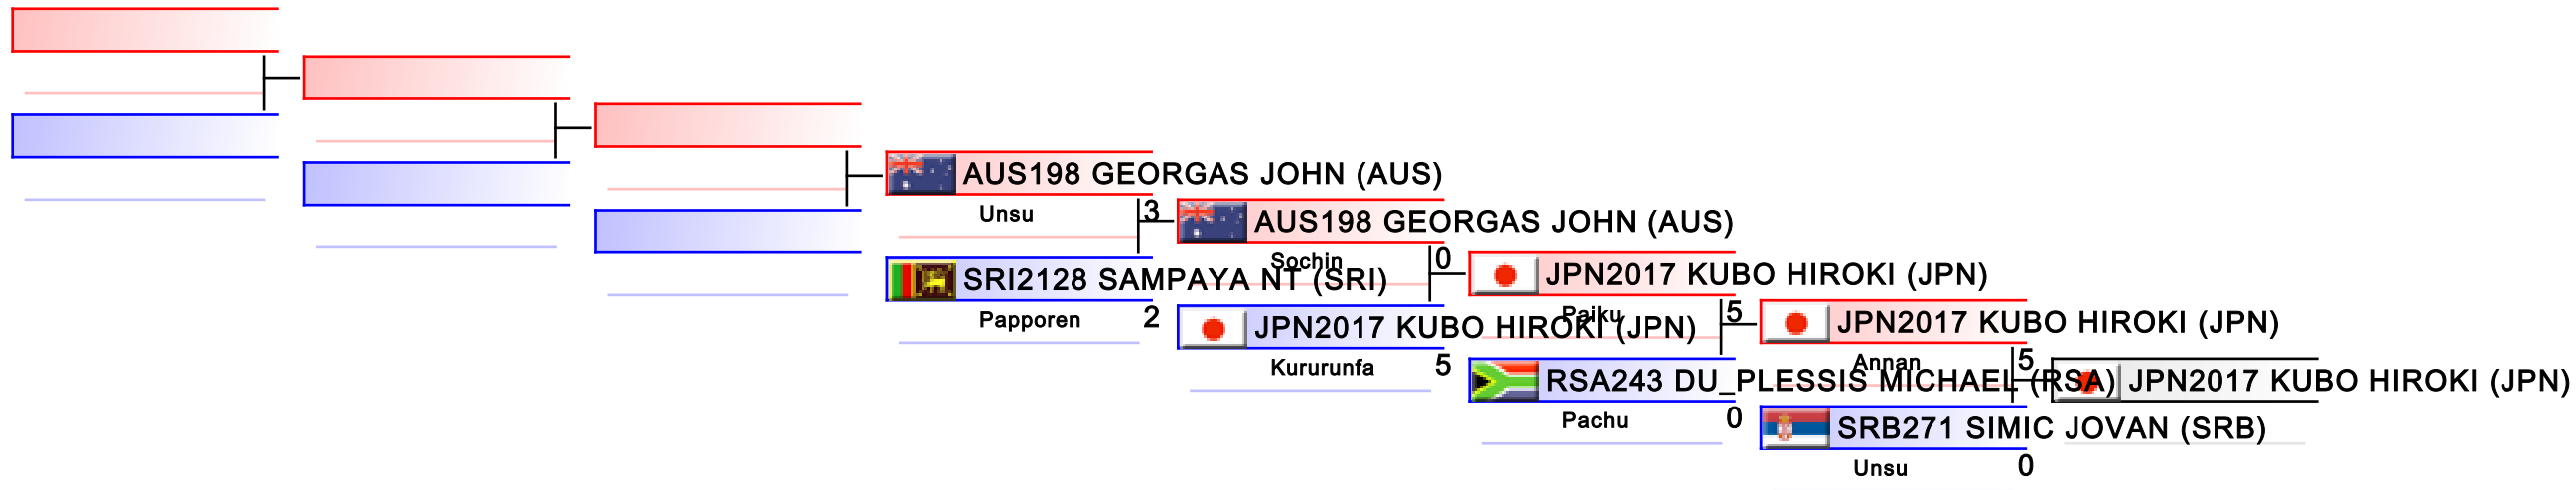

U21 Kata Male

World Junior, Cadet and U21 Championships 2015

WKF Manager (c) WKF and sportdata GmbH & Co KG 2000-2015(2015-11-15 17:57) v 8.4.0 build 1 License: SDIL Sportdata Internal License (expire 2016-01-01)

Tatami
3

Pool
1,2