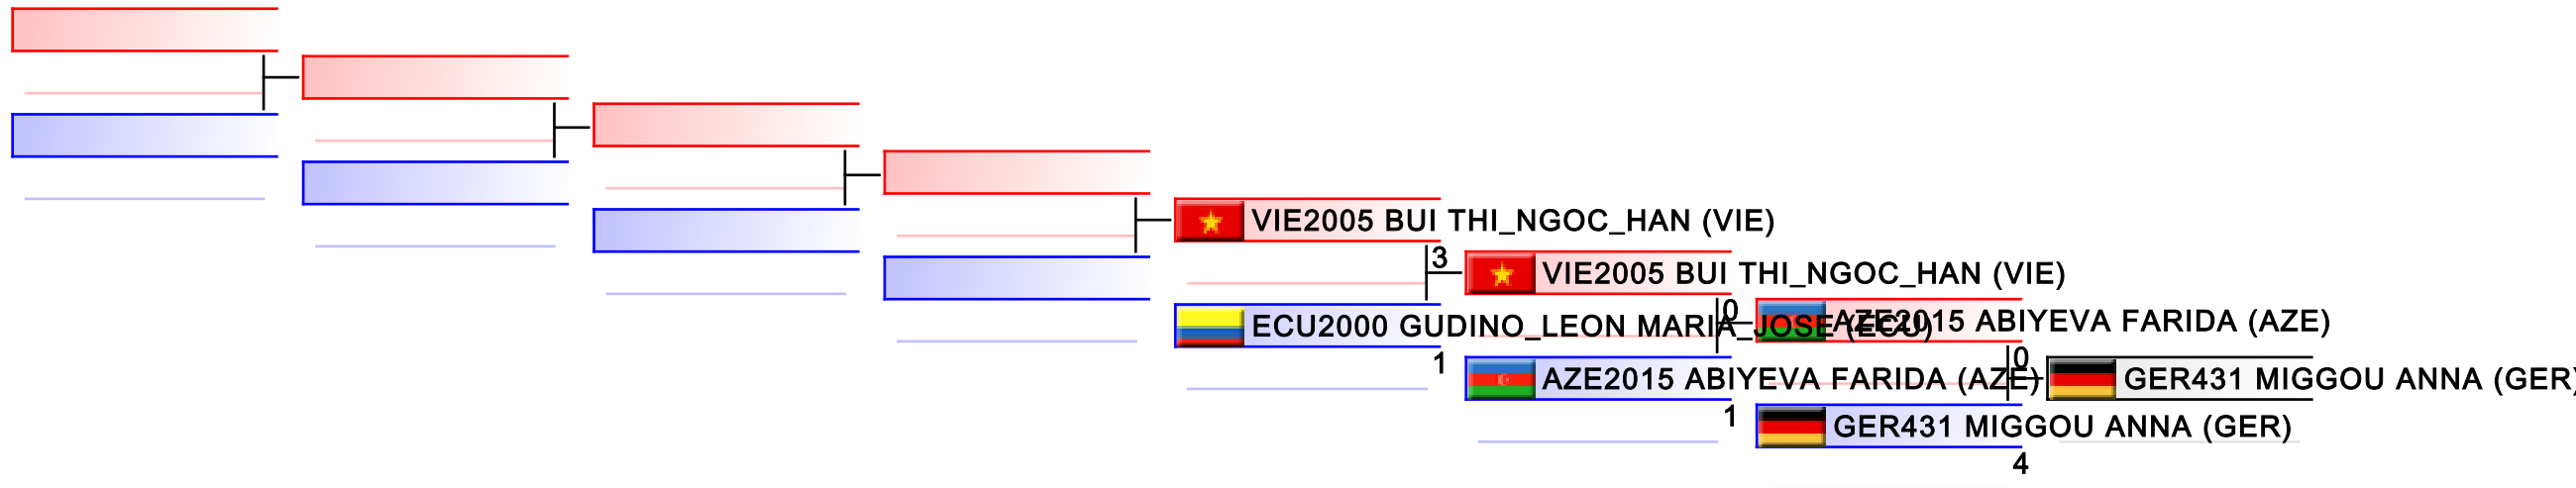

U21 Kumite Female -61 kg

World Junior, Cadet and U21 Championships 2015

WKF Manager (c) WKF and sportdata GmbH & Co KG 2000-2015(2015-11-15 17:57) v 8.4.0 build 1 License: SDIL Sportdata Internal License (expire 2016-01-01)

Tatami
4

Pool
1,2