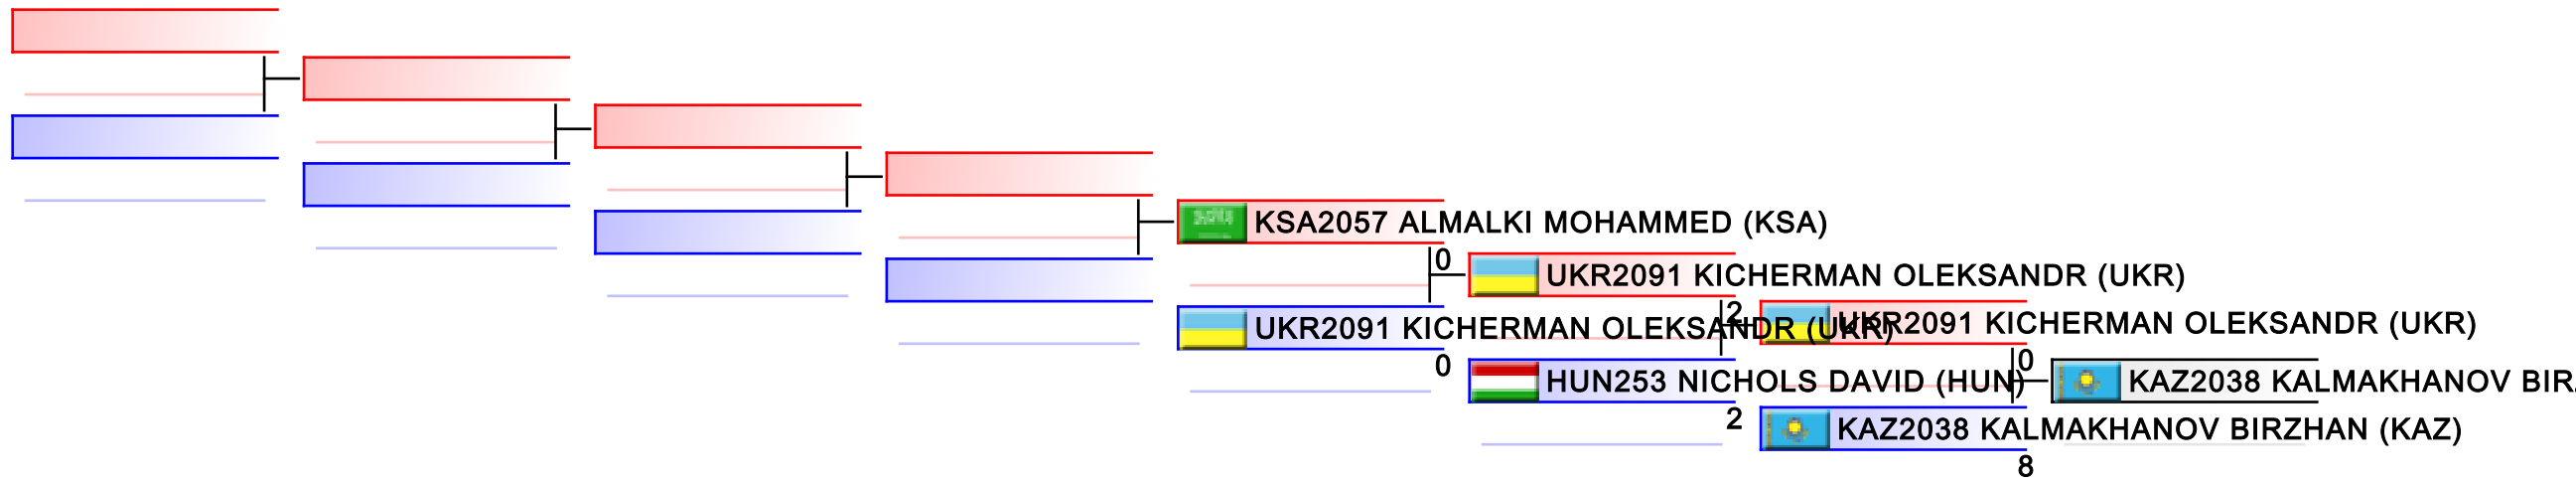

REPECHAGE: Cadet Kumite Male -52 kg(1,2)