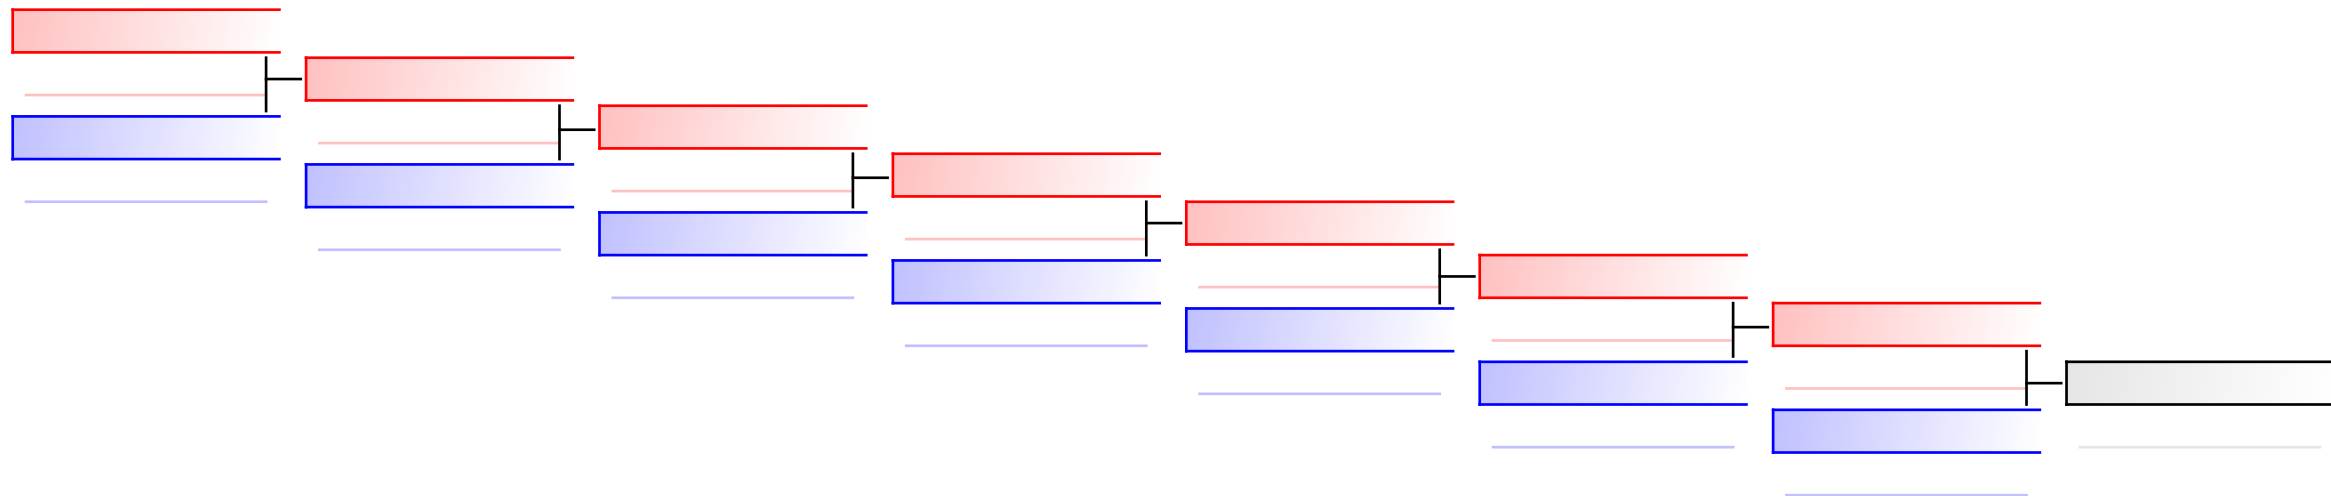

REPECHAGE: U21 Kumite Male -75 kg(1)