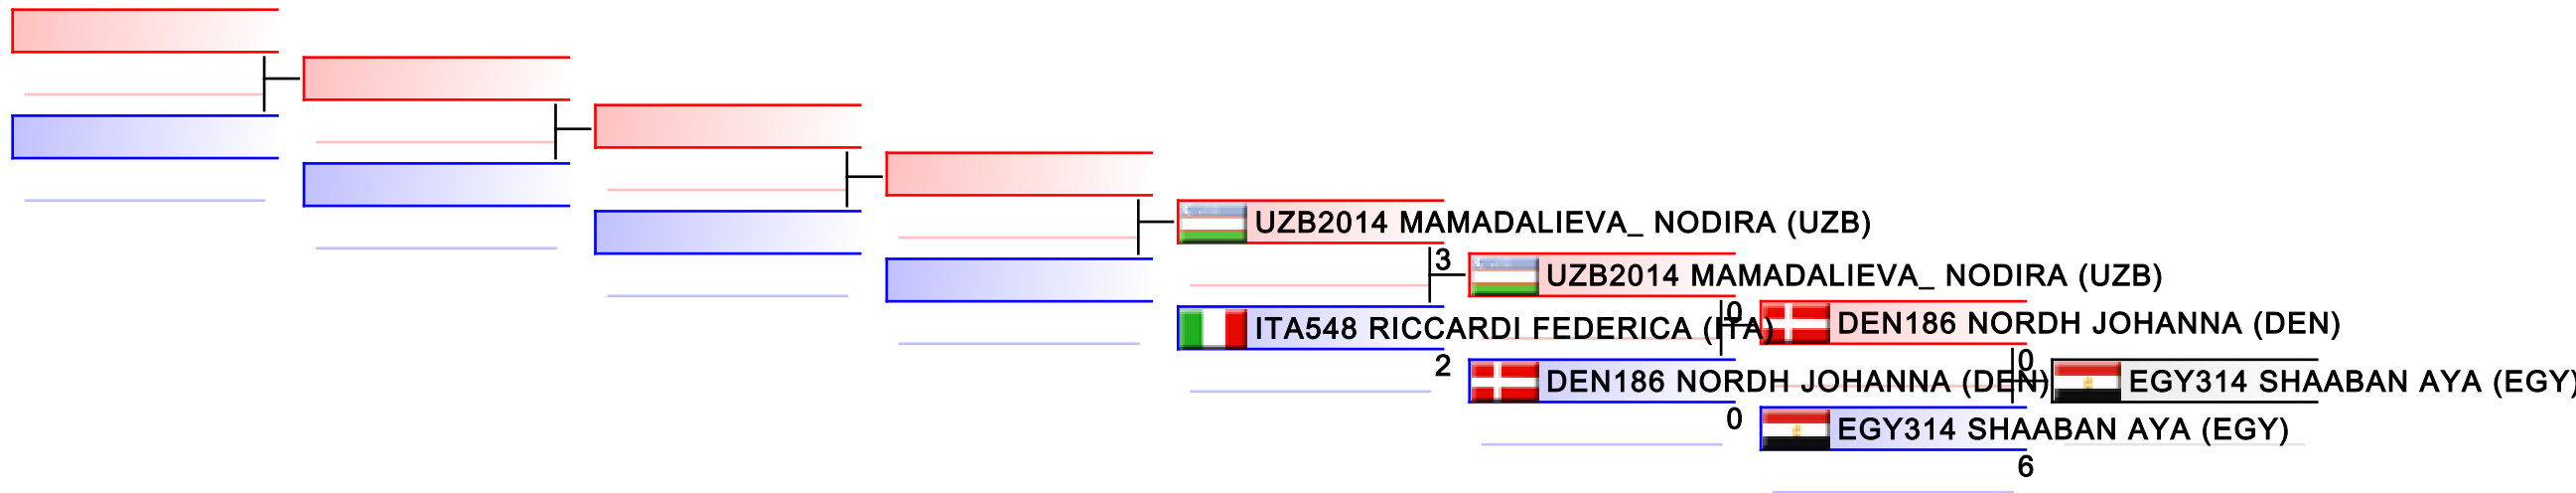

REPECHAGE: U21 Kumite Female -55 kg(1,2)