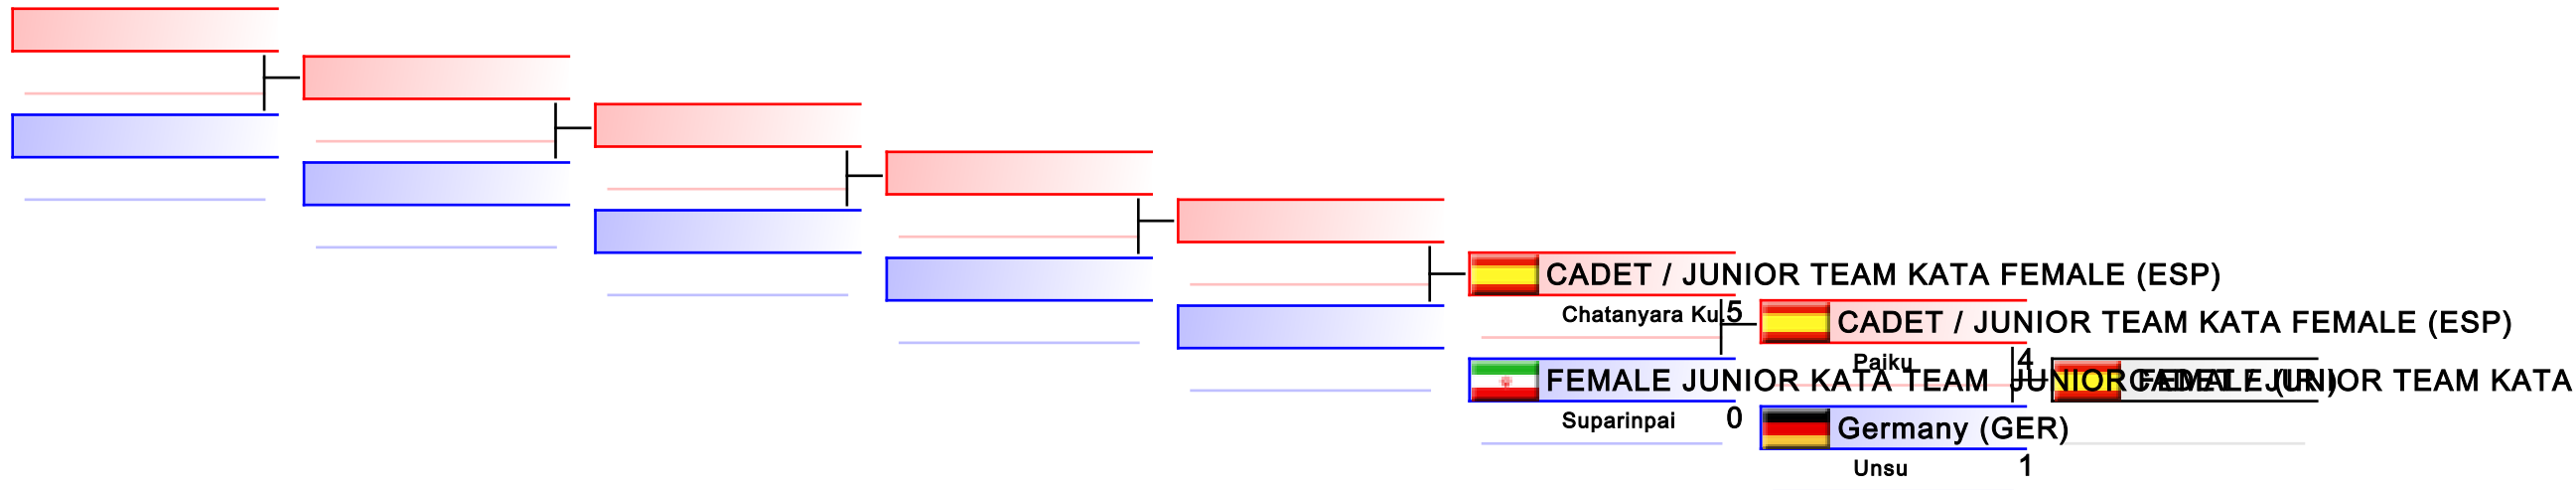

Kata Team Cadet and Junior Female

World Junior, Cadet and U21 Championships 2015

WKF Manager (c) WKF and sportdata GmbH & Co KG 2000-2015(2015-11-15 17:57) v 8.4.0 build 1 License: SDIL Sportdata Internal License (expire 2016-01-01)

Tatami
2

Pool
2