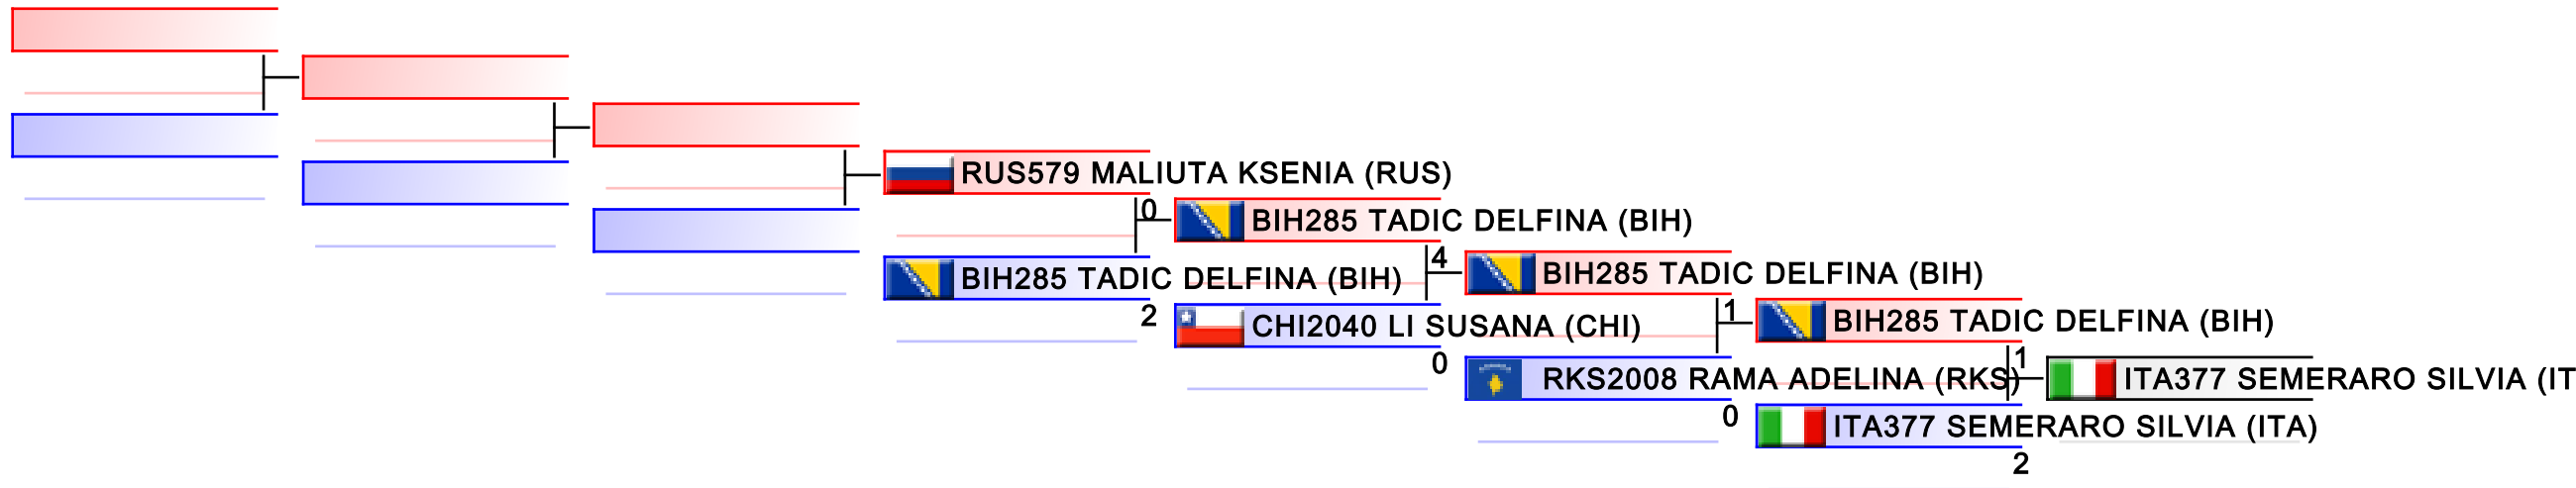

U21 Kumite Female -68 kg

World Junior, Cadet and U21 Championships 2015

WKF Manager (c) WKF and sportdata GmbH & Co KG 2000-2015(2015-11-15 17:57) v 8.4.0 build 1 License: SDIL Sportdata Internal License (expire 2016-01-01)

Tatami
3

Pool
2,1