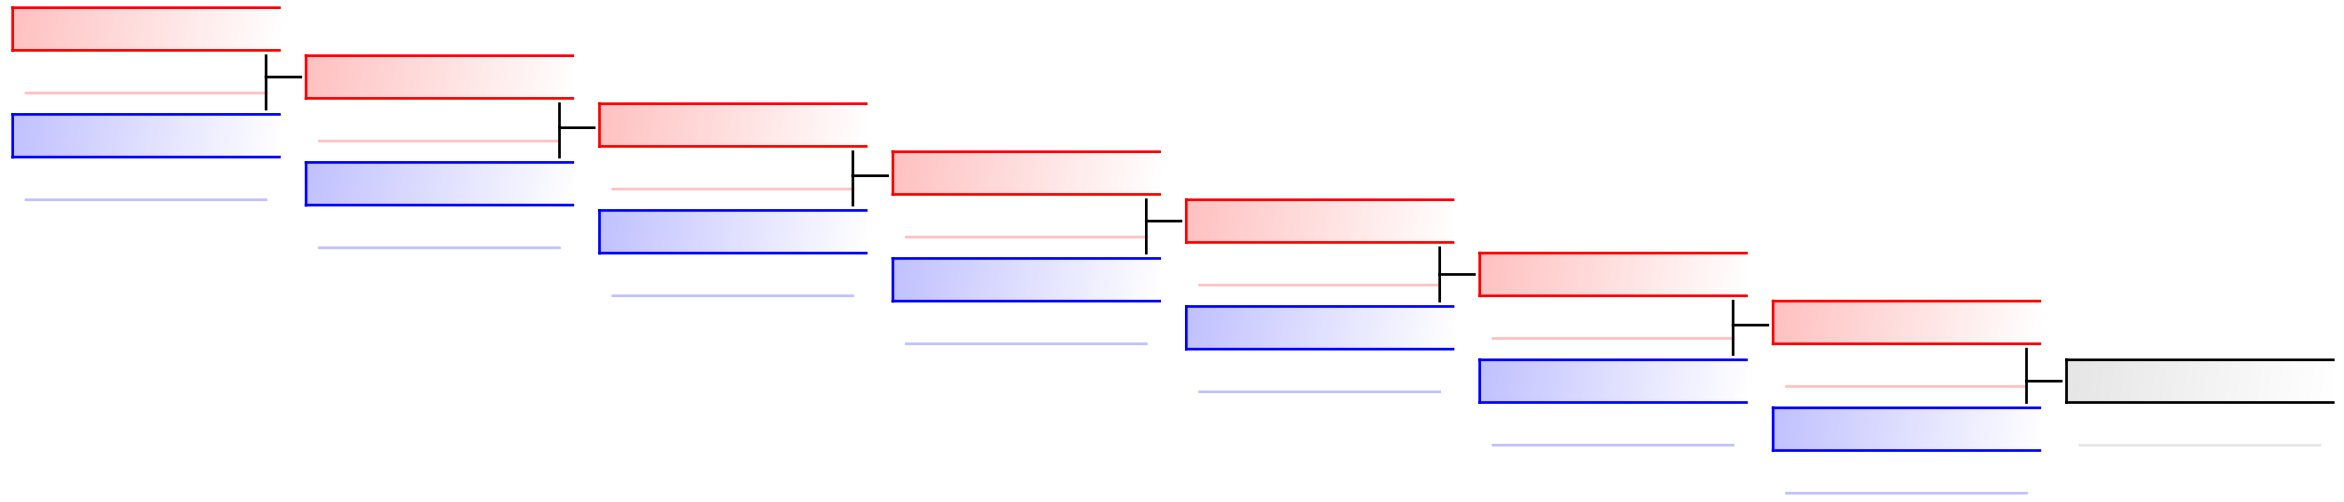

REPECHAGE: U21 Kumite Male -75 kg(2)