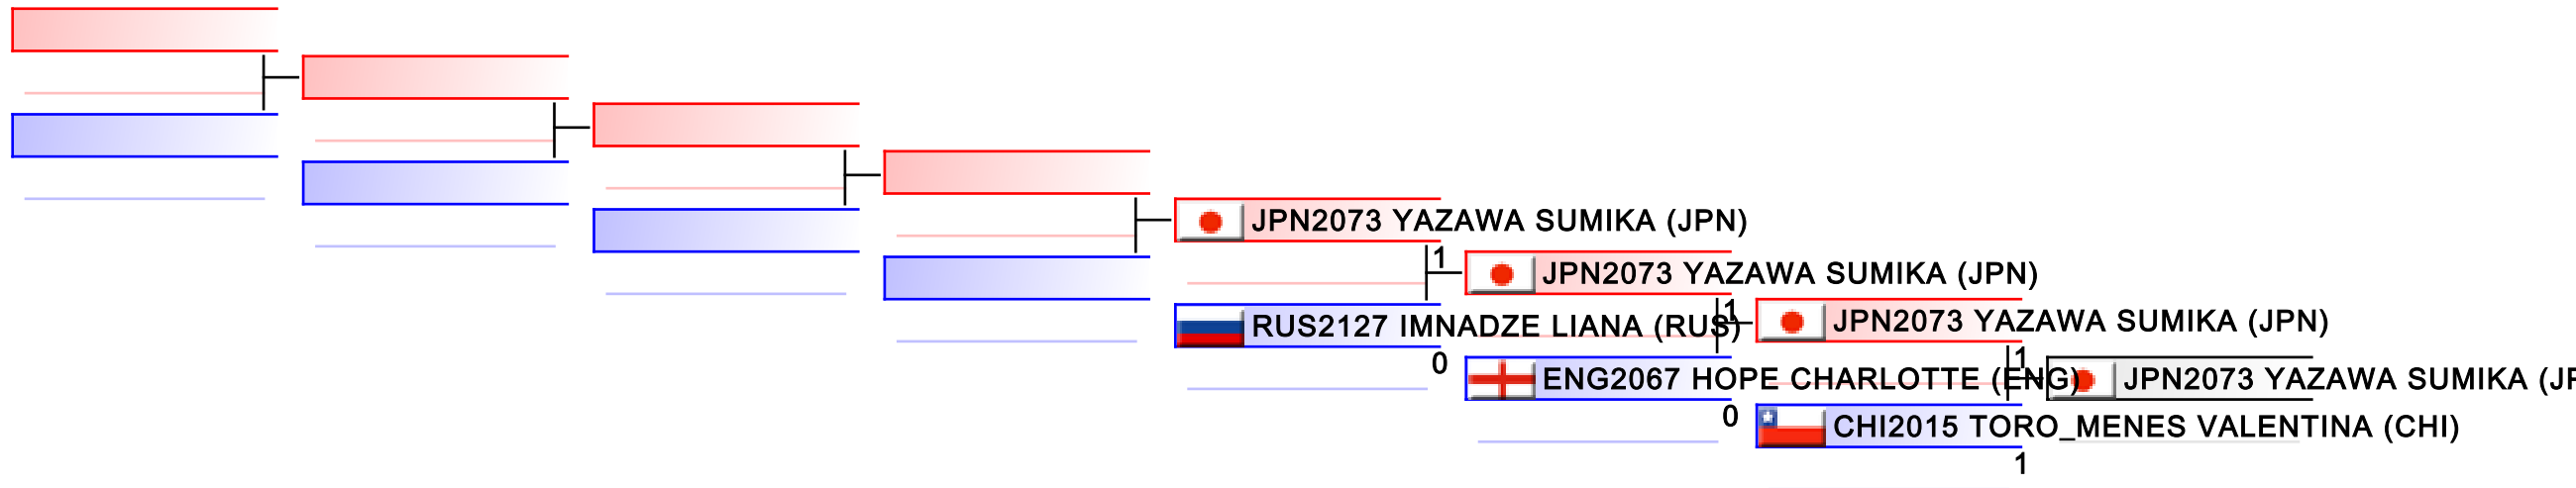

Cadet Kumite Female -54 kg

World Junior, Cadet and U21 Championships 2015

WKF Manager (c) WKF and sportdata GmbH & Co KG 2000-2015(2015-11-15 17:57) v 8.4.0 build 1 License: SDIL Sportdata Internal License (expire 2016-01-01)

Tatami
4

Pool
2