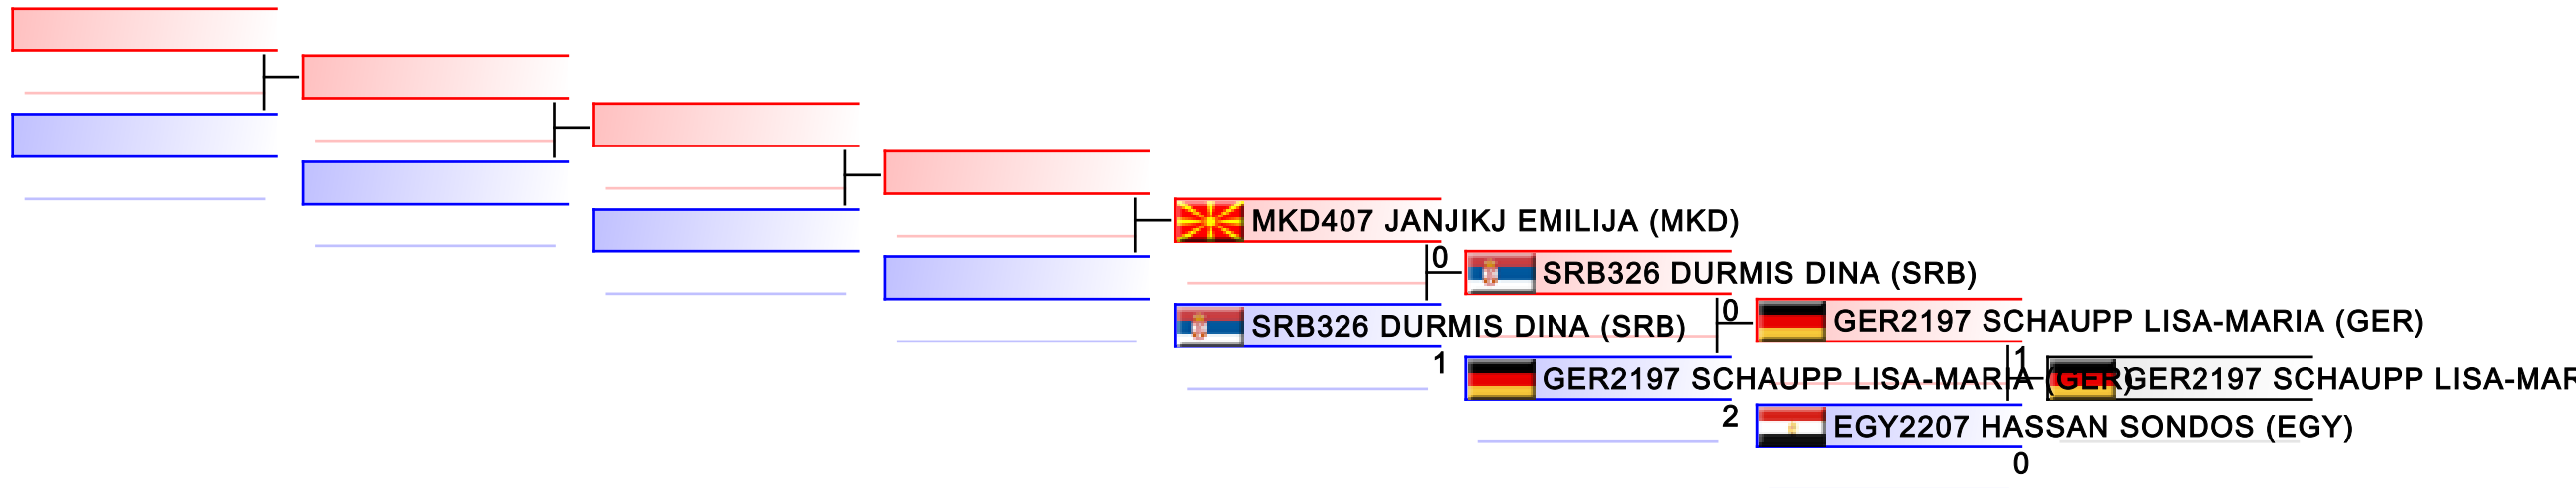

Cadet Kumite Female 54+ kg

World Junior, Cadet and U21 Championships 2015

WKF Manager (c) WKF and sportdata GmbH & Co KG 2000-2015(2015-11-15 17:57) v 8.4.0 build 1 License: SDIL Sportdata Internal License (expire 2016-01-01)

Tatami
5

Pool
1