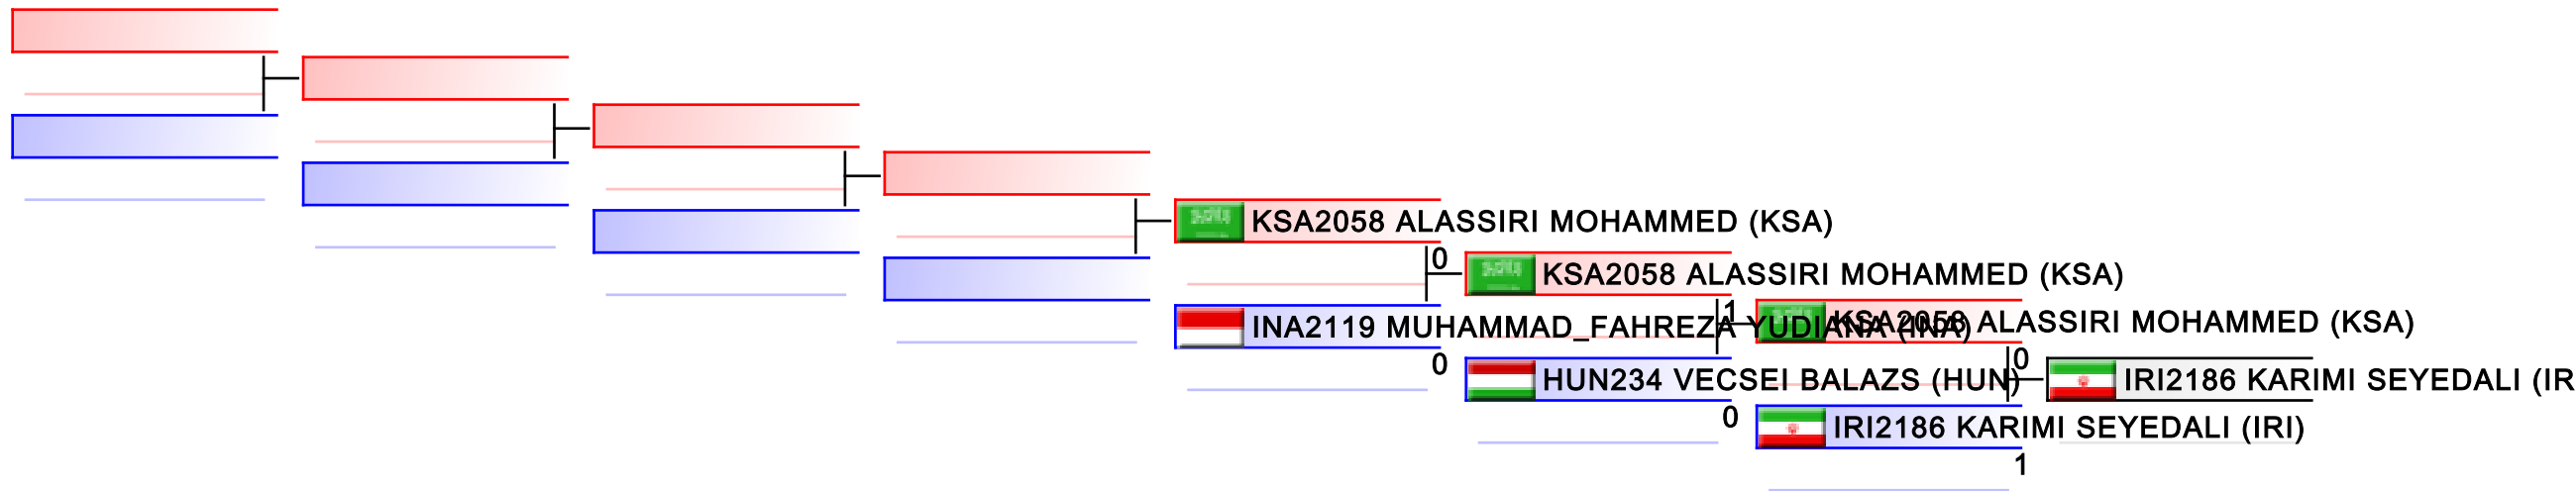

REPECHAGE: Cadet Kumite Male -57 kg(1,2)