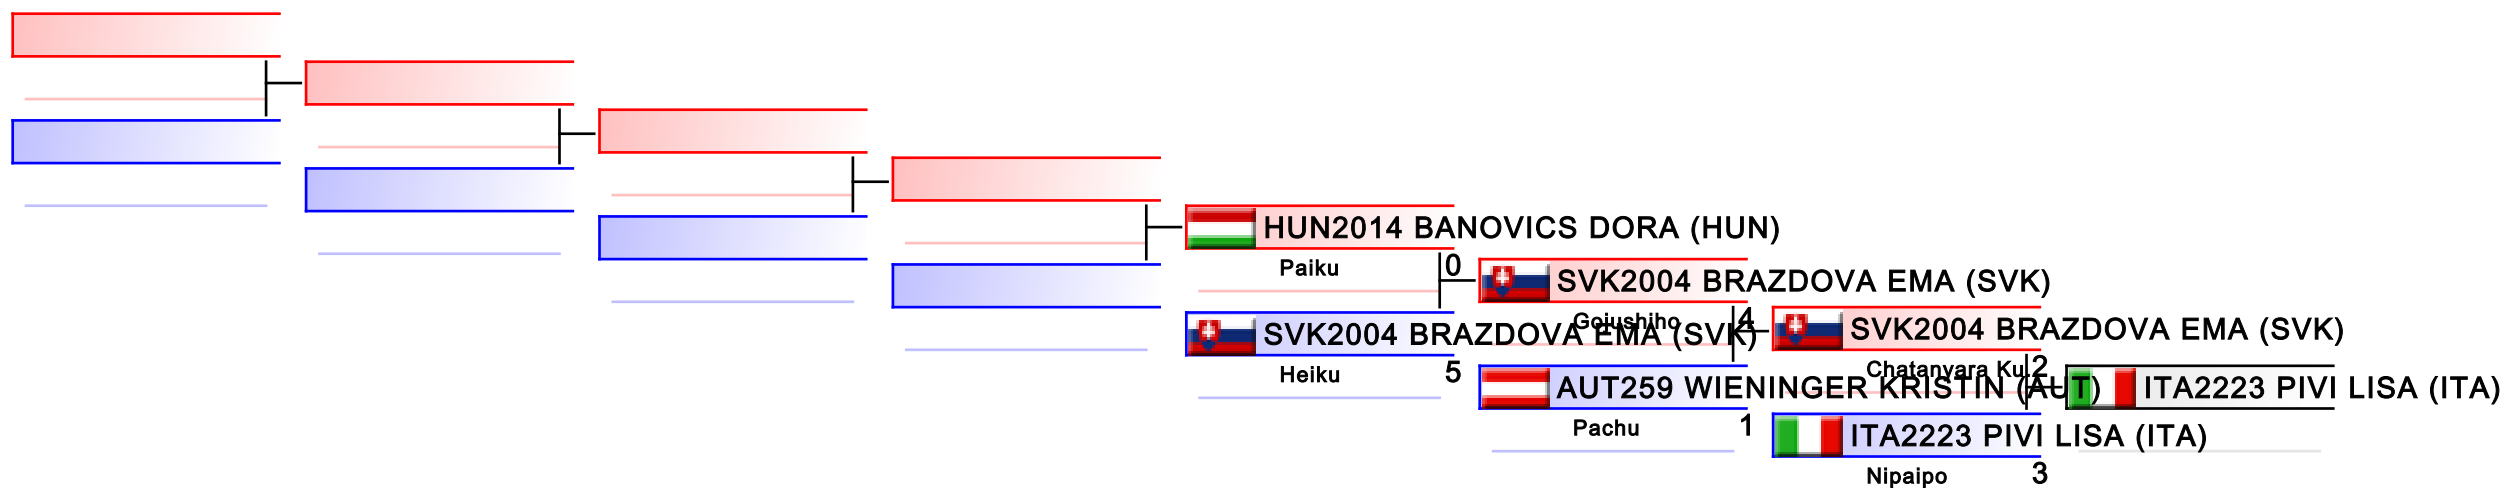

REPECHAGE: Junior Kata Female(1,2)