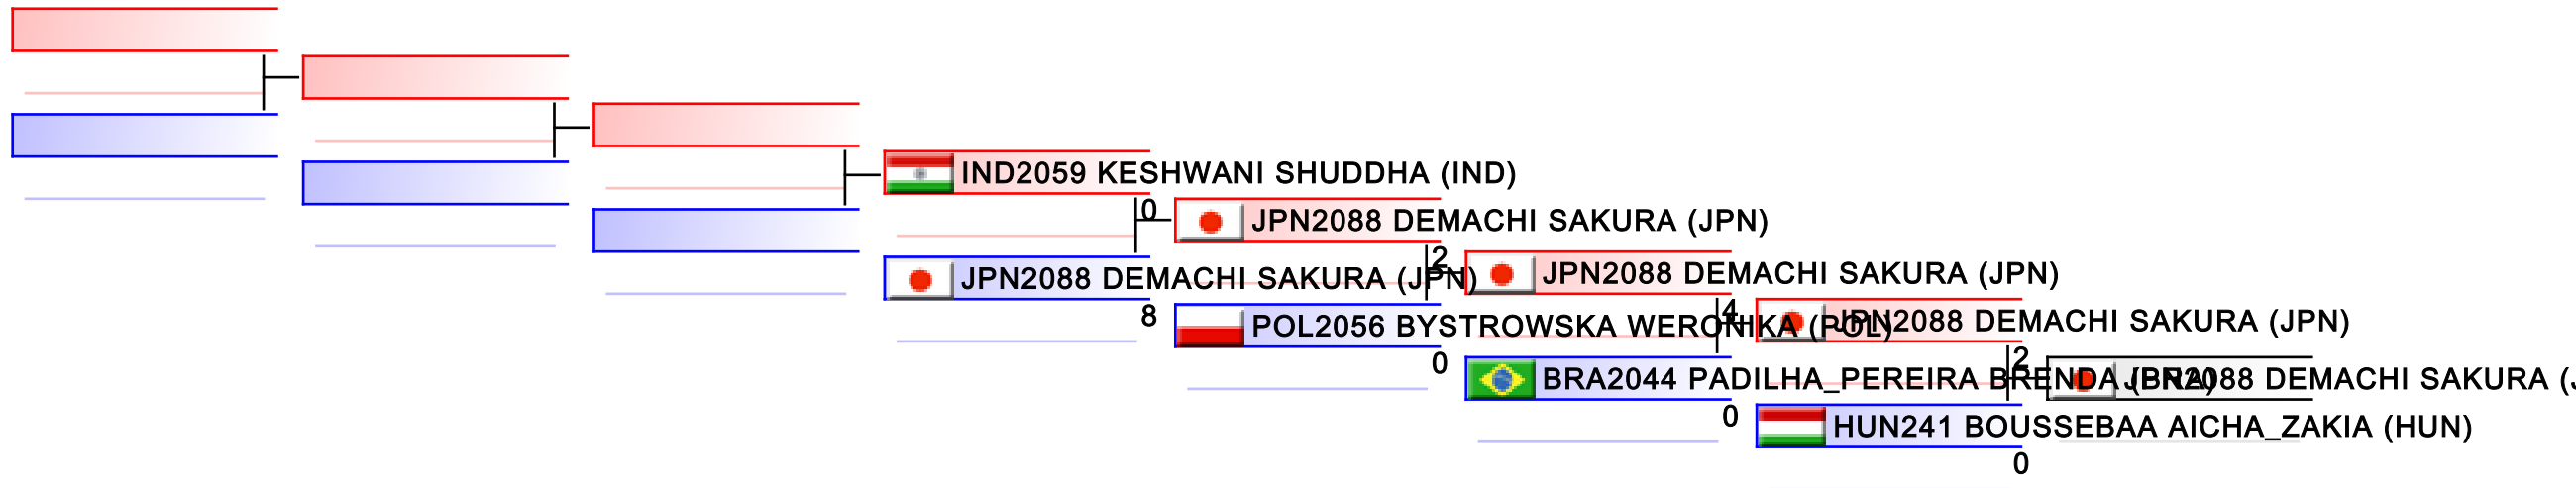

Junior Kumite Female 59+ kg

World Junior, Cadet and U21 Championships 2015

WKF Manager (c) WKF and sportdata GmbH & Co KG 2000-2015(2015-11-15 17:57) v 8.4.0 build 1 License: SDIL Sportdata Internal License (expire 2016-01-01)

Tatami
4

Pool
1,2