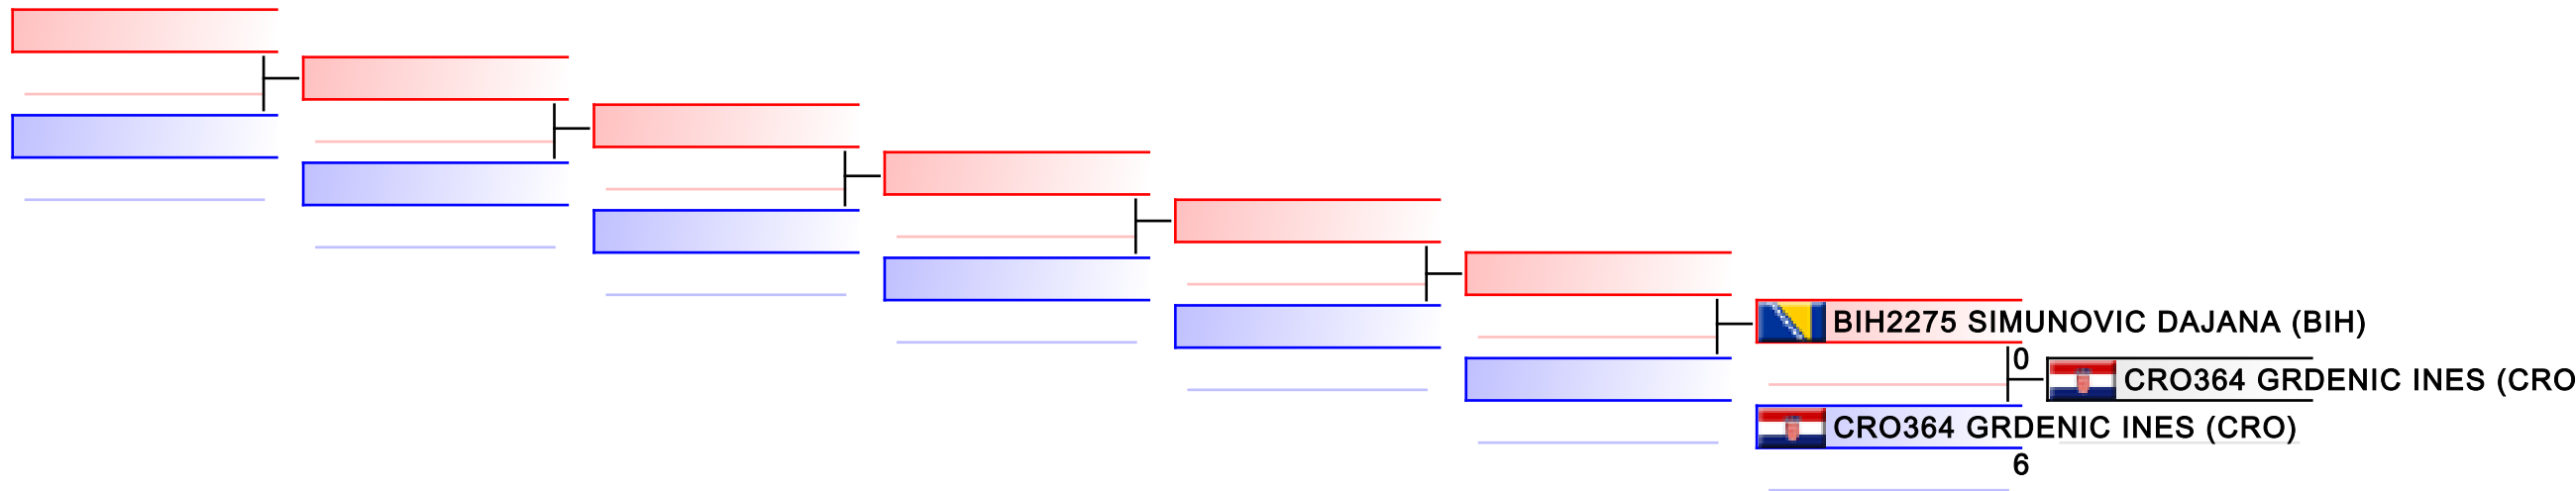

REPECHAGE: Junior Kumite Female -48 kg(1)