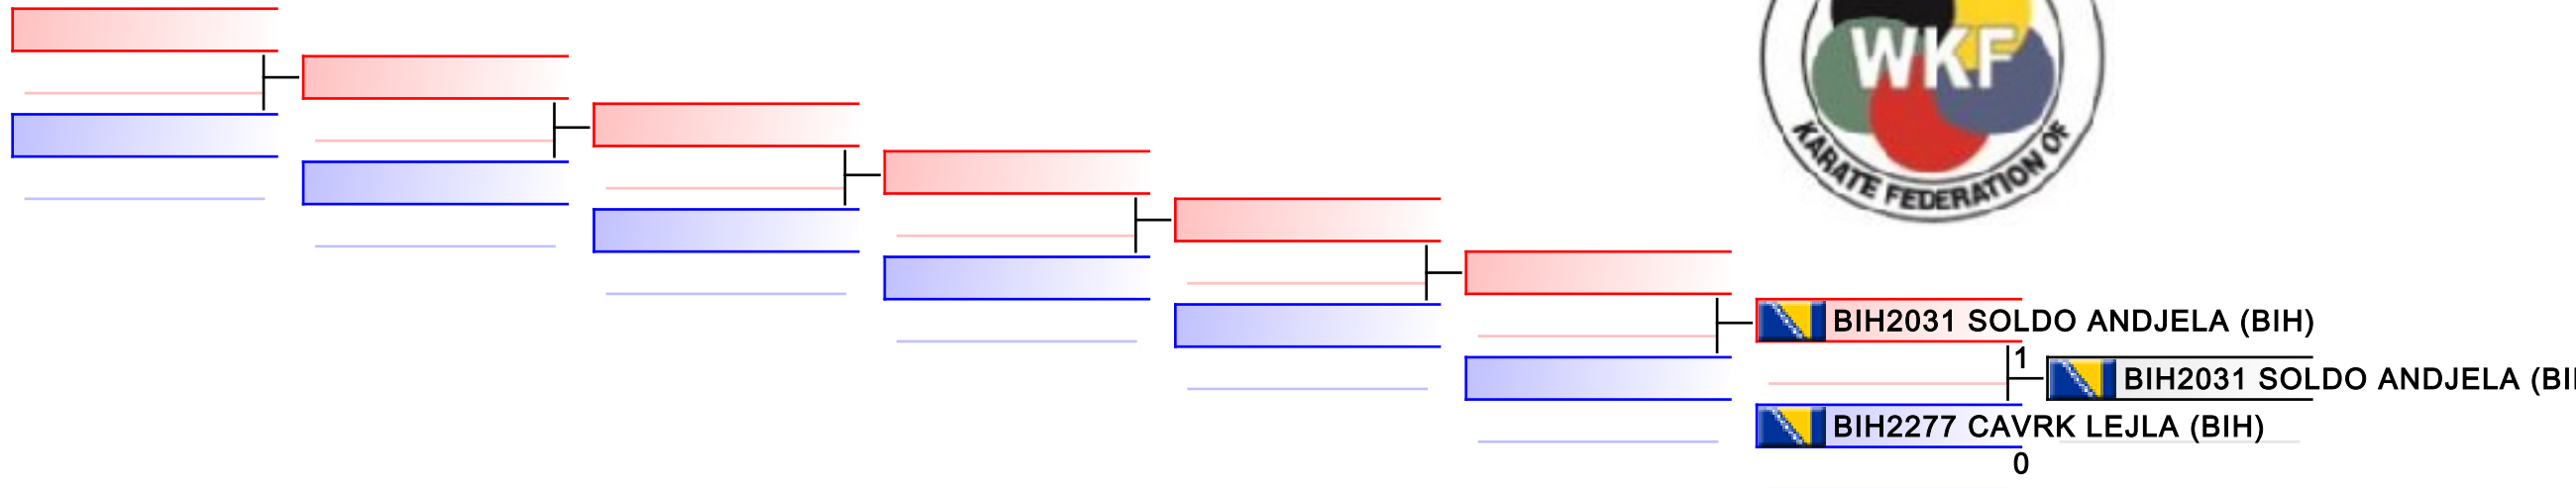

Junior Kumite Female -48 kg

16th Balkan Karate Championships for Cadets, Juniors and U21

WKF Manager (c) WKF and sportdata GmbH & Co KG 2000-2015(2015-12-11 17:33) v 8.4.0 build 1 License: SDIL Ideal Marku AUT 2015 (expire 2015-12-31)

Tatami
2

Pool
1