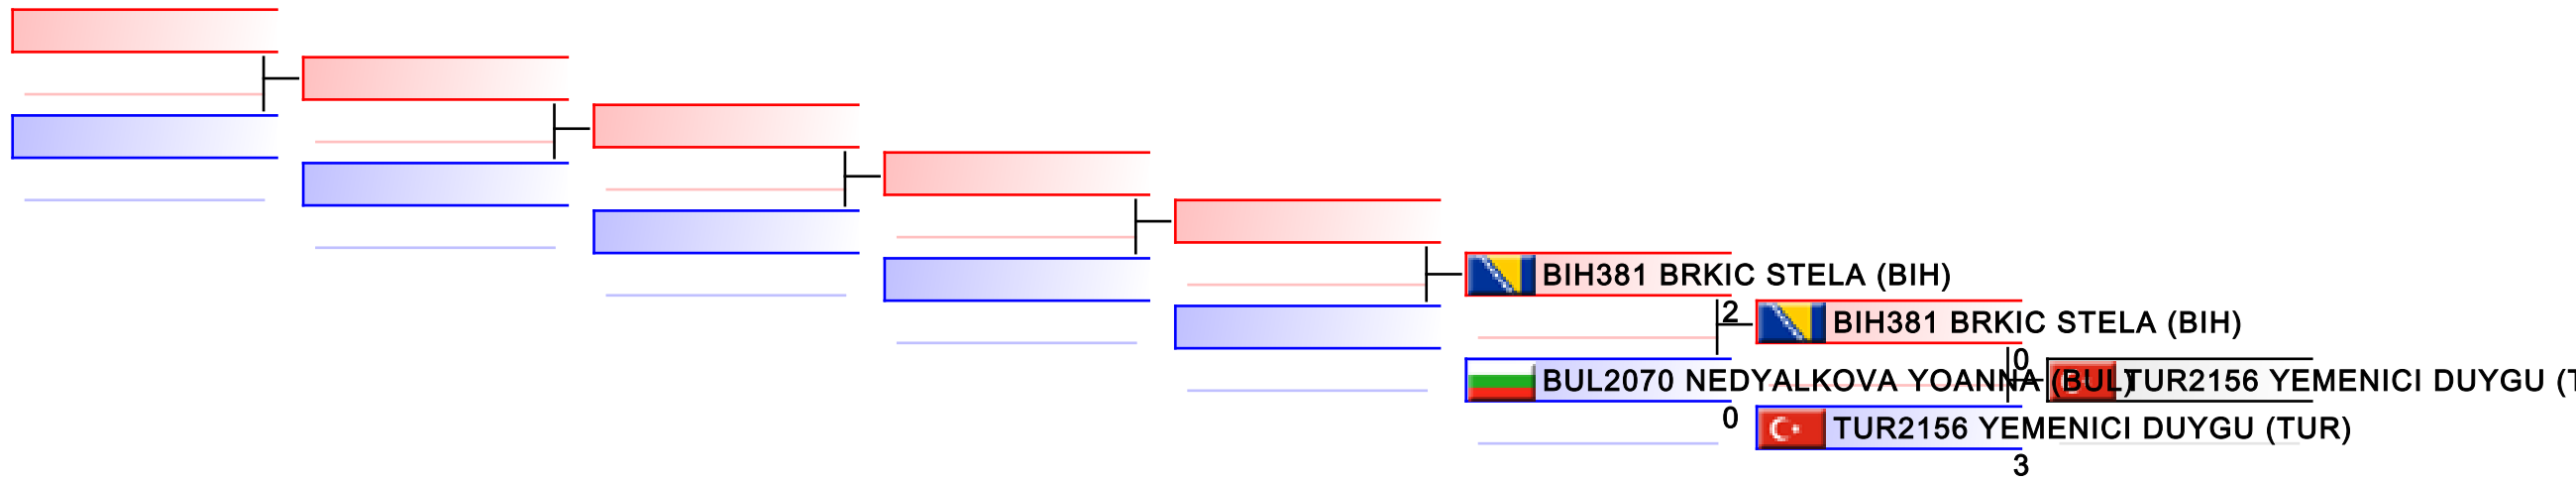

REPECHAGE: Cadet Kumite Female -47 kg(1)