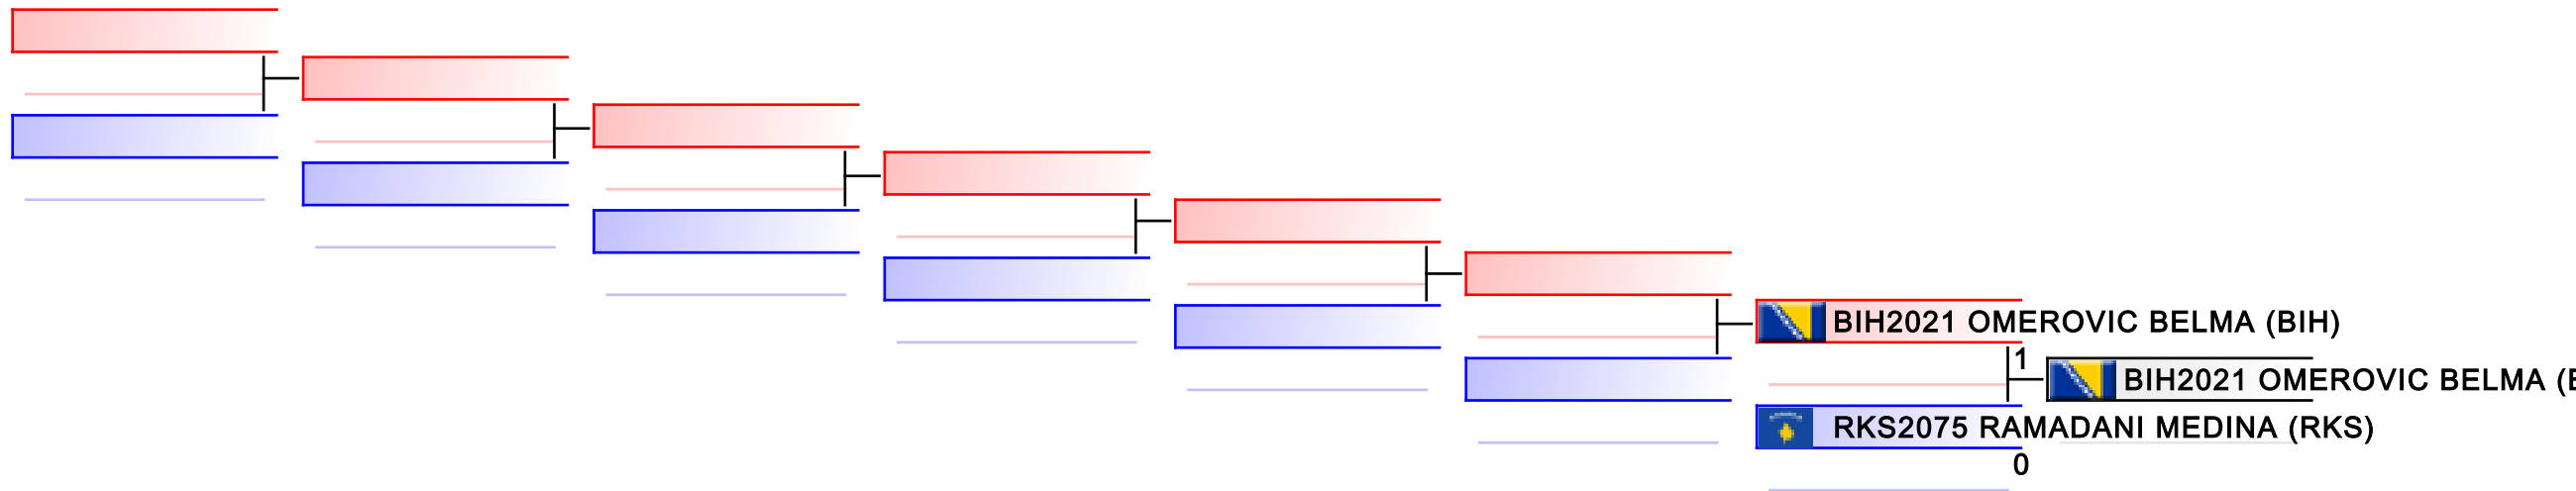

REPECHAGE: Junior Kumite Female -53 kg(1)