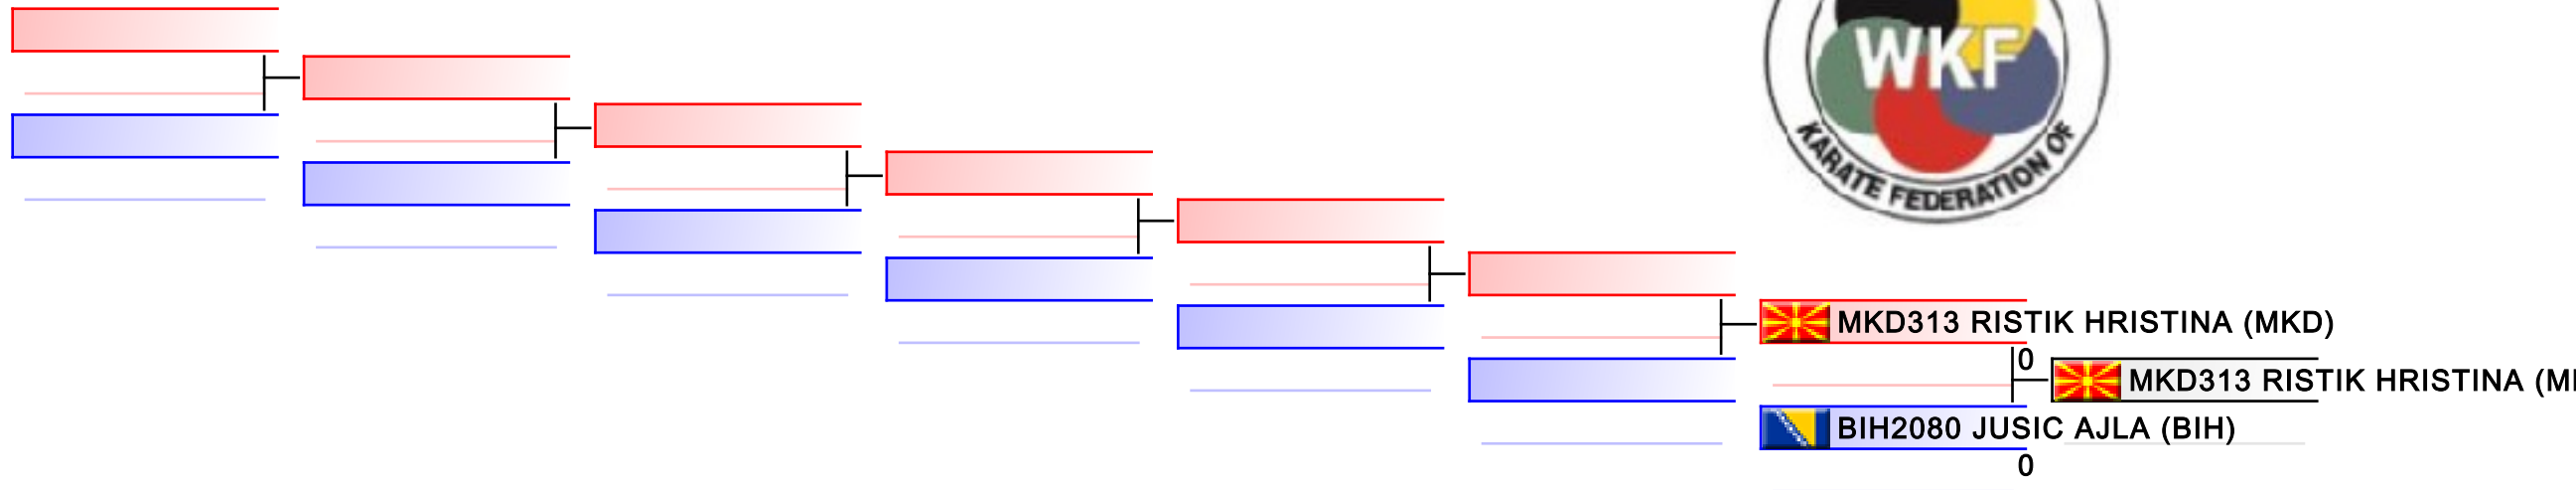

U21 Kumite Female -50 kg

16th Balkan Karate Championships for Cadets, Juniors and U21

WKF Manager (c) WKF and sportdata GmbH & Co KG 2000-2015(2015-12-11 17:33) v 8.4.0 build 1 License: SDIL Ideal Marku AUT 2015 (expire 2015-12-31)

Tatami
1

Pool
1