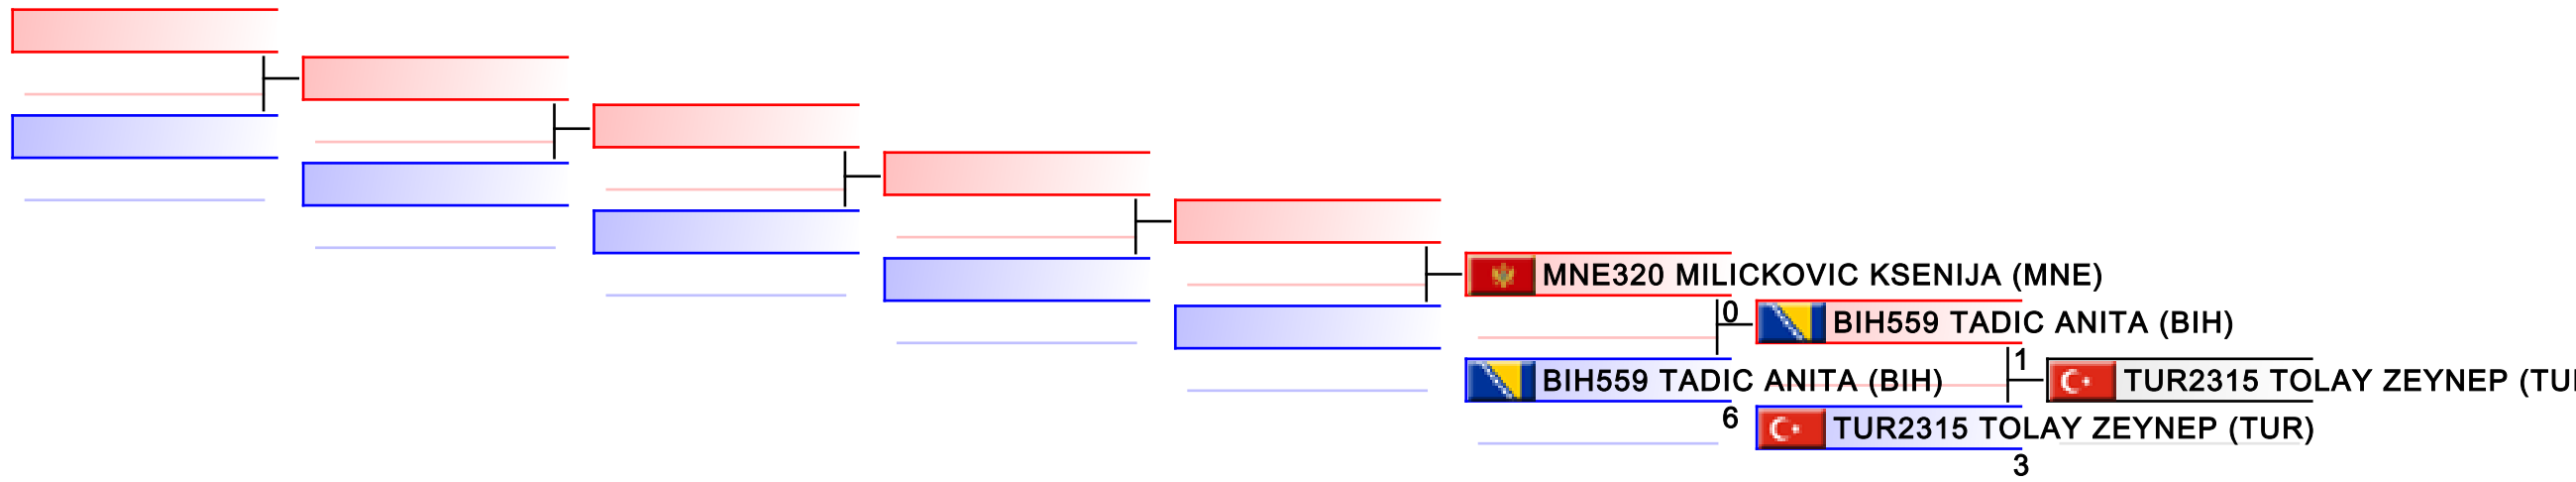

REPECHAGE: Junior Kumite Female -59 kg(1)