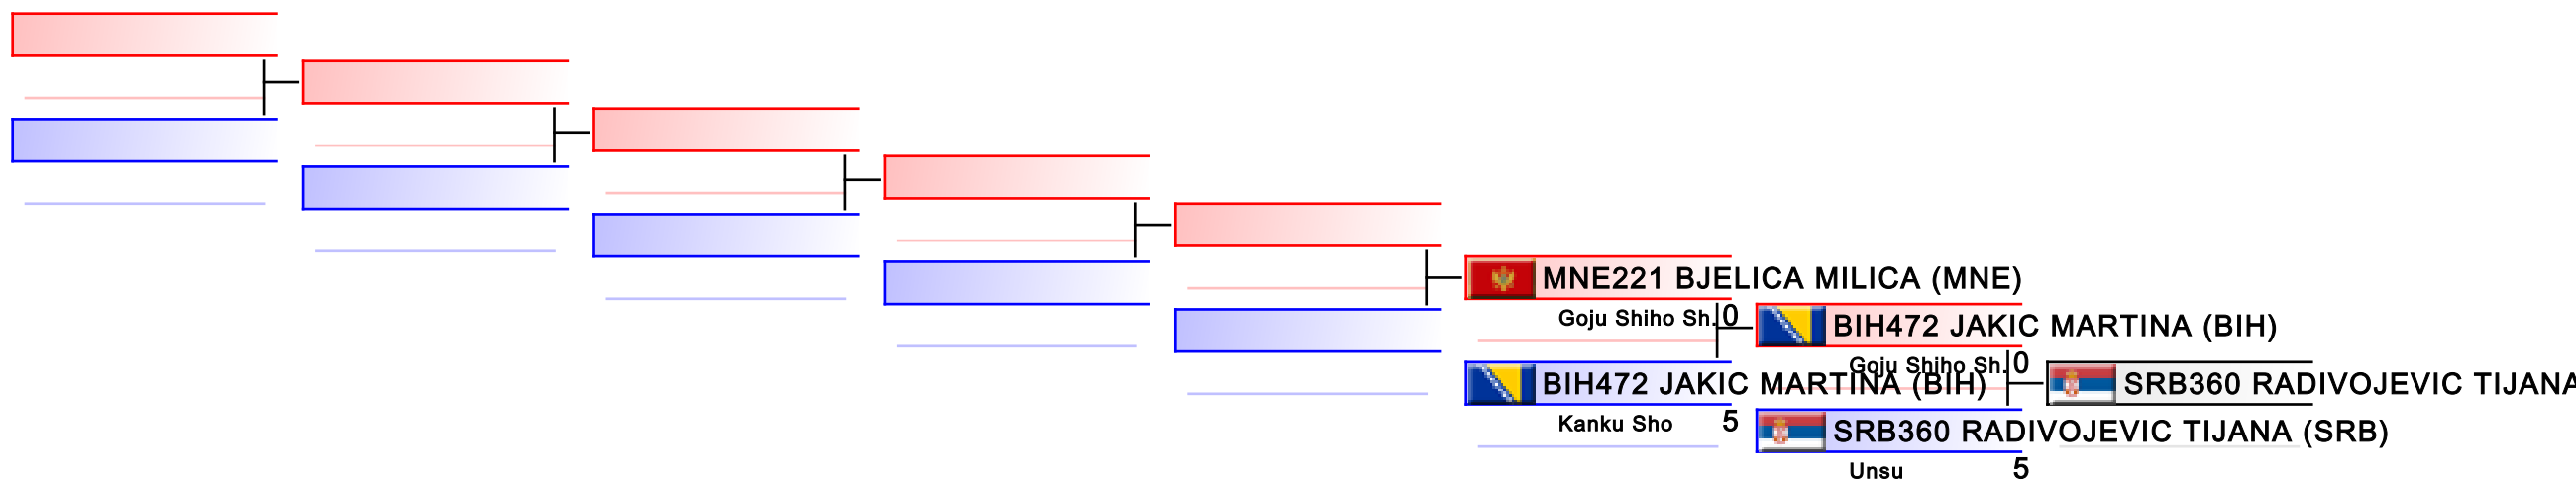

REPECHAGE: Junior Kata Female(1)