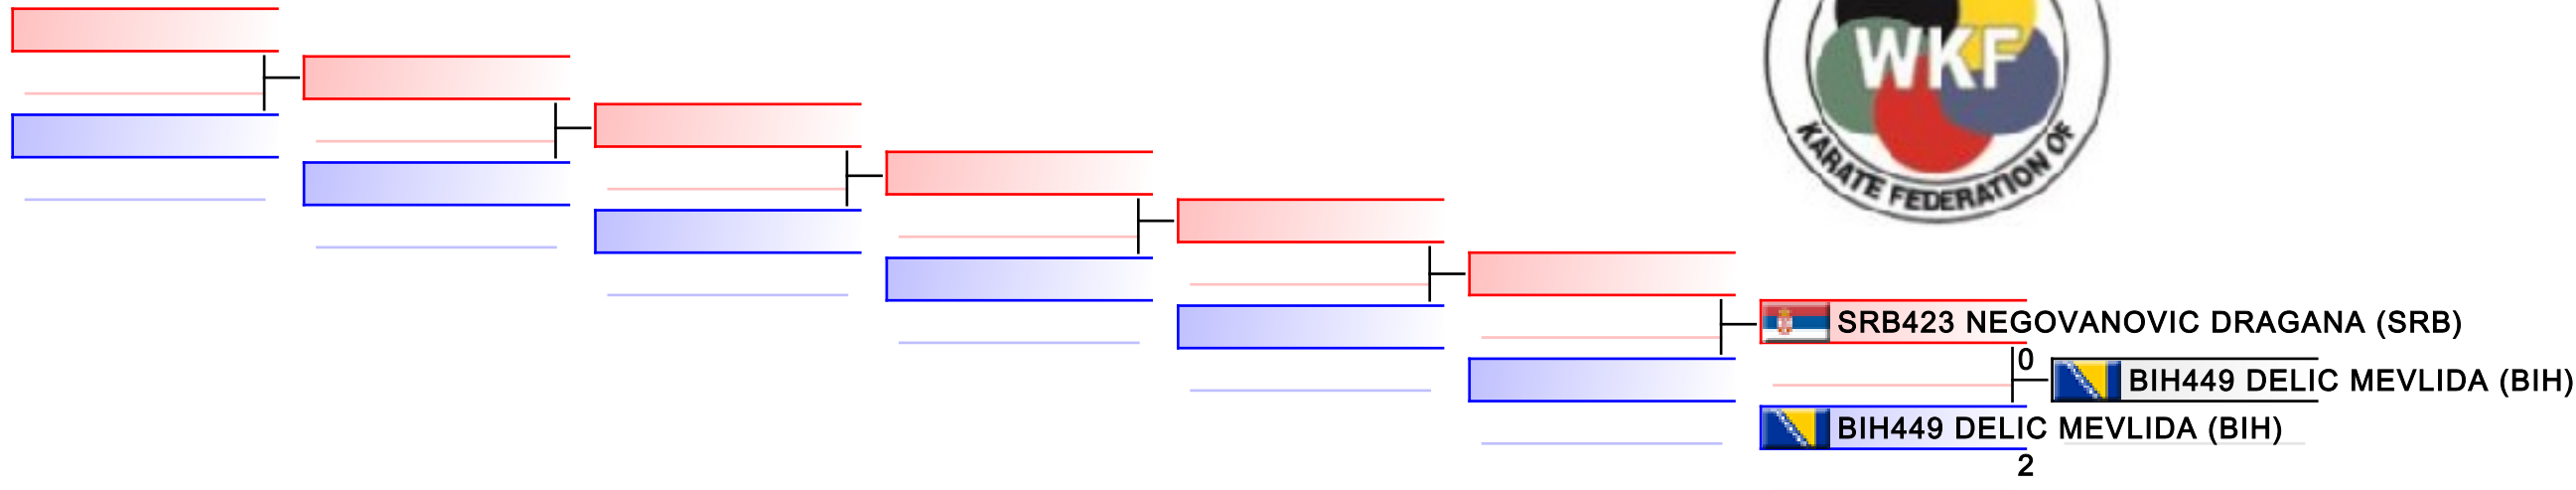

U21 Kumite Female -50 kg

16th Balkan Karate Championships for Cadets, Juniors and U21

WKF Manager (c) WKF and sportdata GmbH & Co KG 2000-2015(2015-12-11 17:33) v 8.4.0 build 1 License: SDIL Ideal Marku AUT 2015 (expire 2015-12-31)

Tatami
2

Pool
2