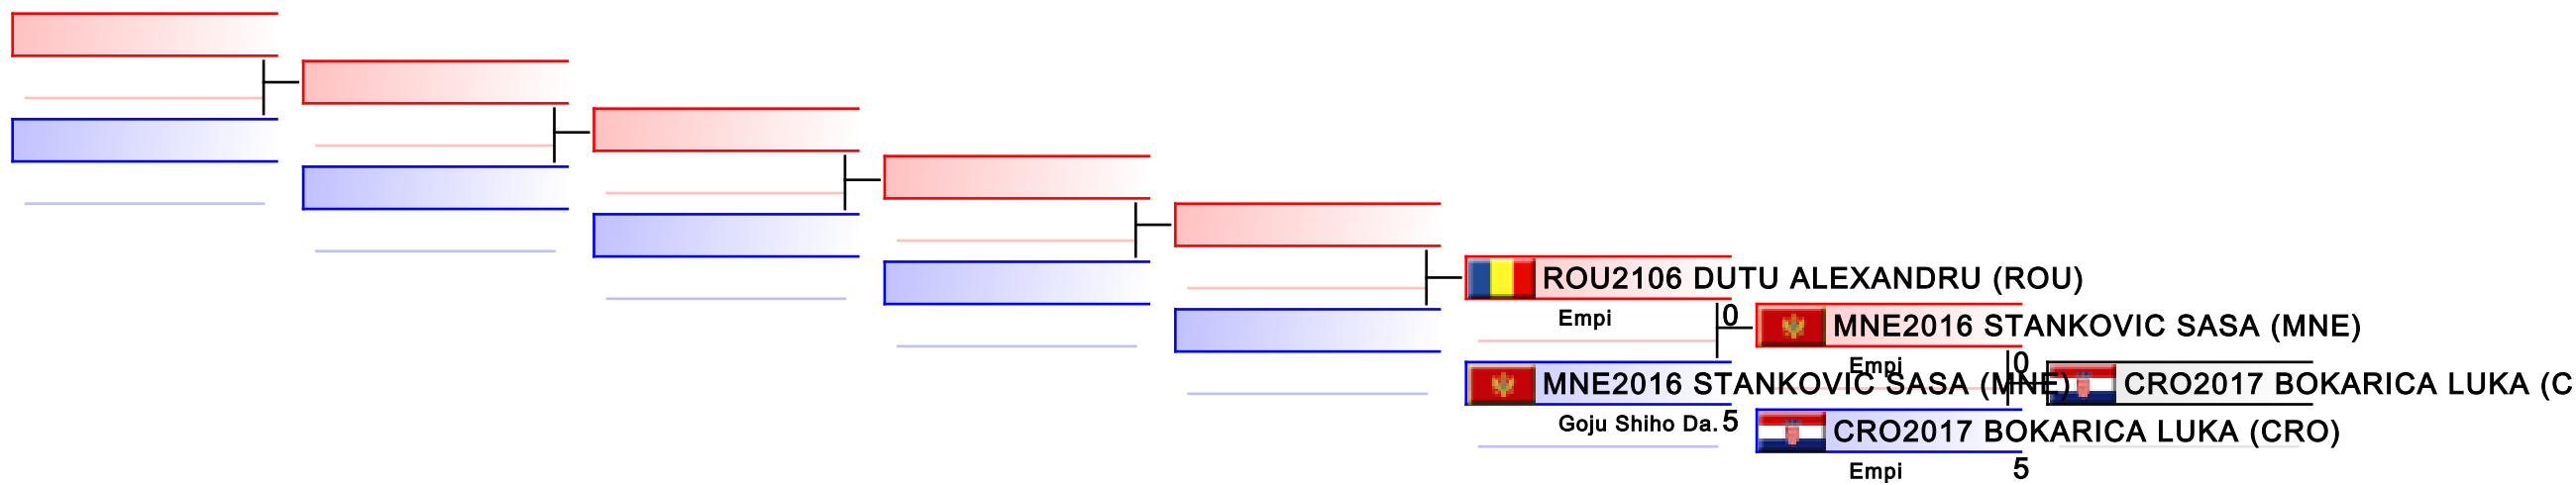

REPECHAGE: Junior Kata Male(1)