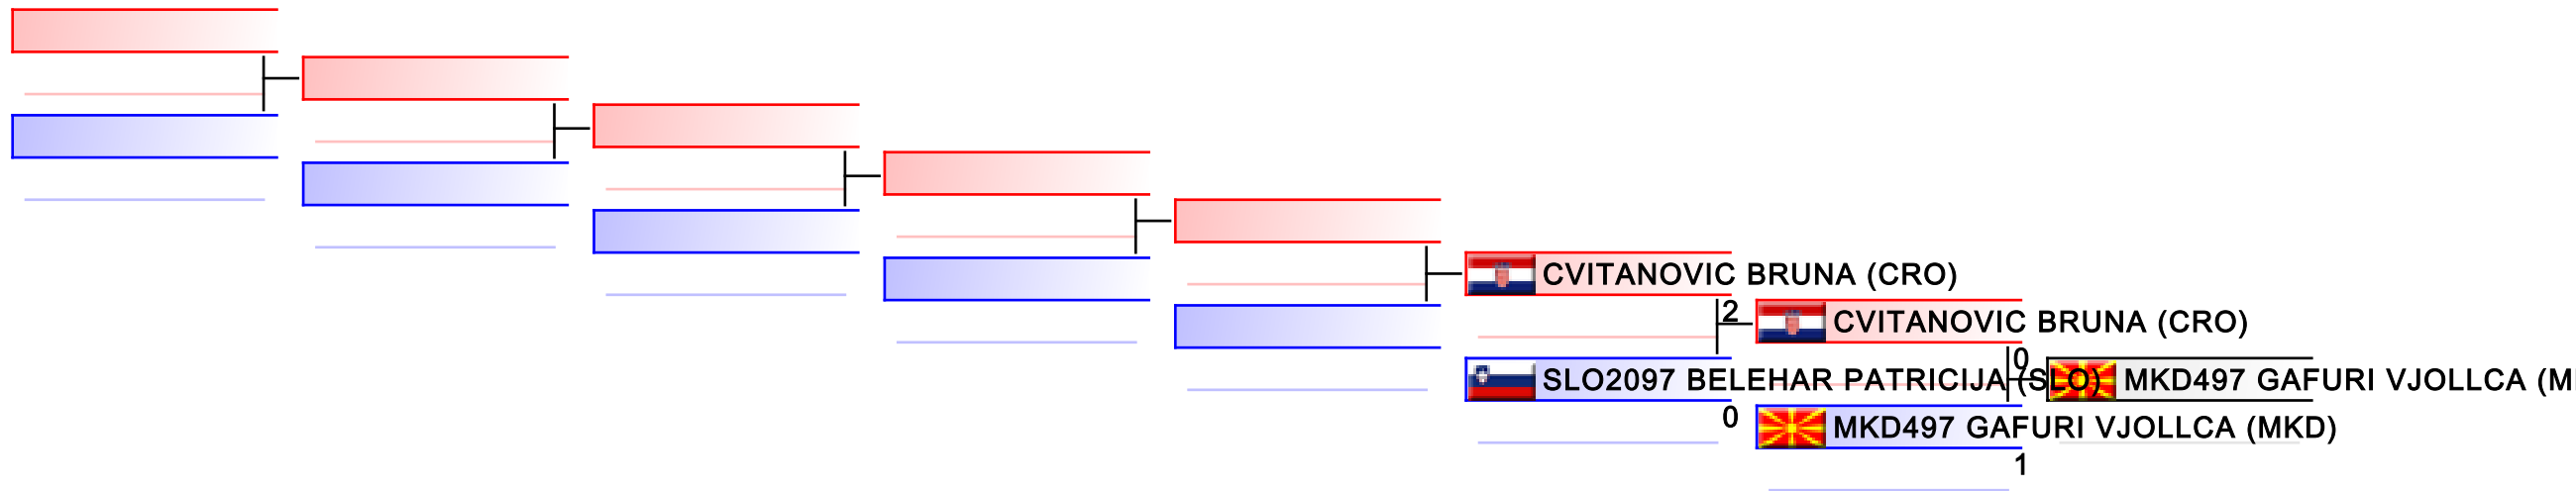

REPECHAGE: Cadet Kumite Female -54 kg(1)