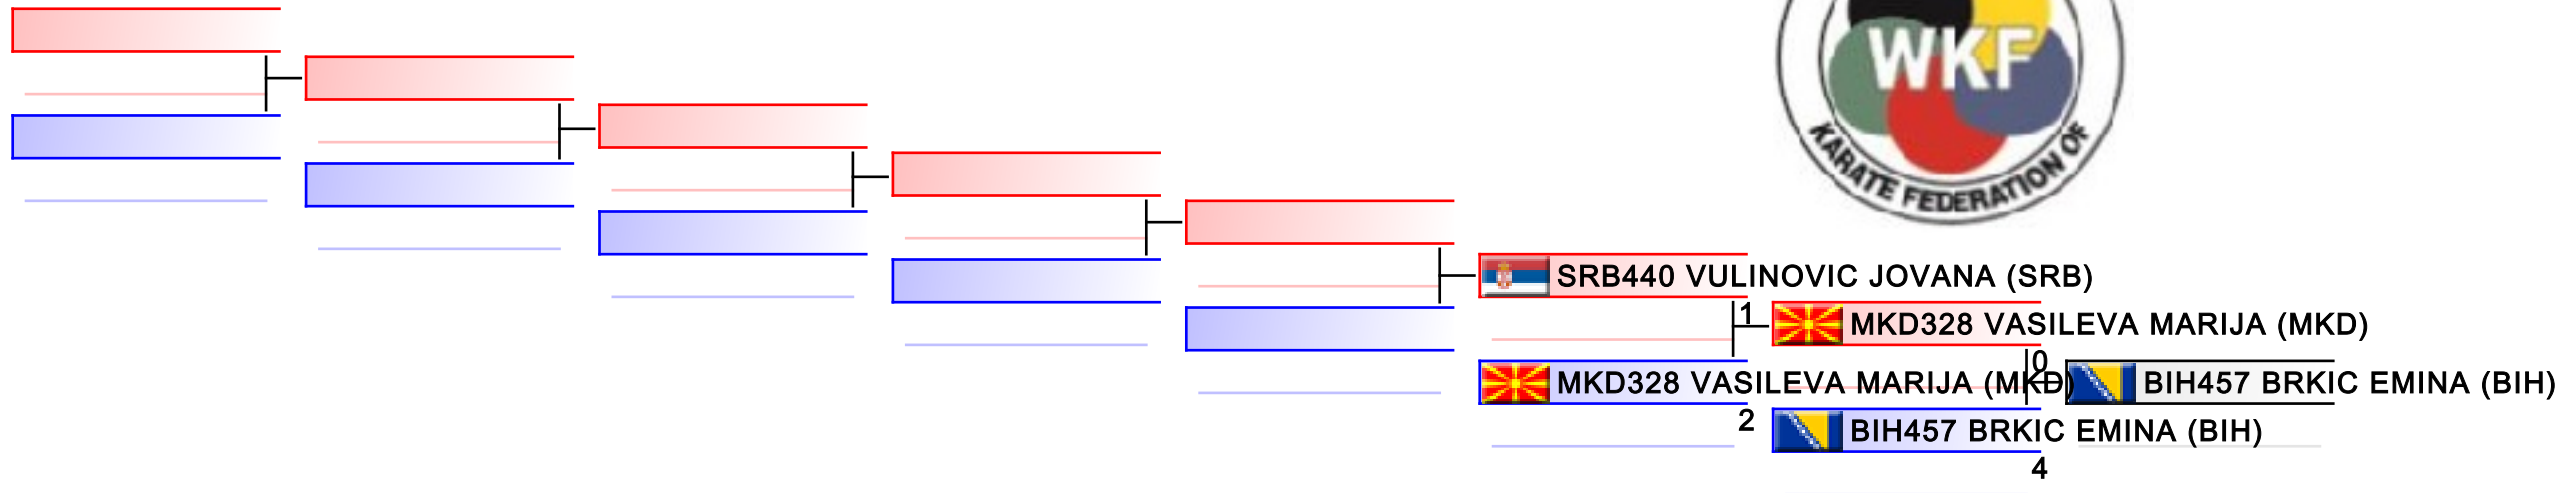

U21 Kumite Female -68 kg

16th Balkan Karate Championships for Cadets, Juniors and U21

WKF Manager (c) WKF and sportdata GmbH & Co KG 2000-2015(2015-12-11 17:33) v 8.4.0 build 1 License: SDIL Ideal Marku AUT 2015 (expire 2015-12-31)

Tatami
6

Pool
2