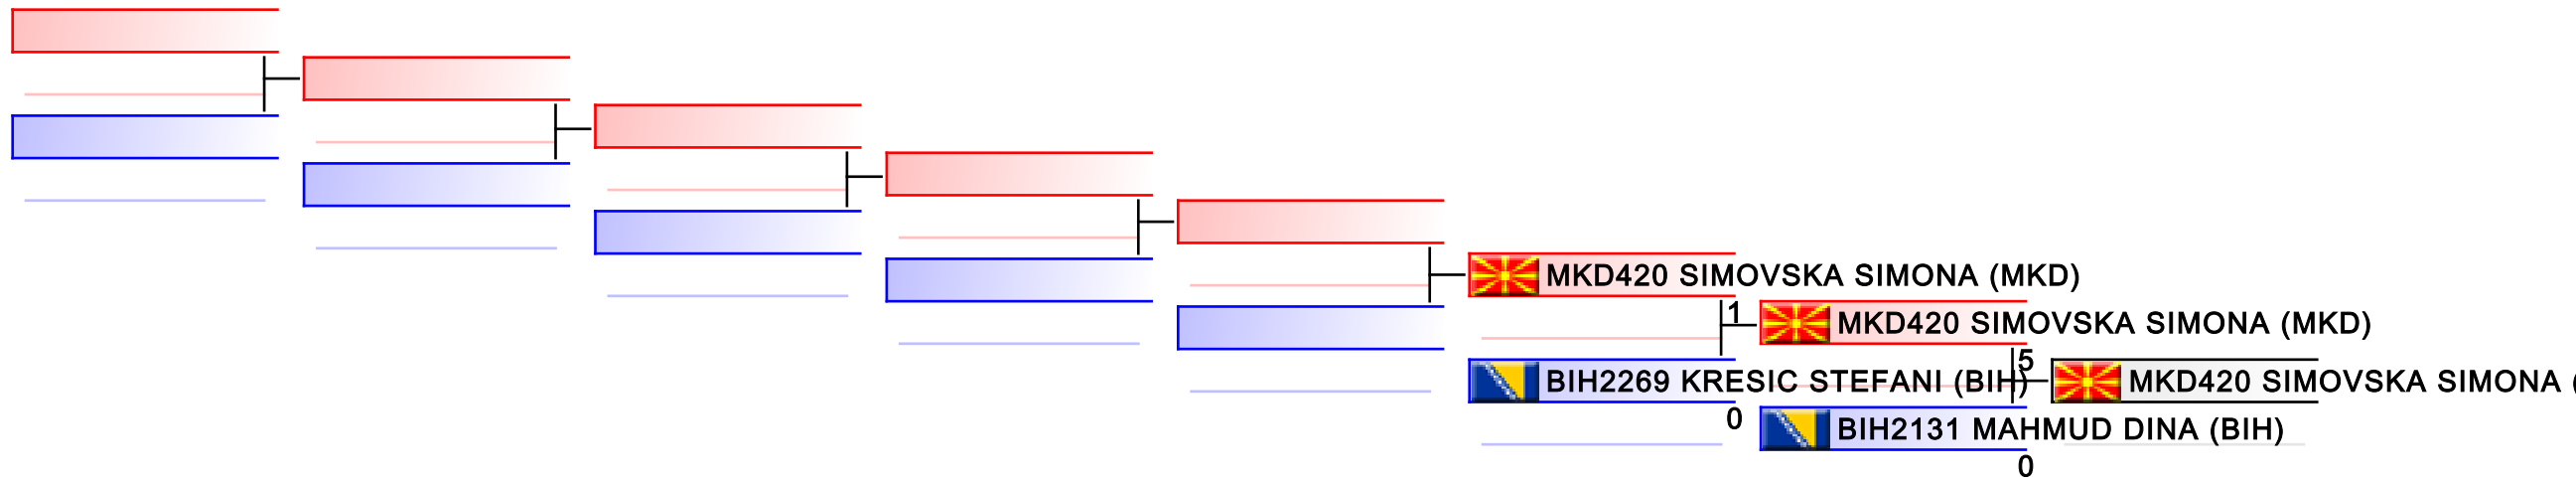

REPECHAGE: Cadet Kumite Female 54+ kg(1)