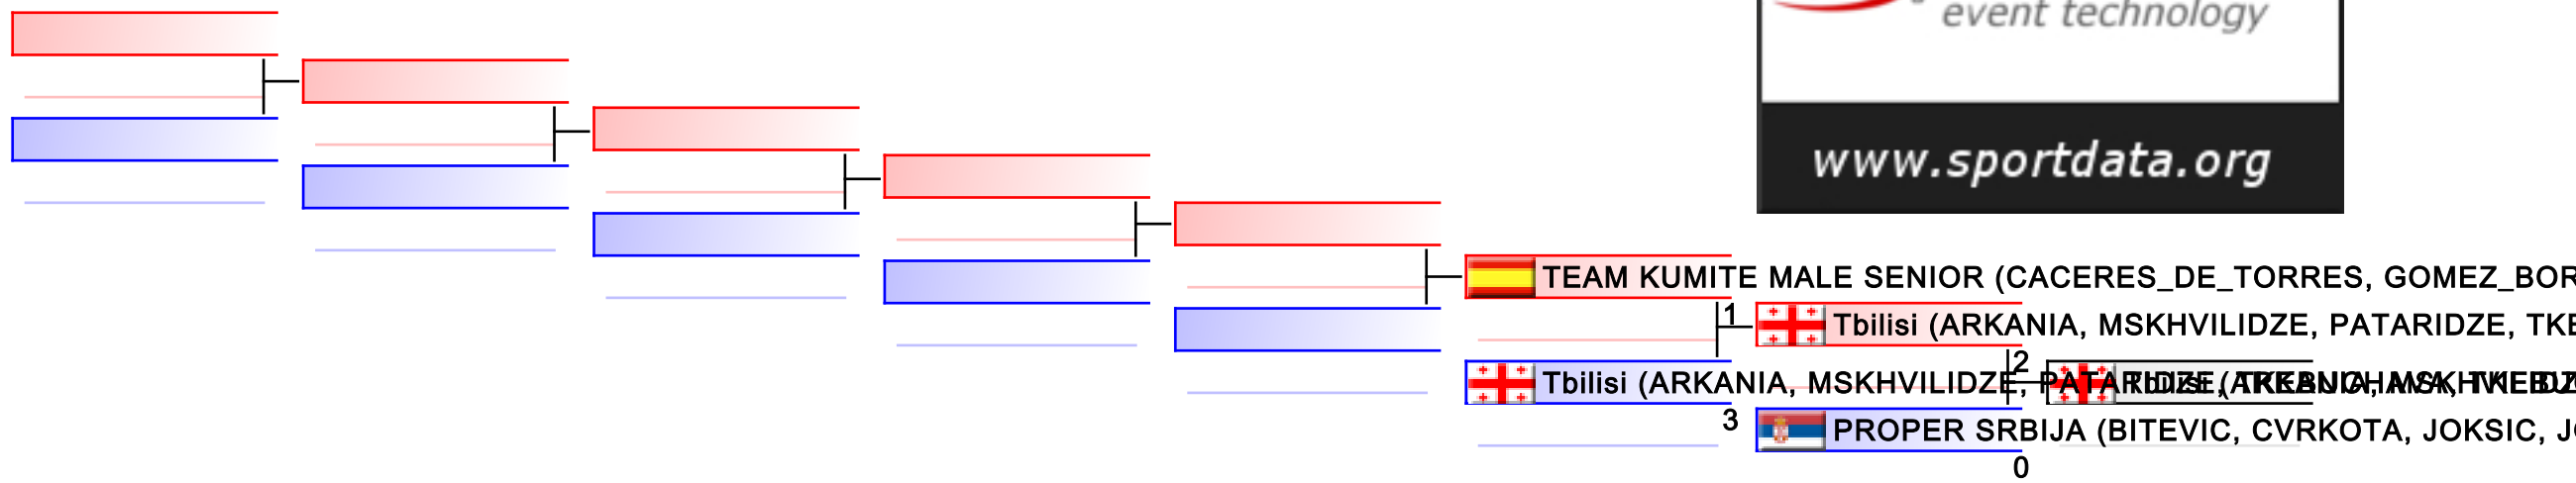

REPECHAGE: Male Team Kumite(1,2)

Referees: