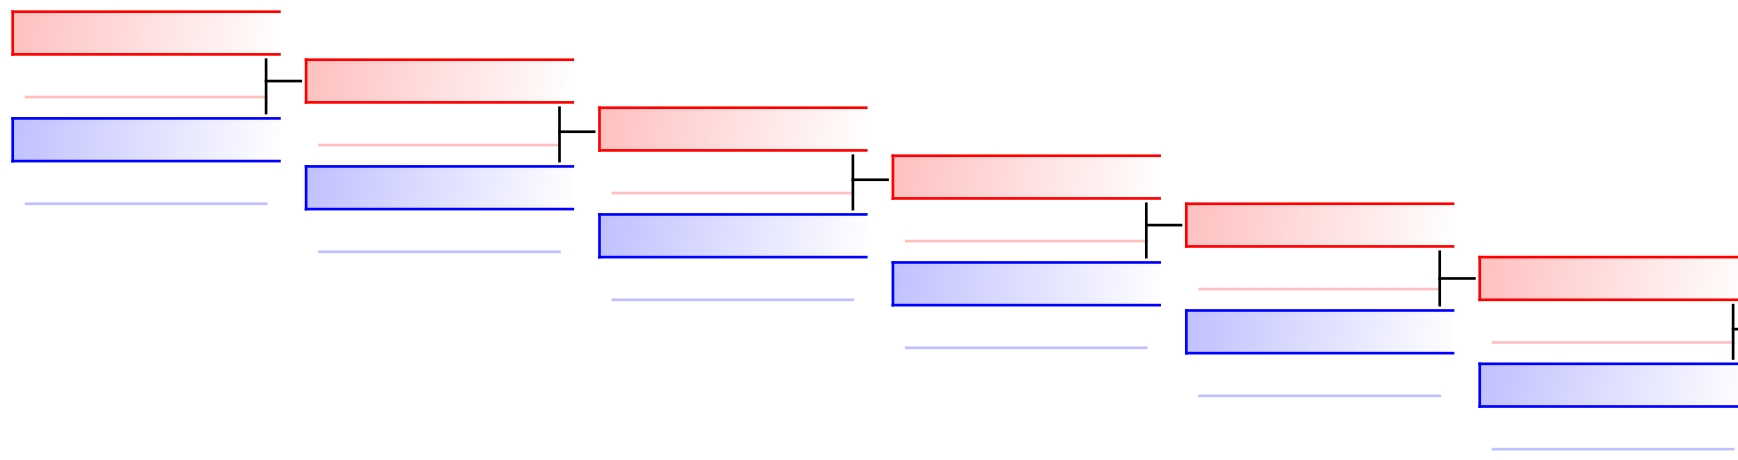

REPECHAGE: Female Team Kumite(1)

BEOGRAD (COMAGIC, LUCIC, MILIVOJCEVIC, VIC...)
BEOGRAD (COMAGIC, LUCIC, ...)
EAST SLOVAK KARATE UNION (MACEJKOVA, SC...)
EAST SLOVAK KARATE UNION (MACEJKOVA, SC...)

Referees: