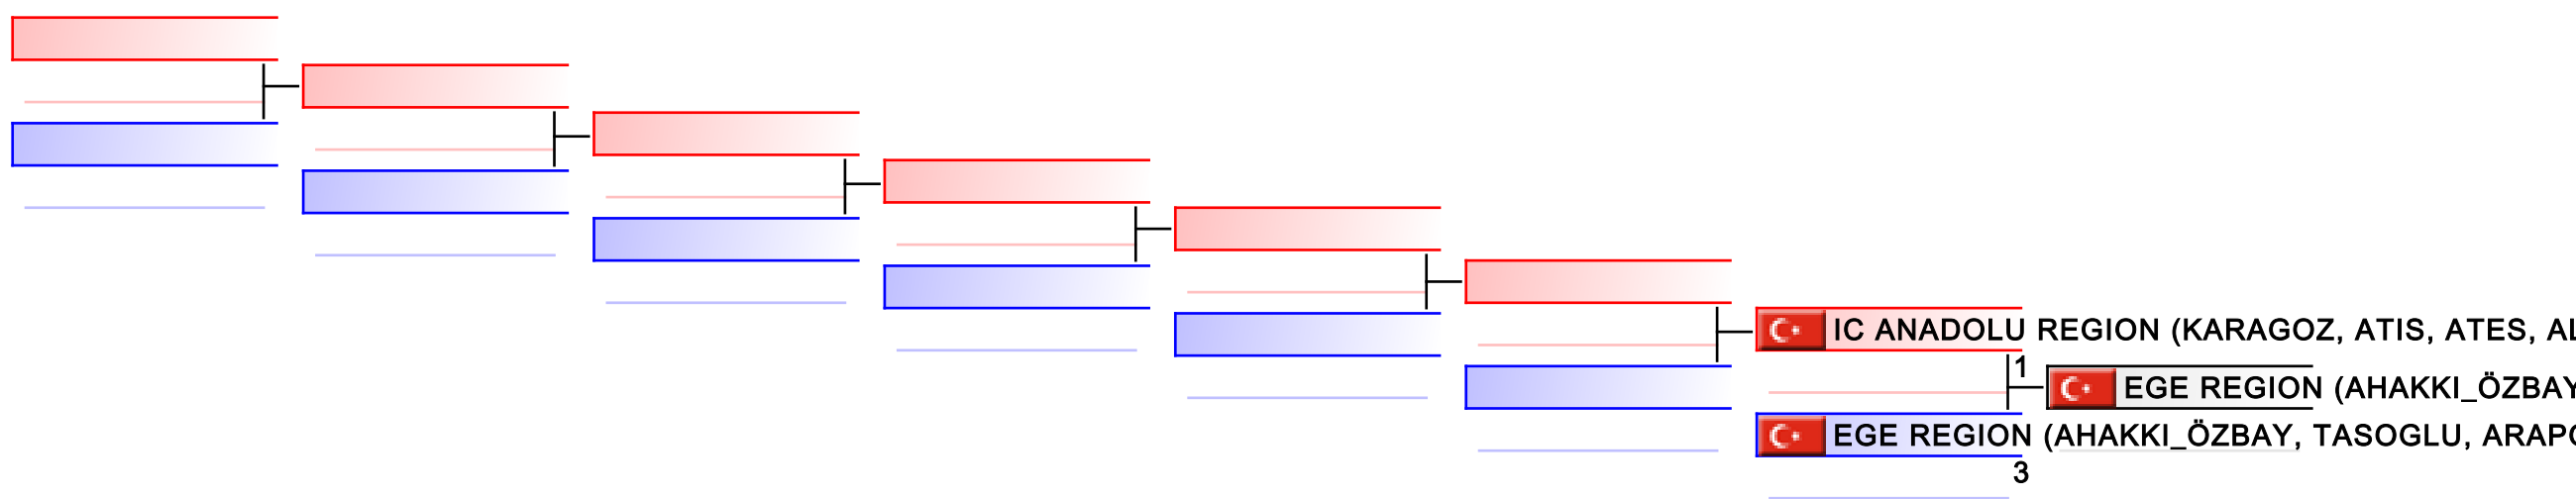

REPECHAGE: Male Team Kumite(1,2)