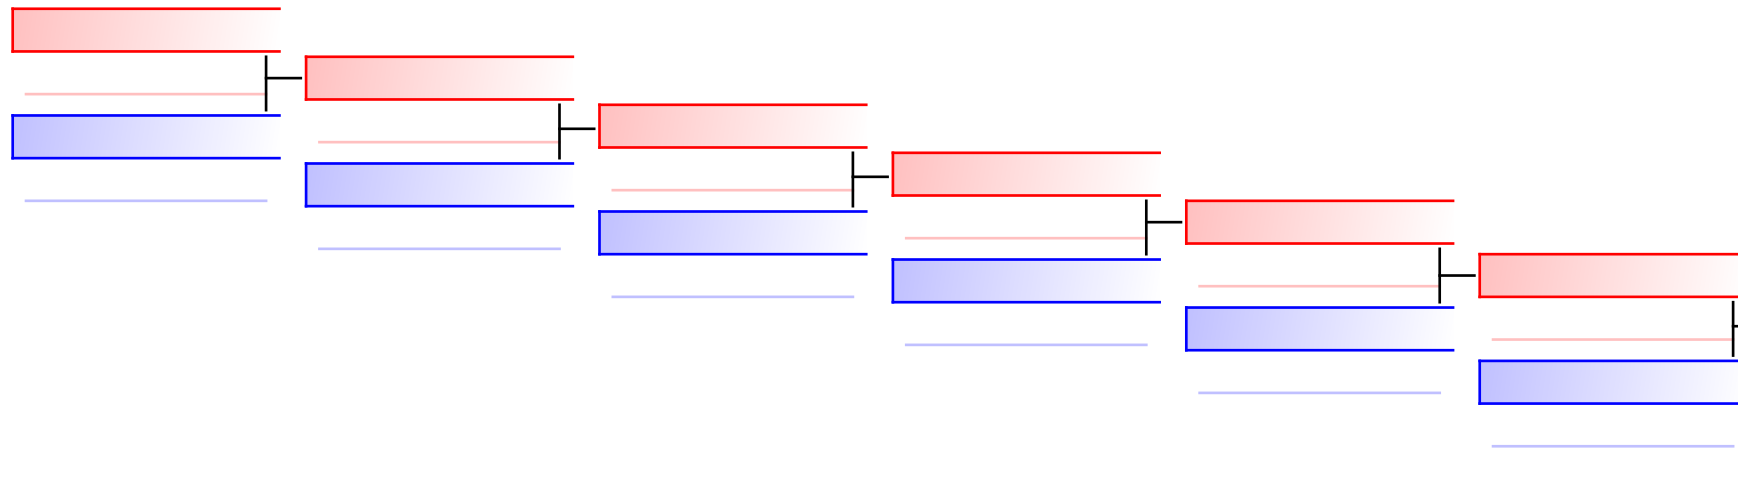

Tatami
3

Pool
1

IC ANADOLU REGION (BİLGİN, DANAMA, POLAT)
Kanku Sho 4
IC ANADOLU REGION (BİLGİN, DANAMA, POLAT)
MARMARA REGION (TOKGÖZLÜ, CAM, NUR_KAR)
Sochin 1

REPECHAGE: Kata Team Cadet and Junior Female(1)