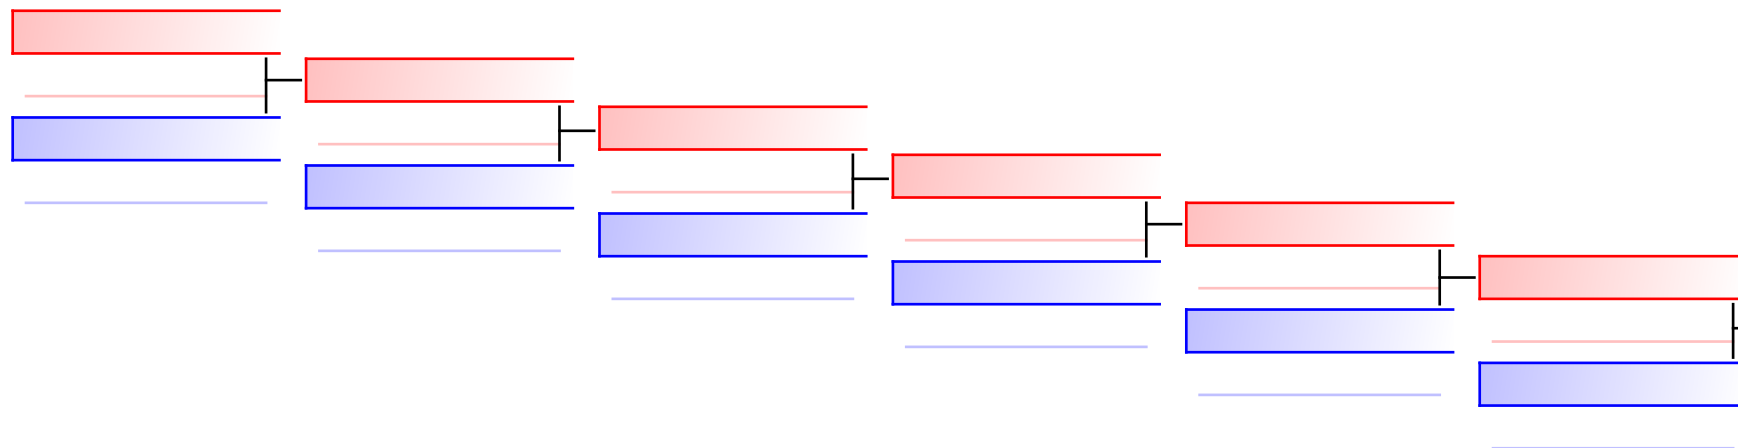

Female Team Kumite
14th EKF Championships for Regions

Tatami
2

Pool
1

(c)sportdata GmbH & Co KG 2000-2016(2016-06-05 13:30) -WKF Approved- v 9.0.5 build 1 License: KSA Atemi POL (expire 2016-10-14)

EGE REGION (COBAN, AKKURT, BUSE_AVCU, BE...)
CENTRAL SLOVAK KARATE U...
CENTRAL SLOVAK KARATE UNION (KOVACIKOVA...)
CENTRAL SLOVAK KARATE U...