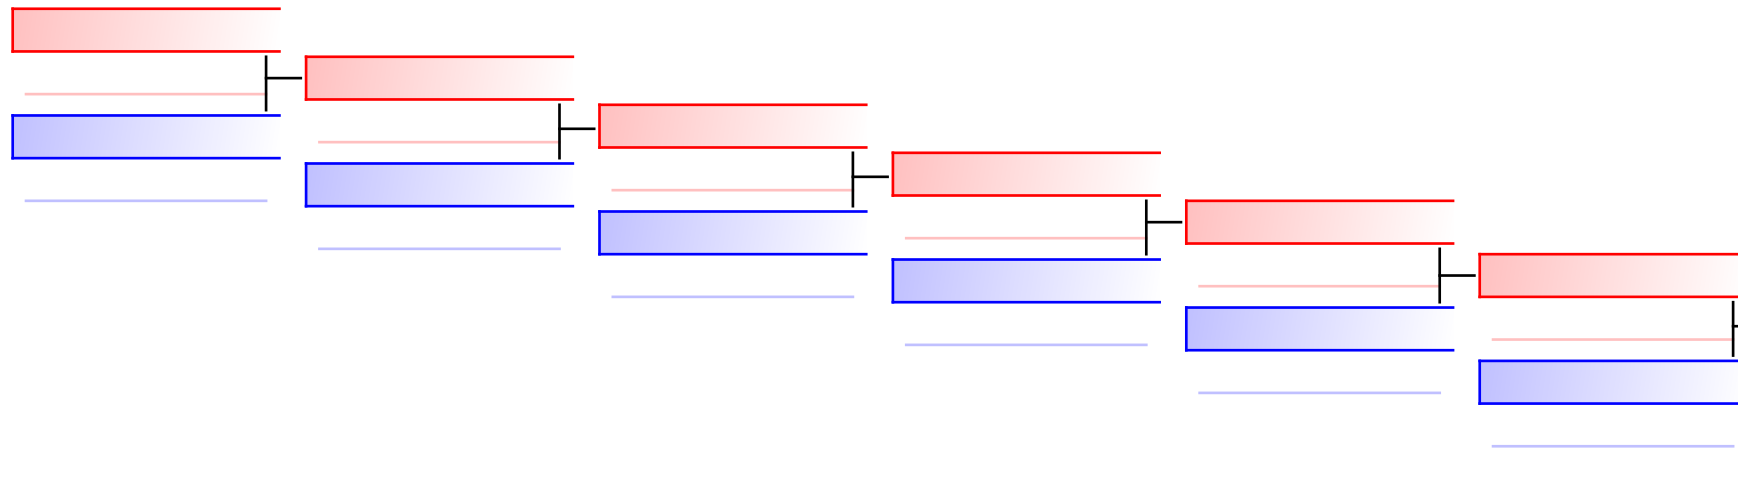

Tatami
1

Pool
1

VOJVODINA (BREZANCIC, DUKIC, MARKOVIC, PO
 3 VOJVODINA (BREZANCIC, DU
 AKDENIZ REGION (INANC, KORKMAZ, KUTLU, FU
 2

REPECHAGE: Kumite Team Cadet and Junior Male(1)

Tbilisi (ANTADZE, BITSKINASHVILI, GIORGADZE,
 1 BEOGRAD (ANASTASIOS, CIR
 BEOGRAD (ANASTASIOS, CIRIC, KRALJEVIC, KR
 3