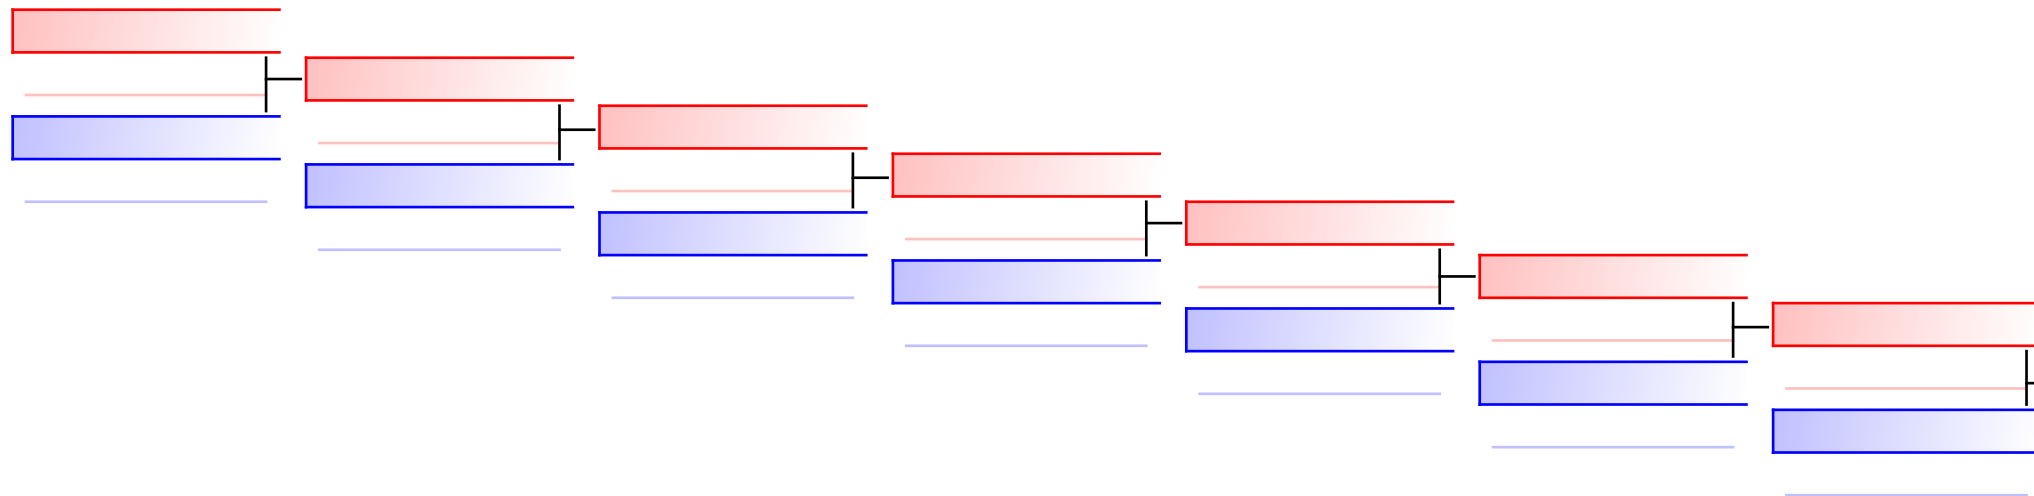

Tatami
3

Pool
1

IC ANADOLU REGION (BİLGİN, DANAMA, POLAT)
Kanku Sho 4
IC ANADOLU REGION (BİLGİN, DANAMA, POLAT)
MARMARA REGION (TOKGÖZLÜ, CAM, NUR_KAR)
Sochin 1

REPECHAGE: Kata Team Cadet and Junior Female(1)