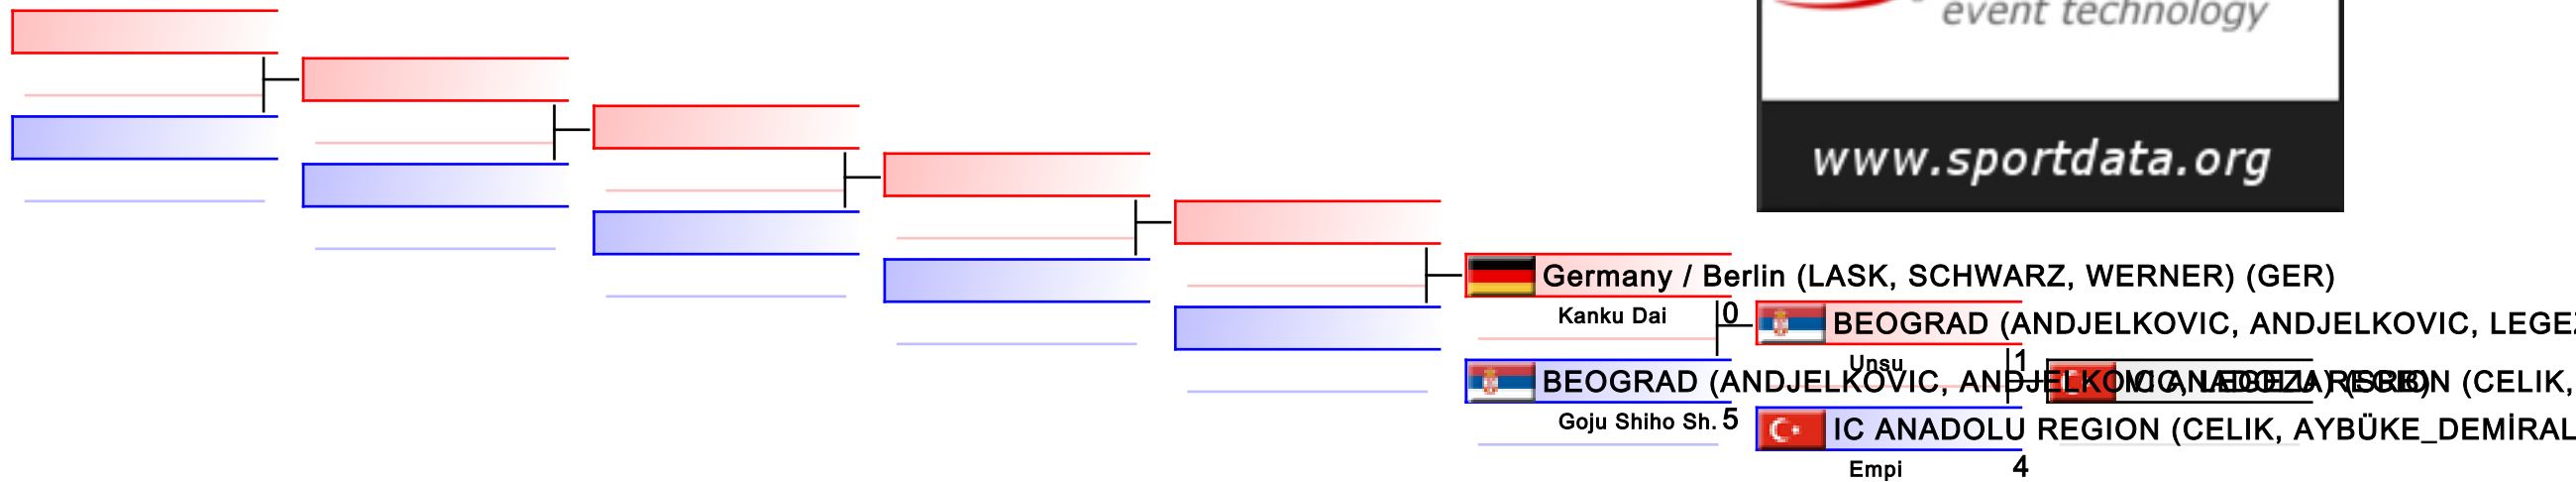

Female Team Kata
14th EKF Championships for Regions

Tatami
1

Pool
1

(c)sportdata GmbH & Co KG 2000-2016(2016-06-05 13:30) -WKF Approved- v 9.0.5 build 1 License: KSA Atemi POL (expire 2016-10-14)

REPECHAGE: Female Team Kata(1)