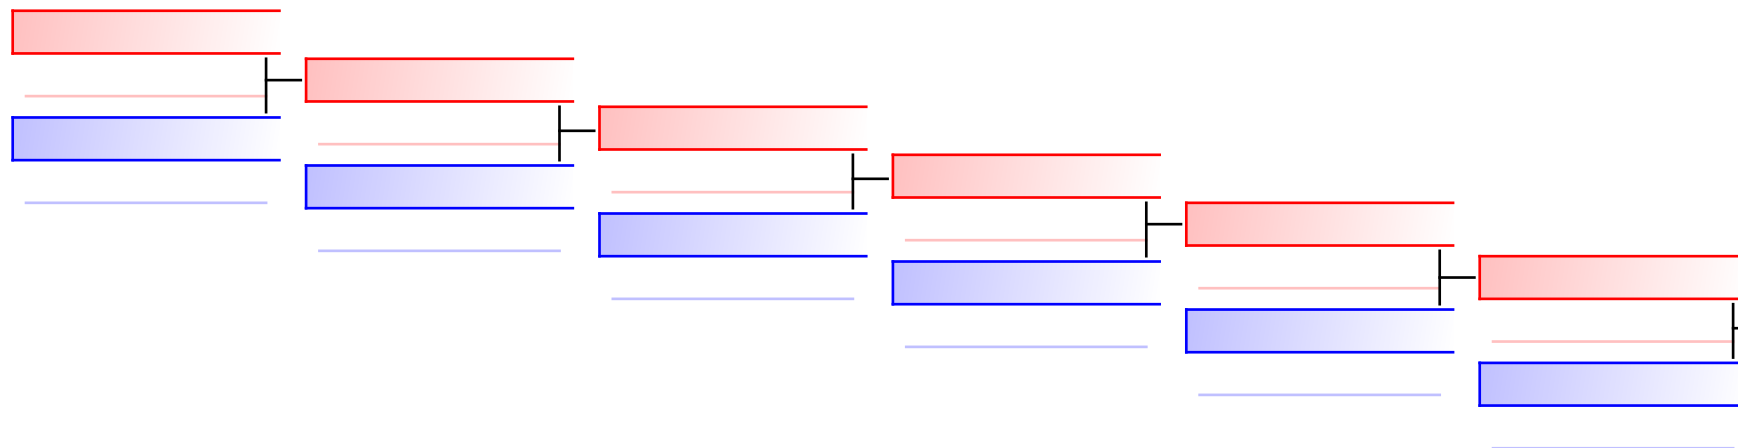

BEOGRAD (SIMOVIC, TODOROVIC, TODOROVIC)
Unsu 1

TEAM KATA MALE SENIOR (MADRAZO_CACHO, F...)
Unsu 4