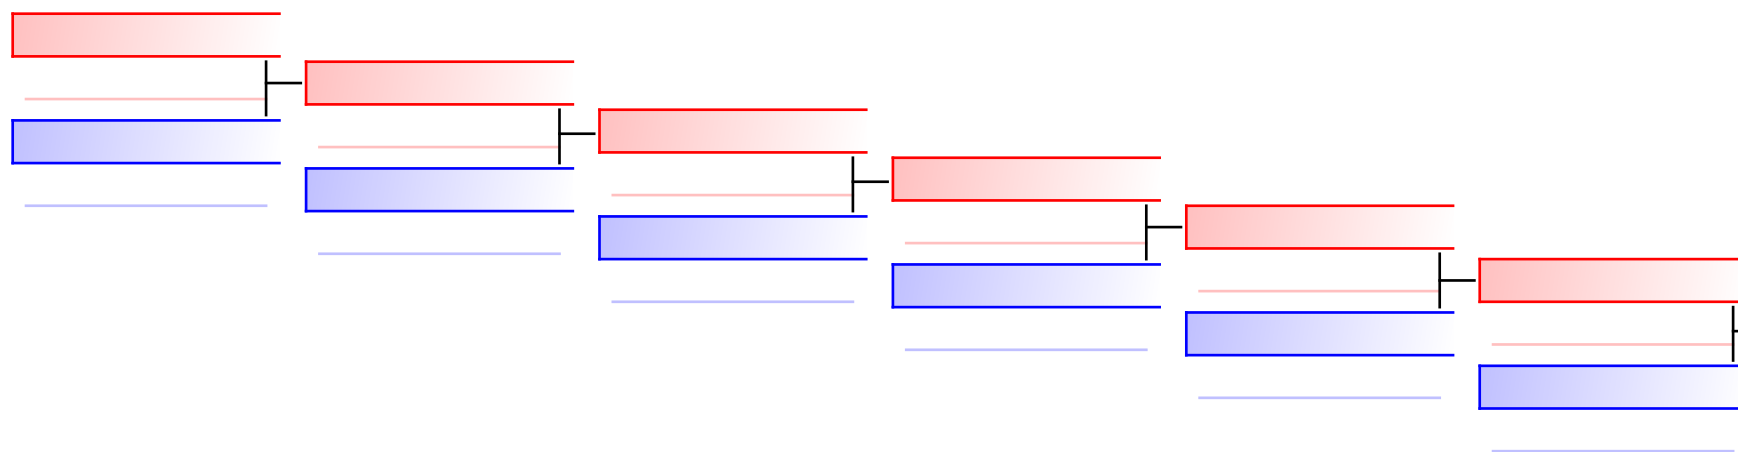

REPECHAGE: Male Team Kata(1)

PORTO LITORAL (PEREIRA, RODRIGUES, VIEIRA)
Seisan 5

AKDENİZ REGION (ENES_SEFA, SEFA, SEFA) (TU...)
Goju Shiho Sh. 0

Referees: