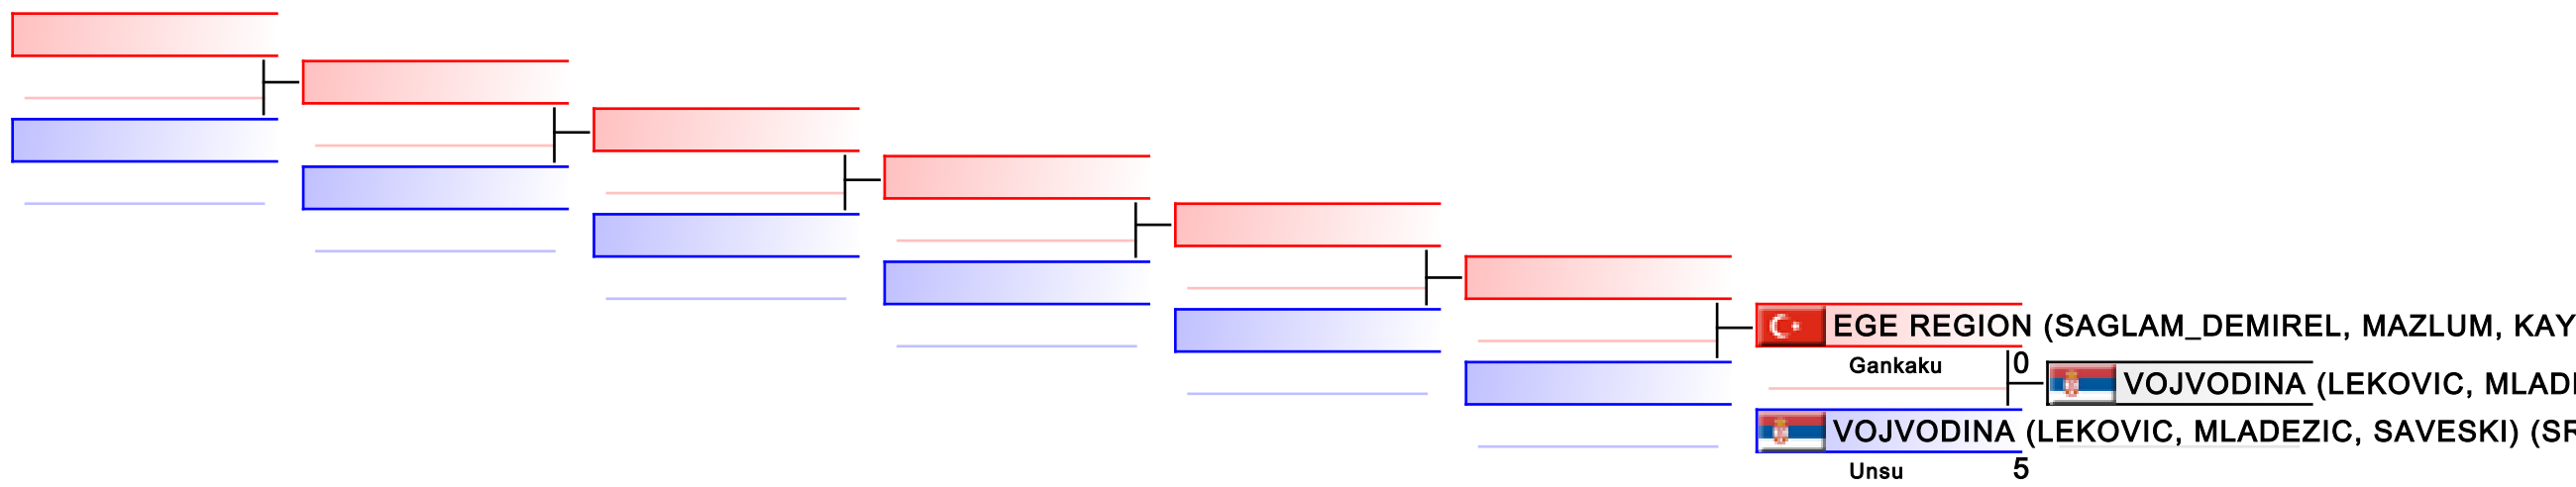

Female Team Kata
14th EKF Championships for Regions

Tatami
1

Pool
1

(c)sportdata GmbH & Co KG 2000-2016(2016-06-05 13:30) -WKF Approved- v 9.0.5 build 1 License: KSA Atemi POL (expire 2016-10-14)

REPECHAGE: Female Team Kata(1)