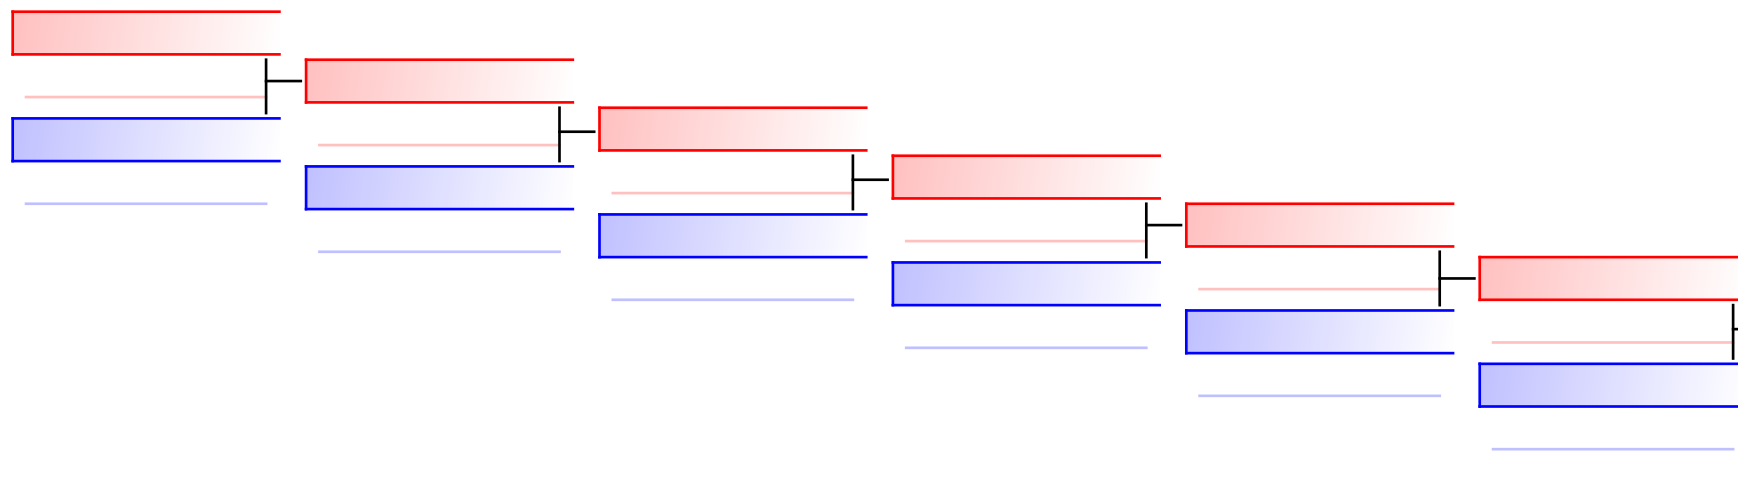

Tatami
1

Pool
1

VOJVODINA (BREZANCIC, DUKIC, MARKOVIC, PO
 3 VOJVODINA (BREZANCIC, DU
 AKDENIZ REGION (INANC, KORKMAZ, KUTLU, FU
 2

REPECHAGE: Kumite Team Cadet and Junior Male(1)

Tbilisi (ANTADZE, BITSKINASHVILI, GIORGADZE,
 1 BEOGRAD (ANASTASIOS, CIR
 BEOGRAD (ANASTASIOS, CIRIC, KRALJEVIC, KR
 3