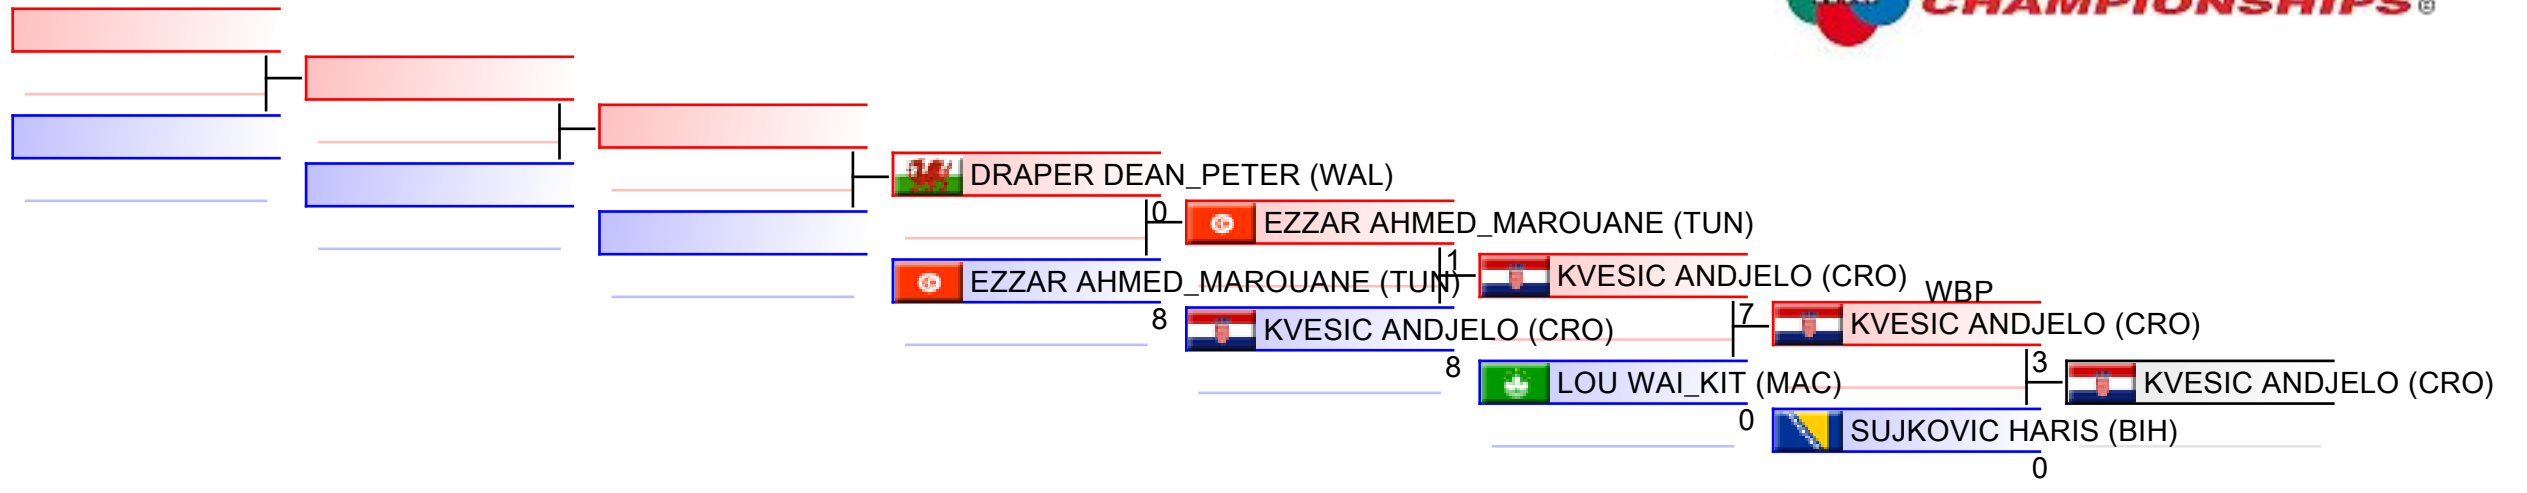

Male Kumite +84 Kg

WKF World Senior Championships 2016

(c)sportdata GmbH & Co KG 2000-2016(2016-10-30 14:40) -WKF Approved- v 9.0.9 build 4 License: SDIL Sportdata Internal License 2016 (expire 2016-12-31)

Tatami

Pool
1,2,3,4