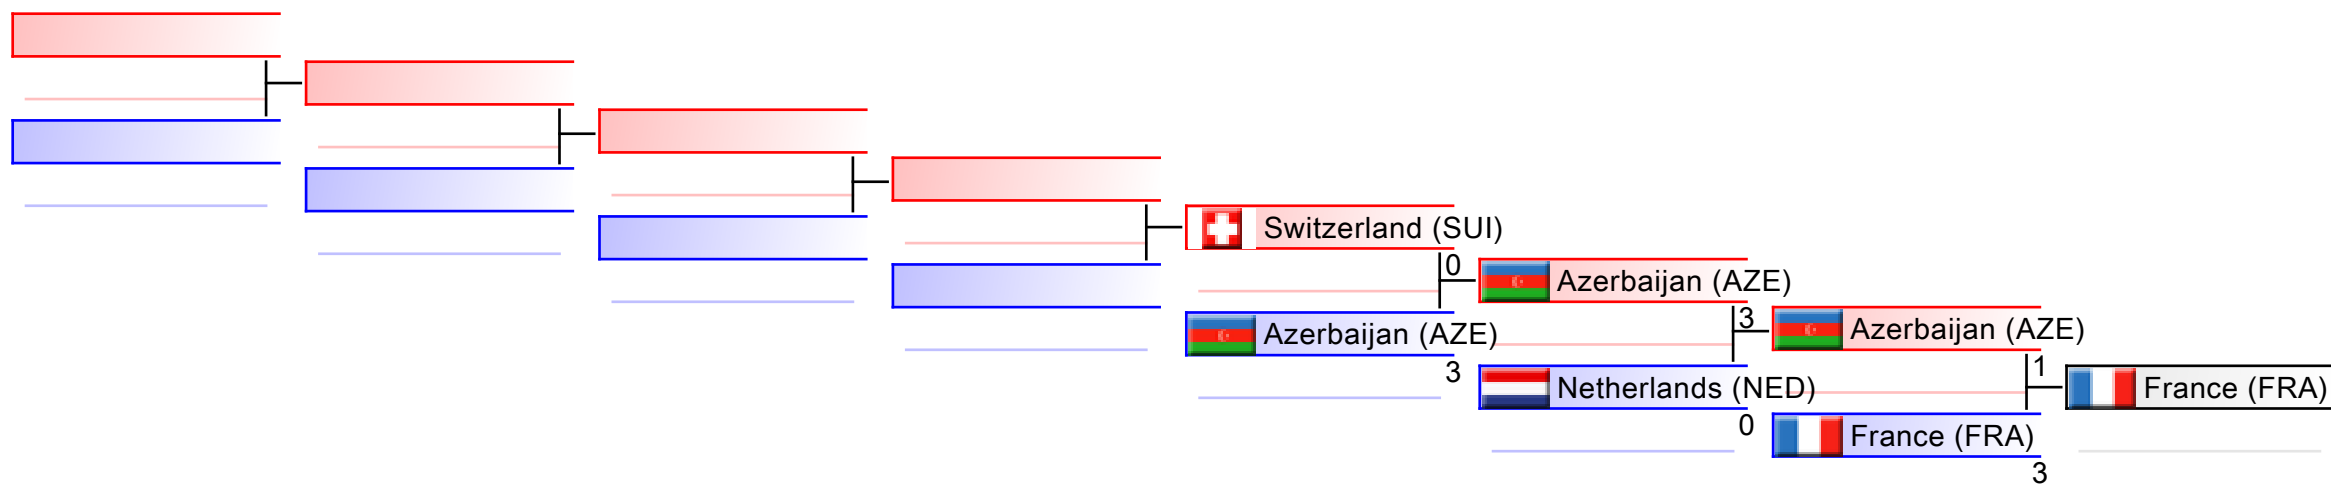

REPECHAGE: Male Team Kumite(3,4,2,1)