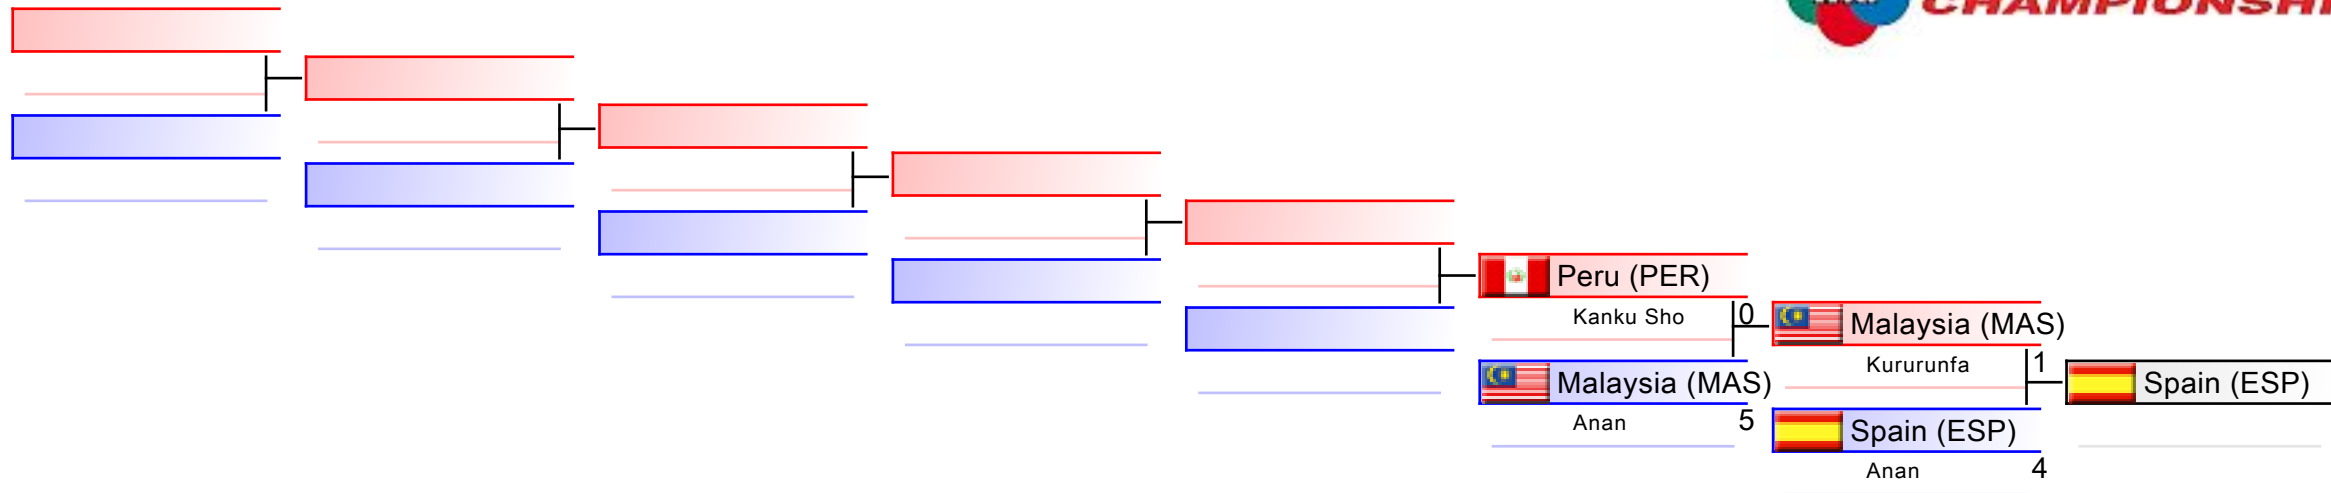

Tatami

Pool
2

REPECHAGE: Male Team Kata(2)

Referees:							
-----------	--	--	--	--	--	--	--

Male Team Kumite

WKF World Senior Championships 2016

Tatami

Pool
3,4,2,1