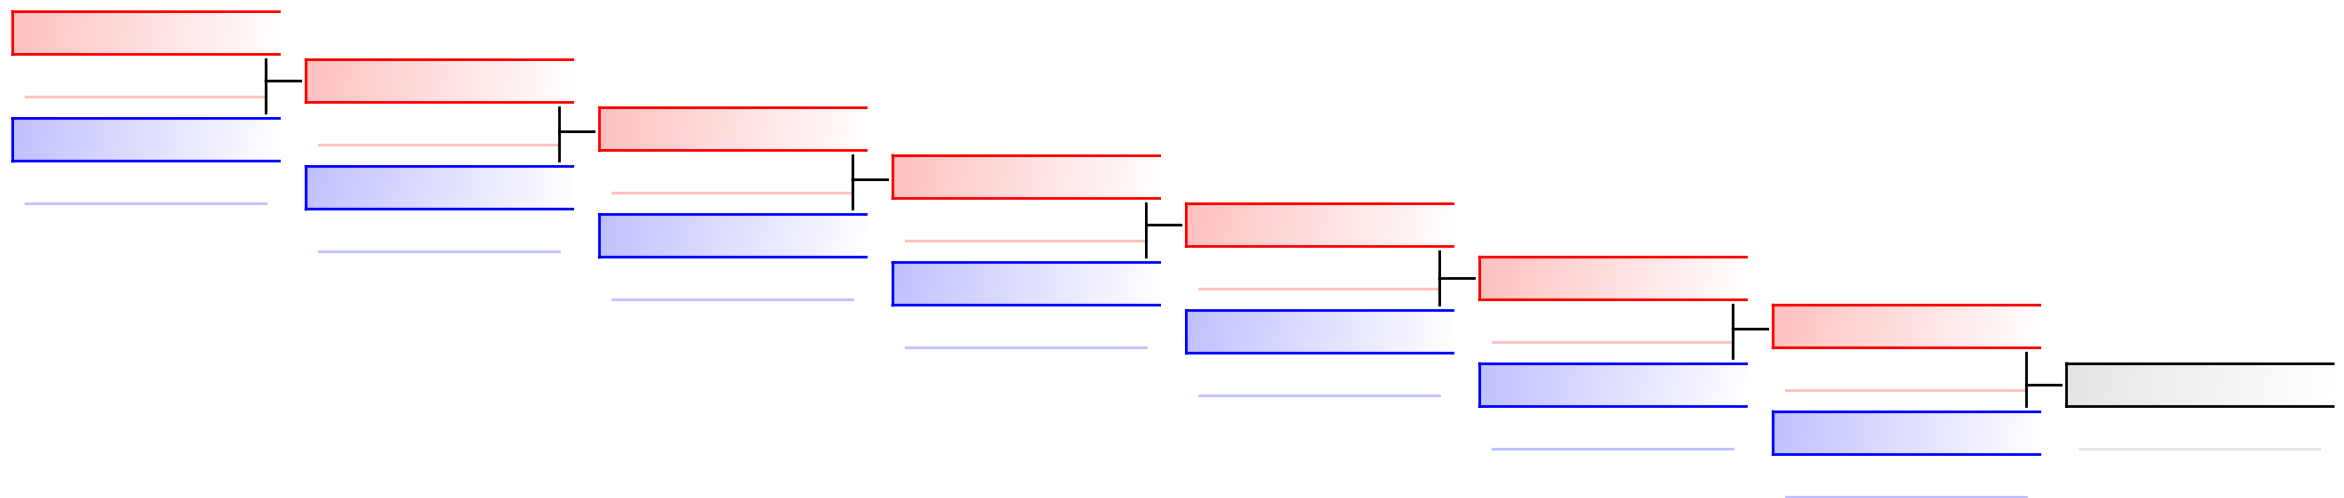

REPECHAGE: Female Team Kata(2)