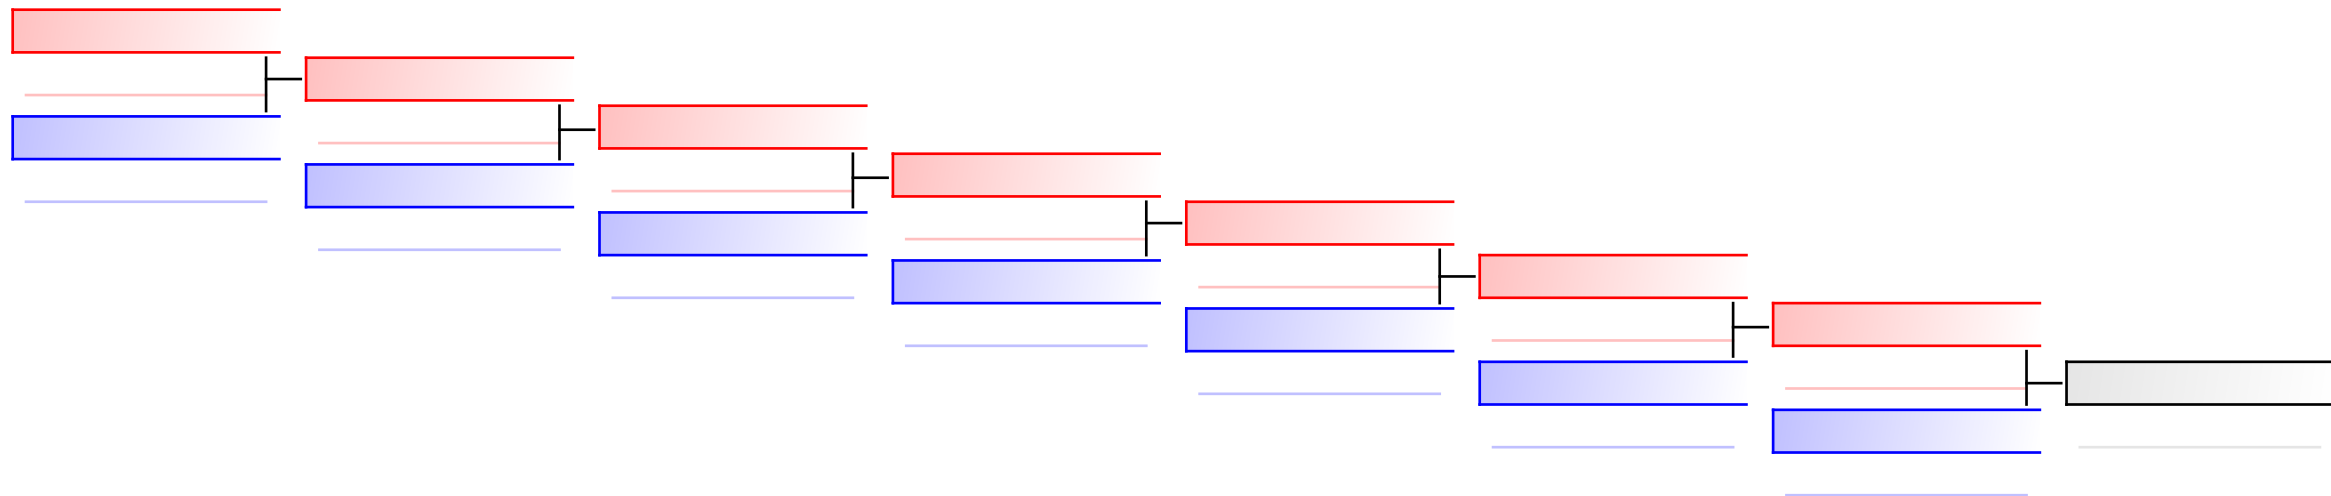

REPECHAGE: Female Kata(3,4)