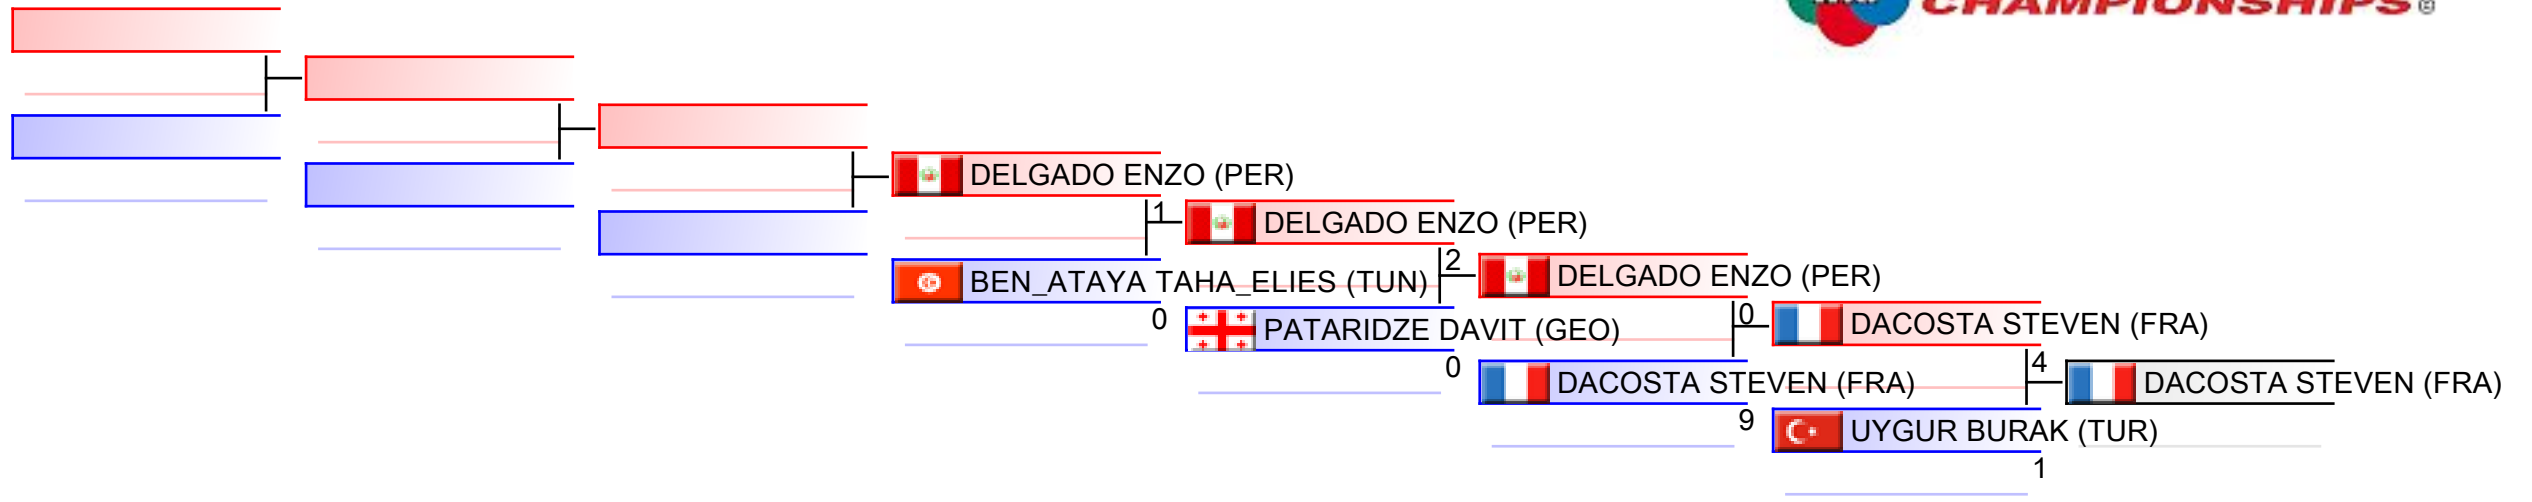

REPECHAGE: Male Kumite -67 Kg(3,4,1,2)

Referees: