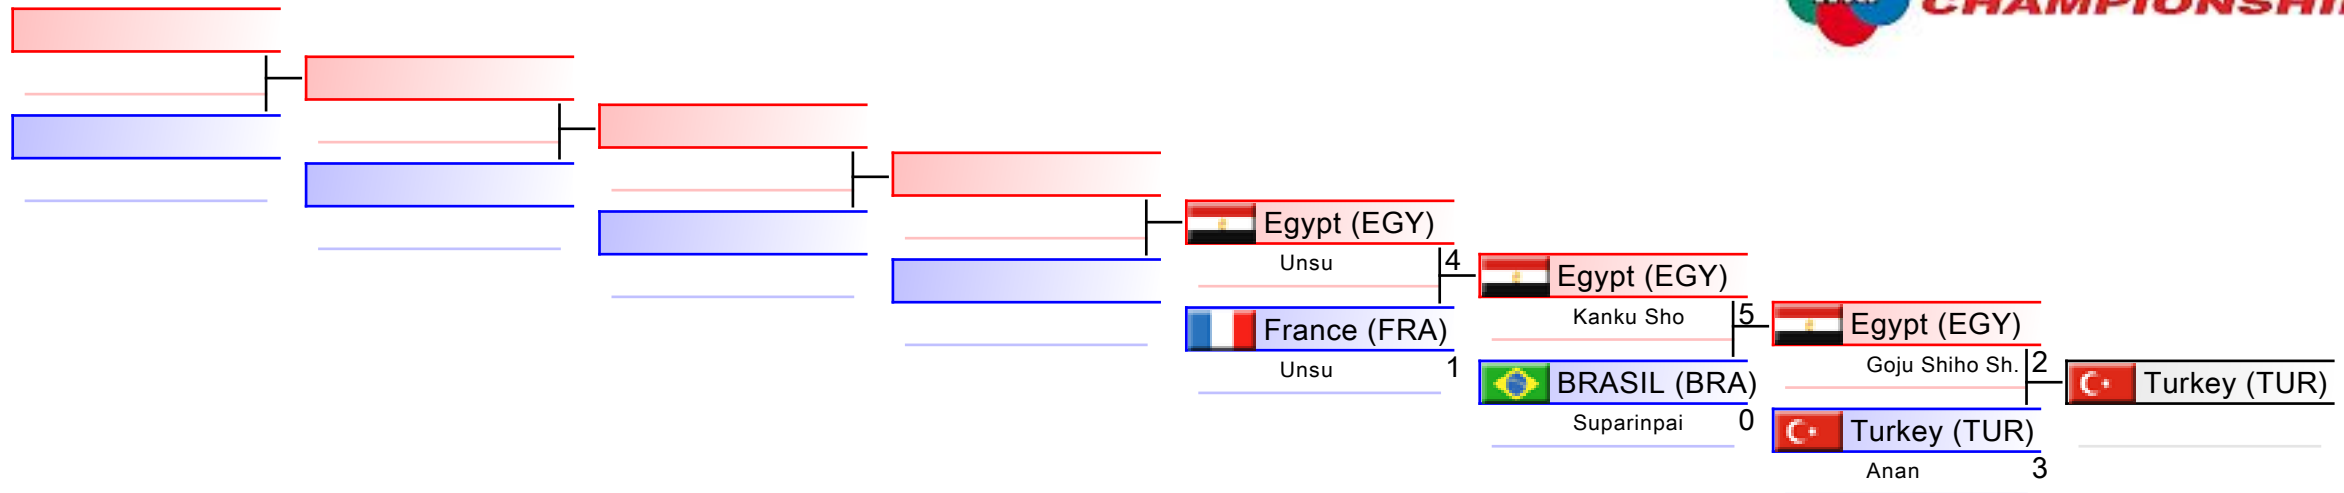

Female Team Kata

WKF World Senior Championships 2016

(c)sportdata GmbH & Co KG 2000-2016(2016-10-30 14:40) -WKF Approved- v 9.0.9 build 4 License: SDIL Sportdata Internal License 2016 (expire 2016-12-31)

Tatami

Pool
2