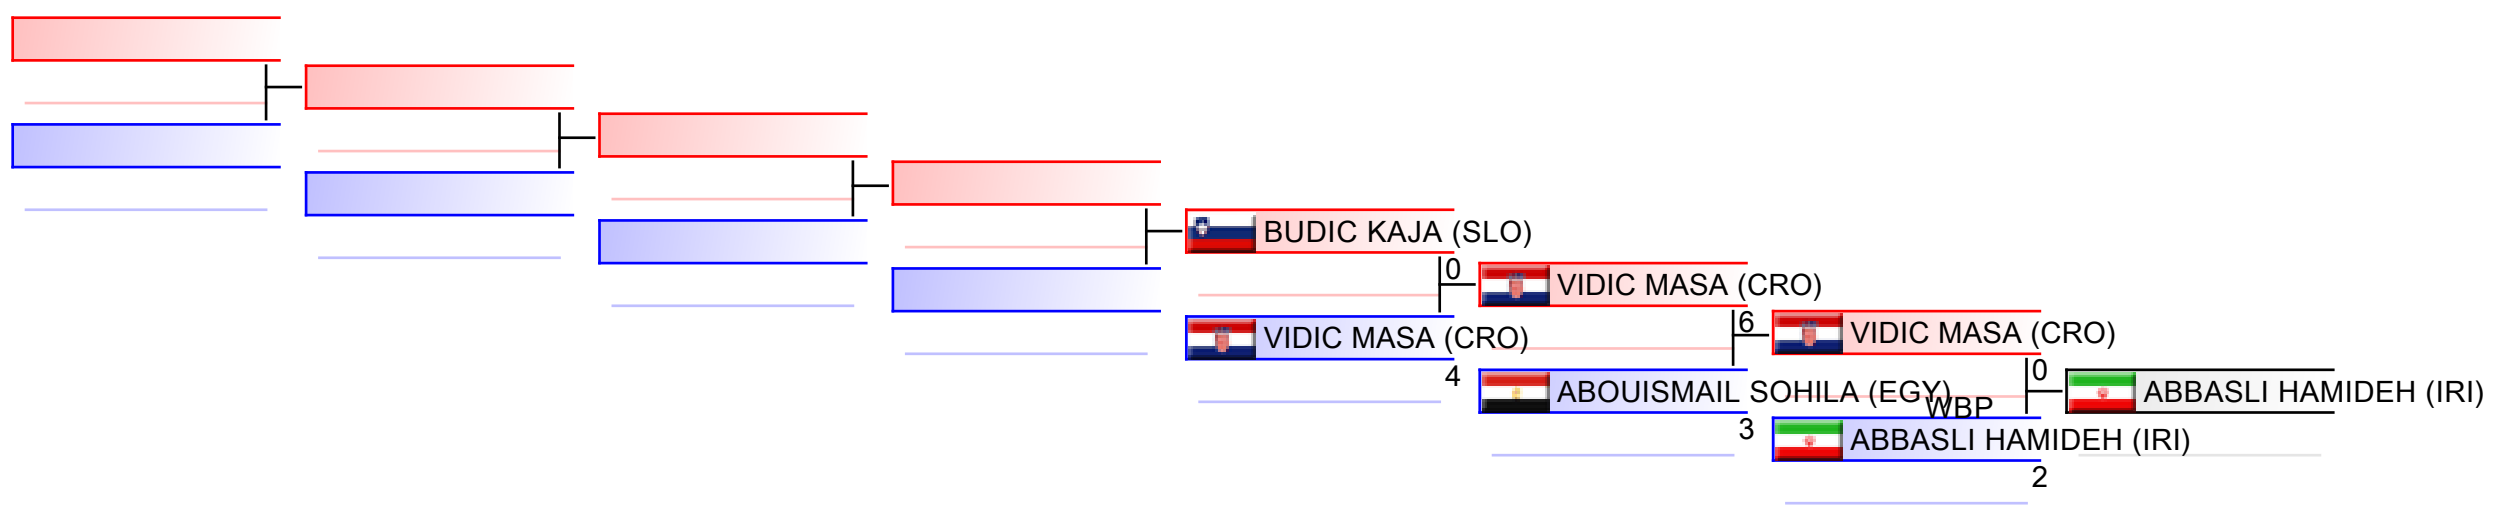

REPECHAGE: Female Kumite +68 Kg(1,2,3,4)