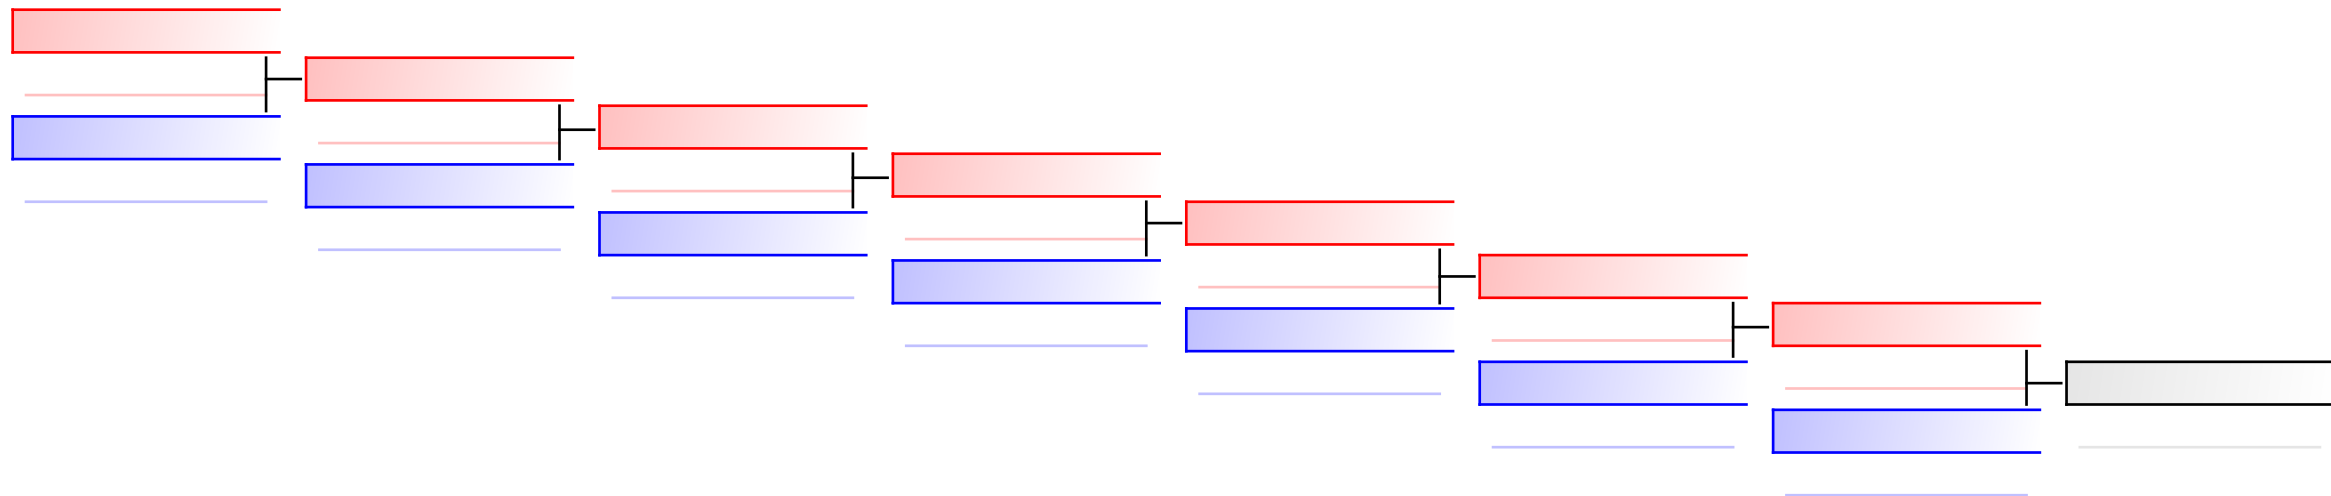

REPECHAGE: Male Team Kata(1)