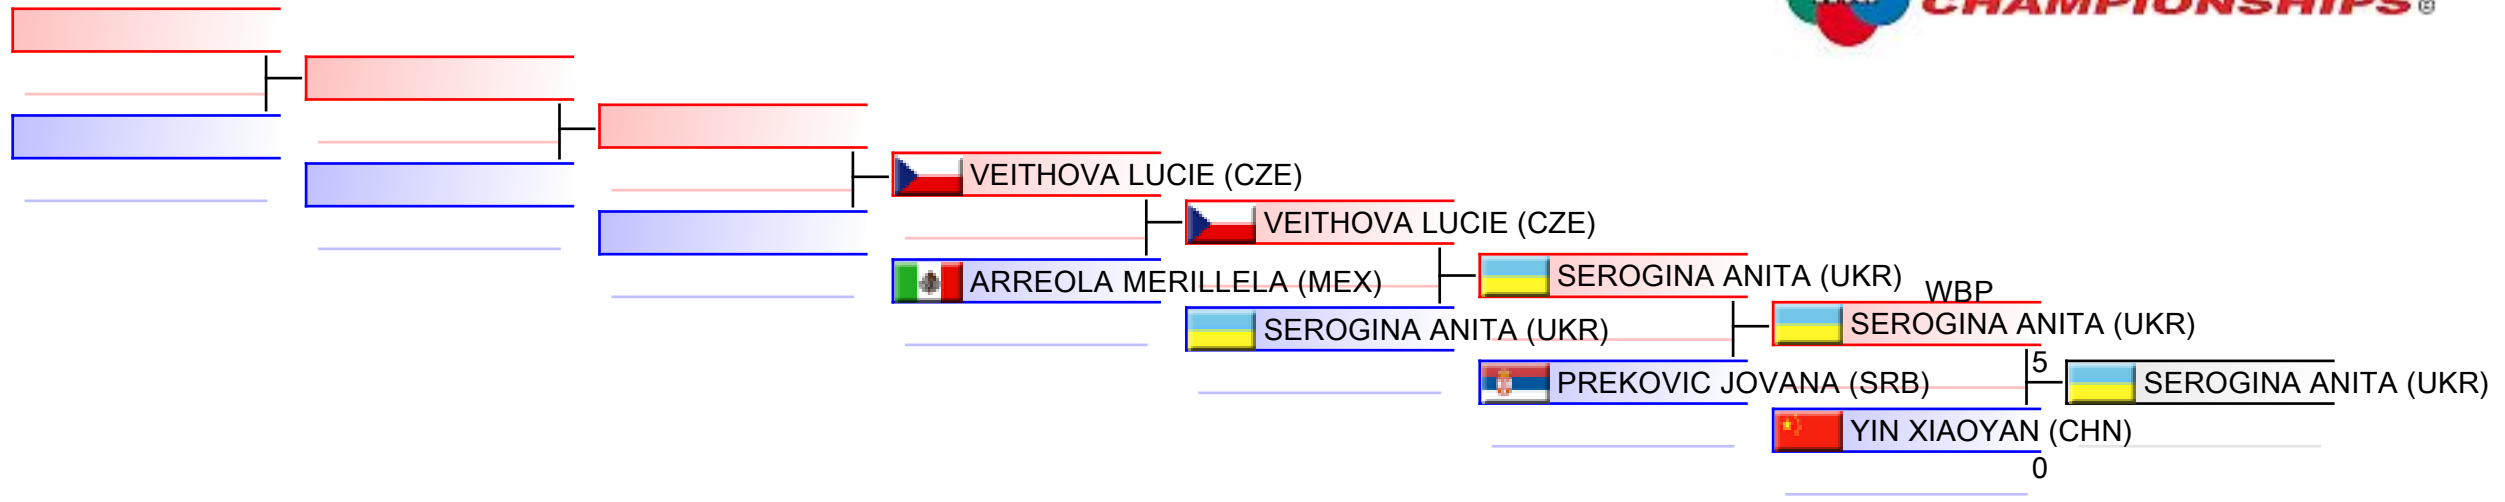

REPECHAGE: Female Kumite -61 Kg(1,2,3,4)

Referees: