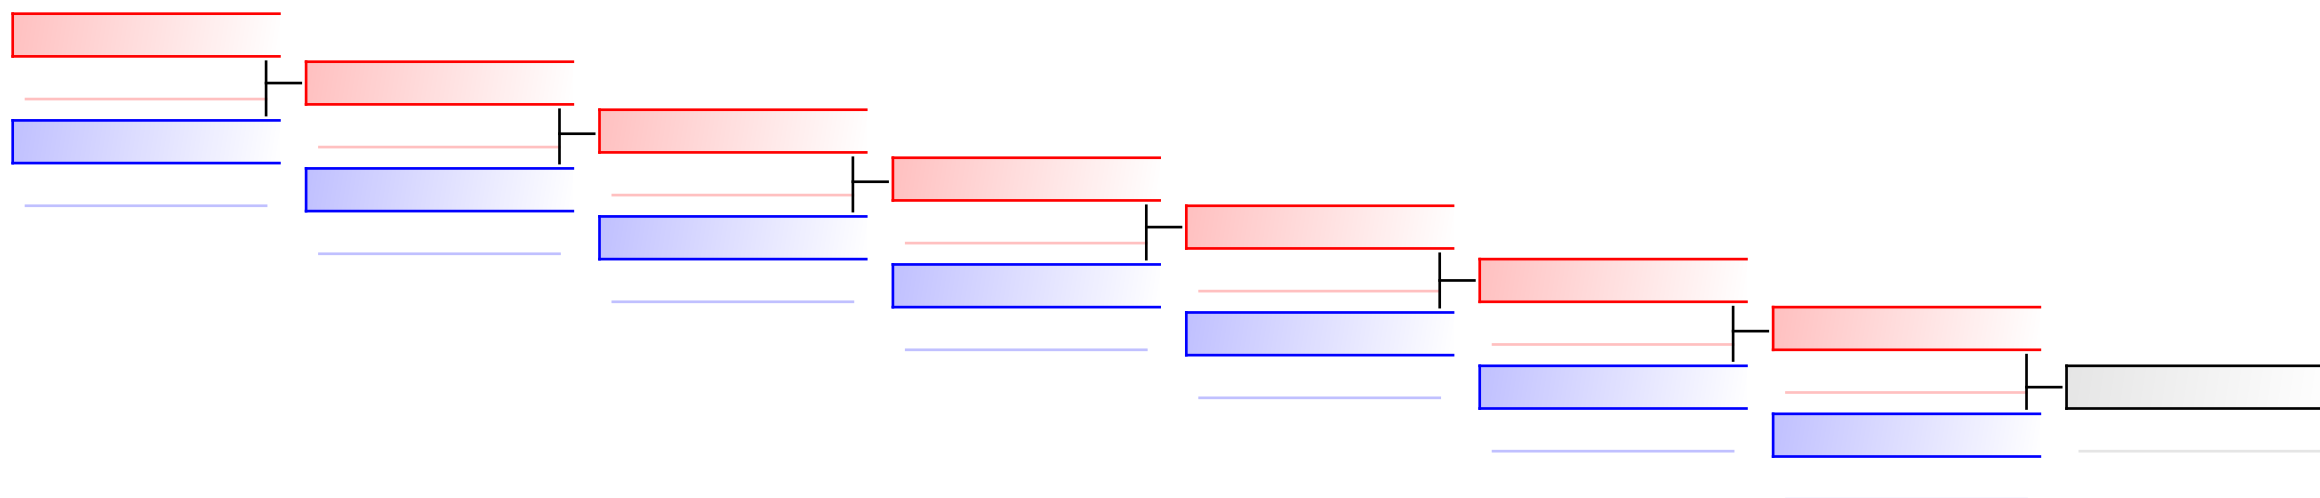

REPECHAGE: Female Kata(2,1)