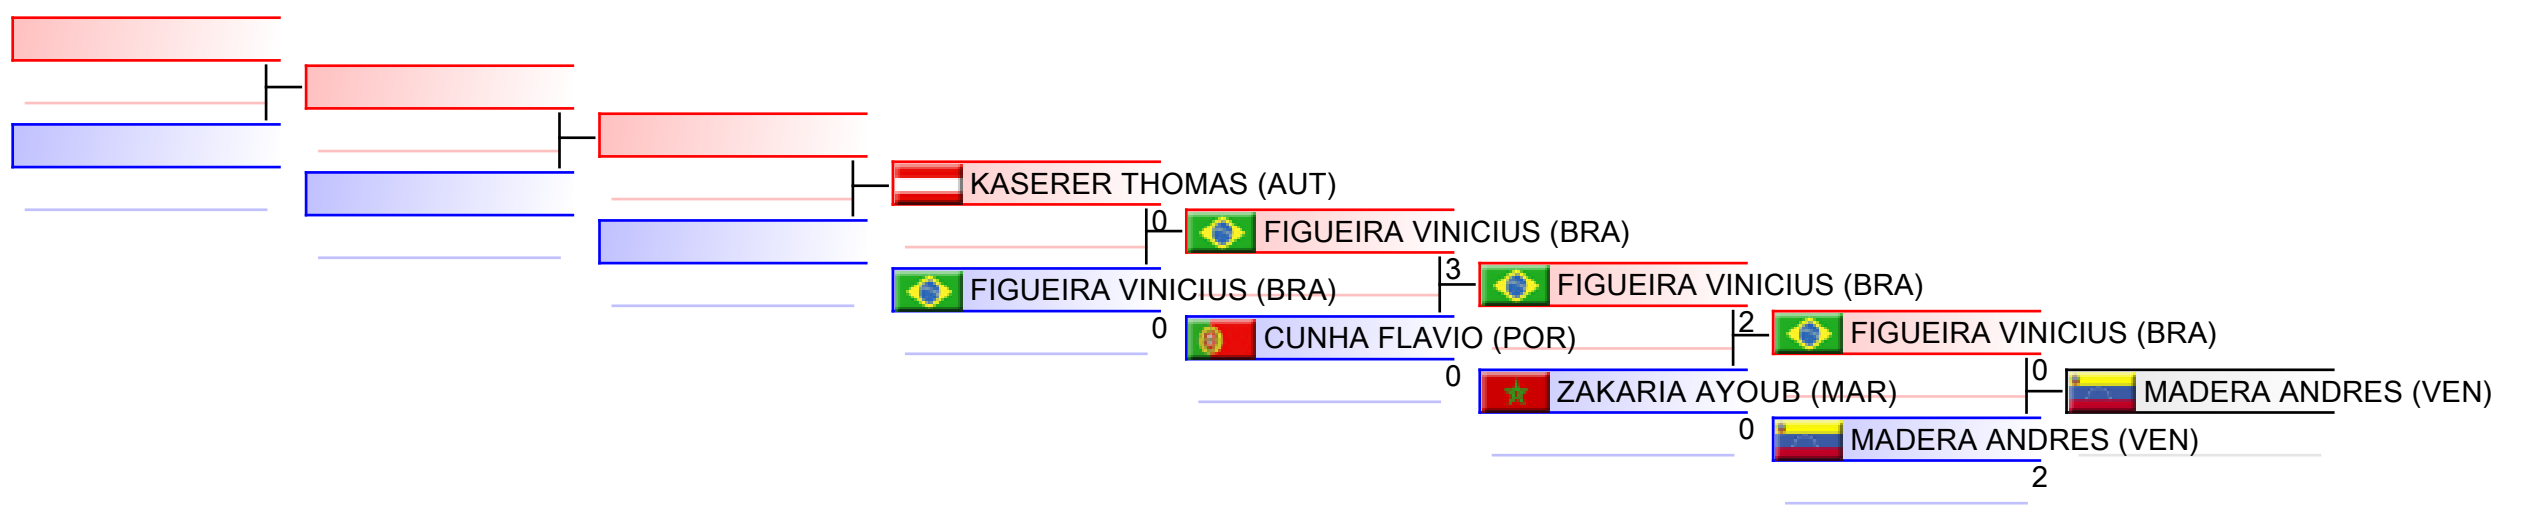

REPECHAGE: Male Kumite -67 Kg(3,4,1,2)