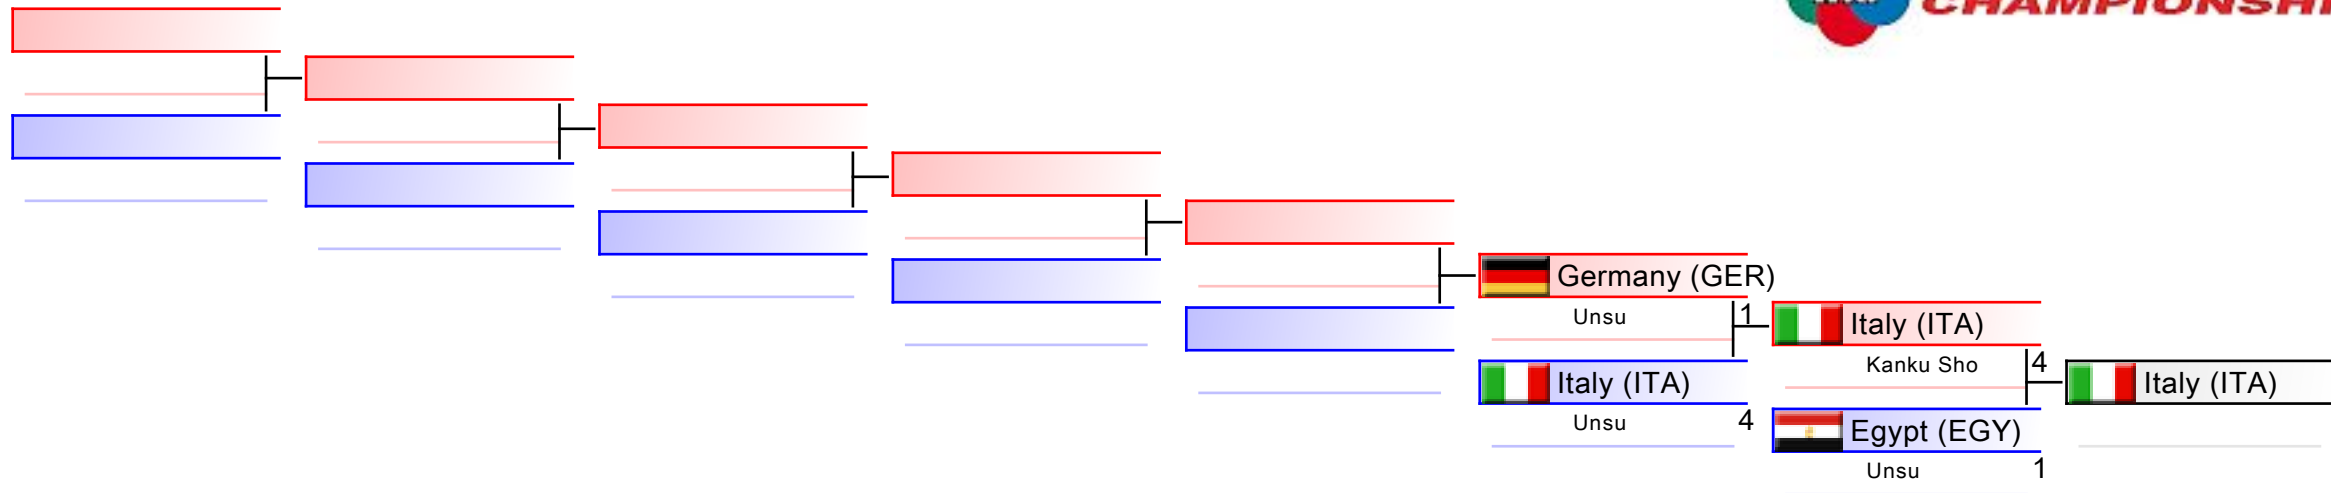

Male Team Kata

WKF World Senior Championships 2016

(c)sportdata GmbH & Co KG 2000-2016(2016-10-30 14:40) -WKF Approved- v 9.0.9 build 4 License: SDIL Sportdata Internal License 2016 (expire 2016-12-31)

Tatami

Pool
1