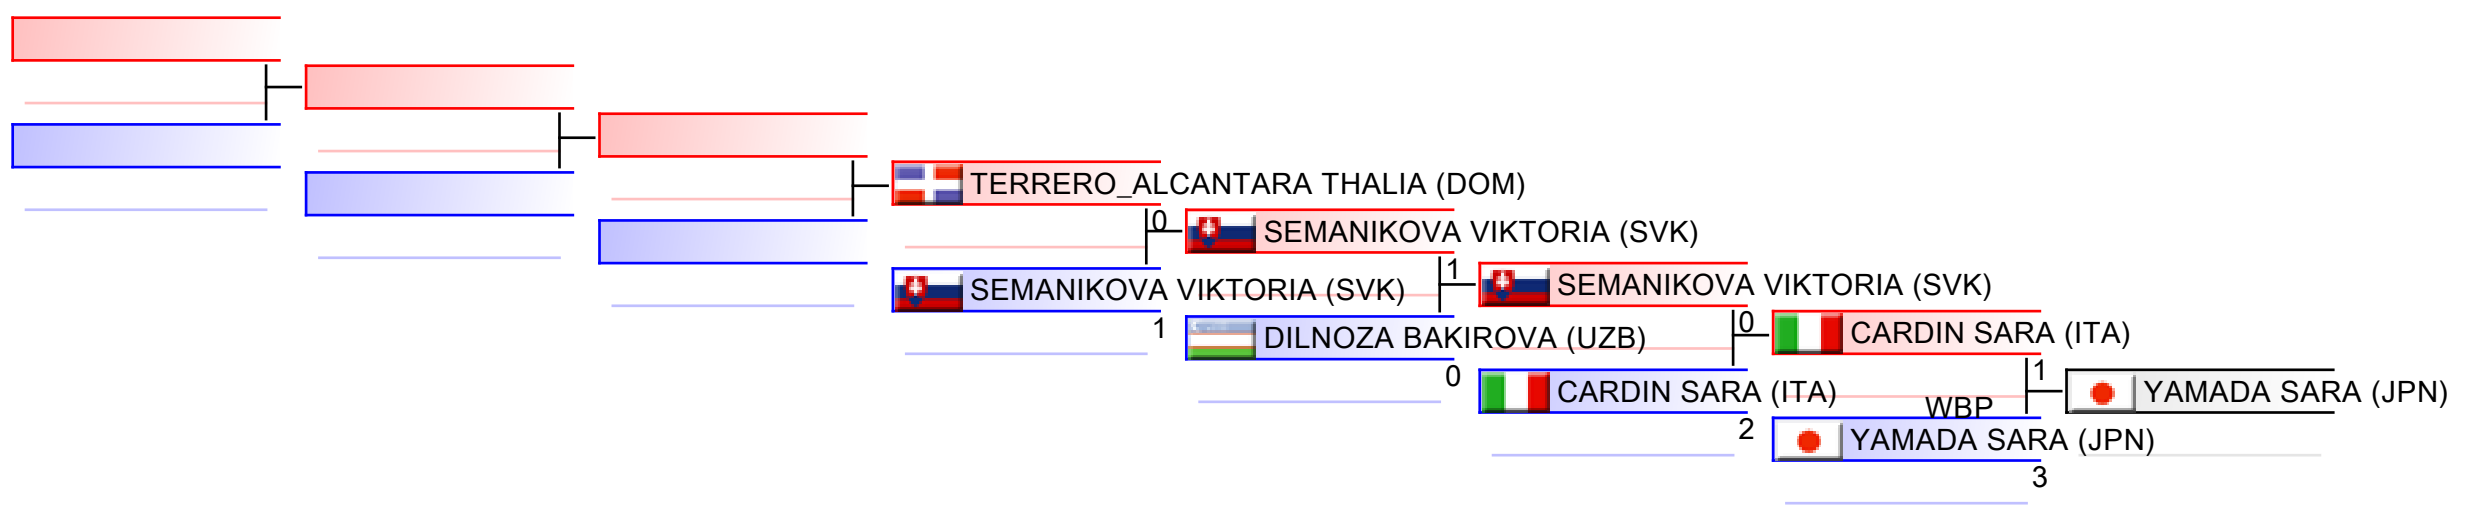

REPECHAGE: Female Kumite -55 Kg(1,2,3,4)