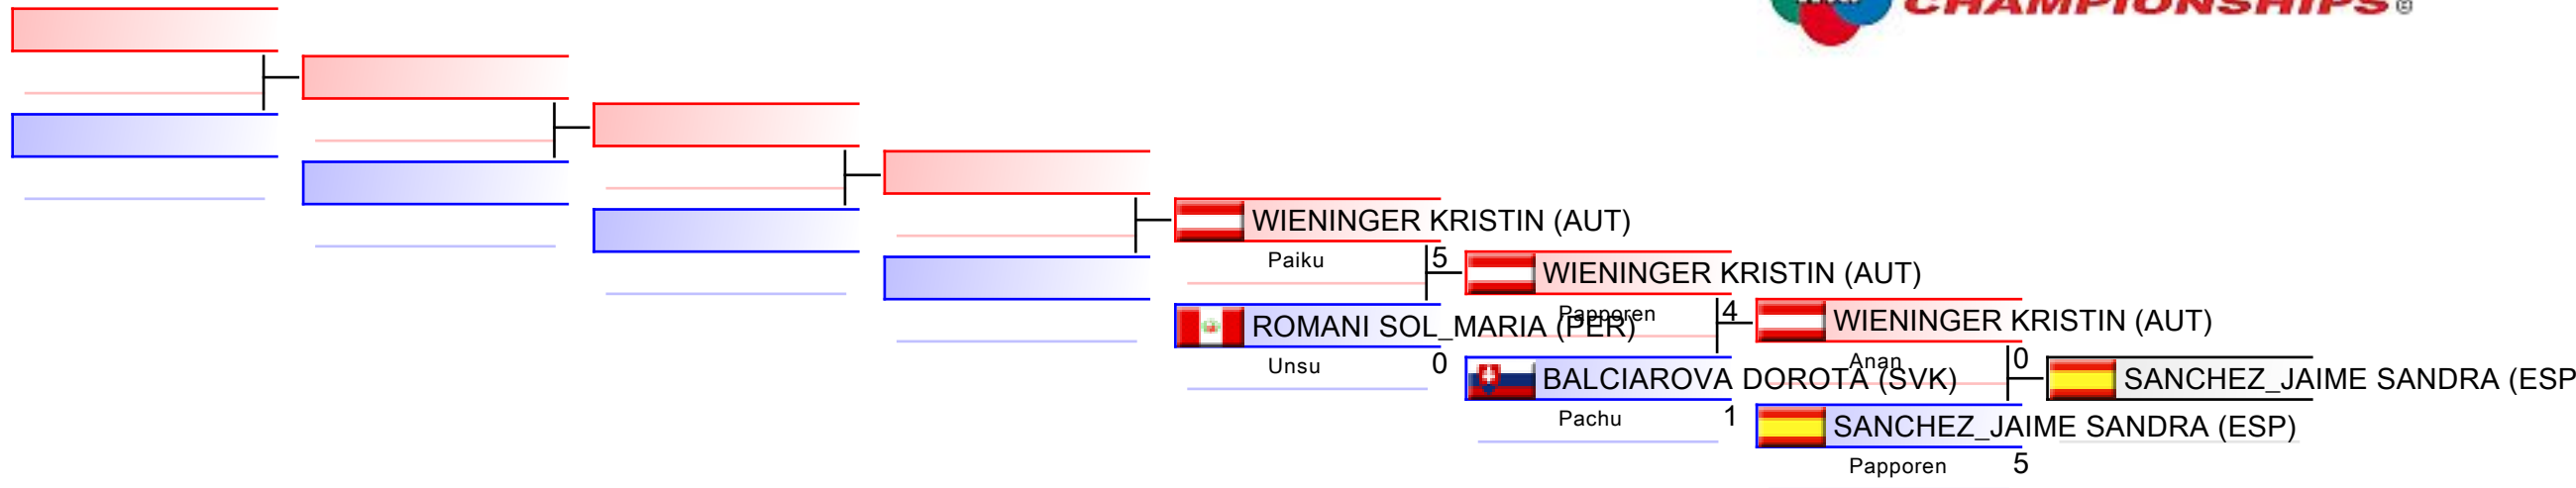

REPECHAGE: Female Kata(2,1)

Referees:							
-----------	--	--	--	--	--	--	--

Female Kata

WKF World Senior Championships 2016

Tatami

Pool
3,4

(c)sportdata GmbH & Co KG 2000-2016(2016-10-30 14:40) -WKF Approved- v 9.0.9 build 4 License: SDIL Sportdata Internal License 2016 (expire 2016-12-31)