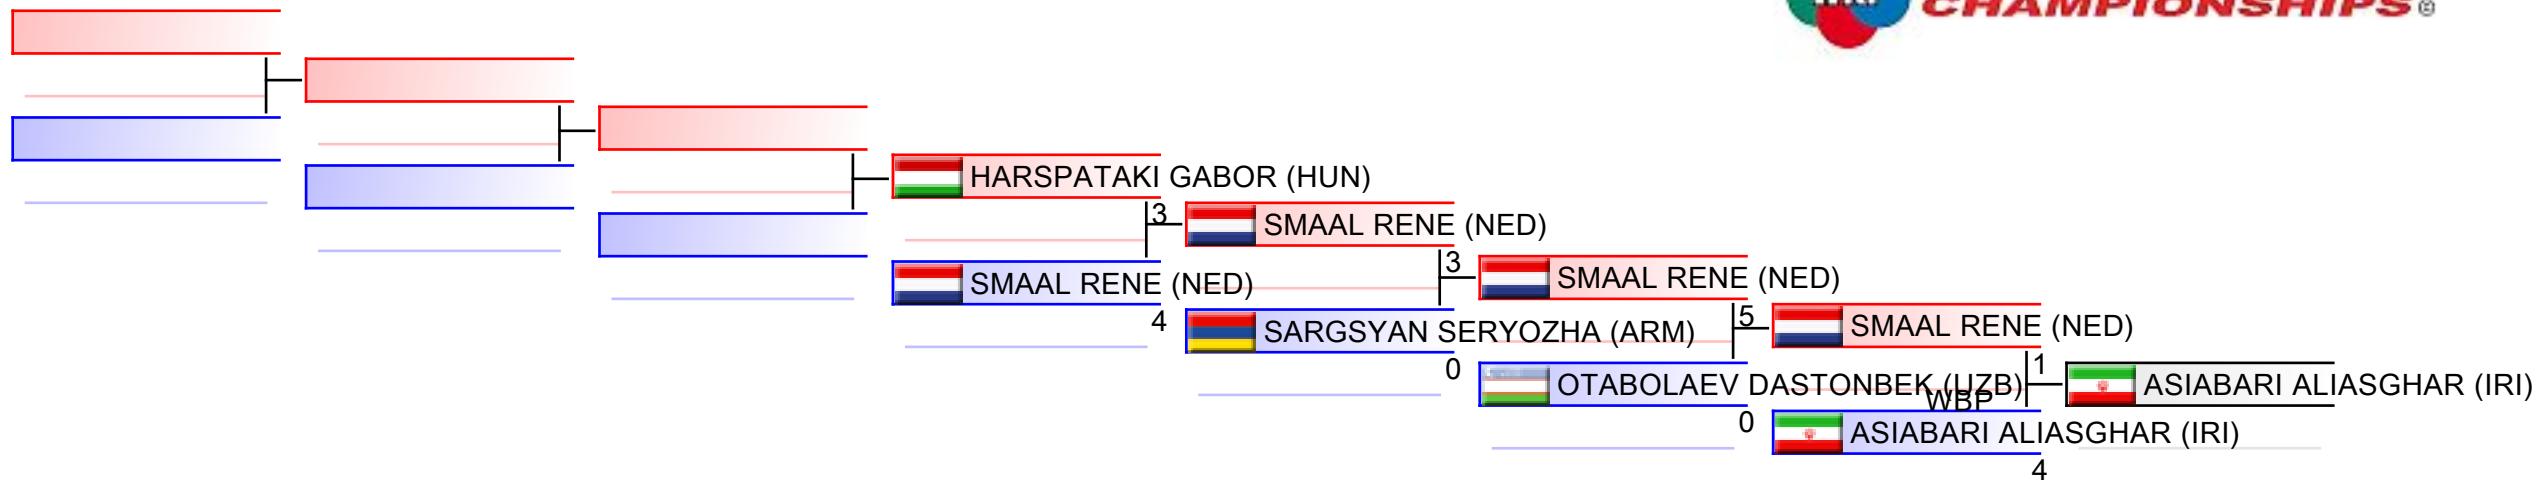

REPECHAGE: Male Kumite -75 Kg(1,2)

Referees: