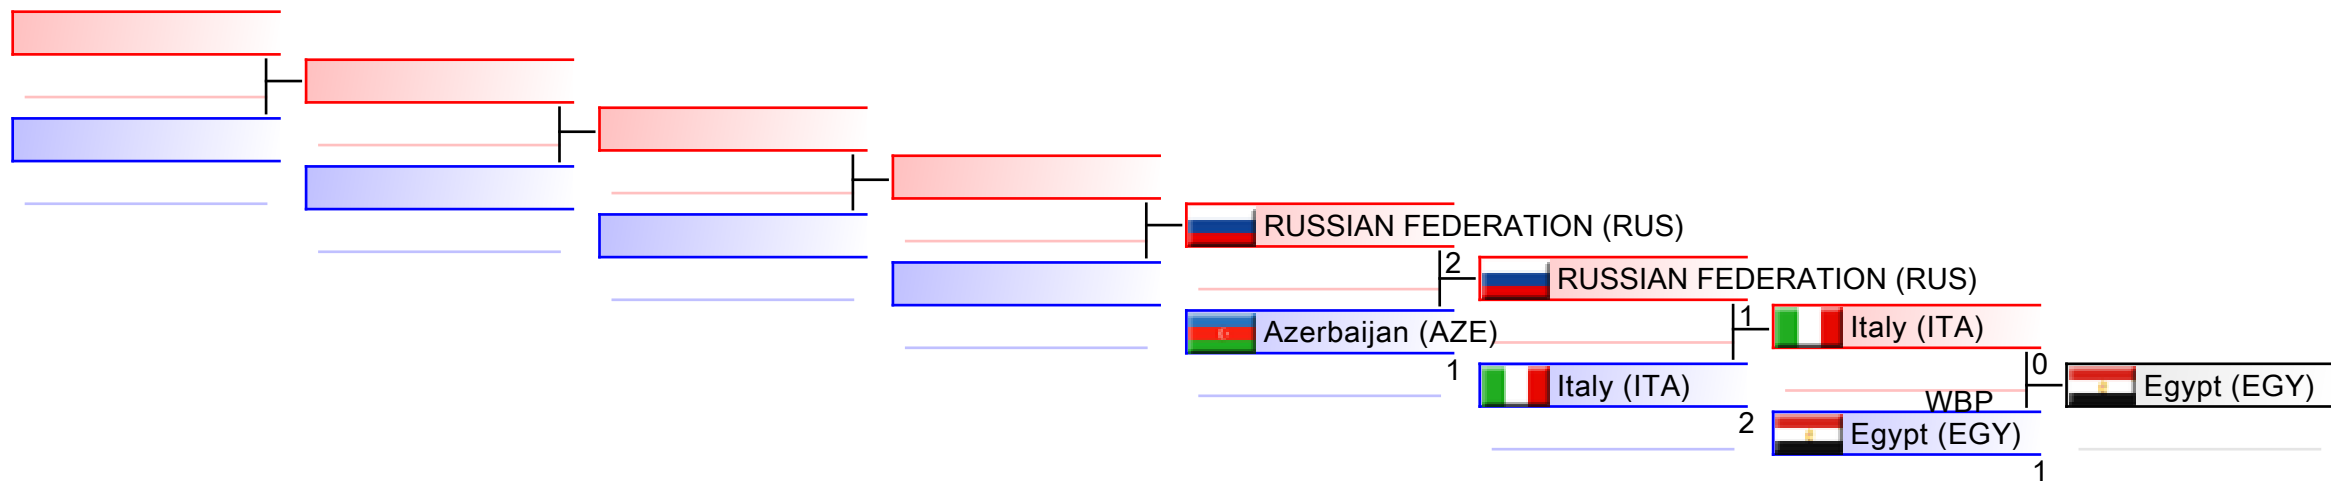

REPECHAGE: Female Team Kumite(1,2,3,4)