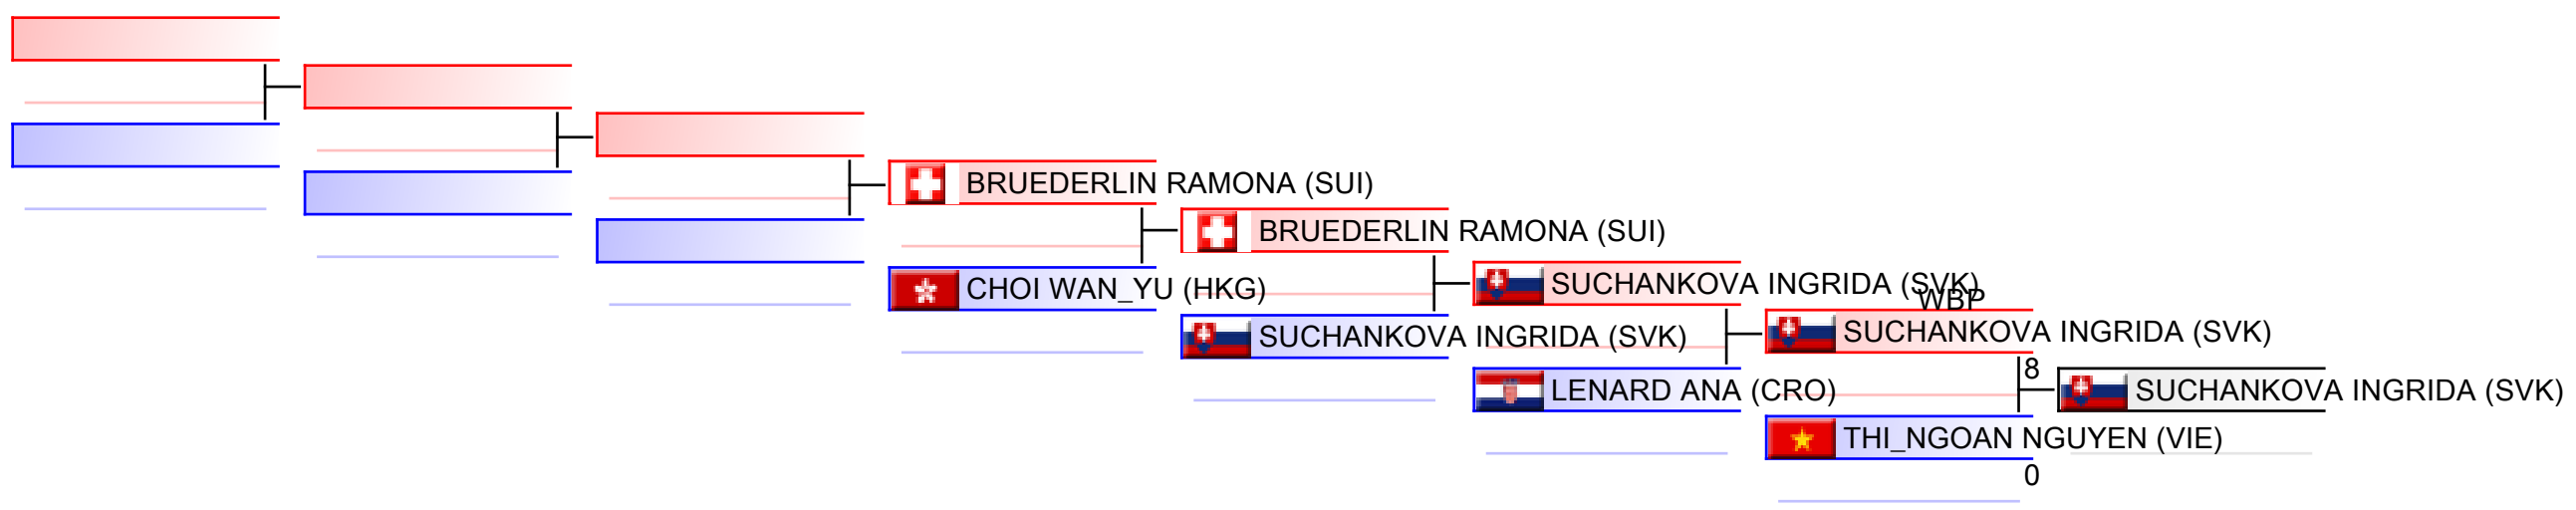

REPECHAGE: Female Kumite -61 Kg(1,2,3,4)