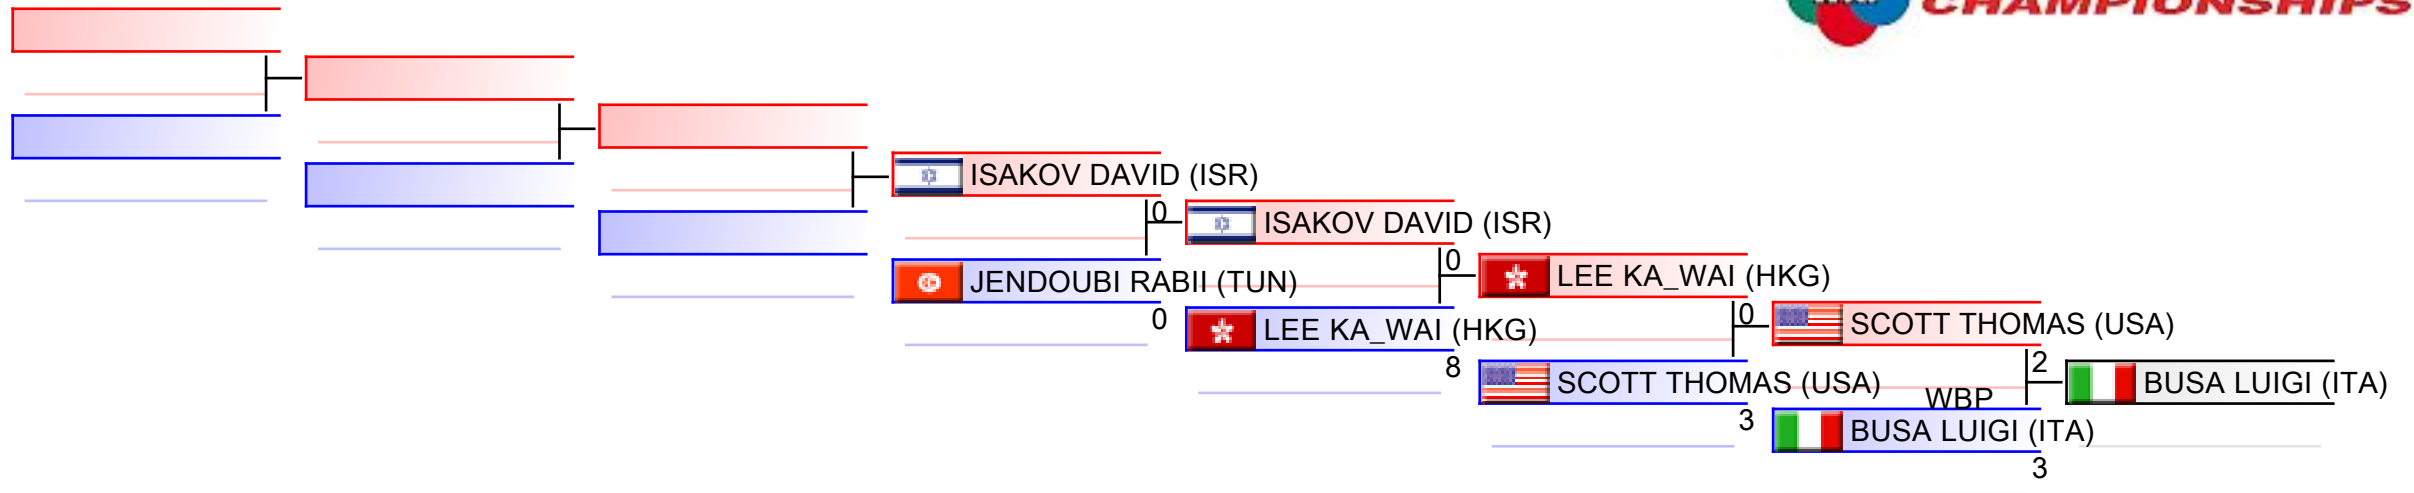

REPECHAGE: Male Kumite -67 Kg(3,4,1,2)

Referees:							
-----------	--	--	--	--	--	--	--

Male Kumite -75 Kg

WKF World Senior Championships 2016

Tatami

Pool
3,4

(c)sportdata GmbH & Co KG 2000-2016(2016-10-30 14:40) -WKF Approved- v 9.0.9 build 4 License: SDIL Sportdata Internal License 2016 (expire 2016-12-31)