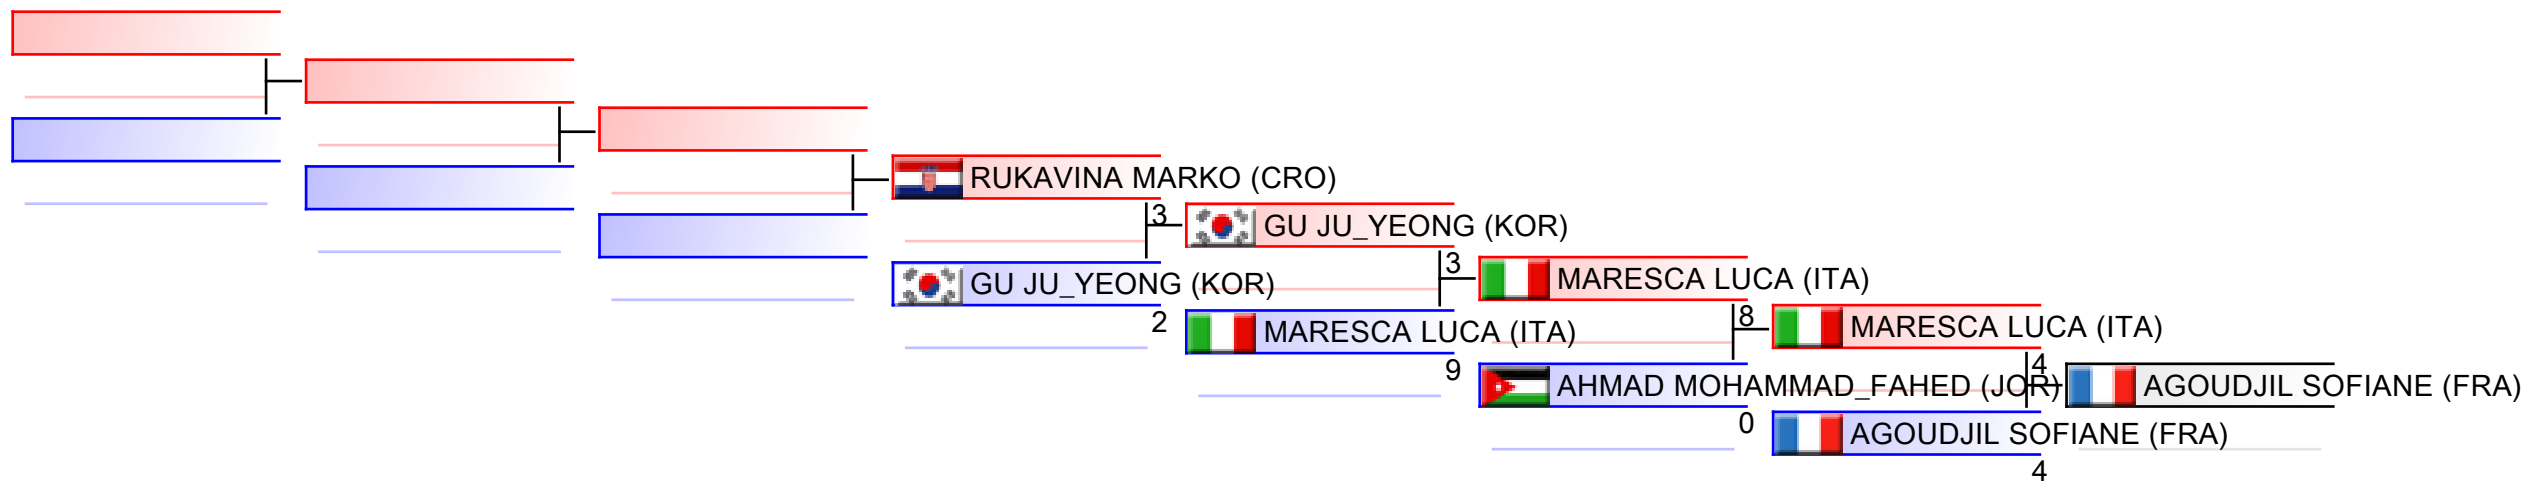

REPECHAGE: Male Kumite -60 Kg(1,2,3,4)