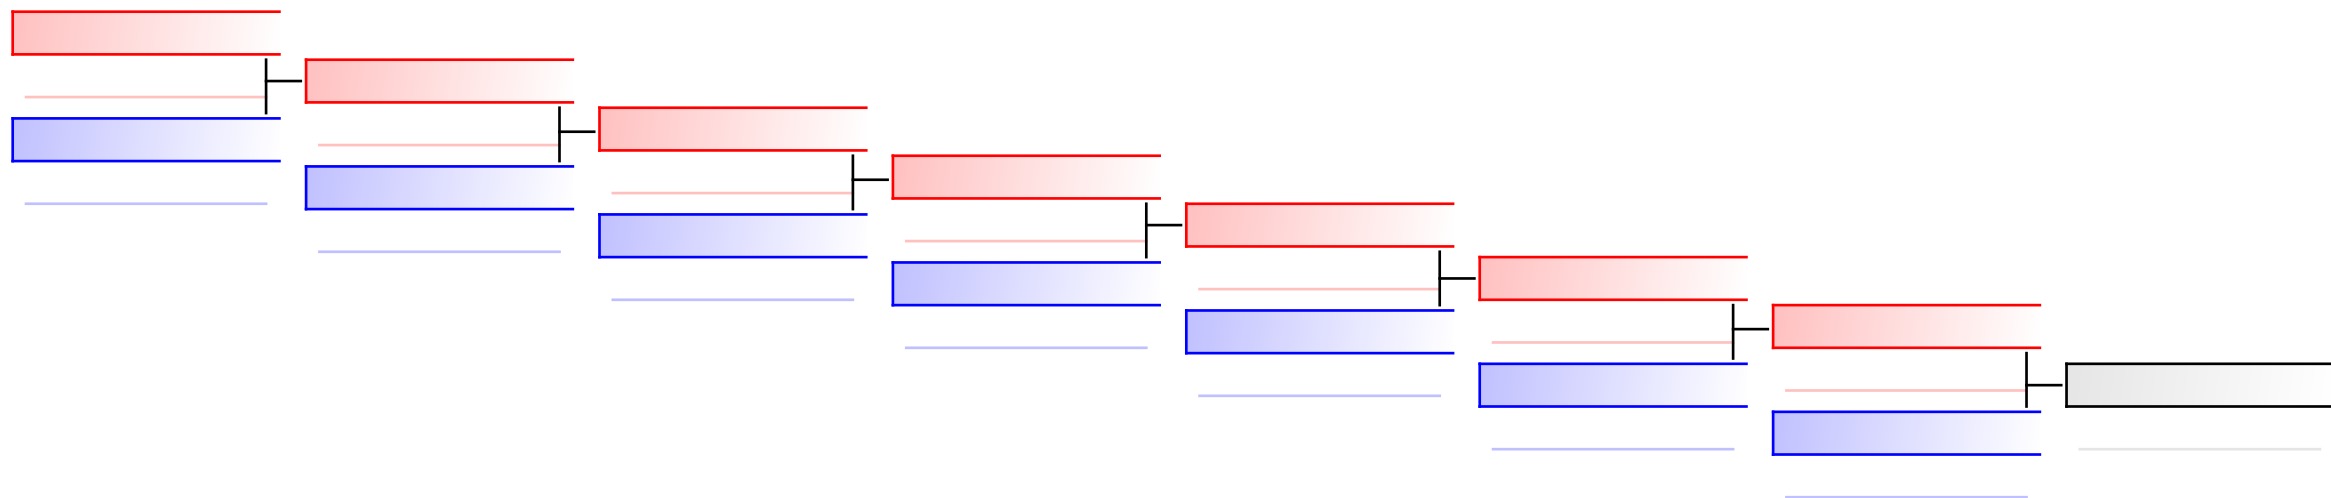

Tatami

Pool
2

REPECHAGE: Male Team Kata(2)

Referees:							
-----------	--	--	--	--	--	--	--

Male Team Kumite

WKF World Senior Championships 2016

Tatami

Pool
3,4,2,1