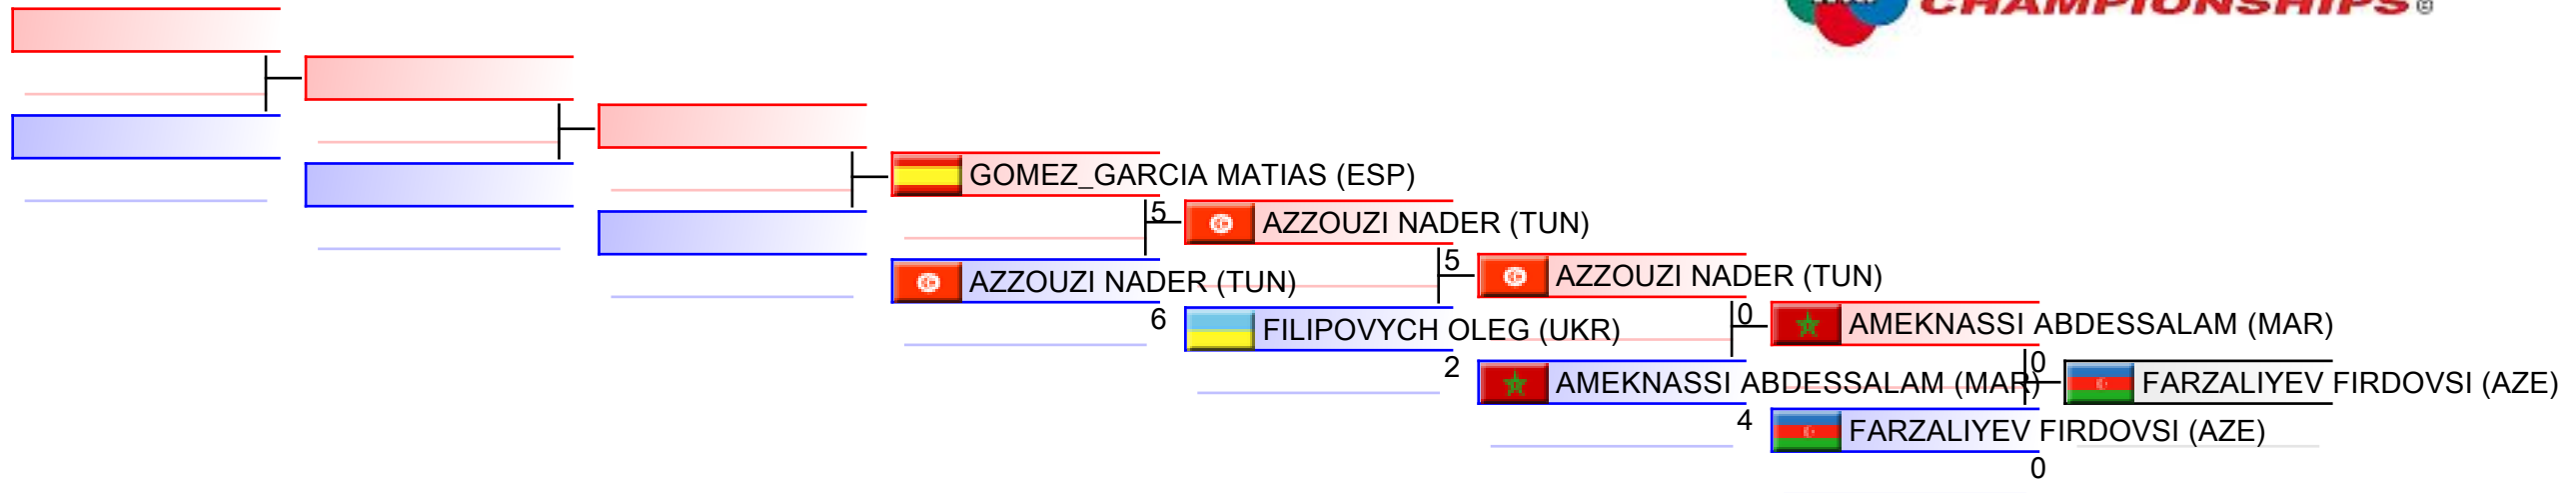

Male Kumite -60 Kg

WKF World Senior Championships 2016

Tatami

Pool
1,2,3,4

(c)sportdata GmbH & Co KG 2000-2016(2016-10-30 14:40) -WKF Approved- v 9.0.9 build 4 License: SDIL Sportdata Internal License 2016 (expire 2016-12-31)