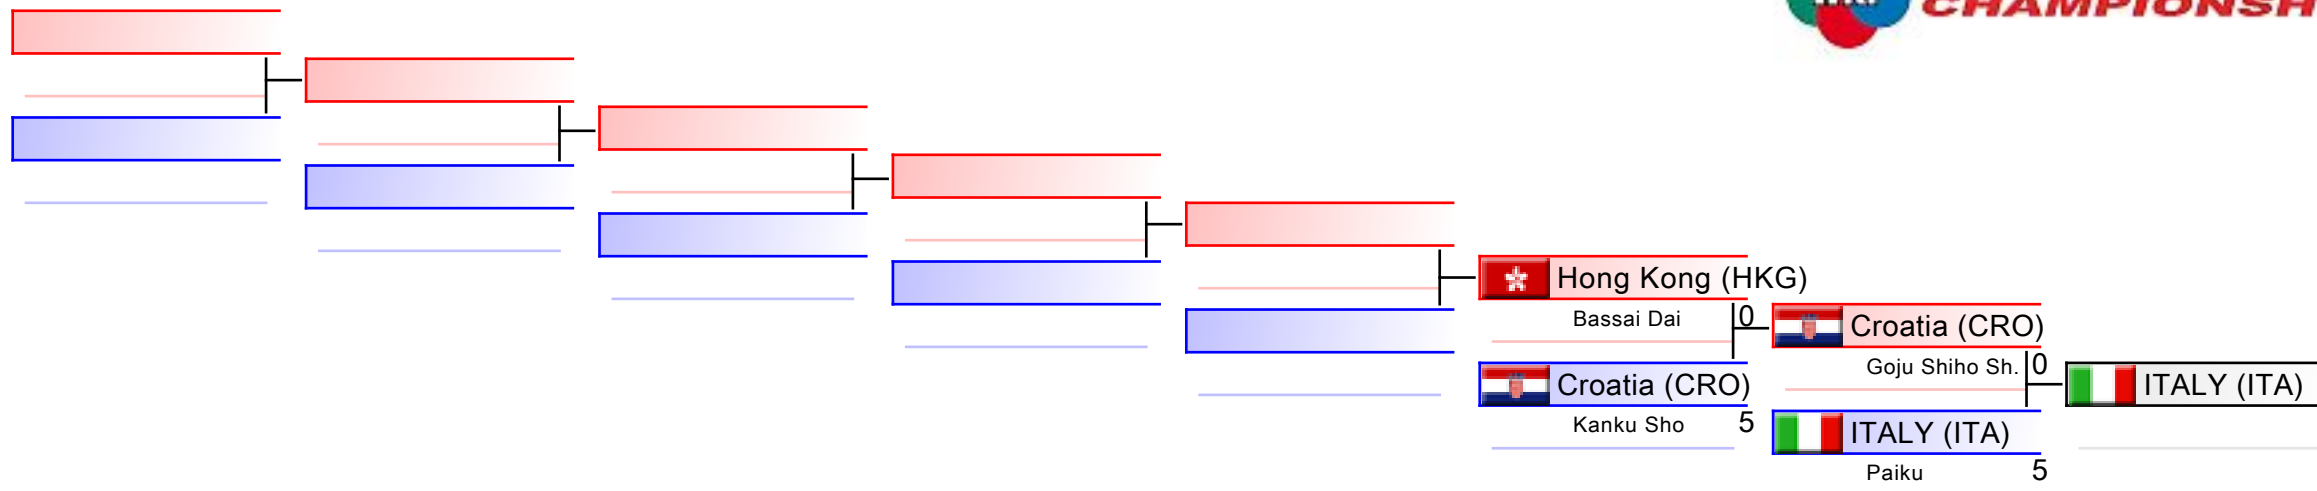

Tatami

Pool
2

REPECHAGE: Female Team Kata(2)

Referees:							
-----------	--	--	--	--	--	--	--

REPECHAGE: Female Team Kata(1)

Referees:							
-----------	--	--	--	--	--	--	--

Female Team Kumite

WKF World Senior Championships 2016