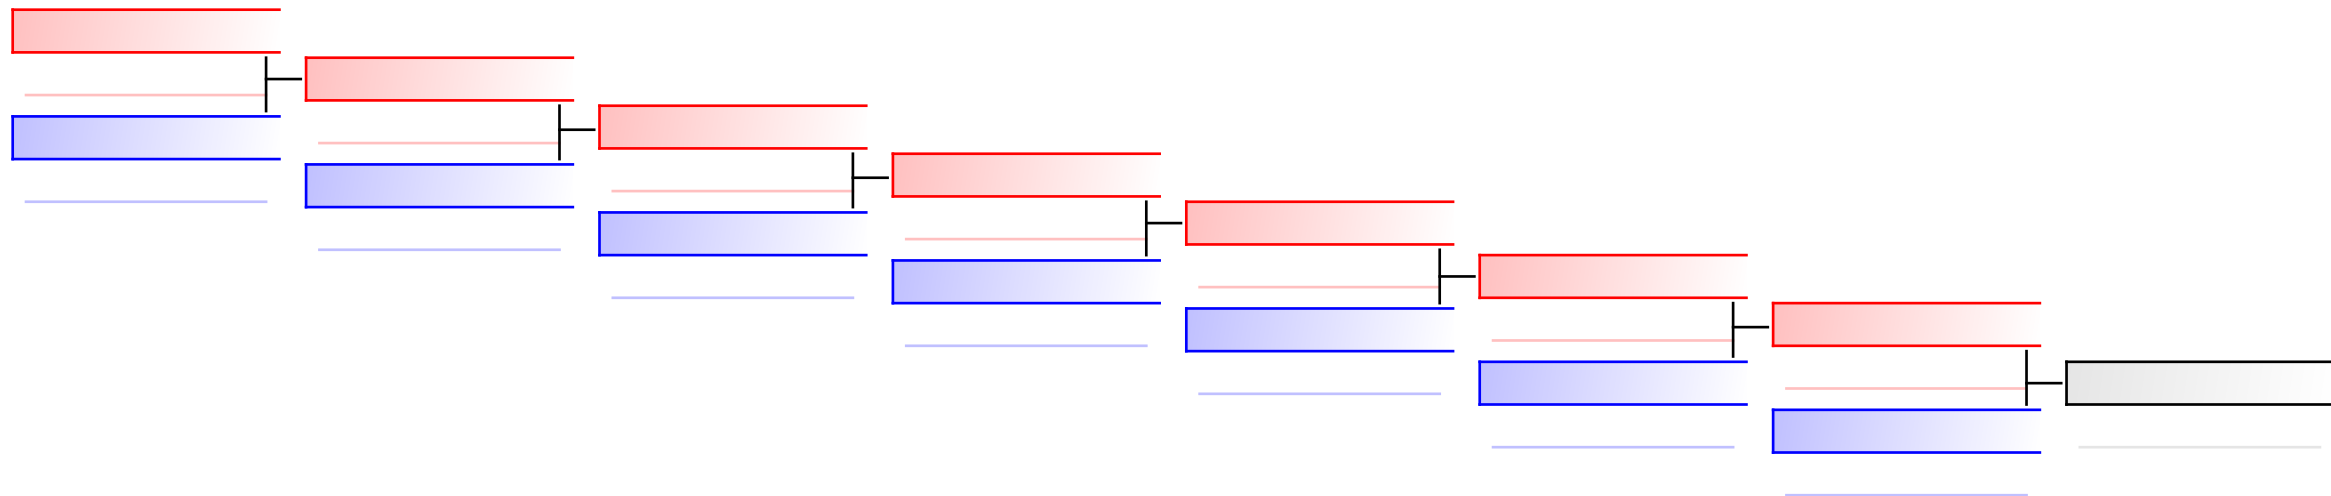

REPECHAGE: Male Kumite -75 Kg(3,4)