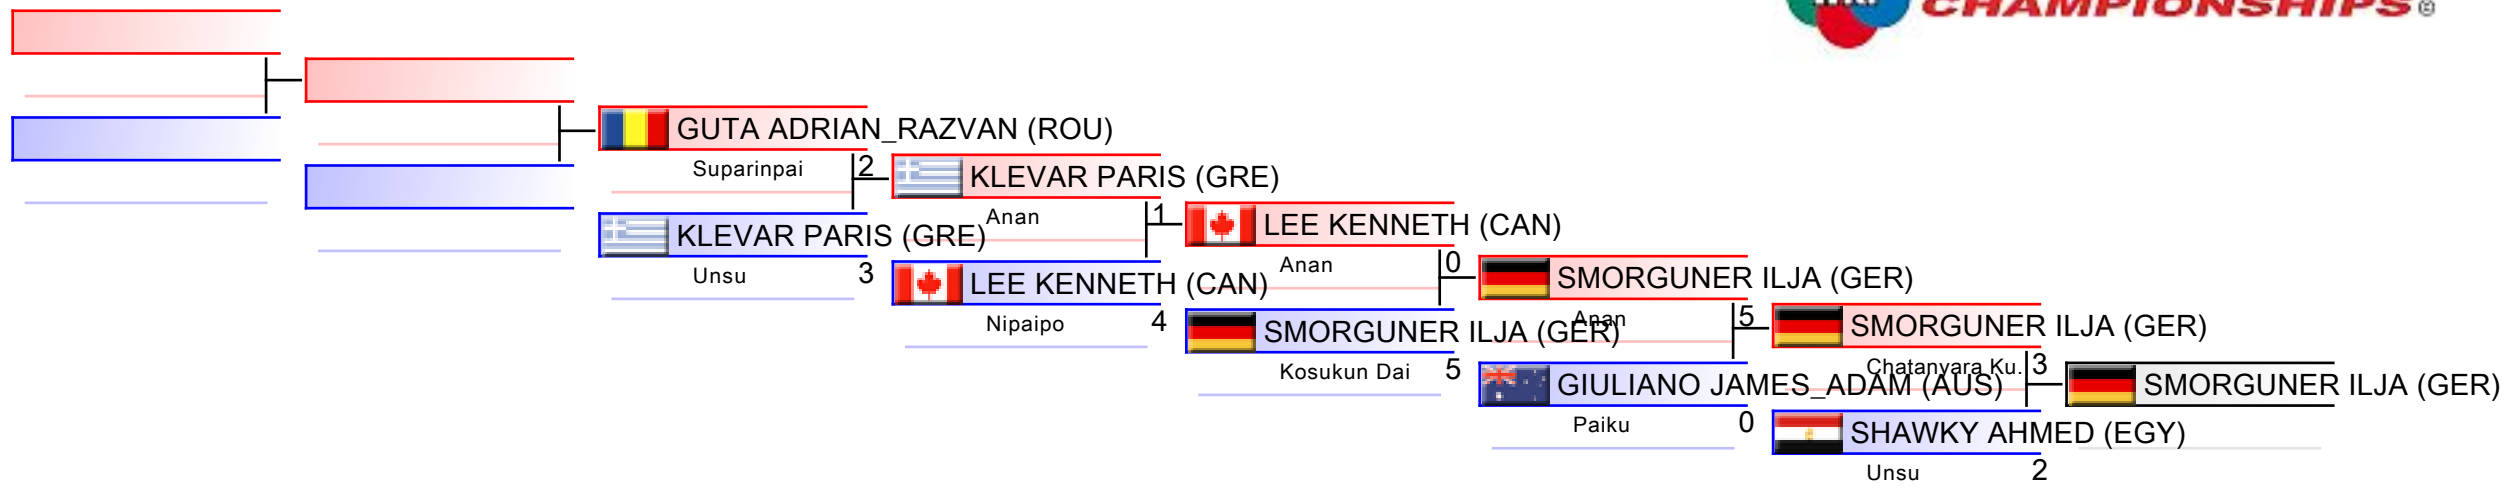

Male Kata

WKF World Senior Championships 2016

Tatami

Pool
1,2,3,4

(c)sportdata GmbH & Co KG 2000-2016(2016-10-30 14:40) -WKF Approved- v 9.0.9 build 4 License: SDIL Sportdata Internal License 2016 (expire 2016-12-31)