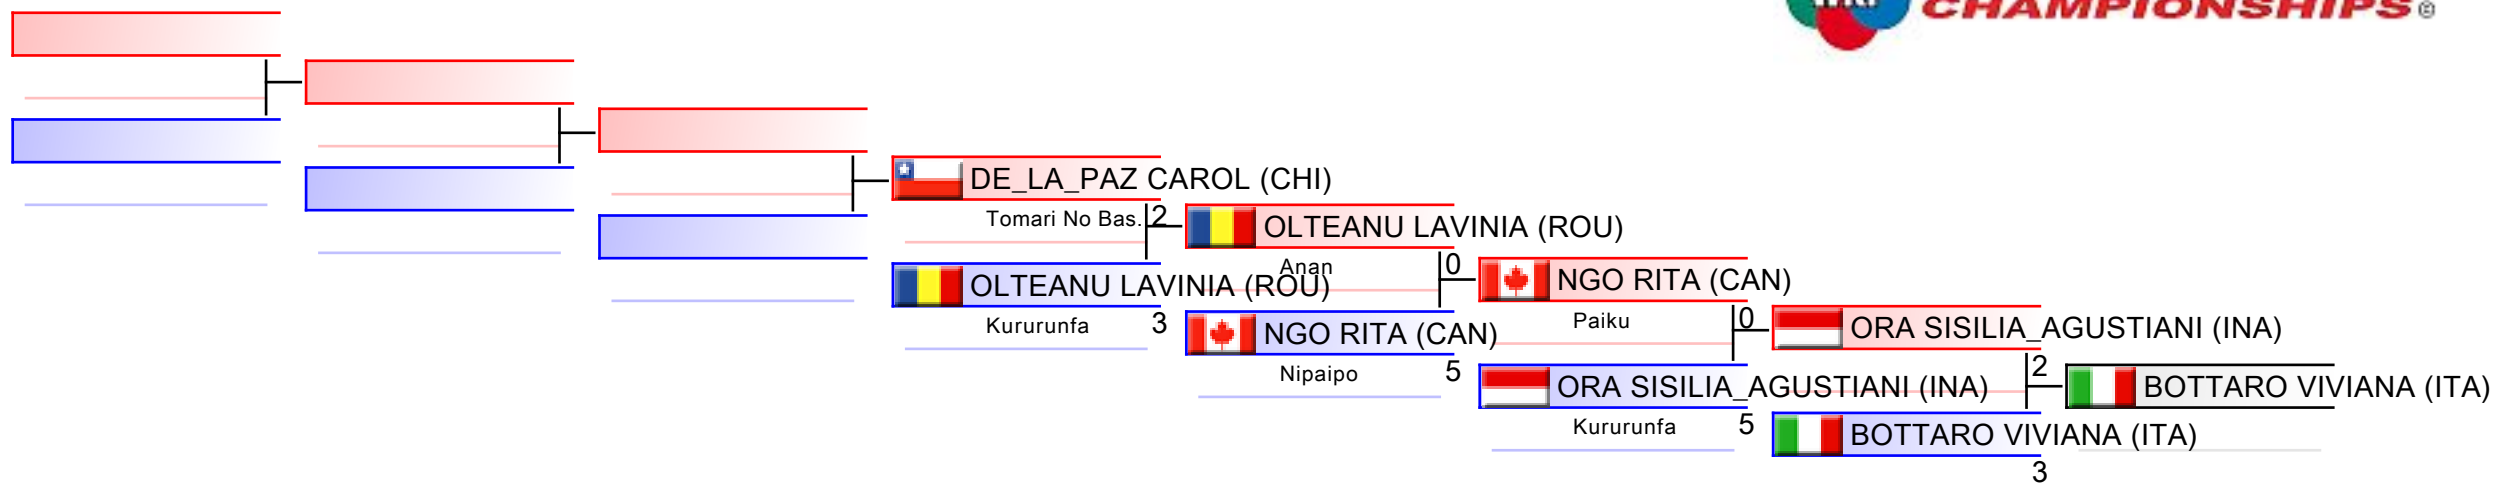

Female Kata

WKF World Senior Championships 2016

Tatami

Pool
2,1

(c)sportdata GmbH & Co KG 2000-2016(2016-10-30 14:40) -WKF Approved- v 9.0.9 build 4 License: SDIL Sportdata Internal License 2016 (expire 2016-12-31)