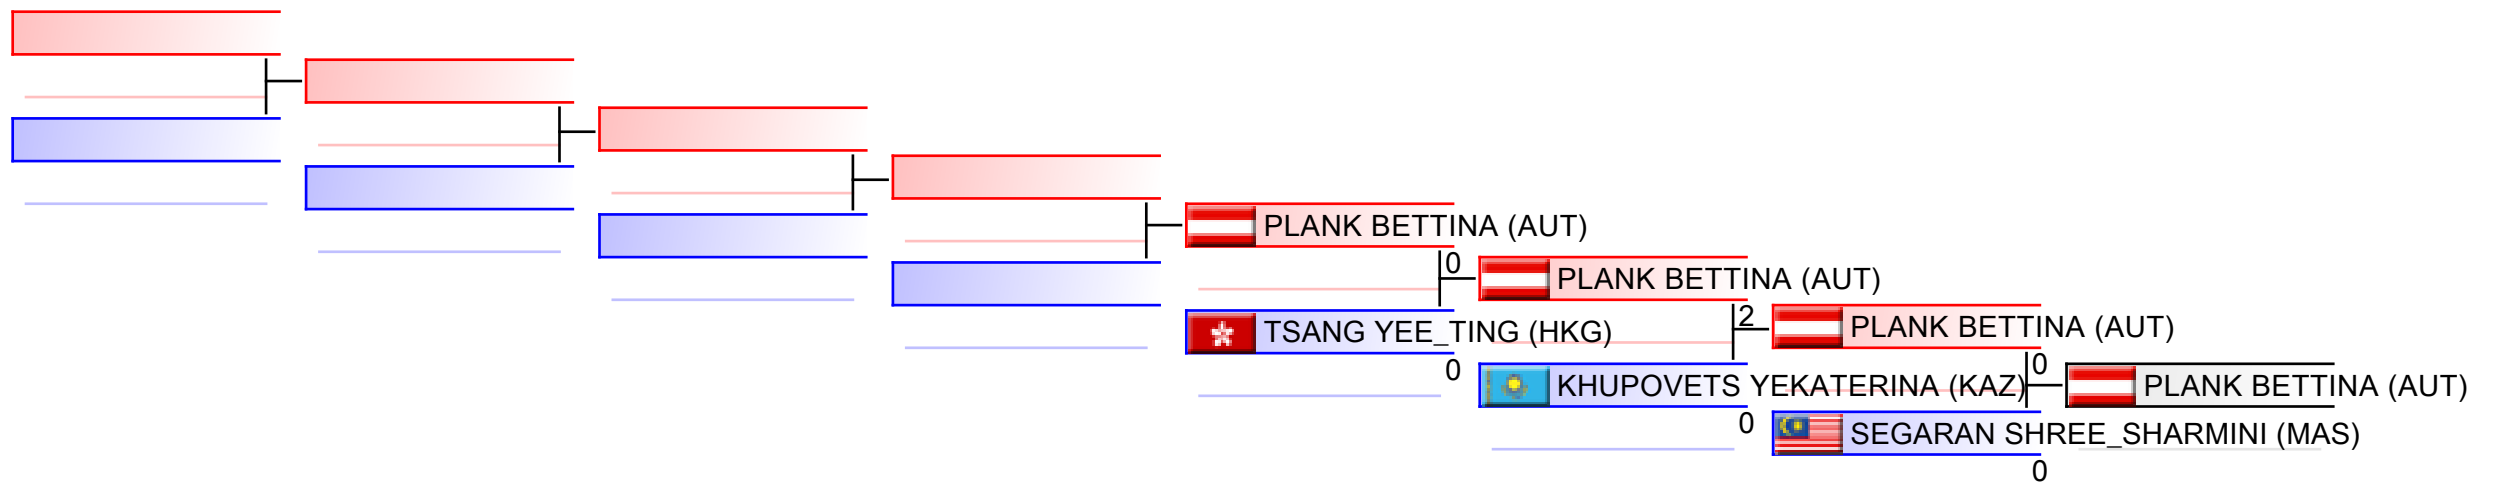

REPECHAGE: Female Kumite -50 Kg(1,2,3,4)