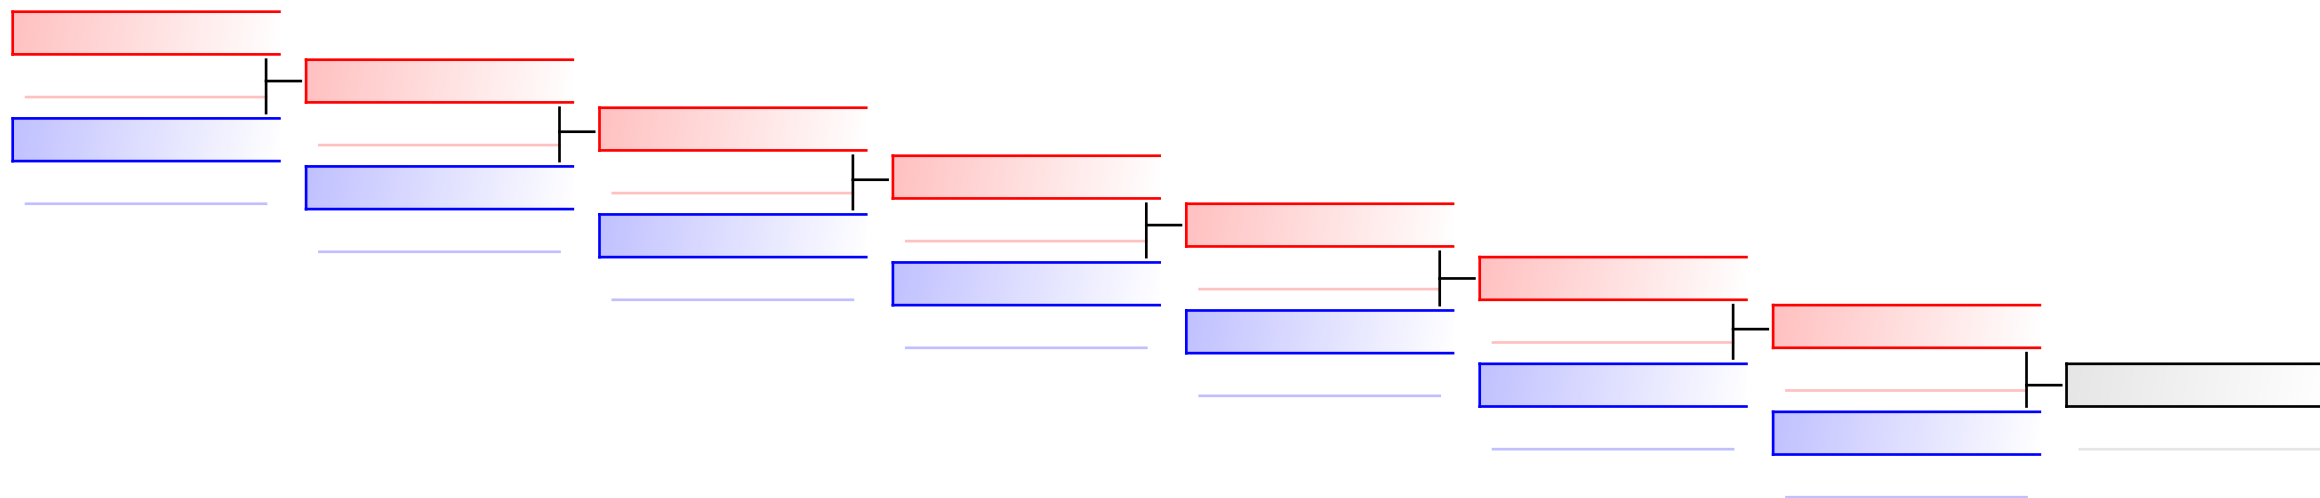

REPECHAGE: Male Kumite -75 Kg(1,2)