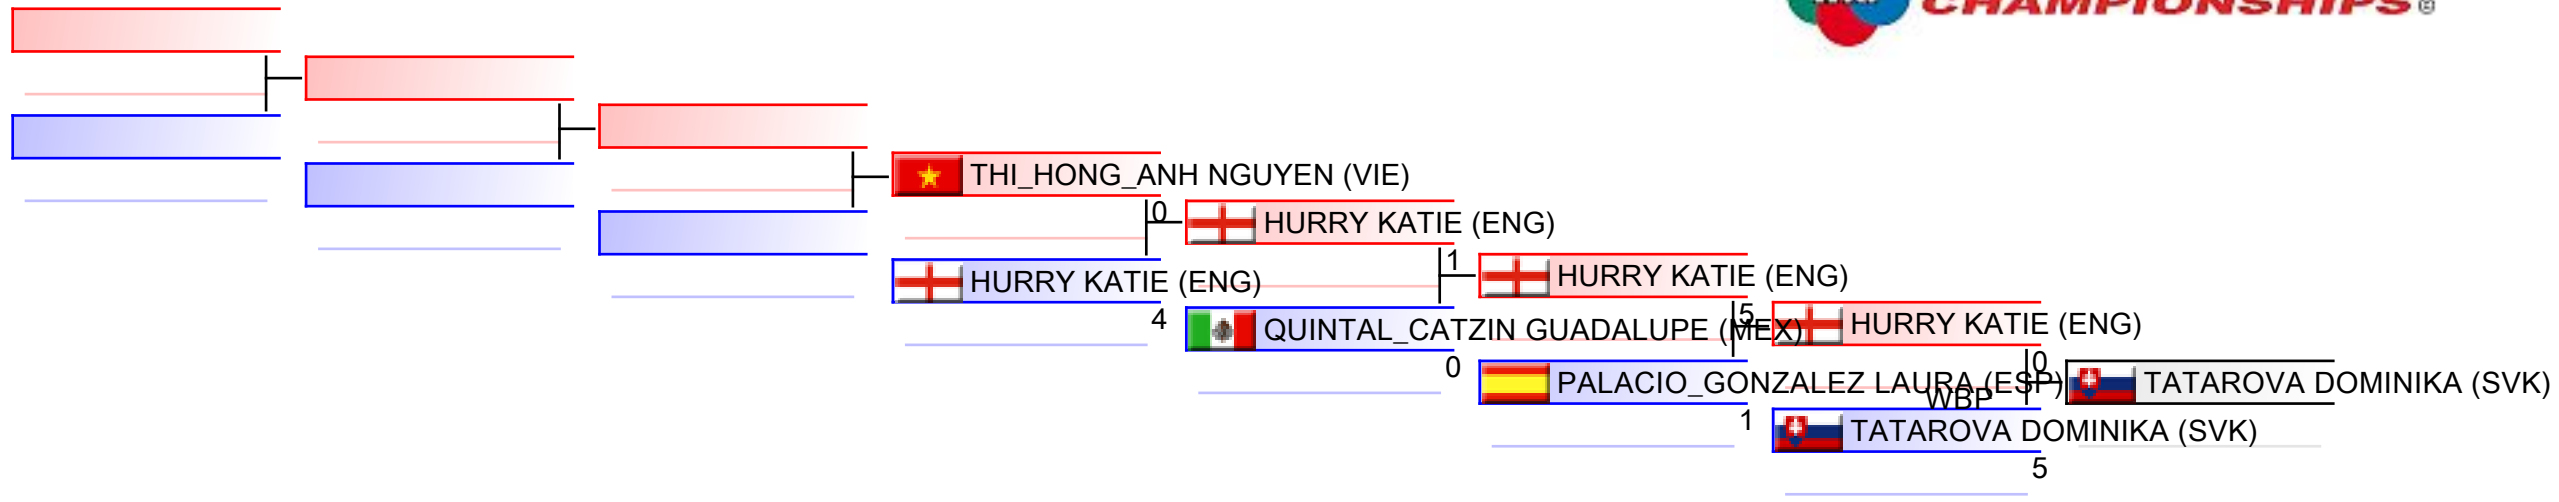

REPECHAGE: Female Kumite +68 Kg(1,2,3,4)

Referees: