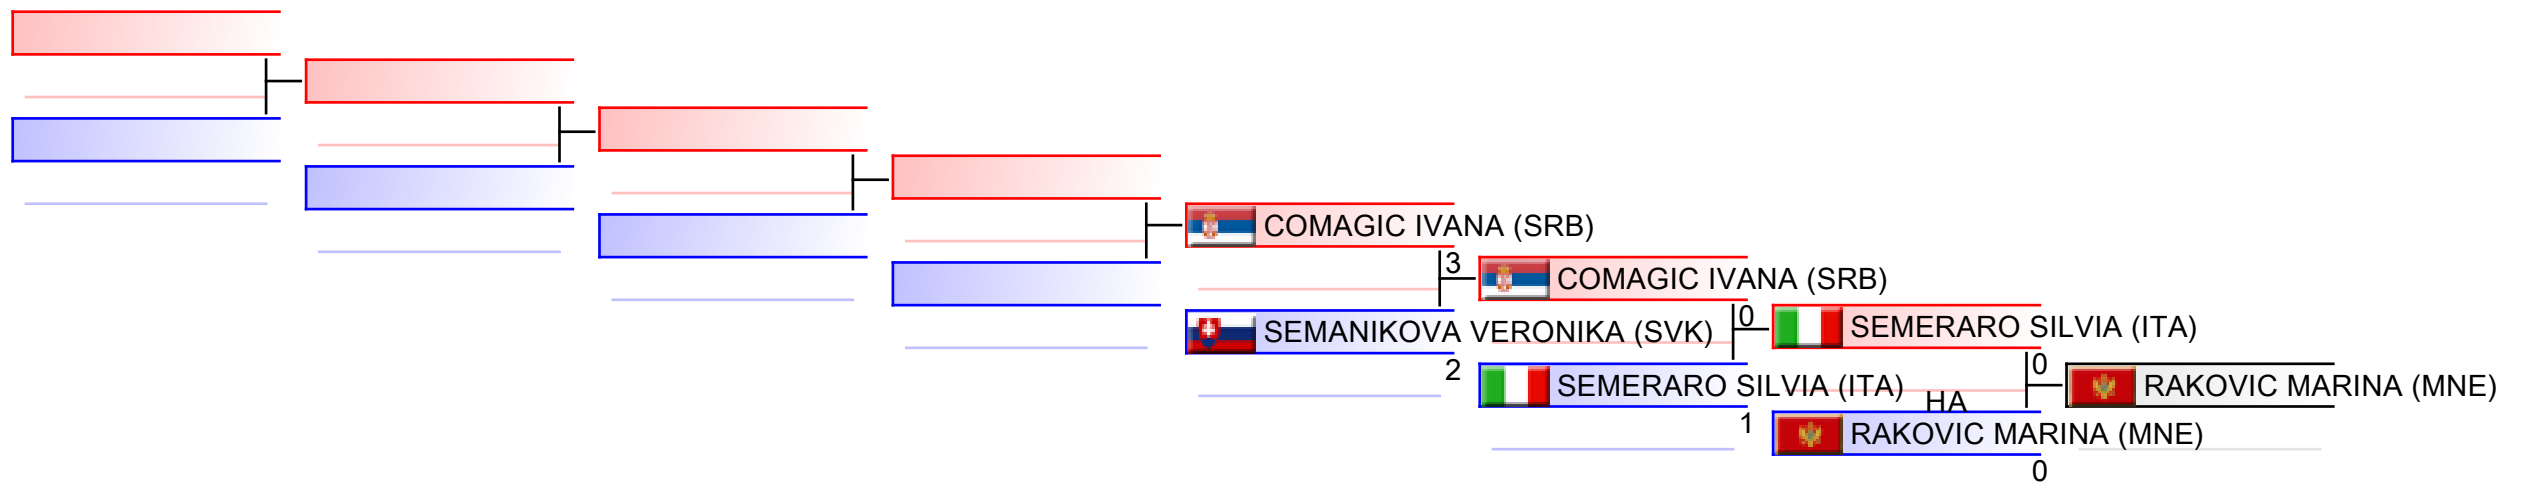

REPECHAGE: Female Kumite -68 Kg(3,4,1,2)