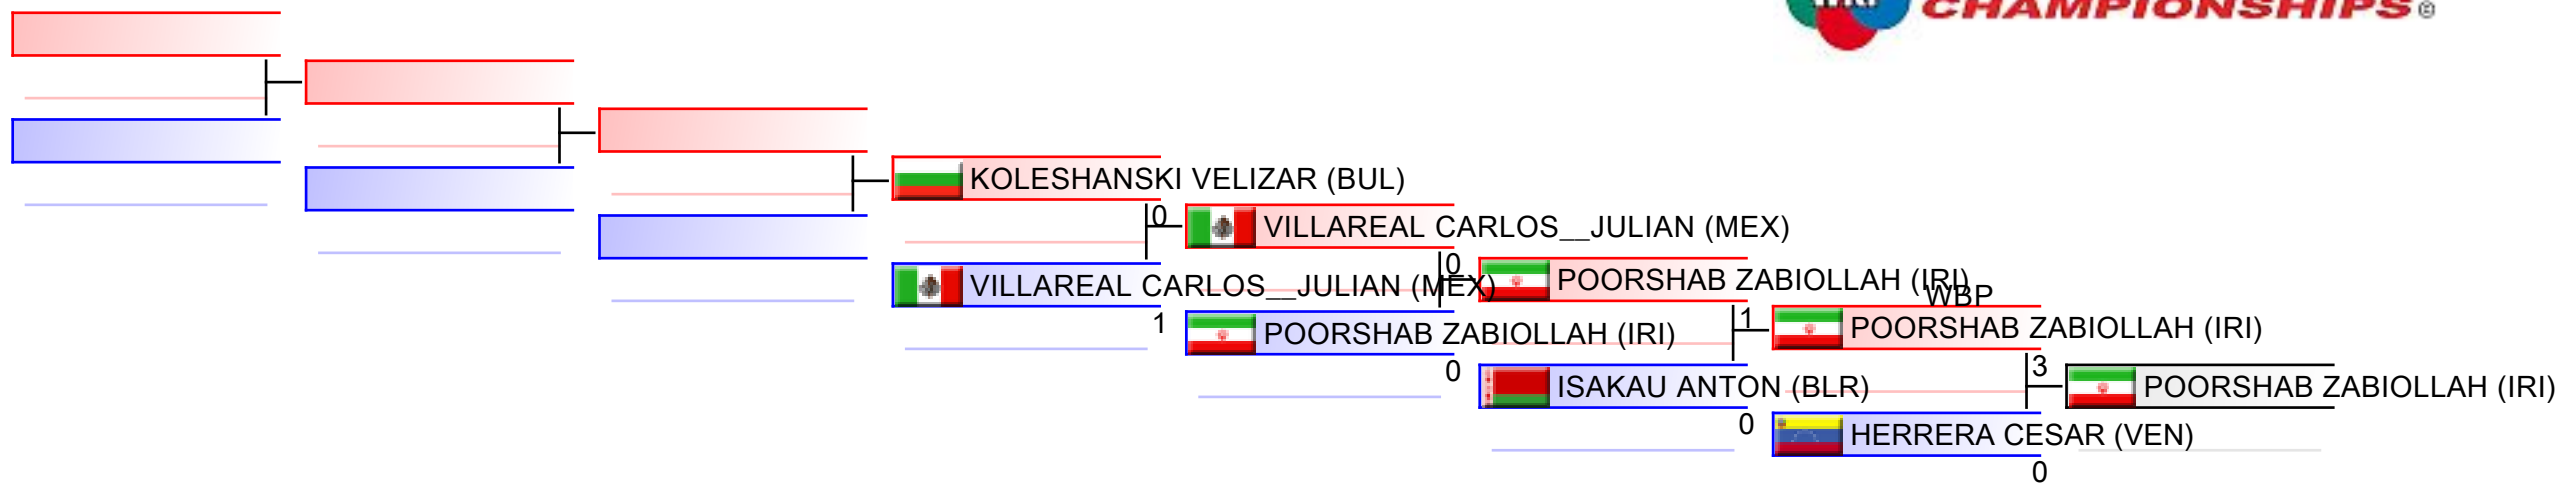

Male Kumite -84 Kg

WKF World Senior Championships 2016

Tatami

Pool
1,2,3,4

(c)sportdata GmbH & Co KG 2000-2016(2016-10-30 14:40) -WKF Approved- v 9.0.9 build 4 License: SDIL Sportdata Internal License 2016 (expire 2016-12-31)