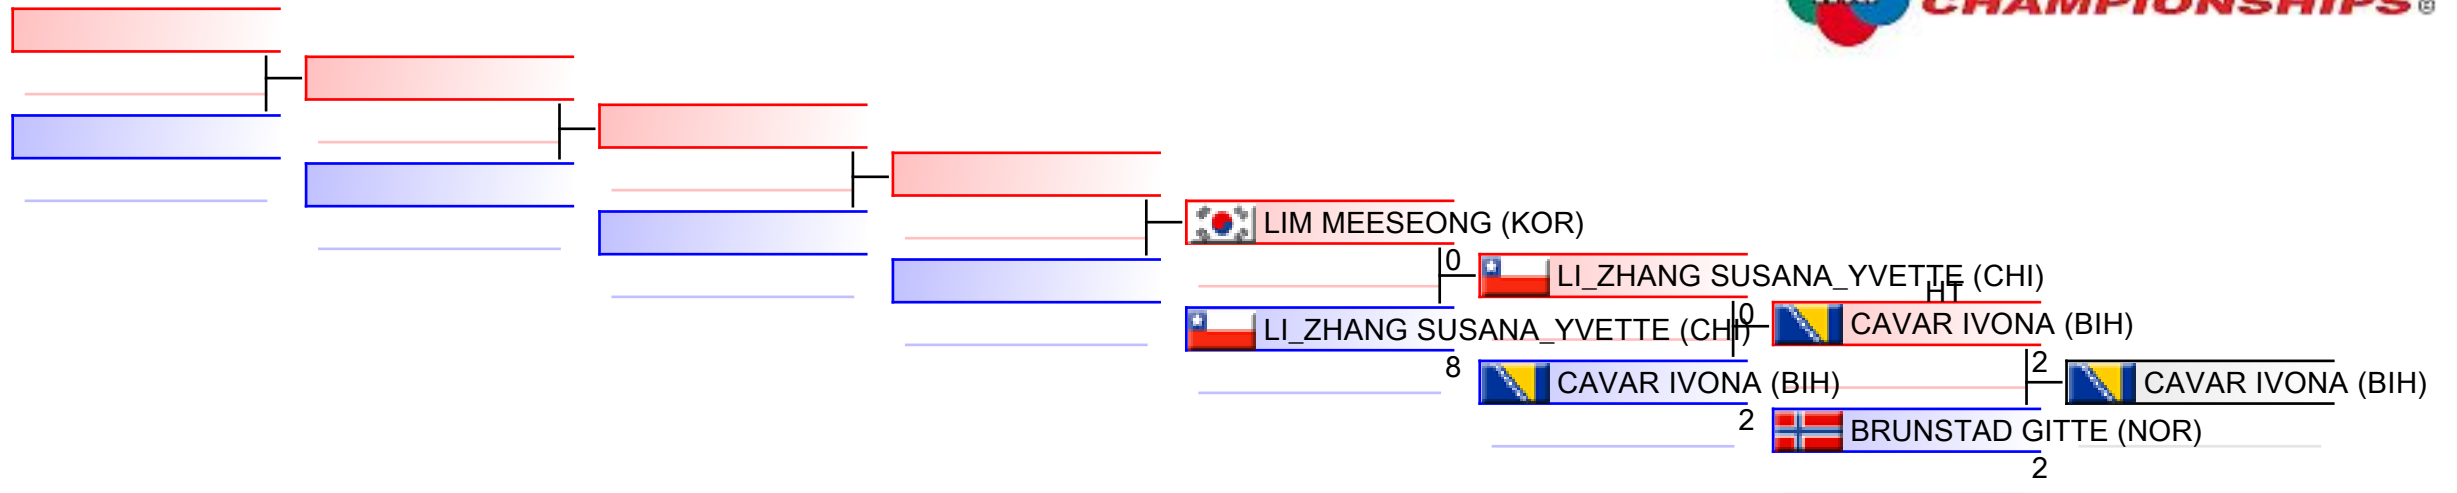

Female Kumite -68 Kg

WKF World Senior Championships 2016

Tatami

Pool
3,4,1,2

(c)sportdata GmbH & Co KG 2000-2016(2016-10-30 14:40) -WKF Approved- v 9.0.9 build 4 License: SDIL Sportdata Internal License 2016 (expire 2016-12-31)