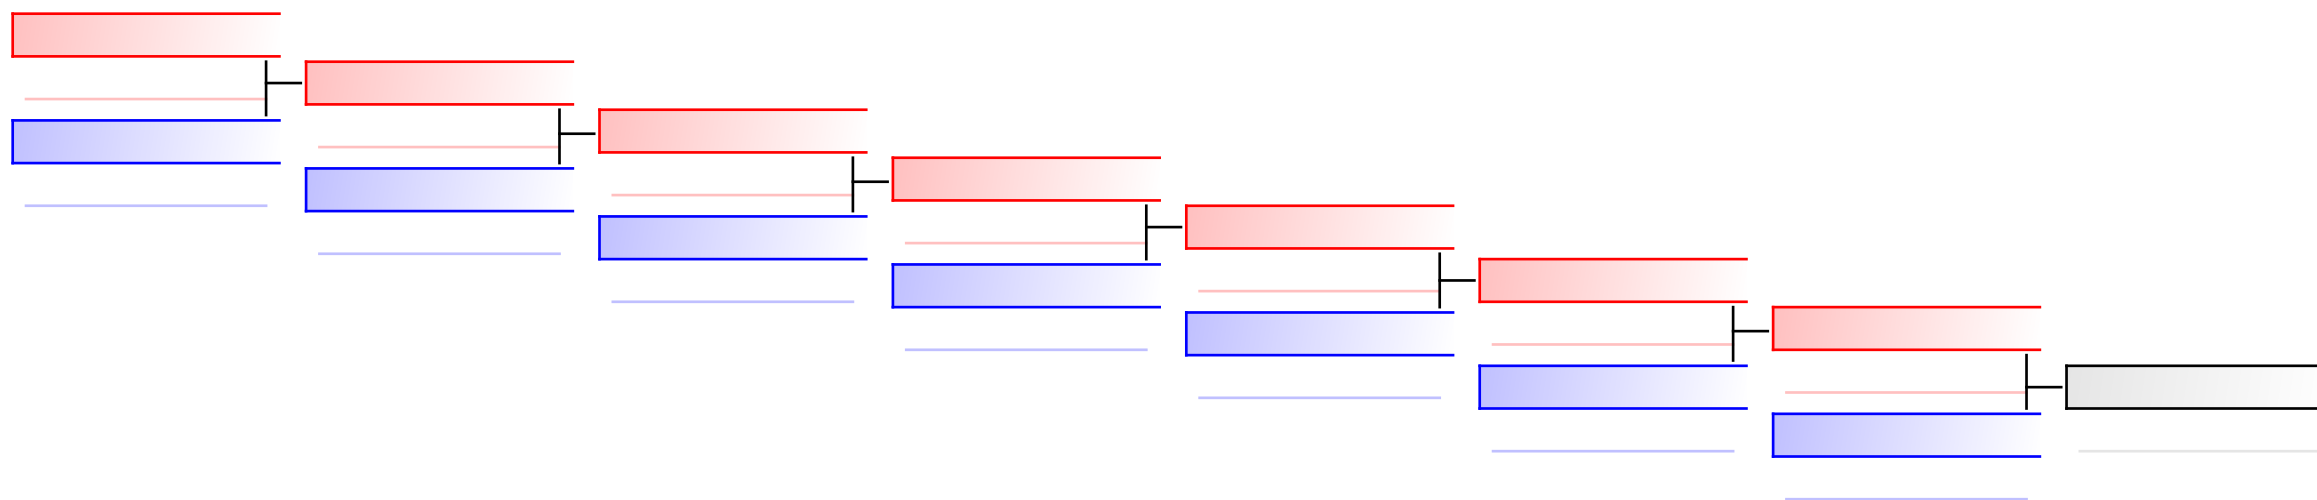

Tatami

Pool
2

REPECHAGE: Female Team Kata(2)

Referees:							
-----------	--	--	--	--	--	--	--

REPECHAGE: Female Team Kata(1)

Referees:							
-----------	--	--	--	--	--	--	--

Female Team Kumite

WKF World Senior Championships 2016