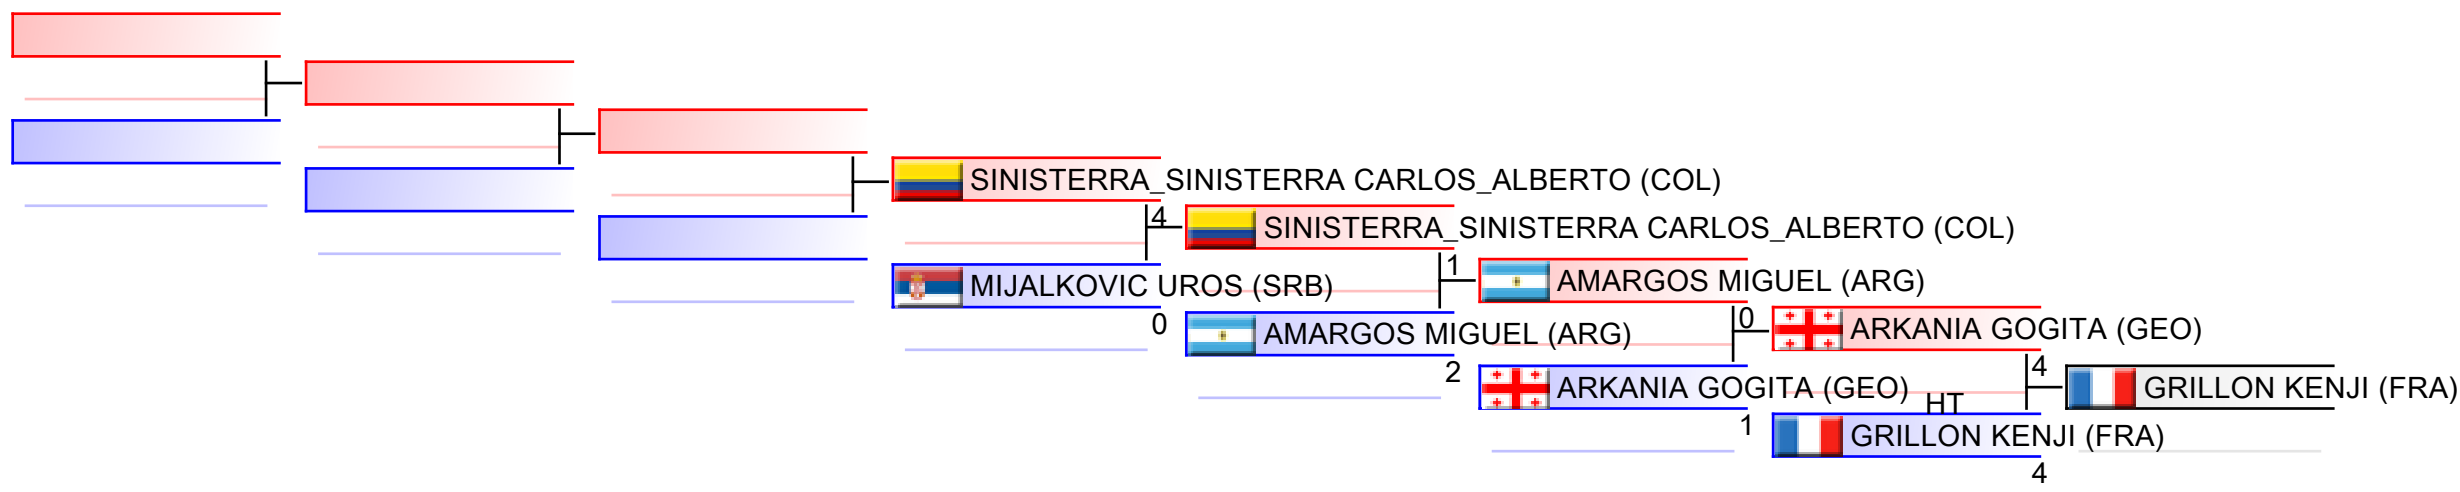

Tatami

Pool
1,2,3,4

(c)sportdata GmbH & Co KG 2000-2016(2016-10-30 14:40) -WKF Approved- v 9.0.9 build 4 License: SDIL Sportdata Internal License 2016 (expire 2016-12-31)

REPECHAGE: Male Kumite -84 Kg(1,2,3,4)