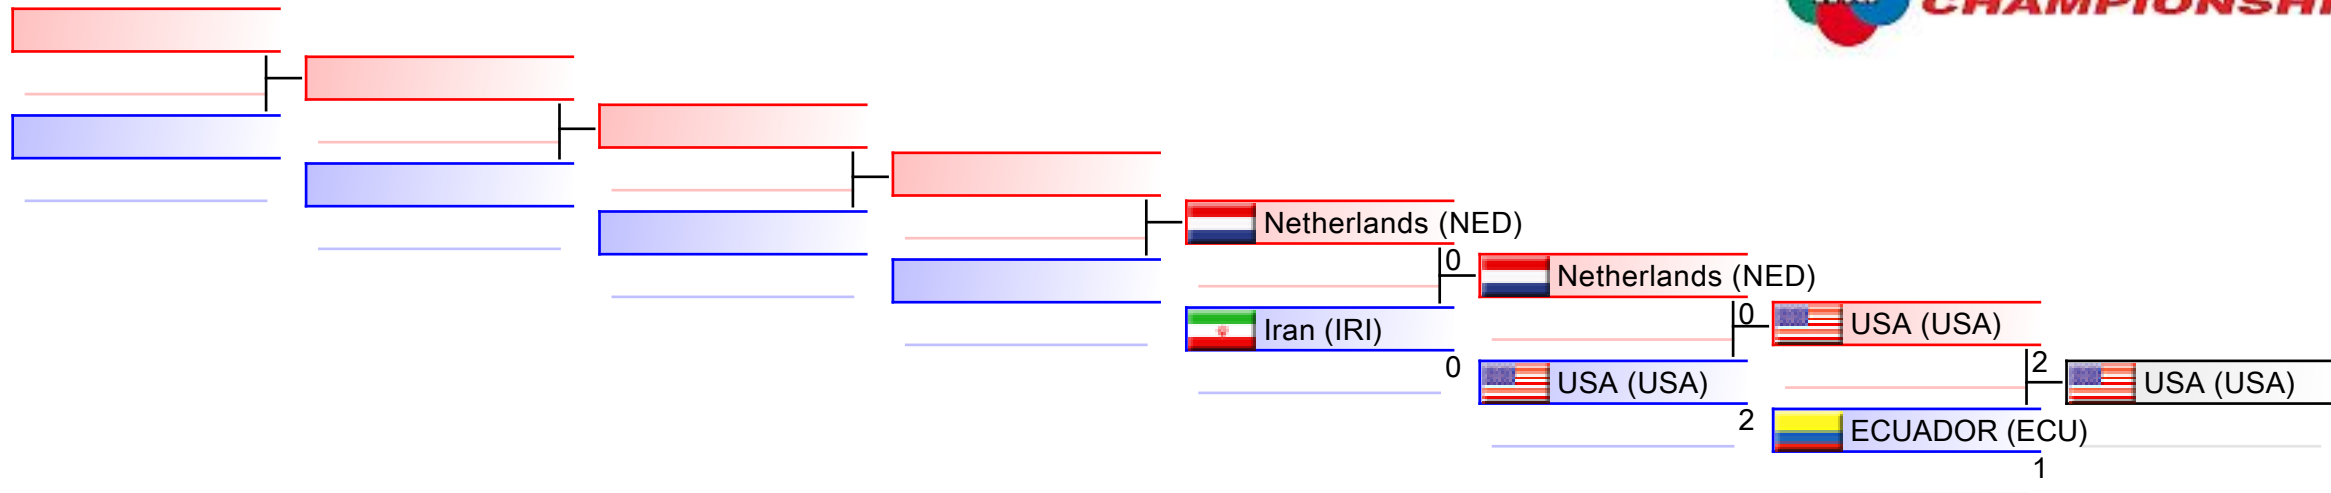

Female Team Kumite

WKF World Senior Championships 2016

Tatami

Pool
1,2,3,4

(c)sportdata GmbH & Co KG 2000-2016(2016-10-30 14:40) -WKF Approved- v 9.0.9 build 4 License: SDIL Sportdata Internal License 2016 (expire 2016-12-31)