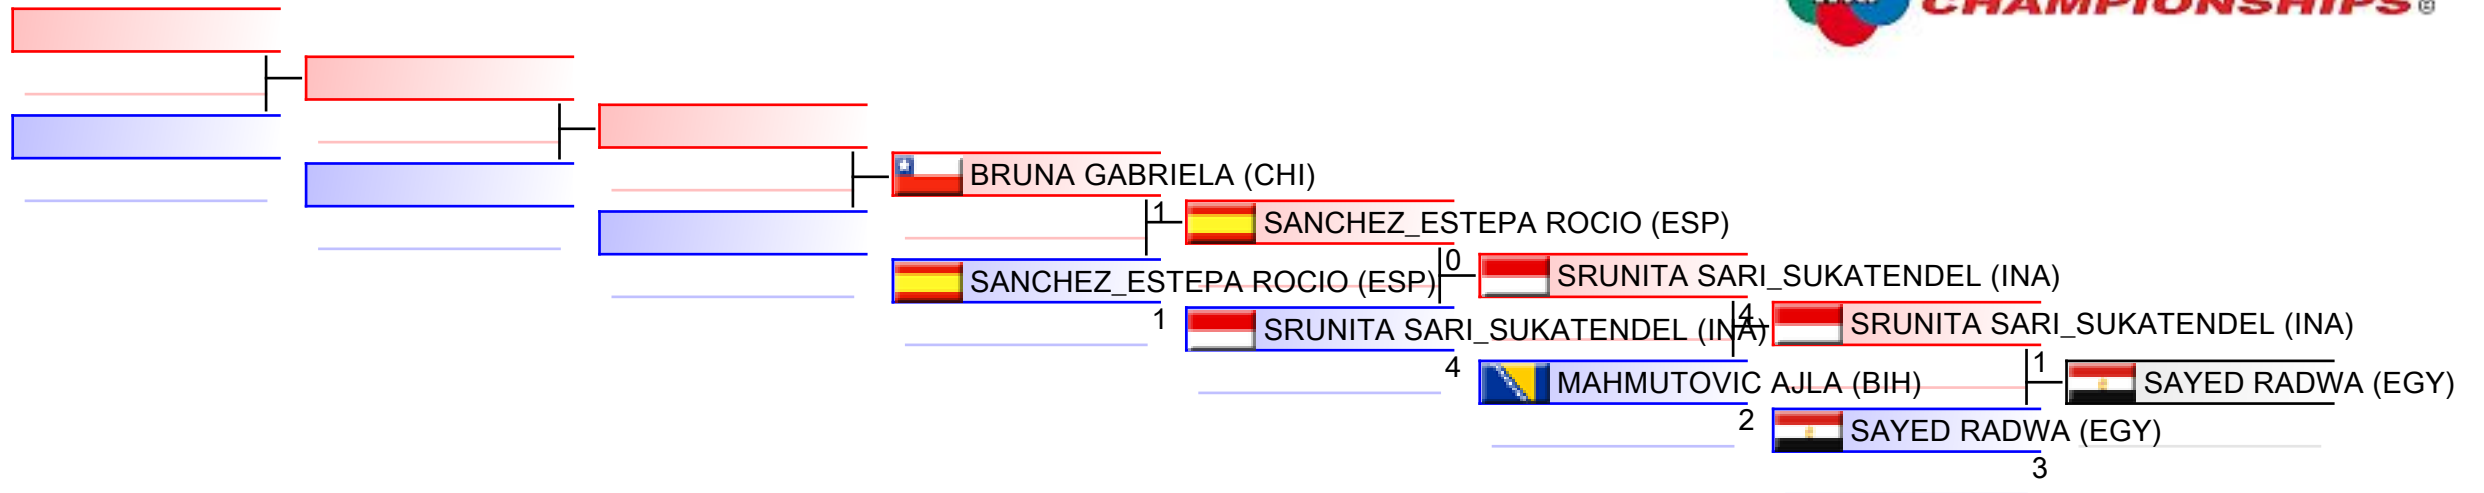

Female Kumite -50 Kg

WKF World Senior Championships 2016

Tatami

Pool
1,2,3,4

(c)sportdata GmbH & Co KG 2000-2016(2016-10-30 14:40) -WKF Approved- v 9.0.9 build 4 License: SDIL Sportdata Internal License 2016 (expire 2016-12-31)