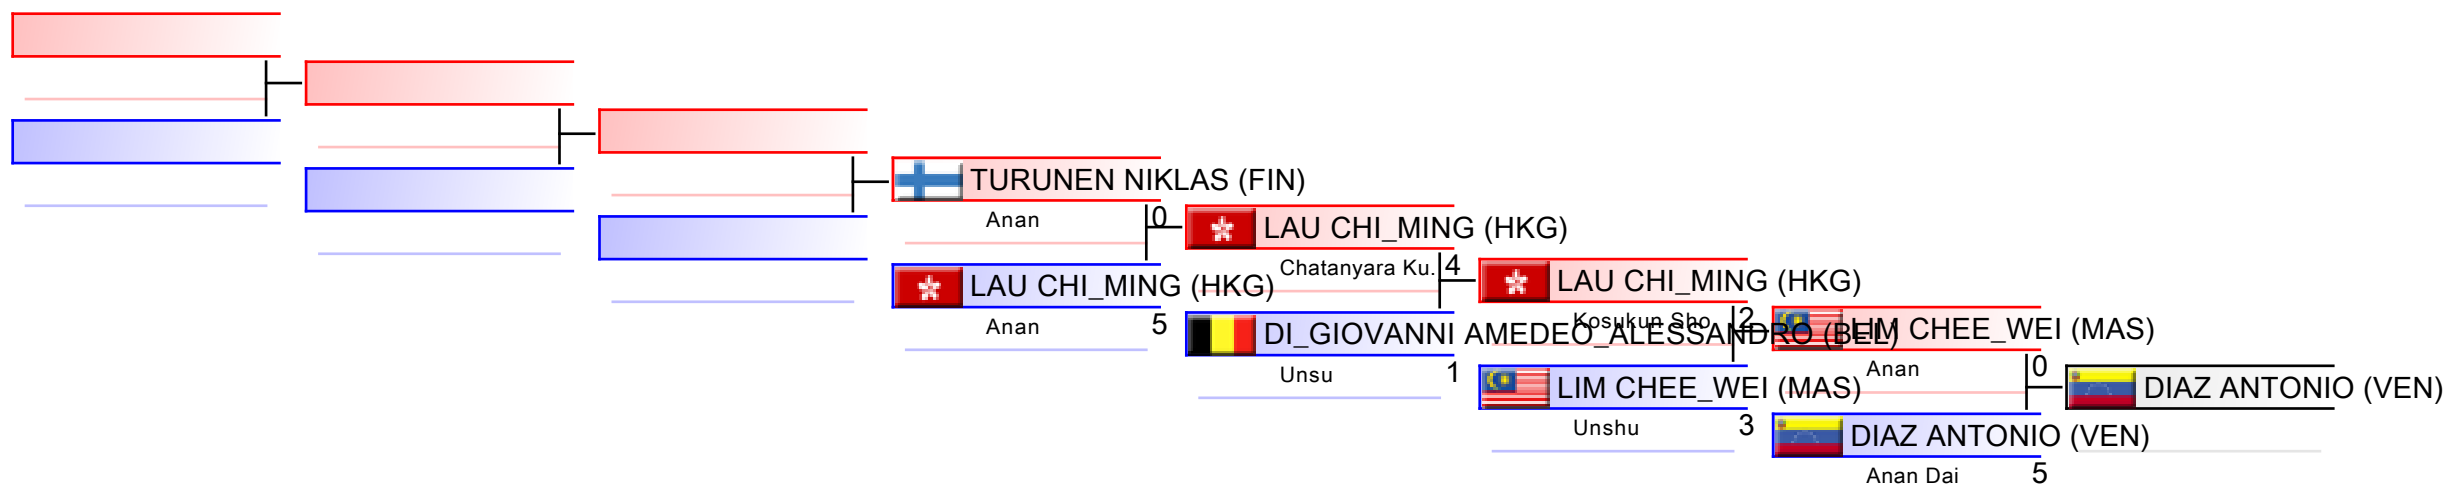

REPECHAGE: Male Kata(1,2,3,4)