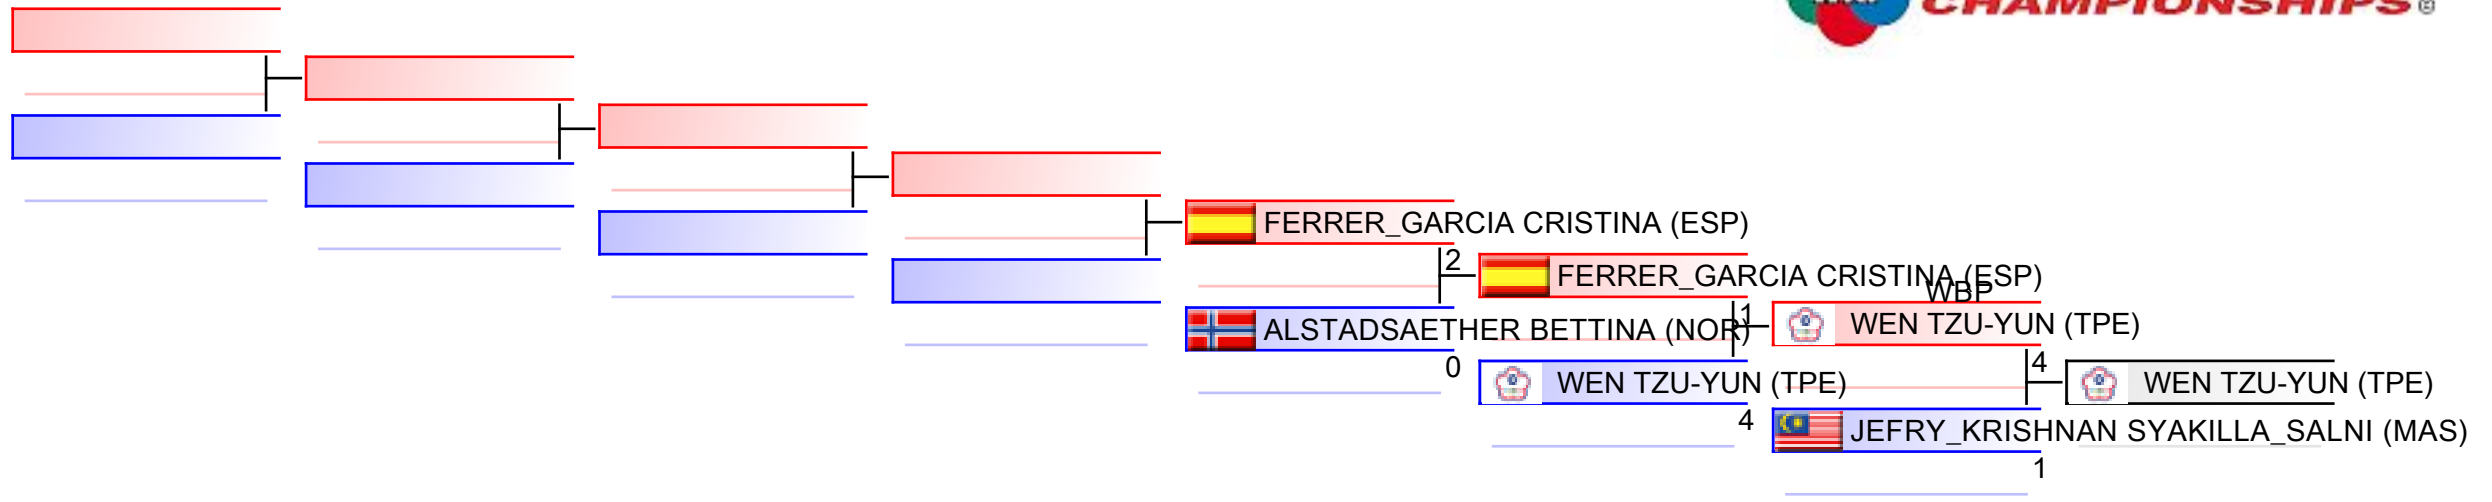

REPECHAGE: Female Kumite -55 Kg(1,2,3,4)

Referees: