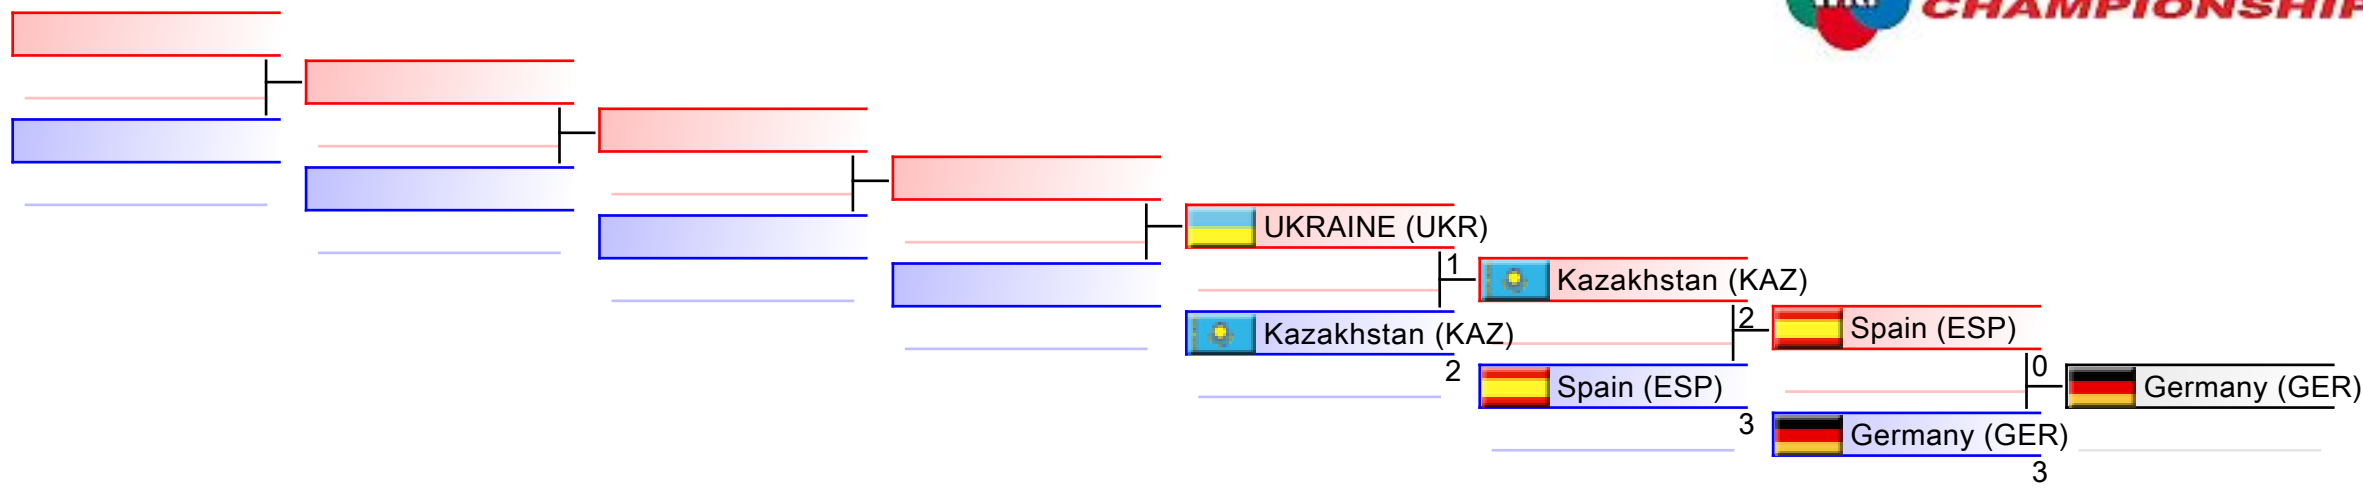

Male Team Kumite

WKF World Senior Championships 2016

Tatami

Pool
3,4,2,1

(c)sportdata GmbH & Co KG 2000-2016(2016-10-30 14:40) -WKF Approved- v 9.0.9 build 4 License: SDIL Sportdata Internal License 2016 (expire 2016-12-31)