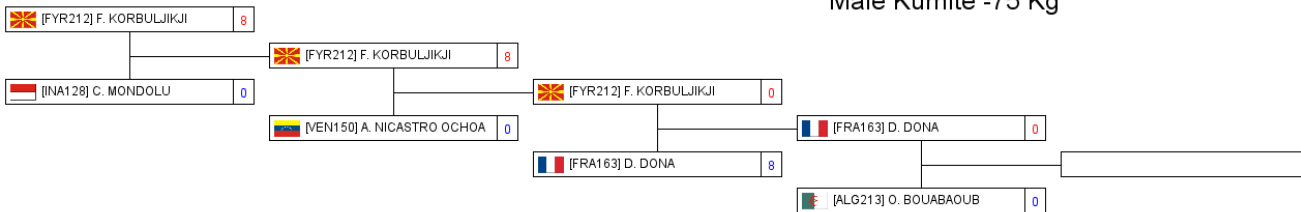

Male Kumite -75 Kg

Repechage Pool 1