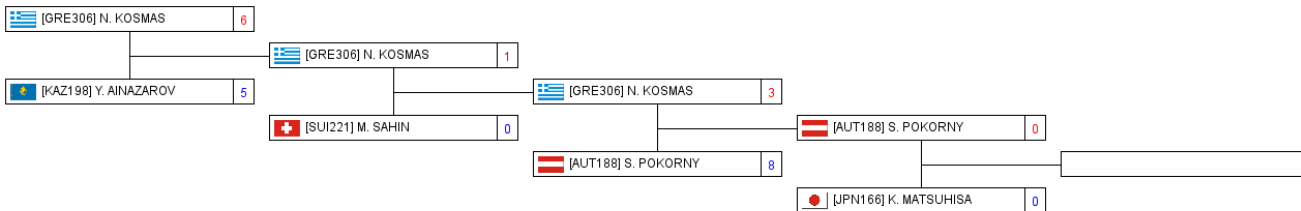

Repechage Pool 2