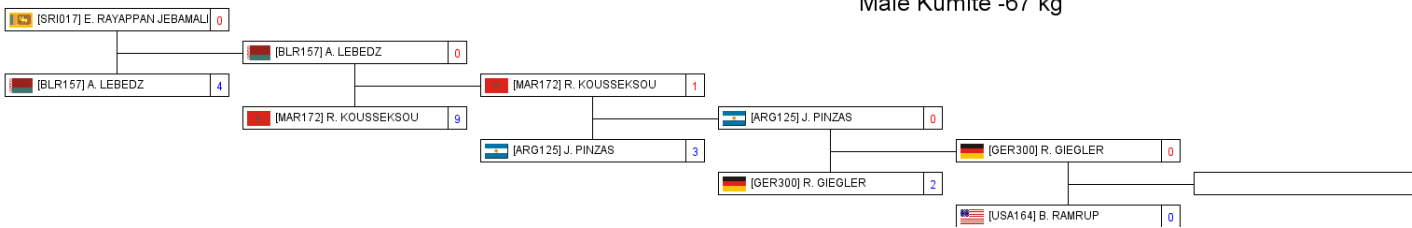

Male Kumite -67 kg

Repechage Pool 1