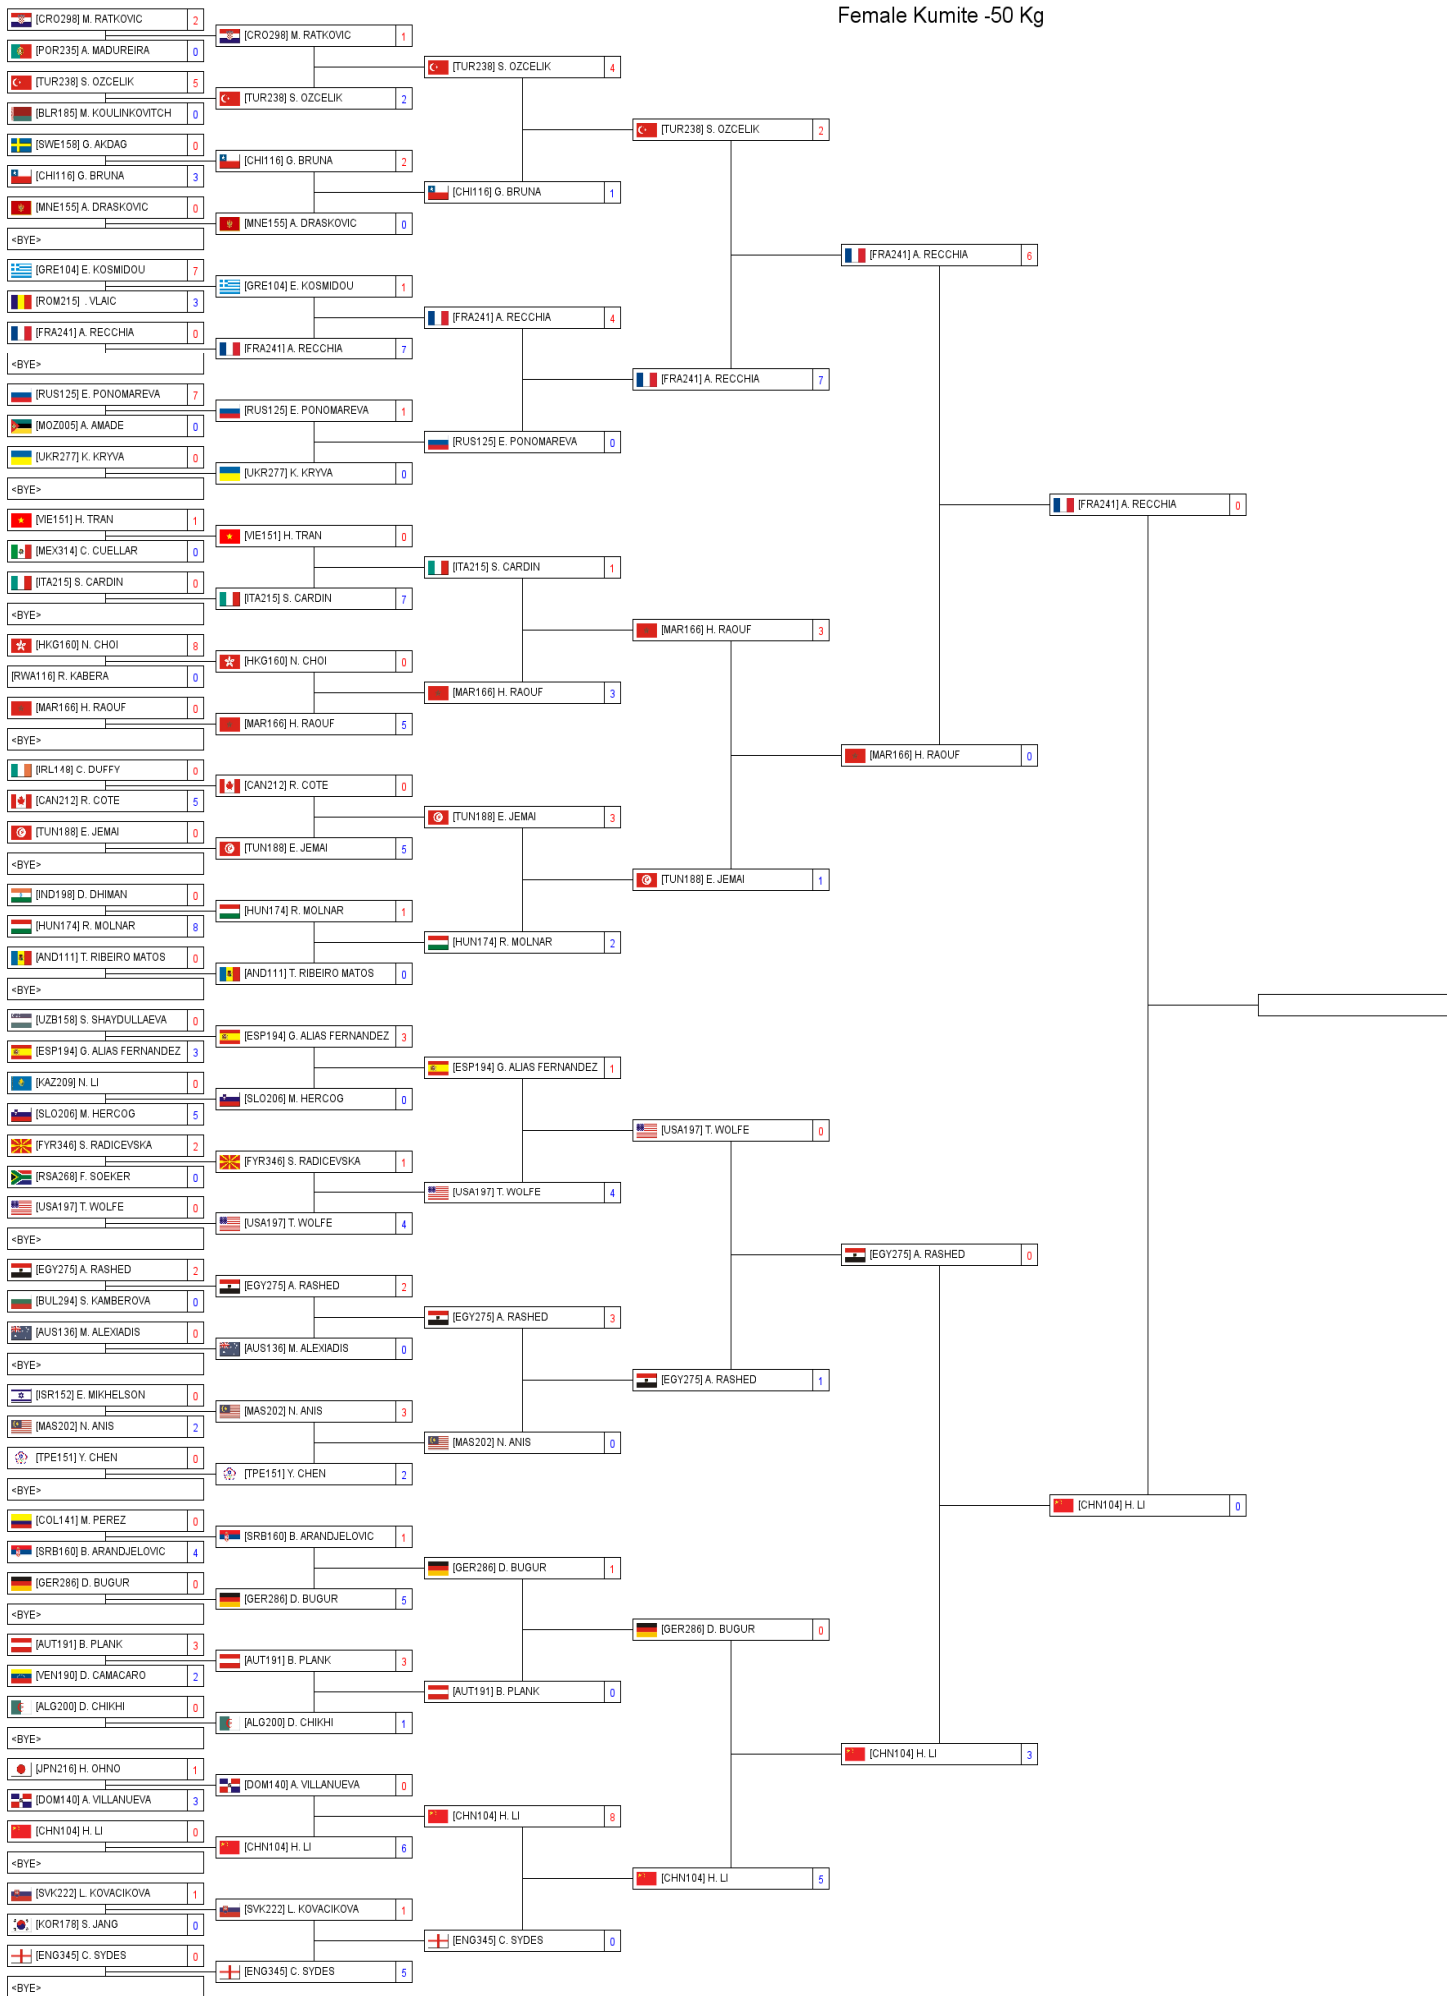

Female Kumite -50 Kg

Female Kumite -50 Kg

Repechage Pool 1

Repechage Pool 2

Female Kumite -55 Kg

Female Kumite -55 Kg

Repechage Pool 1

Repechage Pool 2

Male Kumite -60 Kg

Male Kumite -60 Kg

Repechage Pool 1

Repechage Pool 2

Female Kumite -61 kg

Female Kumite -61 kg

Repechage Pool 1

Repechage Pool 2