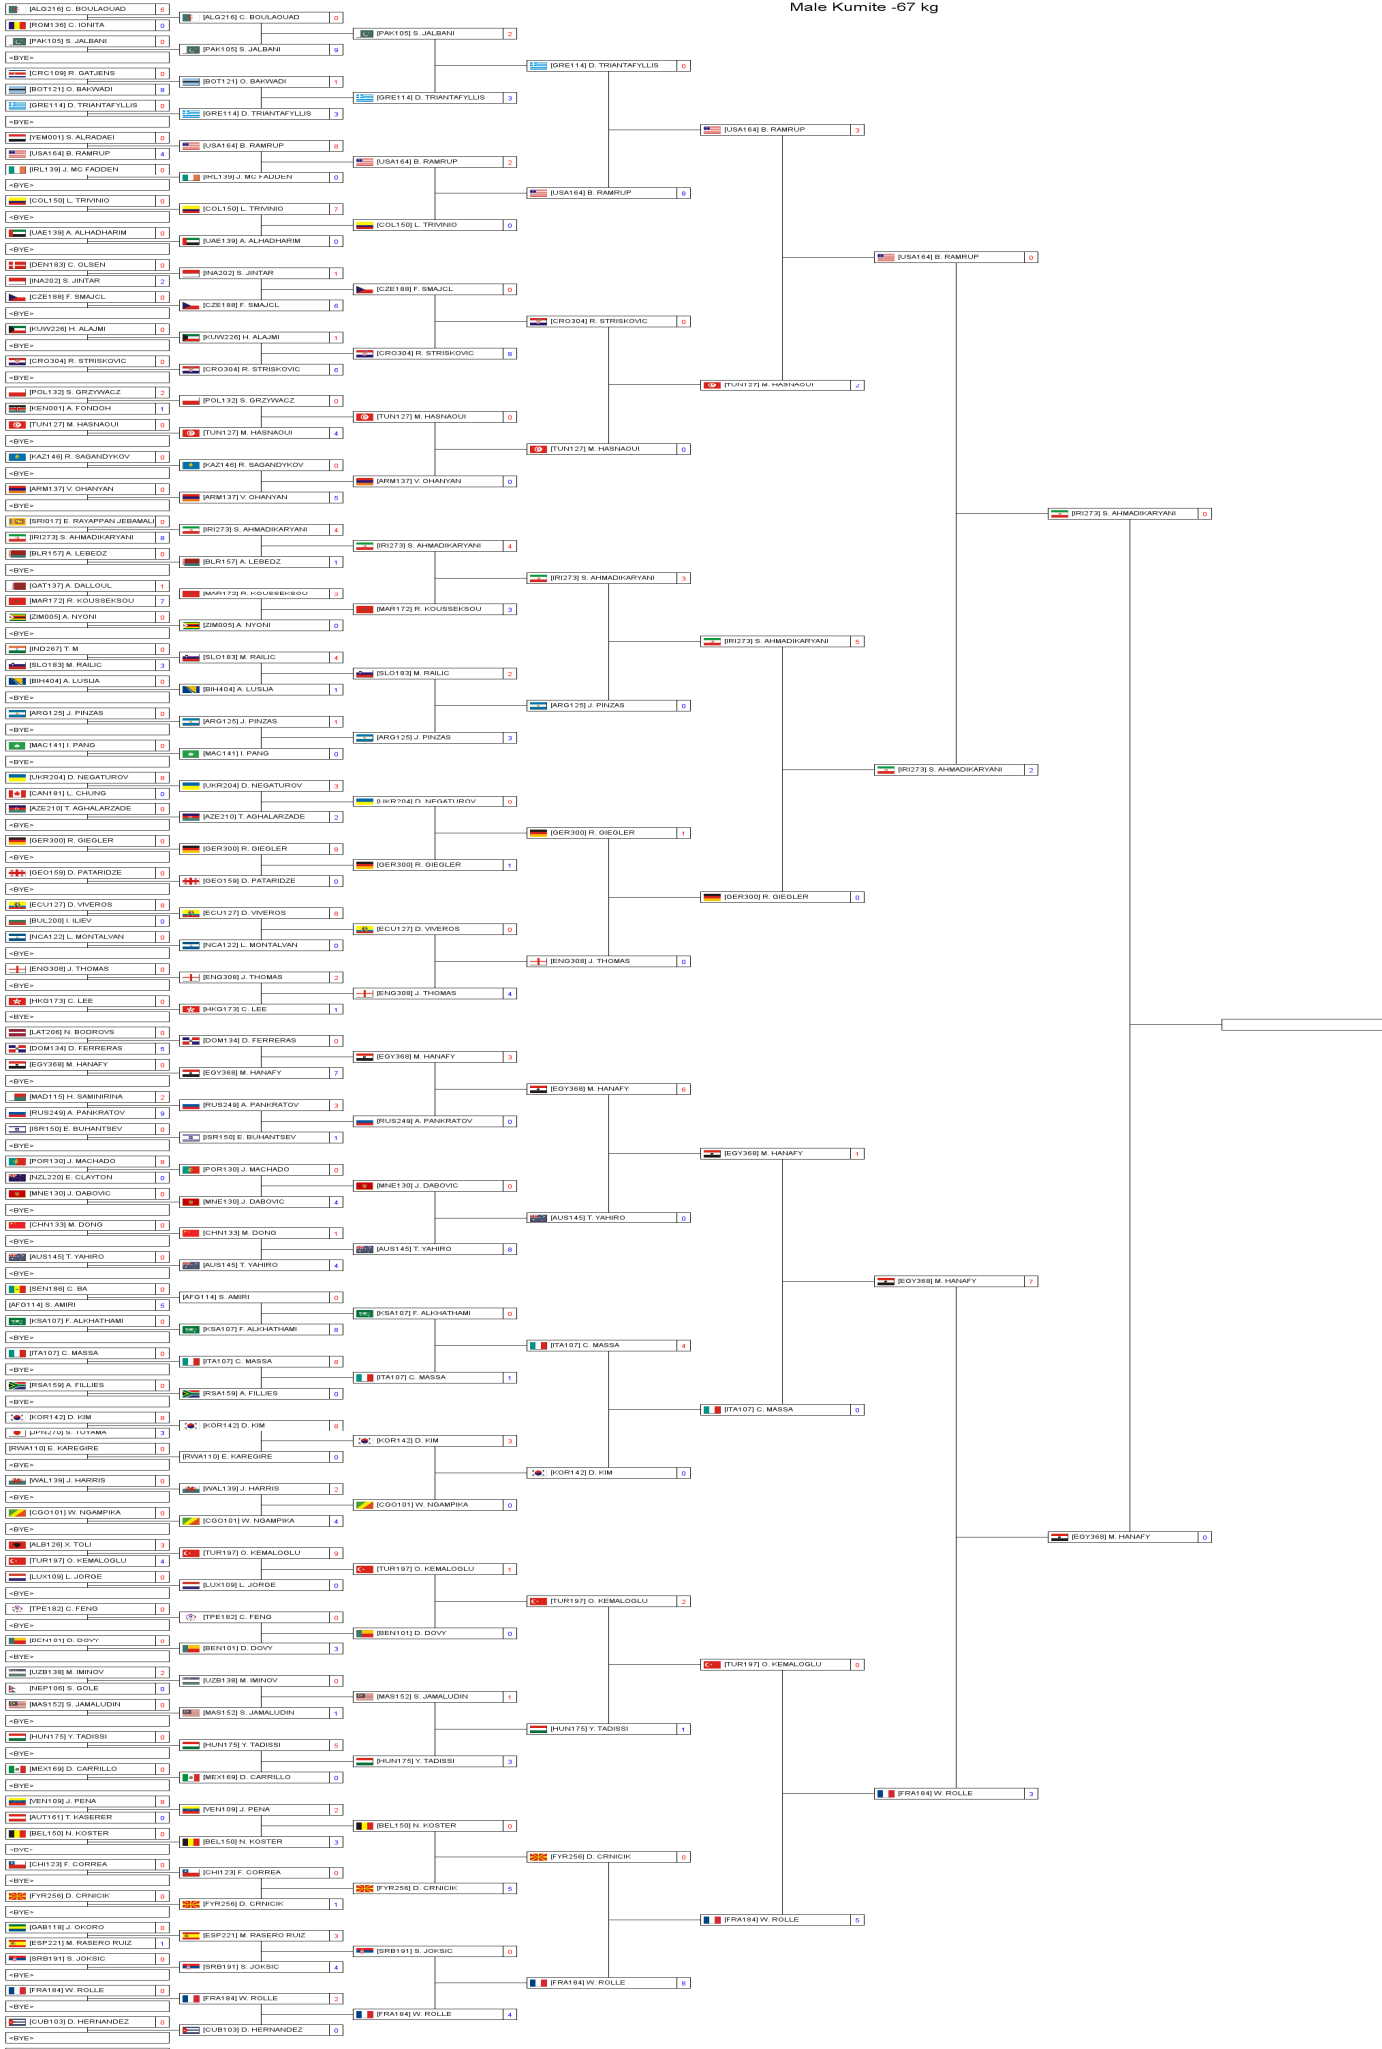

Female Kumite -50 Kg

Female Kumite -50 Kg

Repechage Pool 1

Repechage Pool 2

Female Kumite -55 Kg

Female Kumite -55 Kg

Repechage Pool 1

Repechage Pool 2

Male Kumite -60 Kg

Male Kumite -60 Kg

Repechage Pool 1

Repechage Pool 2

Female Kumite -61 kg

Female Kumite -61 kg

Repechage Pool 1

Repechage Pool 2

Male Kumite -67 kg

Male Kumite -67 kg

Repechage Pool 1

Repechage Pool 2

Male Team Kata

Male Team Kata

Repechage Pool 1

Repechage Pool 2

Female Team Kata

Female Team Kata

Repechage Pool 1

Repechage Pool 2