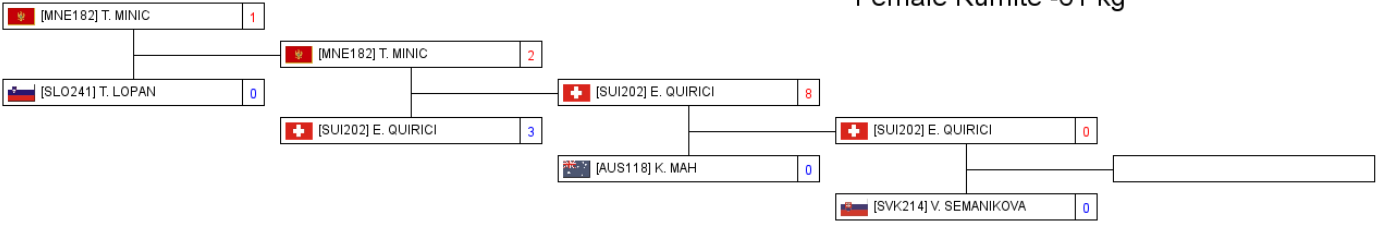

Male Kumite -60 Kg

Male Kumite -60 Kg

Repechage Pool 1

Repechage Pool 2

Female Kumite -61 kg

Female Kumite -61 kg

Repechage Pool 1

Repechage Pool 2