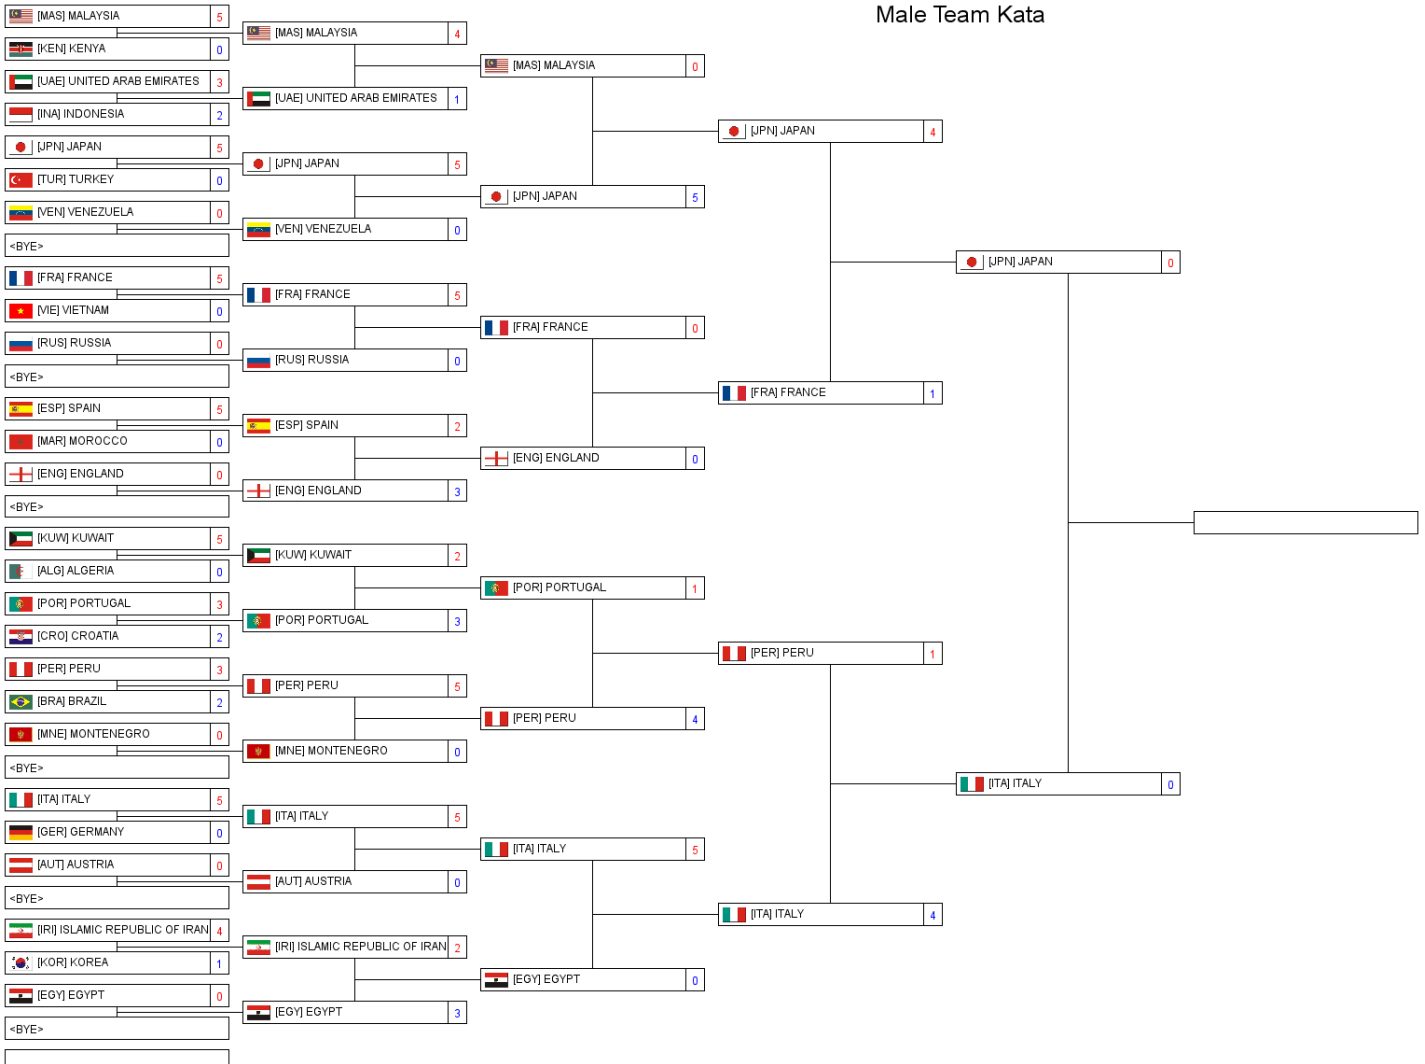

Male Kumite -67 kg

Male Kumite -67 kg

Repechage Pool 1

Repechage Pool 2

Male Team Kata

Male Team Kata

Repechage Pool 1

Repechage Pool 2

Female Team Kata

Female Team Kata

Repechage Pool 1

Repechage Pool 2