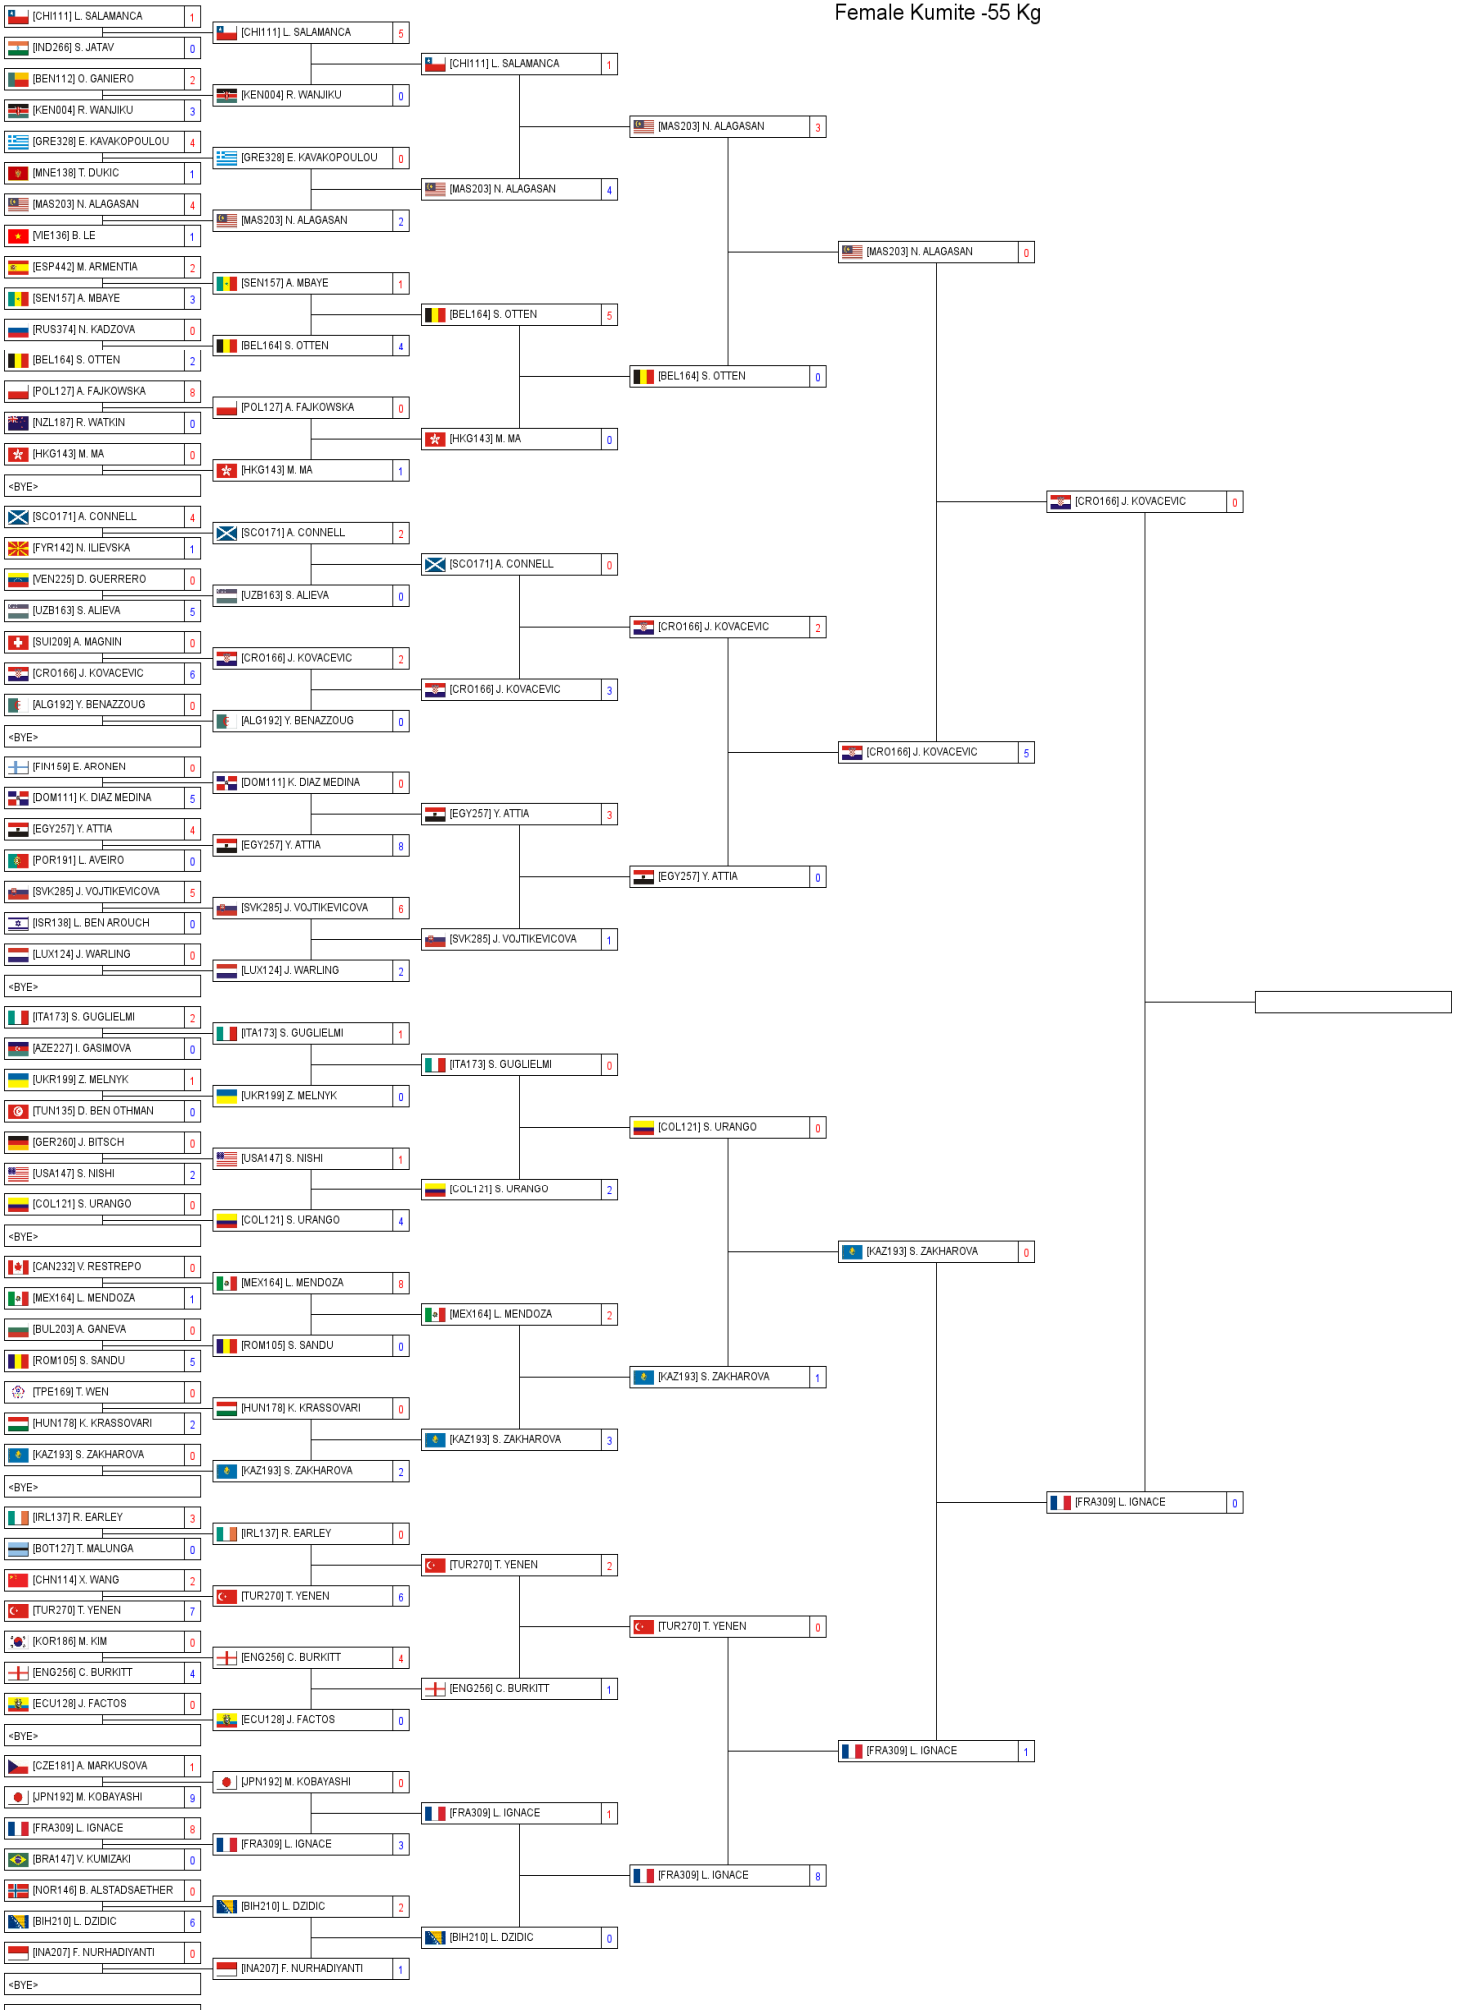

Female Kumite -50 Kg

Female Kumite -50 Kg

Repechage Pool 1

Repechage Pool 2

Female Kumite -55 Kg

Female Kumite -55 Kg

Repechage Pool 1

Repechage Pool 2

Male Kumite -60 Kg

Male Kumite -60 Kg

Repechage Pool 1

Repechage Pool 2

Female Kumite -61 kg

Female Kumite -61 kg

Repechage Pool 1

Repechage Pool 2