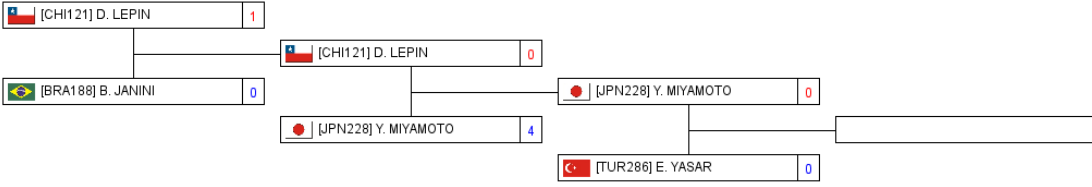

Male Kumite -60 Kg

Male Kumite -60 Kg

Repechage Pool 1

Repechage Pool 2

Female Kumite -61 kg

Female Kumite -61 kg

Repechage Pool 1

Repechage Pool 2