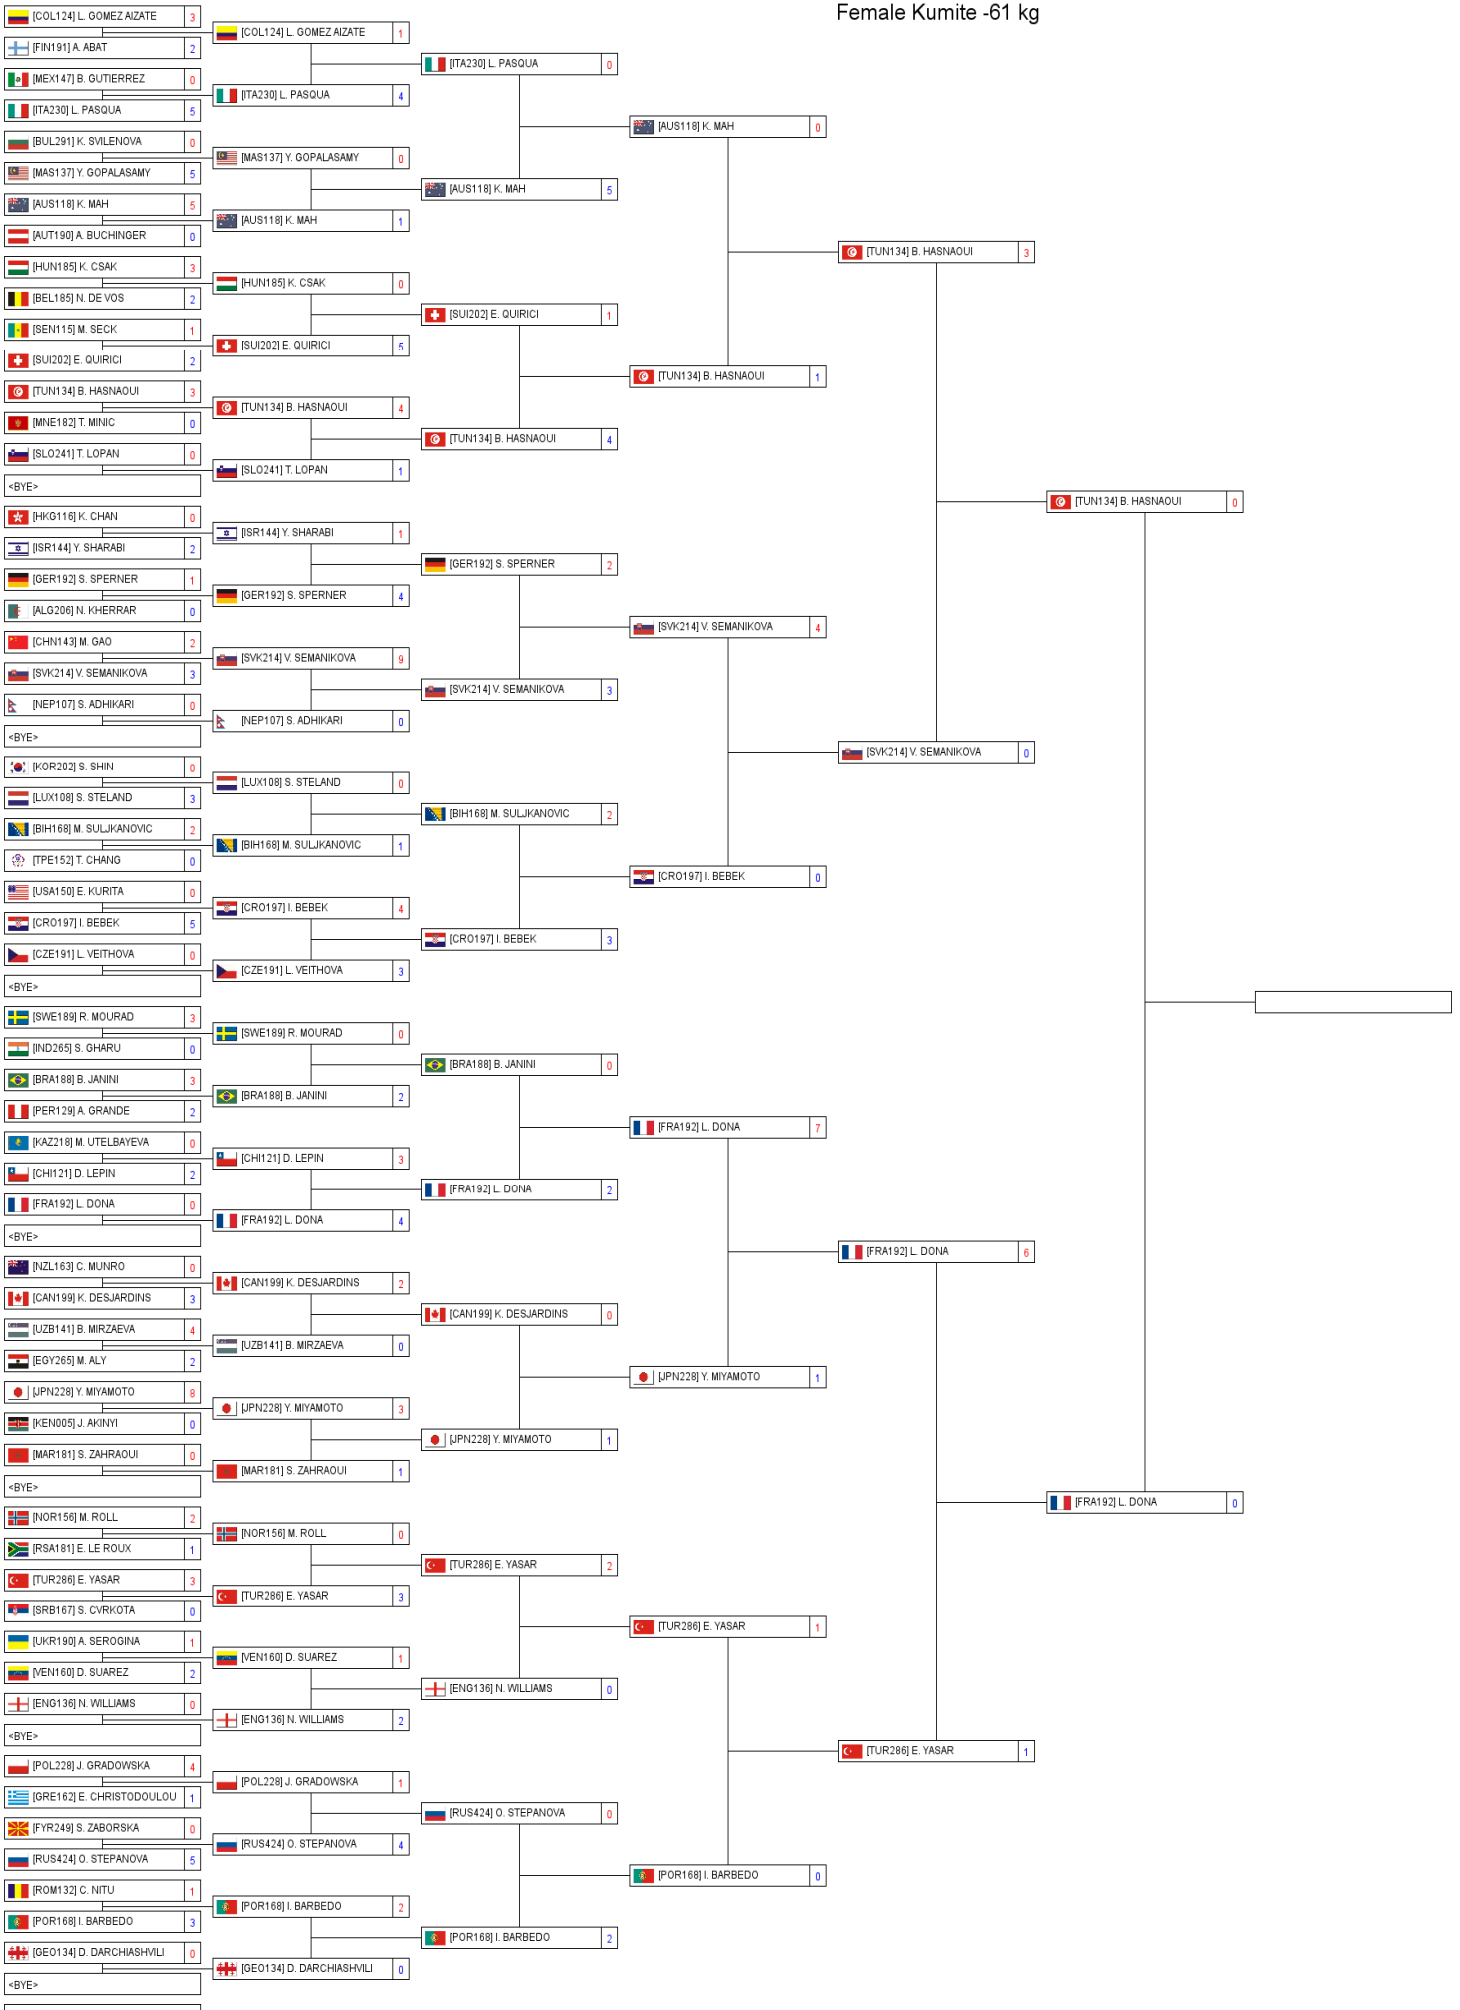

Female Kumite -50 Kg

Female Kumite -50 Kg

Repechage Pool 1

Repechage Pool 2

Female Kumite -55 Kg

Female Kumite -55 Kg

Repechage Pool 1

Repechage Pool 2

Male Kumite -60 Kg

Male Kumite -60 Kg

Repechage Pool 1

Repechage Pool 2

Female Kumite -61 kg

Female Kumite -61 kg

Repechage Pool 1

Repechage Pool 2