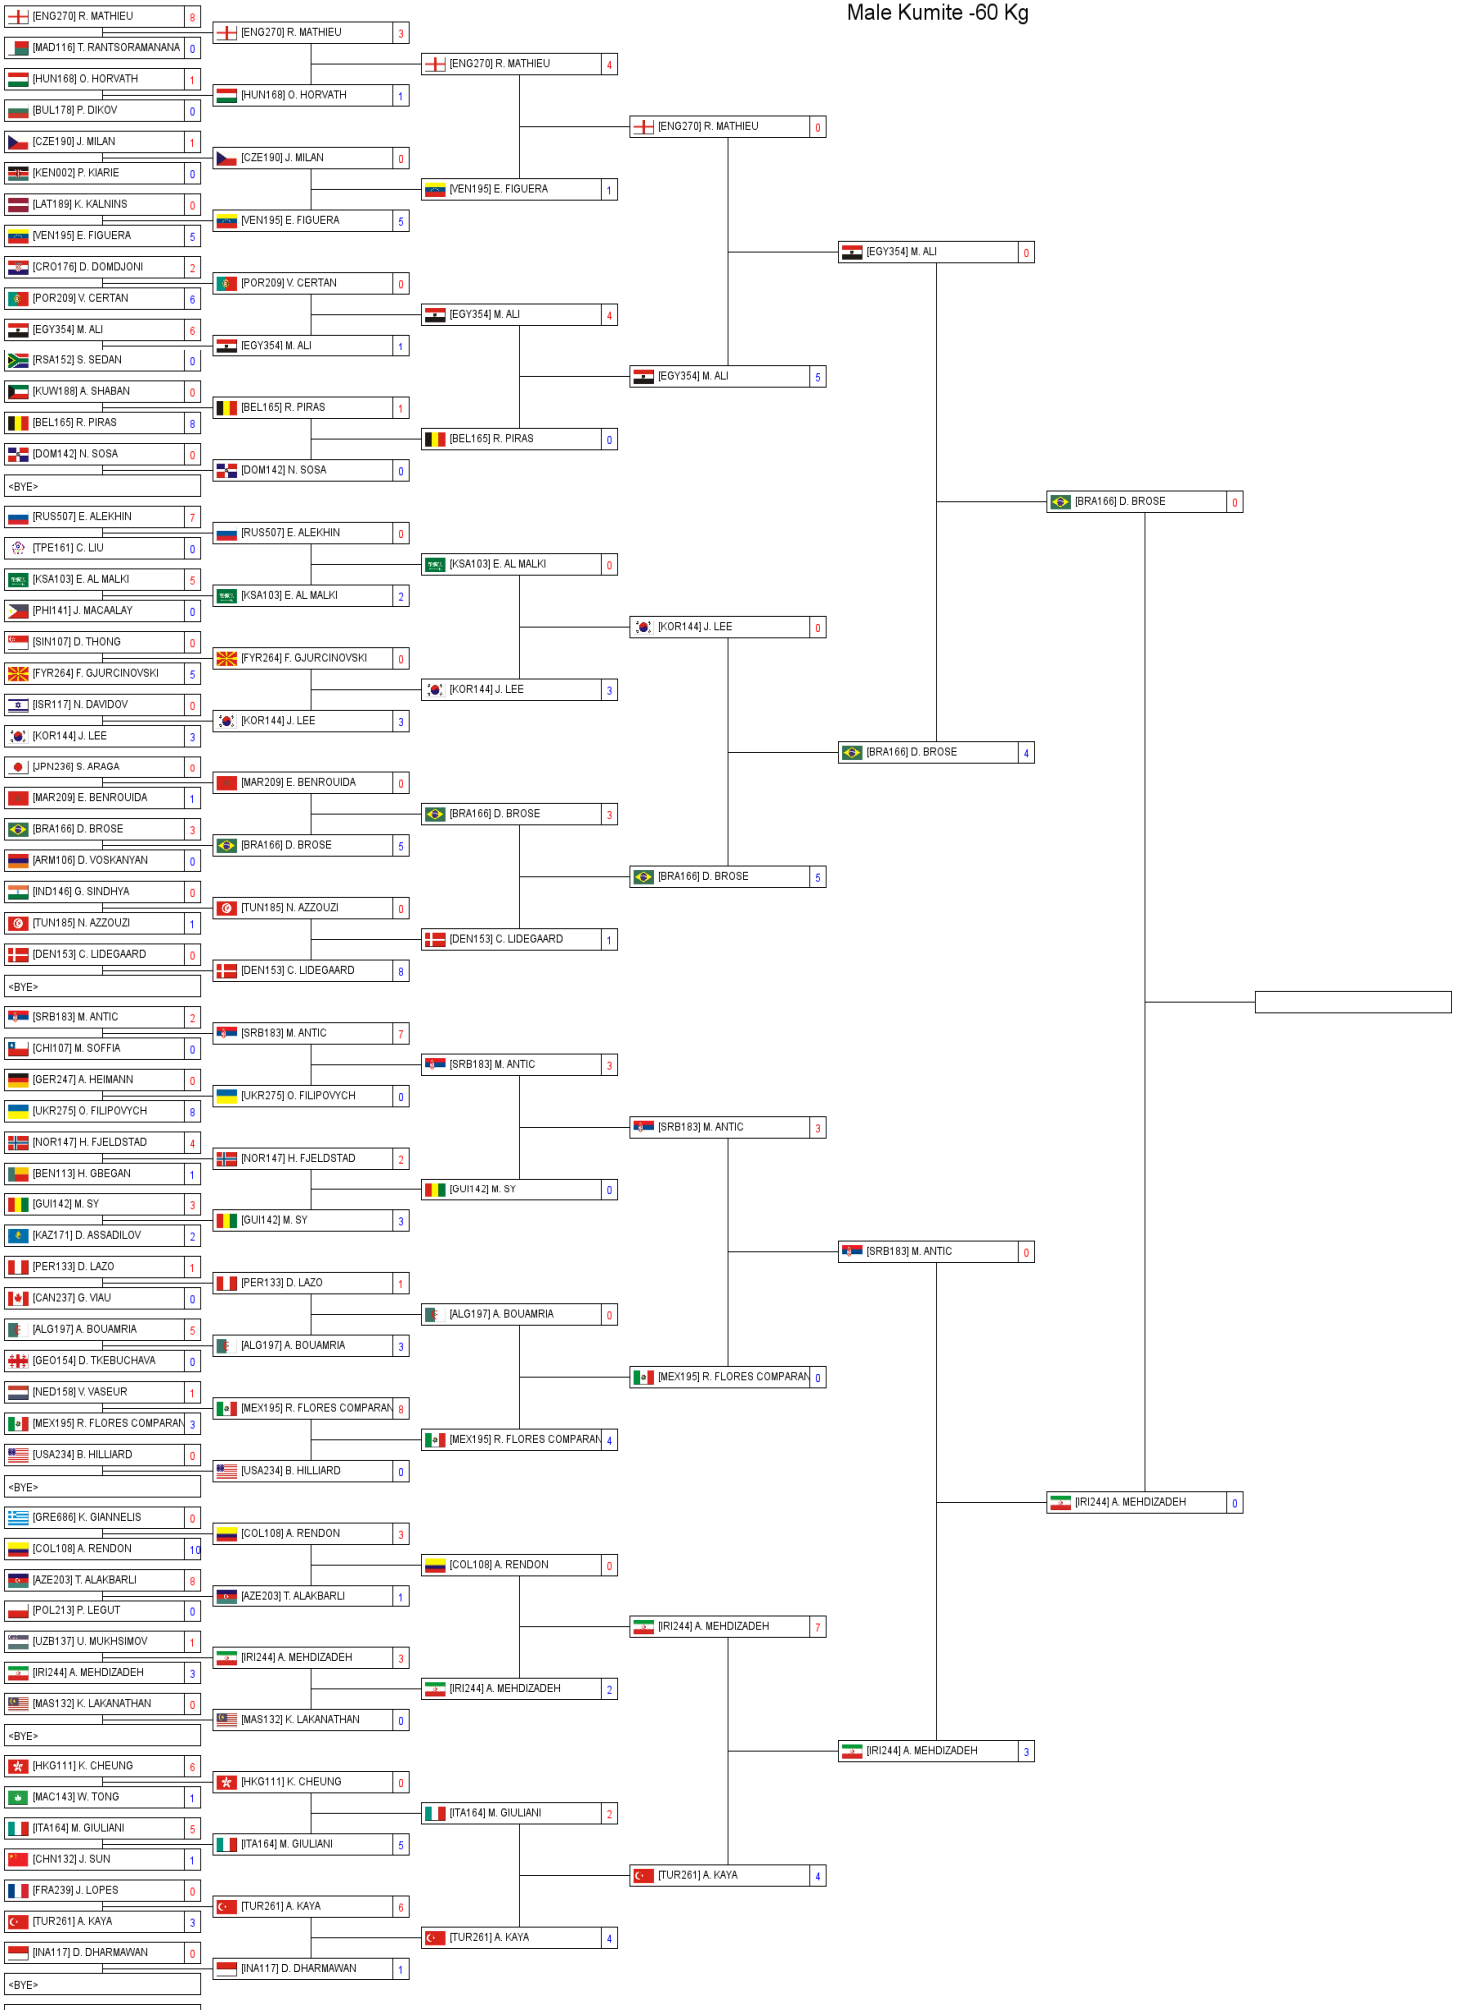

Female Kumite -50 Kg

Female Kumite -50 Kg

Repechage Pool 1

Repechage Pool 2

Female Kumite -55 Kg

Female Kumite -55 Kg

Repechage Pool 1

Repechage Pool 2

Male Kumite -60 Kg

Male Kumite -60 Kg

Repechage Pool 1

Repechage Pool 2

Female Kumite -61 kg

Female Kumite -61 kg

Repechage Pool 1

Repechage Pool 2