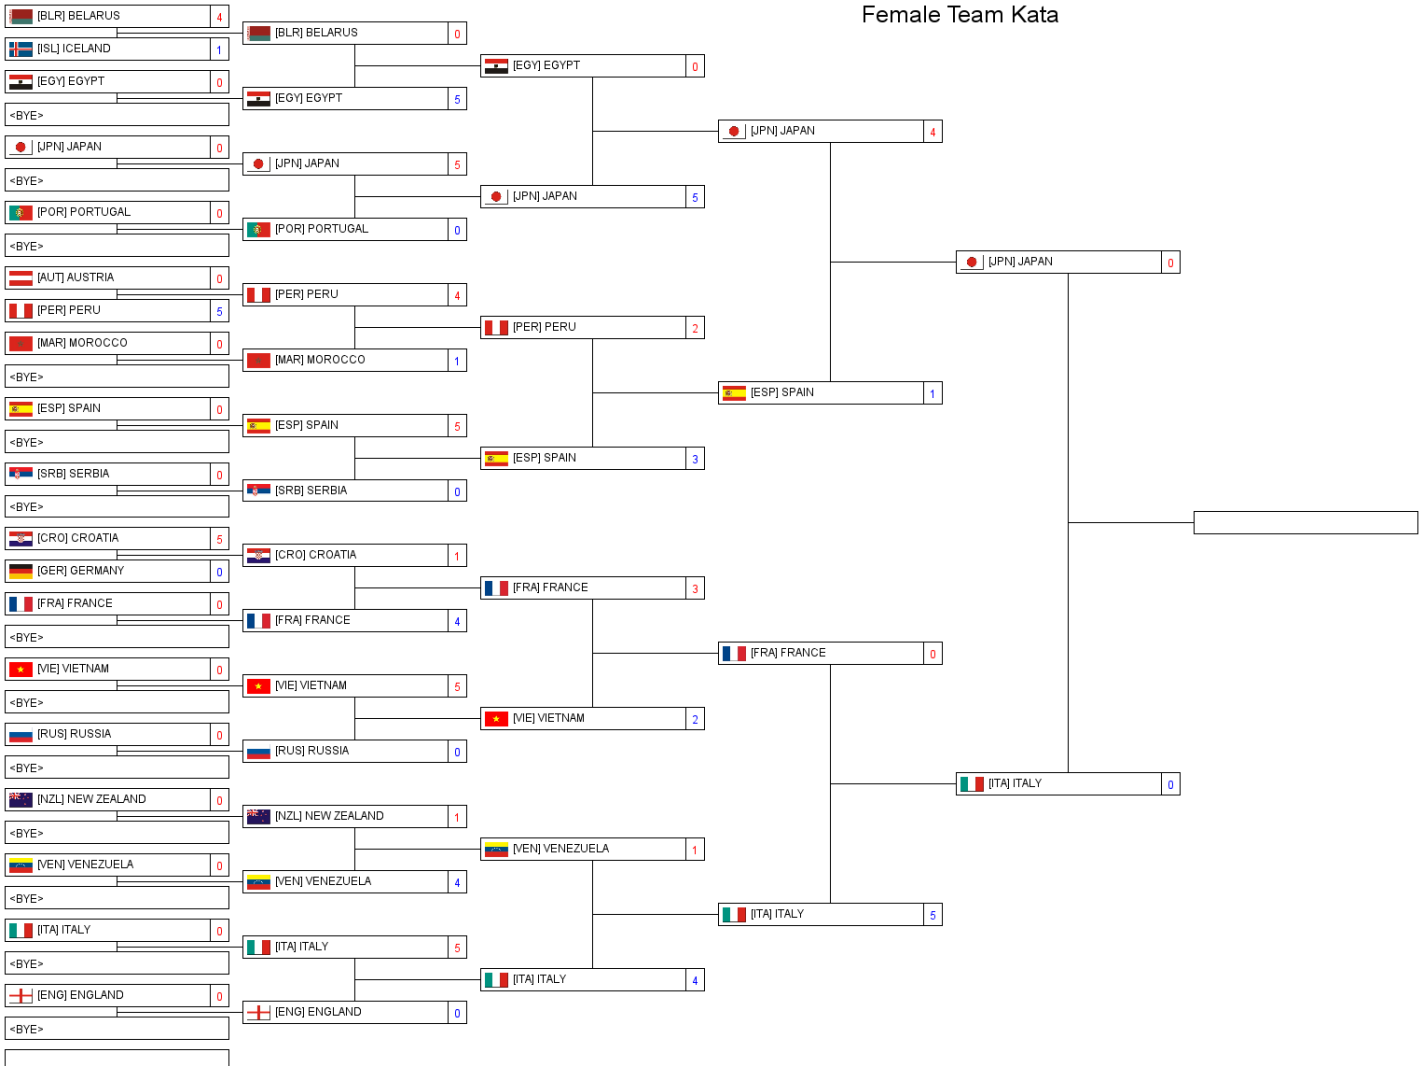

Male Kumite -67 kg

Male Kumite -67 kg

Repechage Pool 1

Repechage Pool 2

Male Team Kata

Male Team Kata

Repechage Pool 1

Repechage Pool 2

Female Team Kata

Female Team Kata

Repechage Pool 1

Repechage Pool 2