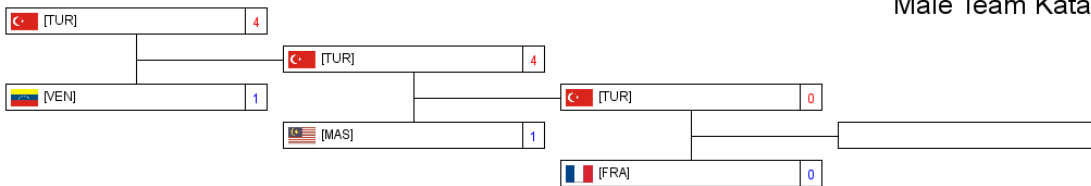

Male Kumite -67 kg

Male Kumite -67 kg

Repechage Pool 1

Repechage Pool 2

Male Team Kata

Male Team Kata

Repechage Pool 1

Repechage Pool 2

Female Team Kata

Female Team Kata

Repechage Pool 1

Repechage Pool 2