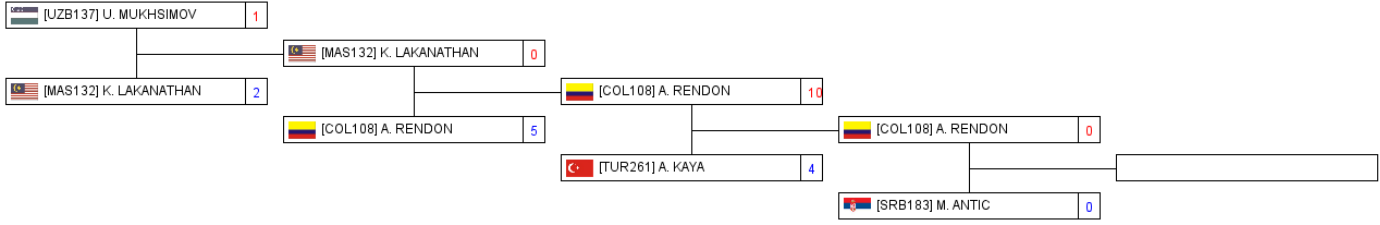

Male Kumite -60 Kg

Male Kumite -60 Kg

Repechage Pool 1

Repechage Pool 2

Female Kumite -61 kg

Female Kumite -61 kg

Repechage Pool 1

Repechage Pool 2