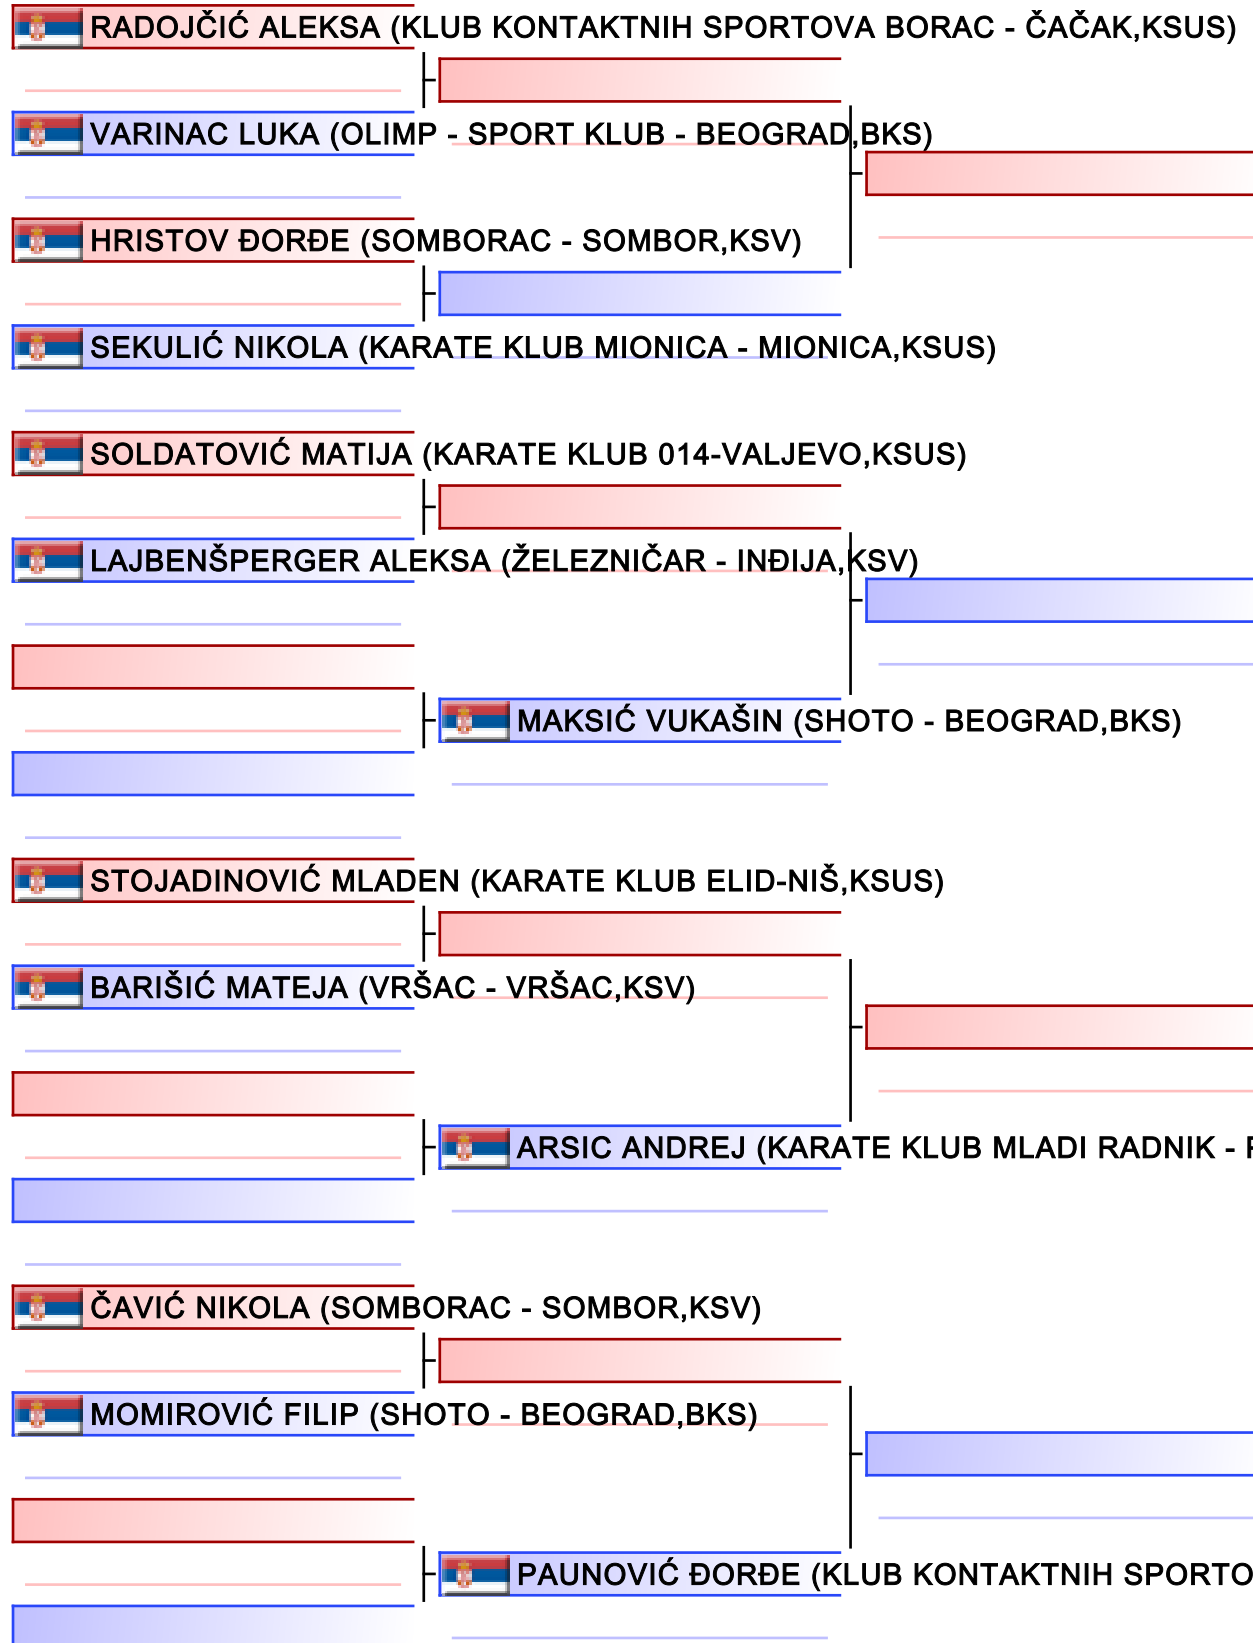

Final

[Original]

Referees: