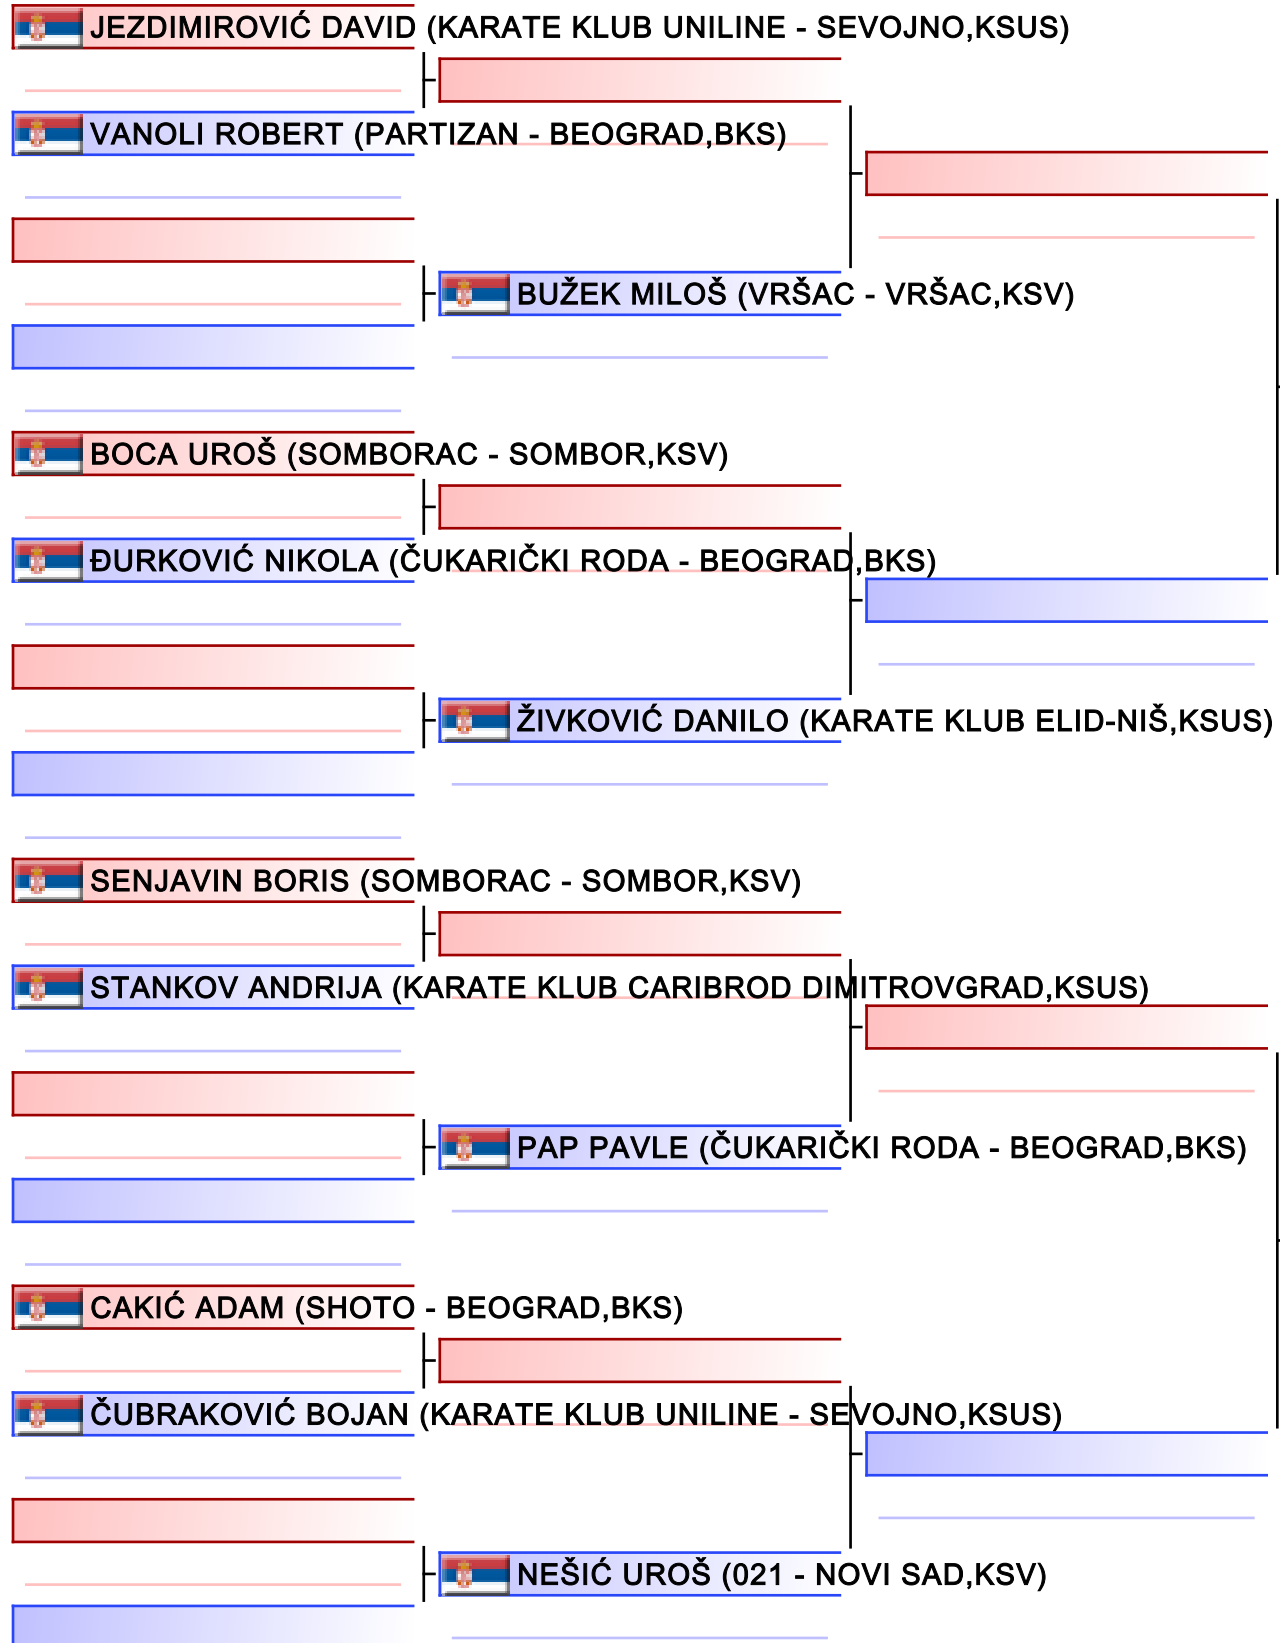

[Original]

Referees:			

[Original]

Referees:			
S. PALANKA, KSUS)			

[Original]

Referees:			

[Original]

Referees:			