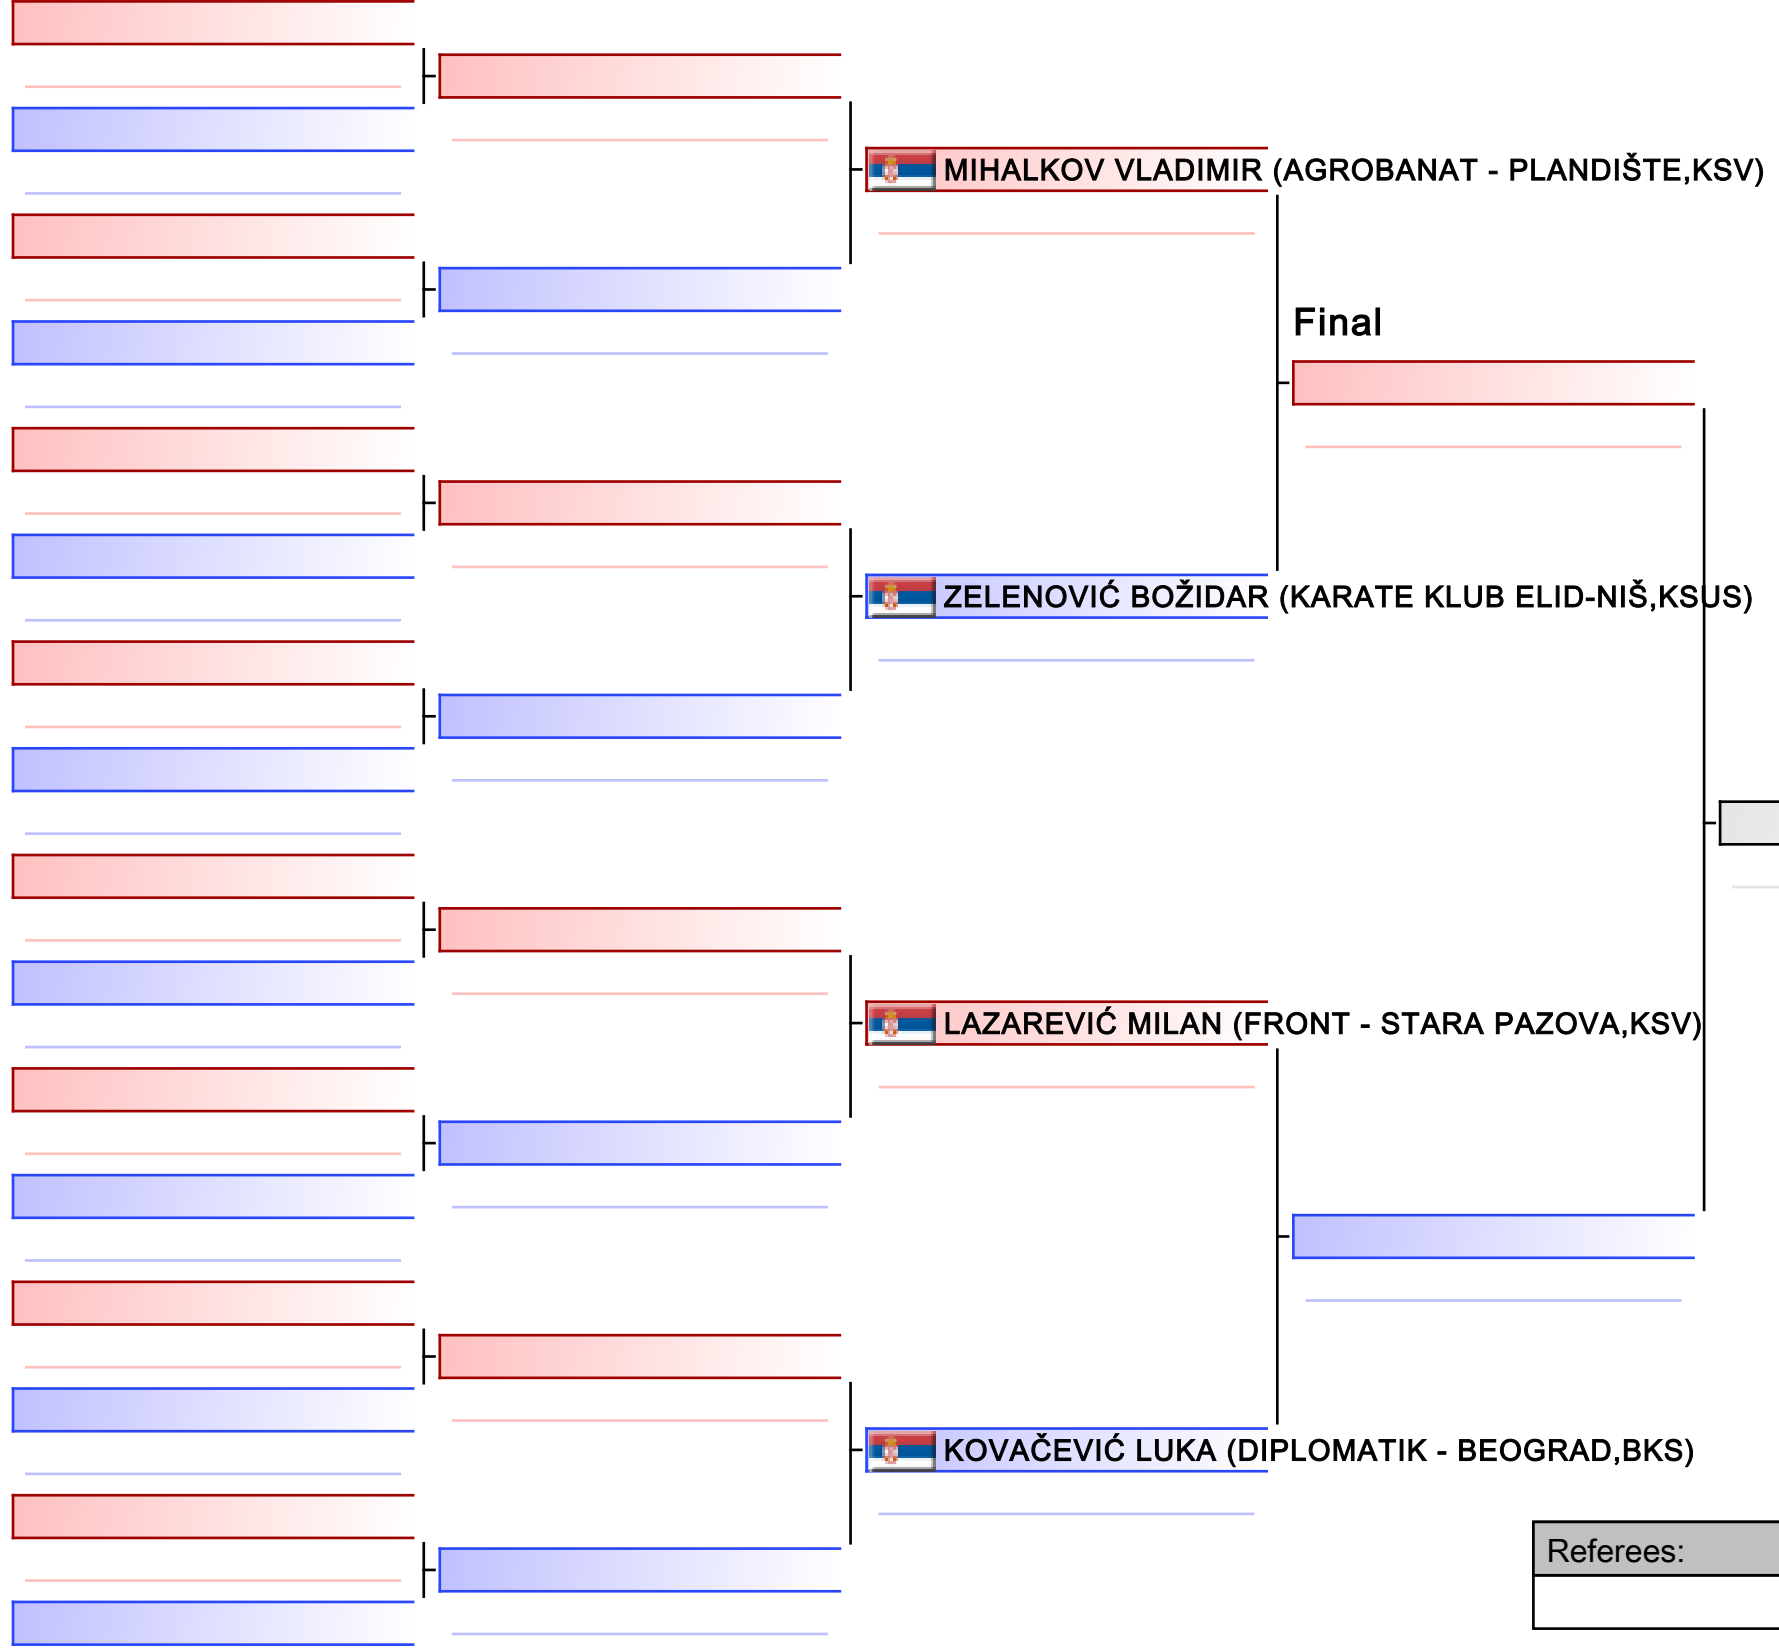

[Original]

Referees: