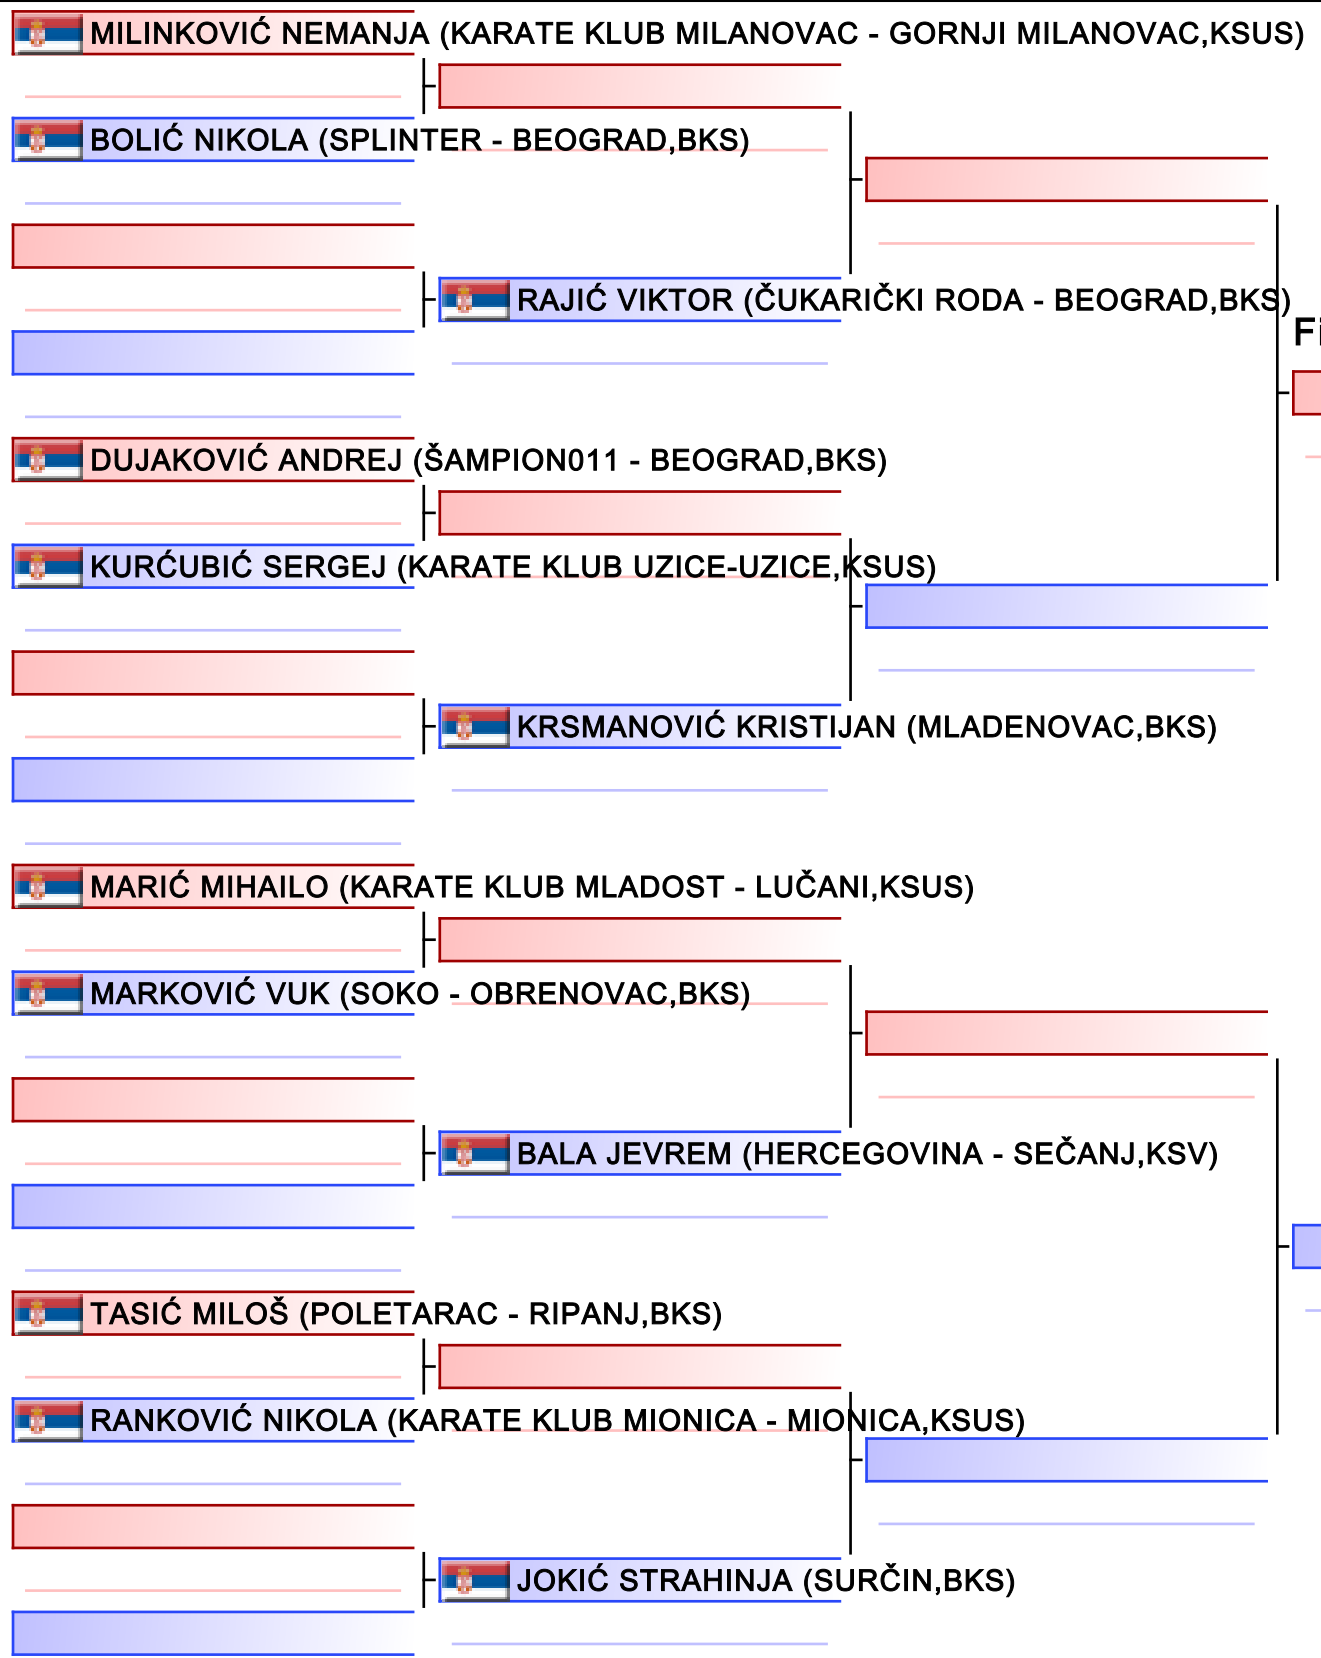

Final

[Original]

Referees: